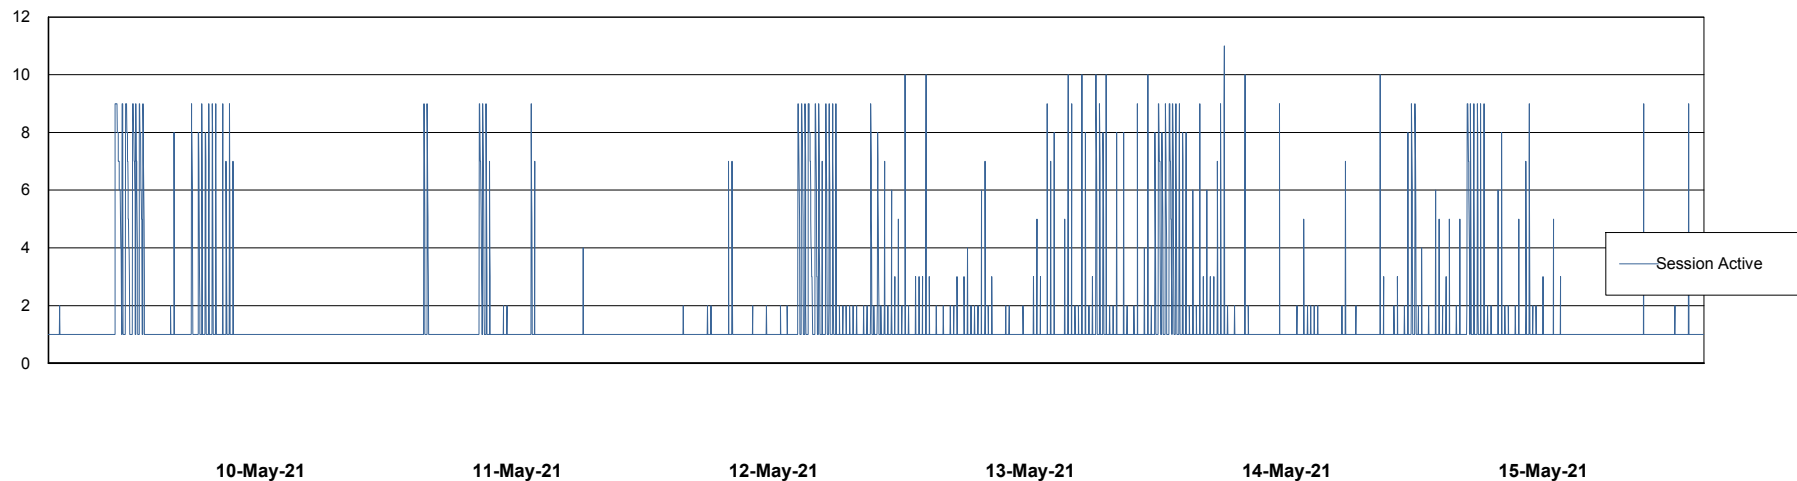

Weekly SLA Customer Report

Customer CUS Production
Database ID 84

Database Performance CUS_ProdDB_Primary

Weekly SLA Customer Report

Customer CUS Production
Database ID 84

Database Performance CUS_ProdDB_Standby