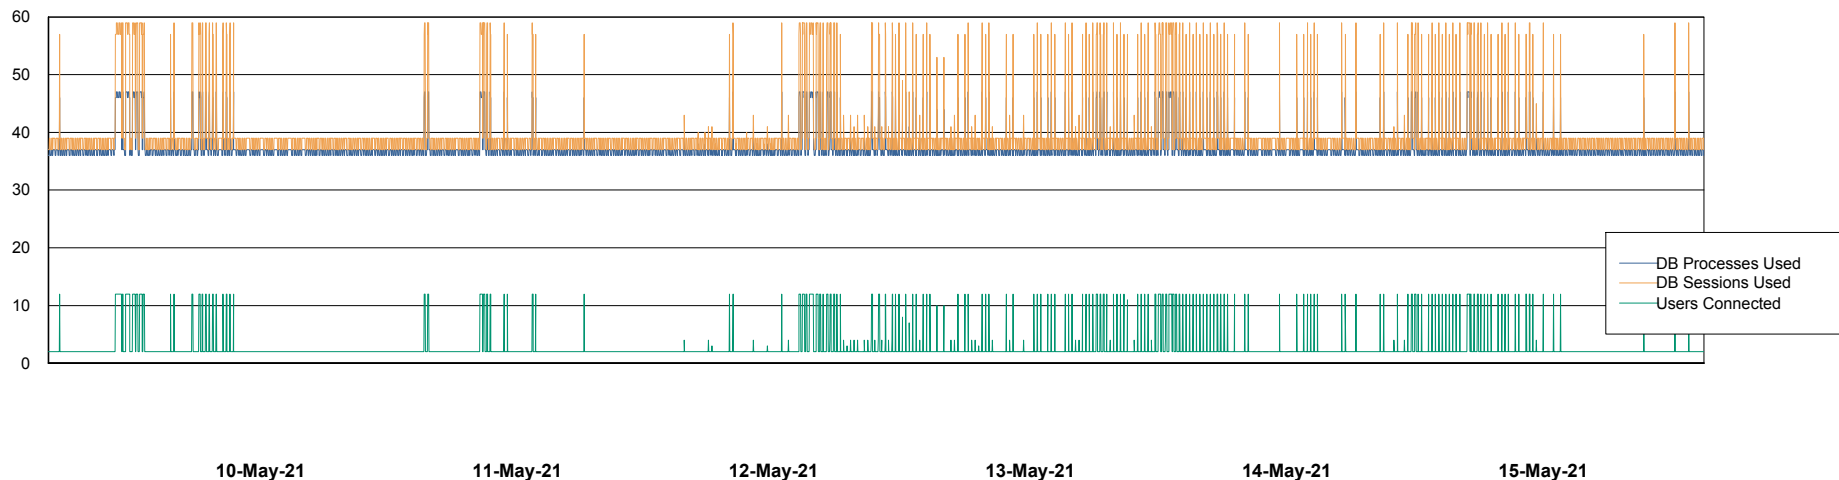

Weekly SLA Customer Report

Customer CUS Production
Database ID 84

Database Performance CUS_ProdDB_Primary

Weekly SLA Customer Report

Customer CUS Production
Database ID 84

Database Performance CUS_ProdDB_Standby