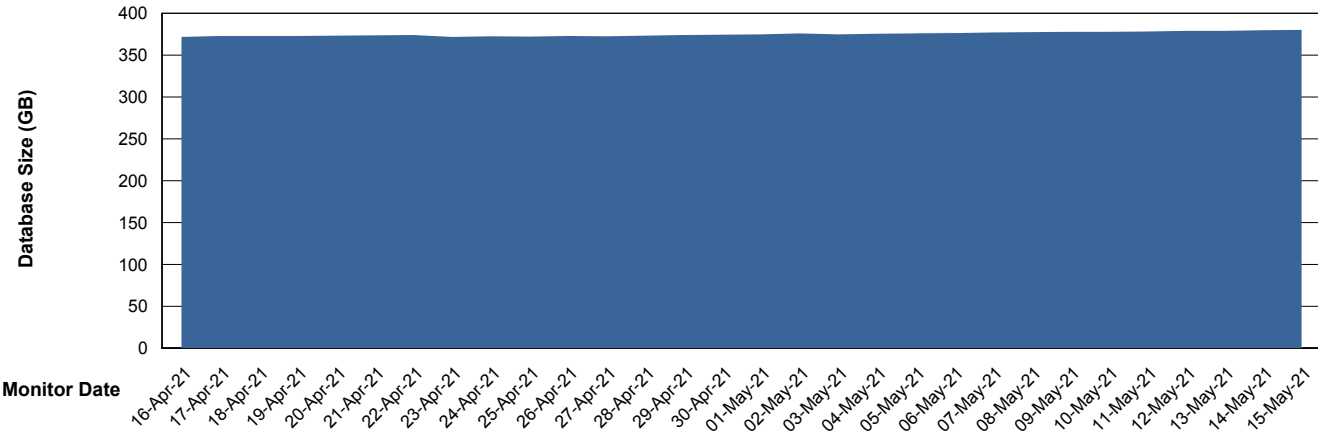

DATABASE SIZE CUS_ProdDB_Primary

Database growth over last month