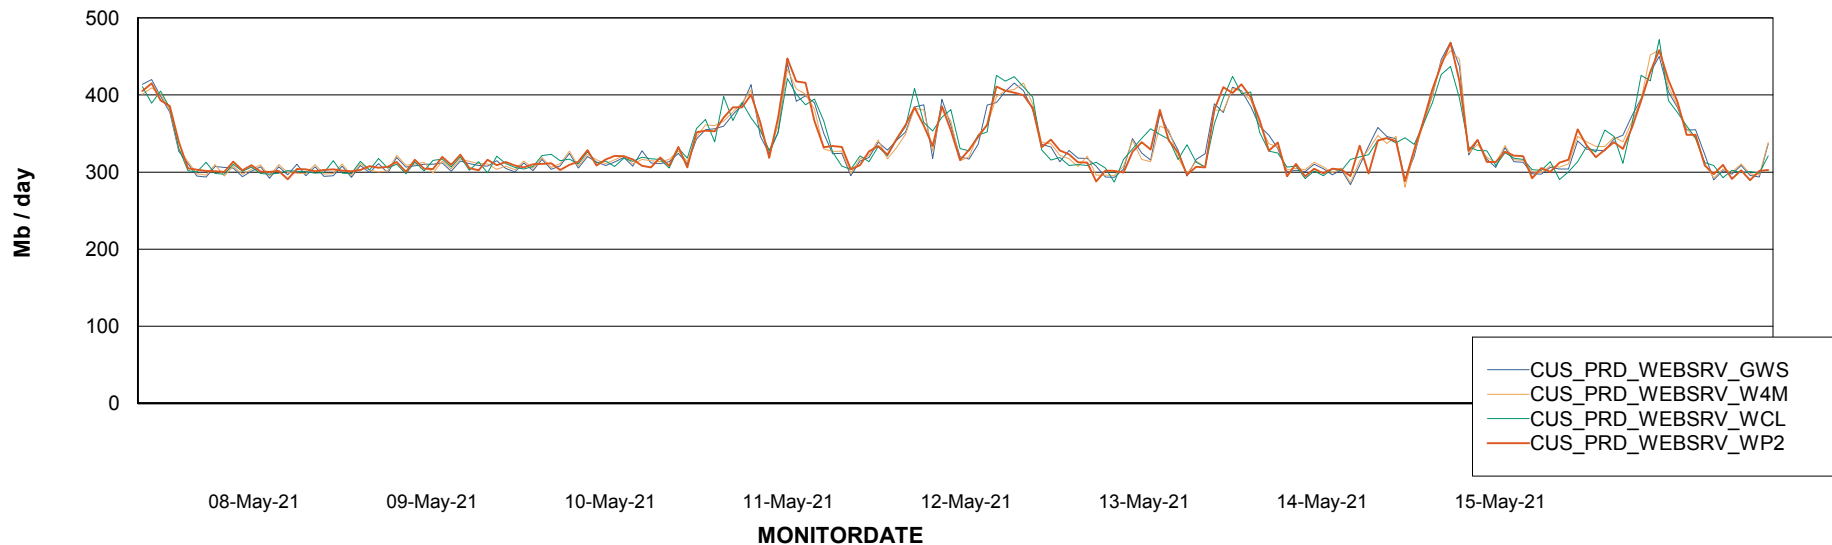

ABSSolute Web Component Services

Avg memory used per ABS Web component