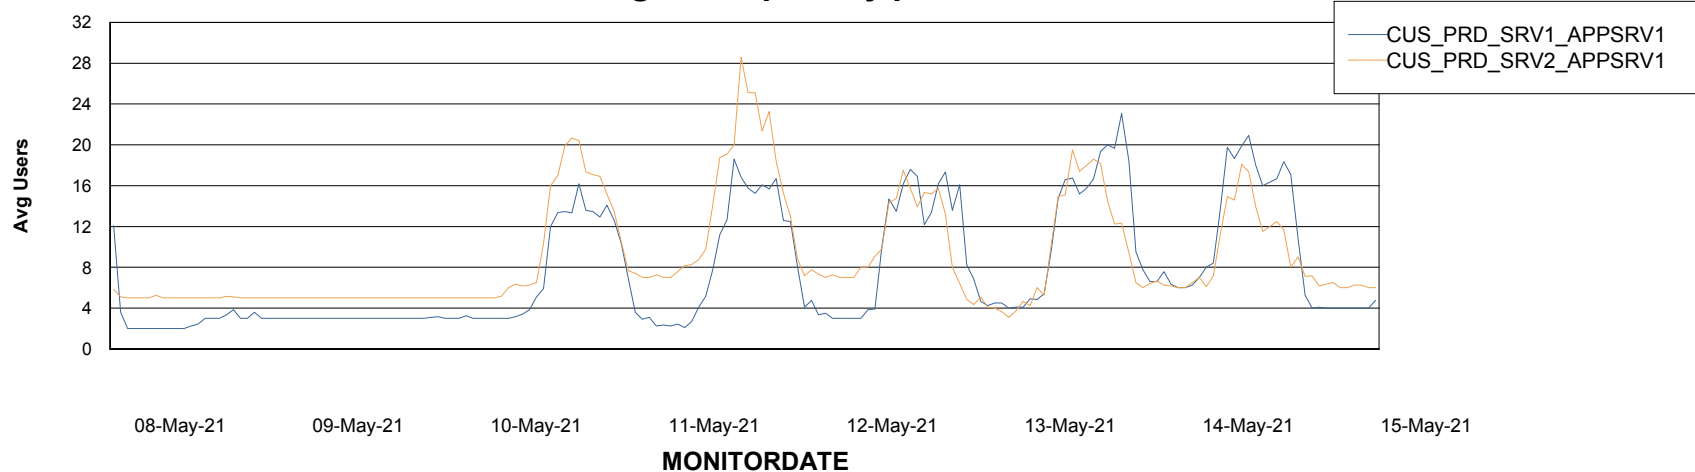

Avg users per day per ABS server