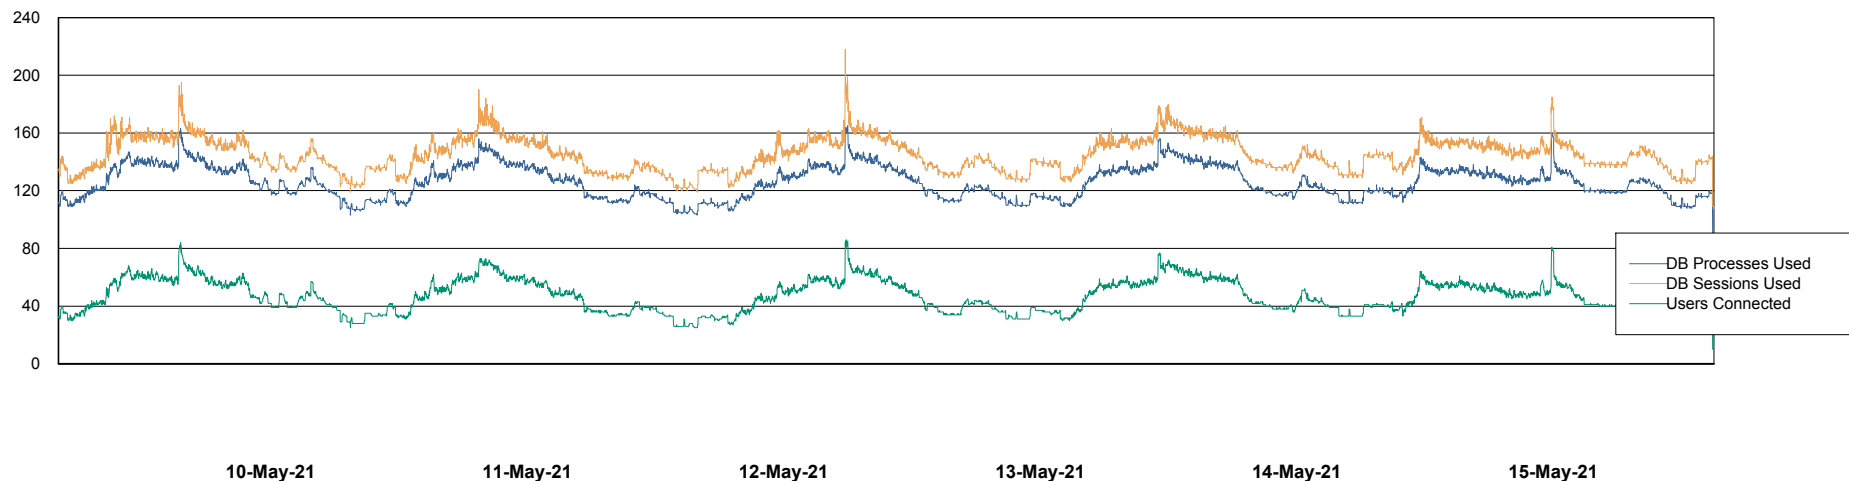

Harddisk Usage CUS_StandByDBSrv_ABSDB2

	Free disk space on c: (%)	Total disk space on c: (Gb)	Free disk space on d: (%)	Total disk space on d: (Gb)
15-May-21	73	199	37	1,024
14-May-21	73	199	37	1,024
13-May-21	73	199	37	1,024
12-May-21	73	199	37	1,024
11-May-21	73	199	37	1,024
10-May-21	73	199	37	1,024
09-May-21	73	199	37	1,024

Weekly SLA Customer Report

Customer CUS Production
Database ID 84

Database Performance CUS_ProdDB_Primary

Weekly SLA Customer Report

Customer CUS Production
Database ID 84

Database Performance CUS_ProdDB_Standby