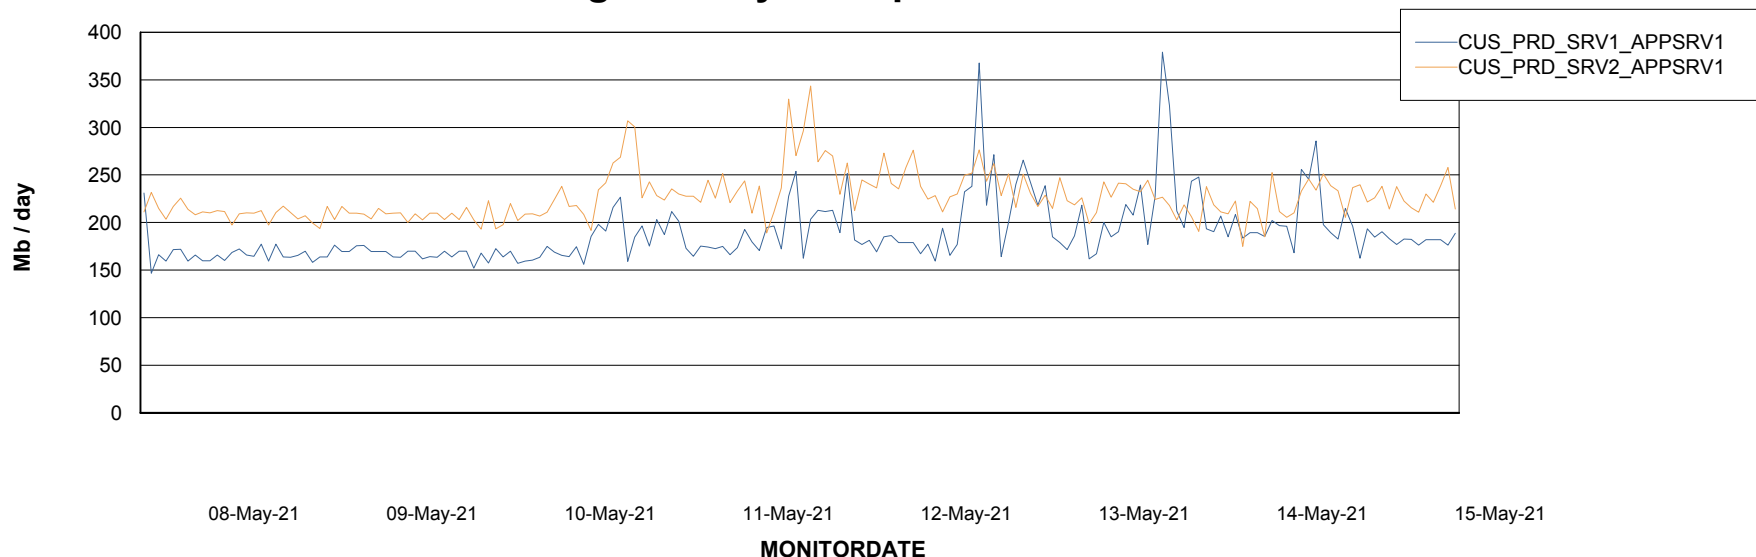

ABSSolute Application Server Services

Avg memory used per ABS Server Service