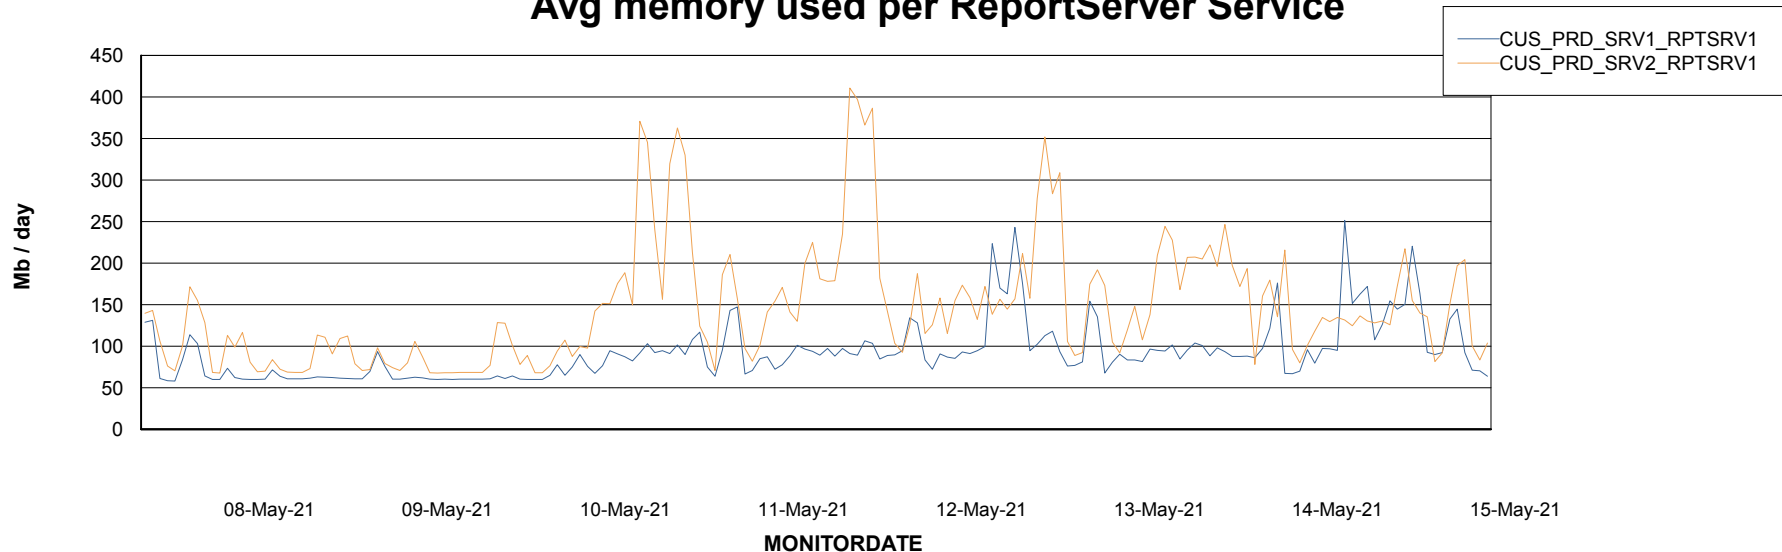

Avg memory used per ABS Server Service

Avg users per day per ABS server

Weekly SLA Customer Report

Customer CUS Production
Database ID 84

ABSolute Web Component Services

Avg memory used per ReportServer Service