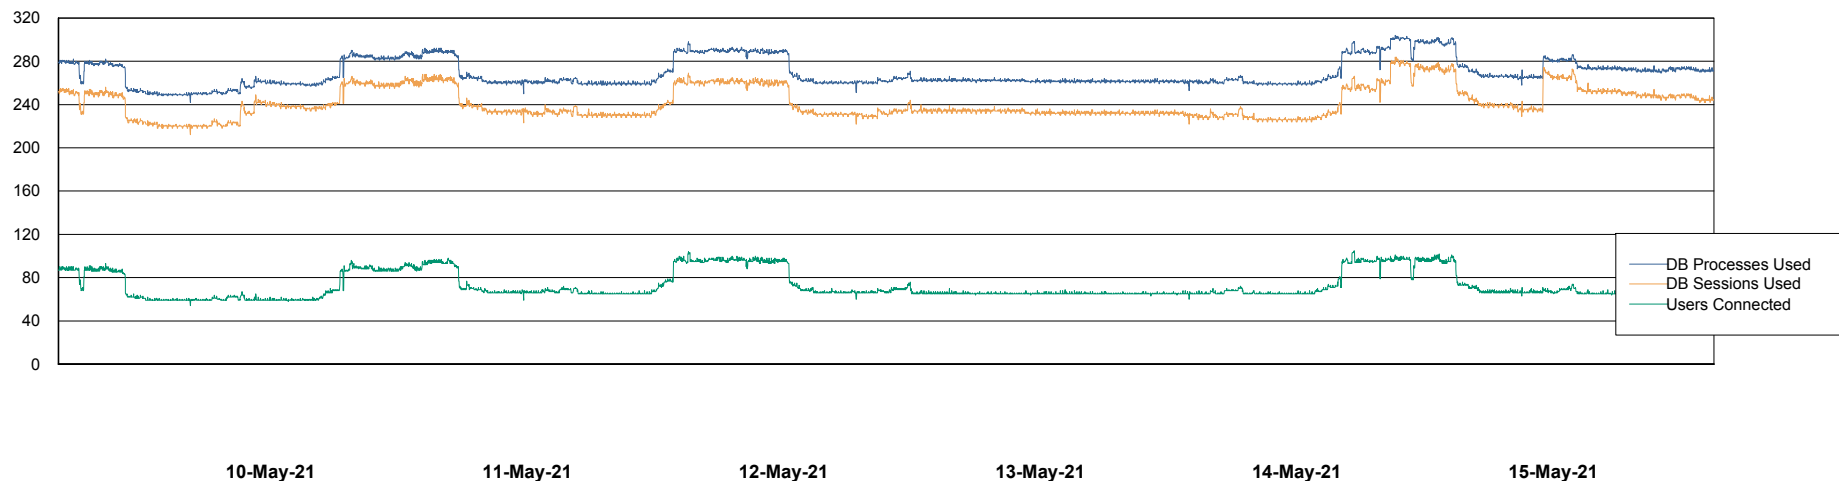

Weekly SLA Customer Report

Customer CLO Production
Database ID 38

Database Performance CLODB_PRD_BI

Weekly SLA Customer Report

Customer CLO Production
Database ID 38

Database Performance CLODB_PRD_Production