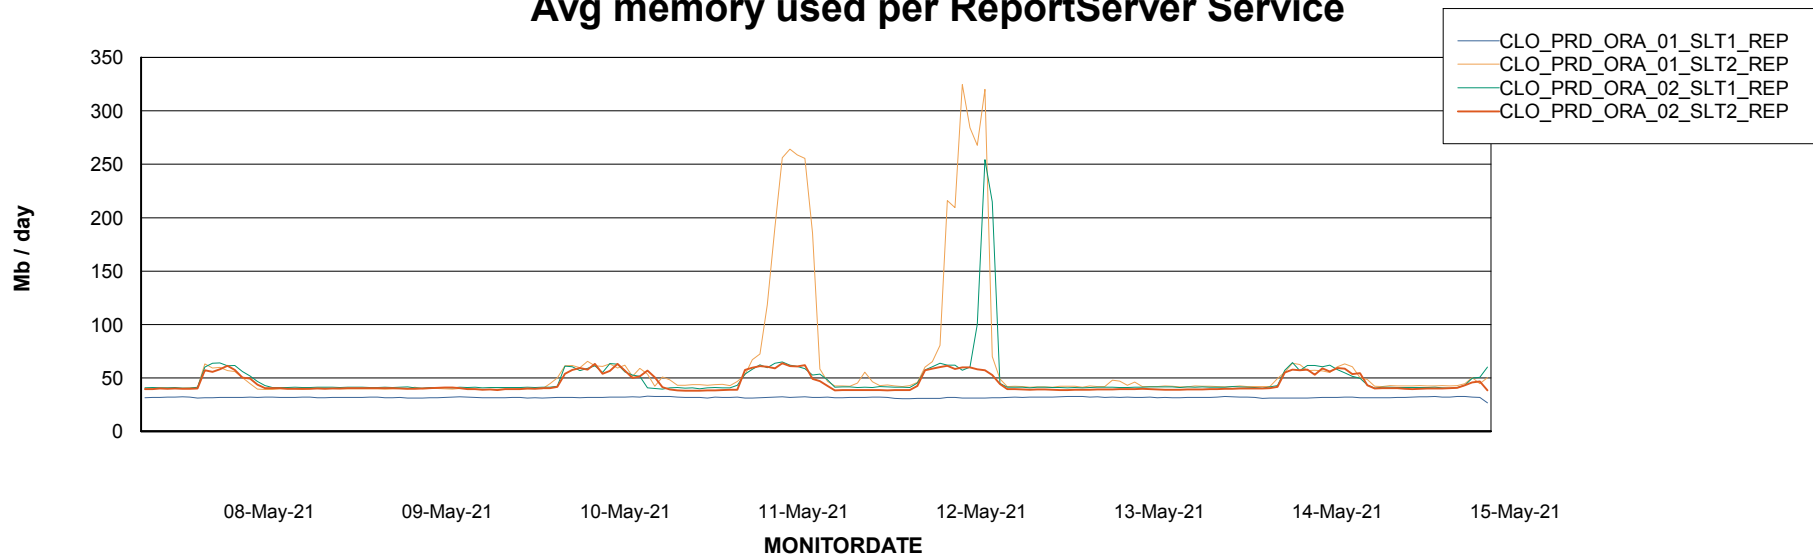

Avg memory used per ABS Server Service

Avg users per day per ABS server

Weekly SLA Customer Report

Customer CLO Production
Database ID 38

ABSSolute Application ReportServer Services

Avg memory used per ReportServer Service