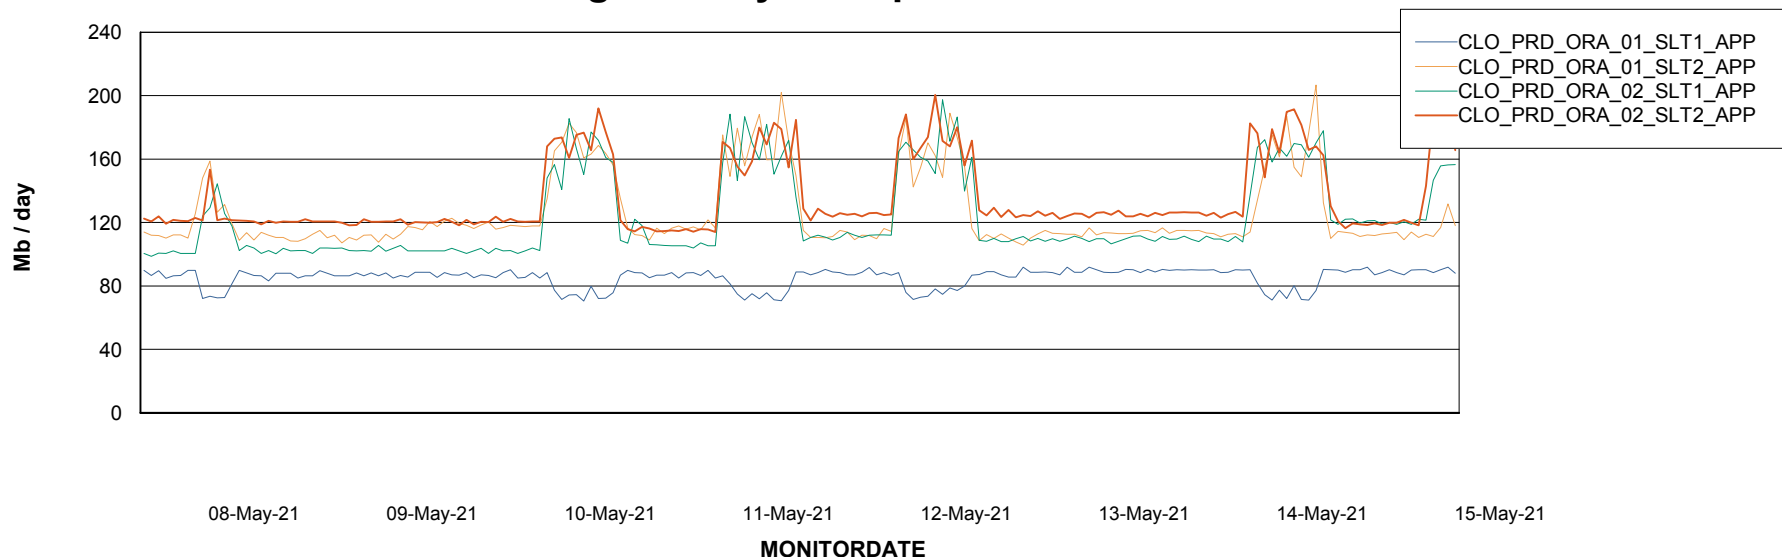

ABSSolute Application Server Services

Avg memory used per ABS Server Service