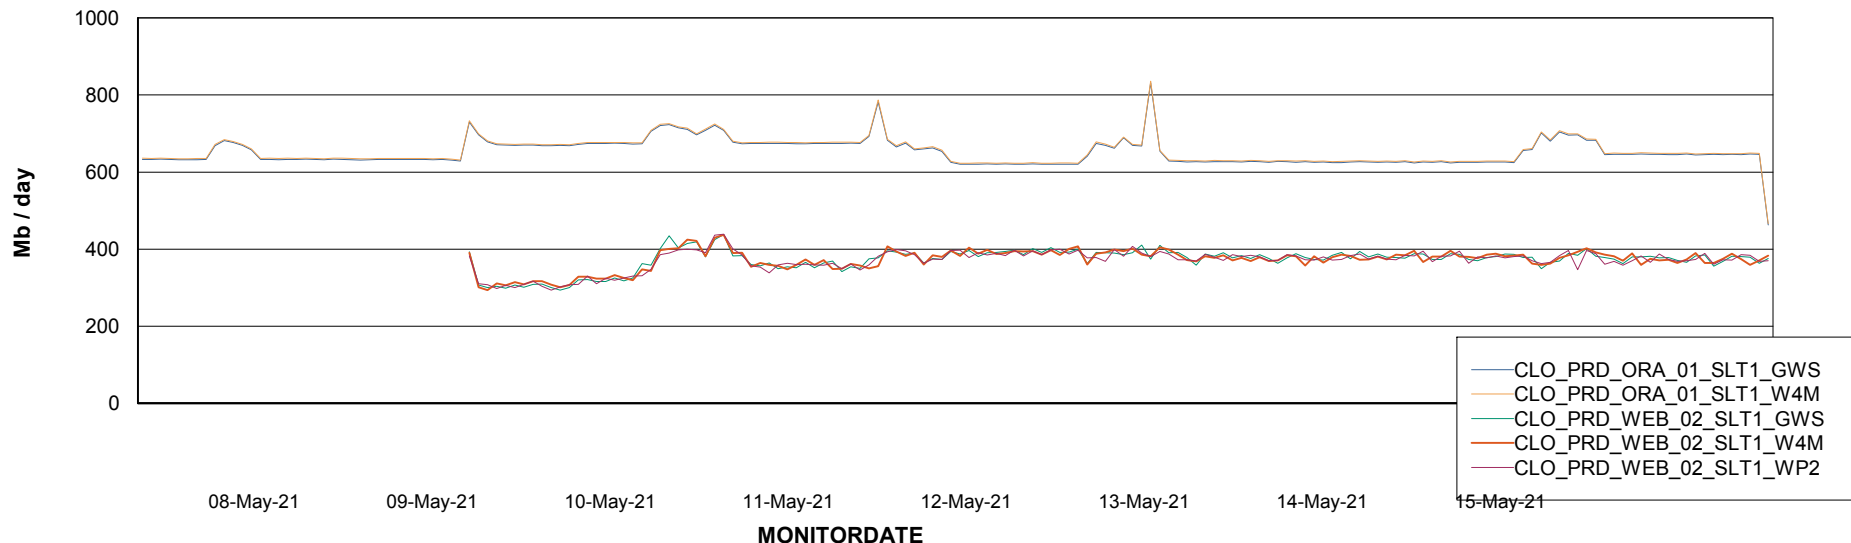

ABSSolute Web Component Services

Avg memory used per ABS Web component