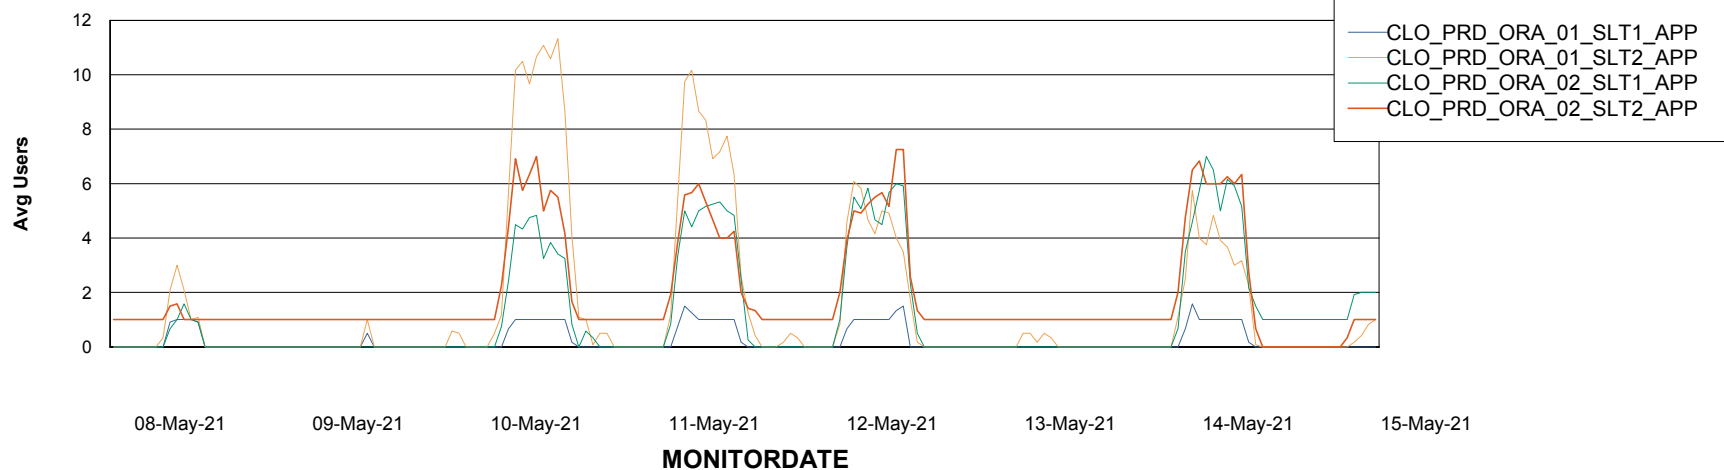

Avg users per day per ABS server