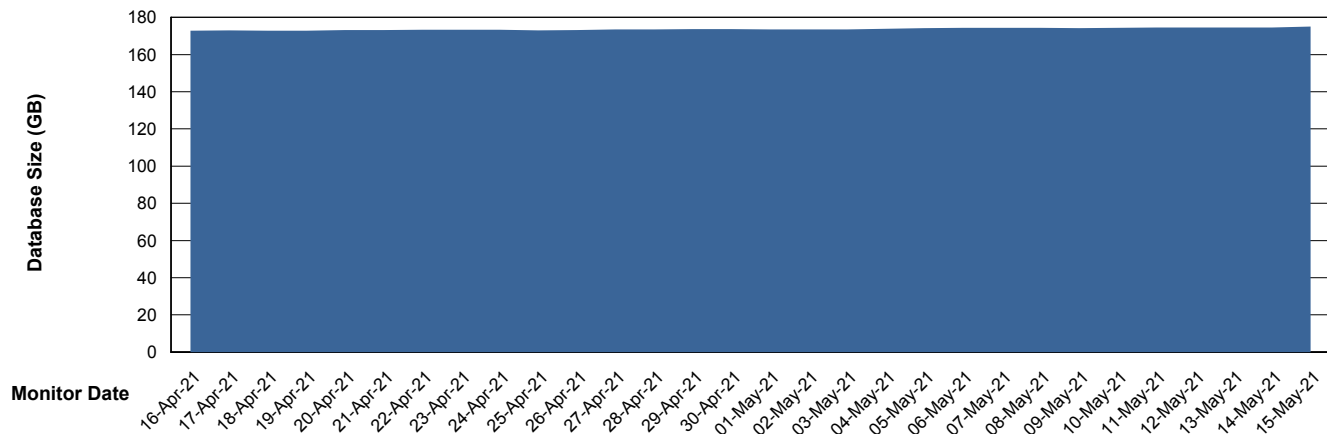

DATABASE SIZE CLODB_PRD_BI

Database growth over last month