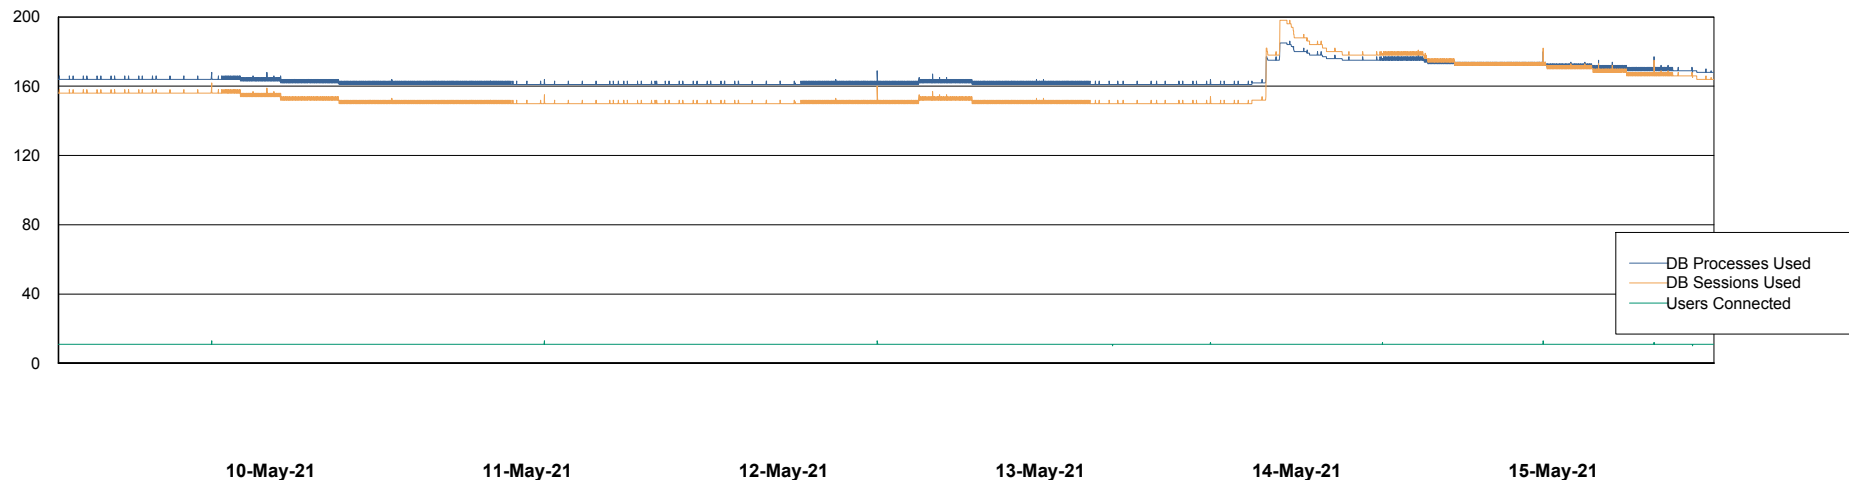

Weekly SLA Customer Report

Customer CLO Production
Database ID 38

Database Performance CLODB_PRD_Standby

Weekly SLA Customer Report

Customer CLO Production
Database ID 38

Database Performance CLODB_PRD_Test