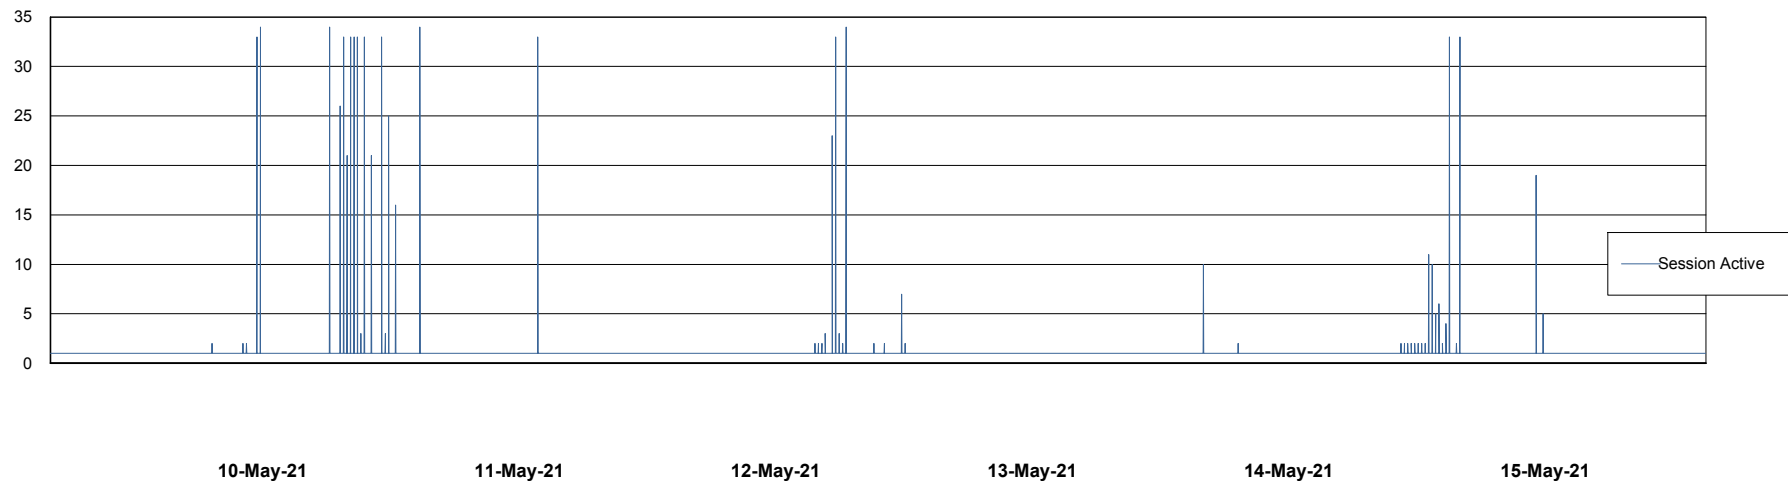

Database Performance CLODB_PRD_Standby