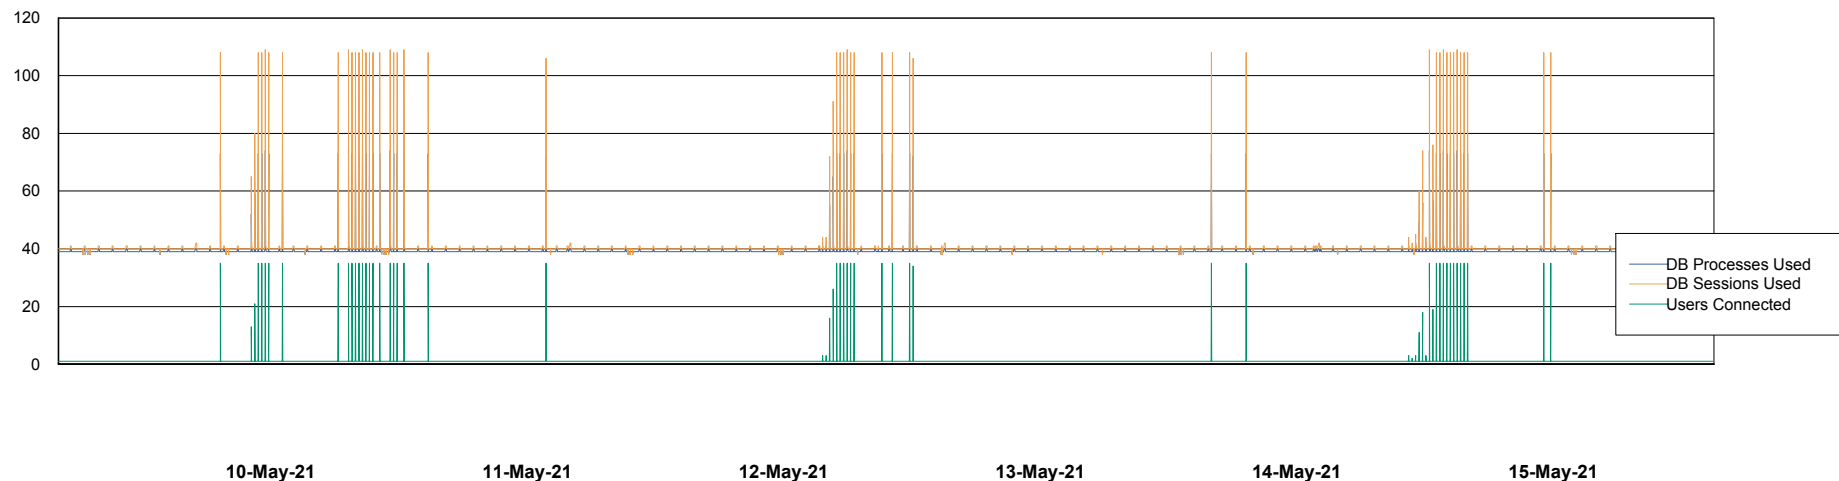

Database Performance CLODB_PRD_Standby