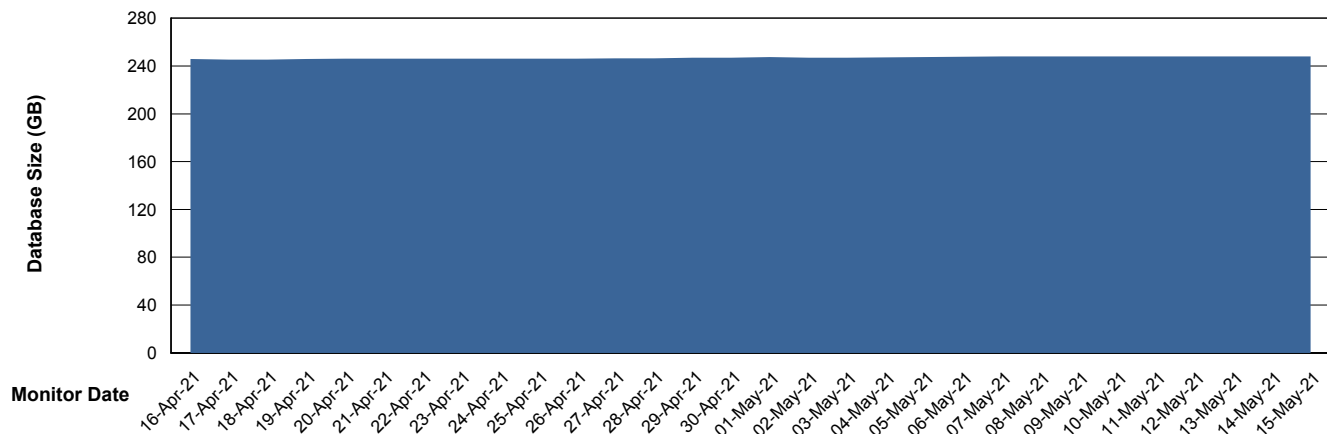

Weekly SLA Customer Report

Customer CLO Production
Database ID 38

DATABASE SIZE CLODB_PRD_BI

Database growth over last month

DATABASE SIZE CLODB_PRD_Production

Database growth over last month

Weekly SLA Customer Report