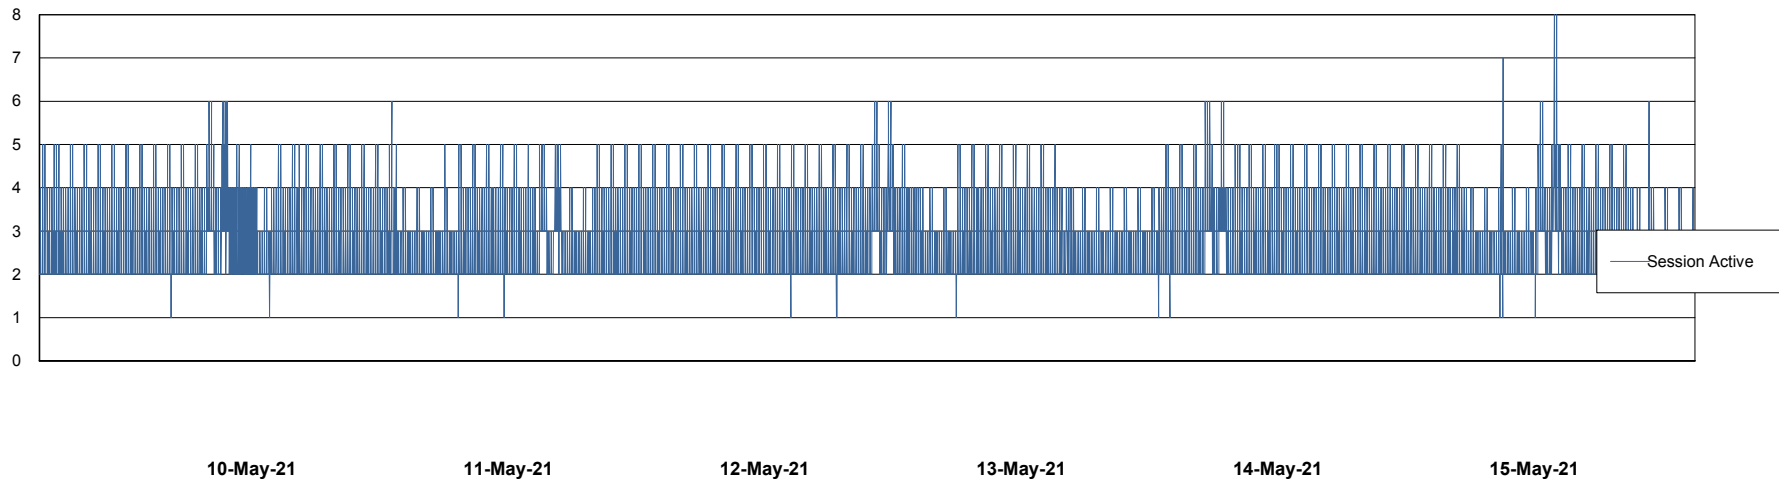

Database Performance CLODB_PRD_BI