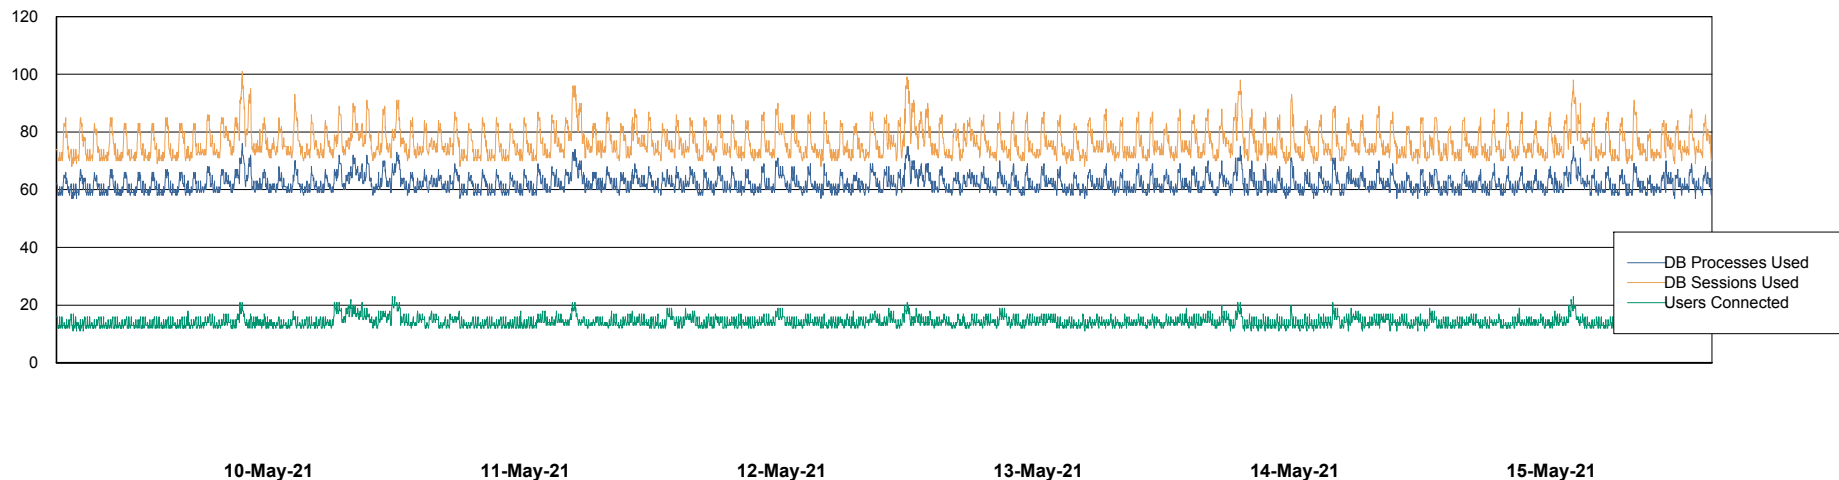

Weekly SLA Customer Report

Customer CLO Production
Database ID 38

Database Performance CLODB_PRD_BI

Weekly SLA Customer Report

Customer CLO Production
Database ID 38

Database Performance CLODB_PRD_Production