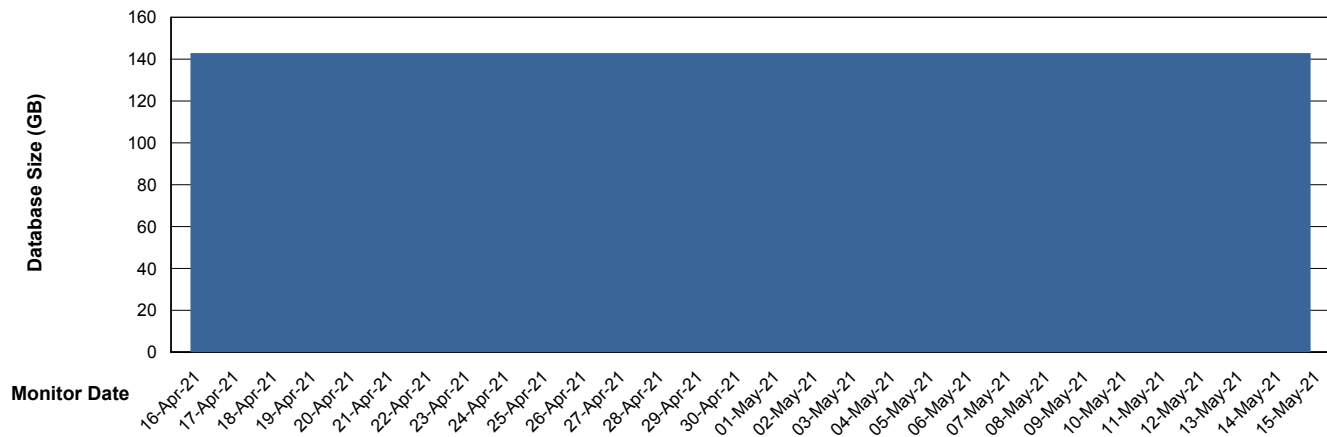

DATABASE SIZE CLODB_PRD_Test

Database growth over last month