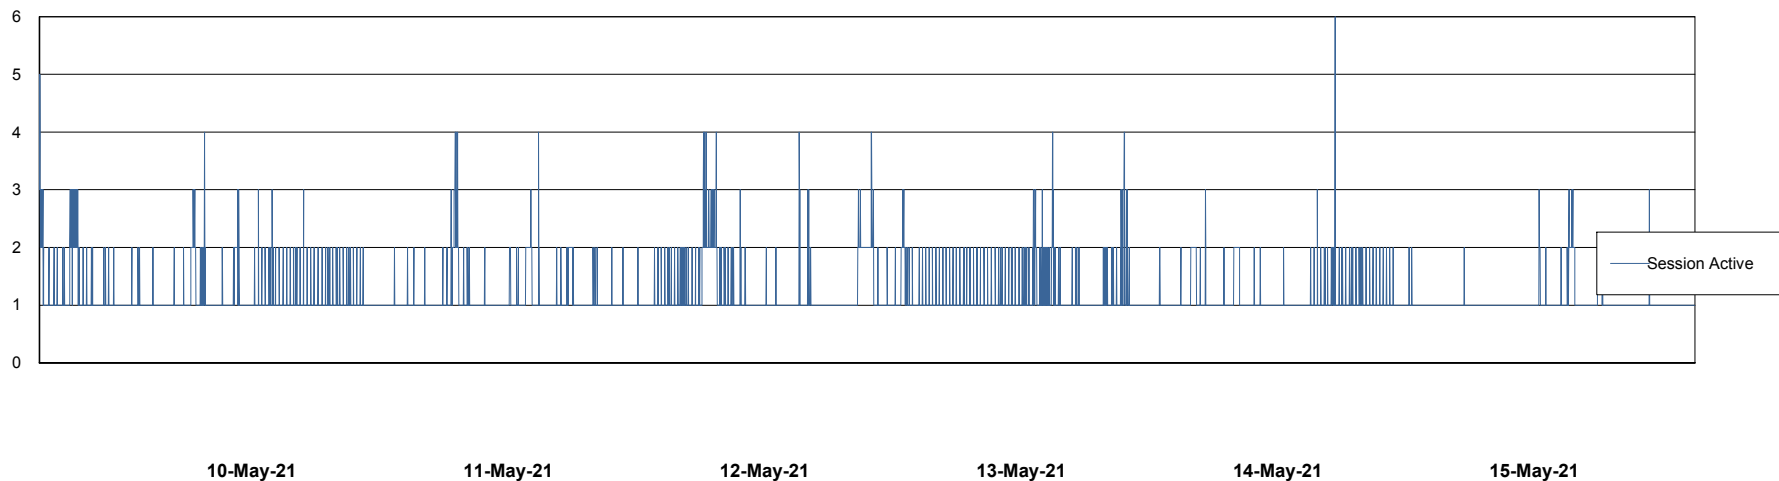

Weekly SLA Customer Report

Customer CIW Production
 Database ID 45

Harddisk Usage CIW_PRD_ORACLE1

	Free disk space on c: (%)	Total disk space on c: (Gb)	Free disk space on d: (%)	Total disk space on d: (Gb)	Free disk space on e: (%)	Total disk space on e: (Gb)
15-May-21	87	700	70	700	95	831
14-May-21	87	700	70	700	95	831
13-May-21	87	700	70	700	95	831
12-May-21	87	700	70	700	95	831
11-May-21	87	700	70	700	95	831
10-May-21	87	700	70	700	95	831
09-May-21	87	700	70	700	95	831

Harddisk Usage CIW_PRD_ORACLE2

	Free disk space on c: (%)	Total disk space on c: (Gb)	Free disk space on d: (%)	Total disk space on d: (Gb)	Free disk space on e: (%)	Total disk space on e: (Gb)
15-May-21	92	701	63	700	100	830
14-May-21	92	701	62	700	100	830
13-May-21	92	701	62	700	100	830
12-May-21	92	701	62	700	100	830
11-May-21	92	701	62	700	100	830
10-May-21	92	701	62	700	100	830
09-May-21	92	701	63	700	100	830

Weekly SLA Customer Report

Customer CIW Production
Database ID 45

Database Performance CIWDB_Production

Weekly SLA Customer Report

Customer CIW Production
Database ID 45

Database Performance CIWDB_Standby

Weekly SLA Customer Report