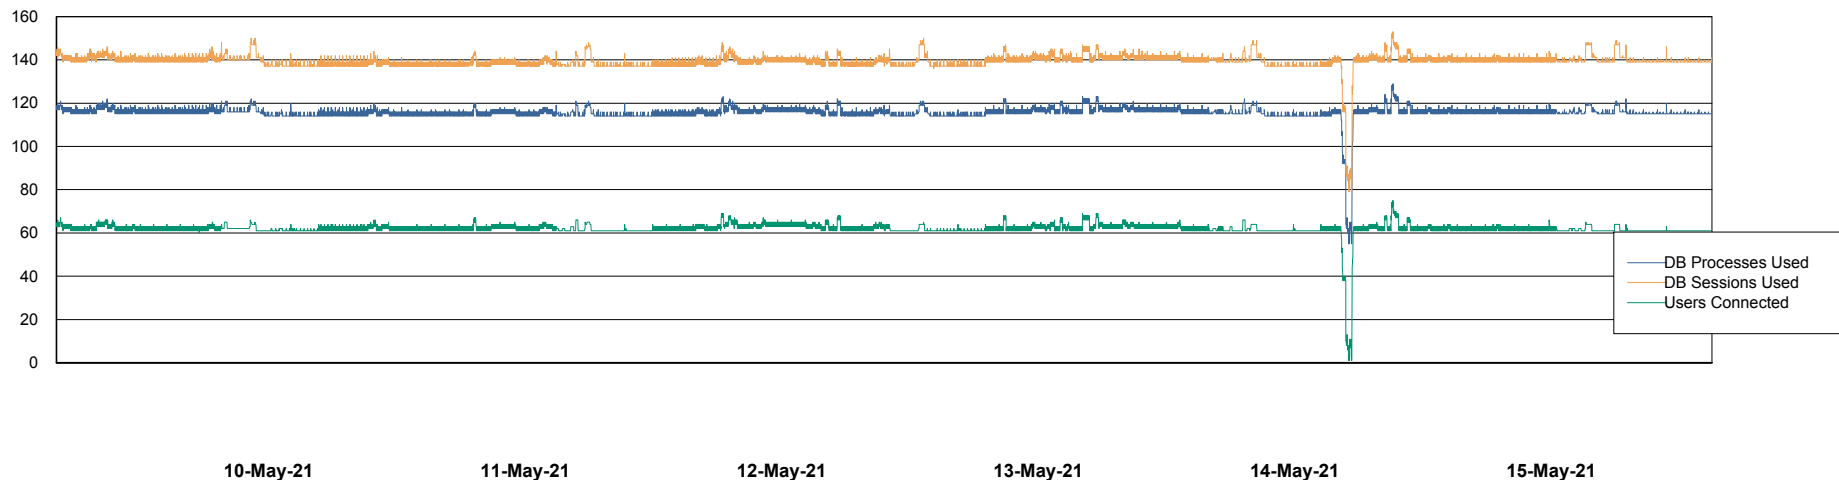

Harddisk Usage CIW_PRD_ORACLE2

	Free disk space on c: (%)	Total disk space on c: (Gb)	Free disk space on d: (%)	Total disk space on d: (Gb)	Free disk space on e: (%)	Total disk space on e: (Gb)
15-May-21	92	701	63	700	100	830
14-May-21	92	701	62	700	100	830
13-May-21	92	701	62	700	100	830
12-May-21	92	701	62	700	100	830
11-May-21	92	701	62	700	100	830
10-May-21	92	701	62	700	100	830
09-May-21	92	701	63	700	100	830

Weekly SLA Customer Report

Customer CIW Production
Database ID 45

Database Performance CIWDB_Production

Weekly SLA Customer Report

Customer CIW Production
Database ID 45

Database Performance CIWDB_Standby

Weekly SLA Customer Report