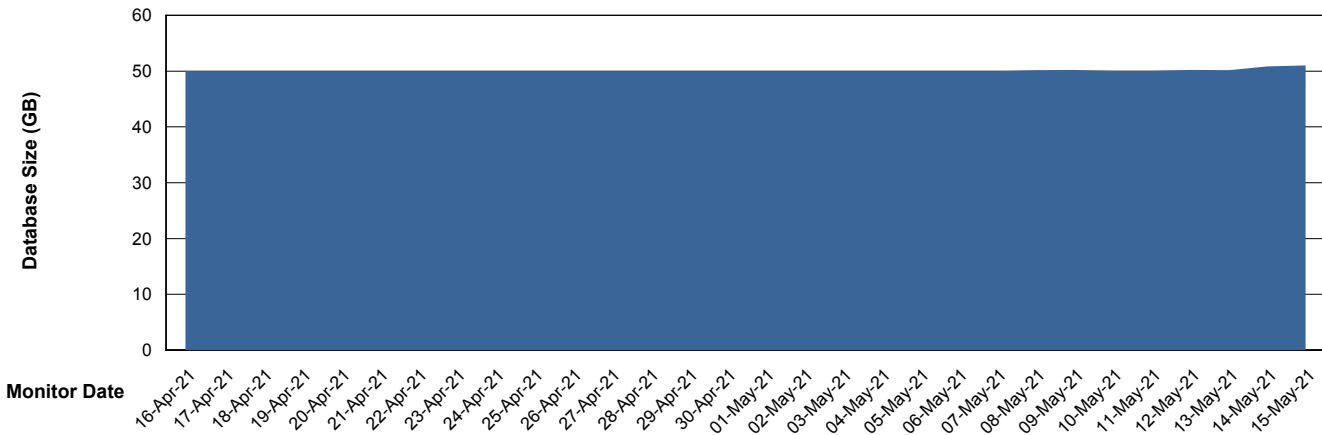

Weekly SLA Customer Report

Customer CIW Production
Database ID 45

Database Performance CIWDB_Production

Weekly SLA Customer Report

Customer CIW Production
Database ID 45

Database Performance CIWDB_Standby

Weekly SLA Customer Report

Customer CIW Production
 Database ID 45

DATABASE SIZE CIWDB_Production

Database growth over last month

Database Tablespace CIWDB_Production

Date	Tablespace Name	Filesize (Gb)	Usedsize (Gb)	Percentage free
15-May-21	ABSDATA	51	40	22
	INDX	12	6	50
14-May-21	ABSDATA	51	40	22
	INDX	12	6	50
13-May-21	ABSDATA	51	40	22
	INDX	12	6	50
12-May-21	ABSDATA	51	40	22
	INDX	12	6	50
11-May-21	ABSDATA	51	40	22
	INDX	12	6	50
10-May-21	ABSDATA	51	40	22
	INDX	12	6	50
09-May-21	ABSDATA	51	40	22
	INDX	12	6	50