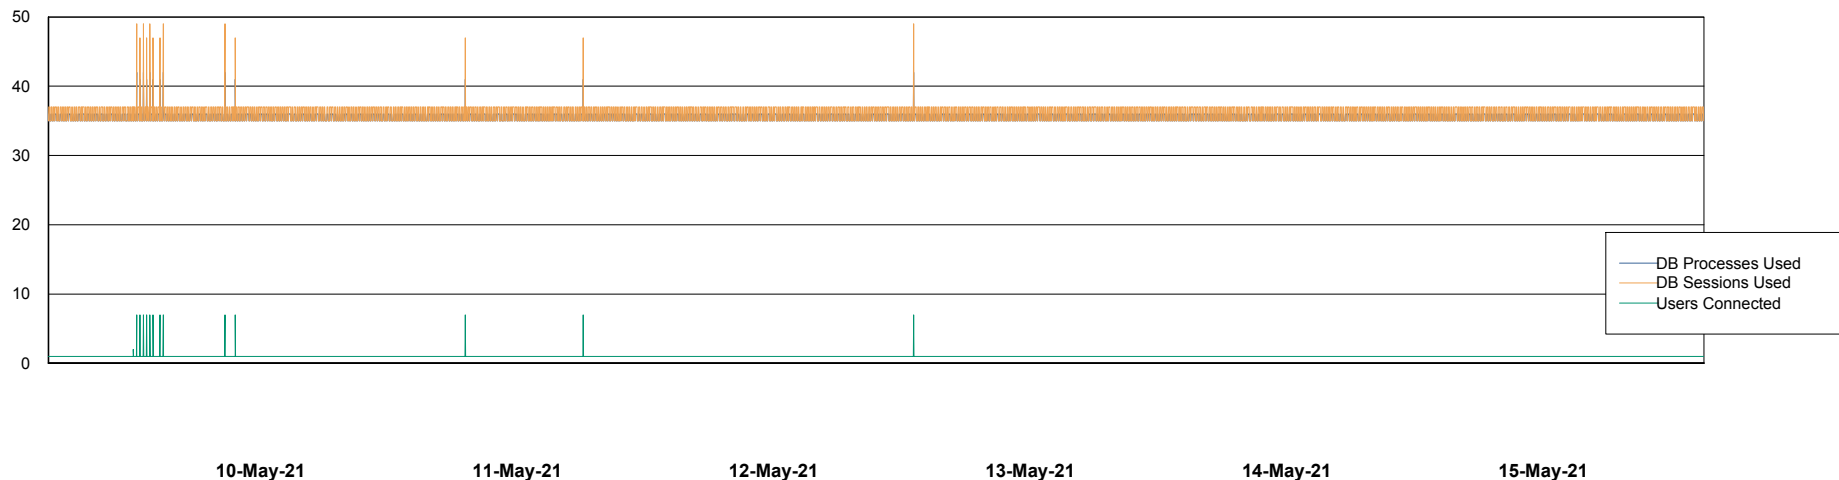

Weekly SLA Customer Report

Customer CIW Production
Database ID 45

Database Performance CIWDB_Production

Weekly SLA Customer Report

Customer CIW Production
Database ID 45

Database Performance CIWDB_Standby

Weekly SLA Customer Report

Customer CIW Production
 Database ID 45

DATABASE SIZE CIWDB_Production

Database growth over last month

Database Tablespace CIWDB_Production

Date	Tablespace Name	Filesize (Gb)	Usedsize (Gb)	Percentage free
15-May-21	ABSDATA	51	40	22
	INDX	12	6	50
14-May-21	ABSDATA	51	40	22
	INDX	12	6	50
13-May-21	ABSDATA	51	40	22
	INDX	12	6	50
12-May-21	ABSDATA	51	40	22
	INDX	12	6	50
11-May-21	ABSDATA	51	40	22
	INDX	12	6	50
10-May-21	ABSDATA	51	40	22
	INDX	12	6	50
09-May-21	ABSDATA	51	40	22
	INDX	12	6	50