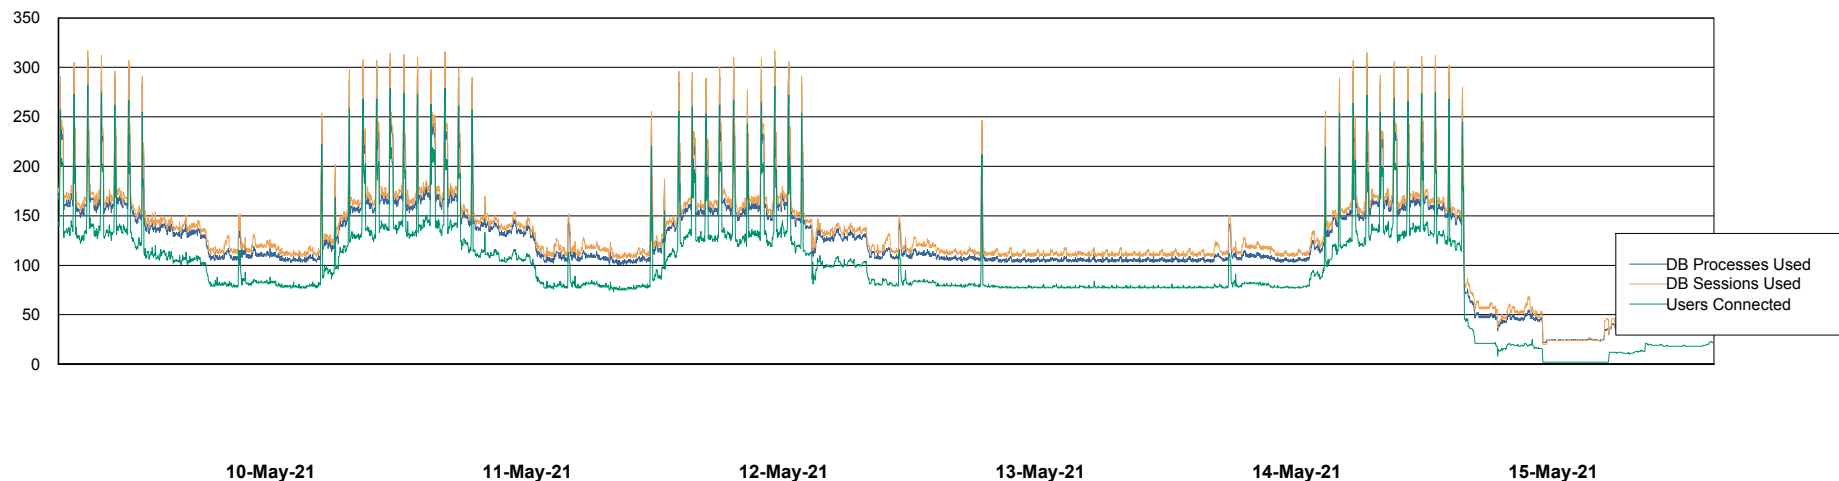

Harddisk Usage BNL_PRD_vm-absa03

| | Free disk space on c: (%) | Total disk space on c: (Gb) | Free disk space on d: (%) | Total disk space on d: (Gb) | Free disk space on f: (%) | Total disk space on f: (Gb) |
|-----------|---------------------------|-----------------------------|---------------------------|-----------------------------|---------------------------|-----------------------------|
| 12-May-21 | 70 | 127 | 54 | 127 | 92 | 64 |
| 11-May-21 | 71 | 127 | 54 | 127 | 92 | 64 |
| 10-May-21 | 71 | 127 | 54 | 127 | 92 | 64 |
| 09-May-21 | 71 | 127 | 54 | 127 | 92 | 64 |

Weekly SLA Customer Report

Customer BNL_Production
Database ID 83

Database Performance BNLDB_Production

Weekly SLA Customer Report

Customer BNL_Production
 Database ID 83

DATABASE SIZE BNLDB_Production

Database growth over last month