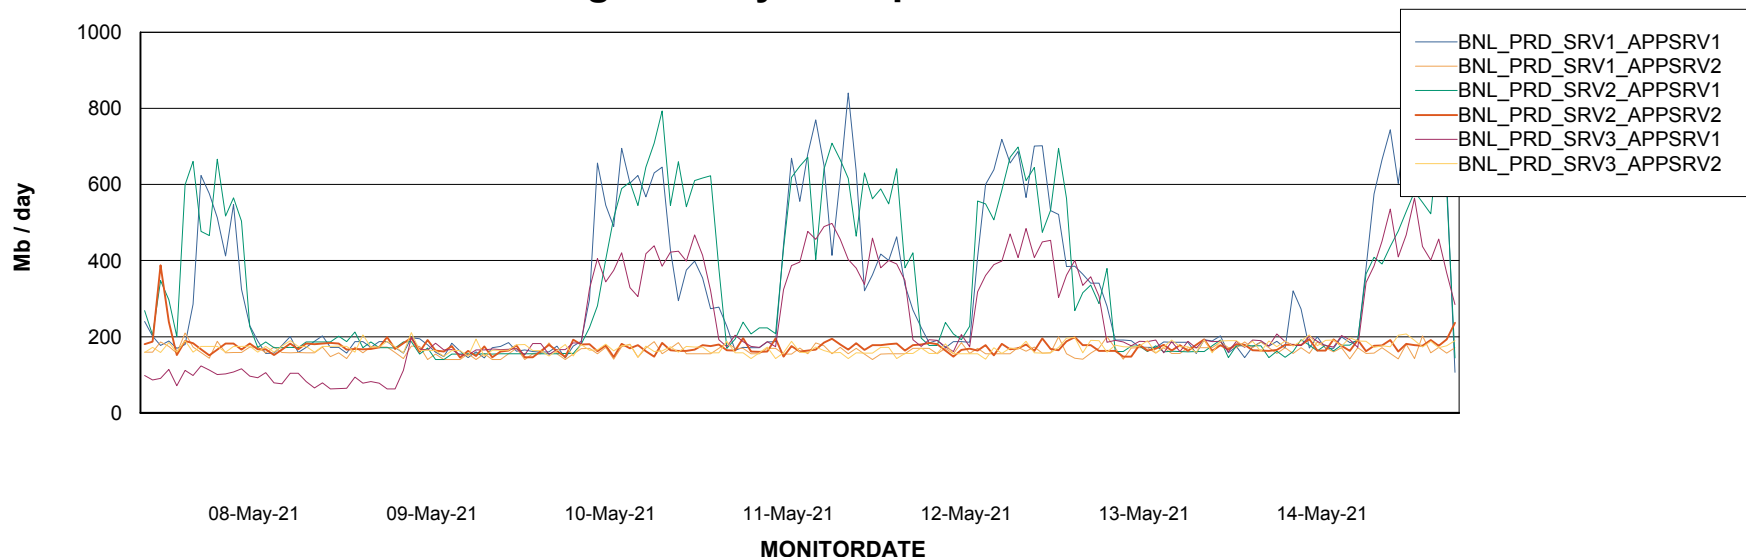

Weekly SLA Customer Report

Customer BNL_Production
Database ID 83

Database Performance BNLDB_Production

Weekly SLA Customer Report

Customer BNL_Production
 Database ID 83

DATABASE SIZE BNLDB_Production

Database growth over last month

Database Tablespace BNLDB_Production

| Date | Tablespace Name | Filesize (Gb) | Usedsize (Gb) | Percentage free |
|-----------|-----------------|---------------|---------------|-----------------|
| 15-May-21 | ABSDATA | 122 | 73 | 40 |
| | INDX | 340 | 168 | 51 |
| 14-May-21 | ABSDATA | 122 | 73 | 40 |
| | INDX | 340 | 168 | 51 |
| 13-May-21 | ABSDATA | 122 | 73 | 40 |
| | INDX | 340 | 168 | 51 |
| 12-May-21 | ABSDATA | 122 | 73 | 40 |
| | INDX | 340 | 168 | 51 |
| 11-May-21 | ABSDATA | 122 | 73 | 40 |
| | INDX | 340 | 168 | 51 |
| 10-May-21 | ABSDATA | 122 | 73 | 40 |
| | INDX | 340 | 168 | 51 |
| 09-May-21 | ABSDATA | 122 | 73 | 40 |
| | INDX | 340 | 168 | 51 |

Weekly SLA Customer Report

Customer BNL_Production
Database ID 83

ABSSolute Application Server Services

Avg memory used per ABS Server Service

Avg users per day per ABS server

Weekly SLA Customer Report

Customer BNL_Production
 Database ID 83