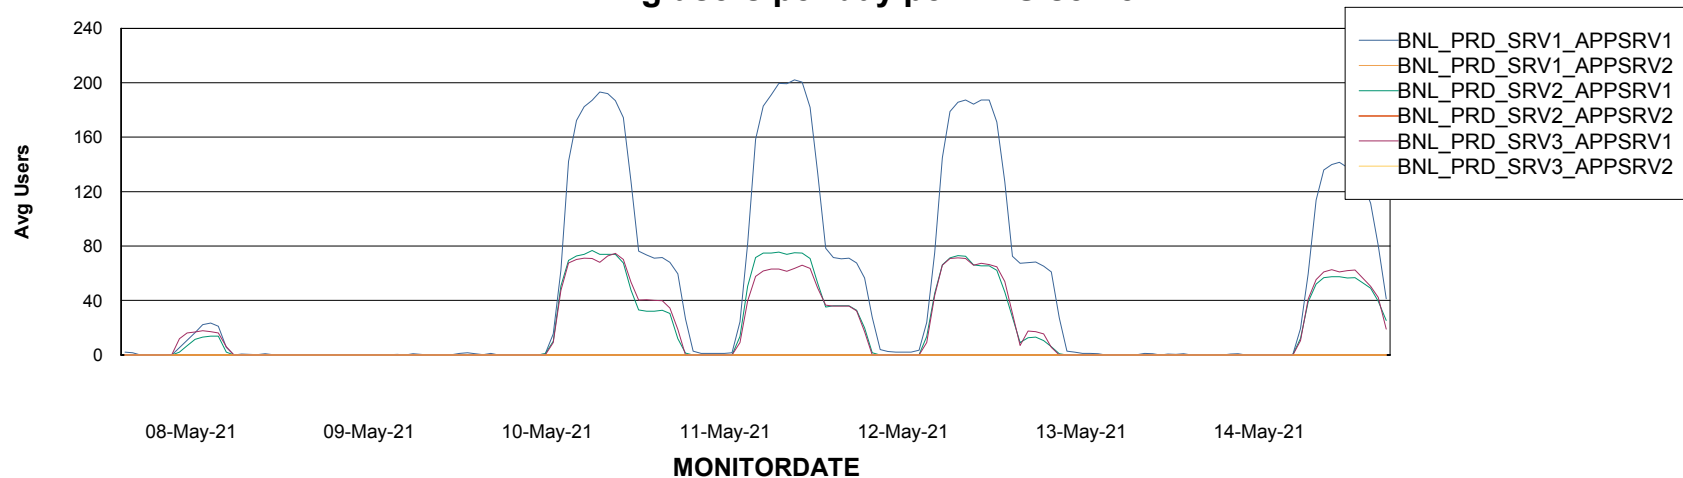

Database Tablespace BNLDB_Production

| Date | Tablespace Name | Filesize (Gb) | Usedsize (Gb) | Percentage free |
|-----------|-----------------|---------------|---------------|-----------------|
| 15-May-21 | ABSDATA | 122 | 73 | 40 |
| | INDX | 340 | 168 | 51 |
| 14-May-21 | ABSDATA | 122 | 73 | 40 |
| | INDX | 340 | 168 | 51 |
| 13-May-21 | ABSDATA | 122 | 73 | 40 |
| | INDX | 340 | 168 | 51 |
| 12-May-21 | ABSDATA | 122 | 73 | 40 |
| | INDX | 340 | 168 | 51 |
| 11-May-21 | ABSDATA | 122 | 73 | 40 |
| | INDX | 340 | 168 | 51 |
| 10-May-21 | ABSDATA | 122 | 73 | 40 |
| | INDX | 340 | 168 | 51 |
| 09-May-21 | ABSDATA | 122 | 73 | 40 |
| | INDX | 340 | 168 | 51 |

Weekly SLA Customer Report

Customer BNL_Production
Database ID 83

ABSSolute Application Server Services

Avg memory used per ABS Server Service

Avg users per day per ABS server

Weekly SLA Customer Report

Customer BNL_Production
 Database ID 83