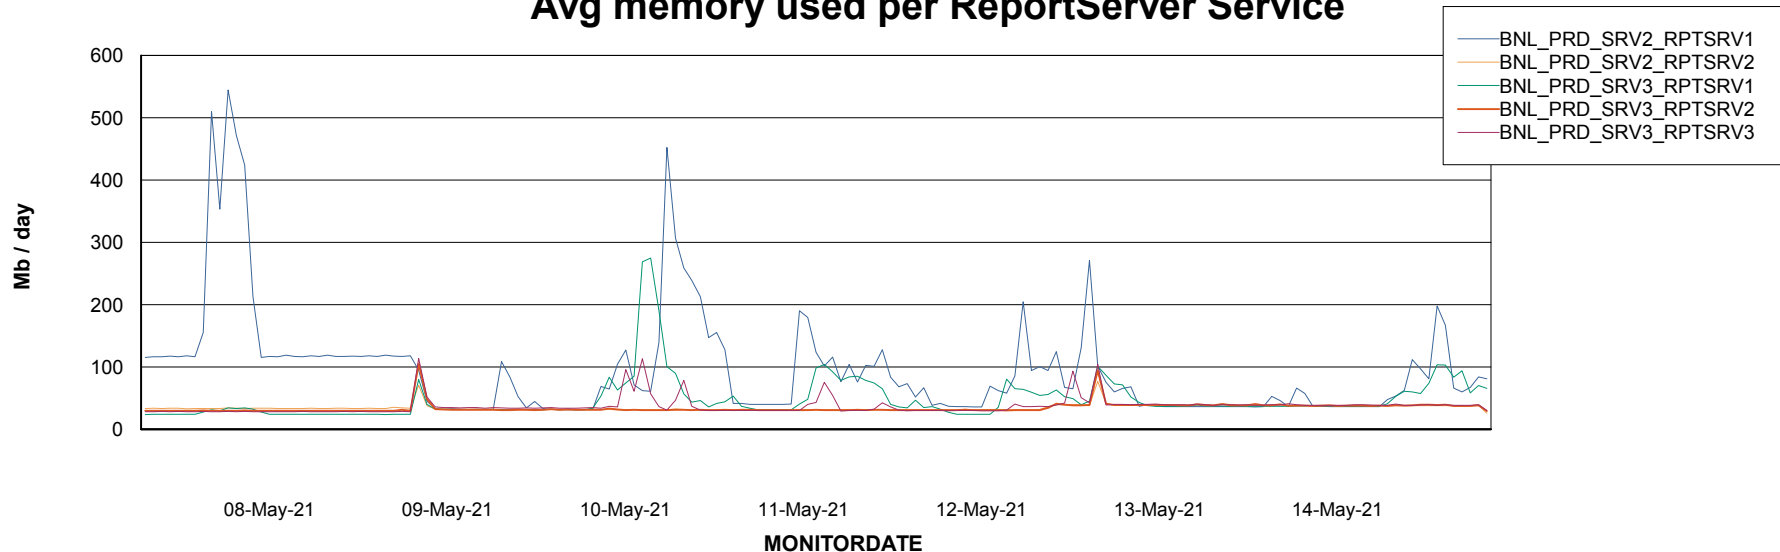

ABSSolute Web Component Services

Avg memory used per ReportServer Service