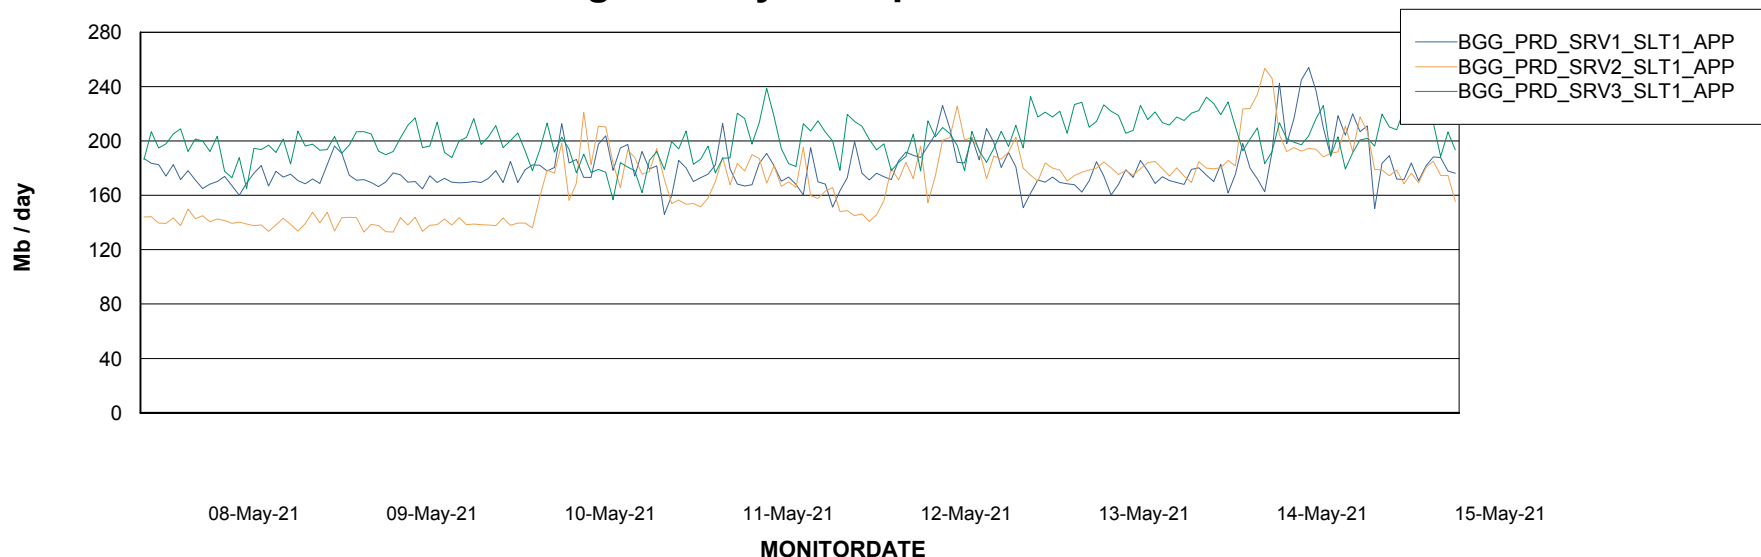

ABSSolute Application Server Services

Avg memory used per ABS Server Service