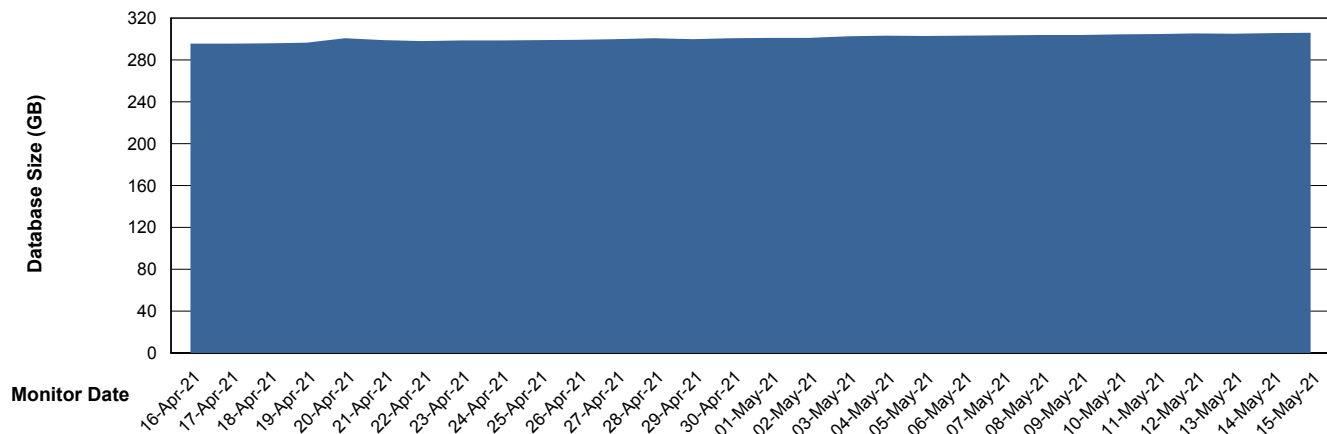

DATABASE SIZE BGGDB_Production

Database growth over last month