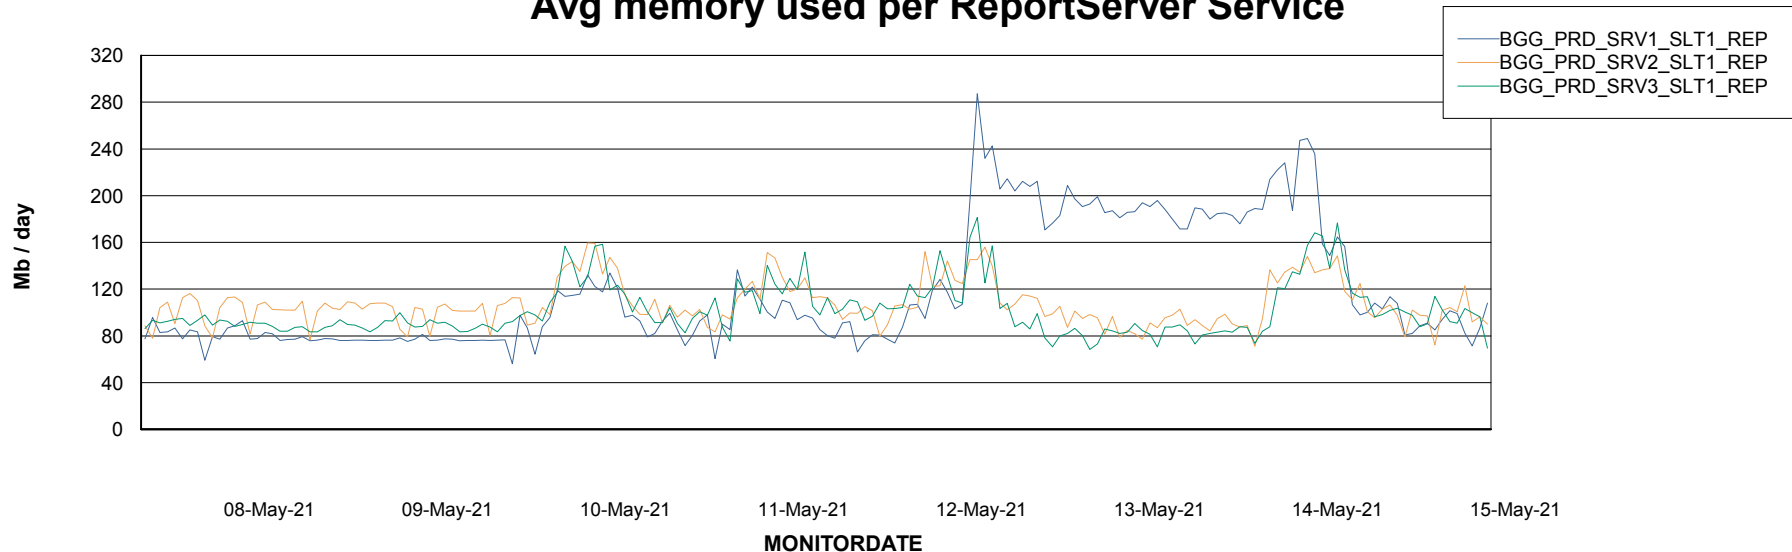

Avg memory used per ABS Server Service

Avg users per day per ABS server

Weekly SLA Customer Report

Customer BGG_Production
Database ID 58

ABSSolute Application ReportServer Services

Avg memory used per ReportServer Service