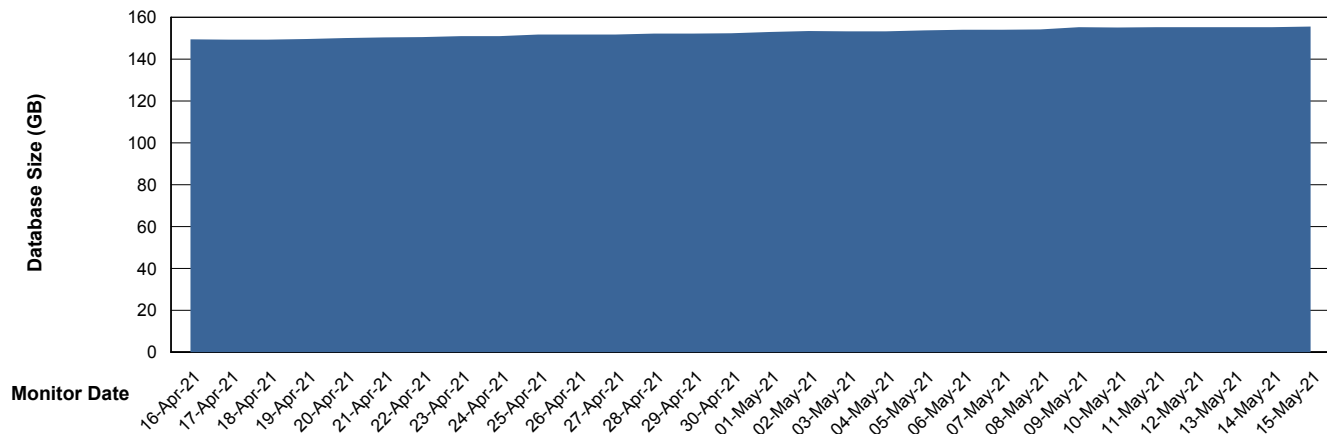

Customer BGG_Production
Database ID 58

Database Performance BGGDB_Standby

Weekly SLA Customer Report

Customer BGG_Production
Database ID 58

DATABASE SIZE BGGDB_BI

Database growth over last month

DATABASE SIZE BGGDB_Production