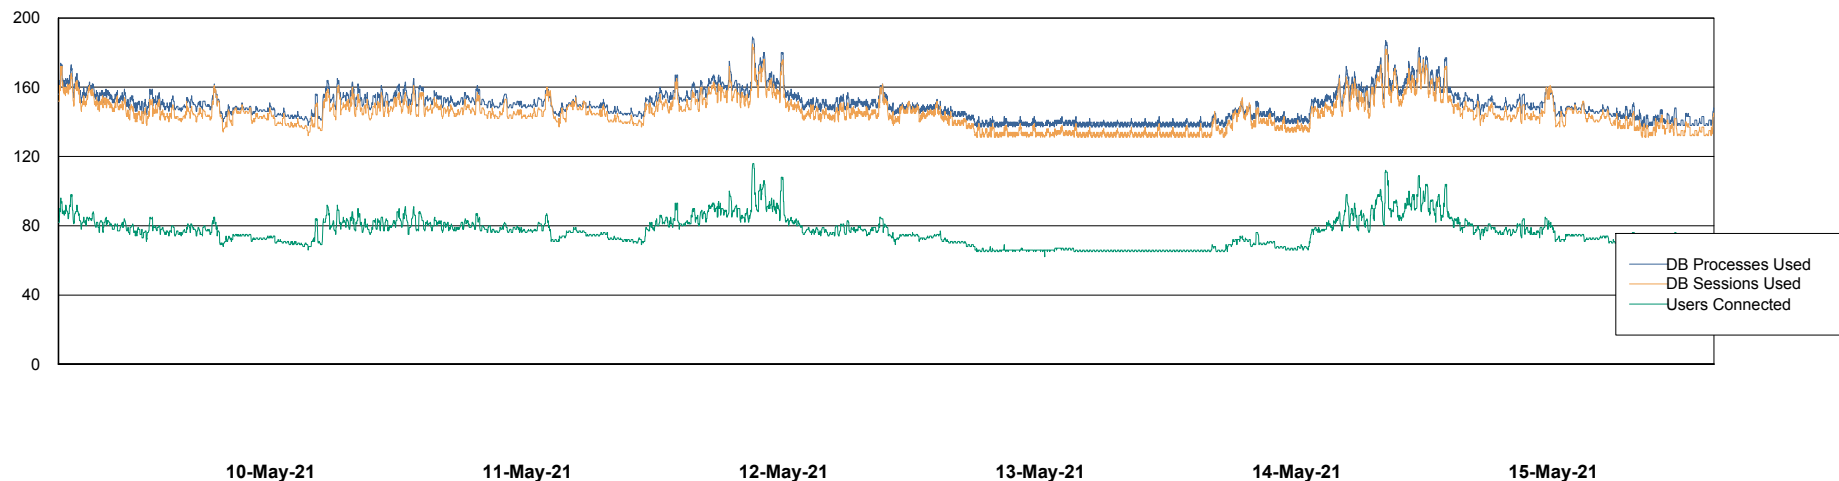

Weekly SLA Customer Report

Customer BGG_Production
Database ID 58

Database Performance BGGDB_BI

Weekly SLA Customer Report

Customer BGG_Production
Database ID 58

Database Performance BGGDB_Production

Weekly SLA Customer Report