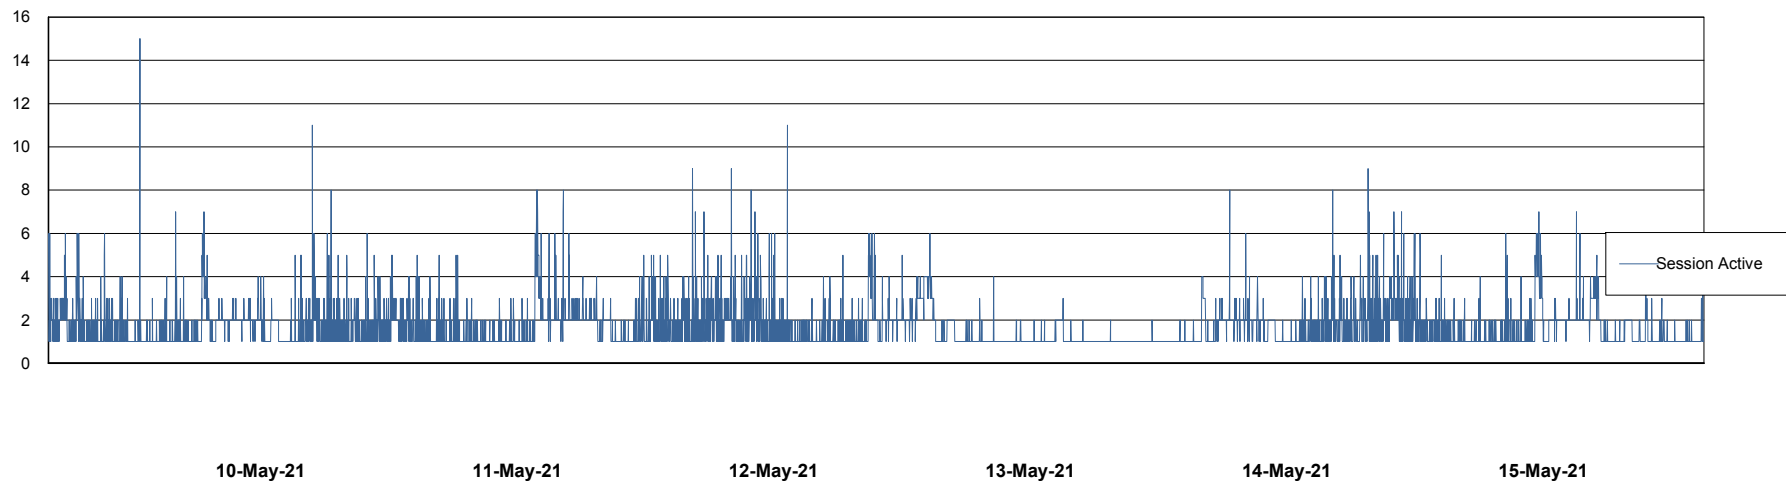

Weekly SLA Customer Report

Customer BGG_Production
Database ID 58

Database Performance BGGDB_BI

Weekly SLA Customer Report

Customer BGG_Production
Database ID 58

Database Performance BGGDB_Production

Weekly SLA Customer Report

Customer BGG_Production
Database ID 58

Database Performance BGGDB_Standby

Weekly SLA Customer Report

Customer BGG_Production
Database ID 58

DATABASE SIZE BGGDB_BI

Database growth over last month

DATABASE SIZE BGGDB_Production