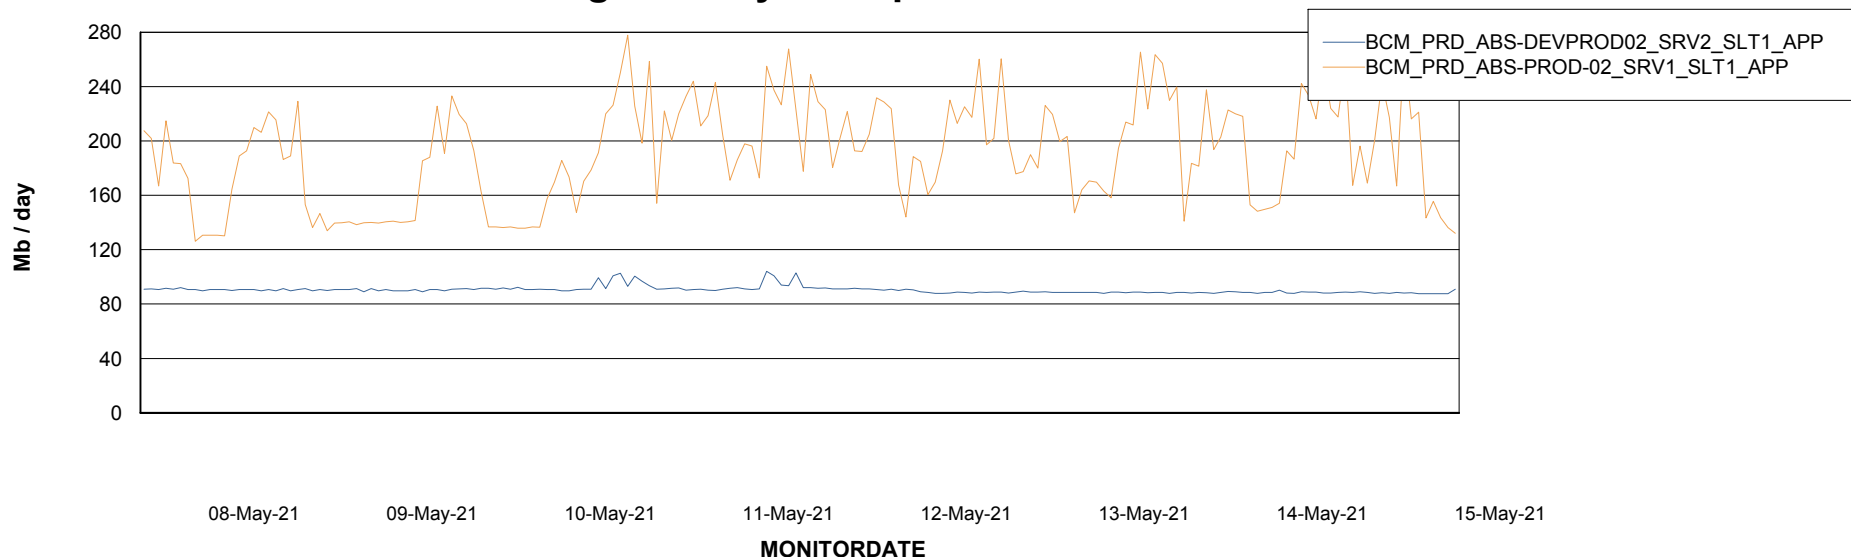

Database growth over last month

Database Tablespace BCMDB_ABS1 Production Database

Date	Tablespace Name	Filesize (Gb)	Usedsize (Gb)	Percentage free
15-May-21	ABSDATA	6	4	23
	INDX	10	8	17
14-May-21	ABSDATA	6	4	23
	INDX	10	8	17
13-May-21	ABSDATA	6	4	23
	INDX	10	8	17
12-May-21	ABSDATA	6	4	23
	INDX	10	8	17
11-May-21	ABSDATA	6	4	23
	INDX	10	8	17
10-May-21	ABSDATA	6	4	23
	INDX	10	8	17
09-May-21	ABSDATA	6	4	23
	INDX	10	8	17

Weekly SLA Customer Report

Customer BCM_Production
Database ID 81

ABSSolute Application Server Services

Avg memory used per ABS Server Service

Avg users per day per ABS server

Weekly SLA Customer Report

Customer BCM_Production
Database ID 81