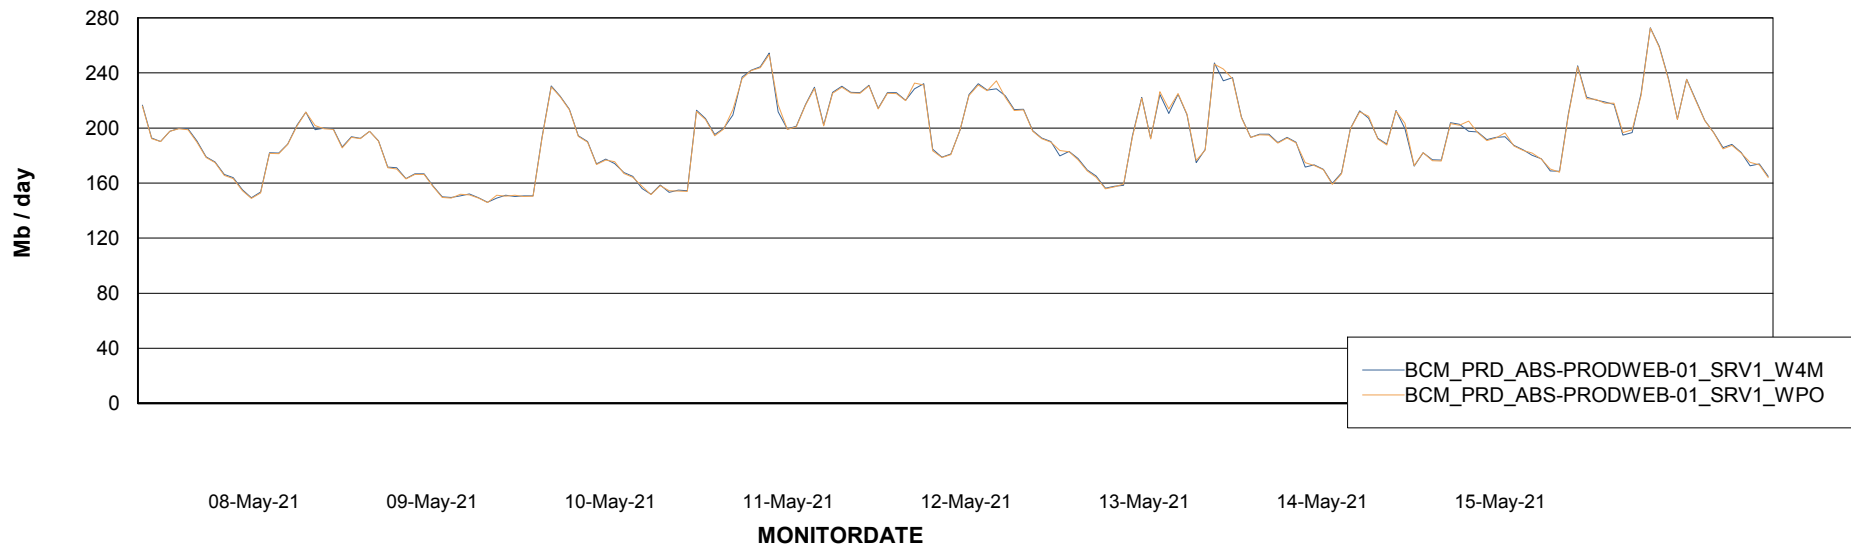

ABSSolute Application ReportServer Services

Avg memory used per ReportServer Service

Weekly SLA Customer Report

Customer BCM_Production
Database ID 81

ABSSolute Web Component Services

Avg memory used per ABS Web component