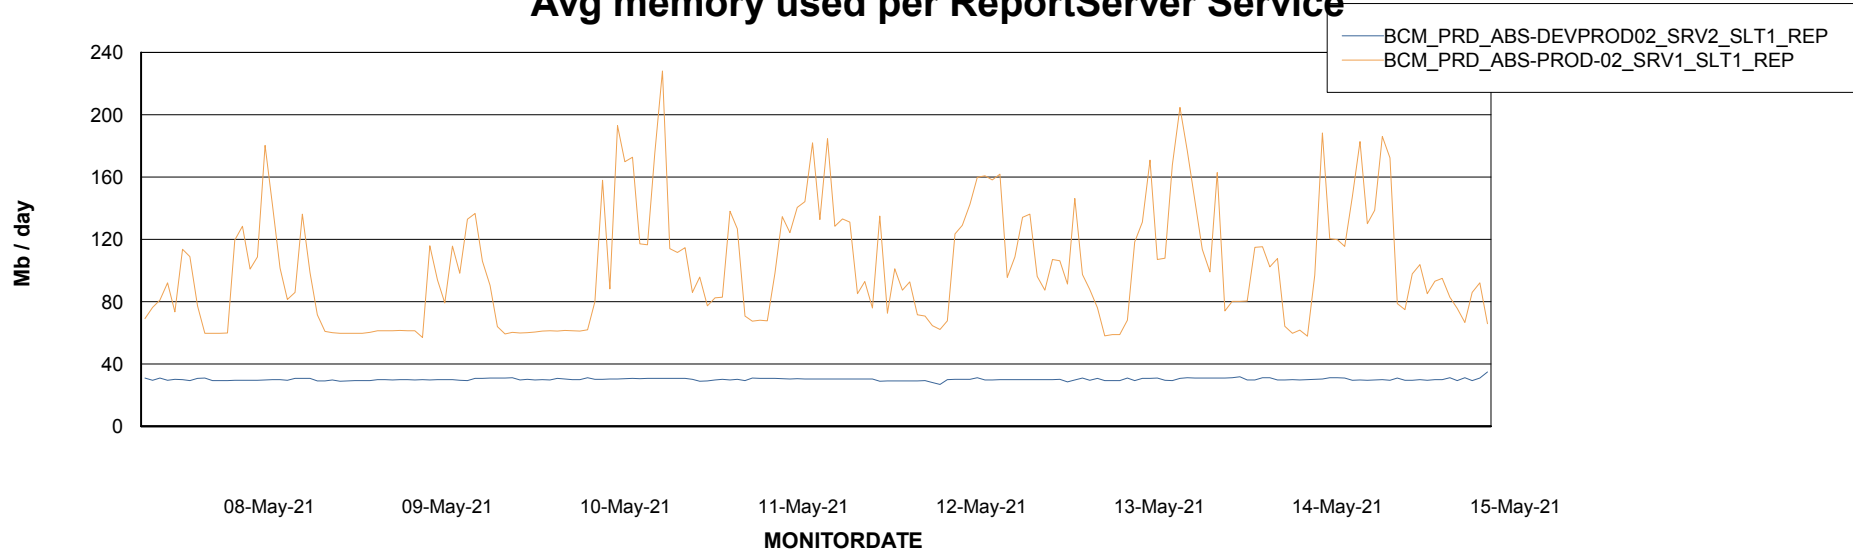

ABSSolute Application ReportServer Services

Avg memory used per ReportServer Service