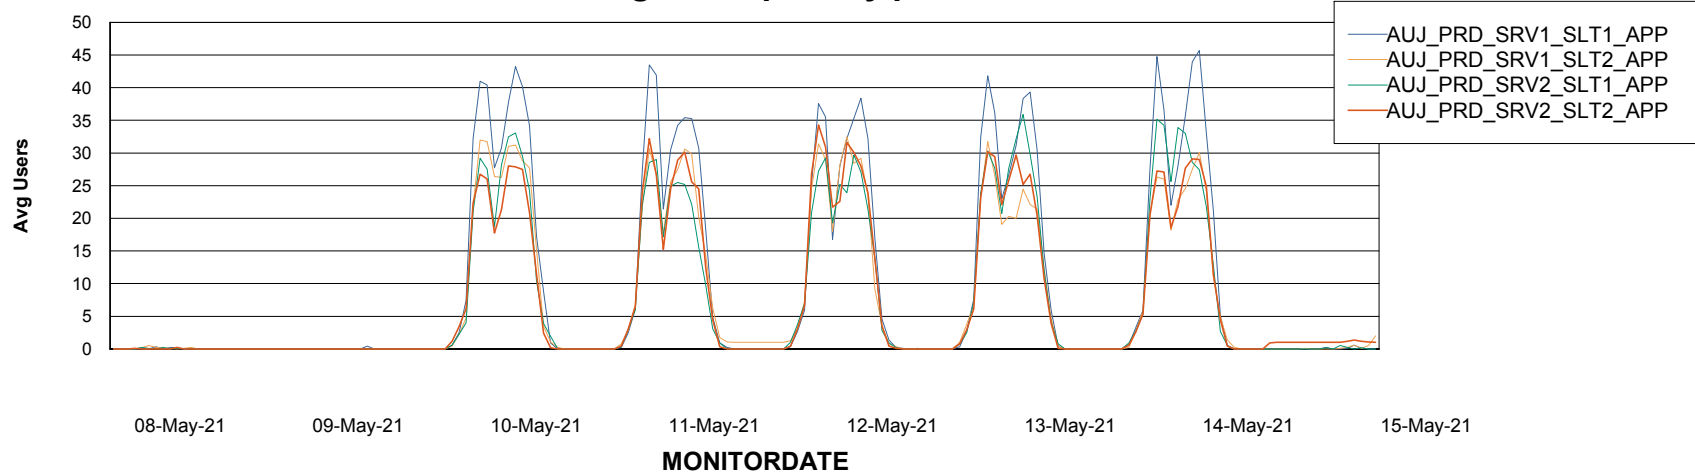

Avg users per day per ABS server