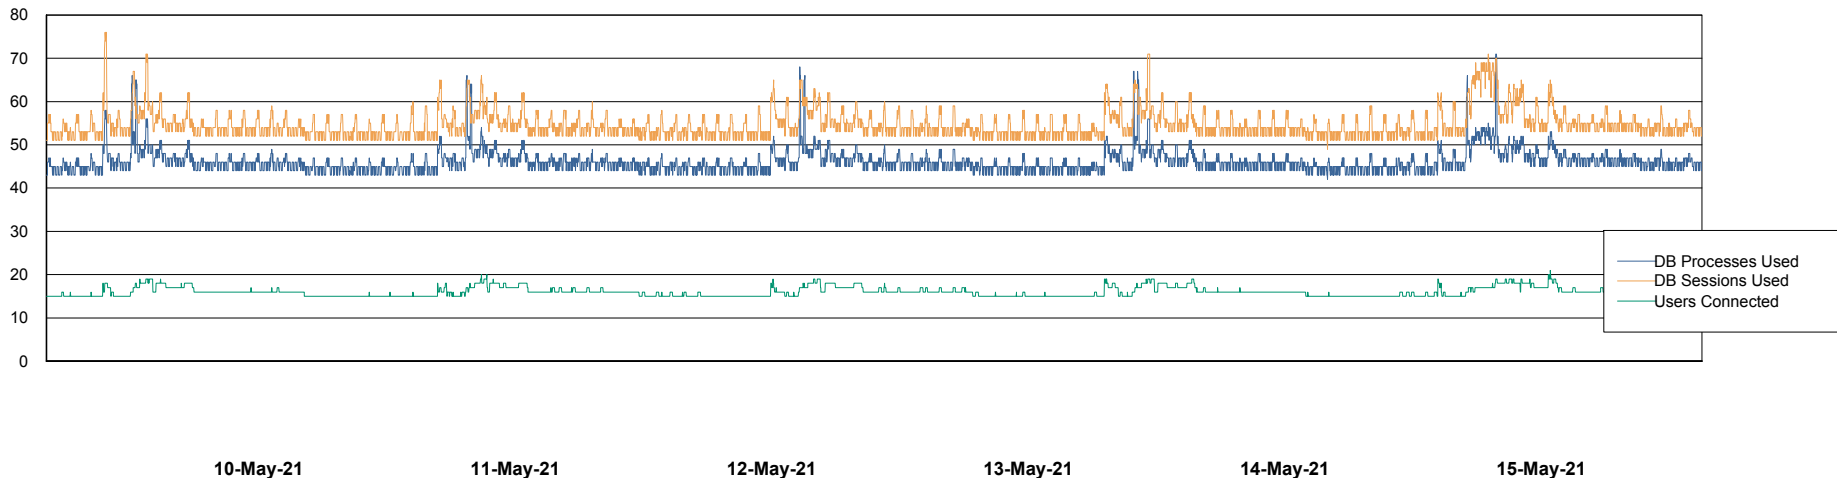

Database Performance AUJDB_BI