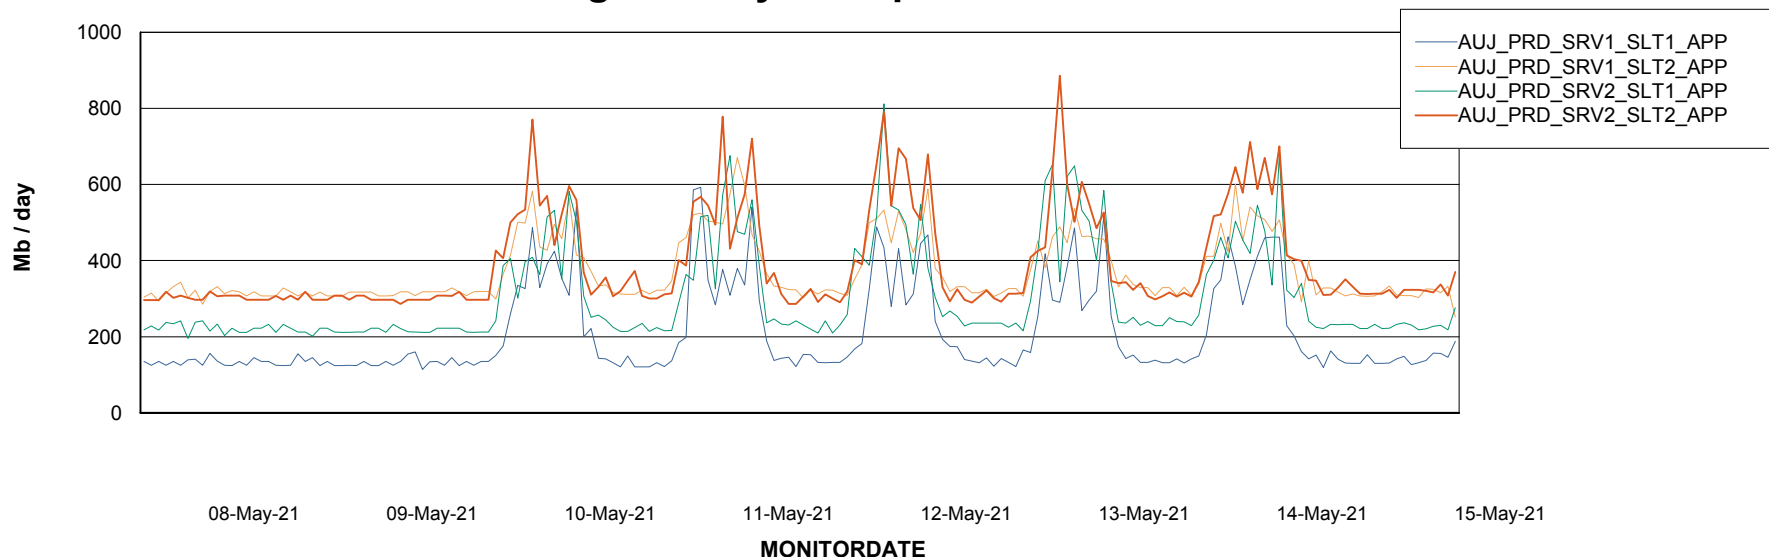

ABSSolute Application Server Services

Avg memory used per ABS Server Service