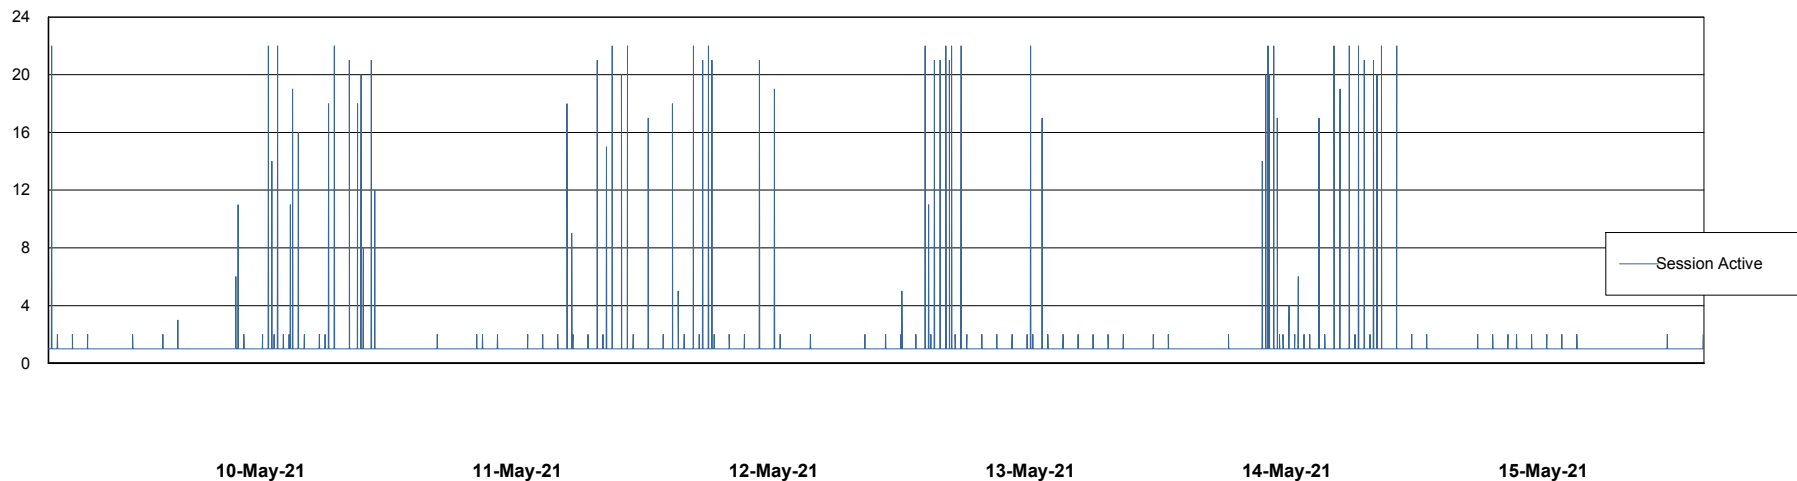

Database Performance AUJ_DB6_Standby2