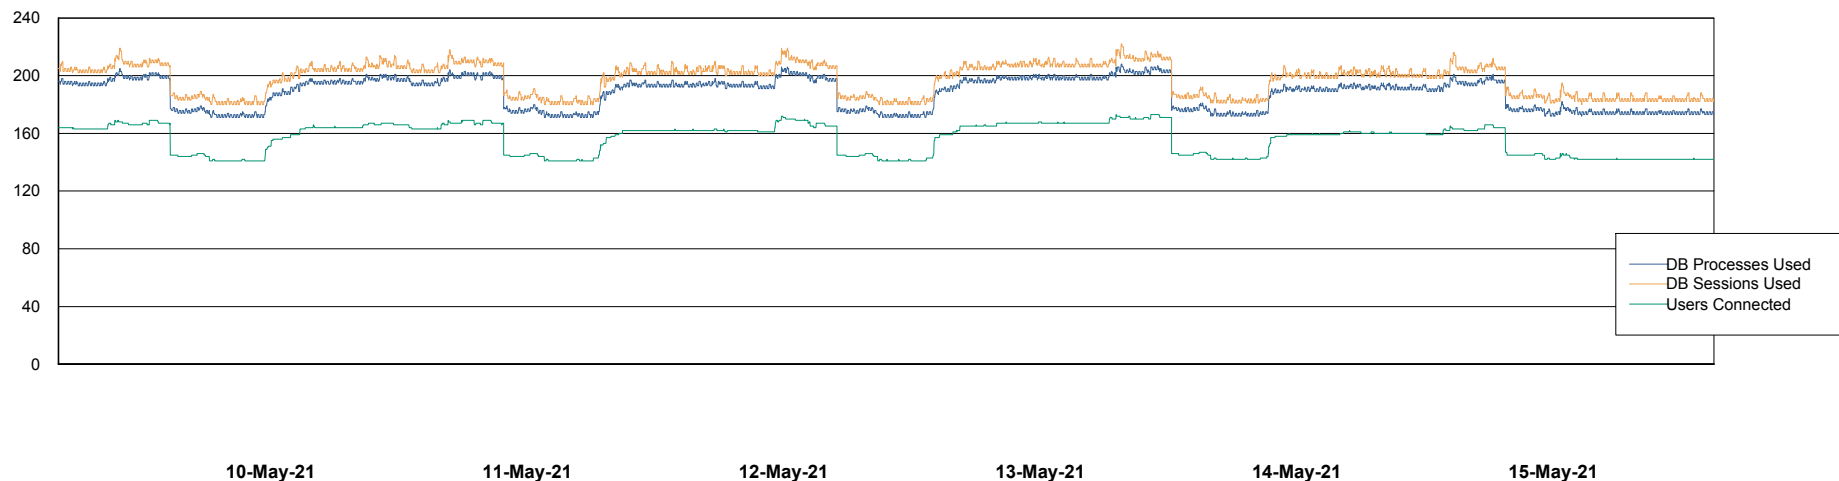

Database Performance AUJ_DB4_Primary