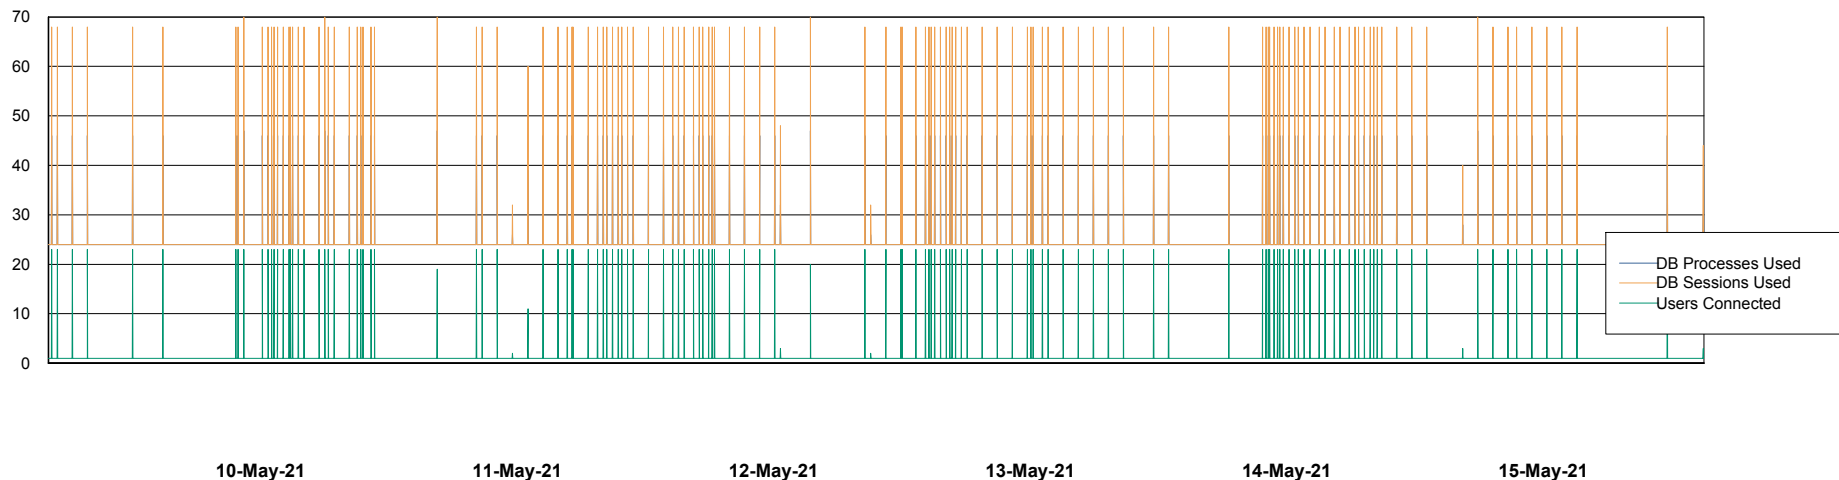

Database Performance AUJ_DB6_Standby2