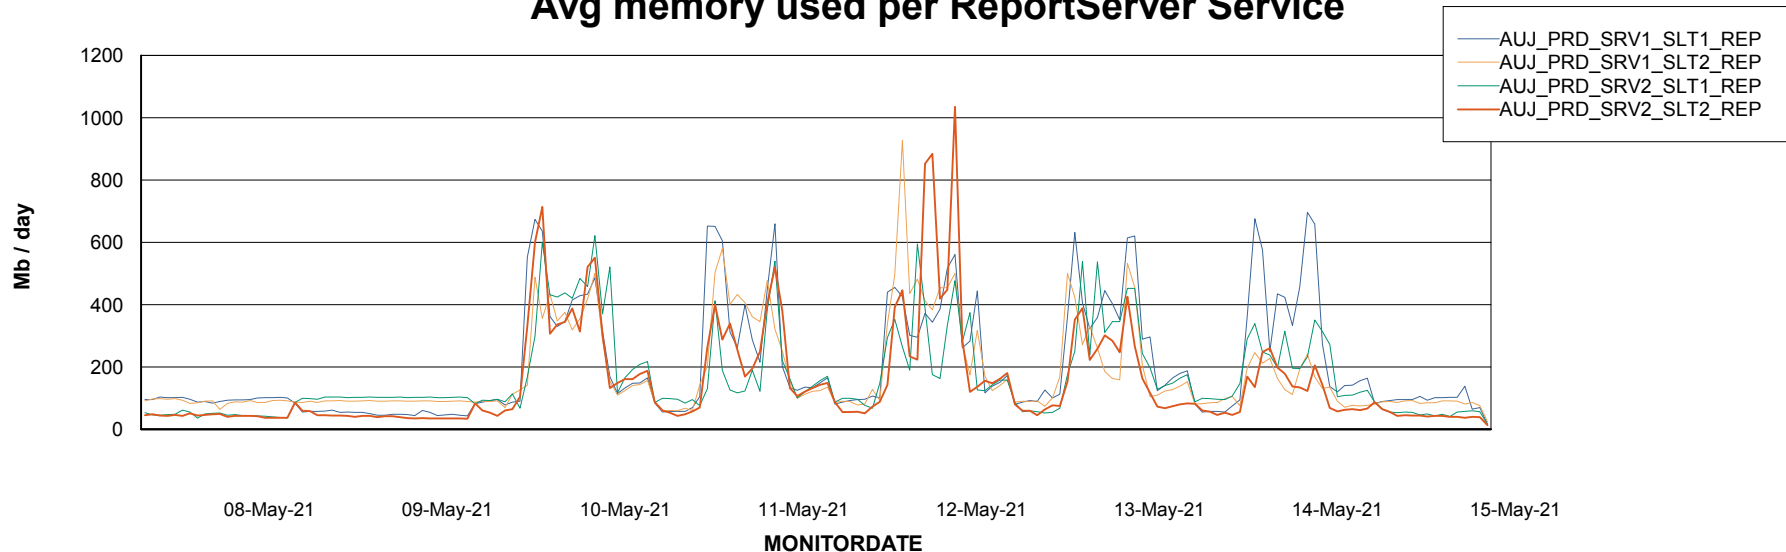

ABSSolute Application ReportServer Services

Avg memory used per ReportServer Service