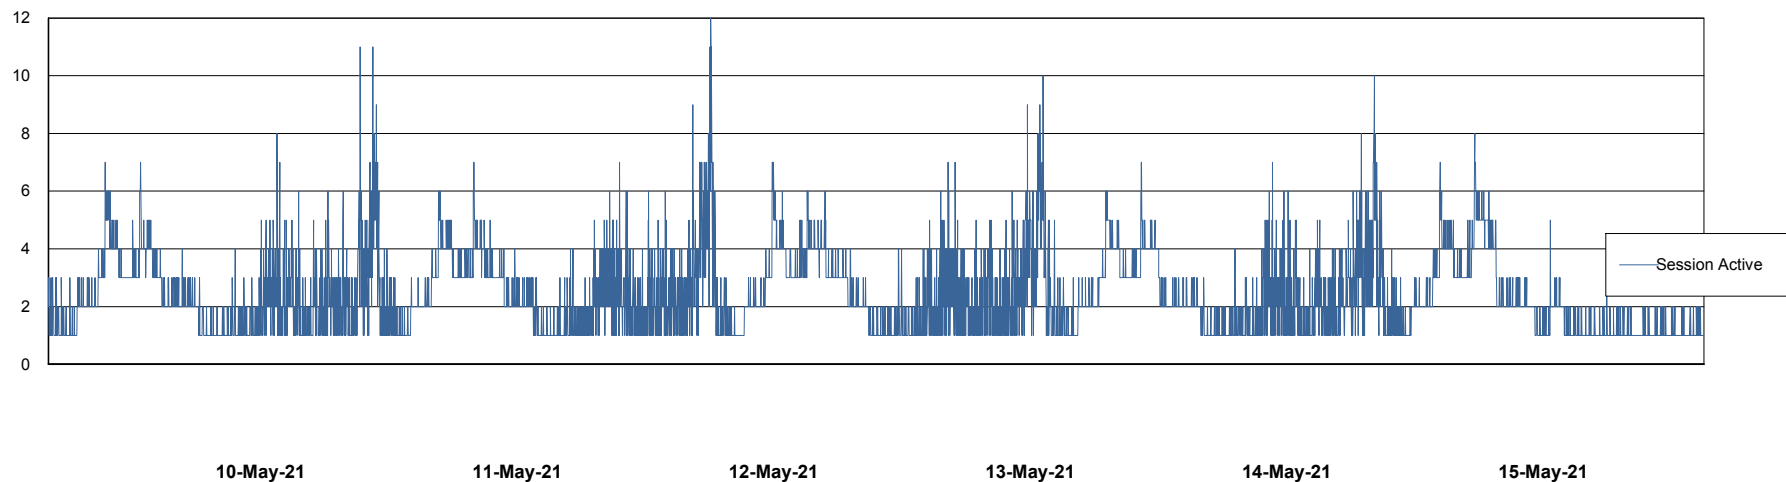

Database Performance AUJ_DB4_Primary