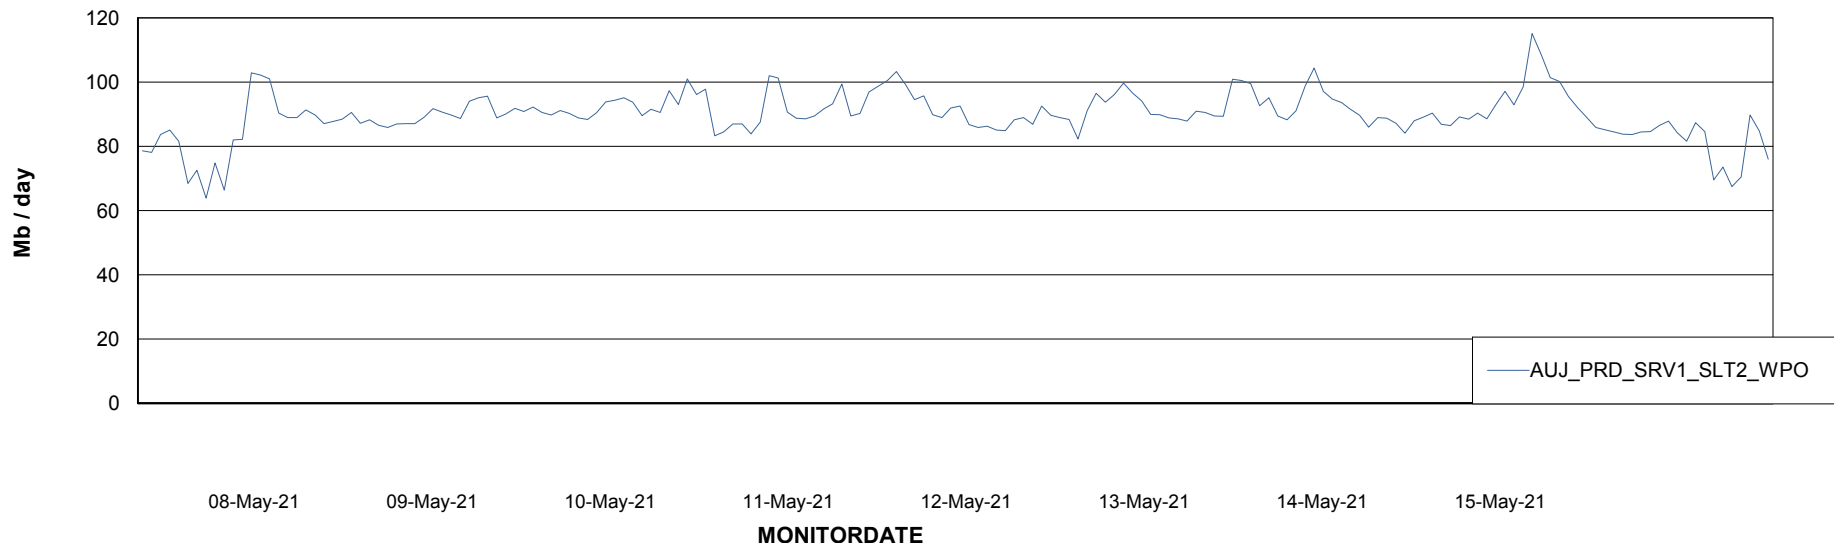

ABSSolute Web Component Services

Avg memory used per ABS Web component