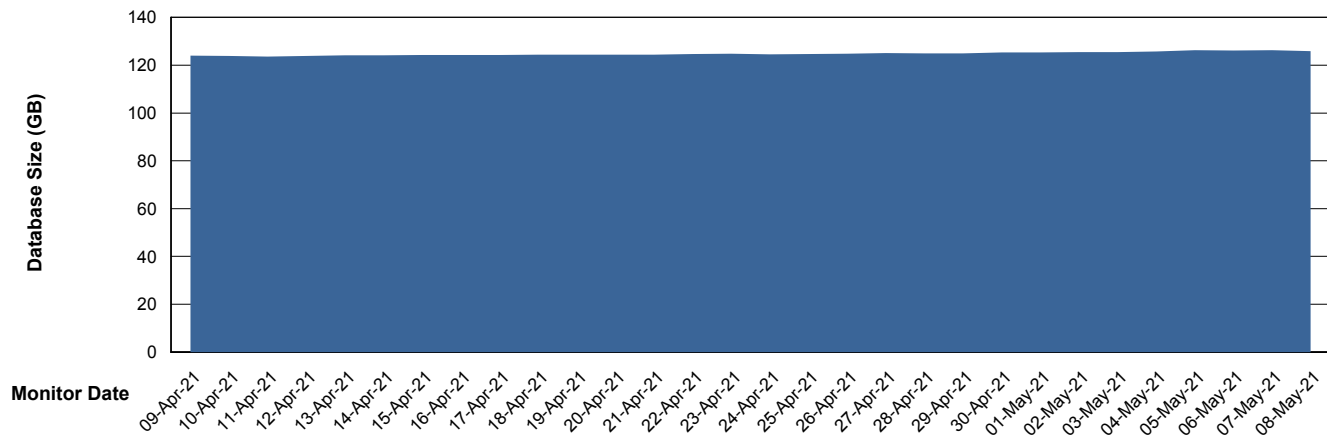

03-May-21 04-May-21 05-May-21 06-May-21 07-May-21 08-May-21

03-May-21 04-May-21 05-May-21 06-May-21 07-May-21 08-May-21

Weekly SLA Customer Report

Customer VOS_Production
Database ID 68

Database Performance VOSDB_Standby

Weekly SLA Customer Report

Customer VOS_Production
 Database ID 68

DATABASE SIZE VOSBIDB_Production

Database growth over last month

DATABASE SIZE VOSDB_Production

Database growth over last month

Weekly SLA Customer Report