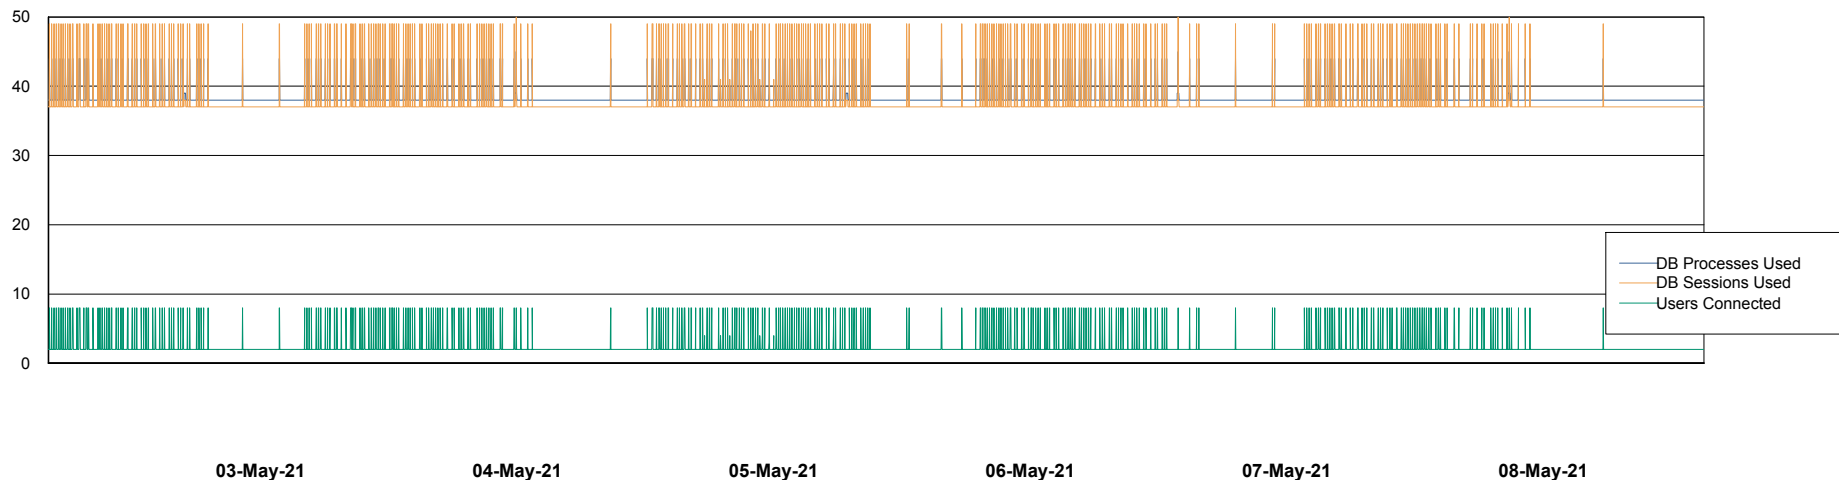

03-May-21 04-May-21 05-May-21 06-May-21 07-May-21 08-May-21

03-May-21 04-May-21 05-May-21 06-May-21 07-May-21 08-May-21

Weekly SLA Customer Report

Customer VOS_Production
Database ID 68

Database Performance VOSDB_Standby

Weekly SLA Customer Report

Customer VOS_Production
 Database ID 68

DATABASE SIZE VOSBIDB_Production

Database growth over last month

DATABASE SIZE VOSDB_Production

Database growth over last month

Weekly SLA Customer Report