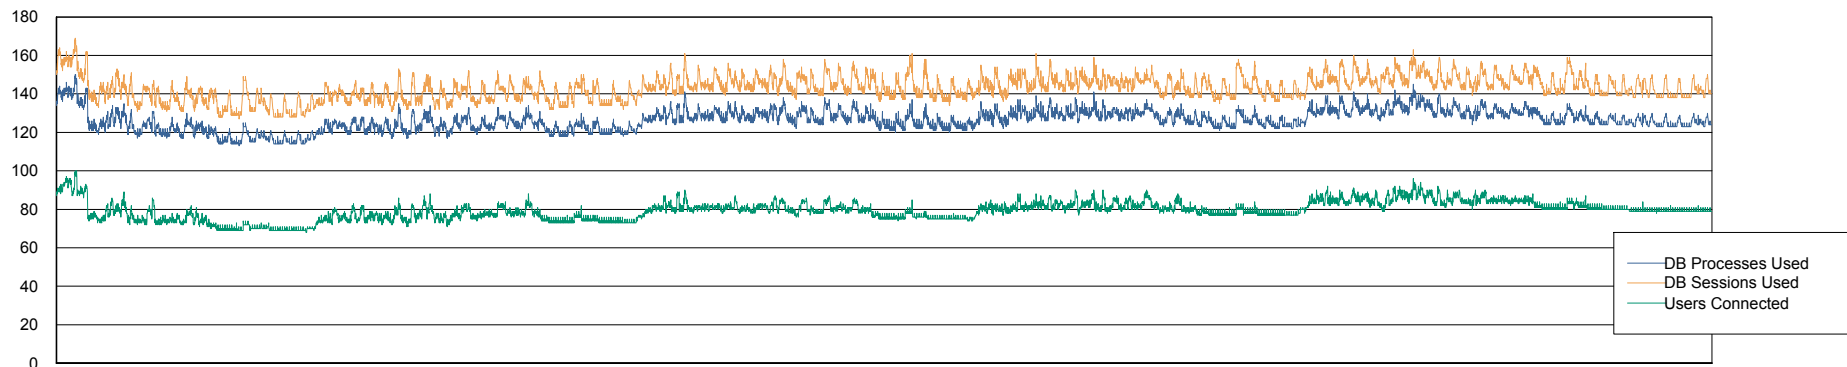

Weekly SLA Customer Report

Customer VOS_Production
Database ID 68

Database Performance VOSBIDB_Production

Weekly SLA Customer Report

Customer VOS_Production
Database ID 68

Database Performance VOSDB_Production