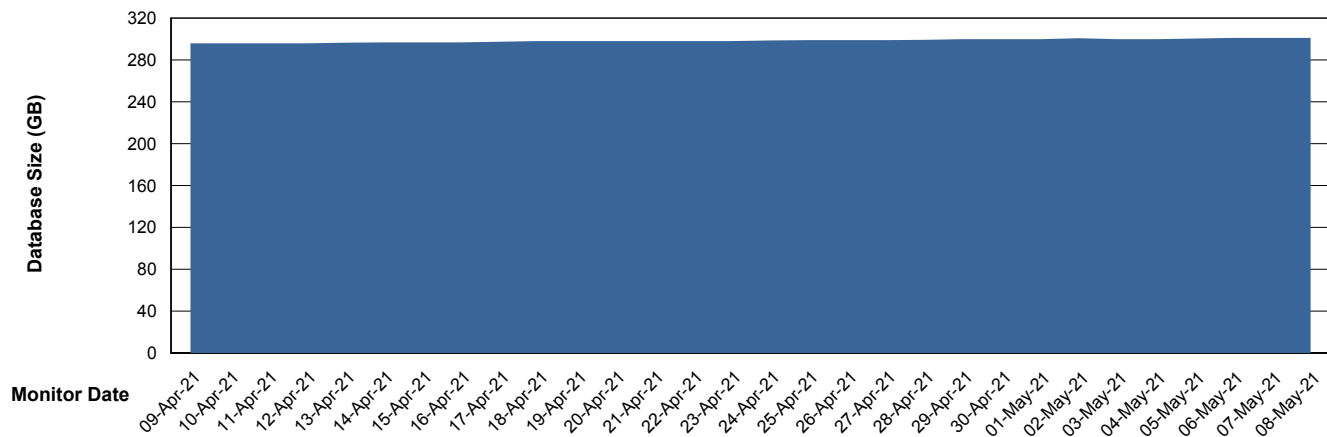

Weekly SLA Customer Report

Customer VOS_Production
 Database ID 68

DATABASE SIZE VOSBIDB_Production

Database growth over last month

DATABASE SIZE VOSDB_Production

Database growth over last month

Weekly SLA Customer Report