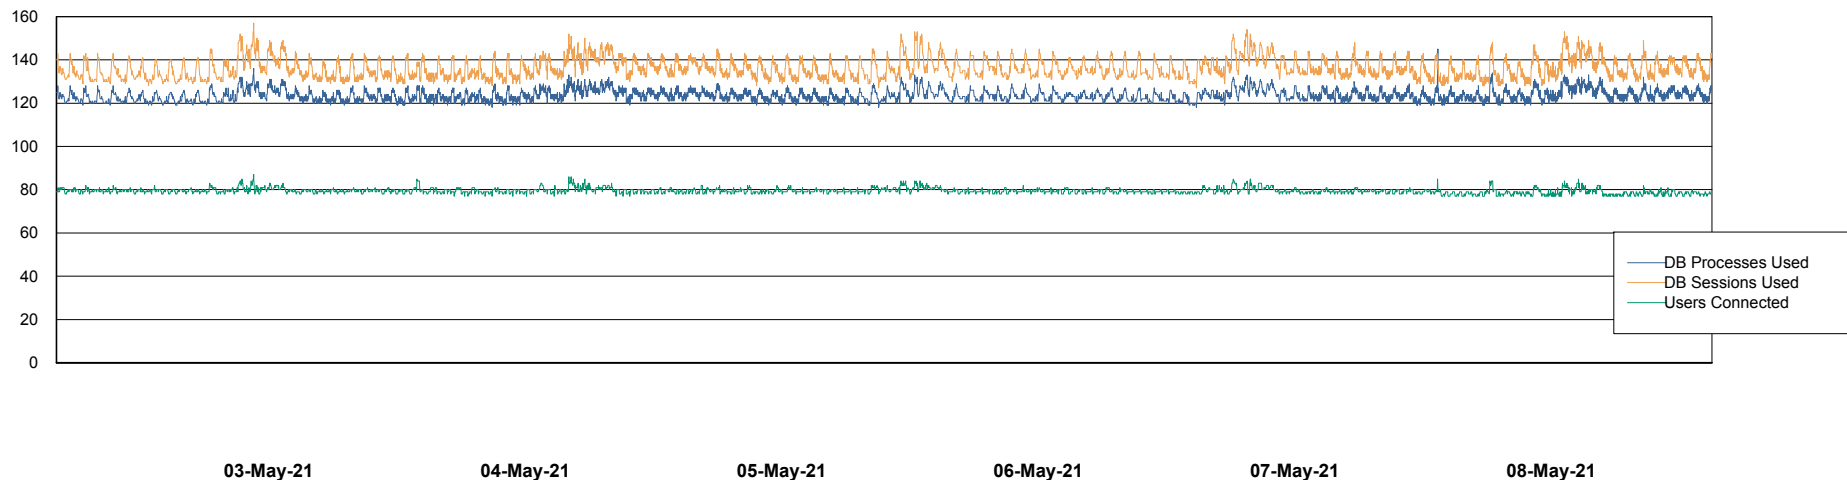

Database Performance VOSBIDB_Production