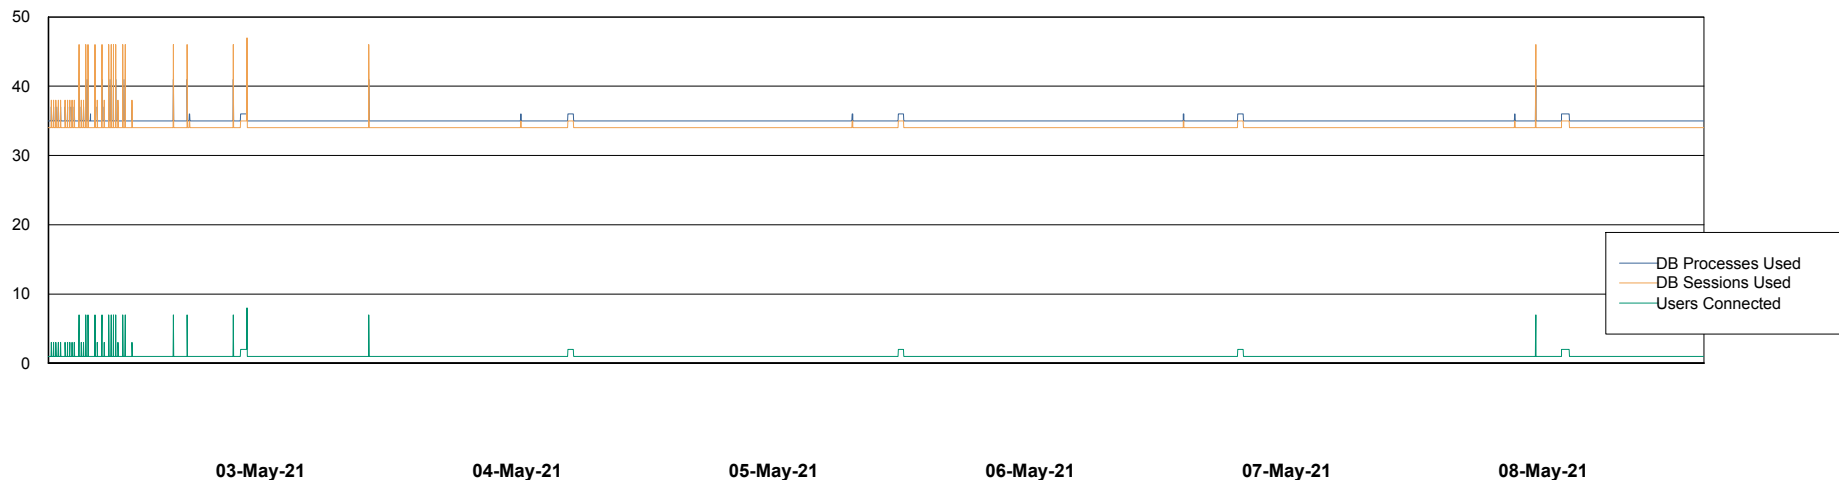

Database Performance VENDB_Standby