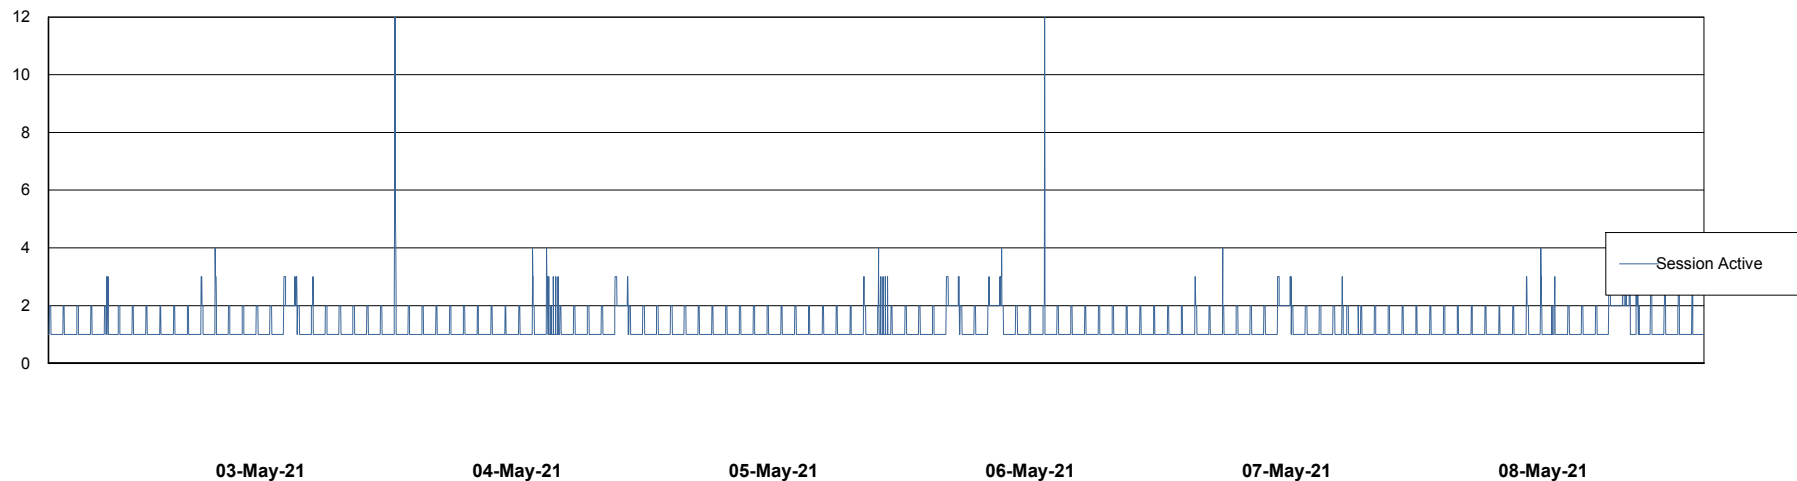

Weekly SLA Customer Report

Customer VEN_Production
Database ID 35

Harddisk Usage VEN_PRD_DB_BI

	Free disk space on c: (%)	Total disk space on c: (Gb)	Free disk space on d: (%)	Total disk space on d: (Gb)
05-May-21	51	102	23	601
04-May-21	51	102	24	601
03-May-21	51	102	24	601
02-May-21	51	102	24	601

Weekly SLA Customer Report

Customer VEN_Production
Database ID 35

Database Performance VENDB_BI

Weekly SLA Customer Report

Customer VEN_Production
Database ID 35

Database Performance VENDB_Production

Weekly SLA Customer Report