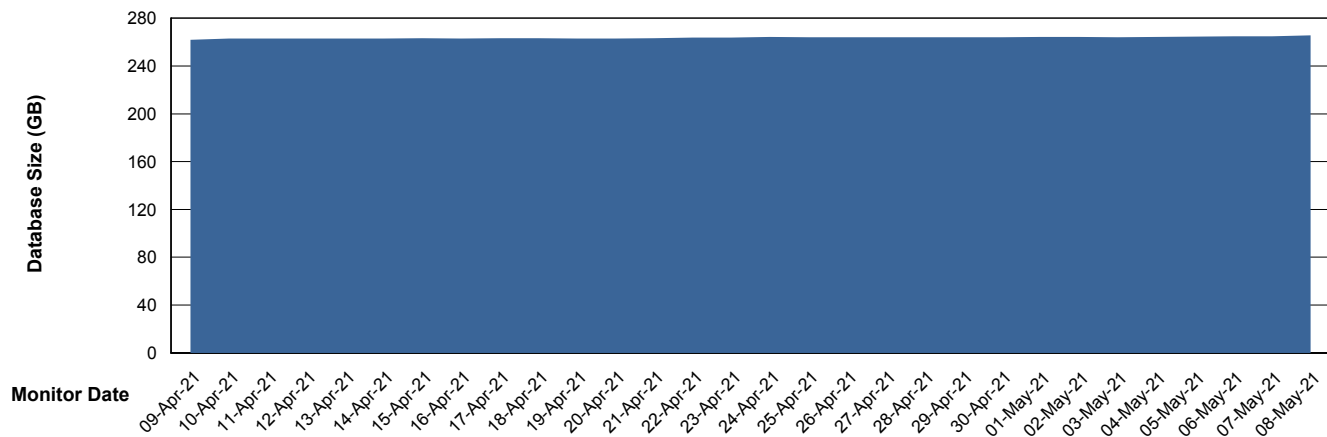

DATABASE SIZE VENDB_Production

Database growth over last month