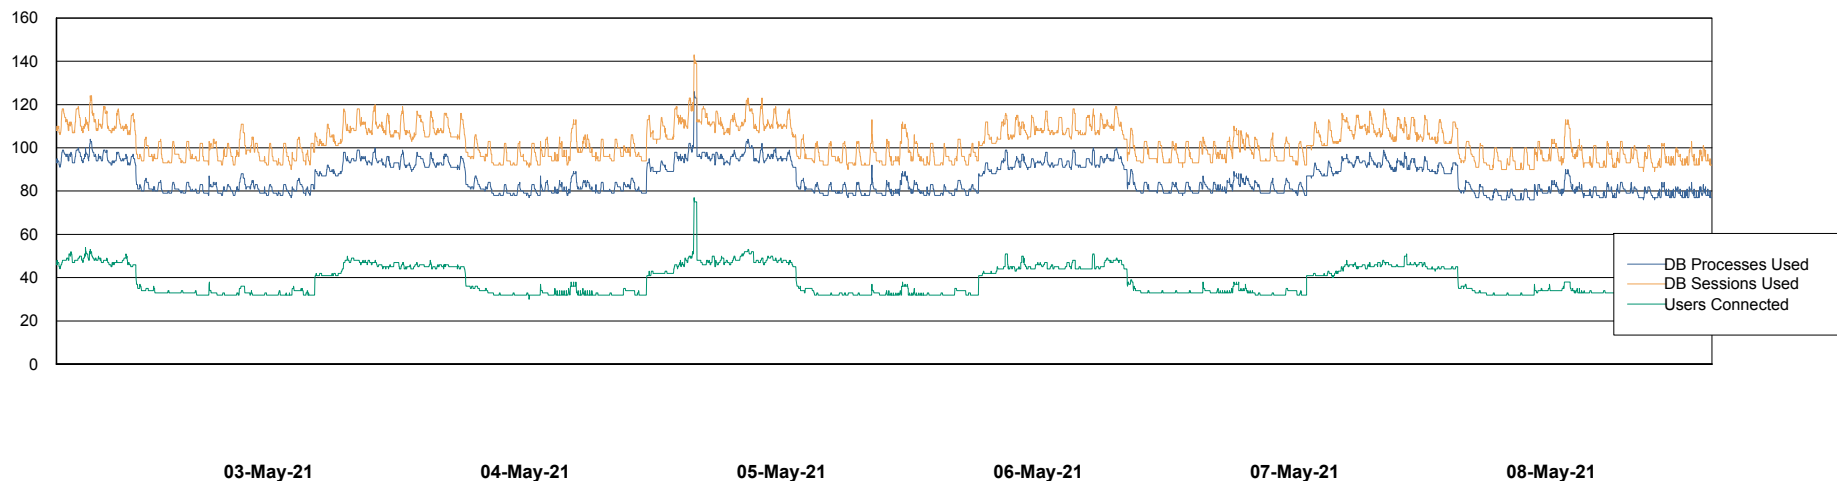

Weekly SLA Customer Report

Customer VEN_Production
Database ID 35

Database Performance VENDB_BI

Weekly SLA Customer Report

Customer VEN_Production
Database ID 35

Database Performance VENDB_Production

Weekly SLA Customer Report