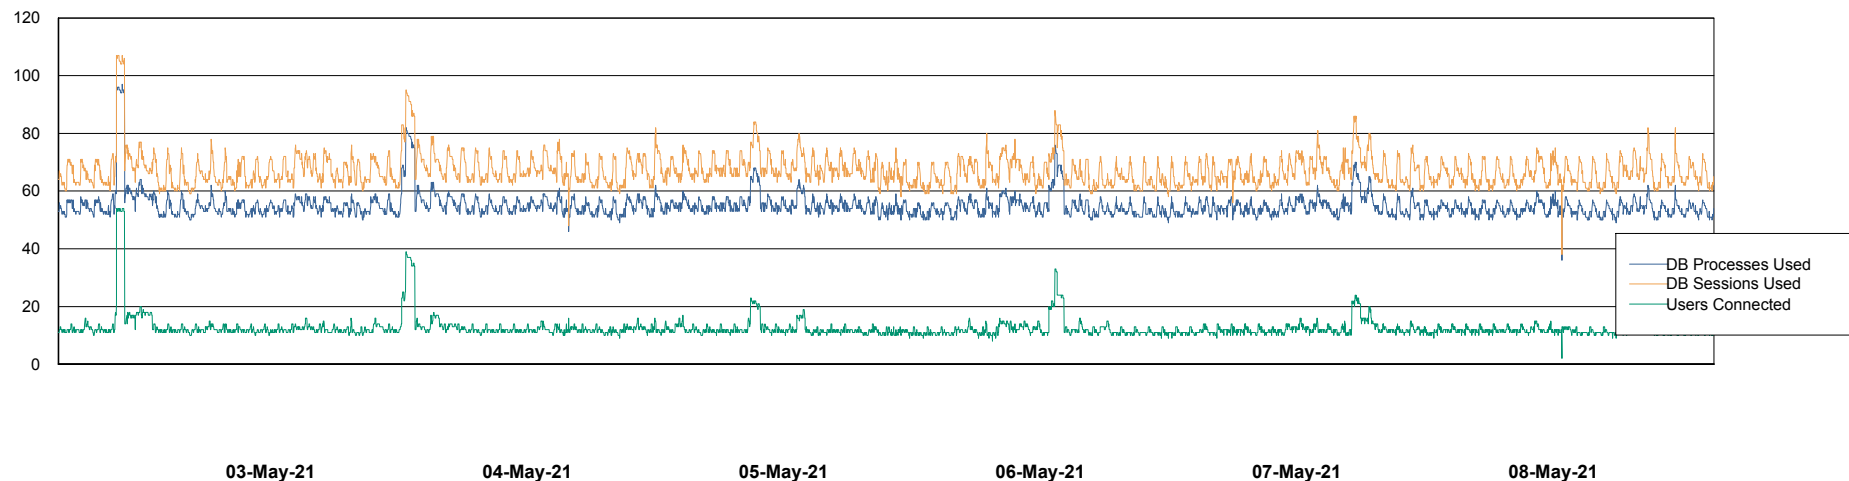

Weekly SLA Customer Report

Customer VEN_Production
Database ID 35

Harddisk Usage VEN_PRD_DB_BI

	Free disk space on c: (%)	Total disk space on c: (Gb)	Free disk space on d: (%)	Total disk space on d: (Gb)
05-May-21	51	102	23	601
04-May-21	51	102	24	601
03-May-21	51	102	24	601
02-May-21	51	102	24	601

Weekly SLA Customer Report

Customer VEN_Production
Database ID 35

Database Performance VENDB_BI

Weekly SLA Customer Report

Customer VEN_Production
Database ID 35

Database Performance VENDB_Production

Weekly SLA Customer Report