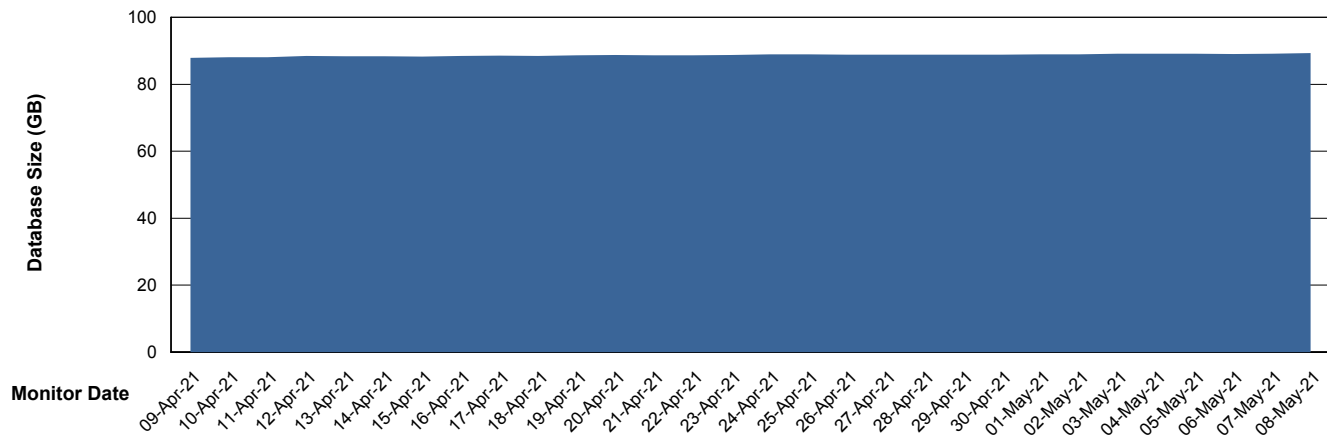

Customer VEN_Production
Database ID 35

Database Performance VENDB_Standby

Weekly SLA Customer Report

Customer VEN_Production
Database ID 35

DATABASE SIZE VENDB_BI

Database growth over last month

DATABASE SIZE VENDB_Production