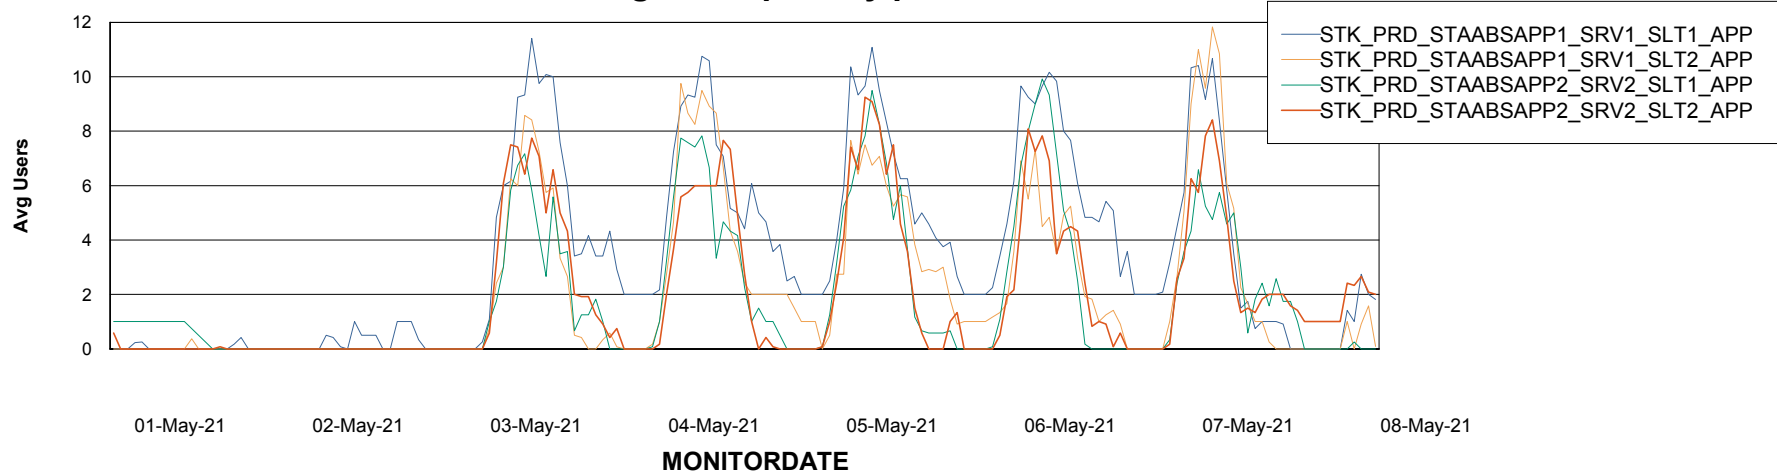

Avg users per day per ABS server