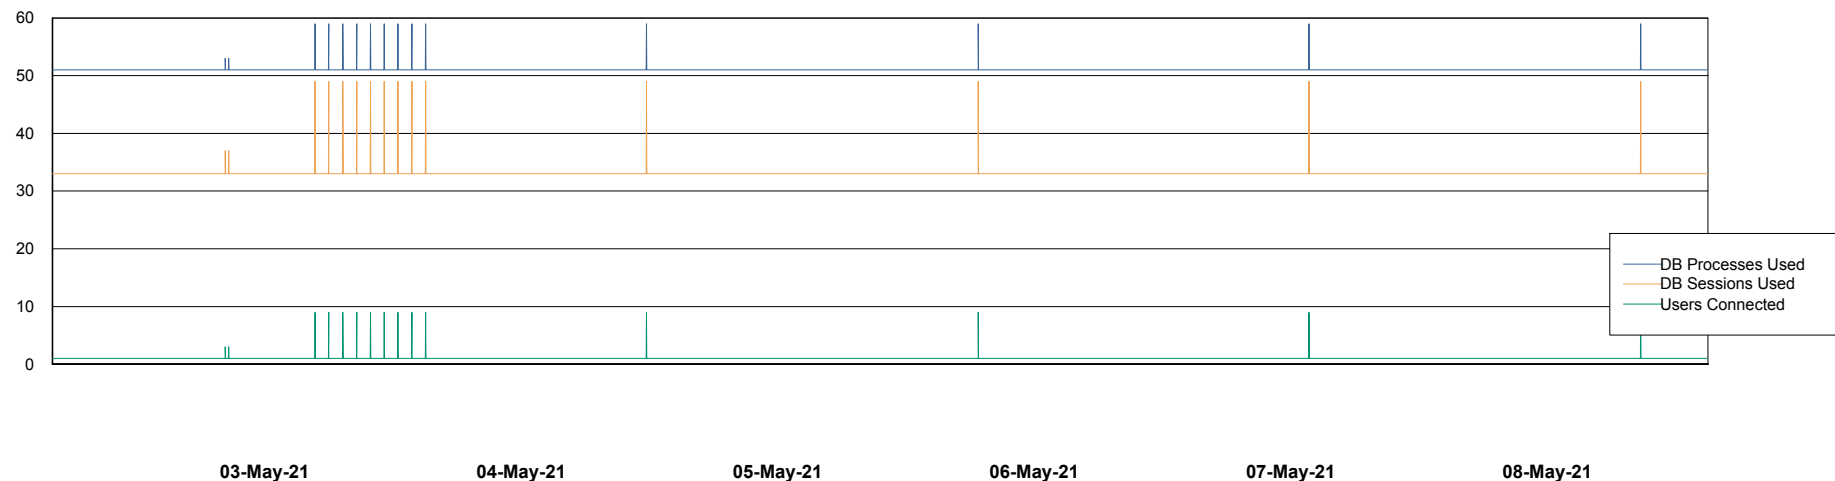

Weekly SLA Customer Report

Customer STK_Production
Database ID 82

Database Performance STKDB_ABS1 Production Database

Weekly SLA Customer Report

Customer STK_Production
Database ID 82

Database Performance STKDB_ABS1SB Standby Database