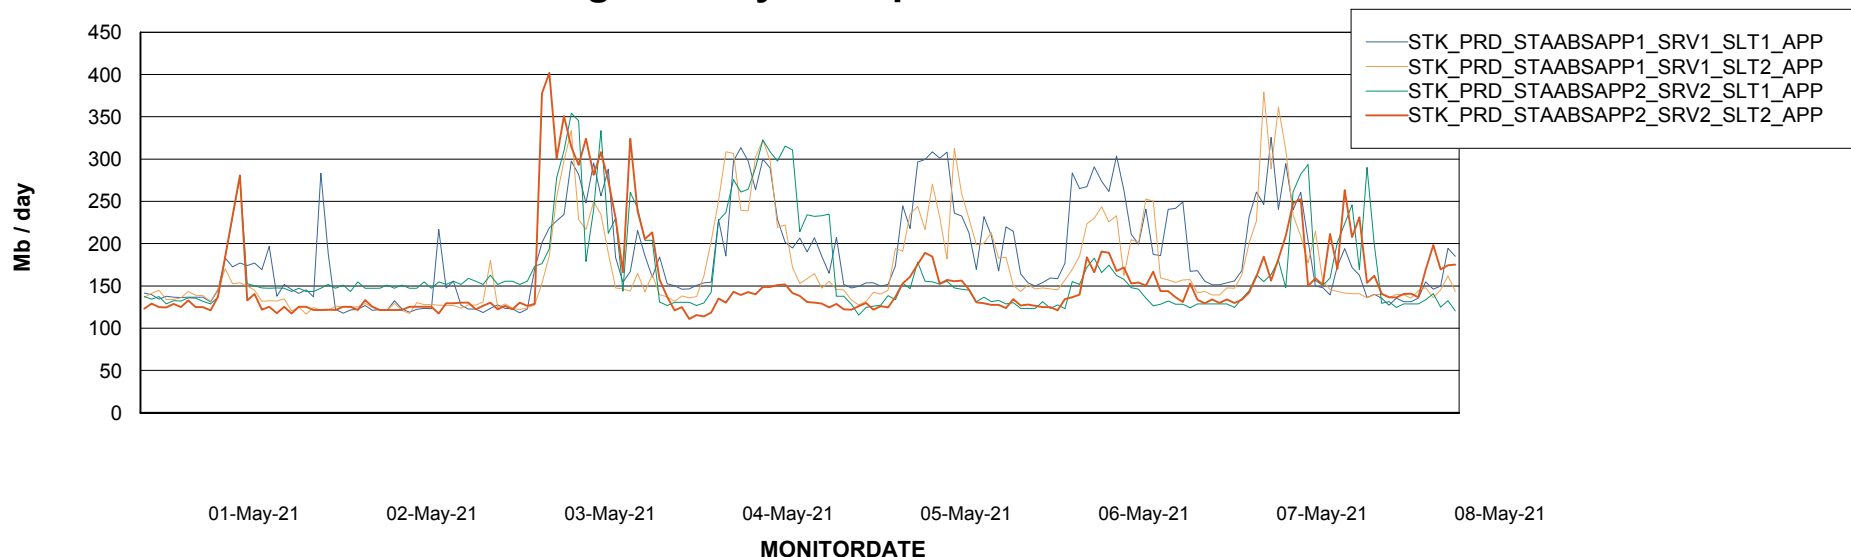

ABSolute Application Server Services

Avg memory used per ABS Server Service