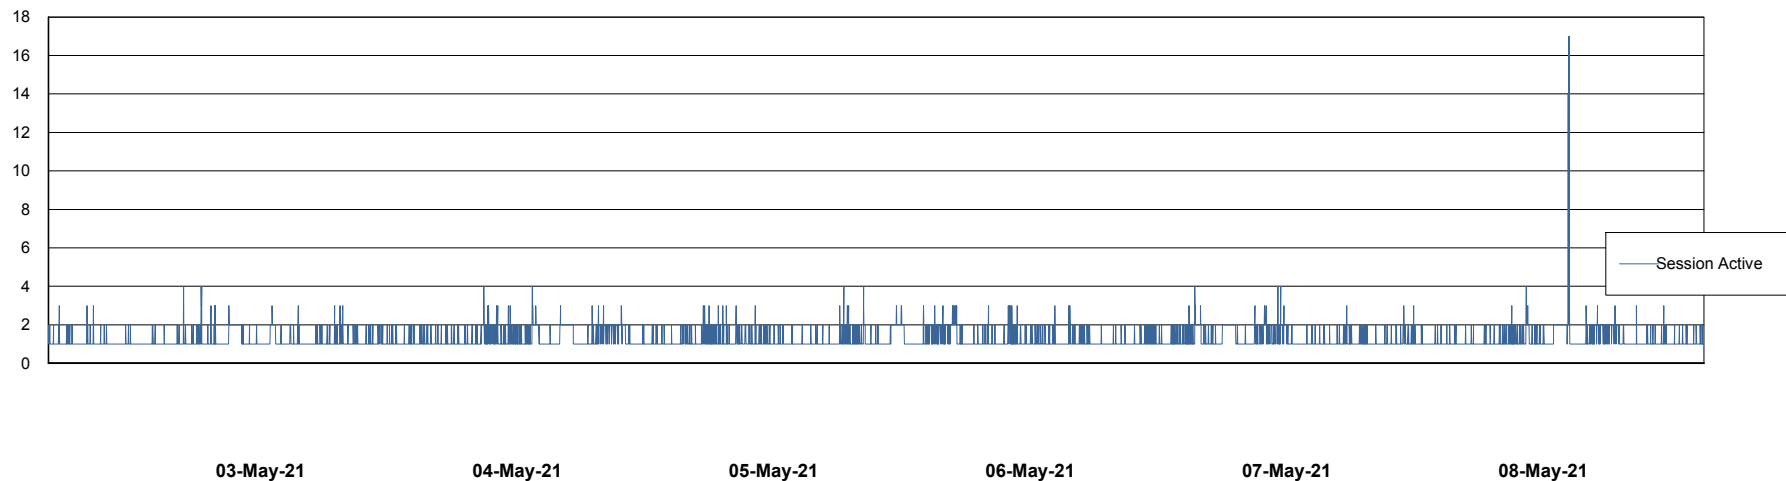

Weekly SLA Customer Report

Customer STK_Production
Database ID 82

Harddisk Usage STK_STAABSDB2 Standby DB Server

	Free disk space on c: (%)	Total disk space on c: (Gb)	Free disk space on d: (%)	Total disk space on d: (Gb)	Free disk space on e: (%)	Total disk space on e: (Gb)
08-May-21	71	99	39	350	24	1,000
07-May-21	71	99	39	350	24	1,000
06-May-21	71	99	39	350	24	1,000
05-May-21	71	99	39	350	24	1,000
04-May-21	71	99	38	350	24	1,000
03-May-21	71	99	39	350	24	1,000
02-May-21	71	99	39	350	24	1,000

Weekly SLA Customer Report

Customer STK_Production
Database ID 82

Database Performance STKDB_ABS1 Production Database

Weekly SLA Customer Report

Customer STK_Production
Database ID 82

Database Performance STKDB_ABS1SB Standby Database