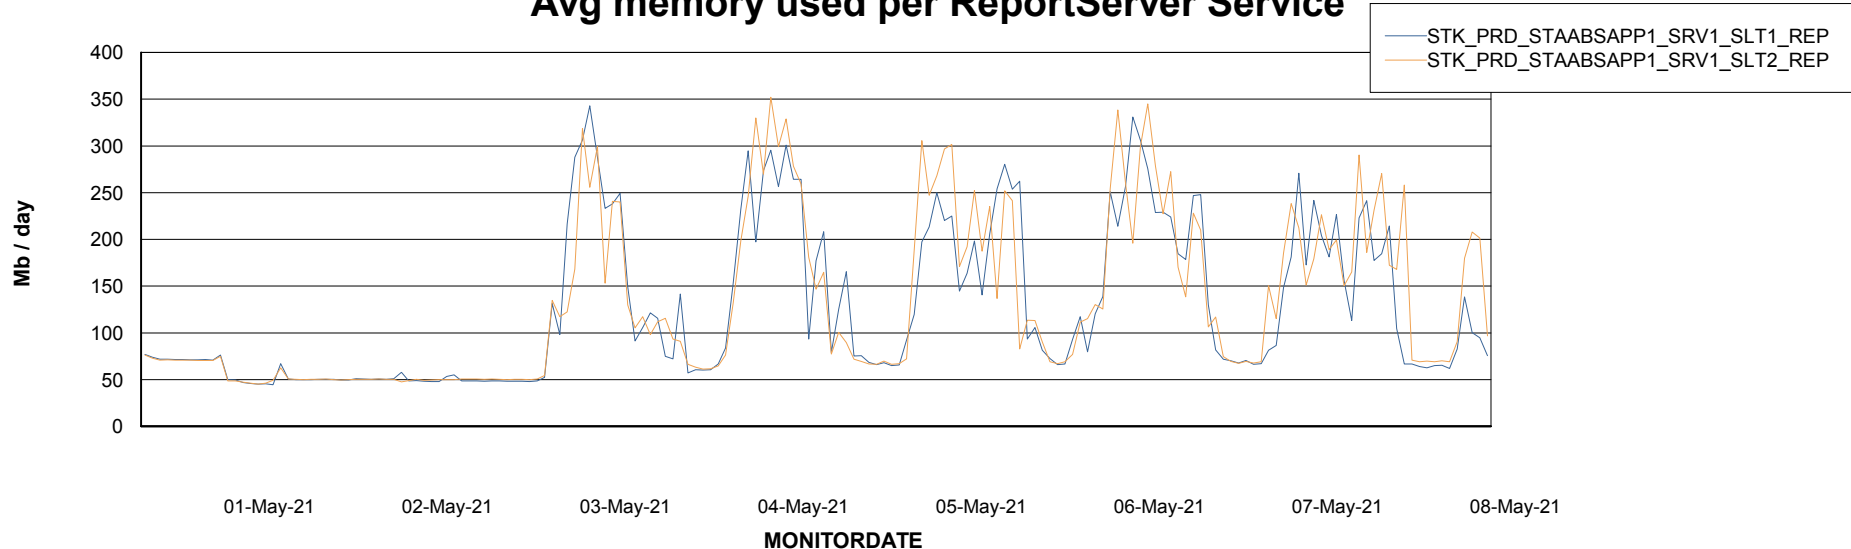

Avg memory used per ABS Server Service

Avg users per day per ABS server

Weekly SLA Customer Report

Customer STK_Production
Database ID 82

ABSSolute Application ReportServer Services

Avg memory used per ReportServer Service