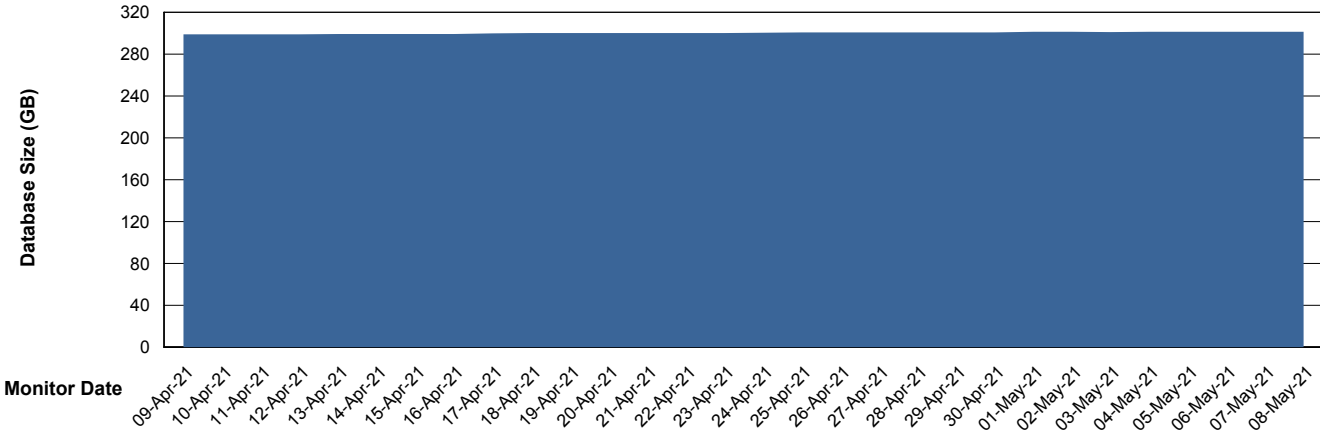

Database growth over last month

Database Tablespace STKDB_ABS1 Production Database

Date	Tablespace Name	Filesize (Gb)	Usedsize (Gb)	Percentage free
08-May-21	ABSDATA	177	122	31
	INDX	206	171	17
07-May-21	ABSDATA	177	122	31
	INDX	206	171	17
06-May-21	ABSDATA	177	122	31
	INDX	206	171	17
05-May-21	ABSDATA	177	122	31
	INDX	206	171	17
04-May-21	ABSDATA	177	122	31
	INDX	206	171	17
03-May-21	ABSDATA	177	122	31
	INDX	206	171	17
02-May-21	ABSDATA	177	122	31
	INDX	206	171	17