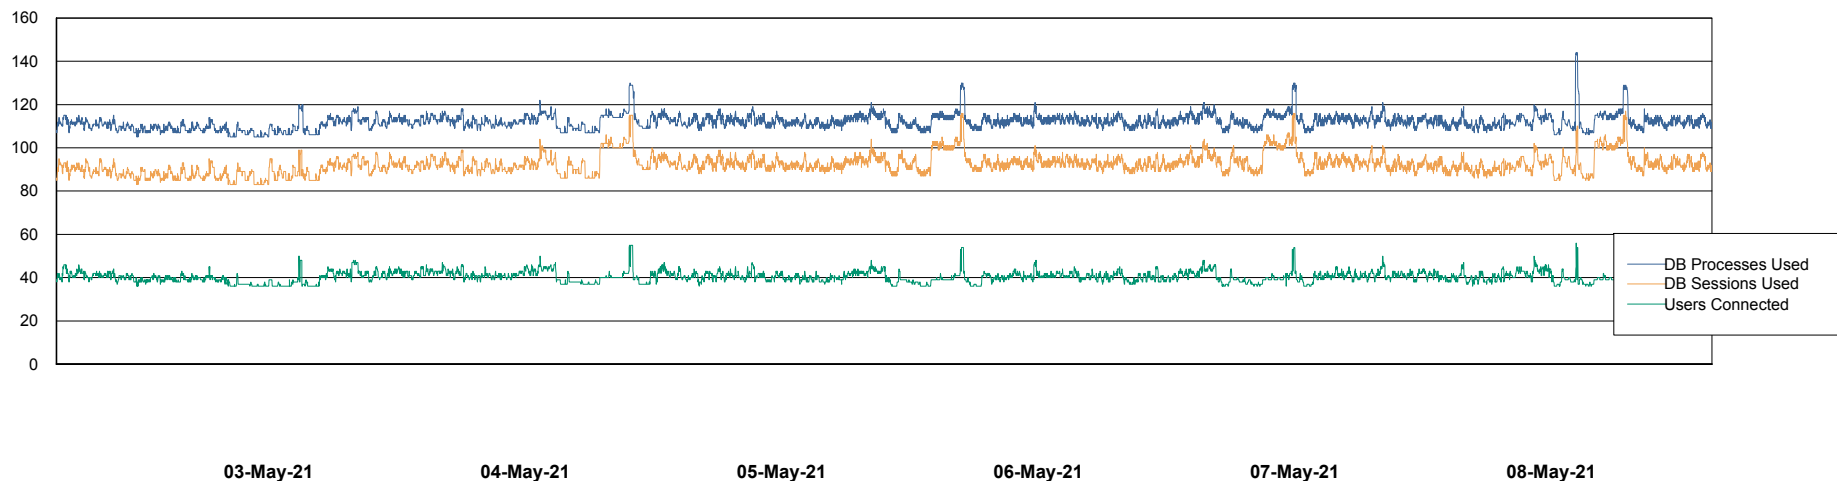

Database Performance STKDB_ABS1 Production Database