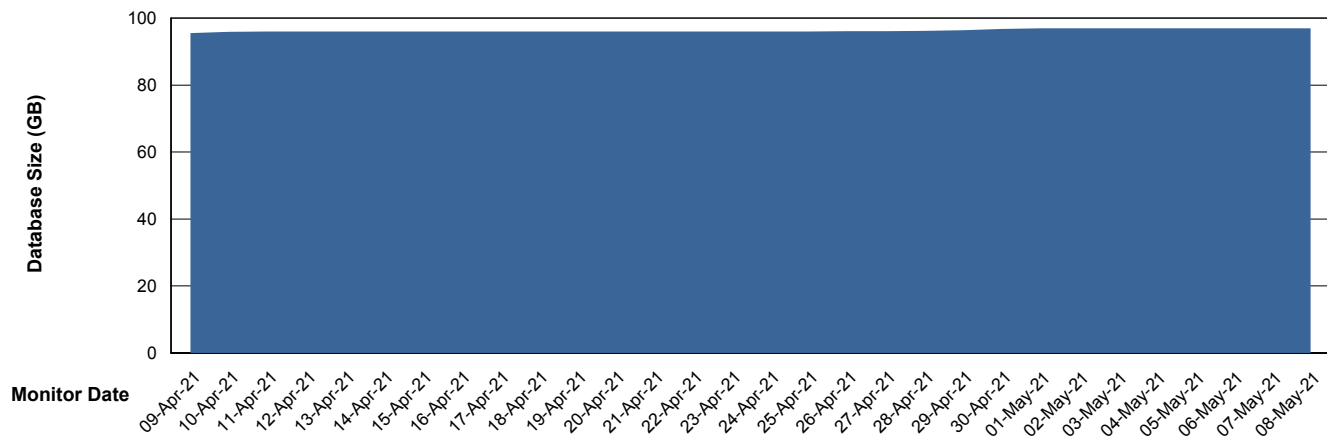

DATABASE SIZE SPODB_Production

Database growth over last month