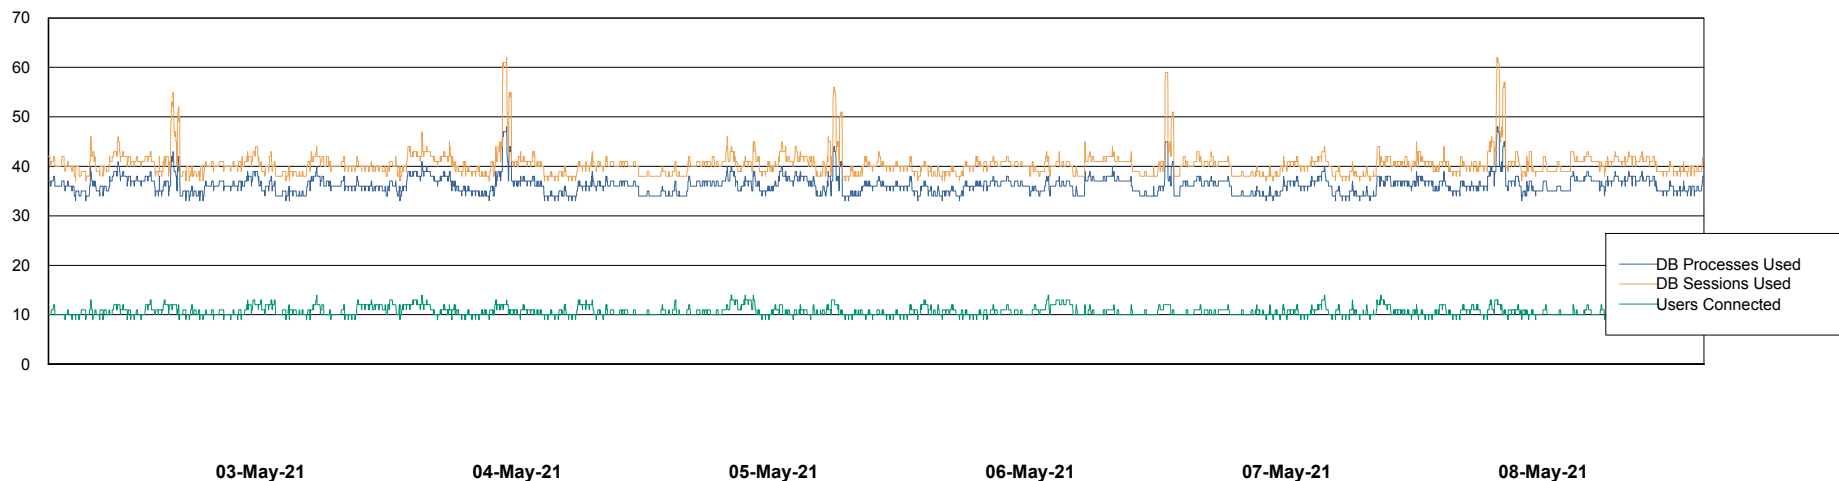

Database Performance SPODB_BI