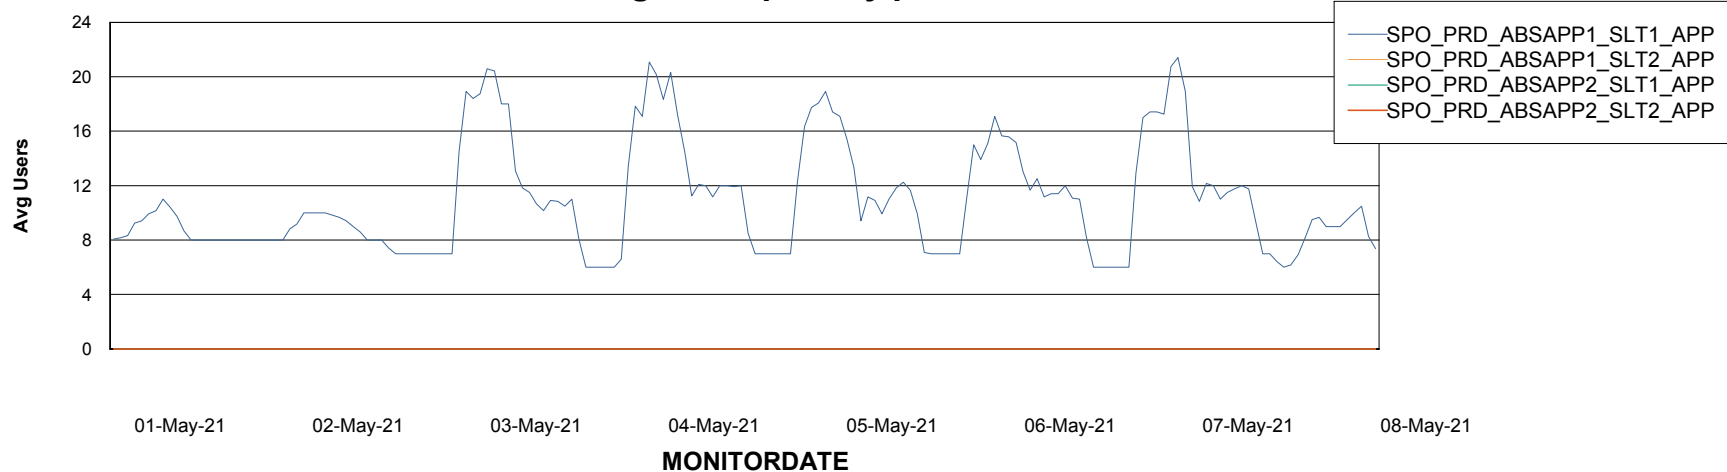

Weekly SLA Customer Report

Customer SPO_Production Silver
 Database ID 57

Database Tablespace SPODB_Production

Date	Tablespace Name	Filesize (Gb)	Usedsize (Gb)	Percentage free
08-May-21	ABSDATA	44	36	18
	INDX	73	59	19
07-May-21	ABSDATA	44	36	18
	INDX	73	59	19
06-May-21	ABSDATA	44	36	18
	INDX	73	59	19
05-May-21	ABSDATA	44	36	18
	INDX	73	59	19
04-May-21	ABSDATA	44	36	18
	INDX	73	59	19
03-May-21	ABSDATA	44	36	18
	INDX	73	59	19
02-May-21	ABSDATA	44	36	18
	INDX	73	59	19

Standby Database Health SPO_Production Silver

Recovery lag for last 7 days

Weekly SLA Customer Report

Customer SPO_Production Silver
Database ID 57

ABSSolute Application Server Services

Avg memory used per ABS Server Service

Avg users per day per ABS server

Weekly SLA Customer Report

Customer SPO_Production Silver
Database ID 57

ABSSolute Application ReportServer Services

Avg memory used per ReportServer Service

Weekly SLA Customer Report