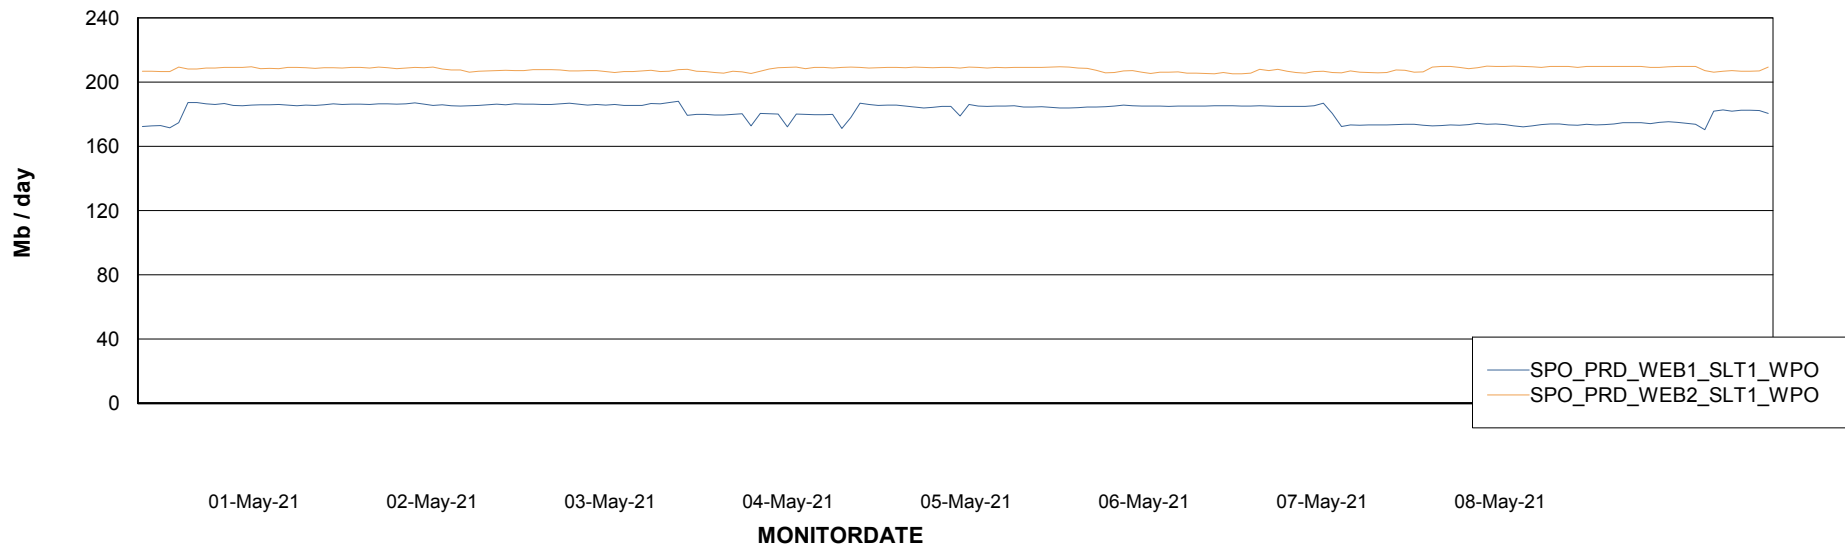

ABSSolute Web Component Services

Avg memory used per ABS Web component