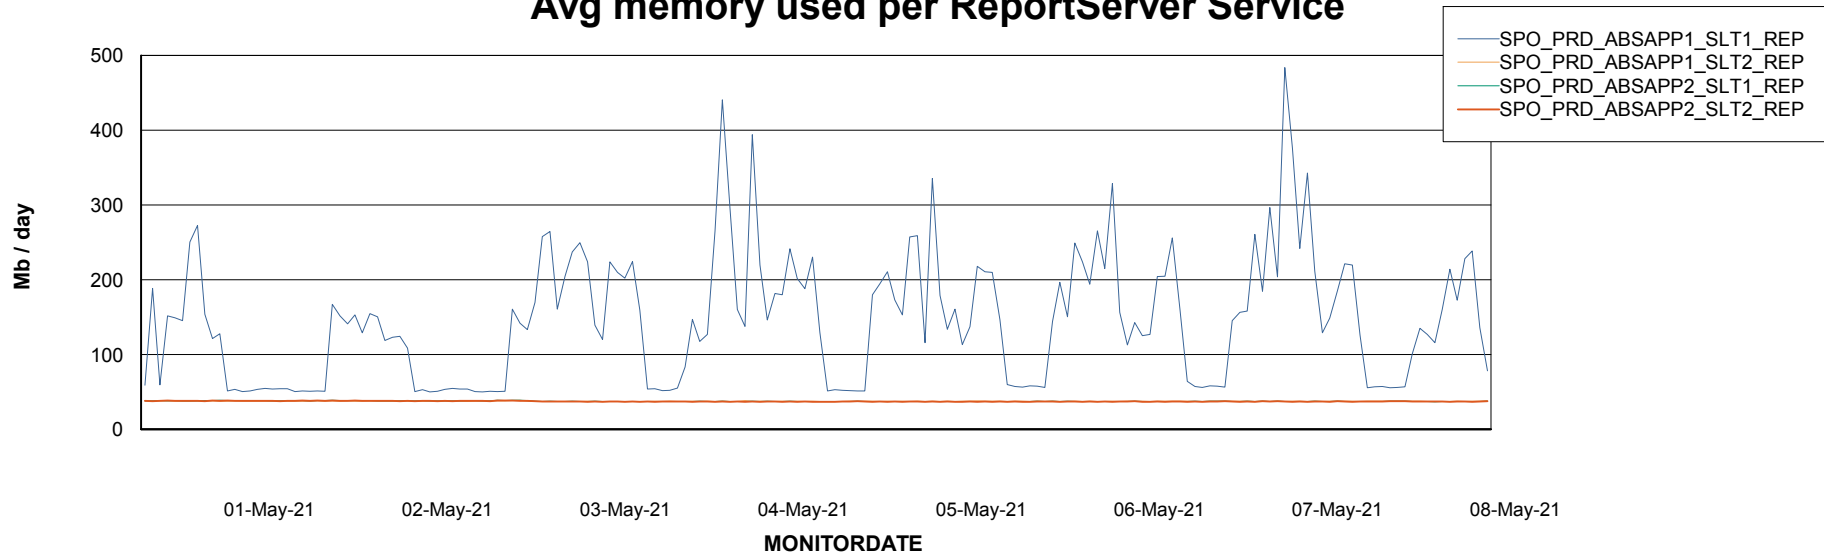

Avg users per day per ABS server

Weekly SLA Customer Report

Customer SPO_Production Silver
Database ID 57

ABSSolute Application ReportServer Services

Avg memory used per ReportServer Service

Weekly SLA Customer Report