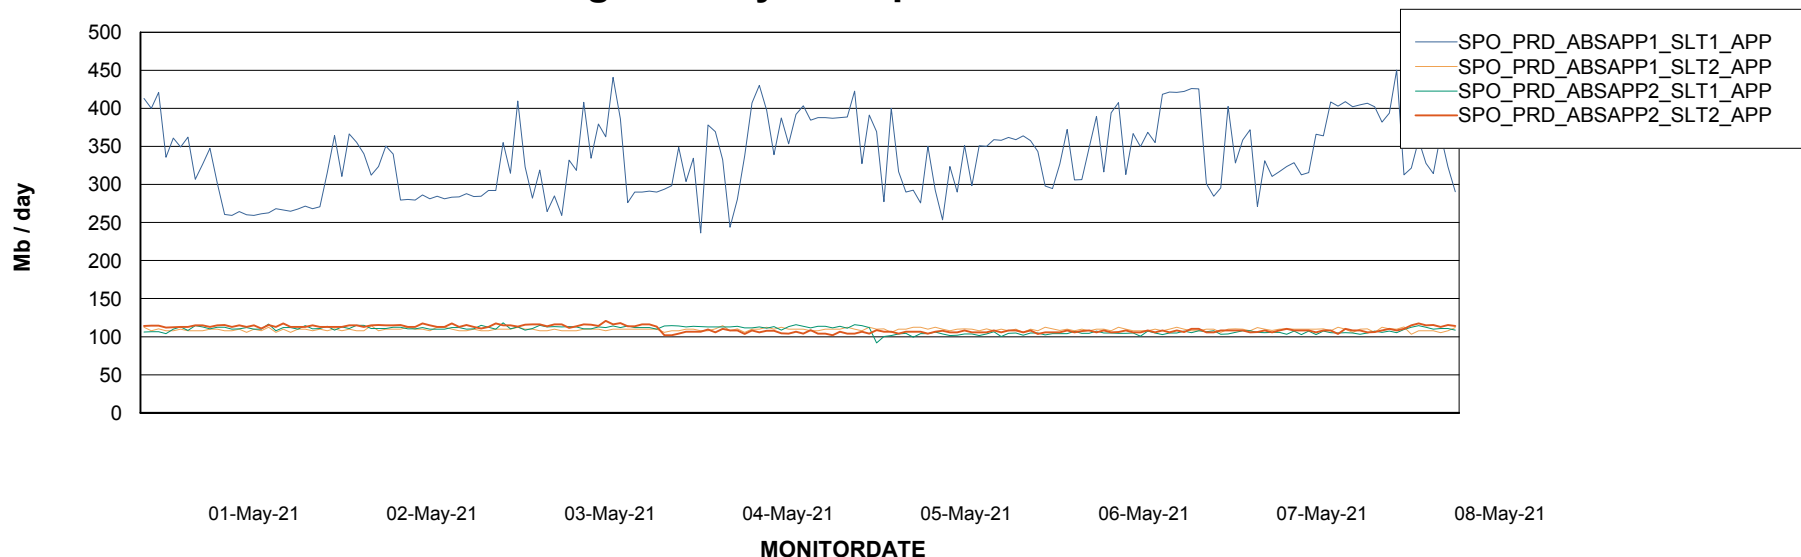

Standby Database Health SPO_Production Silver

Recovery lag for last 7 days

Weekly SLA Customer Report

Customer SPO_Production Silver
Database ID 57

ABSSolute Application Server Services

Avg memory used per ABS Server Service