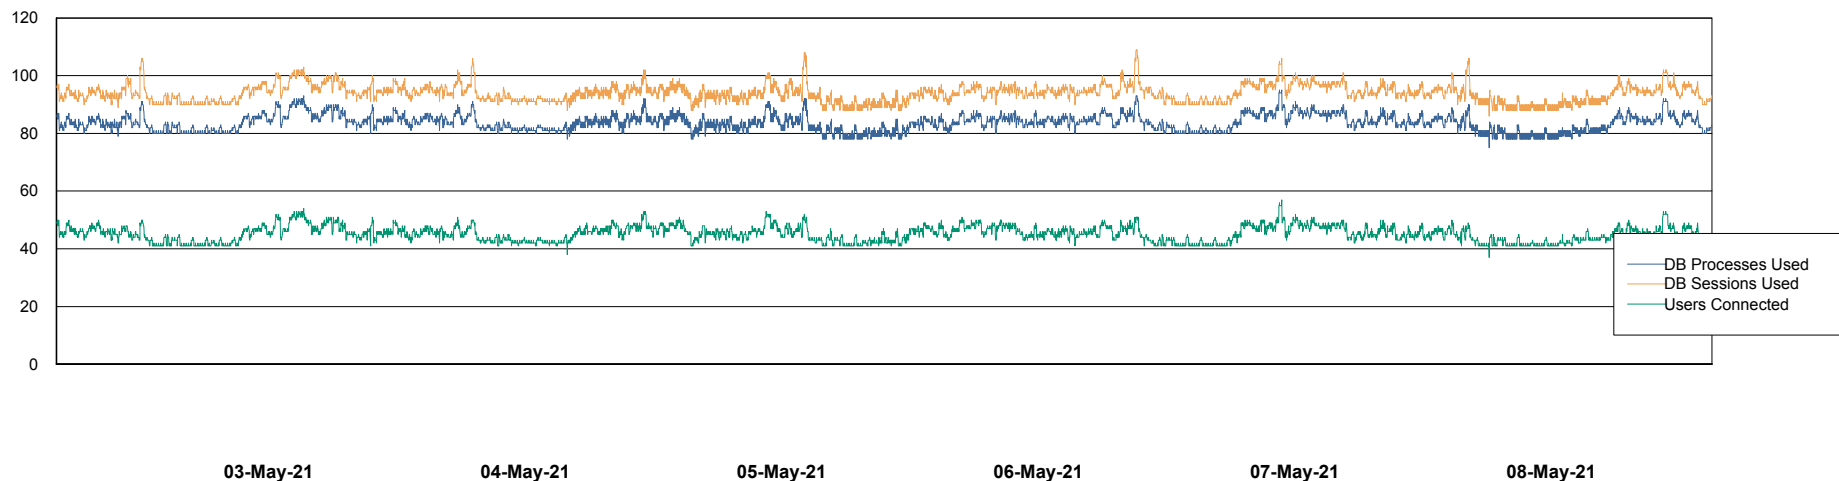

Weekly SLA Customer Report

Customer SPO_Production Silver
Database ID 57

Database Performance SPODB_BI

Weekly SLA Customer Report

Customer SPO_Production Silver
Database ID 57

Database Performance SPODB_Production

Weekly SLA Customer Report

Customer SPO_Production Silver
Database ID 57

Database Performance SPODB_Standby

Weekly SLA Customer Report

Customer SPO_Production Silver
Database ID 57

DATABASE SIZE SPODB_BI

Database growth over last month