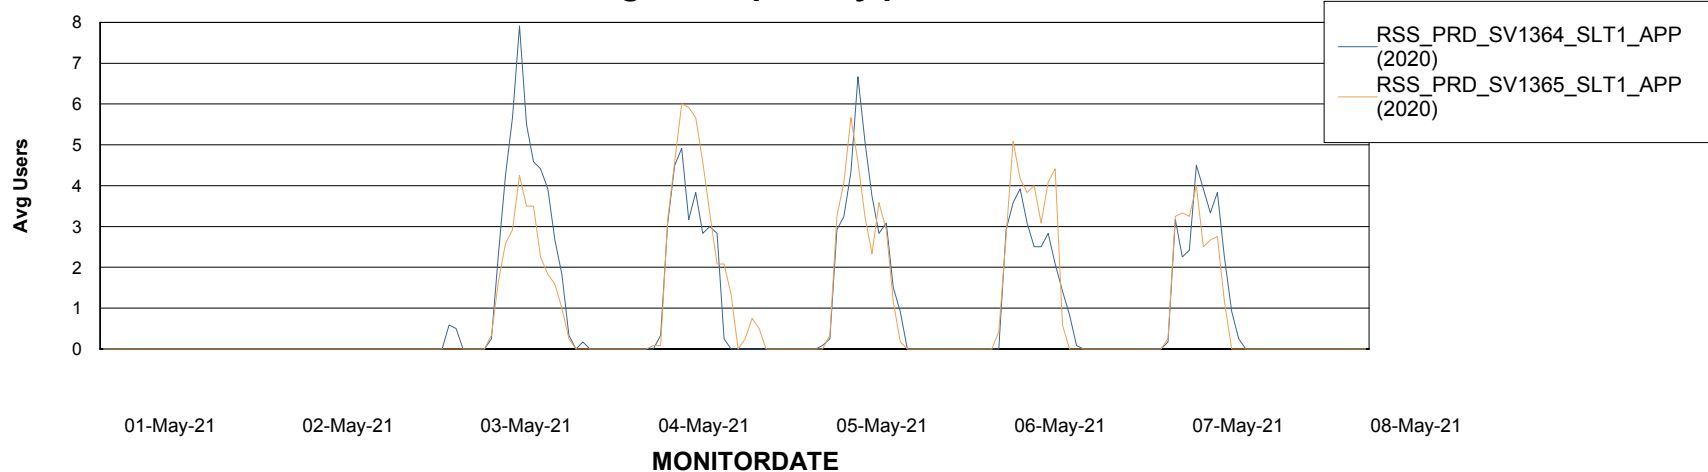

Avg users per day per ABS server