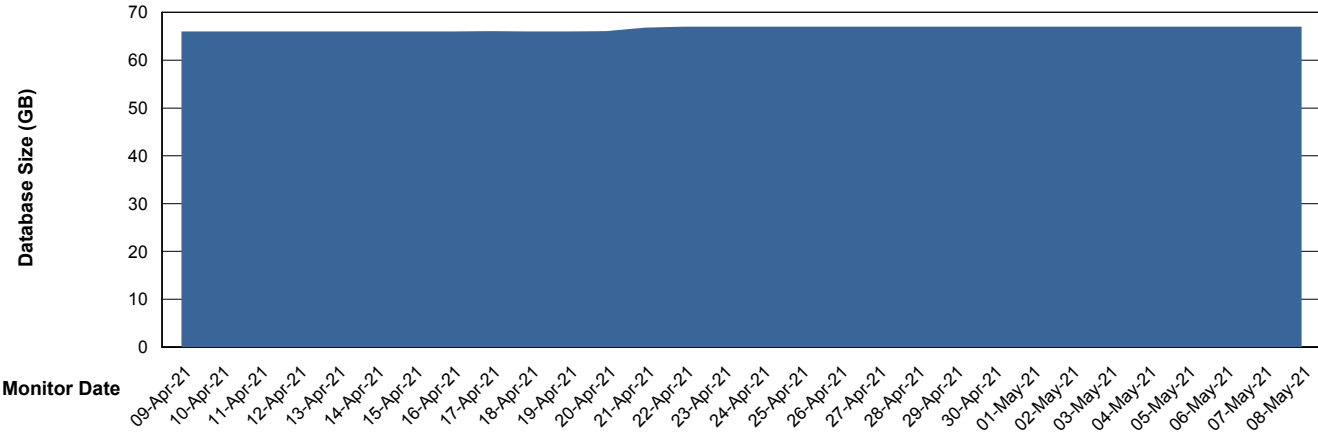

DATABASE SIZE RSS_DB_Primary (2020)

Database growth over last month

Database Tablespace RSS_DB_Primary (2020)

Date	Tablespace Name	Filesize (Gb)	Usedsize (Gb)	Percentage free
08-May-21	ABSDATA	42	32	24
	INDX	42	34	19
07-May-21	ABSDATA	42	32	24
	INDX	42	34	19
06-May-21	ABSDATA	42	32	24
	INDX	42	34	19
05-May-21	ABSDATA	42	32	24
	INDX	42	33	21
04-May-21	ABSDATA	42	32	24
	INDX	42	33	21
03-May-21	ABSDATA	42	32	24
	INDX	42	33	21
02-May-21	ABSDATA	42	32	24
	INDX	42	33	21