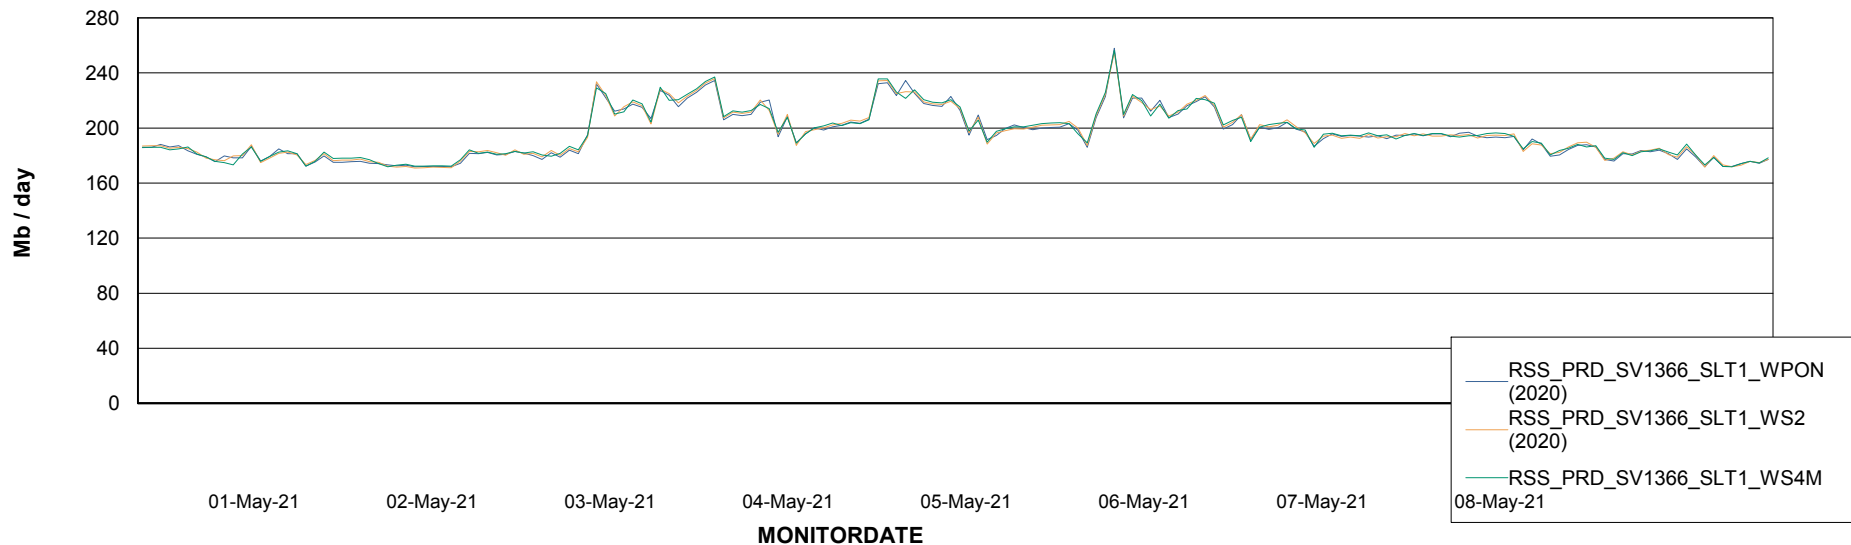

ABSSolute Web Component Services

Avg memory used per ABS Web component