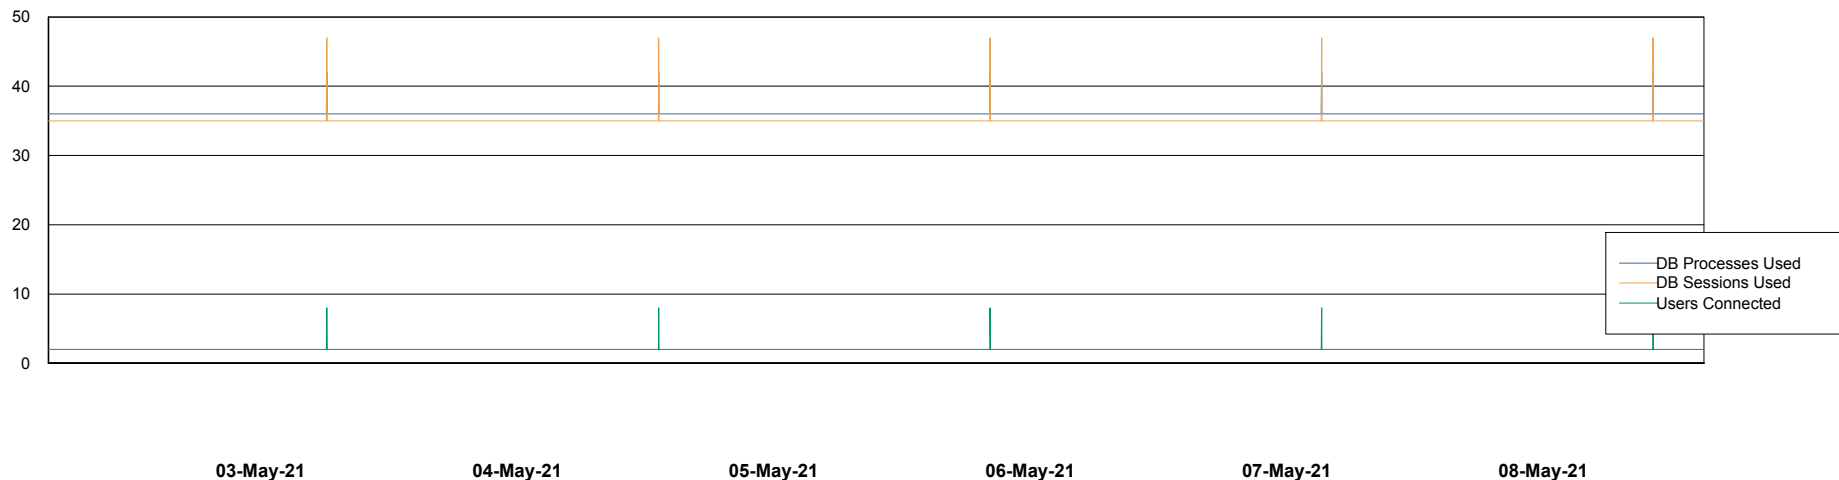

Database Performance RSS_DB_Standby (2020)