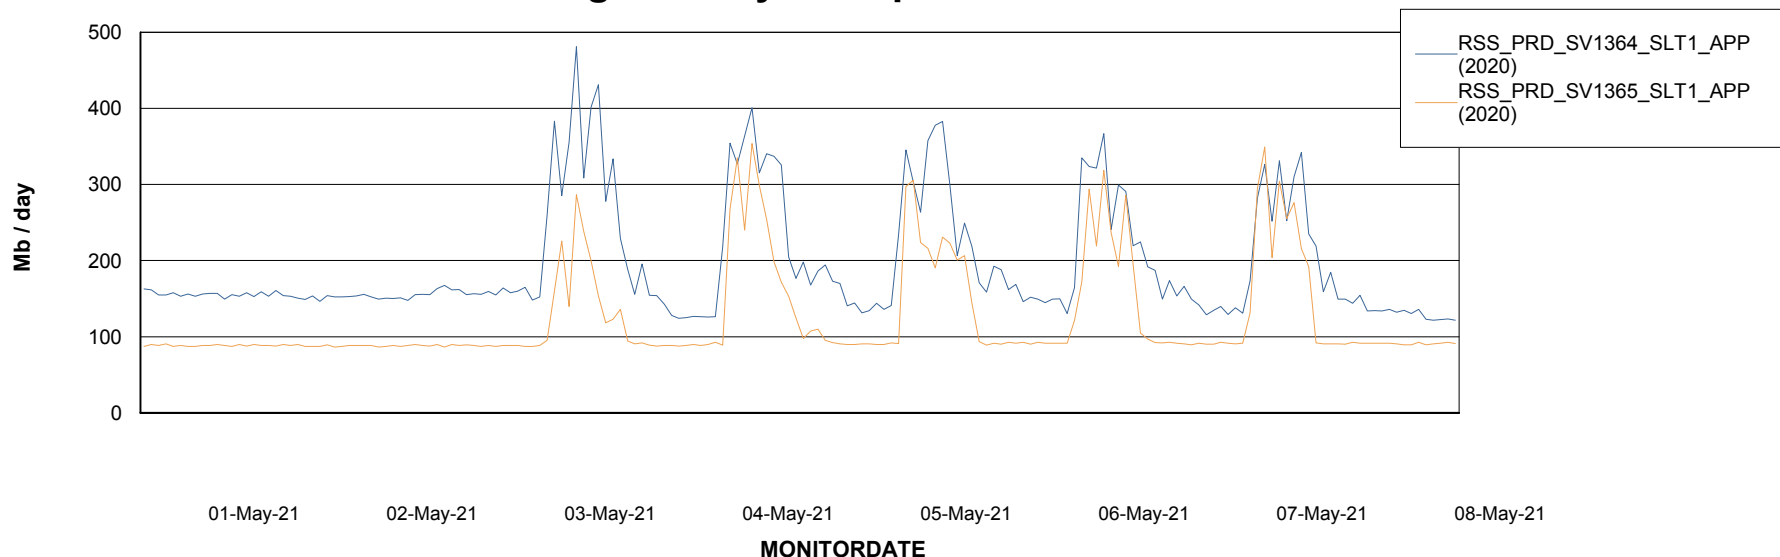

ABSSolute Application Server Services

Avg memory used per ABS Server Service