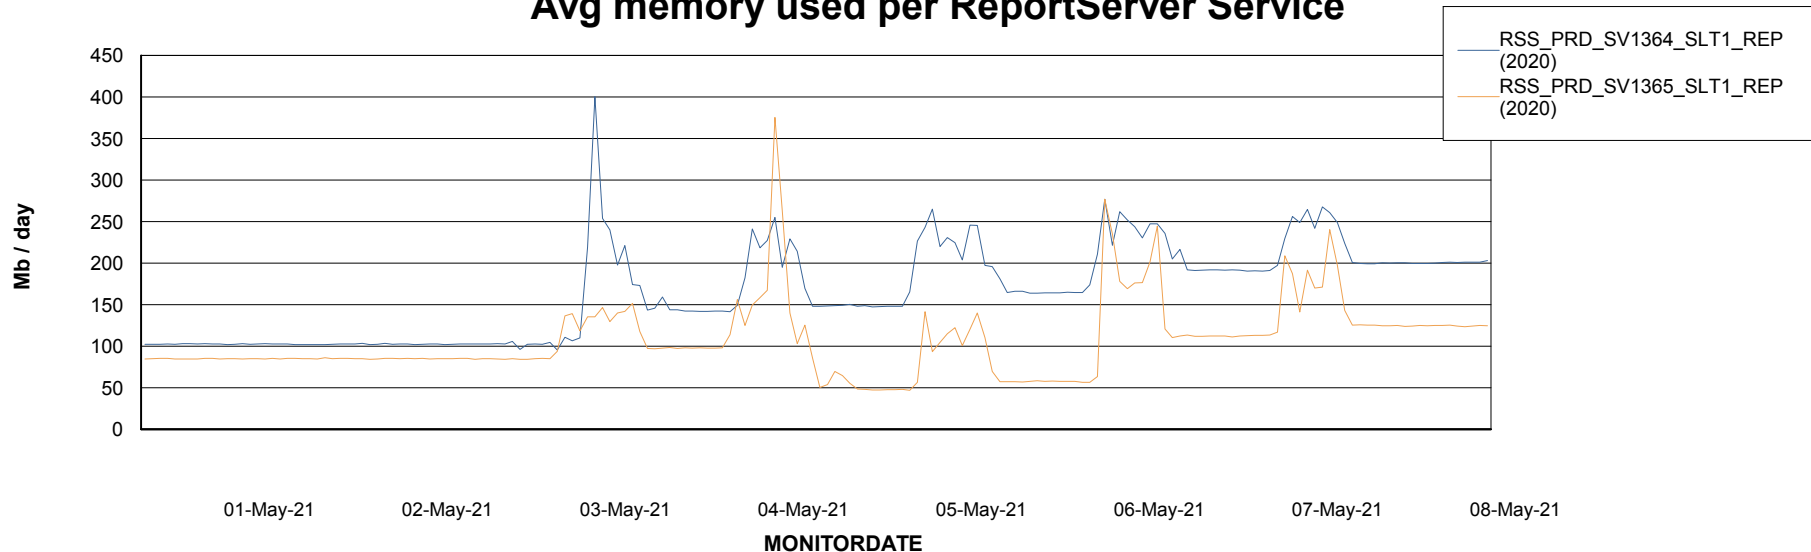

ABSSolute Application ReportServer Services

Avg memory used per ReportServer Service