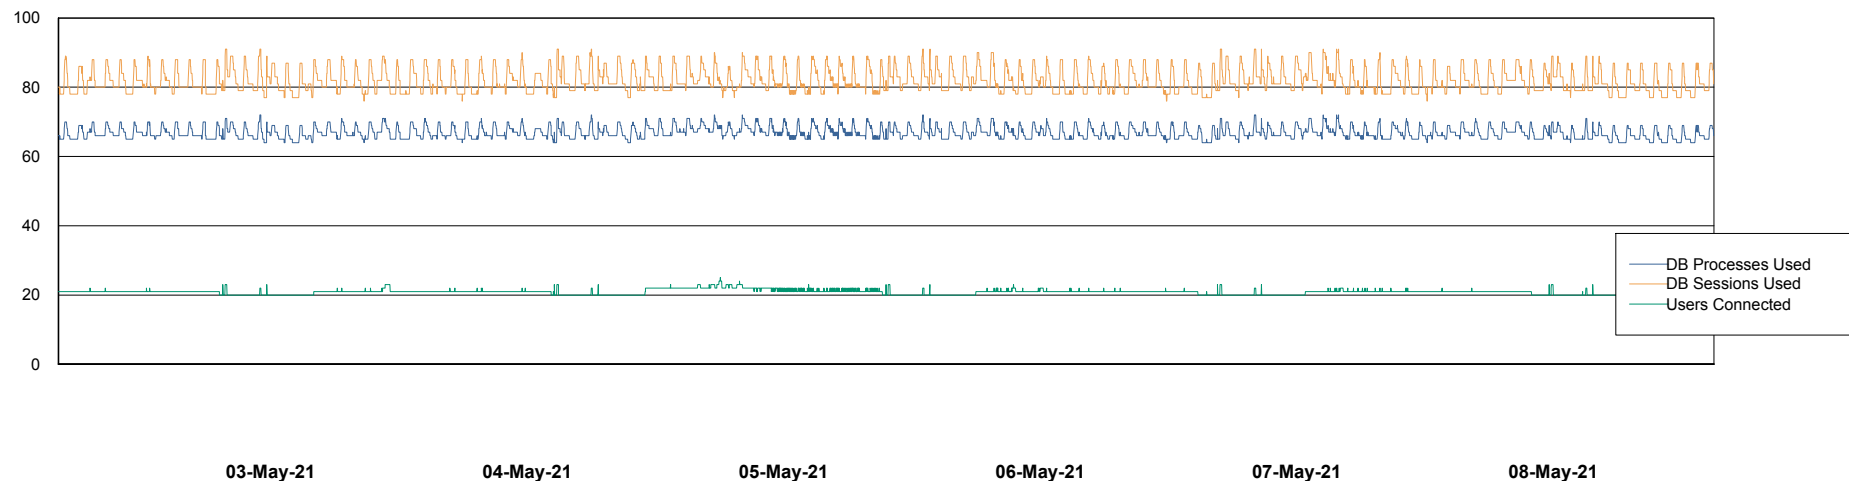

Database Performance RSS_DB_Primary (2020)