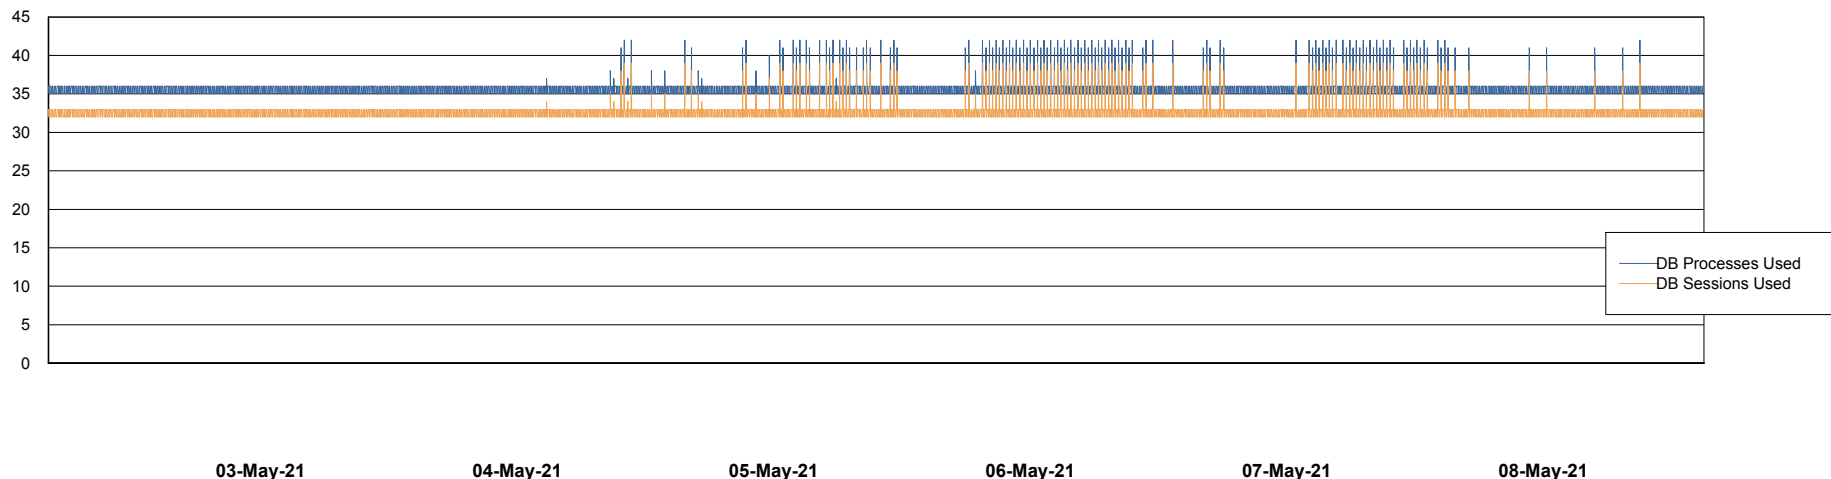

Database Performance RFLDB_Standby

DB Processes Max 1,000