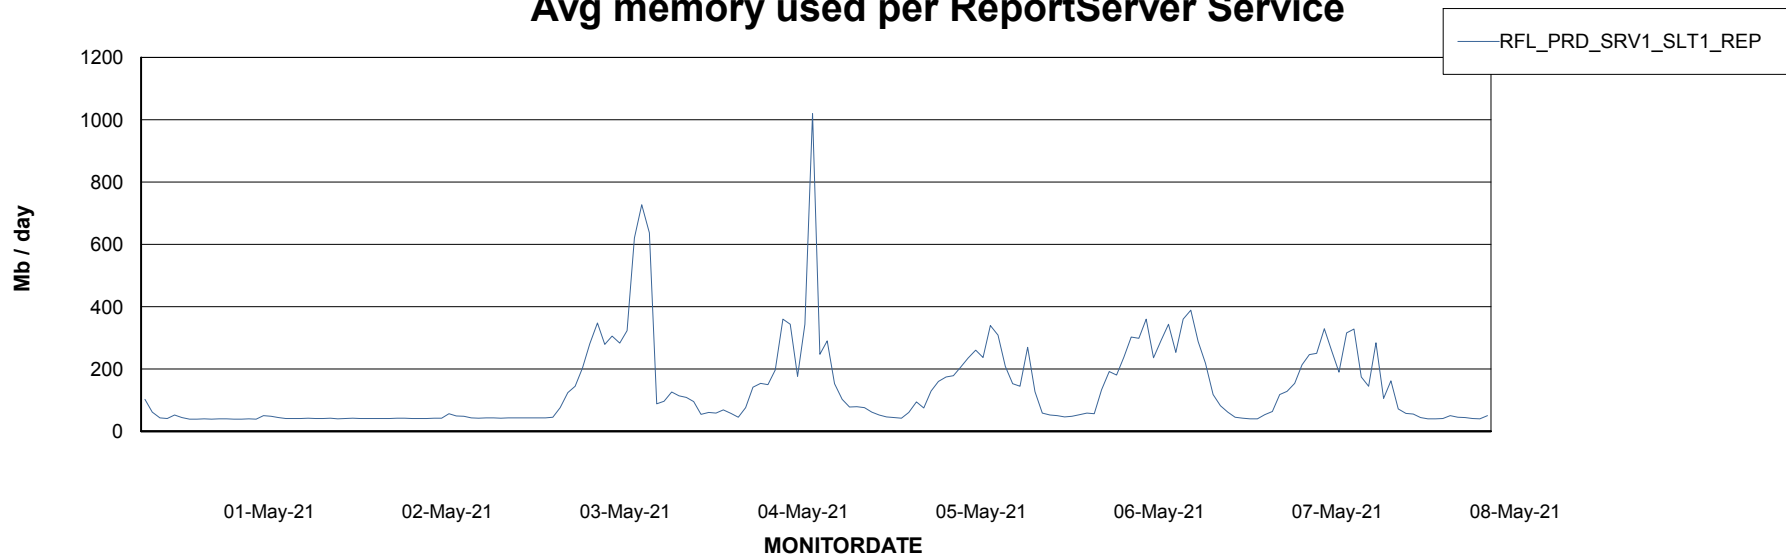

ABSSolute Application ReportServer Services

Avg memory used per ReportServer Service