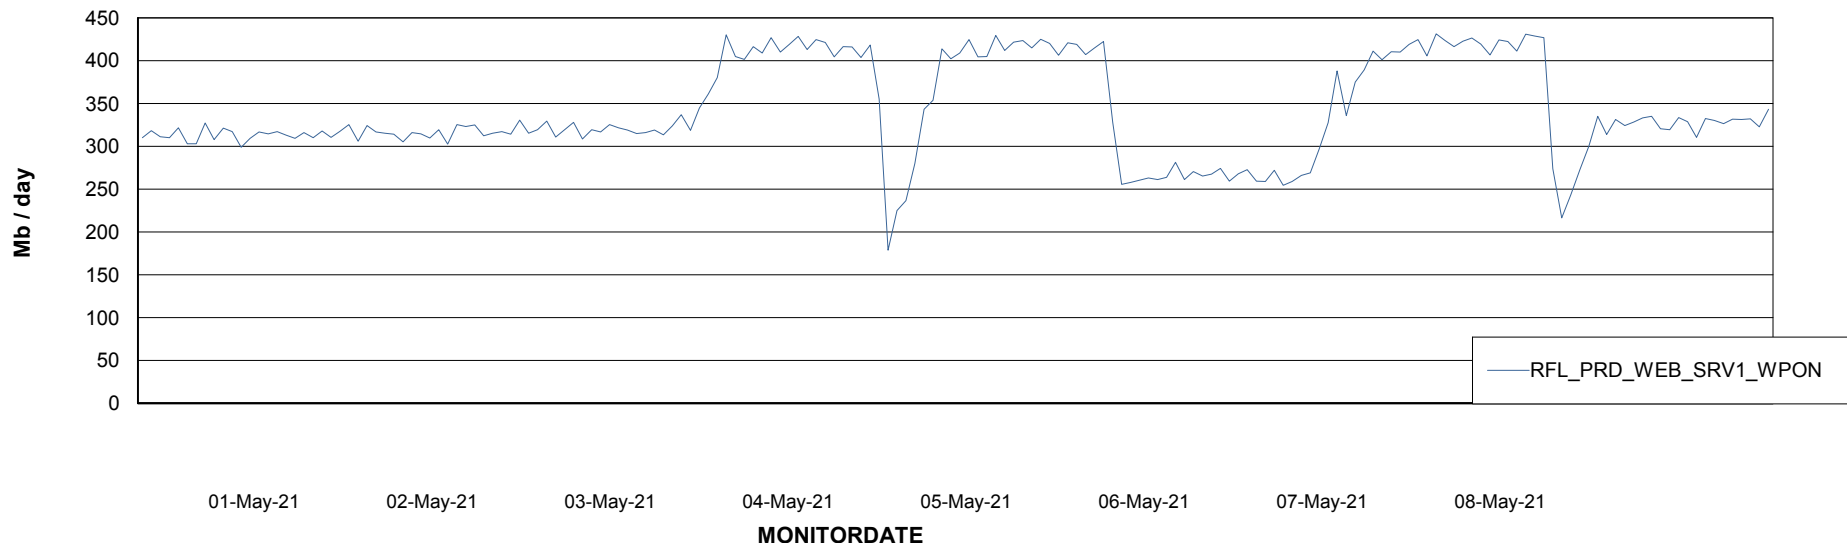

ABSSolute Application ReportServer Services

Avg memory used per ReportServer Service

Weekly SLA Customer Report

Customer RFL_Production
Database ID 36

ABSSolute Web Component Services

Avg memory used per ABS Web component