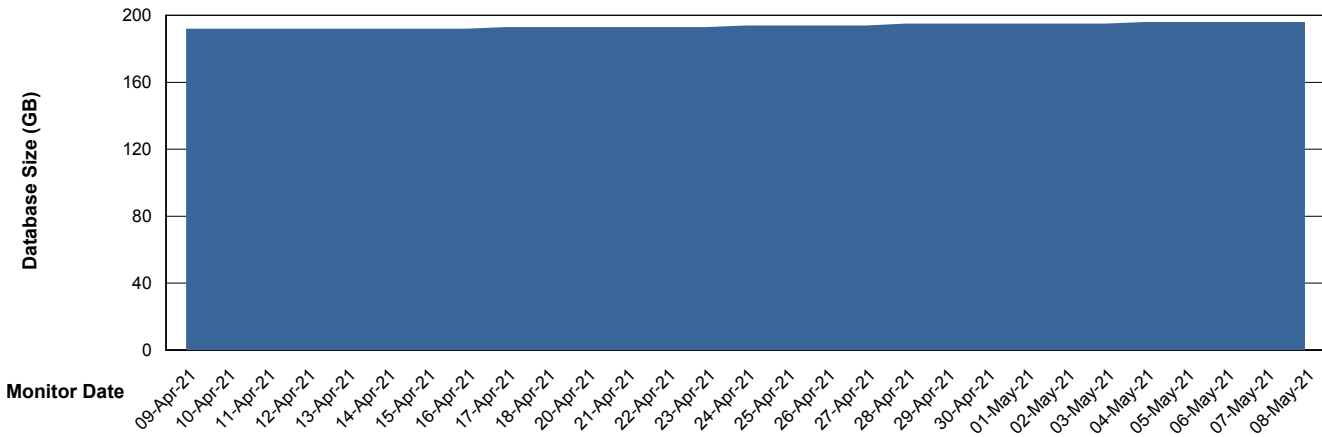

DB Processes Max 1,000

Weekly SLA Customer Report

Customer RFL_Production
 Database ID 36

DATABASE SIZE RFLDB_Production

Database growth over last month

Database Tablespace RFLDB_Production

| Date | Tablespace Name | Filesize (Gb) | Usedsize (Gb) | Percentage free |
|-----------|-----------------|---------------|---------------|-----------------|
| 08-May-21 | ABSDATA | 72 | 58 | 19 |
| | INDX | 160 | 133 | 17 |
| 07-May-21 | ABSDATA | 72 | 58 | 20 |
| | INDX | 160 | 133 | 17 |
| 06-May-21 | ABSDATA | 72 | 58 | 20 |
| | INDX | 160 | 133 | 17 |
| 05-May-21 | ABSDATA | 72 | 58 | 20 |
| | INDX | 160 | 133 | 17 |
| 04-May-21 | ABSDATA | 72 | 58 | 20 |
| | INDX | 160 | 133 | 17 |
| 03-May-21 | ABSDATA | 72 | 58 | 20 |
| | INDX | 160 | 132 | 17 |
| 02-May-21 | ABSDATA | 72 | 58 | 20 |
| | INDX | 160 | 132 | 17 |

Weekly SLA Customer Report

Customer RFL_Production
Database ID 36

ABSSolute Application Server Services

Avg memory used per ABS Server Service

Avg users per day per ABS server

Weekly SLA Customer Report

Customer RFL_Production
Database ID 36