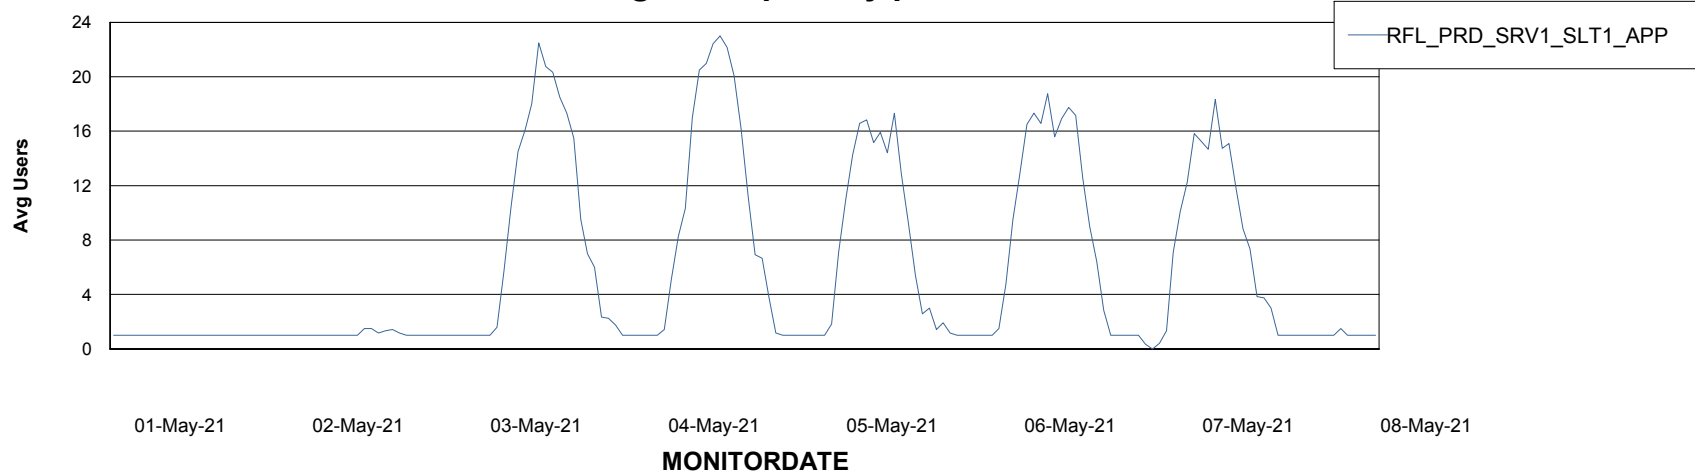

Weekly SLA Customer Report

Customer RFL_Production
Database ID 36

ABSSolute Application Server Services

Avg memory used per ABS Server Service

Avg users per day per ABS server

Weekly SLA Customer Report

Customer RFL_Production
Database ID 36