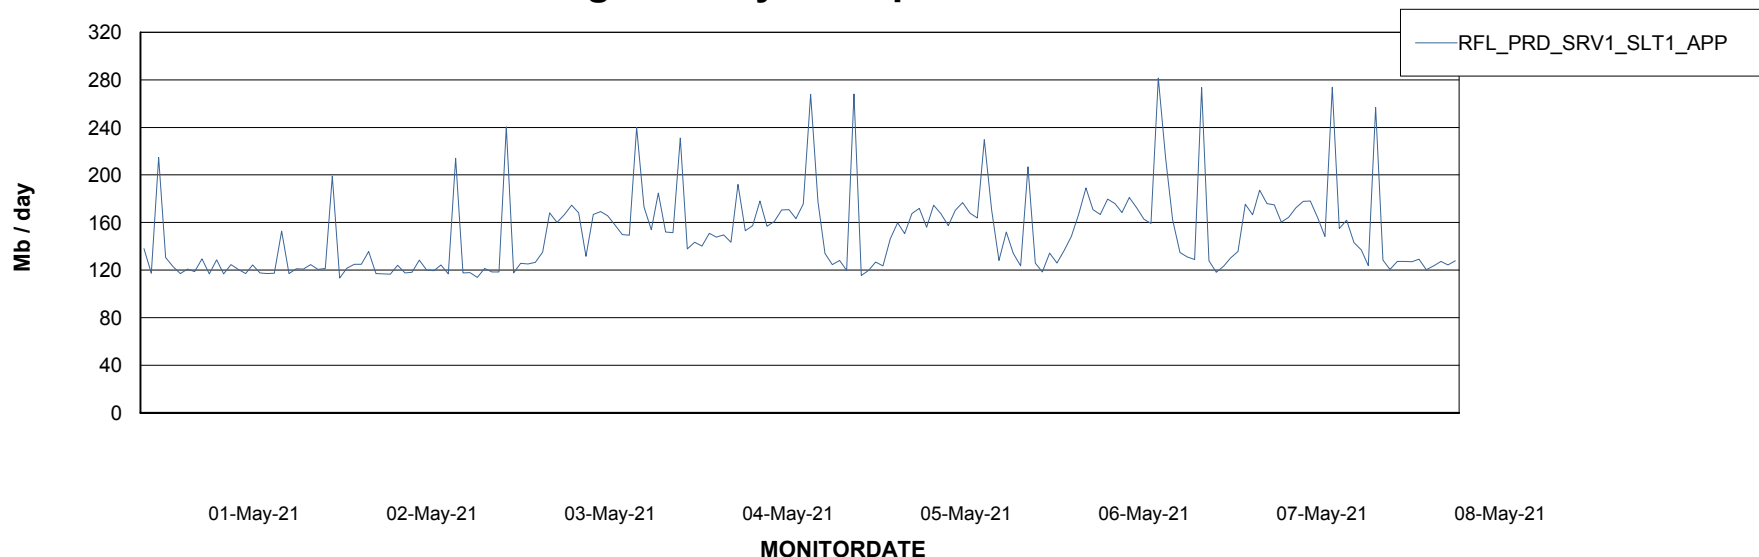

DB Processes Max 1,000

Weekly SLA Customer Report

Customer RFL_Production
 Database ID 36

DATABASE SIZE RFLDB_Production

Database growth over last month

Database Tablespace RFLDB_Production

| Date | Tablespace Name | Filesize (Gb) | Usedsize (Gb) | Percentage free |
|-----------|-----------------|---------------|---------------|-----------------|
| 08-May-21 | ABSDATA | 72 | 58 | 19 |
| | INDX | 160 | 133 | 17 |
| 07-May-21 | ABSDATA | 72 | 58 | 20 |
| | INDX | 160 | 133 | 17 |
| 06-May-21 | ABSDATA | 72 | 58 | 20 |
| | INDX | 160 | 133 | 17 |
| 05-May-21 | ABSDATA | 72 | 58 | 20 |
| | INDX | 160 | 133 | 17 |
| 04-May-21 | ABSDATA | 72 | 58 | 20 |
| | INDX | 160 | 133 | 17 |
| 03-May-21 | ABSDATA | 72 | 58 | 20 |
| | INDX | 160 | 132 | 17 |
| 02-May-21 | ABSDATA | 72 | 58 | 20 |
| | INDX | 160 | 132 | 17 |

Weekly SLA Customer Report

Customer RFL_Production
Database ID 36

ABSSolute Application Server Services

Avg memory used per ABS Server Service

Avg users per day per ABS server

Weekly SLA Customer Report

Customer RFL_Production
Database ID 36