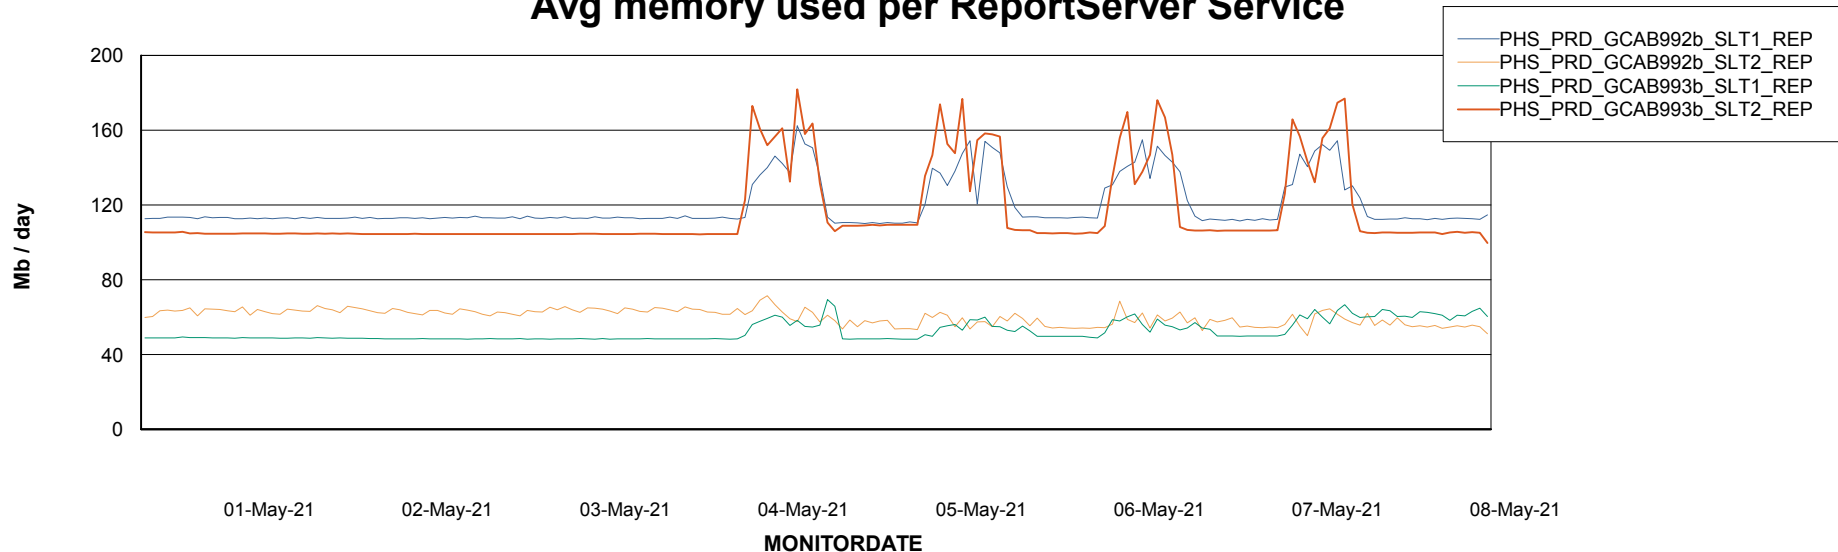

ABSSolute Application ReportServer Services

Avg memory used per ReportServer Service