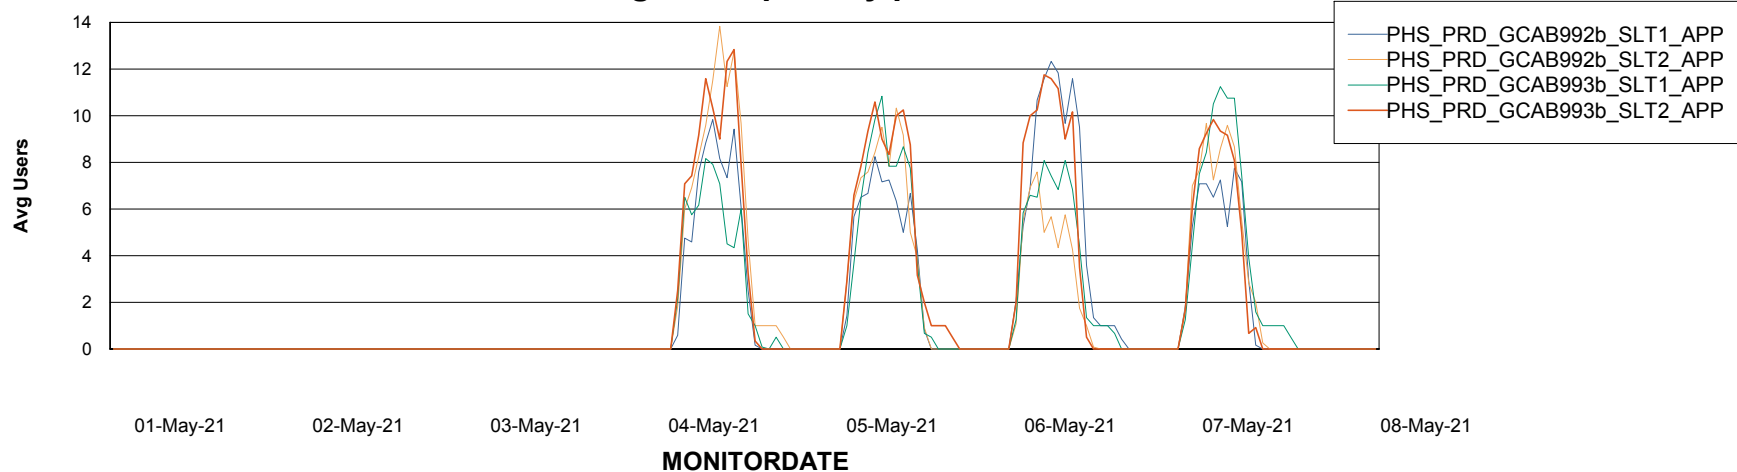

Weekly SLA Customer Report

Customer PHS_Production
Database ID 47

ABSSolute Application Server Services

Avg memory used per ABS Server Service

Avg users per day per ABS server

Weekly SLA Customer Report

Customer PHS_Production
Database ID 47