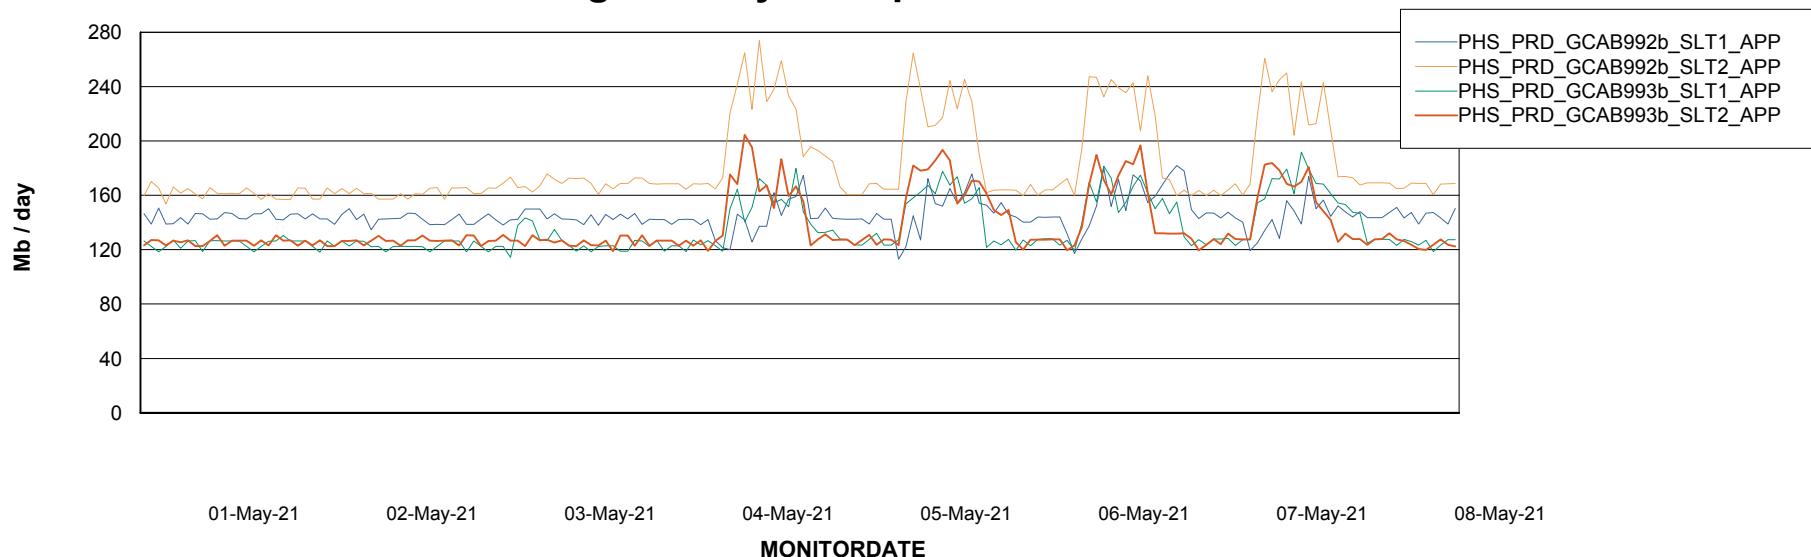

Weekly SLA Customer Report

Customer PHS_Production
 Database ID 47

DATABASE SIZE PHSDB_Production

Database growth over last month

Database Tablespace PHSDB_Production

Date	Tablespace Name	Filesize (Gb)	Usedsize (Gb)	Percentage free
08-May-21	ABSDATA	116	95	18
	INDX	153	127	17
07-May-21	ABSDATA	116	95	18
	INDX	153	127	17
06-May-21	ABSDATA	116	95	18
	INDX	153	127	17
05-May-21	ABSDATA	116	95	18
	INDX	153	127	17
04-May-21	ABSDATA	116	95	18
	INDX	153	127	17
03-May-21	ABSDATA	116	95	18
	INDX	153	127	17
02-May-21	ABSDATA	116	95	18
	INDX	153	127	17

Weekly SLA Customer Report

Customer PHS_Production
Database ID 47

ABSSolute Application Server Services

Avg memory used per ABS Server Service

Avg users per day per ABS server

Weekly SLA Customer Report

Customer PHS_Production
Database ID 47