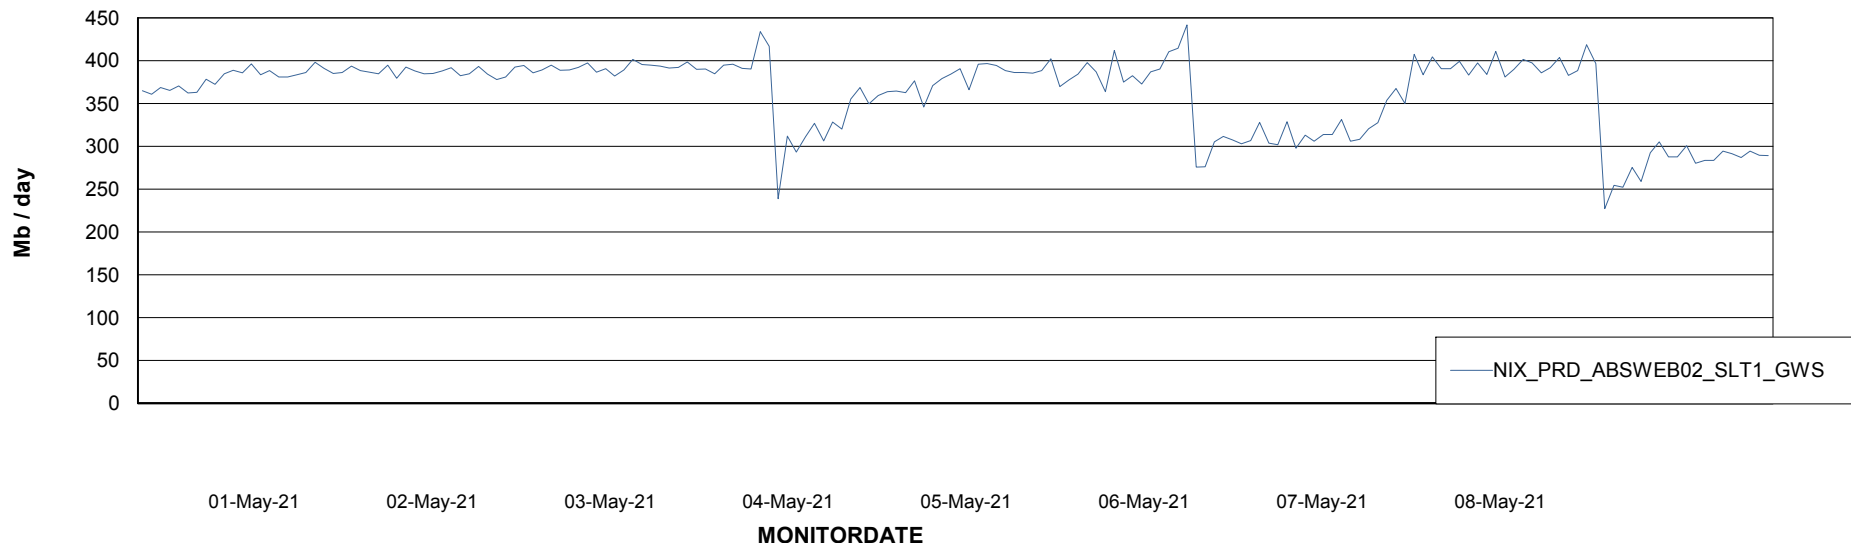

ABSSolute Web Component Services

Avg memory used per ABS Web component