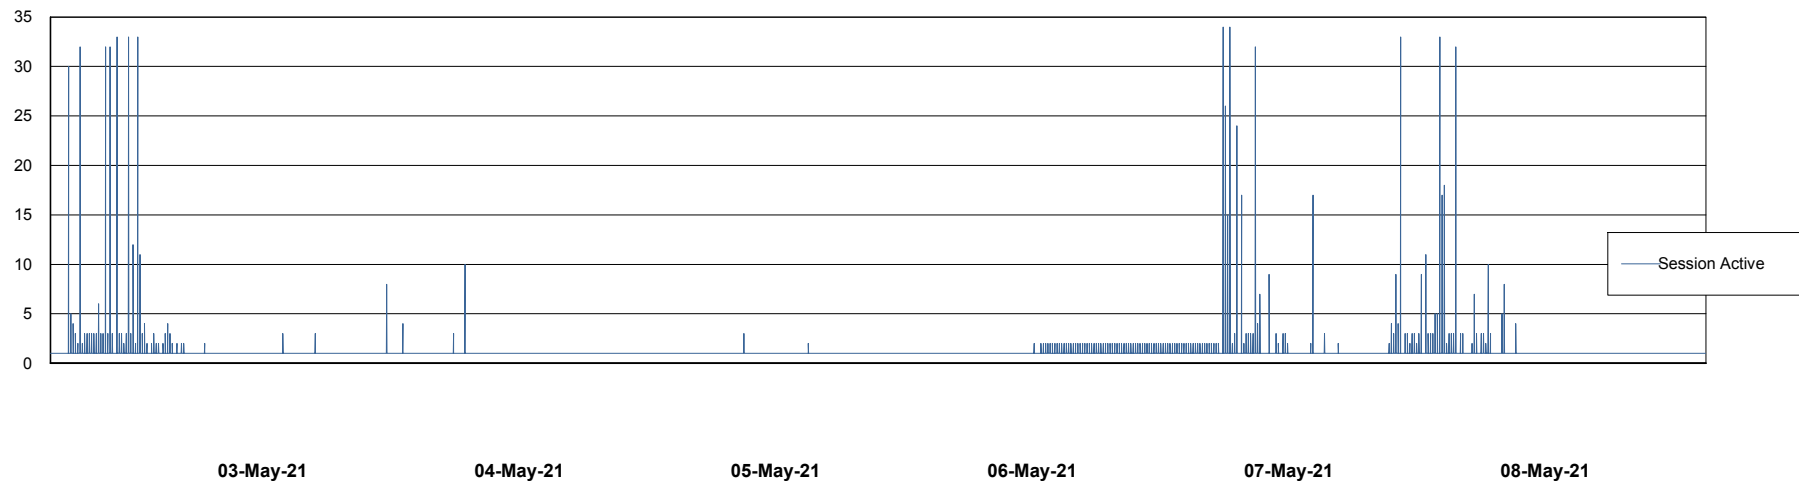

Database Performance NIXDB_Standby