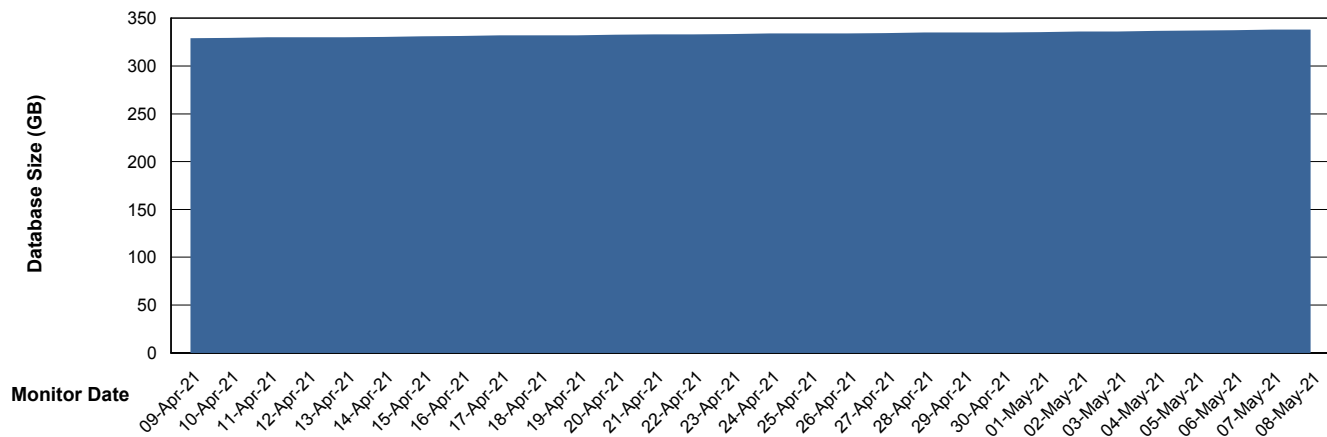

DATABASE SIZE NIXDB_Production

Database growth over last month