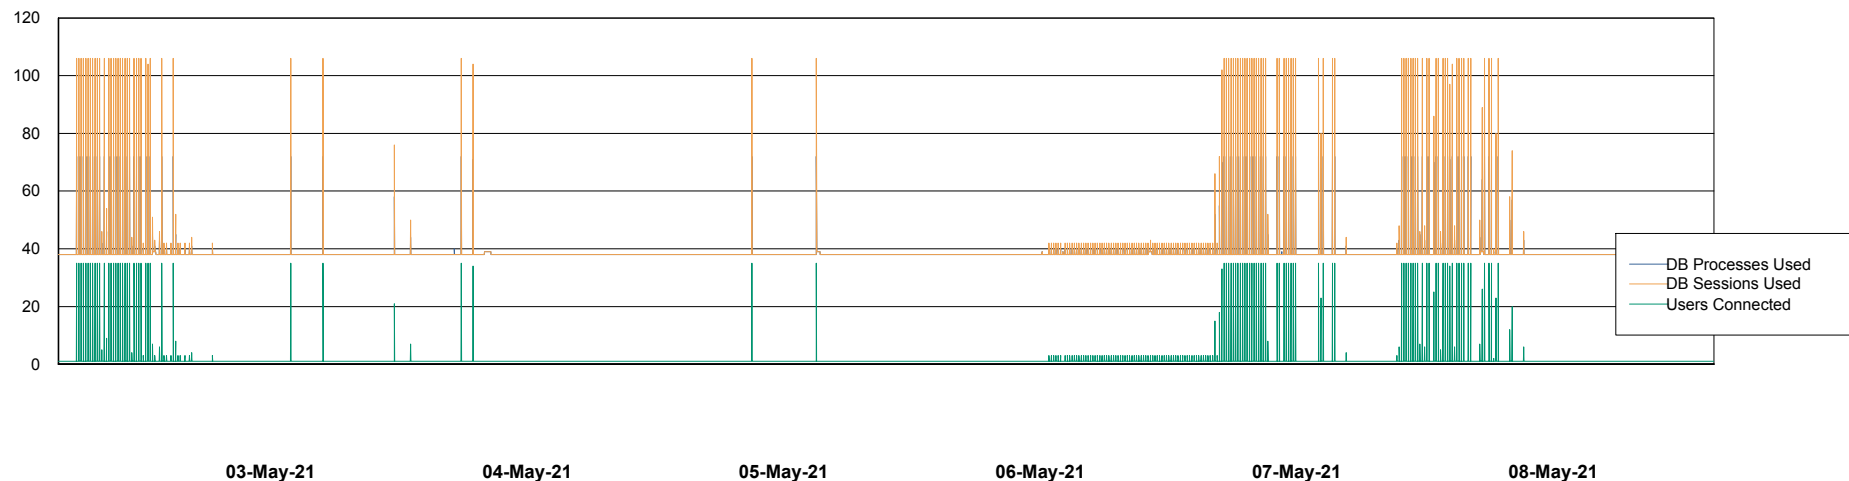

Database Performance NIXDB_Standby