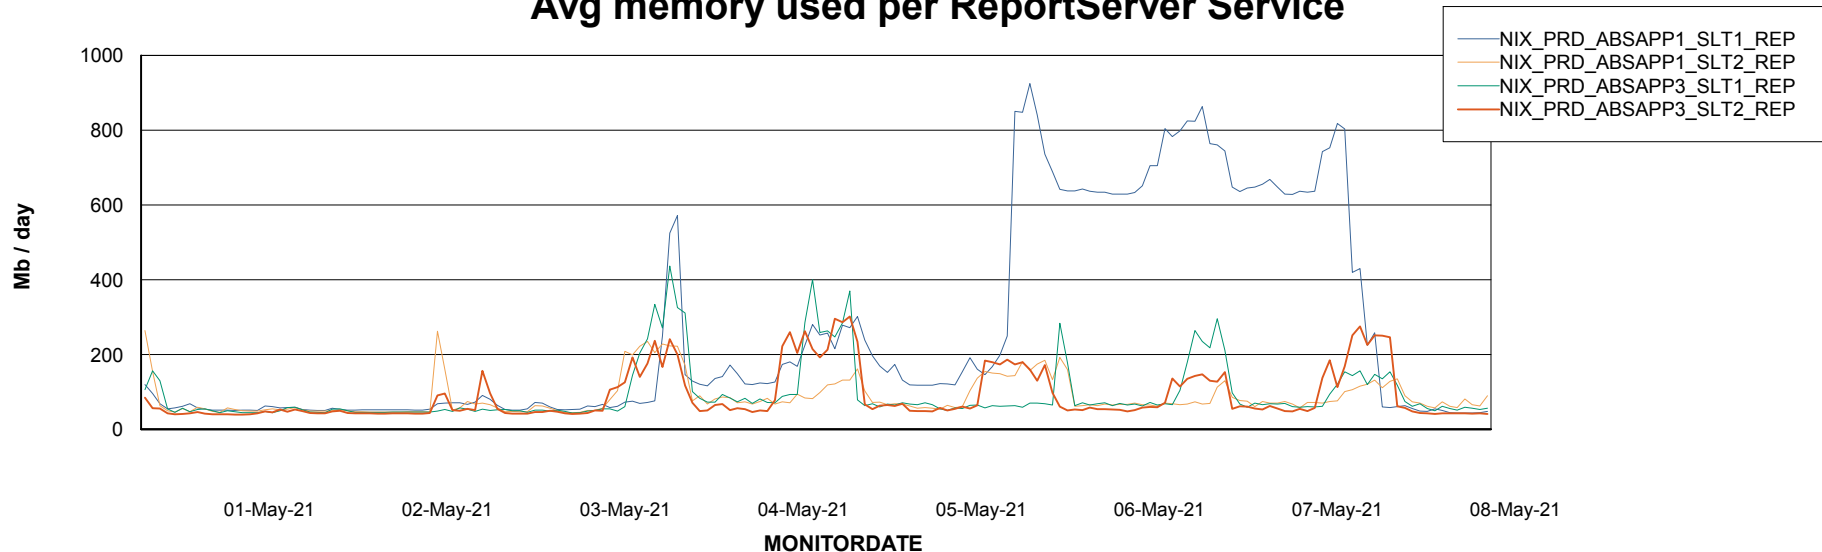

Avg users per day per ABS server

Weekly SLA Customer Report

Customer NIX_Production
Database ID 51

ABSSolute Application ReportServer Services

Avg memory used per ReportServer Service

Weekly SLA Customer Report