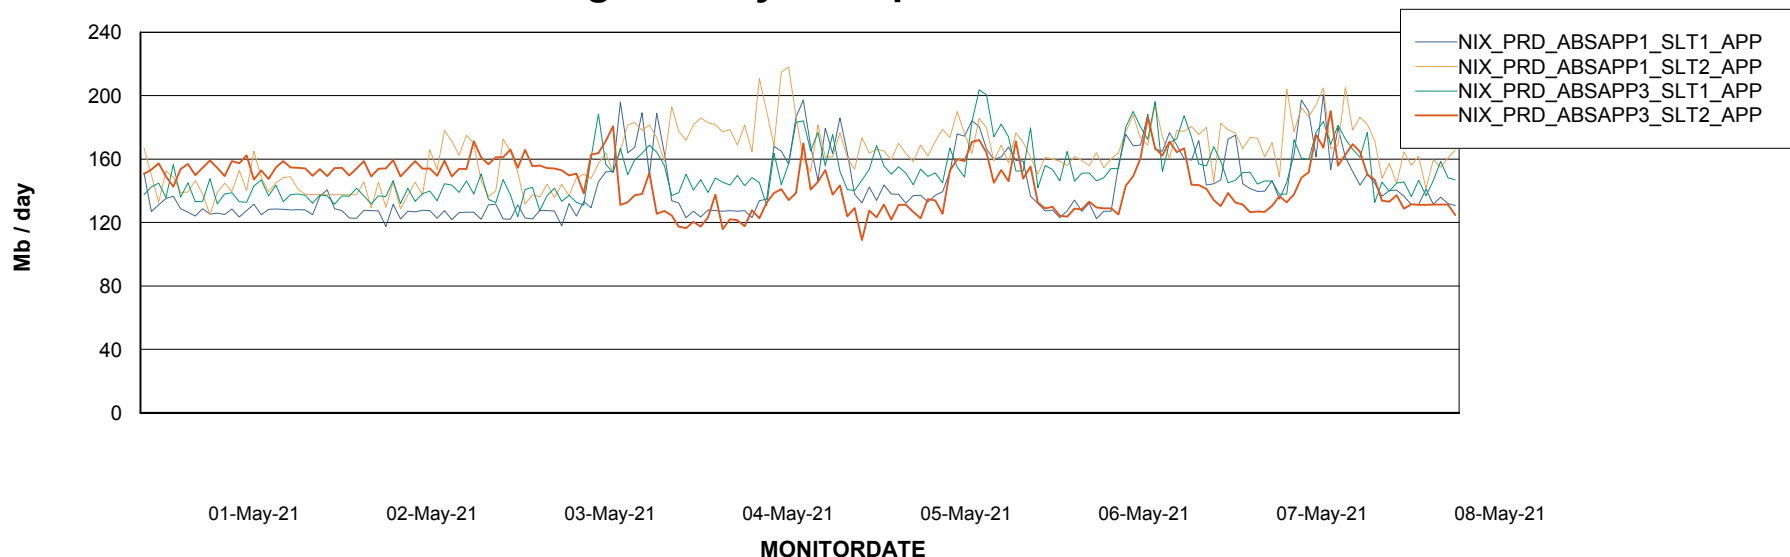

Standby Database Health NIX_Production

Recovery lag for last 7 days

Weekly SLA Customer Report

Customer NIX_Production
Database ID 51

ABSSolute Application Server Services

Avg memory used per ABS Server Service