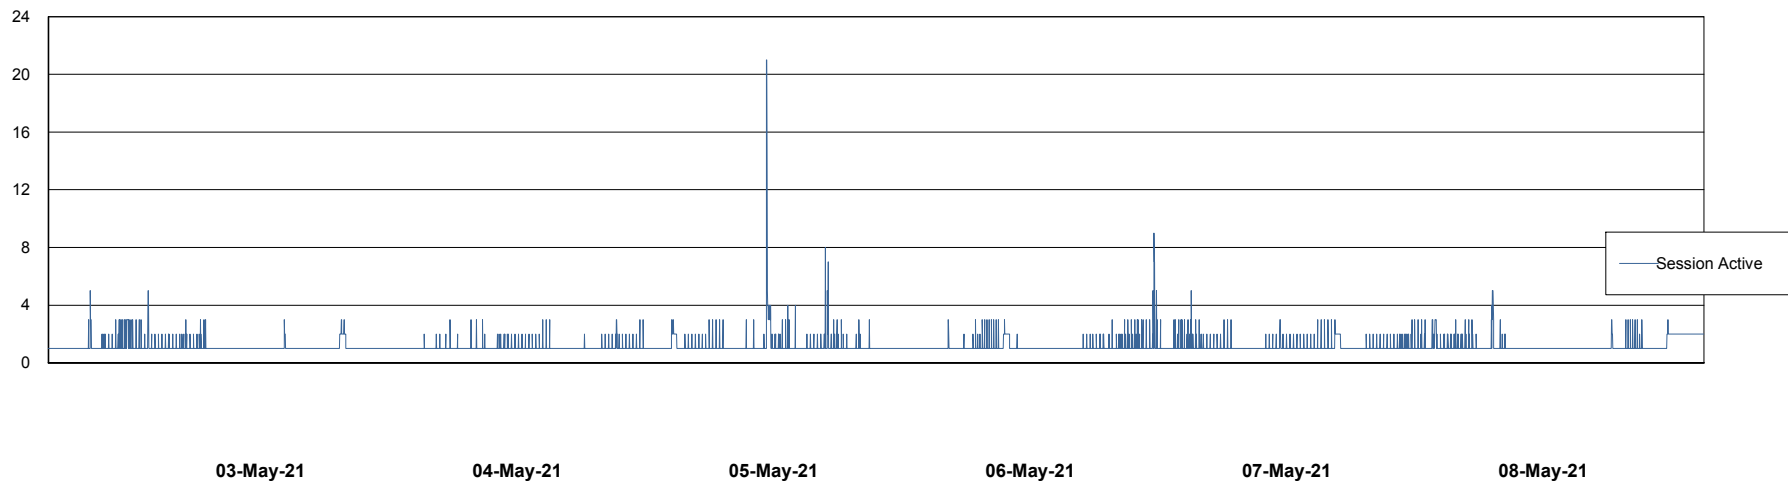

Harddisk Usage NIX_PRD_ORCDB2

	Free disk space on c: (%)	Total disk space on c: (Gb)	Total disk space on d: (Gb)	Free disk space on e: (%)	Total disk space on e: (Gb)	Free disk space on f: (%)	Total disk space on f: (Gb)
08-May-21	90	574	488	68	684	87	488
07-May-21	90	574	488	68	684	87	488
06-May-21	90	574	488	68	684	87	488
05-May-21	90	574	488	68	684	87	488
04-May-21	90	574	488	68	684	87	488
03-May-21	90	574	488	68	684	87	488
02-May-21	90	574	488	68	684	87	488

Weekly SLA Customer Report

Customer NIX_Production
Database ID 51

Database Performance NIXDB_BI

Weekly SLA Customer Report

Customer NIX_Production
Database ID 51

Database Performance NIXDB_Production

Weekly SLA Customer Report