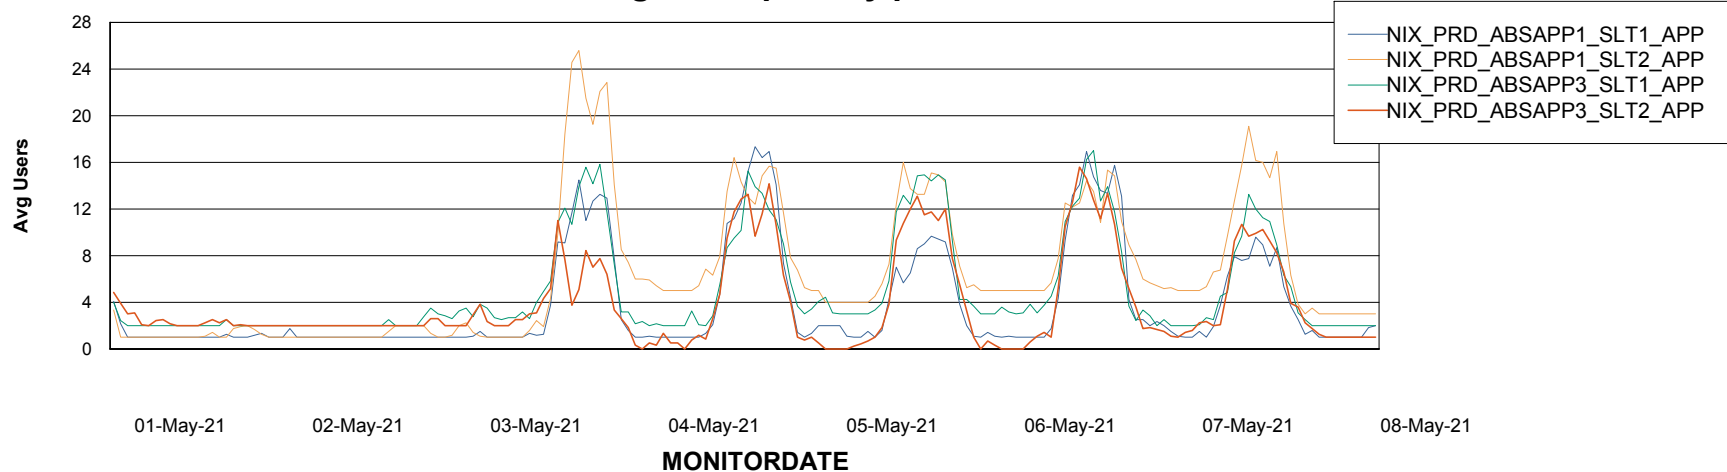

Avg users per day per ABS server