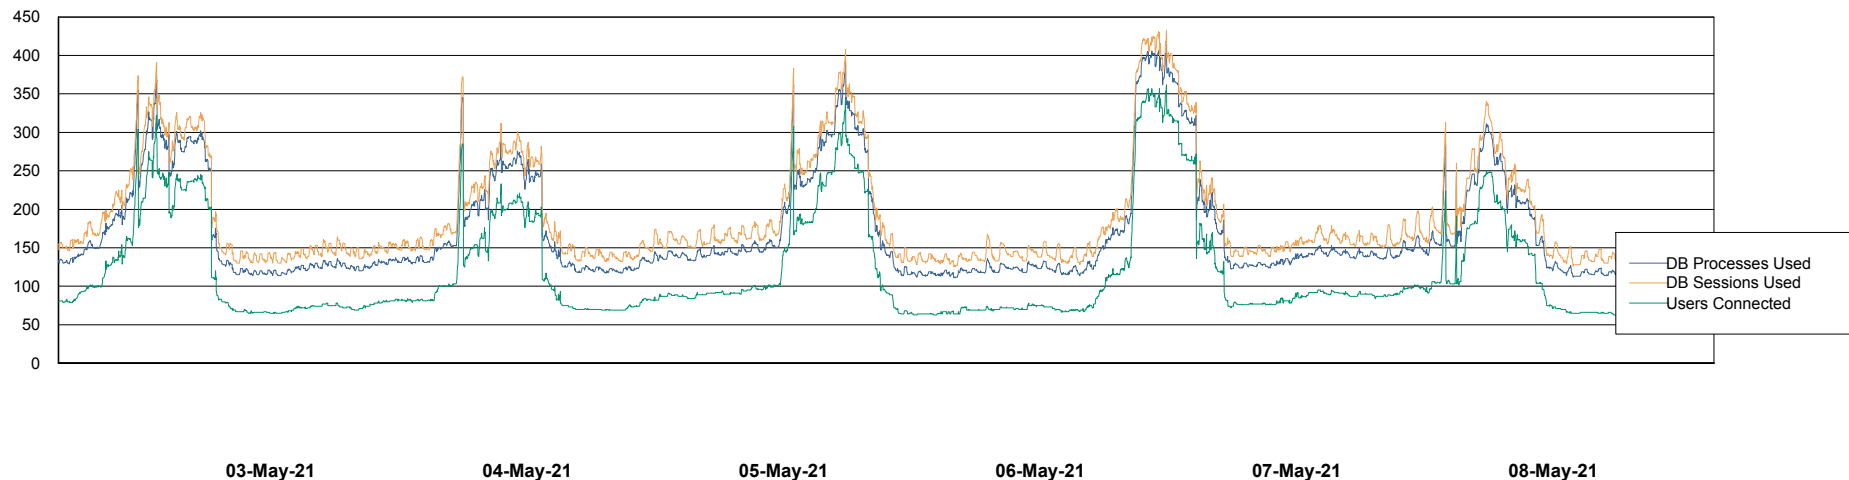

Weekly SLA Customer Report

Customer NIX_Production
Database ID 51

Database Performance NIXDB_BI

Weekly SLA Customer Report

Customer NIX_Production
Database ID 51

Database Performance NIXDB_Production

Weekly SLA Customer Report