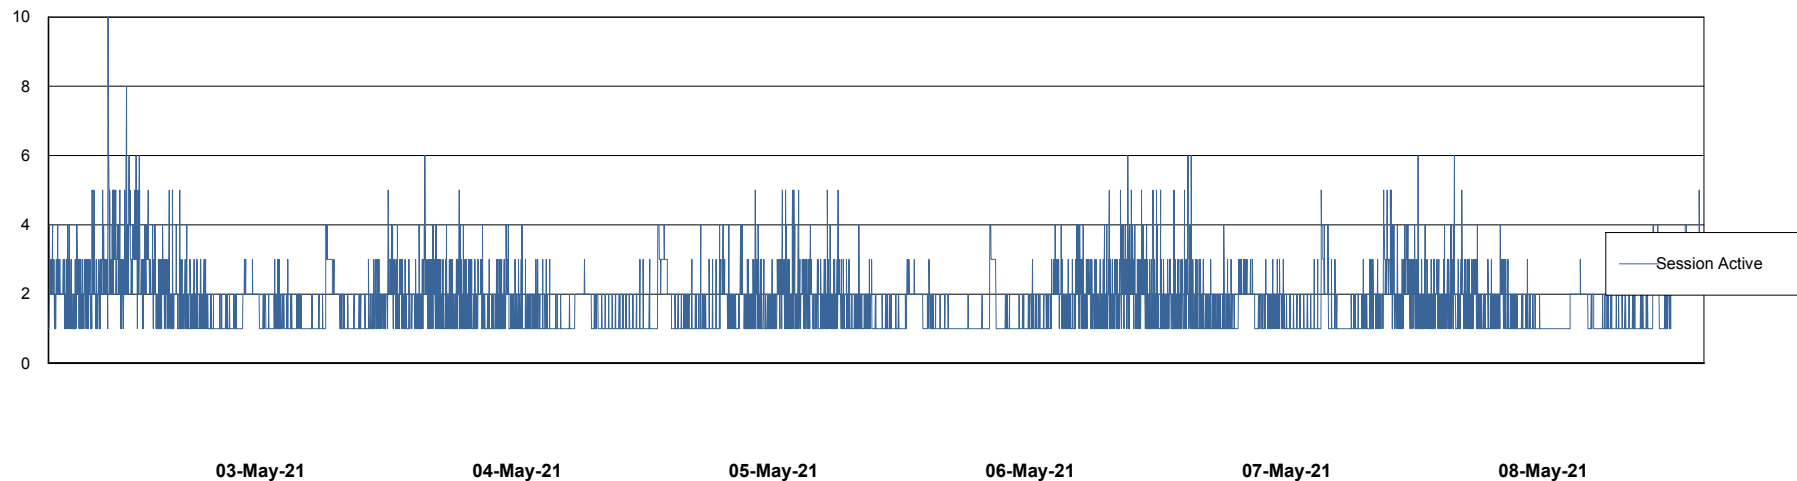

Weekly SLA Customer Report

Customer NIX_Production
Database ID 51

Database Performance NIXDB_BI

Weekly SLA Customer Report

Customer NIX_Production
Database ID 51

Database Performance NIXDB_Production

Weekly SLA Customer Report