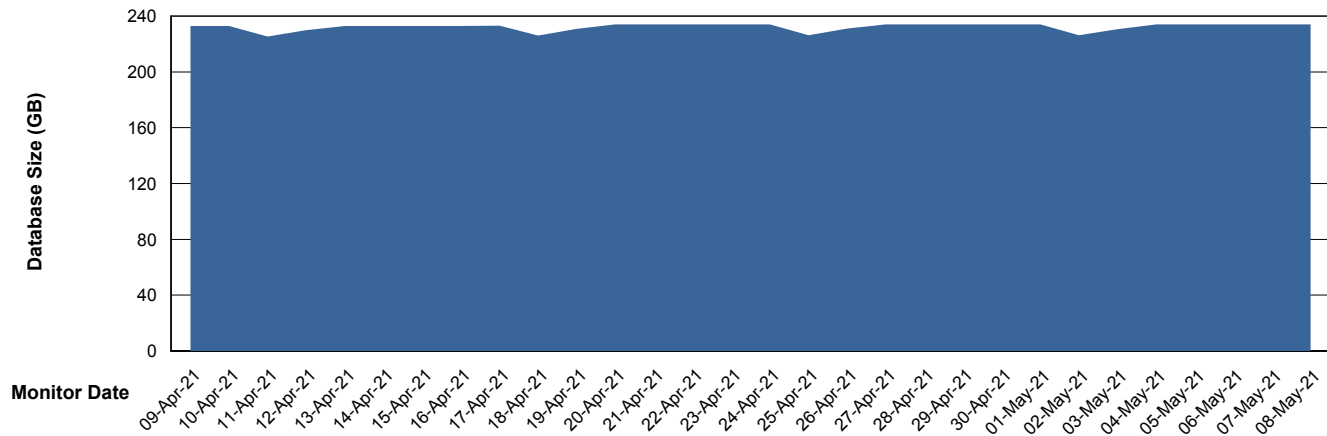

Customer LLG_Production
Database ID 53

Database Performance LLGDB_Standby

Weekly SLA Customer Report

Customer LLG_Production
Database ID 53

DATABASE SIZE LLGDB_BI02

Database growth over last month

DATABASE SIZE LLGDB_Production

Database growth over last month

Weekly SLA Customer Report

Customer LLG_Production
Database ID 53

Database Tablespace LLGDB_BI02

Date	Tablespace Name	Filesize (Gb)	Usedsize (Gb)	Percentage free
08-May-21	ABSDATA	100	43	57
	INDX	100	45	55
07-May-21	ABSDATA	100	43	57
	INDX	100	45	55
06-May-21	ABSDATA	100	43	57
	INDX	100	45	55
05-May-21	ABSDATA	100	43	57
	INDX	100	45	55
04-May-21	ABSDATA	100	43	57
	INDX	100	45	55
03-May-21	ABSDATA	100	43	57
	INDX	100	45	55
02-May-21	ABSDATA	100	43	57
	INDX	100	45	55