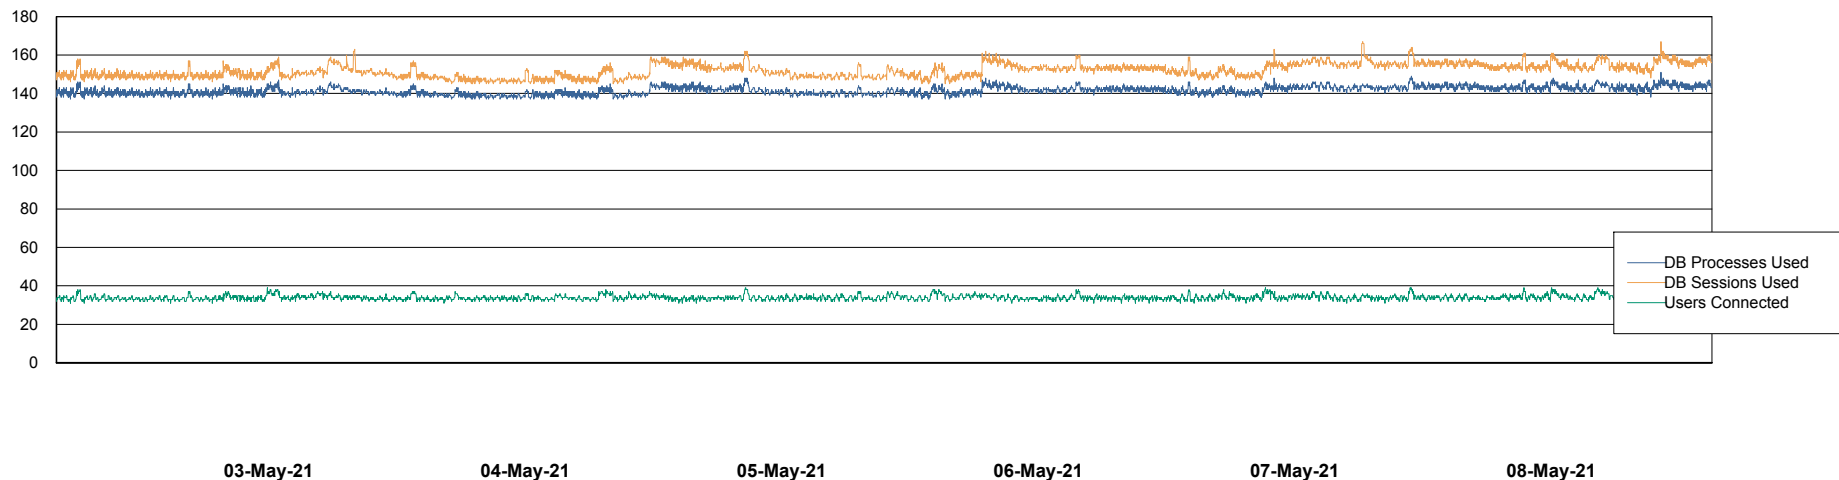

Database Performance LLGDB_BI02