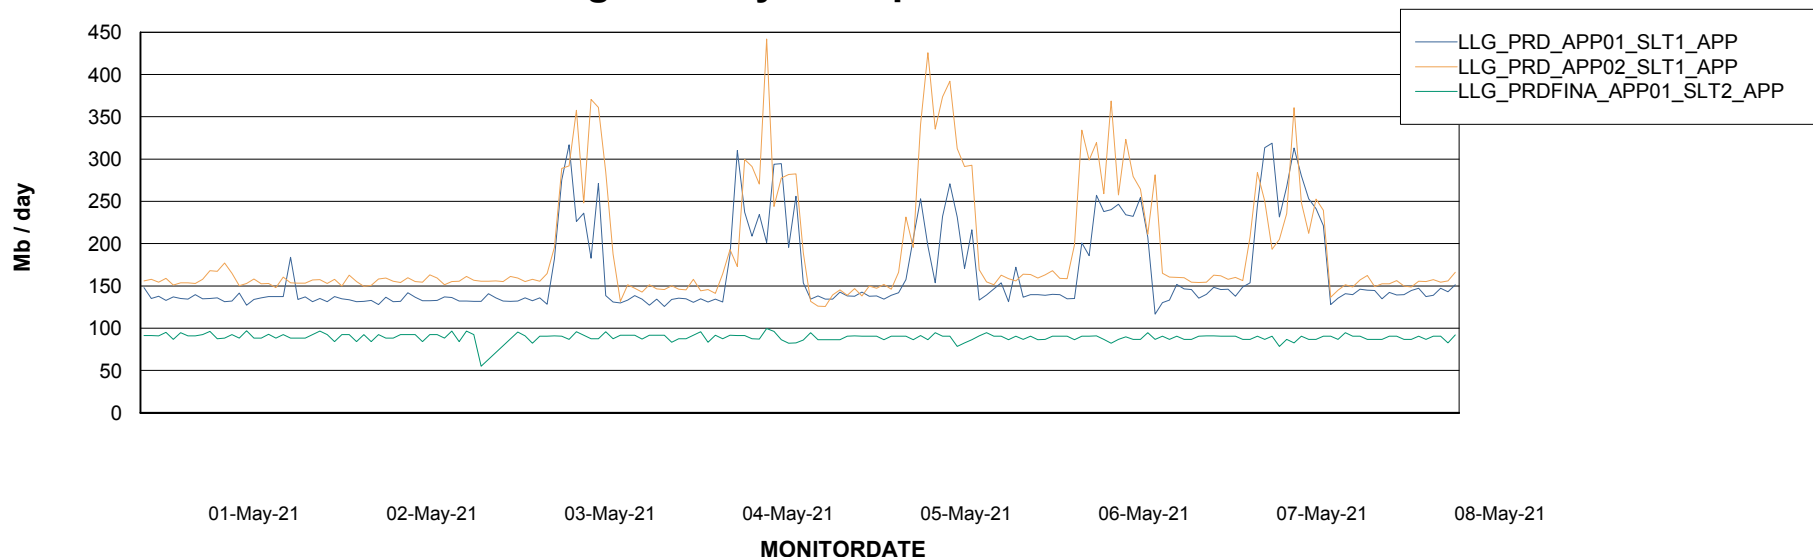

Database growth over last month

Weekly SLA Customer Report

Customer LLG_Production
Database ID 53

Database Tablespace LLGDB_BI02

Date	Tablespace Name	Filesize (Gb)	Usedsize (Gb)	Percentage free
08-May-21	ABSDATA	100	43	57
	INDX	100	45	55
07-May-21	ABSDATA	100	43	57
	INDX	100	45	55
06-May-21	ABSDATA	100	43	57
	INDX	100	45	55
05-May-21	ABSDATA	100	43	57
	INDX	100	45	55
04-May-21	ABSDATA	100	43	57
	INDX	100	45	55
03-May-21	ABSDATA	100	43	57
	INDX	100	45	55
02-May-21	ABSDATA	100	43	57
	INDX	100	45	55

Weekly SLA Customer Report

Customer LLG_Production
Database ID 53

Database Tablespace		LLGDB_Production		
Date	Tablespace Name	Filesize (Gb)	Usedsize (Gb)	Percentage free
08-May-21	ABSDATA	114	93	18
	INDX	160	132	18
07-May-21	ABSDATA	114	93	18
	INDX	160	132	18
06-May-21	ABSDATA	114	93	18
	INDX	160	132	18
05-May-21	ABSDATA	114	93	18
	INDX	160	132	18
04-May-21	ABSDATA	114	93	18
	INDX	160	132	18
03-May-21	ABSDATA	114	93	18
	INDX	160	132	18
02-May-21	ABSDATA	114	93	18
	INDX	160	132	18

Weekly SLA Customer Report

Customer LLG_Production
Database ID 53

ABSSolute Application Server Services

Avg memory used per ABS Server Service

Weekly SLA Customer Report

Customer LLG_Production
Database ID 53