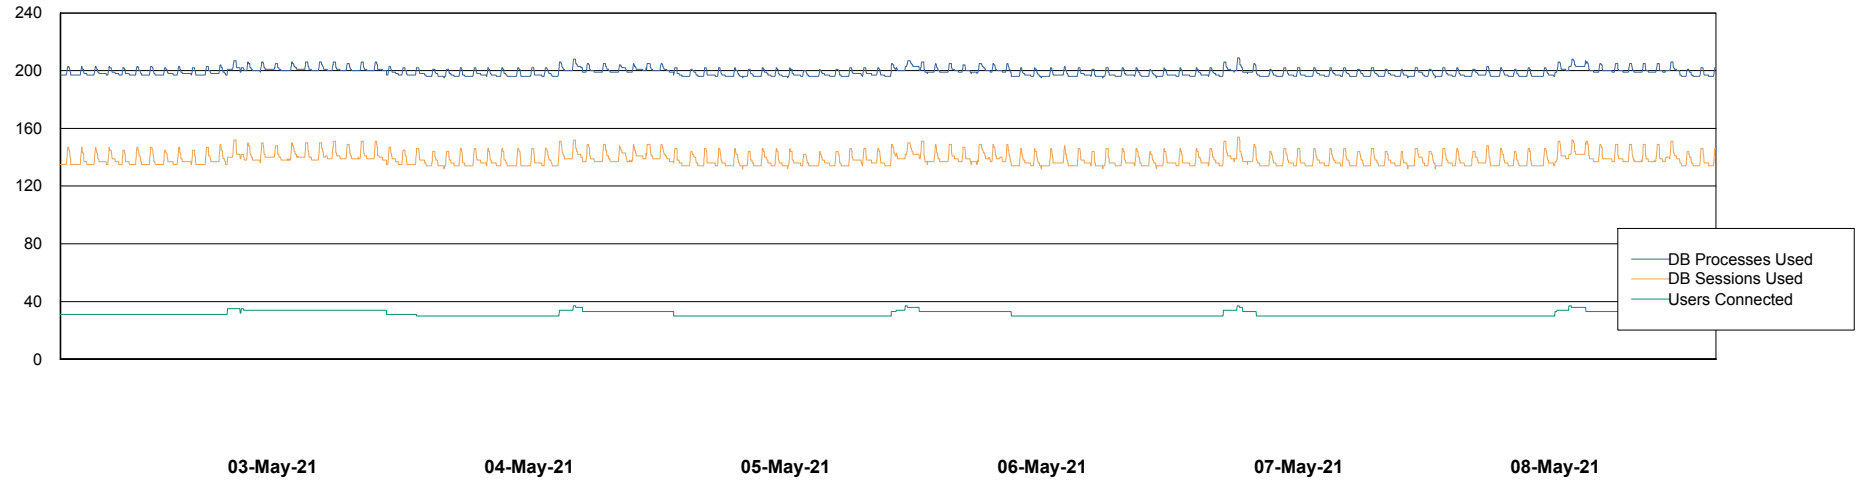

Database Performance LLGDB_Standby