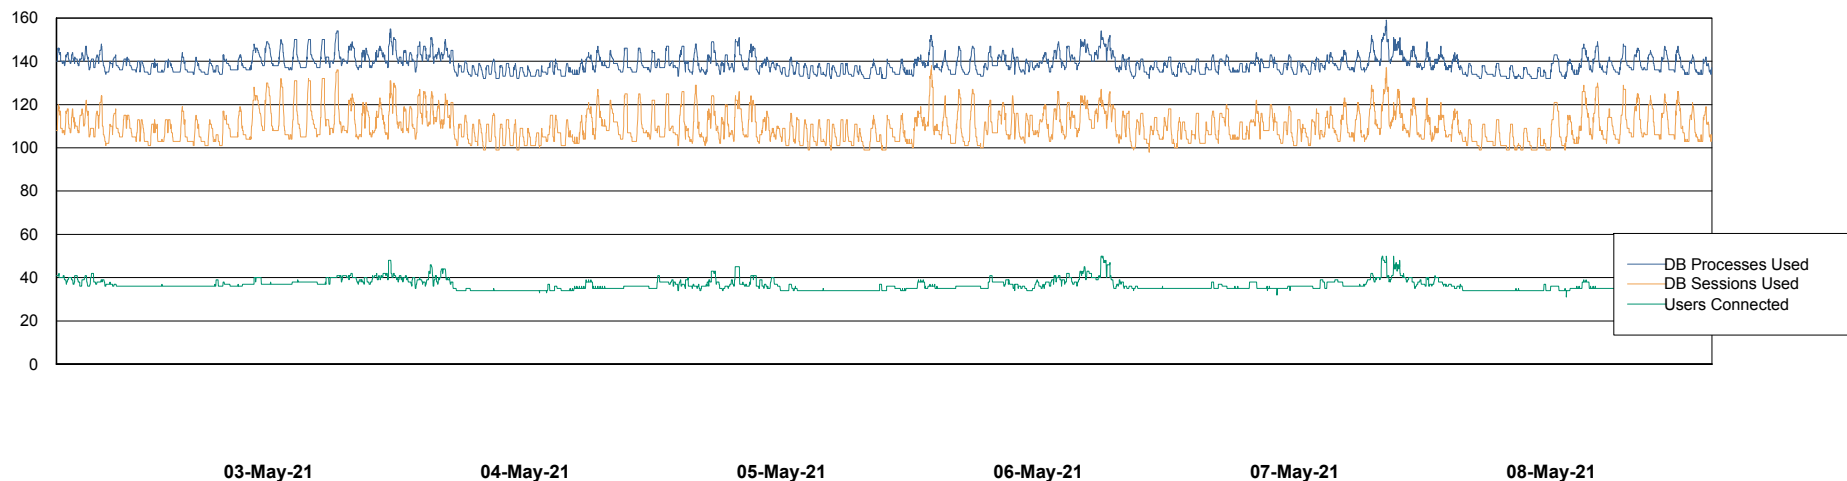

Weekly SLA Customer Report

Customer LLG_Production
Database ID 53

Database Performance LLGDB_BI02

Weekly SLA Customer Report

Customer LLG_Production
Database ID 53

Database Performance LLGDB_Production

Weekly SLA Customer Report