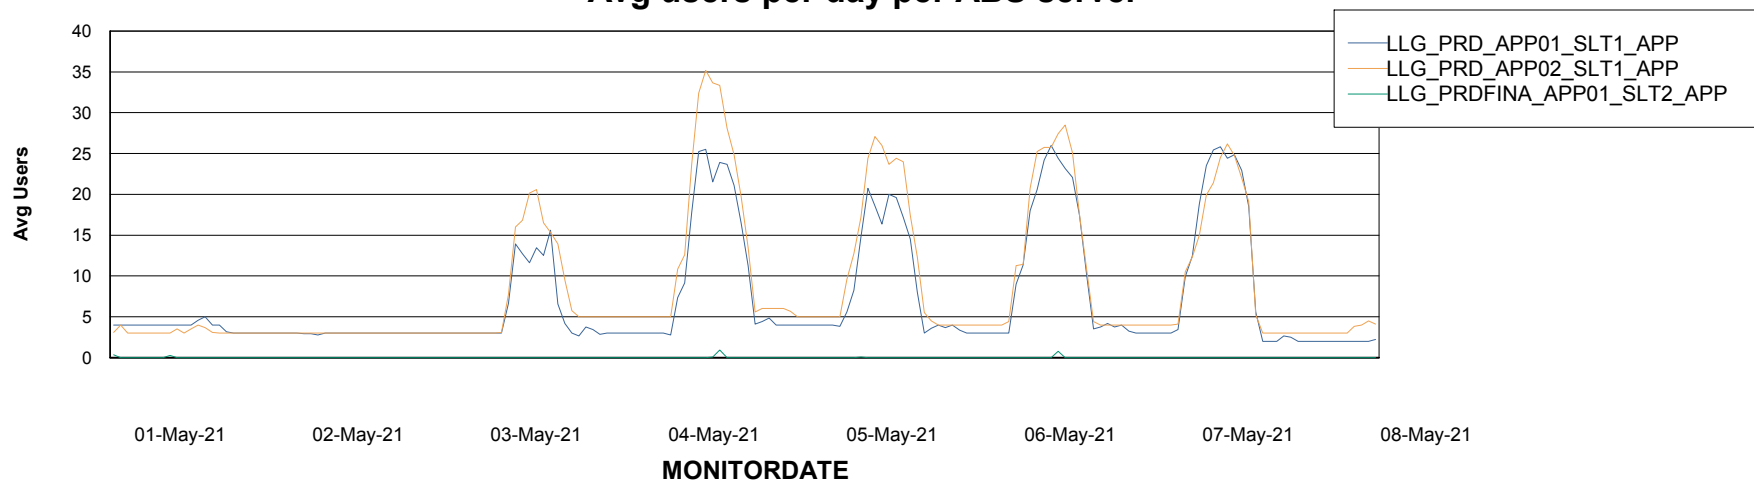

Avg users per day per ABS server