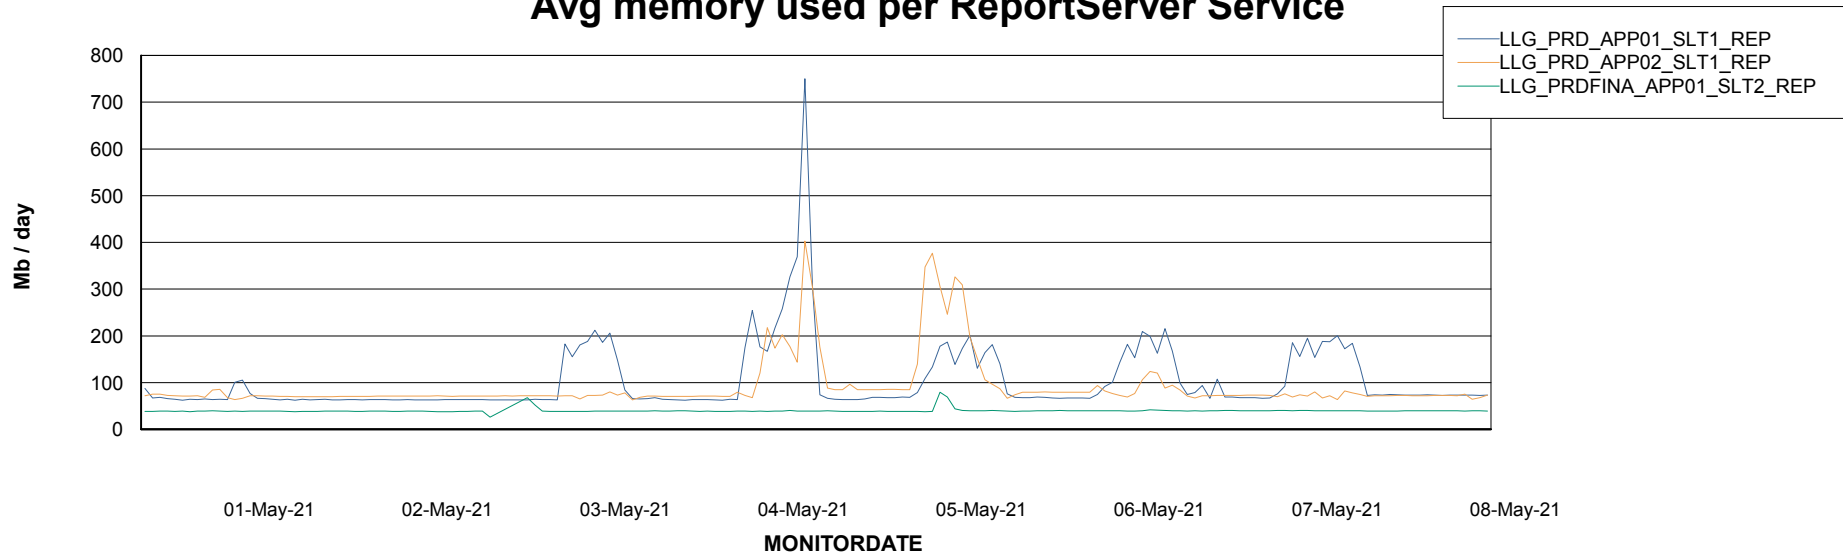

ABSSolute Application Server Services

Avg memory used per ReportServer Service