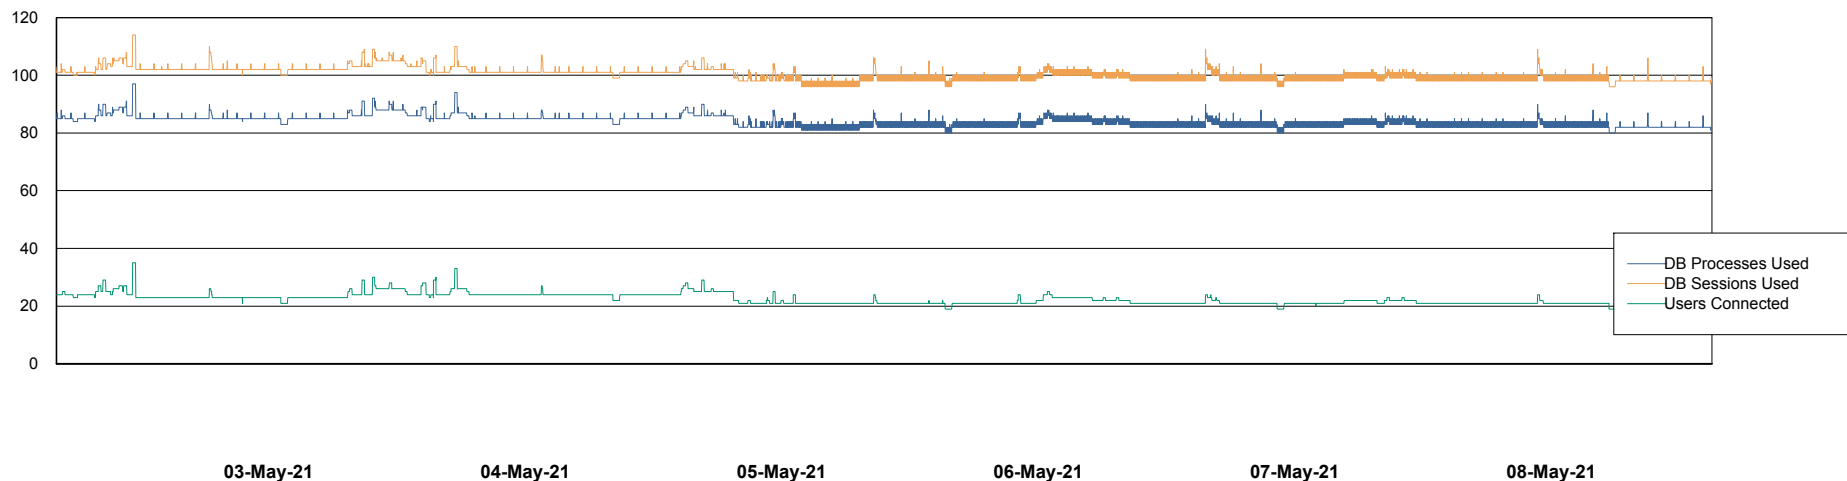

Database Performance KLADB_Production