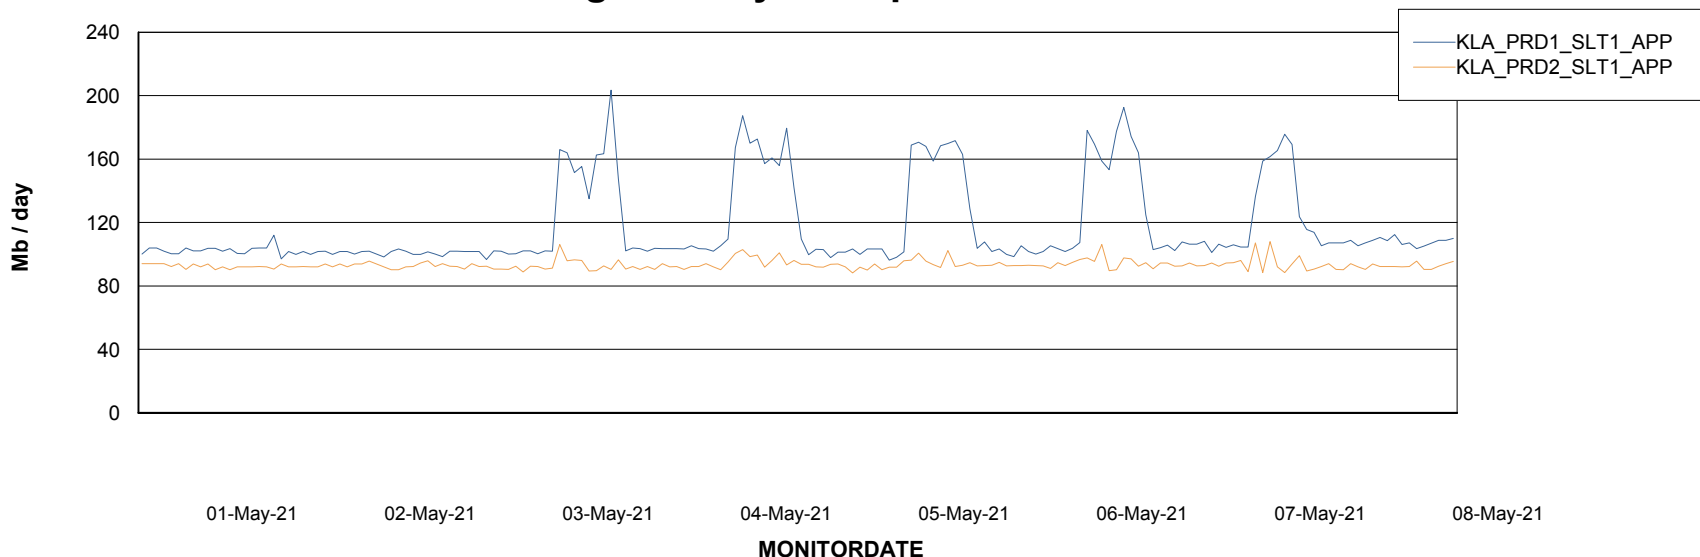

Customer KLA_Production
 Database ID 65

DATABASE SIZE KLADB_Production

Database growth over last month

Database Tablespace KLADB_Production

Date	Tablespace Name	Filesize (Gb)	Usedsize (Gb)	Percentage free
08-May-21	ABSDATA	40	31	23
	INDX	40	29	28
07-May-21	ABSDATA	40	31	23
	INDX	40	29	28
06-May-21	ABSDATA	40	31	23
	INDX	40	29	28
05-May-21	ABSDATA	40	31	23
	INDX	40	29	28
04-May-21	ABSDATA	40	31	23
	INDX	40	28	30
03-May-21	ABSDATA	40	31	23
	INDX	40	28	30
02-May-21	ABSDATA	40	31	23
	INDX	40	28	30

Weekly SLA Customer Report

Customer KLA_Production
Database ID 65

ABSSolute Application Server Services

Avg memory used per ABS Server Service

Avg users per day per ABS server

Weekly SLA Customer Report

Customer KLA_Production
Database ID 65