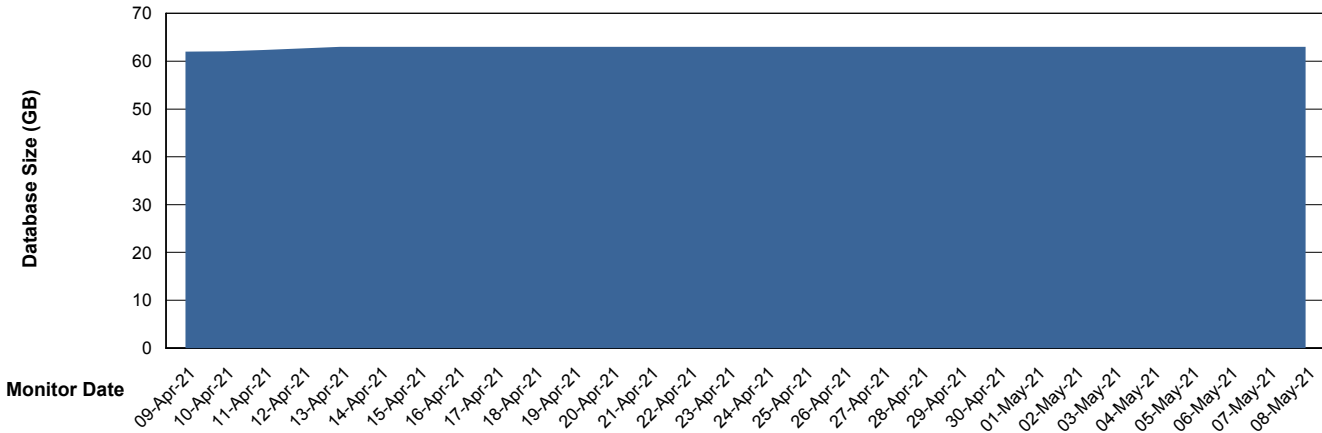

Database growth over last month

Database Tablespace KLADB_Production

Date	Tablespace Name	Filesize (Gb)	Usedsize (Gb)	Percentage free
08-May-21	ABSDATA	40	31	23
	INDX	40	29	28
07-May-21	ABSDATA	40	31	23
	INDX	40	29	28
06-May-21	ABSDATA	40	31	23
	INDX	40	29	28
05-May-21	ABSDATA	40	31	23
	INDX	40	29	28
04-May-21	ABSDATA	40	31	23
	INDX	40	28	30
03-May-21	ABSDATA	40	31	23
	INDX	40	28	30
02-May-21	ABSDATA	40	31	23
	INDX	40	28	30