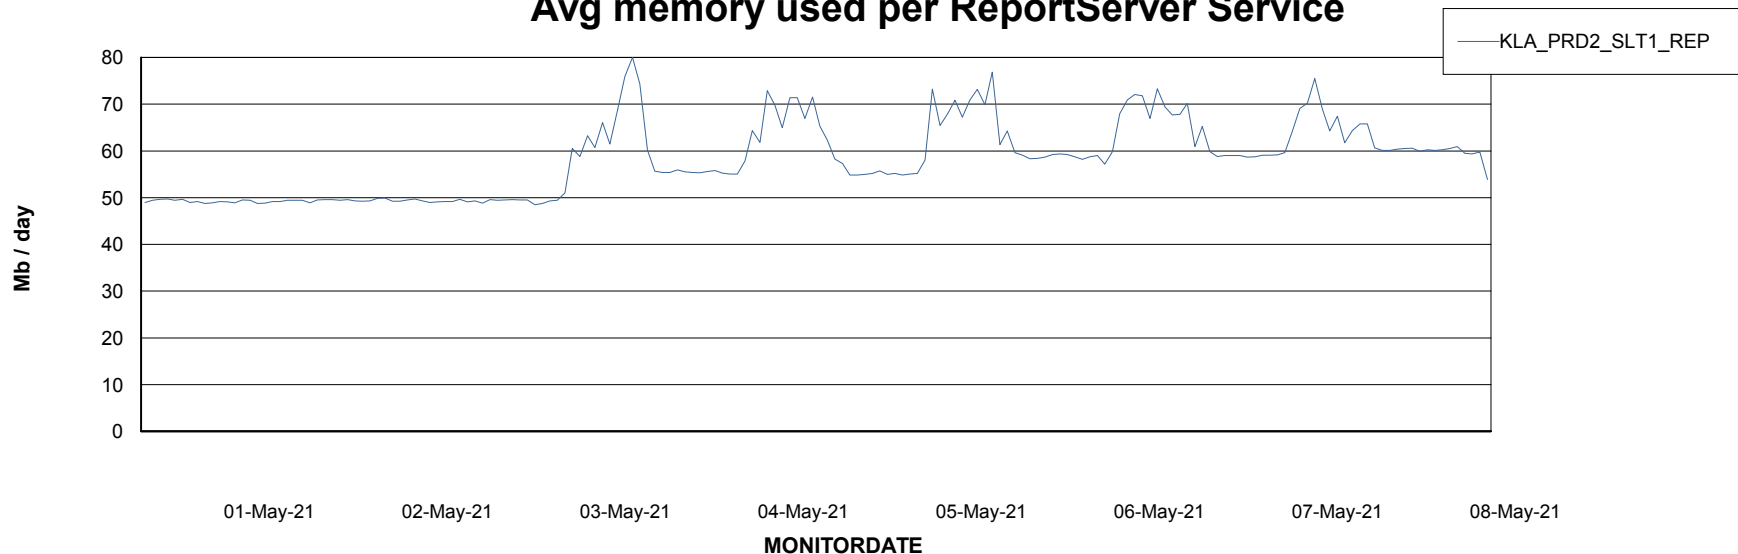

ABSSolute Application ReportServer Services

Avg memory used per ReportServer Service