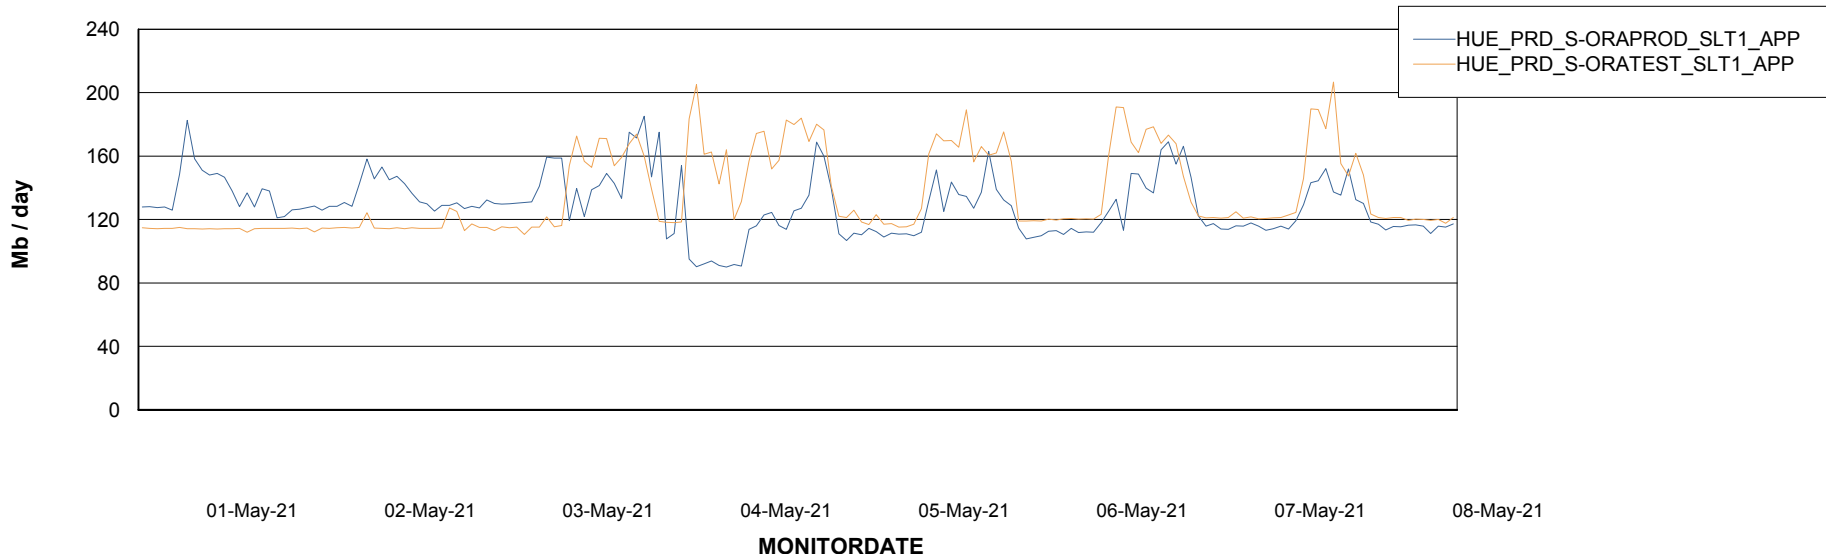

Weekly SLA Customer Report

Customer HUE_Production
Database ID 104

Database Tablespace HUE_PRD_S-ORAPROD_DB

Date	Tablespace Name	Filesize (Gb)	Usedsize (Gb)	Percentage free
08-May-21	ABSDATA	26	20	22
	INDX	4	1	86
07-May-21	ABSDATA	26	20	22
	INDX	4	1	86
06-May-21	ABSDATA	26	20	22
	INDX	4	1	86
05-May-21	ABSDATA	26	20	22
	INDX	4	1	86
04-May-21	ABSDATA	26	20	23
	INDX	4	1	86
03-May-21	ABSDATA	26	20	23
	INDX	4	1	87
02-May-21	ABSDATA	26	20	23
	INDX	4	1	87

Weekly SLA Customer Report

Customer HUE_Production
Database ID 104

ABSSolute Application Server Services

Avg memory used per ABS Server Service

Avg users per day per ABS server

Weekly SLA Customer Report

Customer HUE_Production
Database ID 104