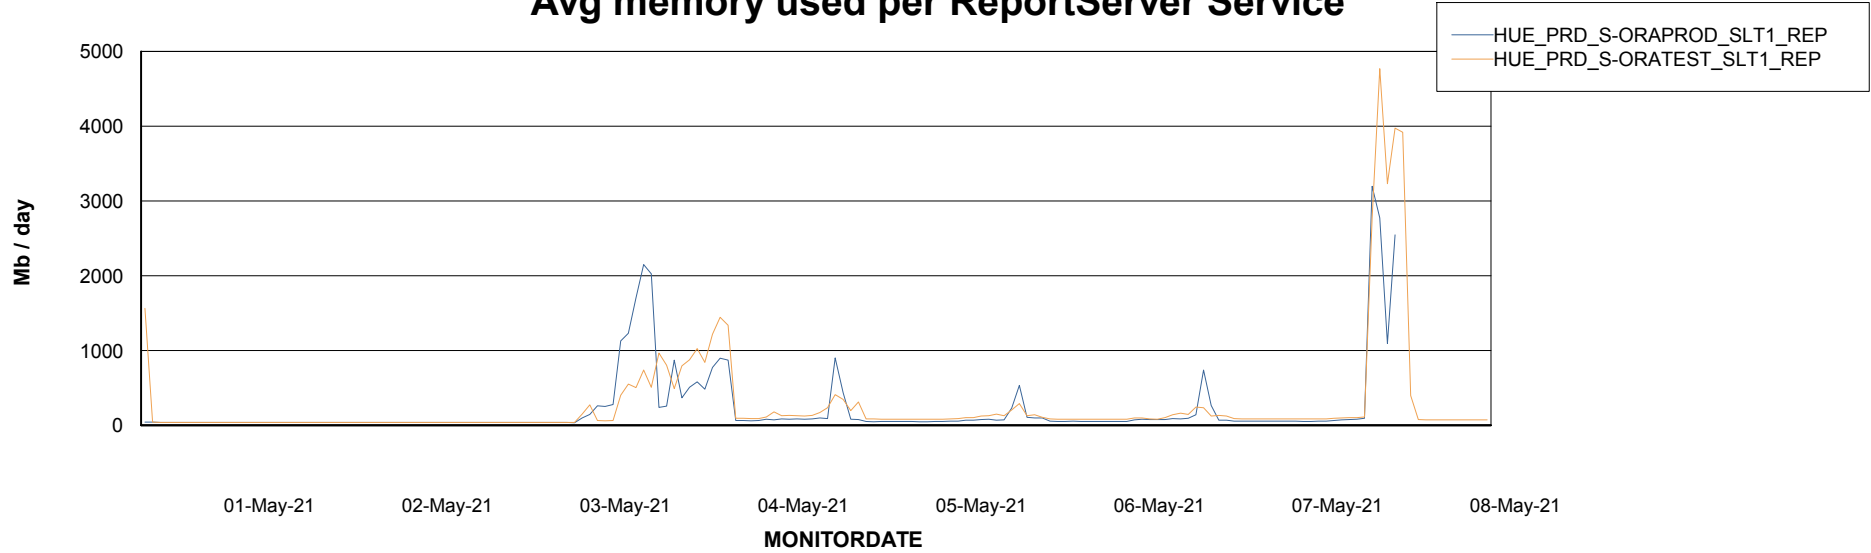

ABSSolute Application ReportServer Services

Avg memory used per ReportServer Service