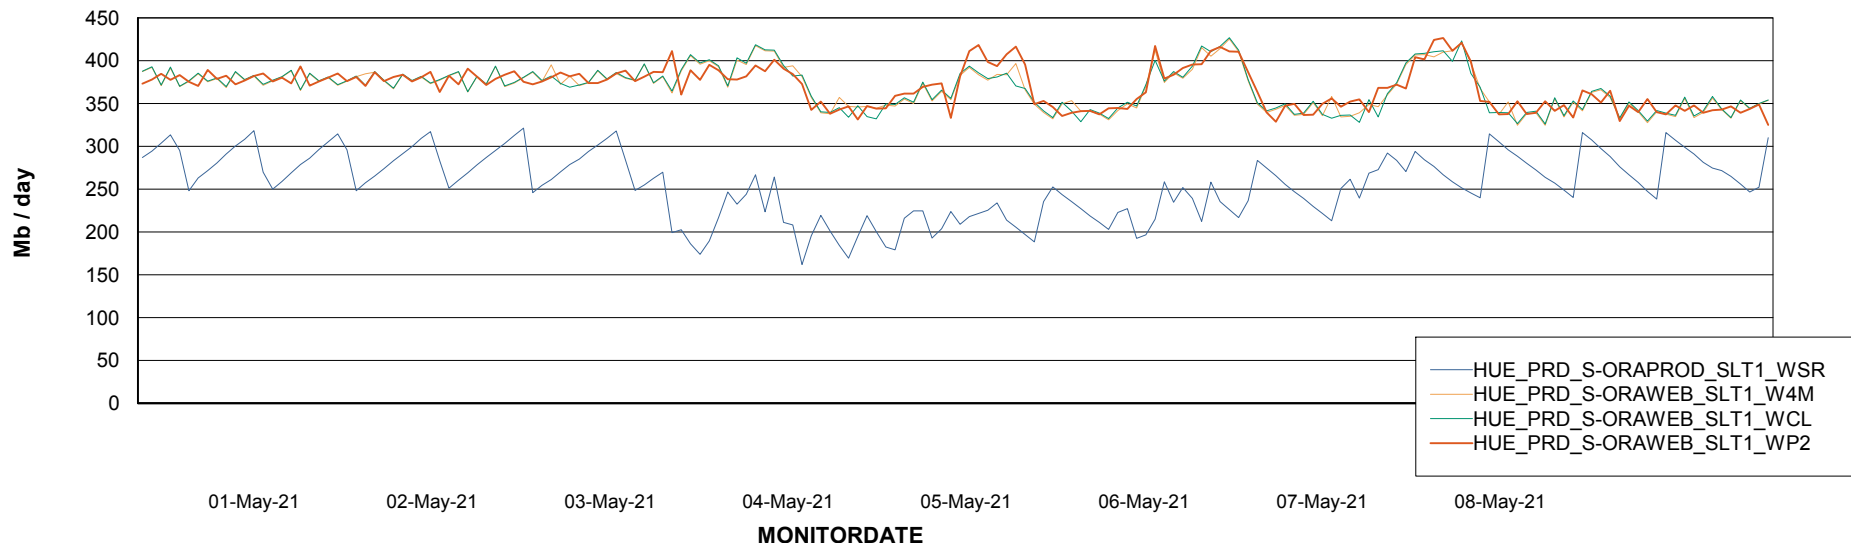

ABSSolute Application ReportServer Services

Avg memory used per ReportServer Service

Weekly SLA Customer Report

Customer HUE_Production
Database ID 104

ABSSolute Web Component Services

Avg memory used per ABS Web component