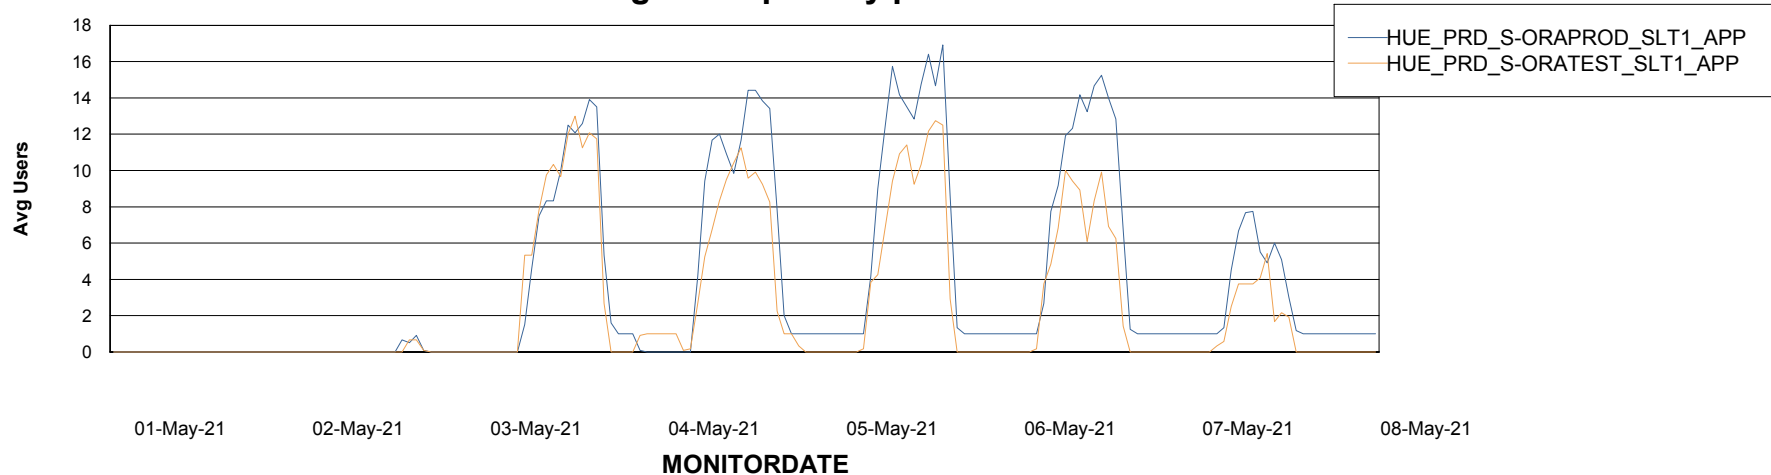

Weekly SLA Customer Report

Customer HUE_Production
Database ID 104

ABSSolute Application Server Services

Avg memory used per ABS Server Service

Avg users per day per ABS server

Weekly SLA Customer Report

Customer HUE_Production
Database ID 104