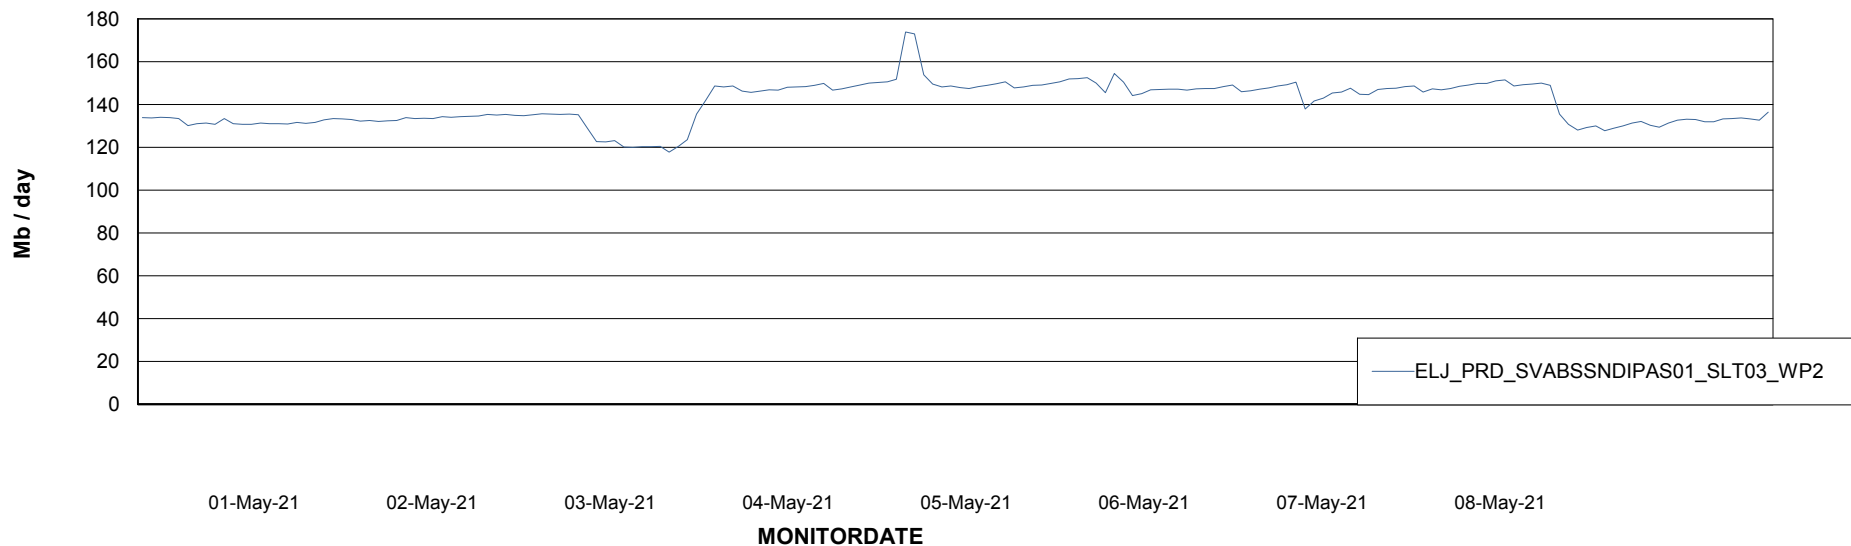

ABSSolute Web Component Services

Avg memory used per ABS Web component