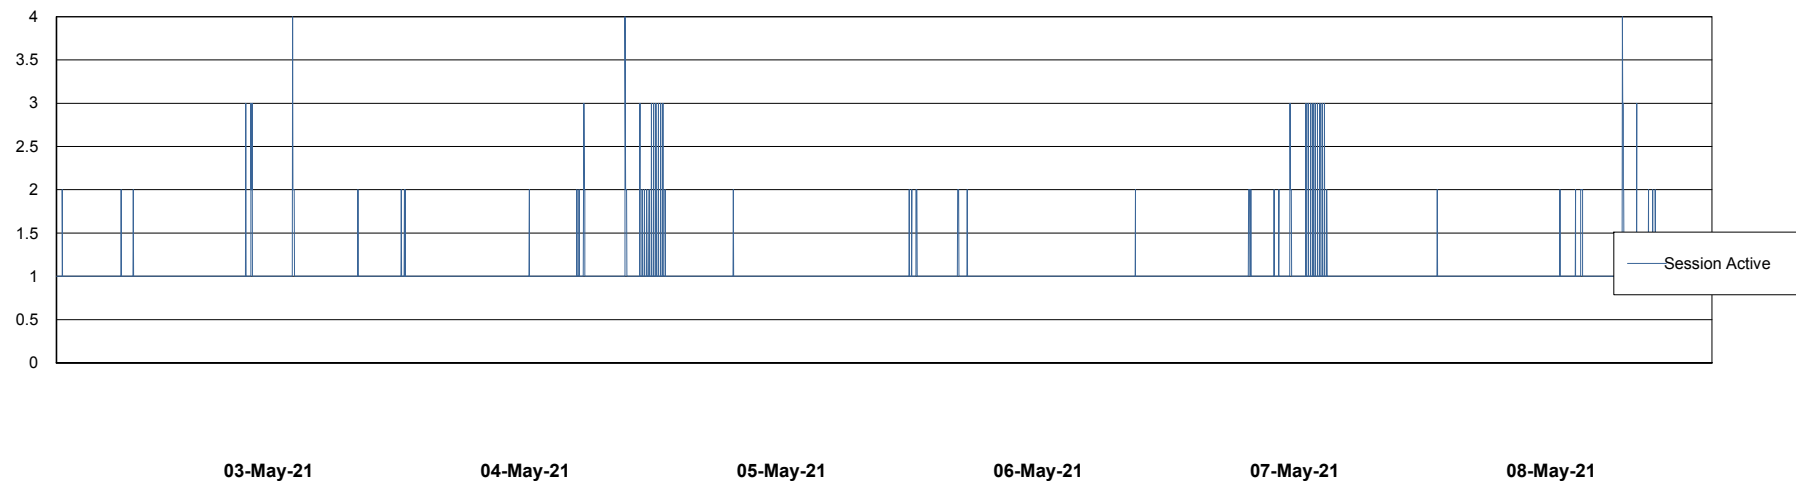

Database Performance ELJDB_PRD_BI