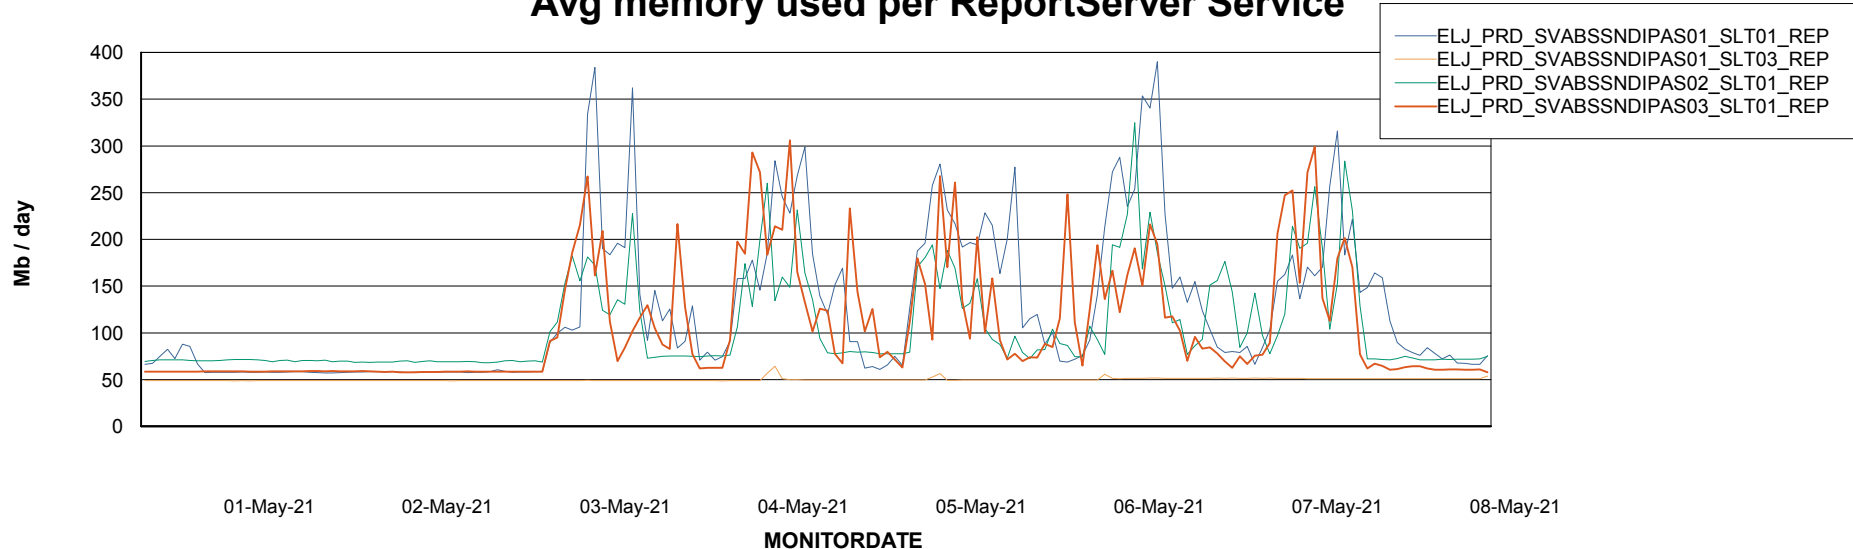

ABSSolute Application ReportServer Services

Avg memory used per ReportServer Service