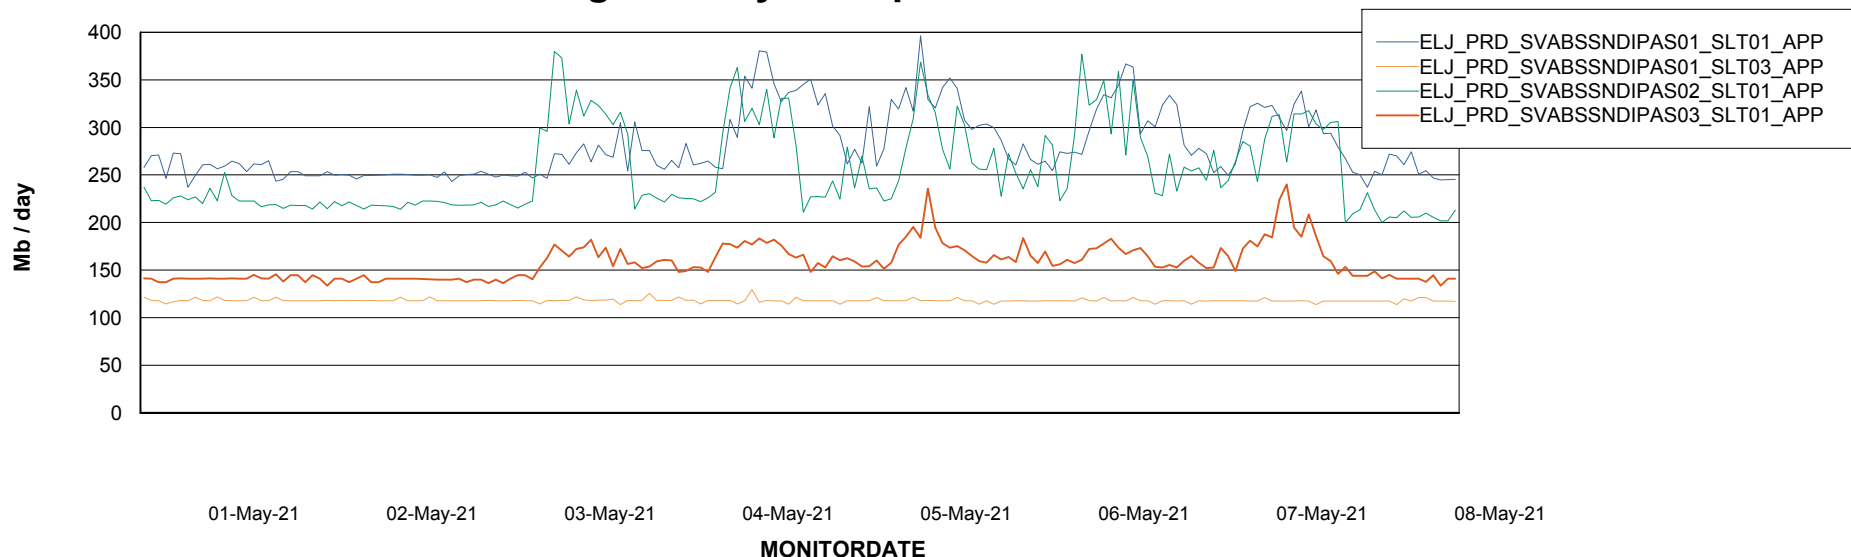

ABSolute Application Server Services

Avg memory used per ABS Server Service