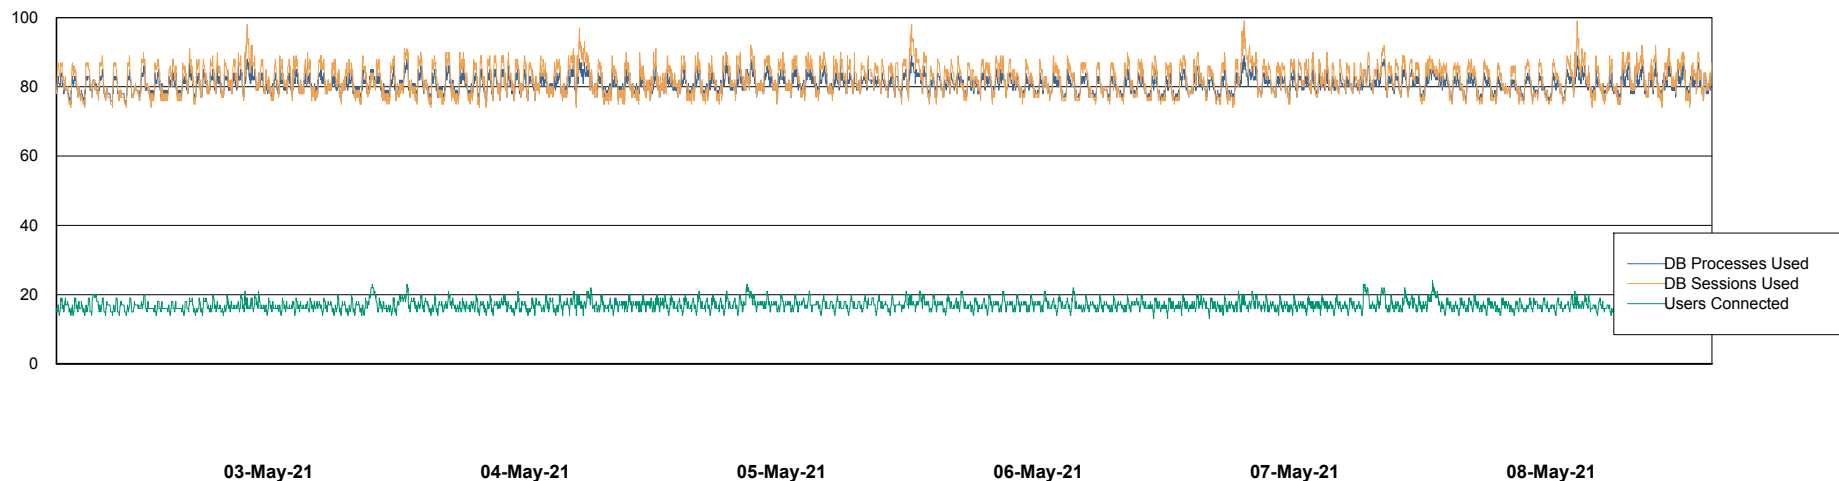

Database Performance ELJDB_PRD_BI