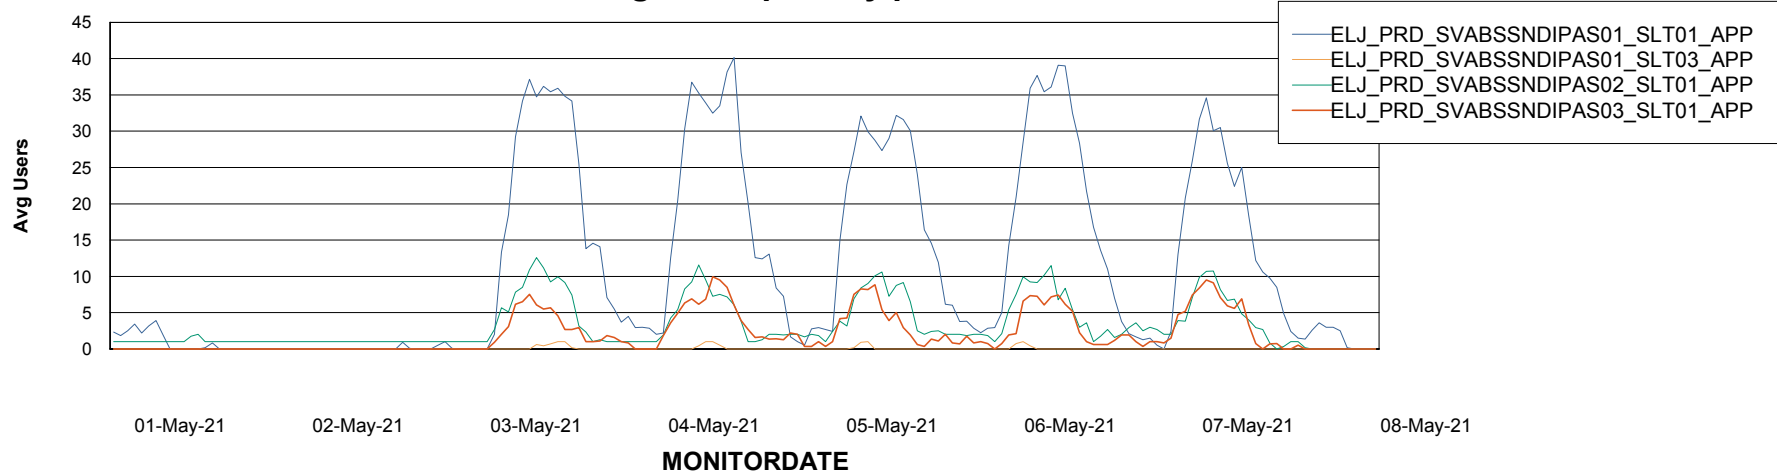

Avg users per day per ABS server