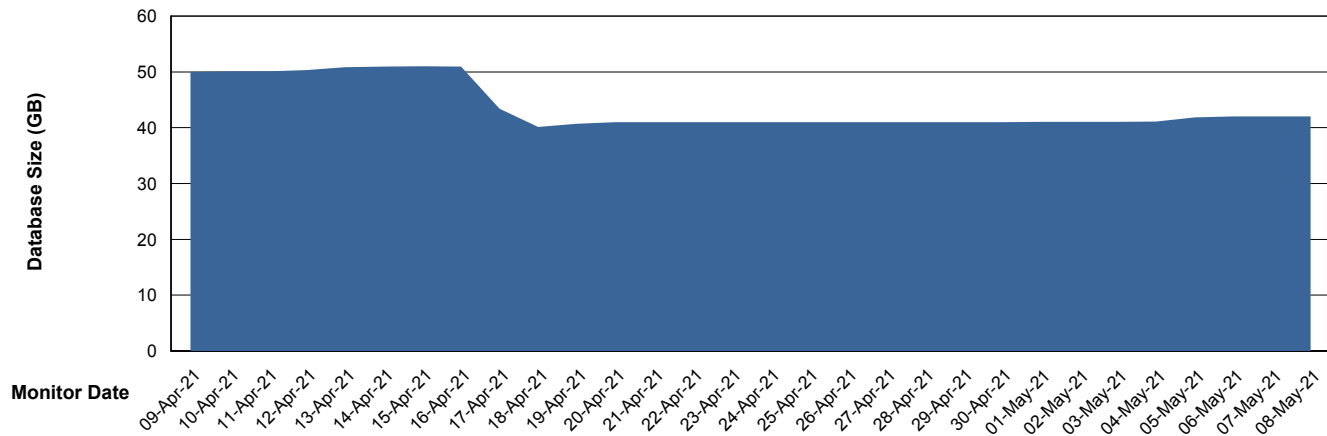

DATABASE SIZE ELJDB_Production

Database growth over last month