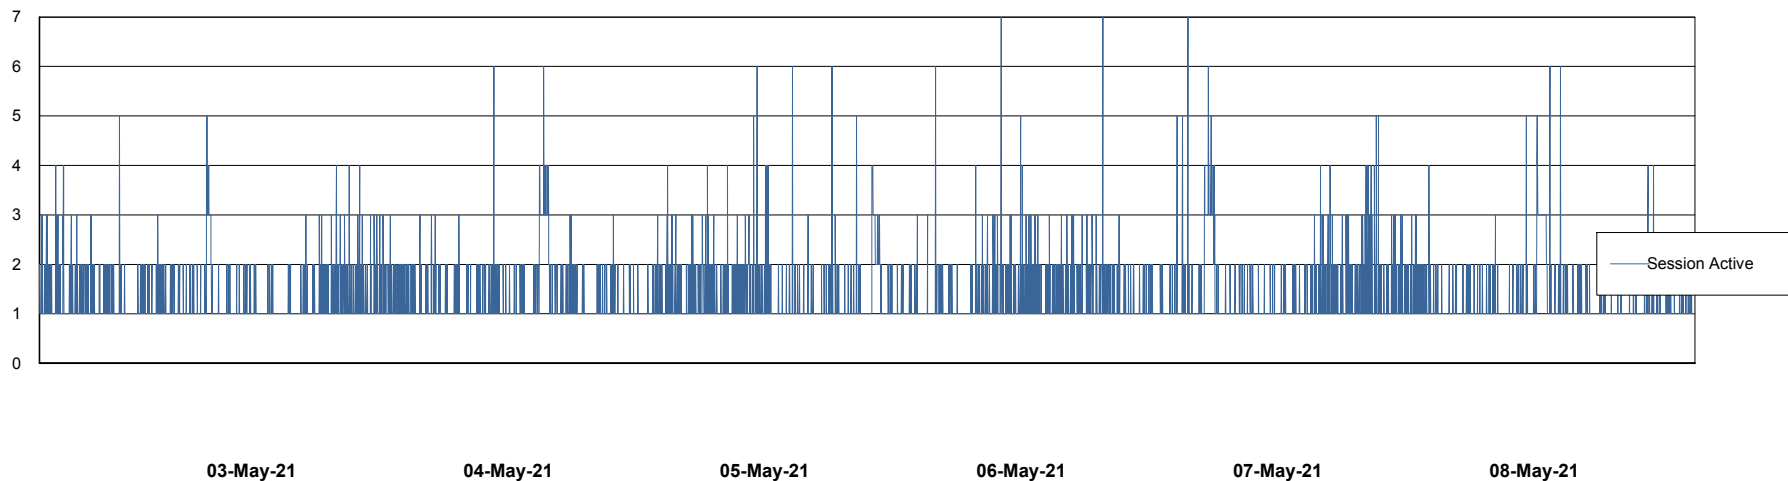

Weekly SLA Customer Report

Customer ECL Production
Database ID 77

Harddisk Usage ECL_PRD_ECL-ABS-WEB

	Free disk space on c: (%)	Total disk space on c: (Gb)
08-May-21	61	127
07-May-21	61	127
06-May-21	62	127
05-May-21	62	127
04-May-21	61	127
03-May-21	62	127
02-May-21	62	127

Weekly SLA Customer Report

Customer ECL Production
Database ID 77

Database Performance ECLDB_Production

Weekly SLA Customer Report

Customer ECL Production
Database ID 77

Database Performance ECLDB_Standby

Weekly SLA Customer Report