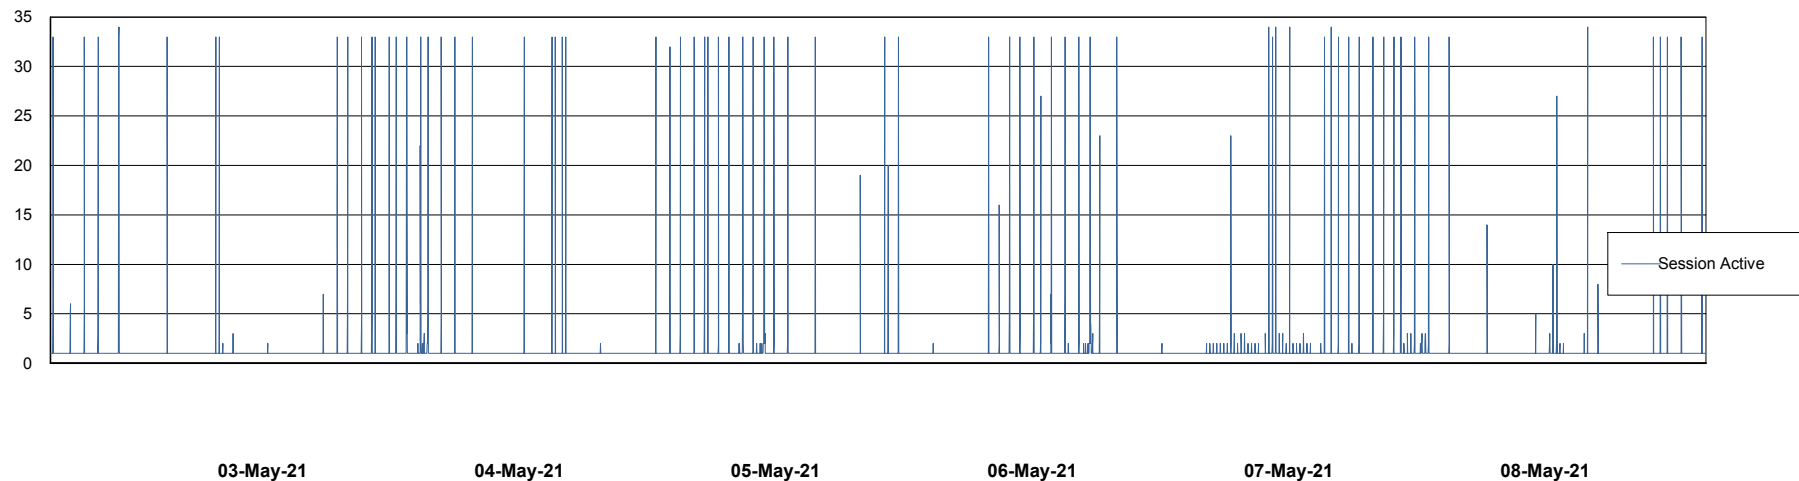

Weekly SLA Customer Report

Customer ECL Production
Database ID 77

Database Performance ECLDB_Production

Weekly SLA Customer Report

Customer ECL Production
Database ID 77

Database Performance ECLDB_Standby

Weekly SLA Customer Report

Customer ECL Production
 Database ID 77

DATABASE SIZE ECLDB_Production

Database growth over last month

Database Tablespace ECLDB_Production

Date	Tablespace Name	Filesize (Gb)	Usedsize (Gb)	Percentage free
08-May-21	ABSDATA	36	30	17
	INDX	8	3	63
07-May-21	ABSDATA	36	30	17
	INDX	8	3	63
06-May-21	ABSDATA	36	30	17
	INDX	8	3	63
05-May-21	ABSDATA	36	30	17
	INDX	8	3	63
04-May-21	ABSDATA	36	30	17
	INDX	8	3	63
03-May-21	ABSDATA	36	30	17
	INDX	8	3	63
02-May-21	ABSDATA	36	30	17
	INDX	8	3	63