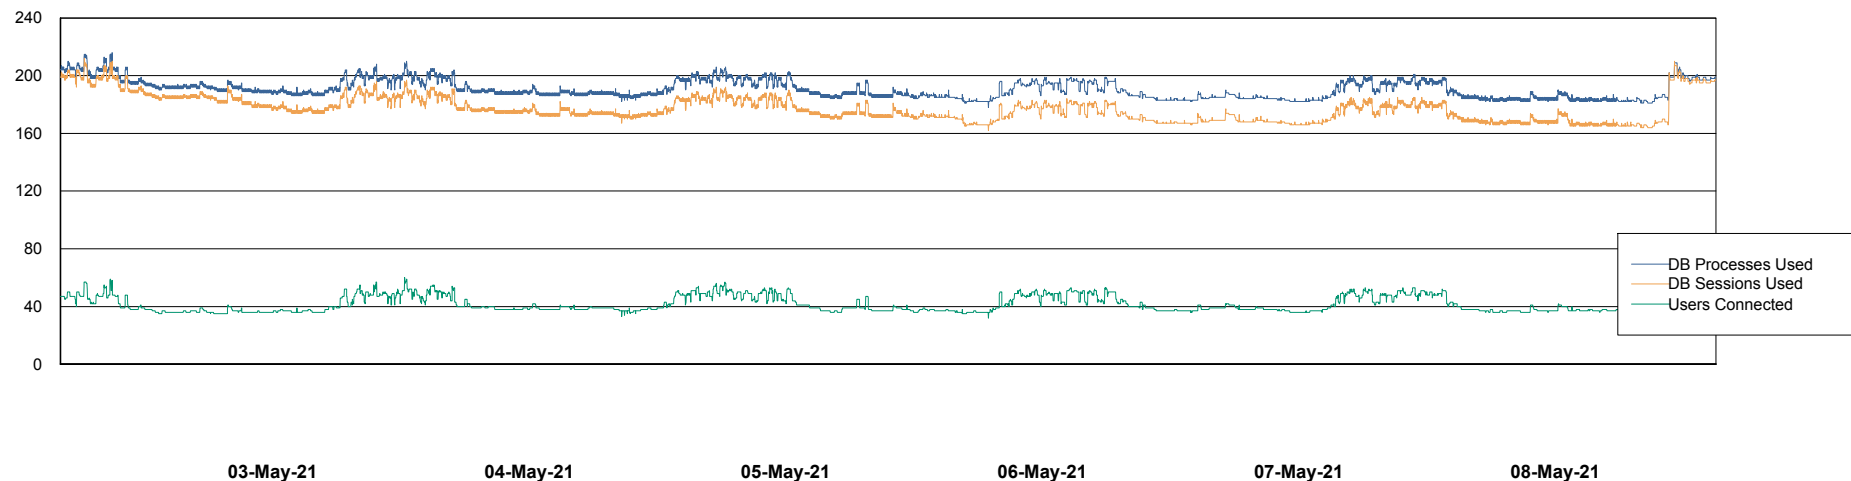

Weekly SLA Customer Report

Customer ECL Production
Database ID 77

Harddisk Usage ECL_PRD_ECL-ABS-WEB

	Free disk space on c: (%)	Total disk space on c: (Gb)
08-May-21	61	127
07-May-21	61	127
06-May-21	62	127
05-May-21	62	127
04-May-21	61	127
03-May-21	62	127
02-May-21	62	127

Weekly SLA Customer Report

Customer ECL Production
Database ID 77

Database Performance ECLDB_Production

Weekly SLA Customer Report

Customer ECL Production
Database ID 77

Database Performance ECLDB_Standby

Weekly SLA Customer Report