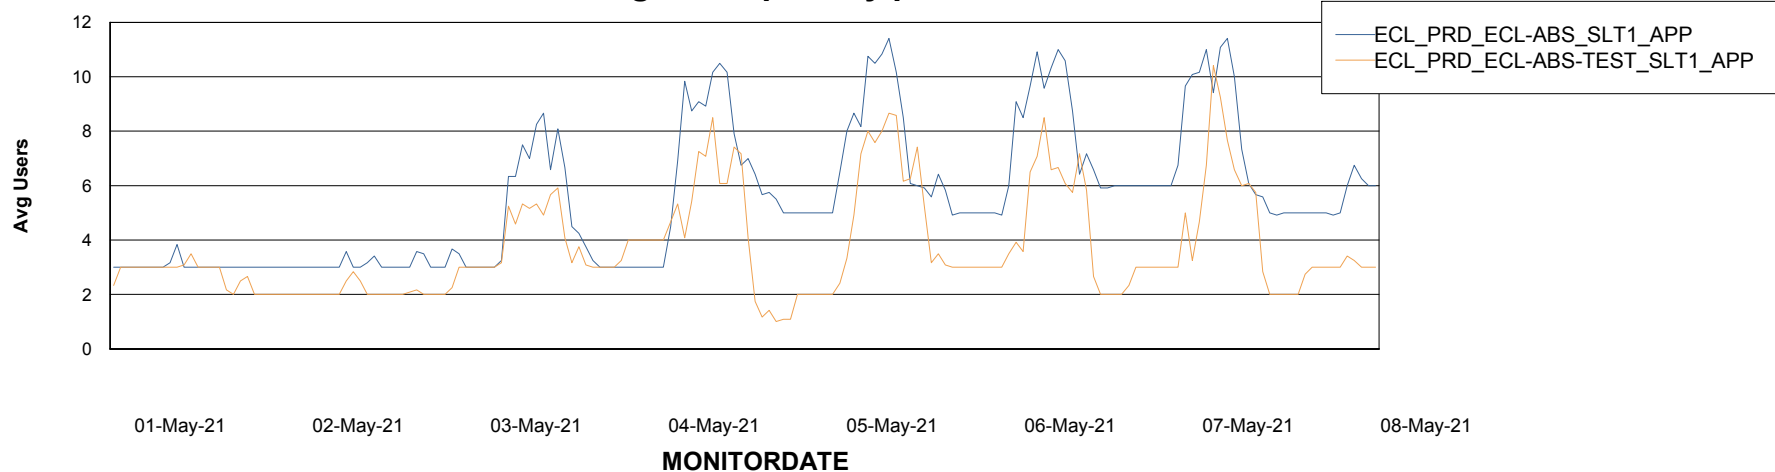

Avg users per day per ABS server