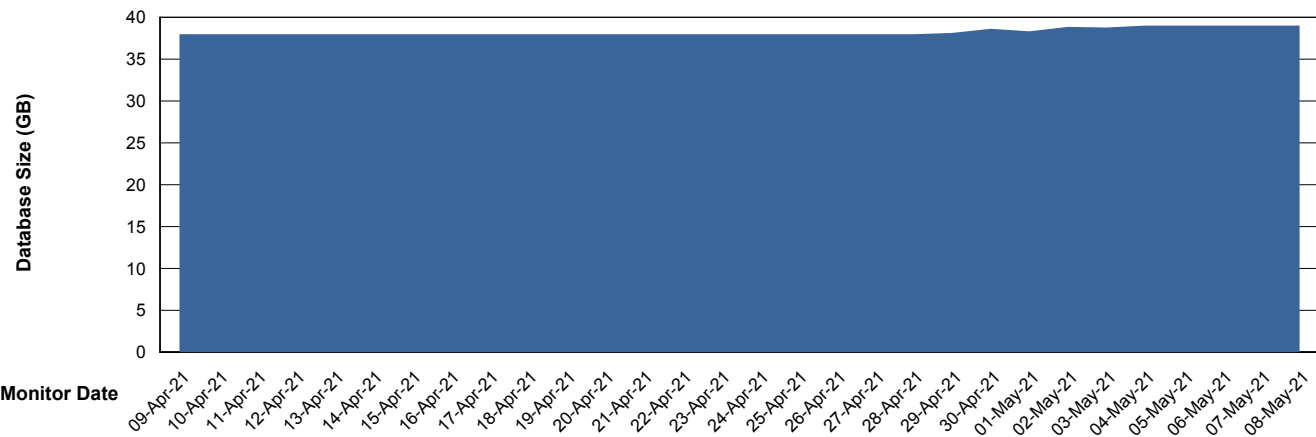

Weekly SLA Customer Report

Customer ECL Production
Database ID 77

Database Performance ECLDB_Production

Weekly SLA Customer Report

Customer ECL Production
Database ID 77

Database Performance ECLDB_Standby

Weekly SLA Customer Report

Customer ECL Production
 Database ID 77

DATABASE SIZE ECLDB_Production

Database growth over last month

Database Tablespace ECLDB_Production

Date	Tablespace Name	Filesize (Gb)	Usedsize (Gb)	Percentage free
08-May-21	ABSDATA	36	30	17
	INDX	8	3	63
07-May-21	ABSDATA	36	30	17
	INDX	8	3	63
06-May-21	ABSDATA	36	30	17
	INDX	8	3	63
05-May-21	ABSDATA	36	30	17
	INDX	8	3	63
04-May-21	ABSDATA	36	30	17
	INDX	8	3	63
03-May-21	ABSDATA	36	30	17
	INDX	8	3	63
02-May-21	ABSDATA	36	30	17
	INDX	8	3	63