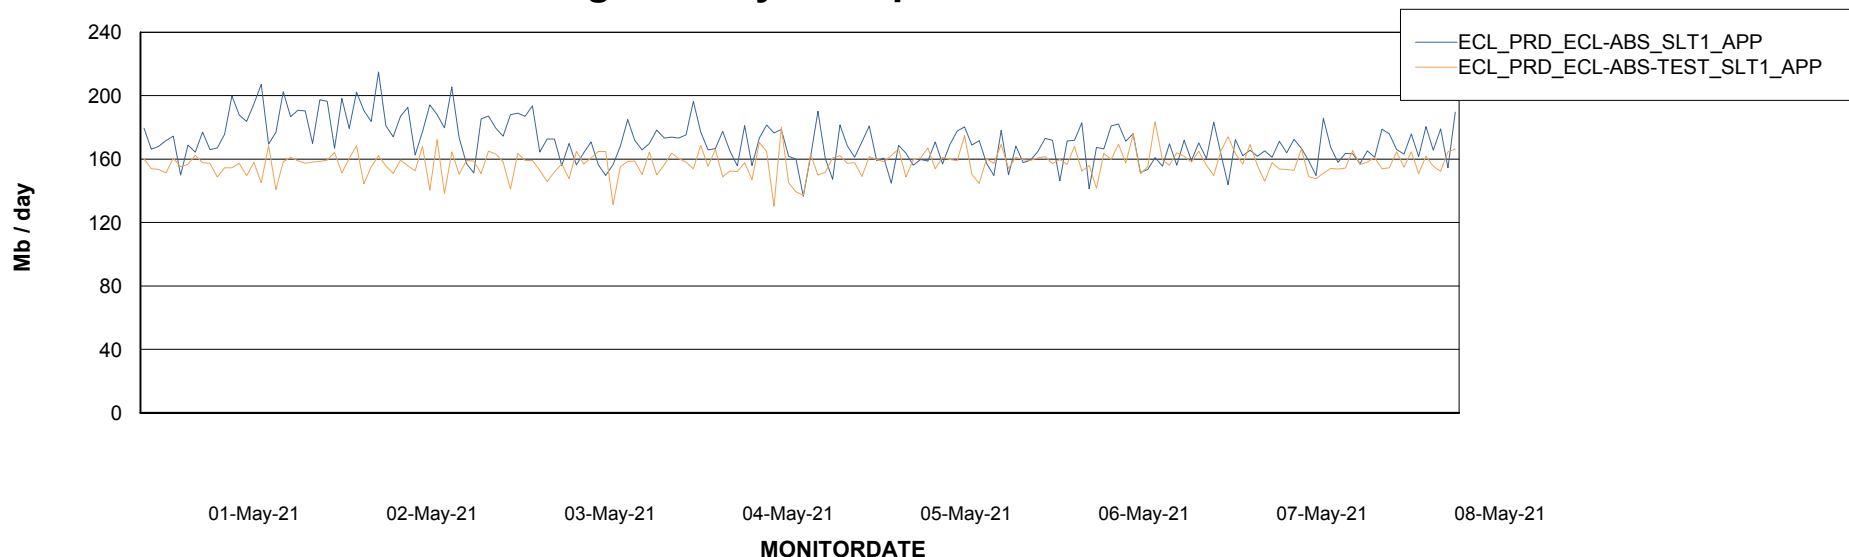

ABSSolute Application Server Services

Avg memory used per ABS Server Service