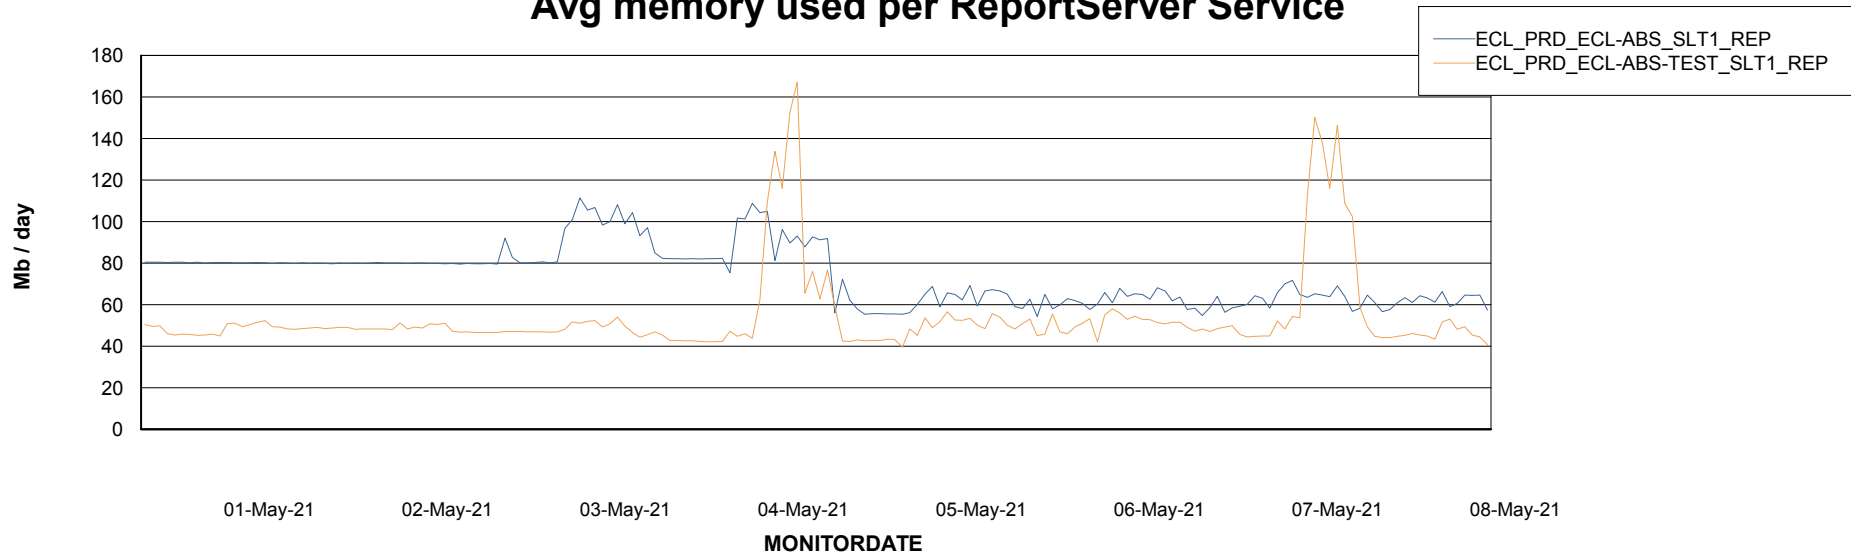

Avg memory used per ABS Server Service

Avg users per day per ABS server

Weekly SLA Customer Report

Customer ECL Production
Database ID 77

ABSSolute Application ReportServer Services

Avg memory used per ReportServer Service