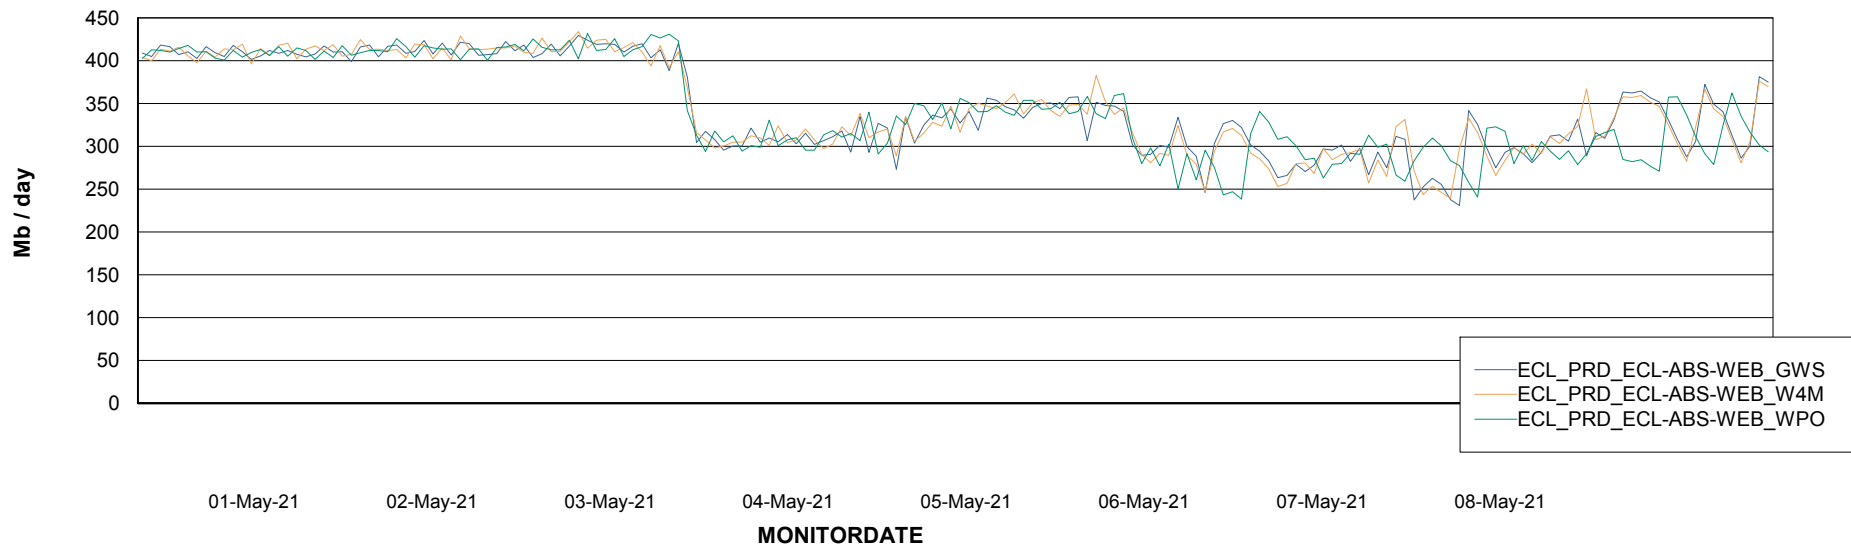

ABSSolute Web Component Services

Avg memory used per ABS Web component