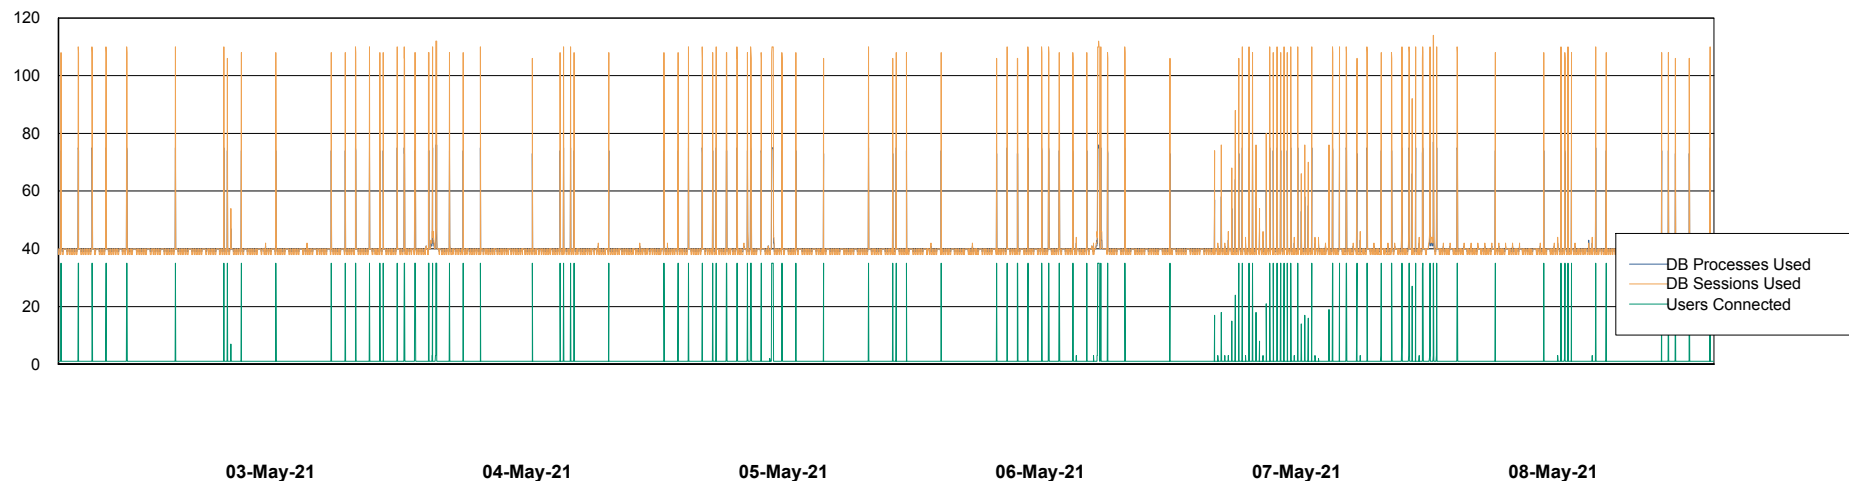

Weekly SLA Customer Report

Customer ECL Production
Database ID 77

Database Performance ECLDB_Production

Weekly SLA Customer Report

Customer ECL Production
Database ID 77

Database Performance ECLDB_Standby

Weekly SLA Customer Report