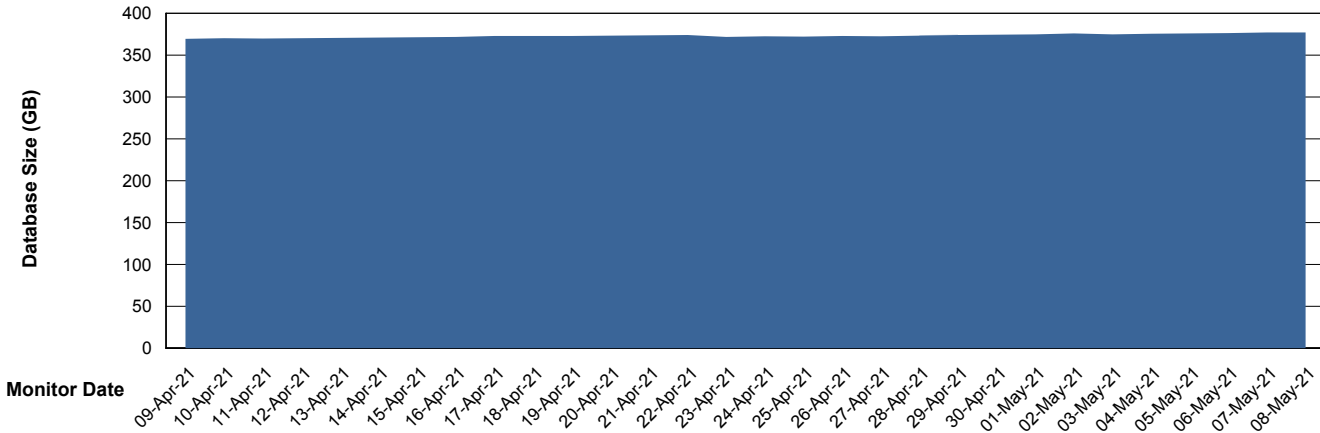

DATABASE SIZE CUS_ProdDB_Primary

Database growth over last month