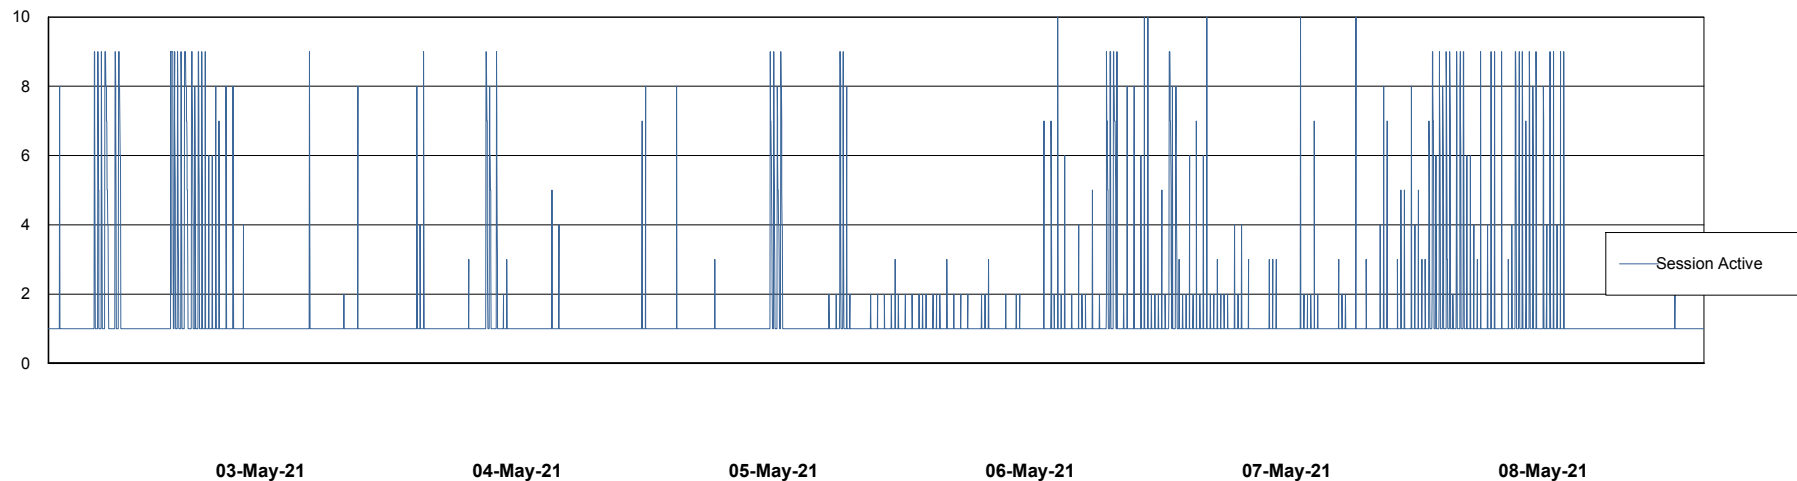

Weekly SLA Customer Report

Customer CUS Production
Database ID 84

Database Performance CUS_ProdDB_Primary

Weekly SLA Customer Report

Customer CUS Production
Database ID 84

Database Performance CUS_ProdDB_Standby