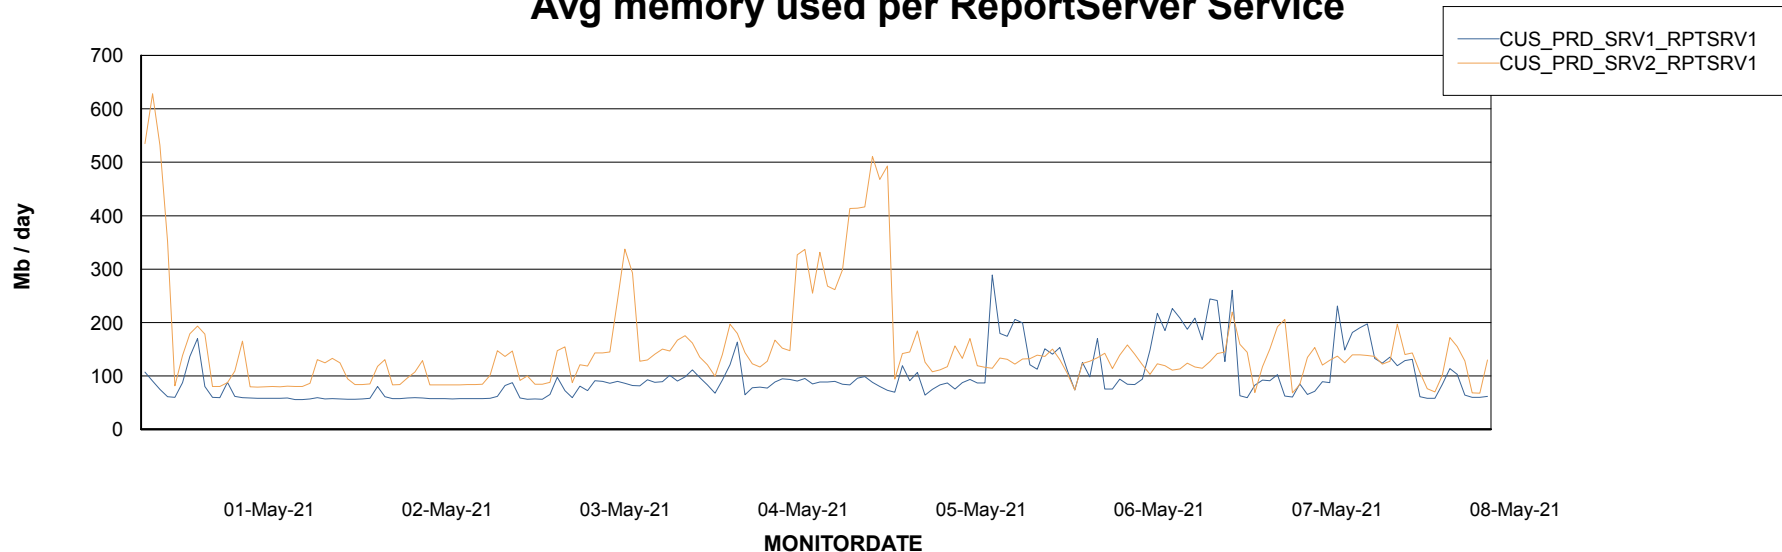

Avg memory used per ABS Server Service

Avg users per day per ABS server

Weekly SLA Customer Report

Customer CUS Production
Database ID 84

ABSolute Web Component Services

Avg memory used per ReportServer Service