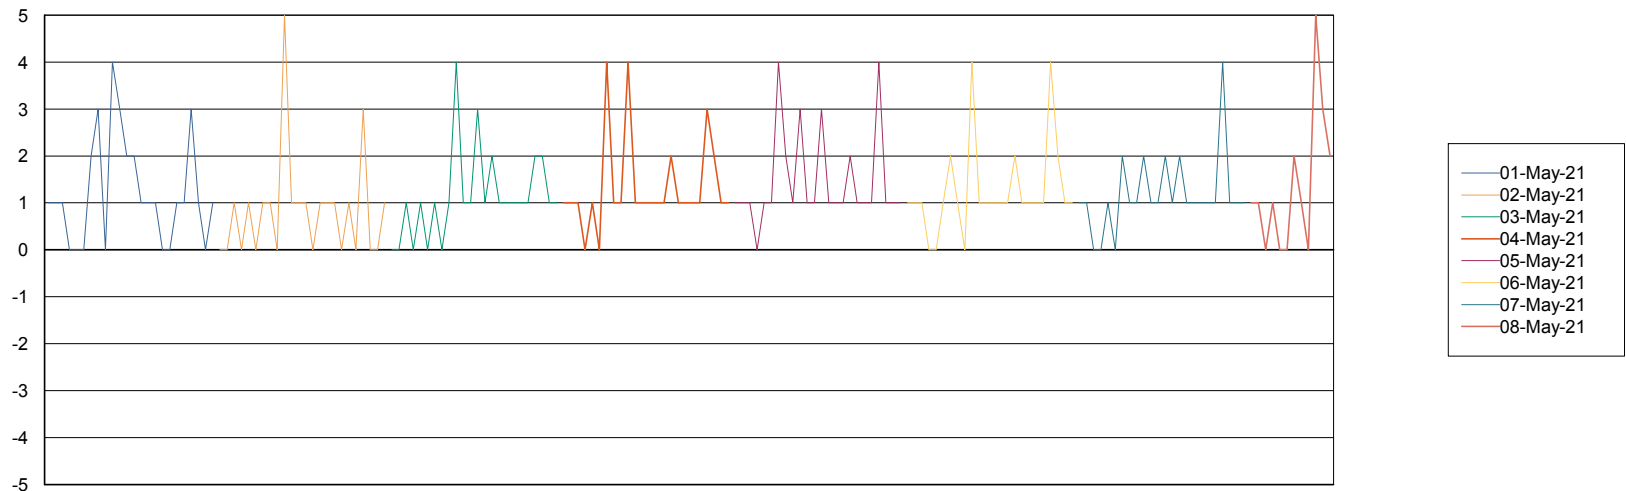

Standby Database Health CUS Production

Recovery lag for last 7 days