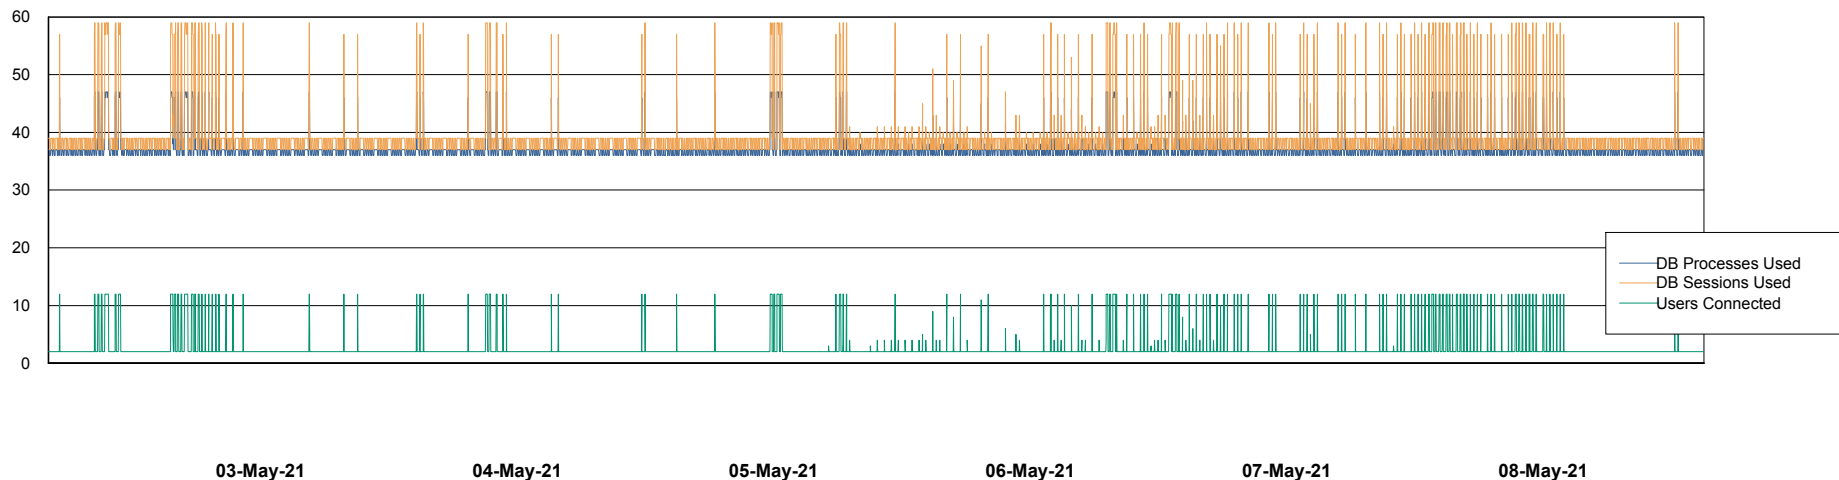

Weekly SLA Customer Report

Customer CUS Production
Database ID 84

Database Performance CUS_ProdDB_Primary

Weekly SLA Customer Report

Customer CUS Production
Database ID 84

Database Performance CUS_ProdDB_Standby