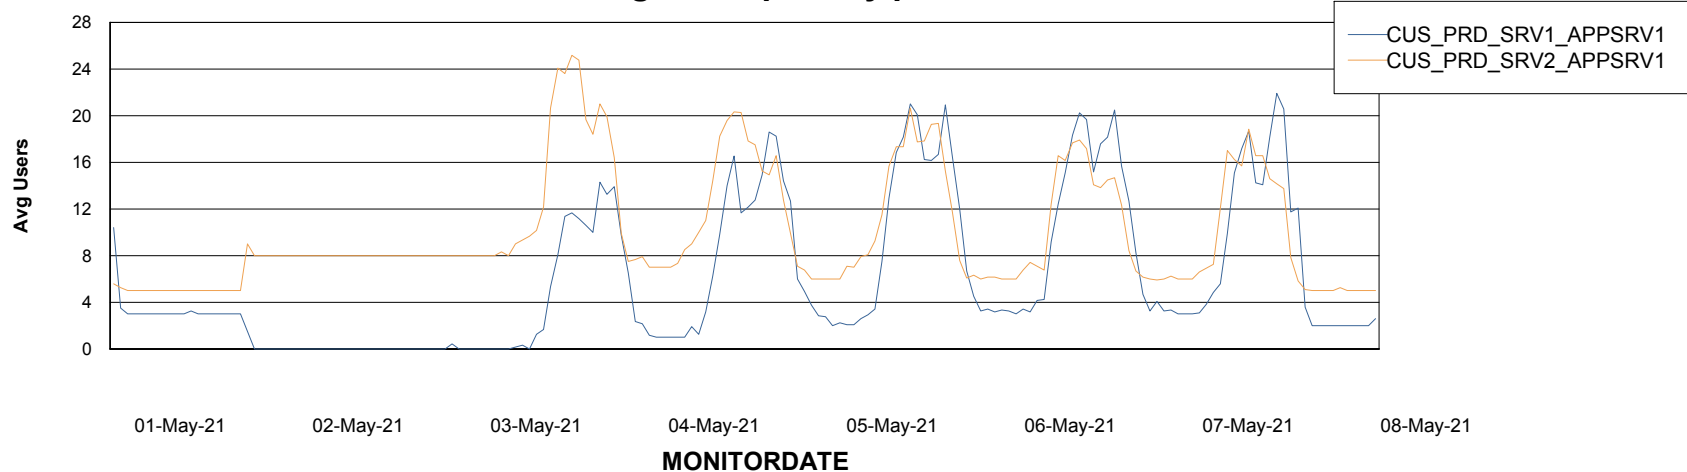

Avg users per day per ABS server