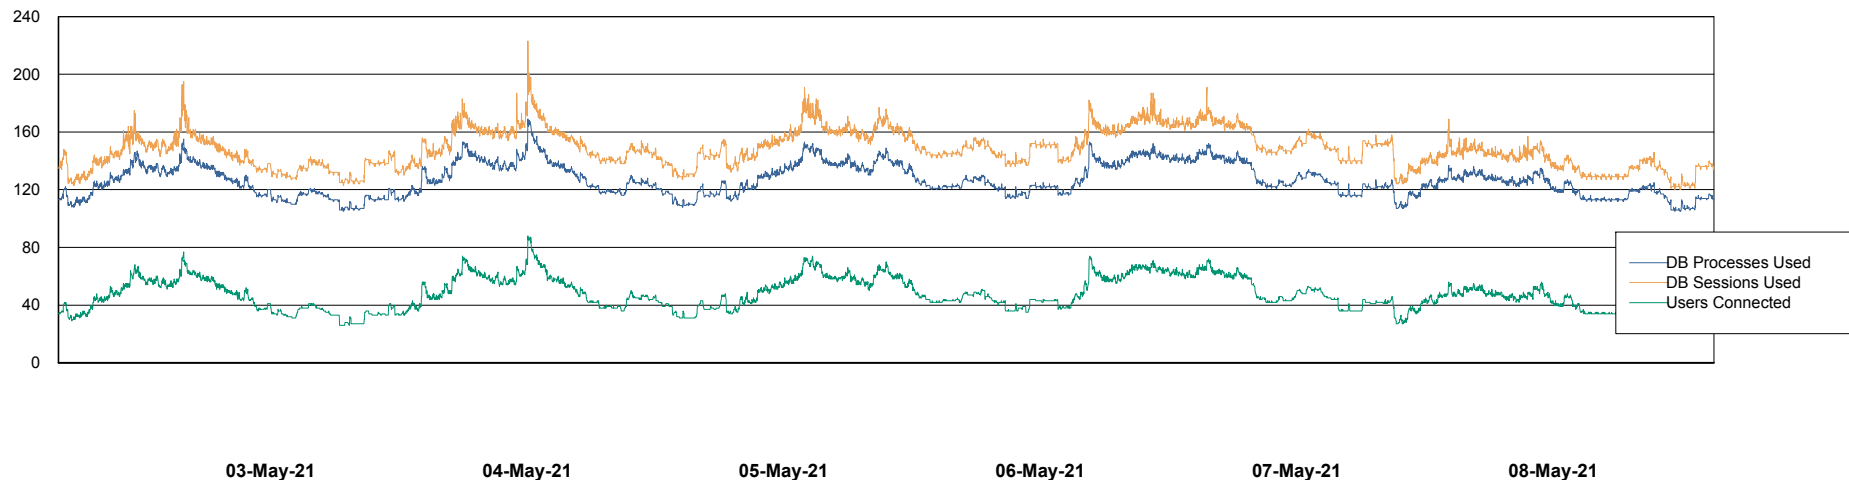

Harddisk Usage CUS_StandByDBSrv_ABSDB2

	Free disk space on c: (%)	Total disk space on c: (Gb)	Free disk space on d: (%)	Total disk space on d: (Gb)
08-May-21	73	199	37	1,024
07-May-21	73	199	37	1,024
06-May-21	73	199	36	1,024
05-May-21	73	199	36	1,024
04-May-21	73	199	36	1,024
03-May-21	73	199	36	1,024
02-May-21	74	199	36	1,024

Weekly SLA Customer Report

Customer CUS Production
Database ID 84

Database Performance CUS_ProdDB_Primary

Weekly SLA Customer Report

Customer CUS Production
Database ID 84

Database Performance CUS_ProdDB_Standby