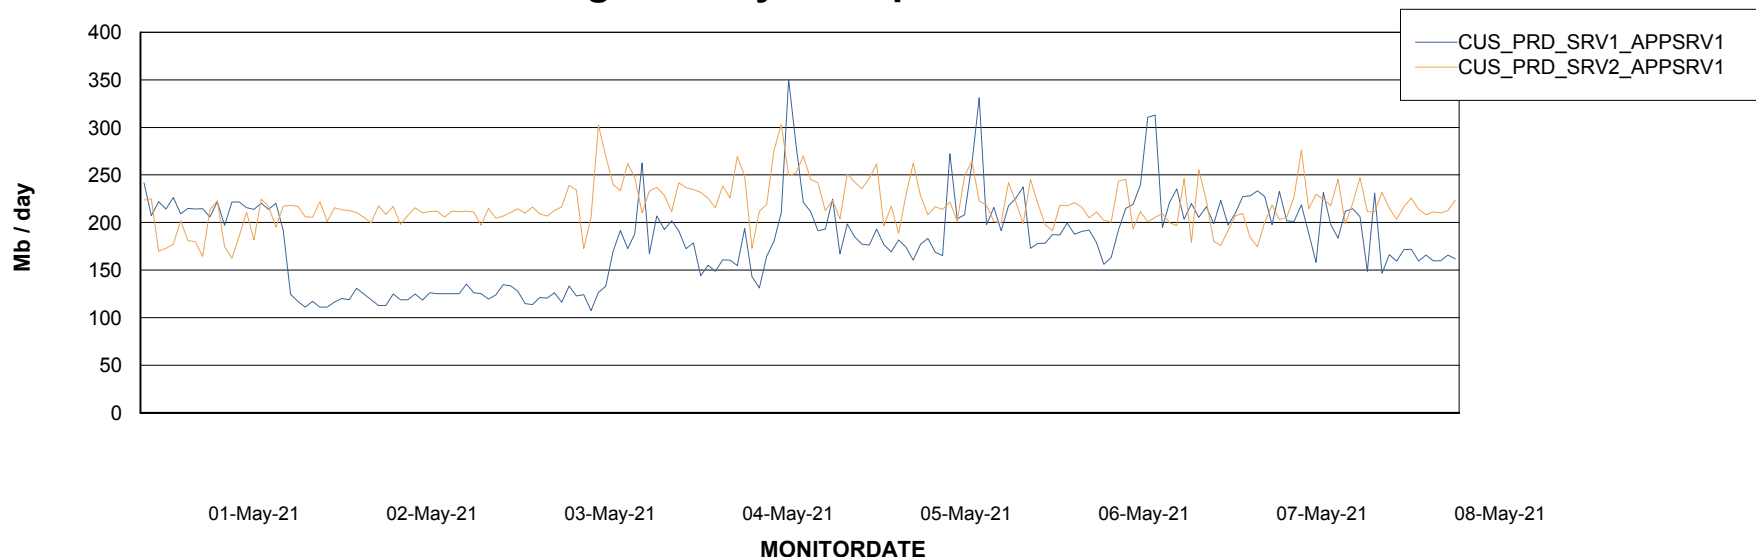

ABSSolute Application Server Services

Avg memory used per ABS Server Service