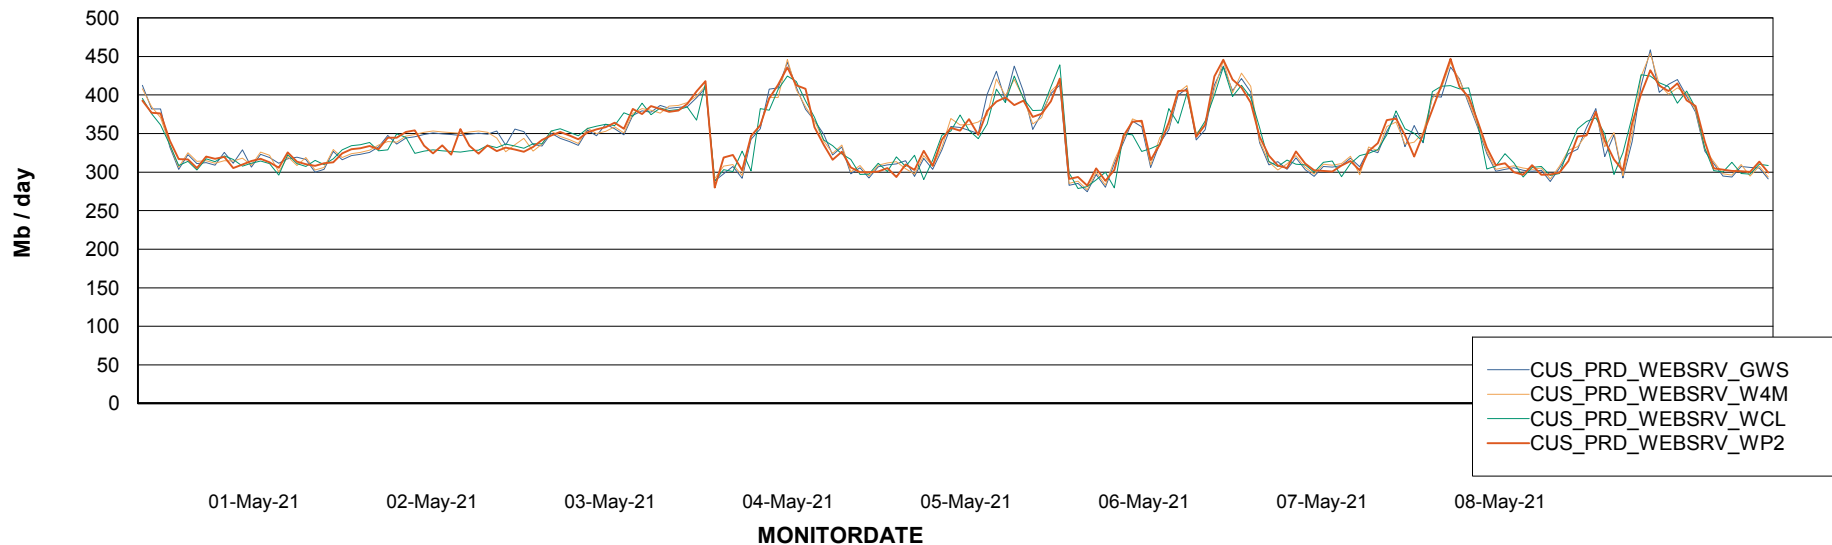

ABSSolute Web Component Services

Avg memory used per ABS Web component