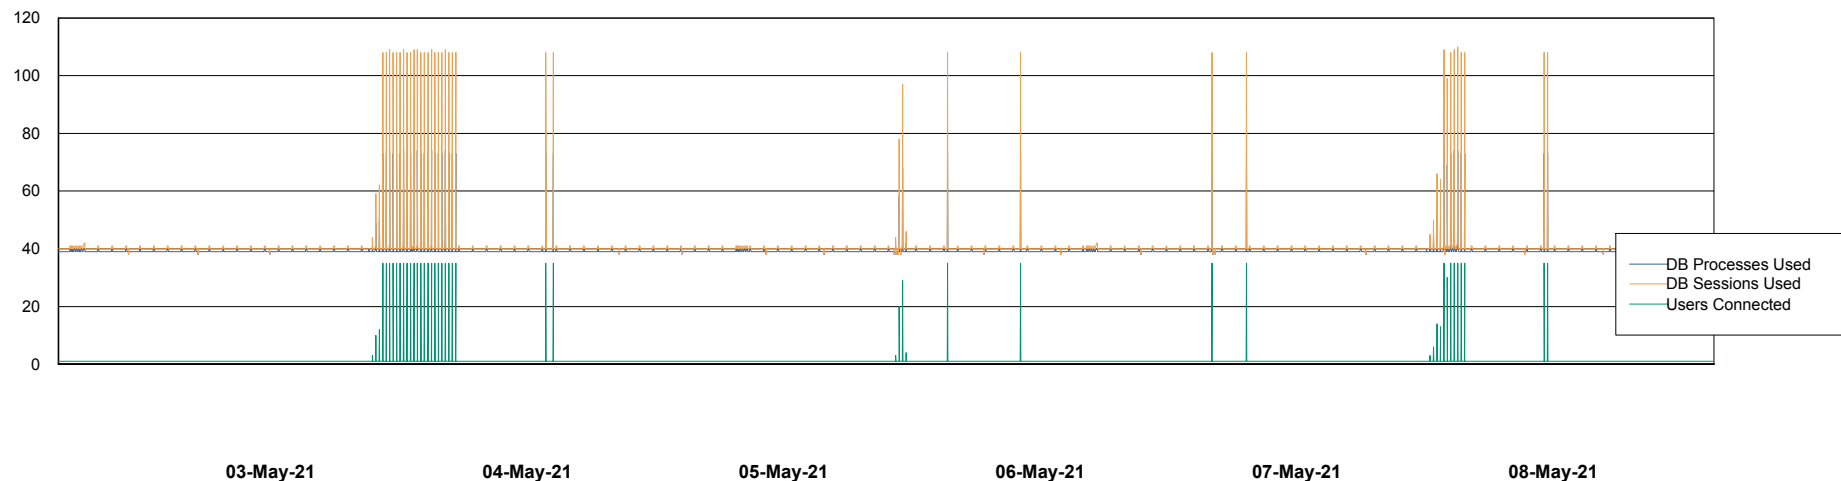

Database Performance CLODB_PRD_Standby