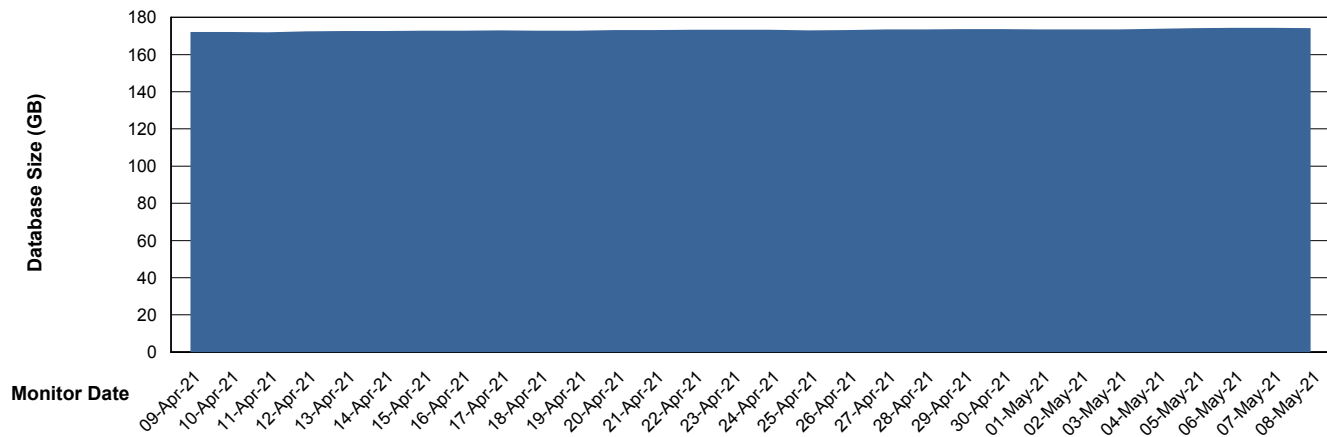

DATABASE SIZE CLODB_PRD_BI

Database growth over last month