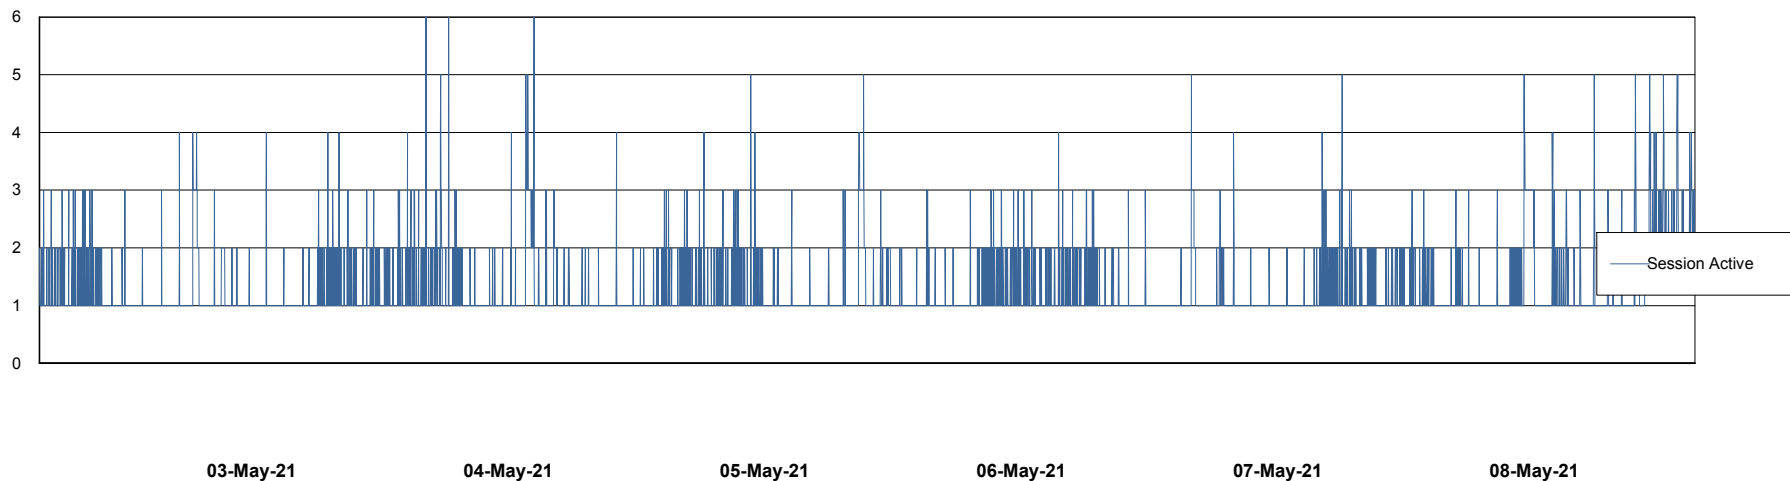

Weekly SLA Customer Report

Customer CLO Production
Database ID 38

Database Performance CLODB_PRD_BI

Weekly SLA Customer Report

Customer CLO Production
Database ID 38

Database Performance CLODB_PRD_Production