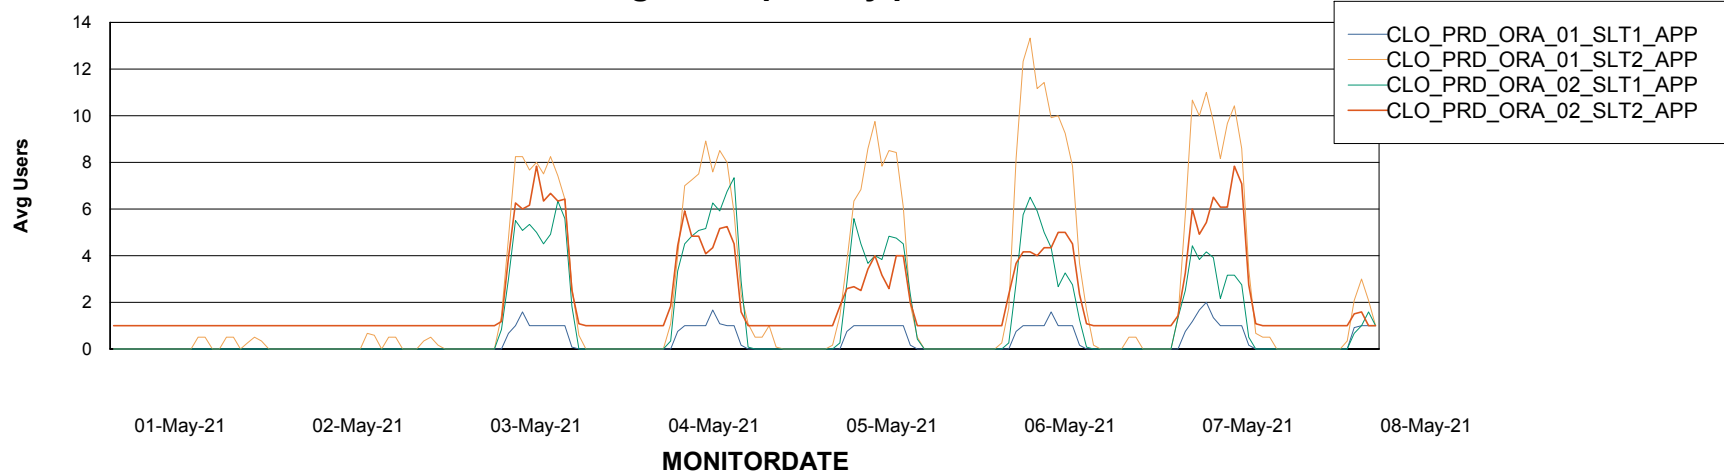

Avg users per day per ABS server