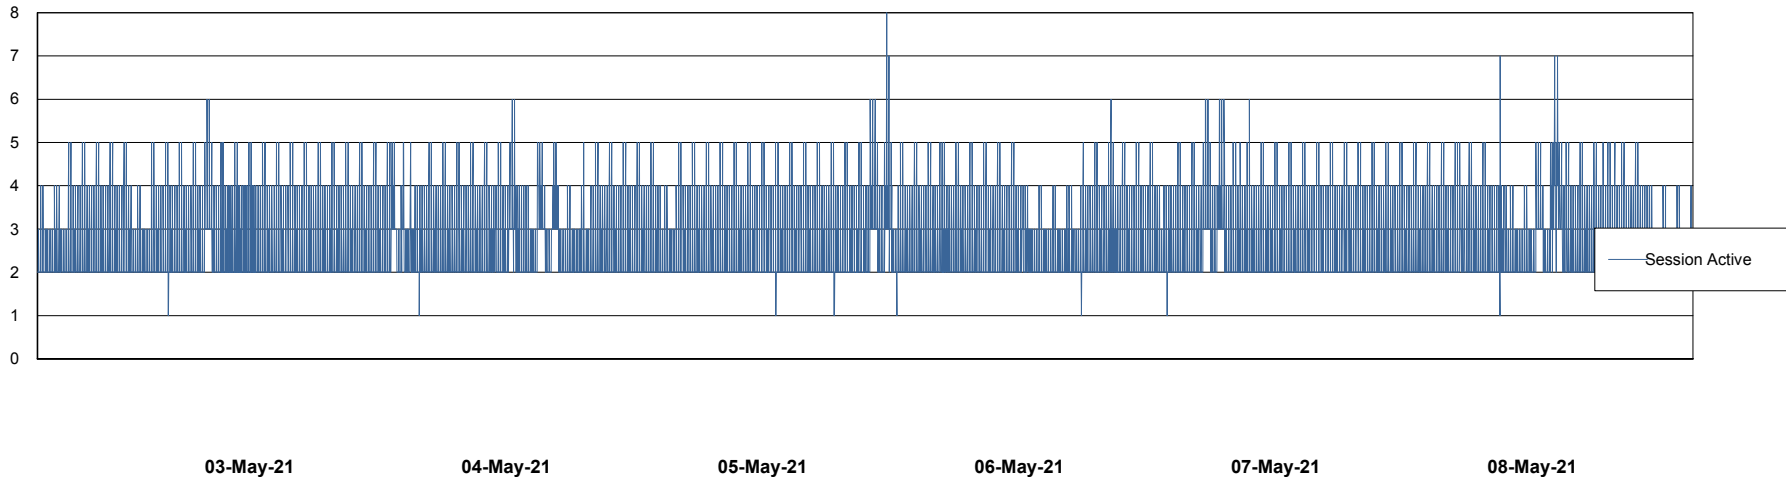

Harddisk Usage CLO_PRD_WEB_02

	Free disk space on c: (%)	Total disk space on c: (Gb)
08-May-21	56	100
07-May-21	54	100
06-May-21	54	100
05-May-21	54	100
04-May-21	54	100
03-May-21	54	100
02-May-21	54	100

Weekly SLA Customer Report

Customer CLO Production
Database ID 38

Database Performance CLODB_PRD_BI

Weekly SLA Customer Report

Customer CLO Production
Database ID 38

Database Performance CLODB_PRD_Production