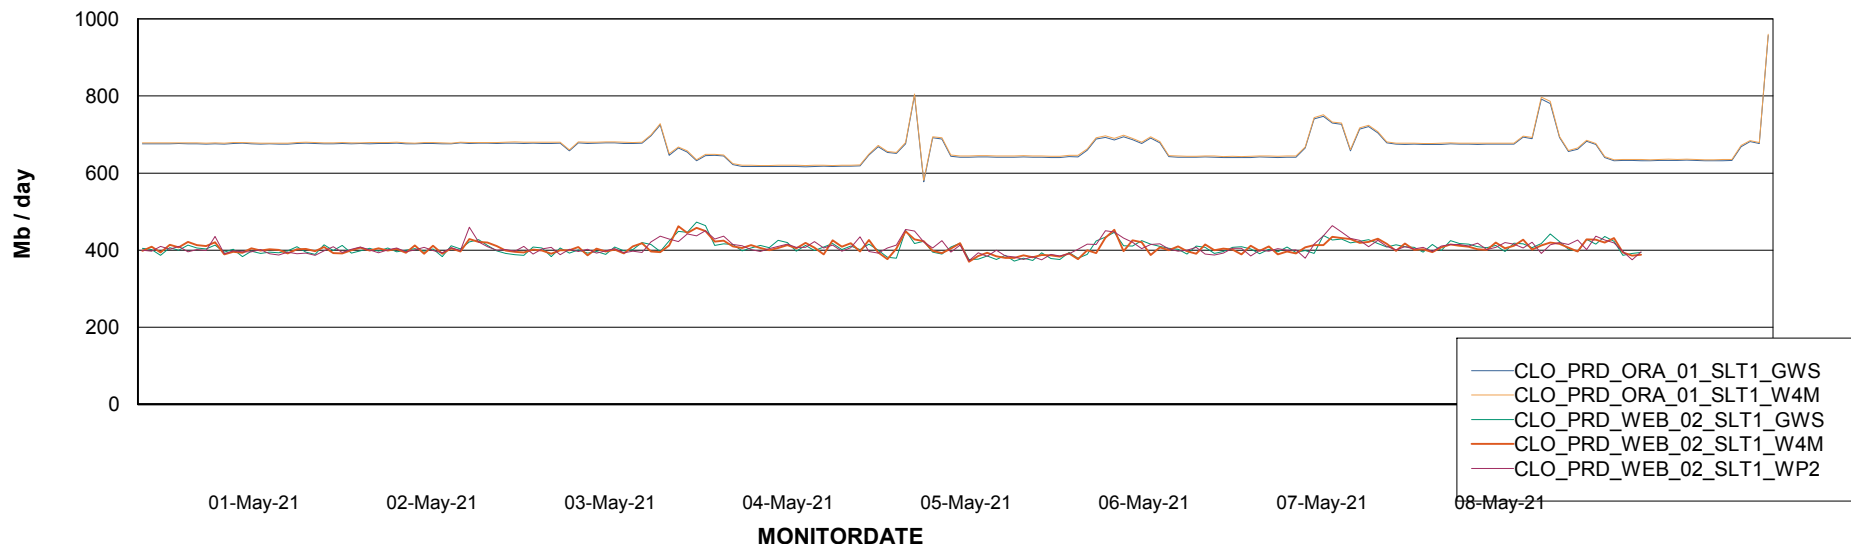

ABSolute Web Component Services

Avg memory used per ABS Web component