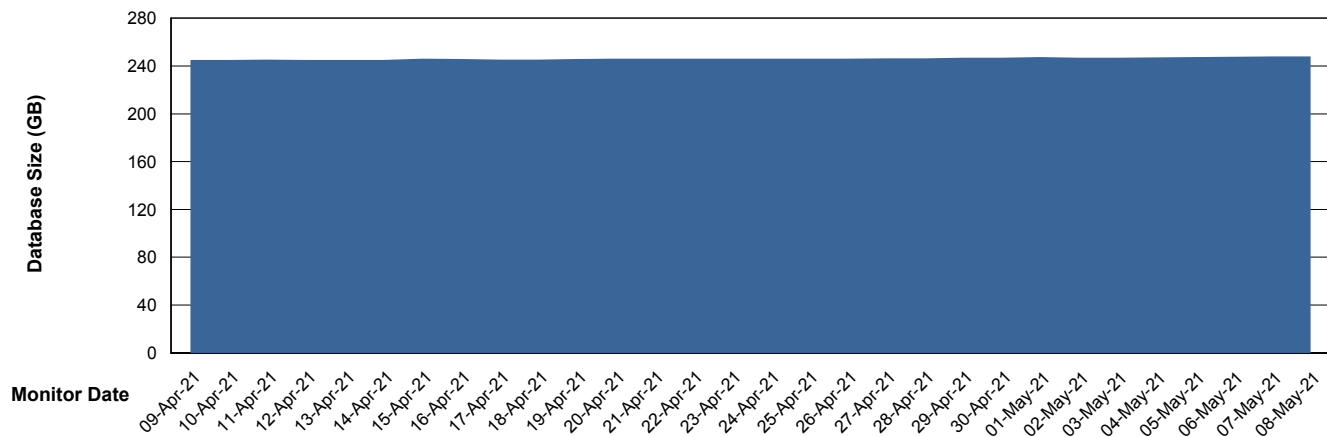

Weekly SLA Customer Report

Customer CLO Production
Database ID 38

DATABASE SIZE CLODB_PRD_BI

Database growth over last month

DATABASE SIZE CLODB_PRD_Production

Database growth over last month

Weekly SLA Customer Report