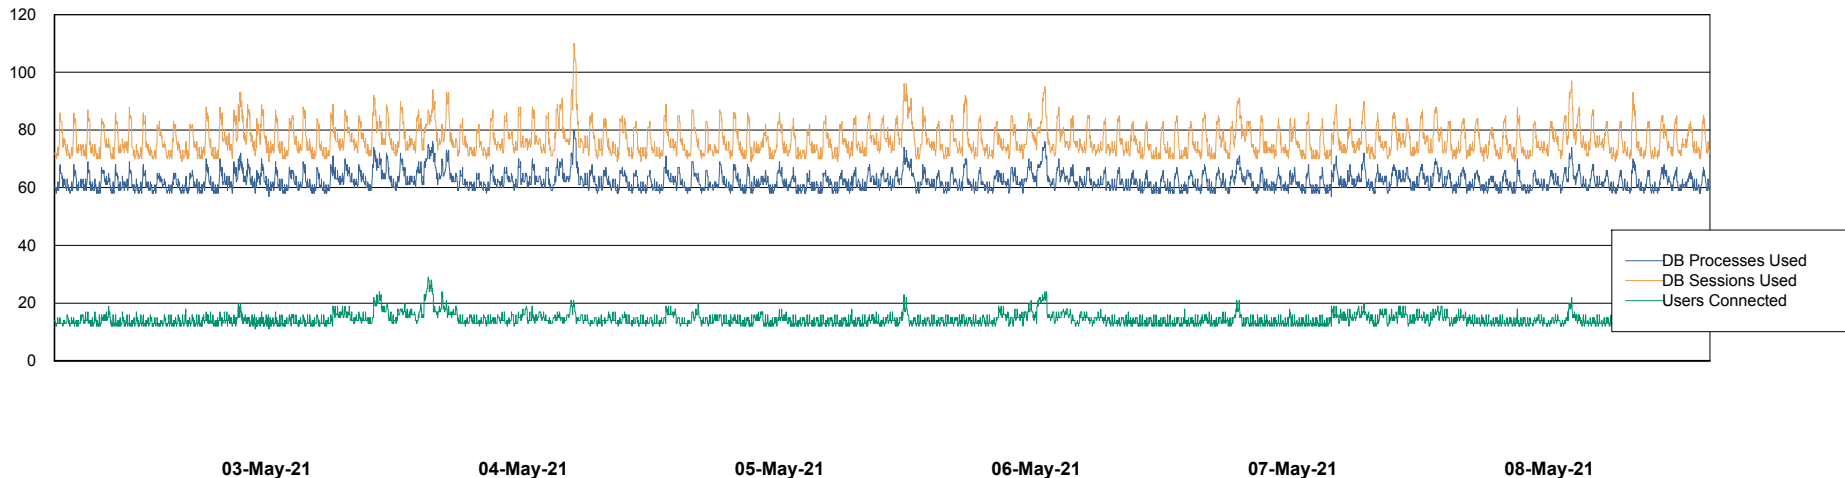

Weekly SLA Customer Report

Customer CLO Production
Database ID 38

Database Performance CLODB_PRD_BI

Weekly SLA Customer Report

Customer CLO Production
Database ID 38

Database Performance CLODB_PRD_Production