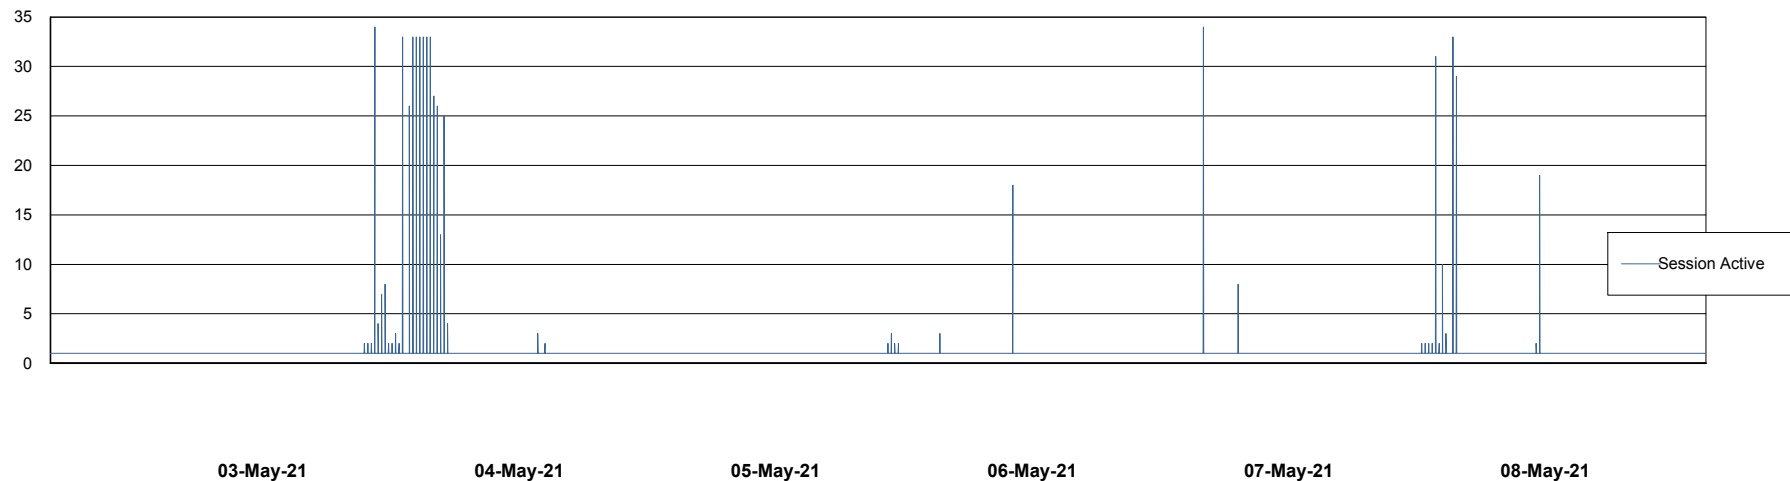

Database Performance CLODB_PRD_Standby