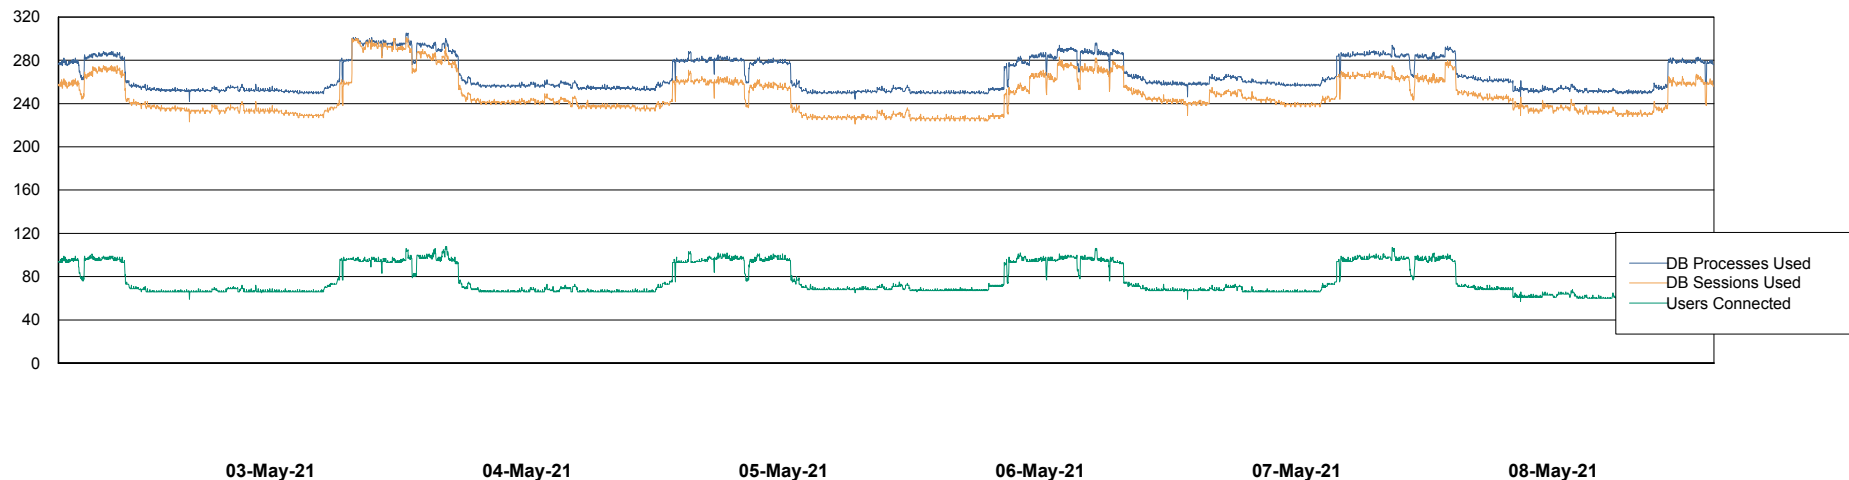

Weekly SLA Customer Report

Customer CLO Production
Database ID 38

Database Performance CLODB_PRD_BI

Weekly SLA Customer Report

Customer CLO Production
Database ID 38

Database Performance CLODB_PRD_Production