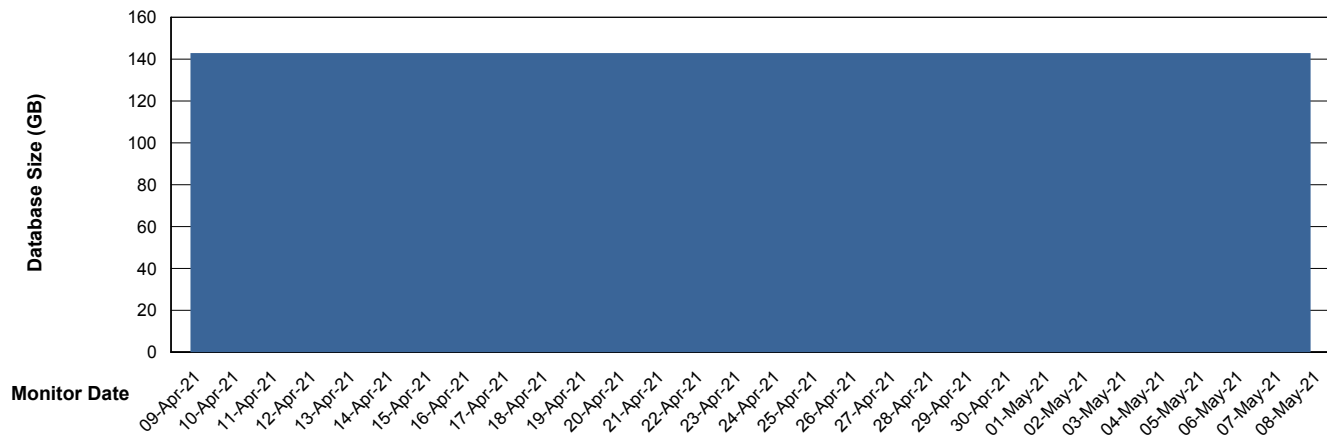

DATABASE SIZE CLODB_PRD_Test

Database growth over last month