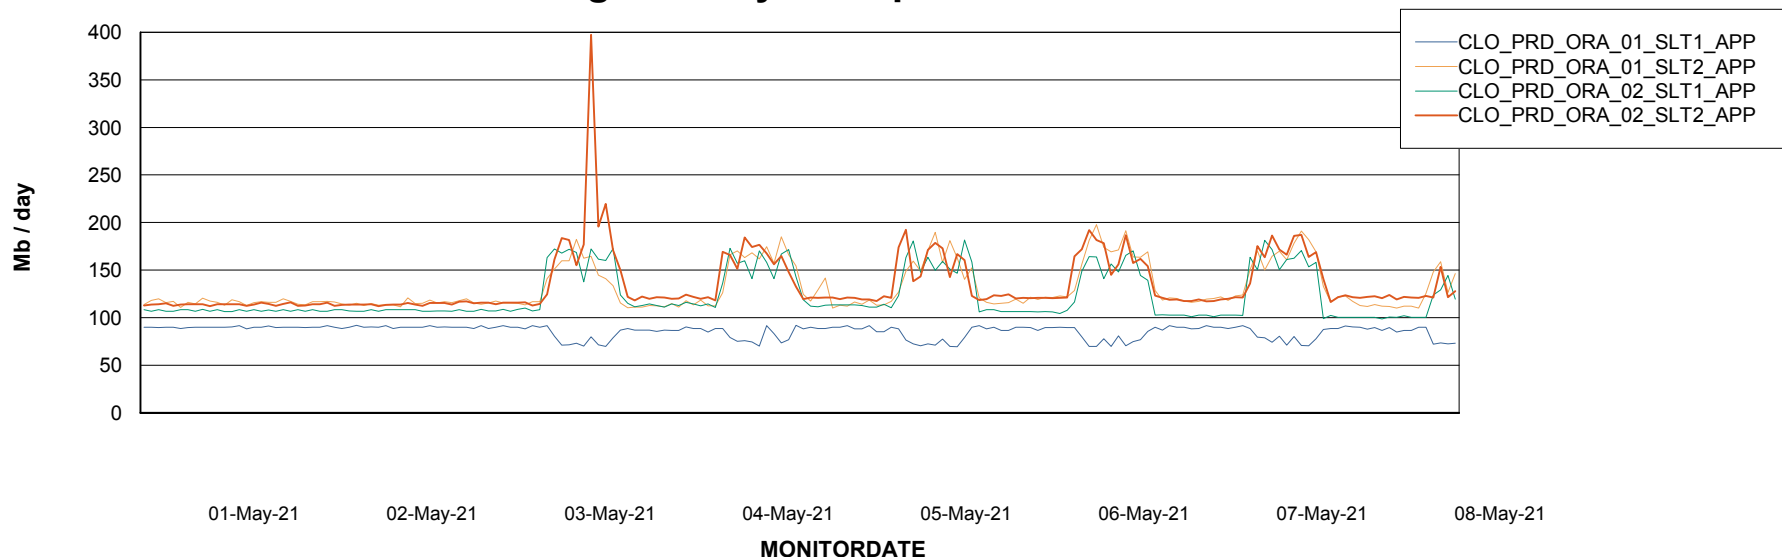

ABSSolute Application Server Services

Avg memory used per ABS Server Service