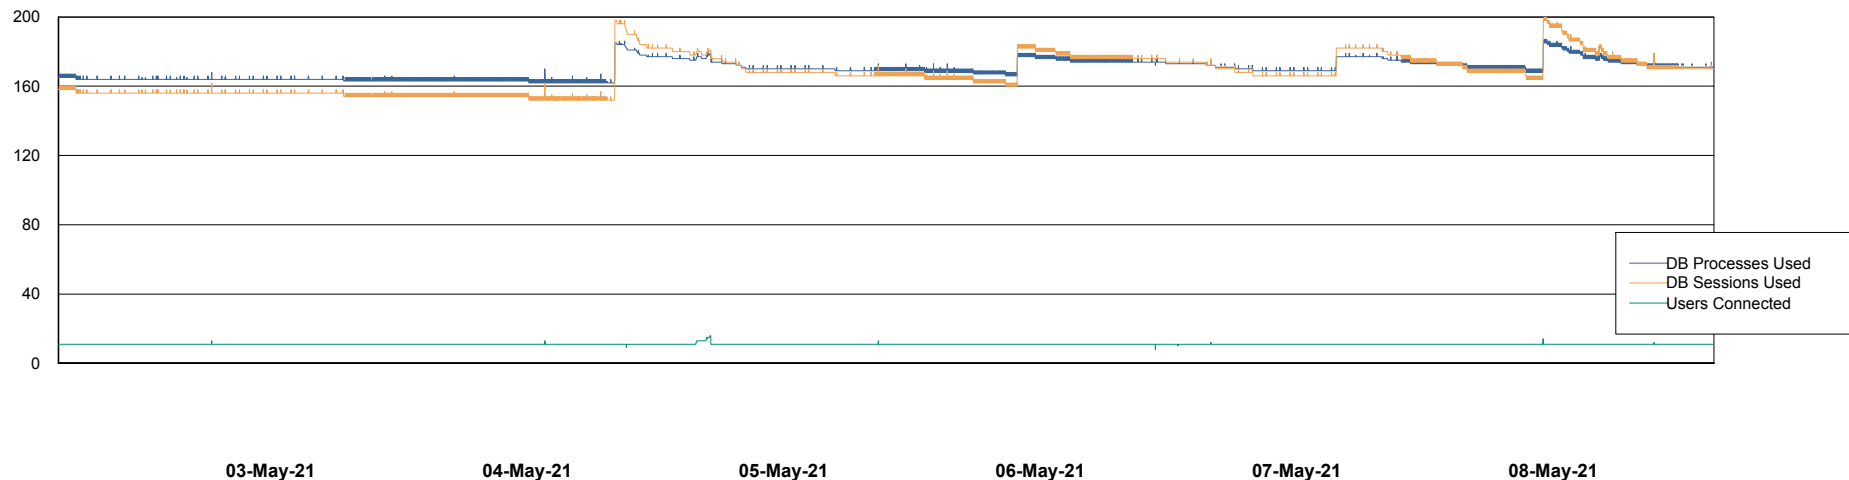

Weekly SLA Customer Report

Customer CLO Production
Database ID 38

Database Performance CLODB_PRD_Standby

Weekly SLA Customer Report

Customer CLO Production
Database ID 38

Database Performance CLODB_PRD_Test