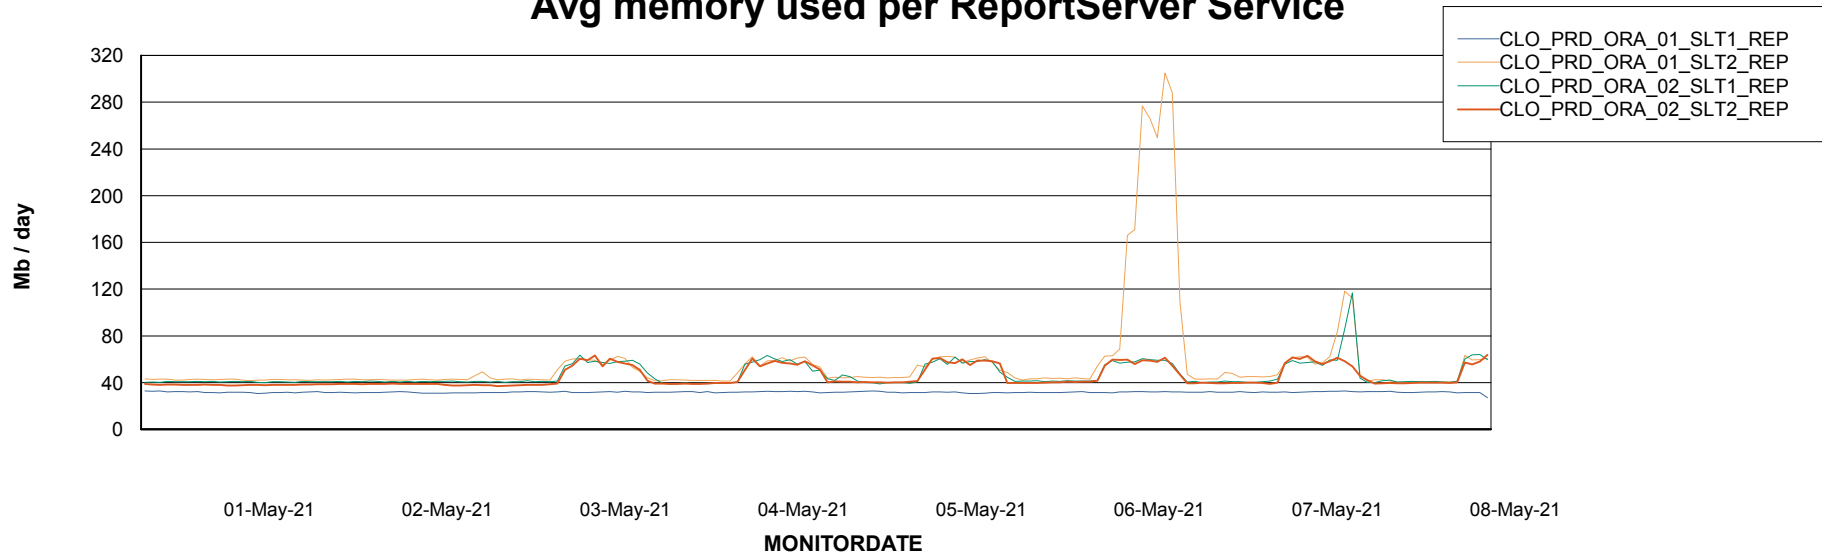

Avg memory used per ABS Server Service

Avg users per day per ABS server

Weekly SLA Customer Report

Customer CLO Production
Database ID 38

ABSSolute Application ReportServer Services

Avg memory used per ReportServer Service