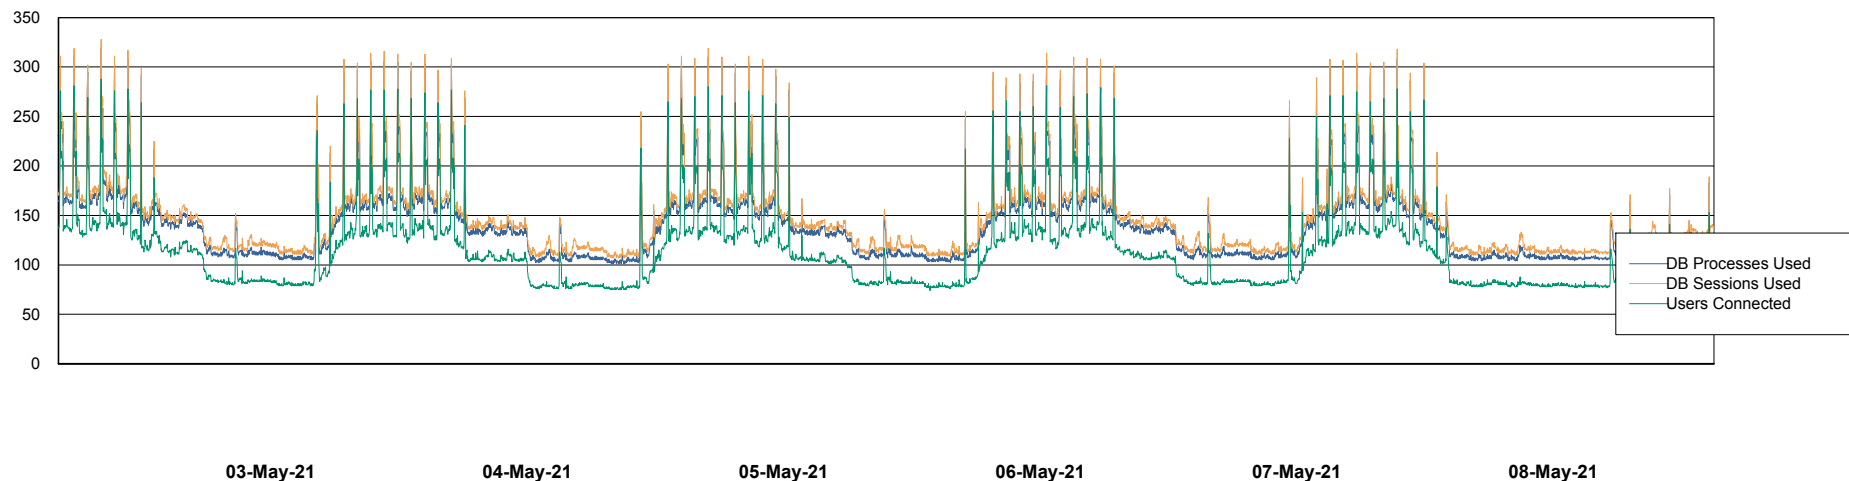

Harddisk Usage BNL_PRD_vm-absa03

	Free disk space on c: (%)	Total disk space on c: (Gb)	Free disk space on d: (%)	Total disk space on d: (Gb)	Free disk space on f: (%)	Total disk space on f: (Gb)
08-May-21	69	127	54	127	92	64
07-May-21	69	127	54	127	92	64
06-May-21	69	127	54	127	92	64
05-May-21	69	127	54	127	92	64
04-May-21	69	127	55	127	92	64
03-May-21	69	127	55	127	92	64
02-May-21	69	127	55	127	92	64

Weekly SLA Customer Report

Customer BNL_Production
Database ID 83

Database Performance BNLDB_Production

Weekly SLA Customer Report

Customer BNL_Production
 Database ID 83

DATABASE SIZE BNLDB_Production

Database growth over last month