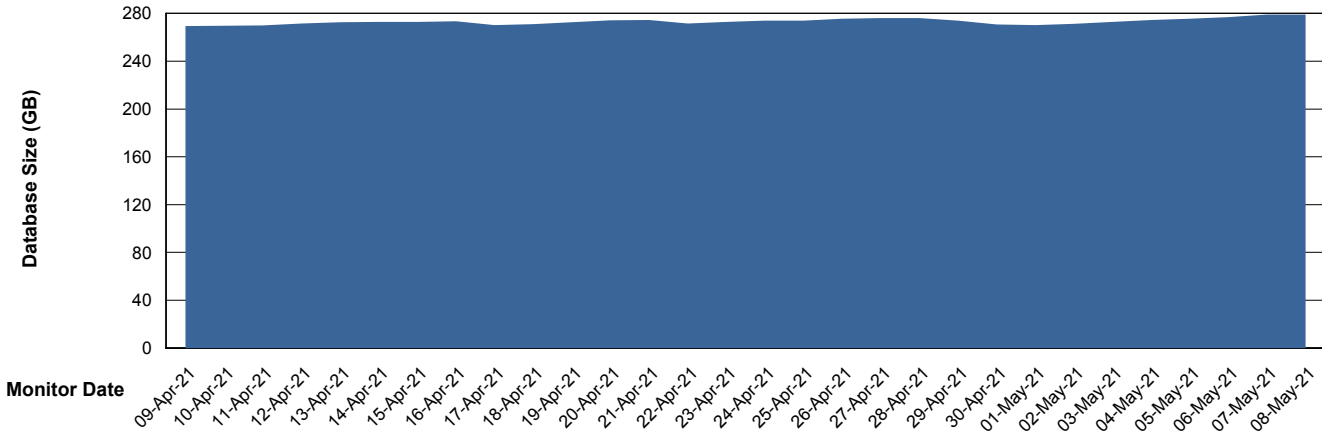

Weekly SLA Customer Report

Customer BNL_Production
Database ID 83

Database Performance BNLDB_Production

Weekly SLA Customer Report

Customer BNL_Production
 Database ID 83

DATABASE SIZE BNLDB_Production

Database growth over last month

Database Tablespace BNLDB_Production

Date	Tablespace Name	Filesize (Gb)	Usedsize (Gb)	Percentage free
08-May-21	ABSDATA	122	73	40
	INDX	340	168	51
07-May-21	ABSDATA	122	73	40
	INDX	340	168	51
06-May-21	ABSDATA	122	73	40
	INDX	340	167	51
05-May-21	ABSDATA	122	73	40
	INDX	340	167	51
04-May-21	ABSDATA	122	73	40
	INDX	340	167	51
03-May-21	ABSDATA	122	73	40
	INDX	340	167	51
02-May-21	ABSDATA	122	73	40
	INDX	340	167	51