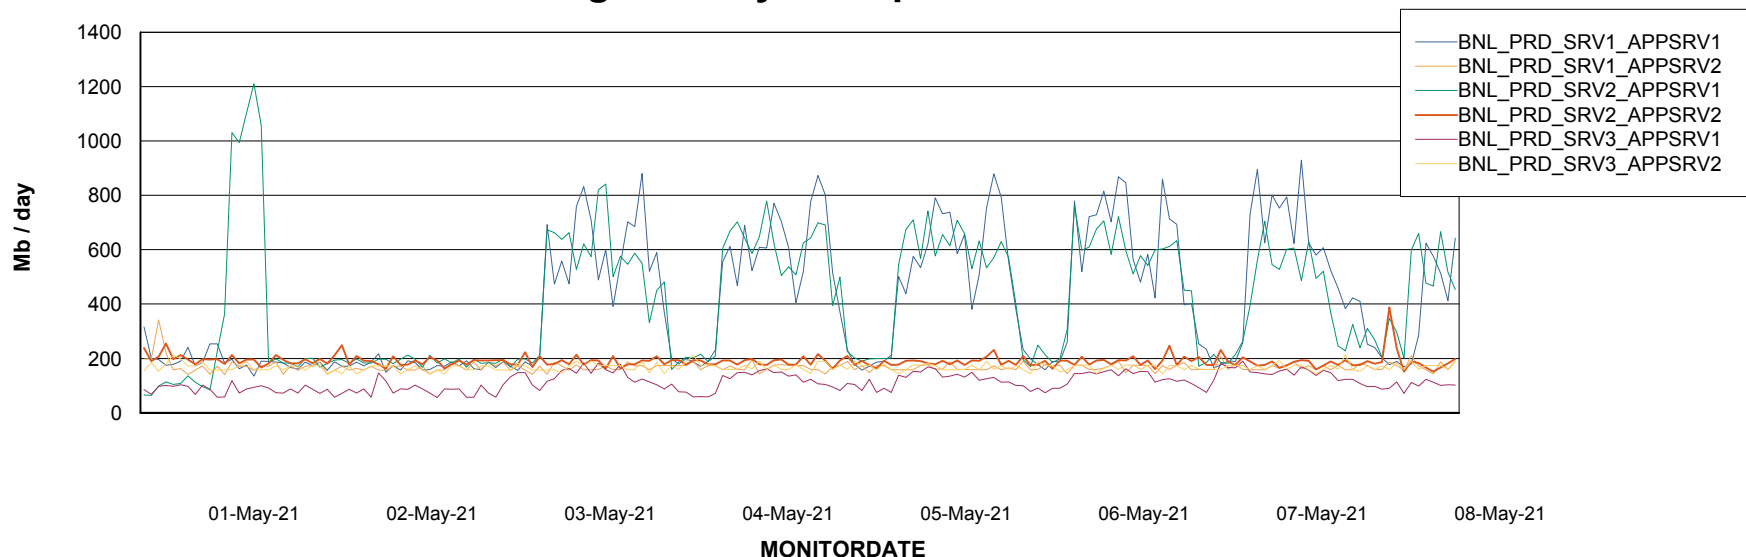

Weekly SLA Customer Report

Customer BNL_Production
Database ID 83

Database Performance BNLDB_Production

Weekly SLA Customer Report

Customer BNL_Production
 Database ID 83

DATABASE SIZE BNLDB_Production

Database growth over last month

Database Tablespace BNLDB_Production

Date	Tablespace Name	Filesize (Gb)	Usedsize (Gb)	Percentage free
08-May-21	ABSDATA	122	73	40
	INDX	340	168	51
07-May-21	ABSDATA	122	73	40
	INDX	340	168	51
06-May-21	ABSDATA	122	73	40
	INDX	340	167	51
05-May-21	ABSDATA	122	73	40
	INDX	340	167	51
04-May-21	ABSDATA	122	73	40
	INDX	340	167	51
03-May-21	ABSDATA	122	73	40
	INDX	340	167	51
02-May-21	ABSDATA	122	73	40
	INDX	340	167	51

Weekly SLA Customer Report

Customer BNL_Production
Database ID 83

ABSSolute Application Server Services

Avg memory used per ABS Server Service

Avg users per day per ABS server

Weekly SLA Customer Report

Customer BNL_Production
Database ID 83