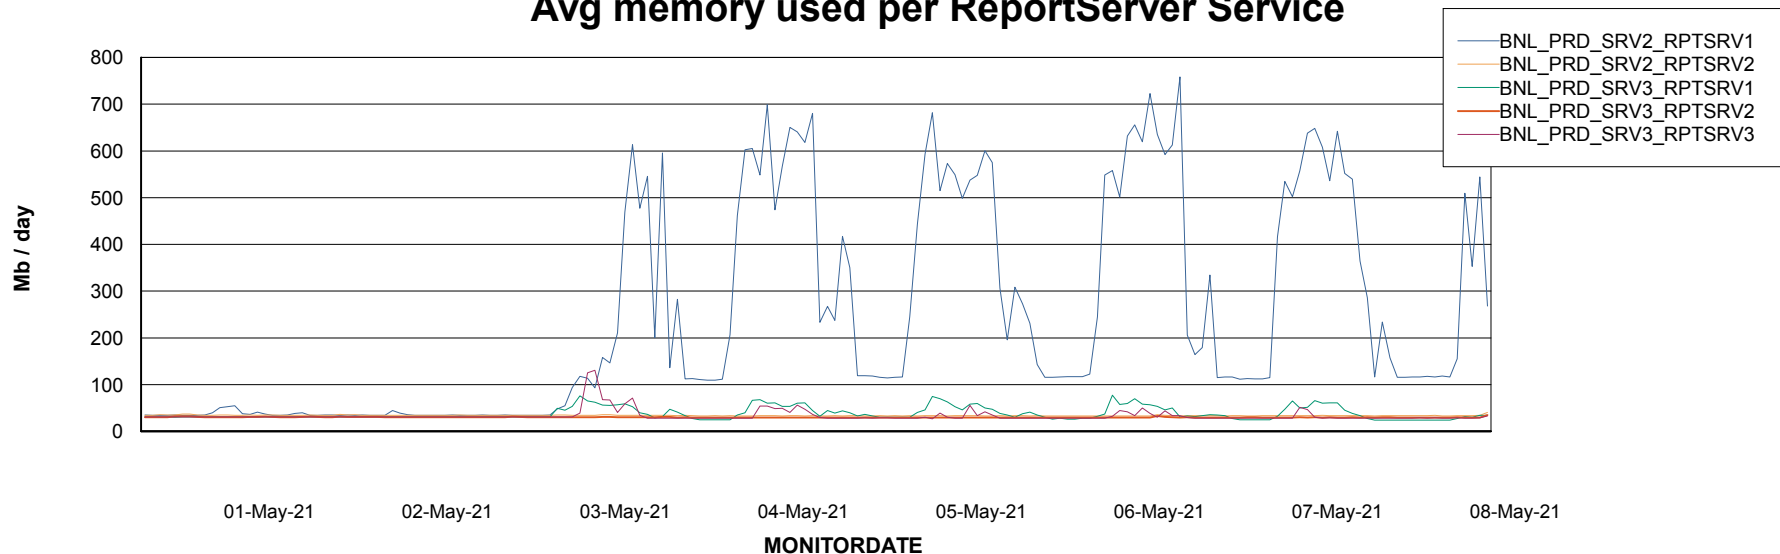

ABSSolute Web Component Services

Avg memory used per ReportServer Service