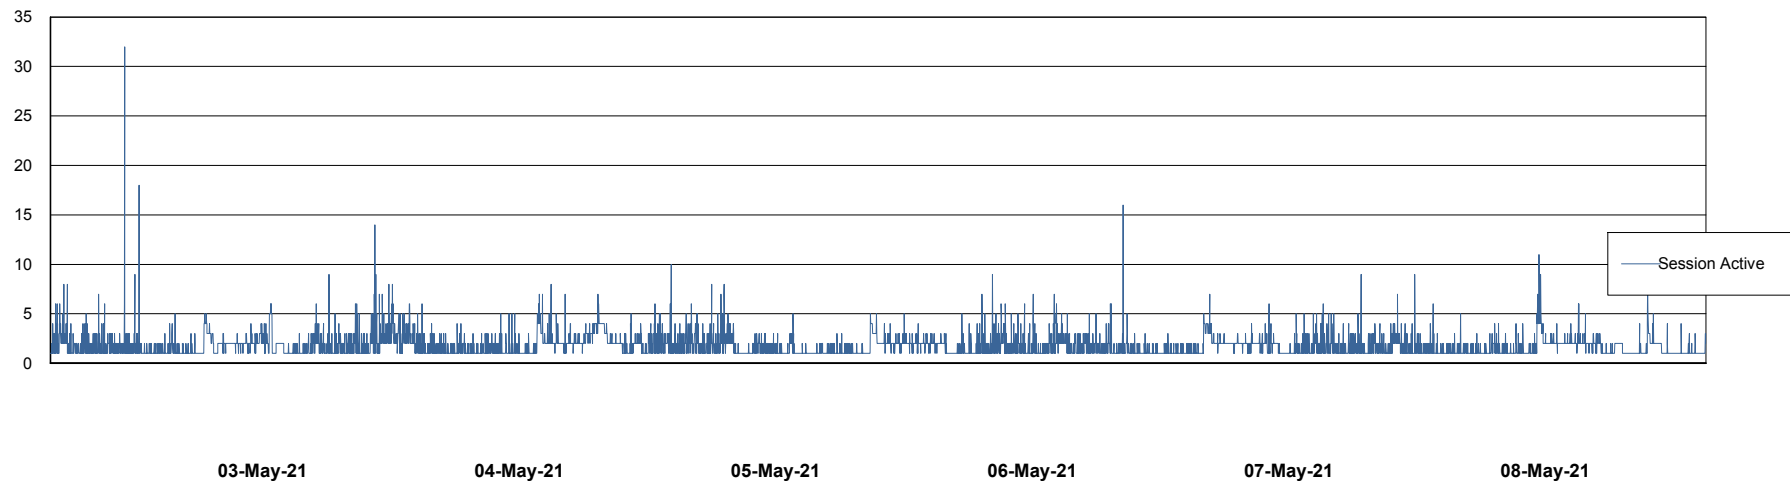

Weekly SLA Customer Report

Customer BGG_Production
Database ID 58

Database Performance BGGDB_BI

Weekly SLA Customer Report

Customer BGG_Production
Database ID 58

Database Performance BGGDB_Production

Weekly SLA Customer Report

Customer BGG_Production
Database ID 58

Database Performance BGGDB_Standby

Weekly SLA Customer Report

Customer BGG_Production
Database ID 58

DATABASE SIZE BGGDB_BI

Database growth over last month

DATABASE SIZE BGGDB_Production