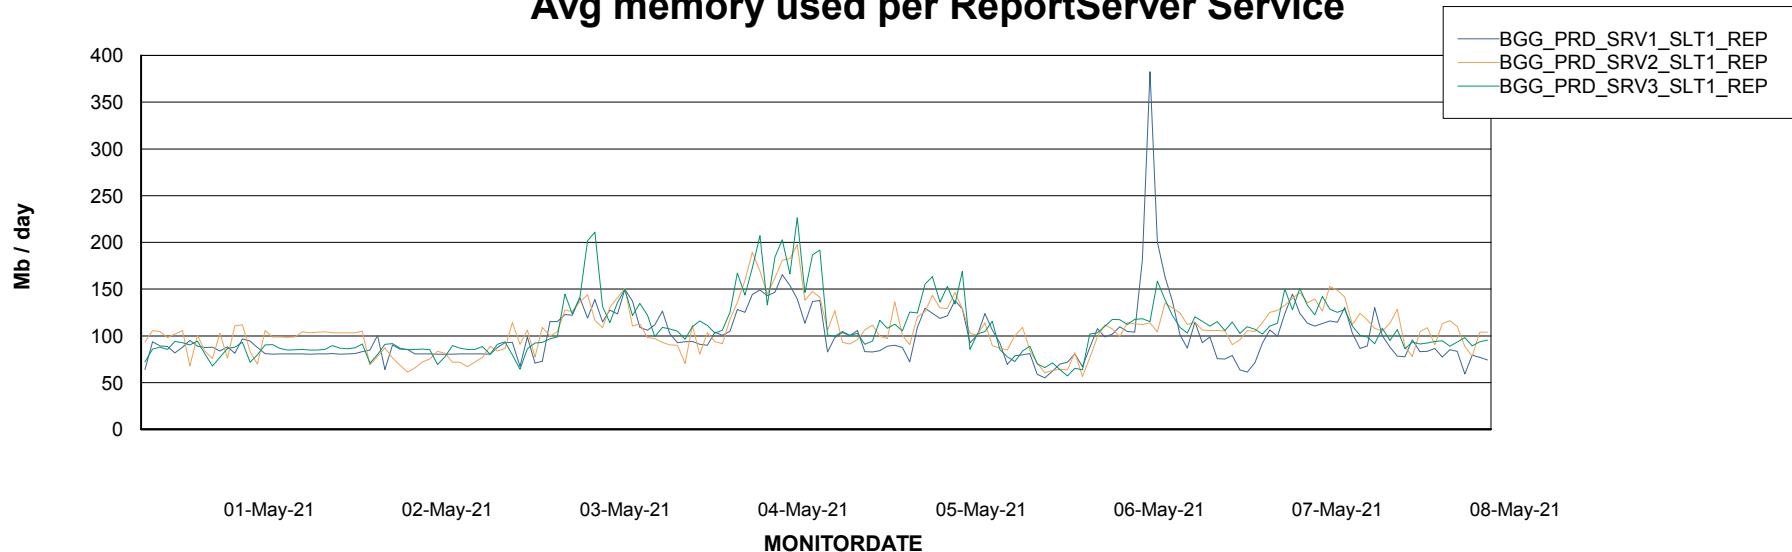

Avg memory used per ABS Server Service

Avg users per day per ABS server

Weekly SLA Customer Report

Customer BGG_Production
Database ID 58

ABSSolute Application ReportServer Services

Avg memory used per ReportServer Service