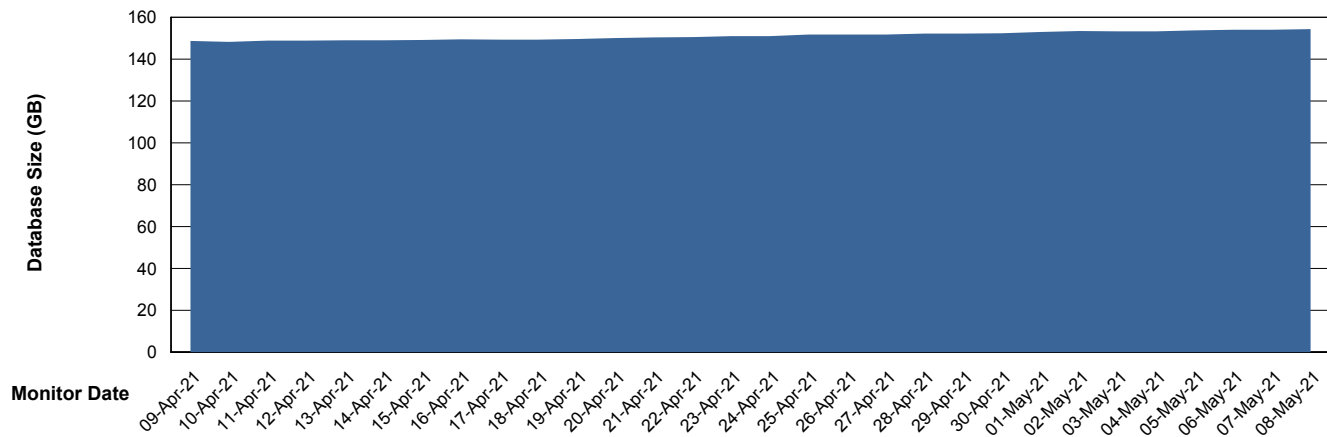

Customer BGG_Production
Database ID 58

Database Performance BGGDB_Standby

Weekly SLA Customer Report

Customer BGG_Production
Database ID 58

DATABASE SIZE BGGDB_BI

Database growth over last month

DATABASE SIZE BGGDB_Production