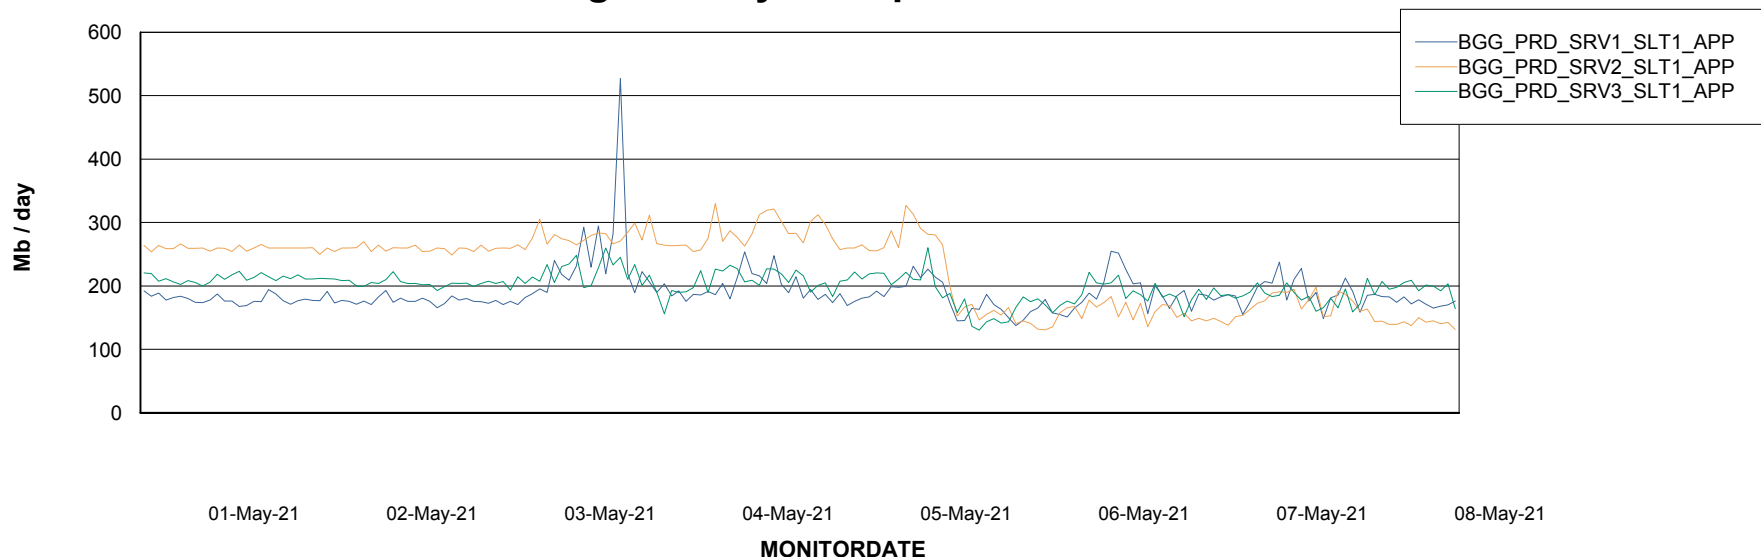

ABSSolute Application Server Services

Avg memory used per ABS Server Service