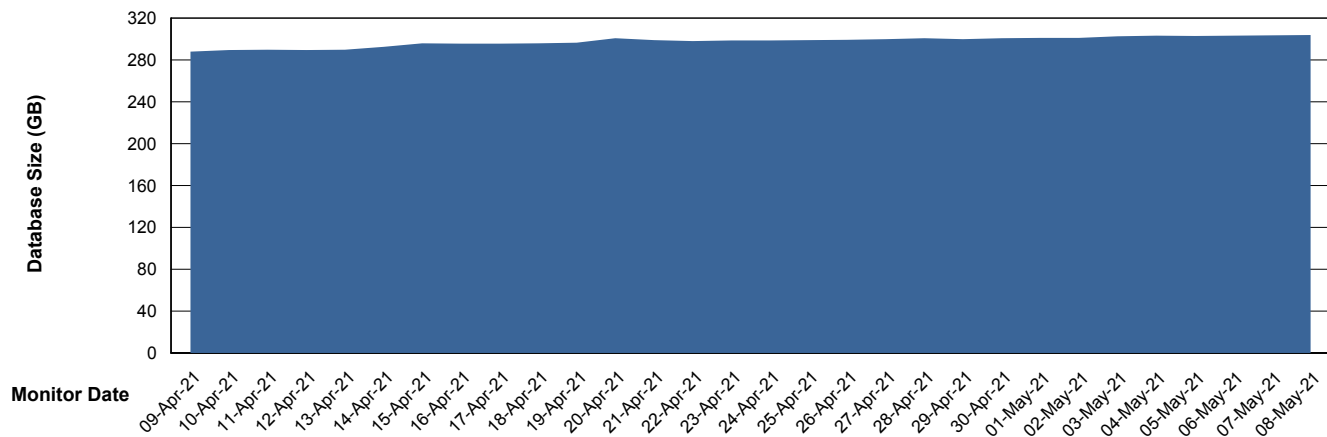

DATABASE SIZE BGGDB_Production

Database growth over last month