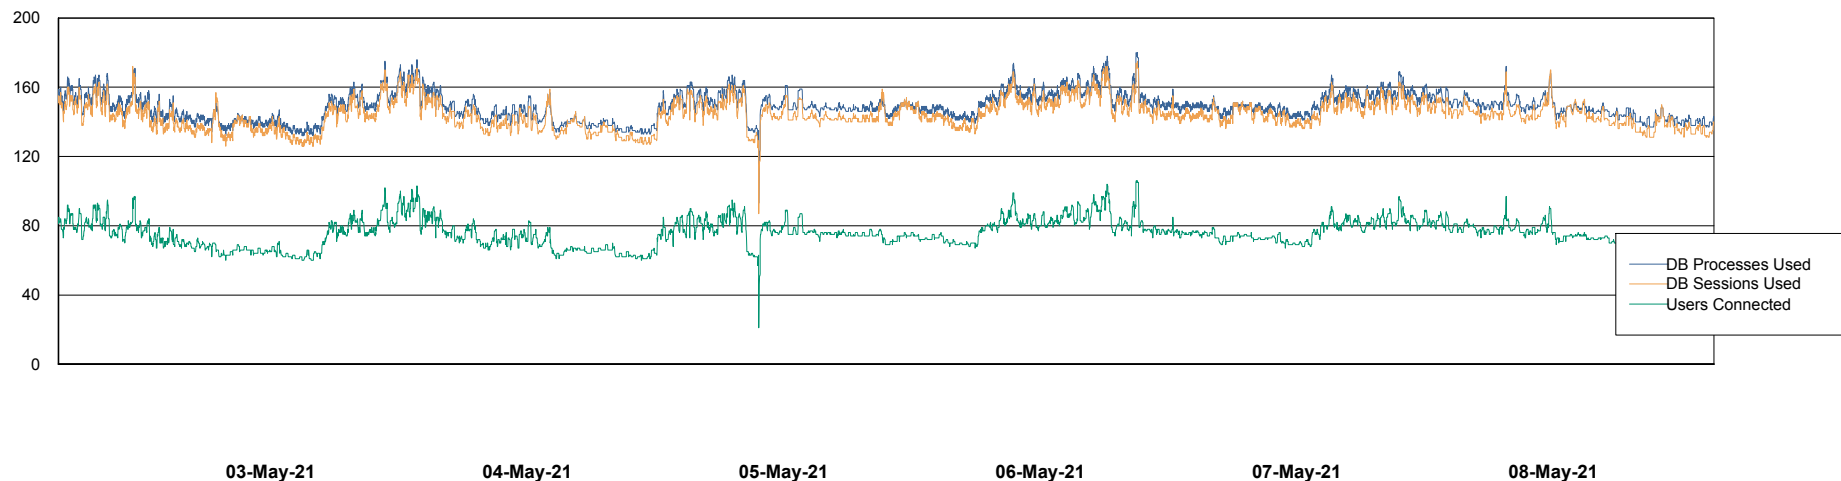

Weekly SLA Customer Report

Customer BGG_Production
Database ID 58

Database Performance BGGDB_BI

Weekly SLA Customer Report

Customer BGG_Production
Database ID 58

Database Performance BGGDB_Production

Weekly SLA Customer Report