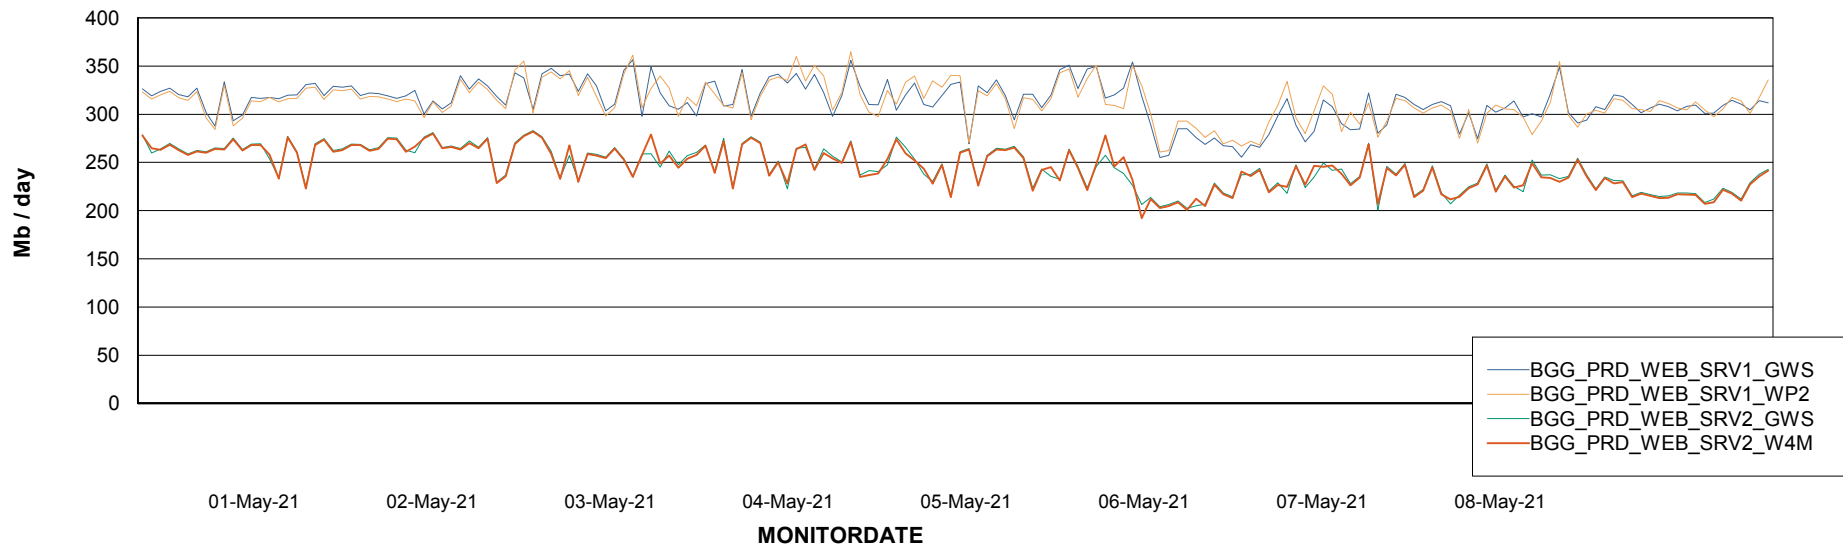

ABSSolute Web Component Services

Avg memory used per ABS Web component