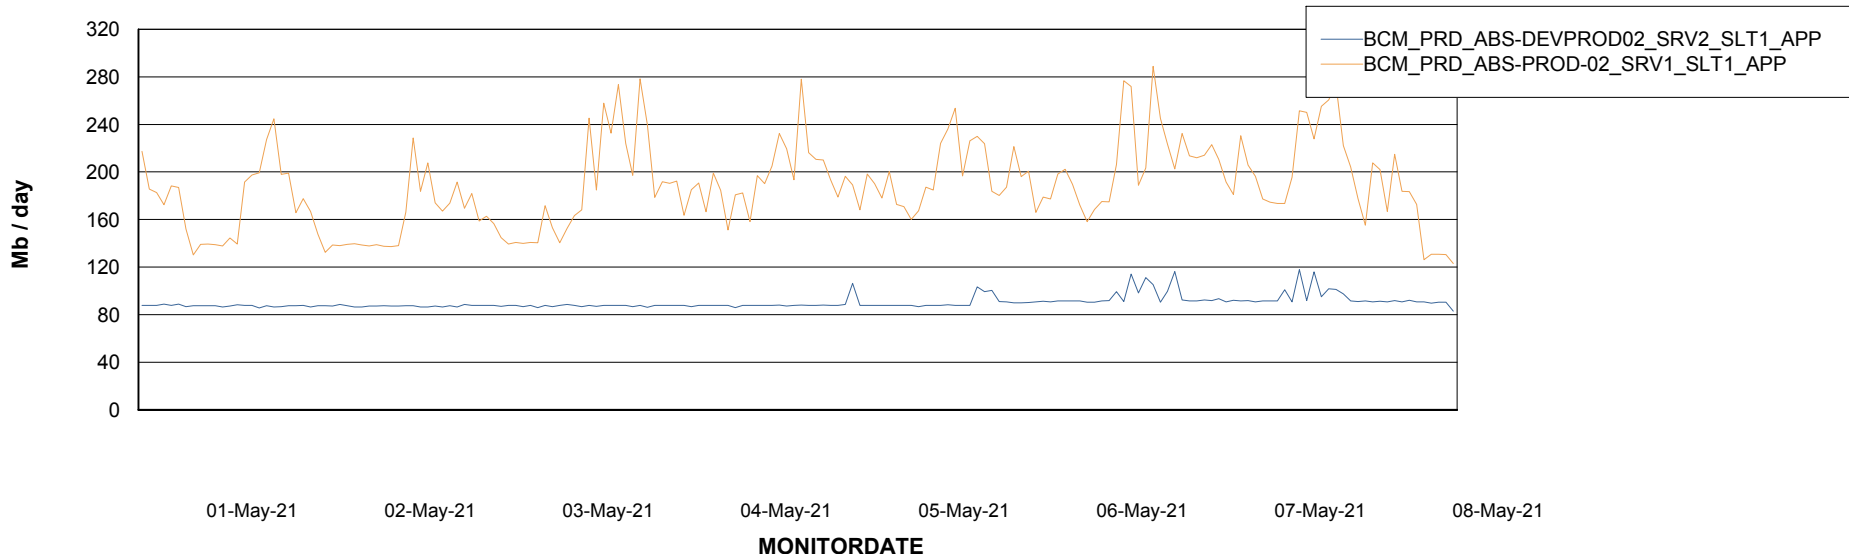

ABSolute Application Server Services

Avg memory used per ABS Server Service