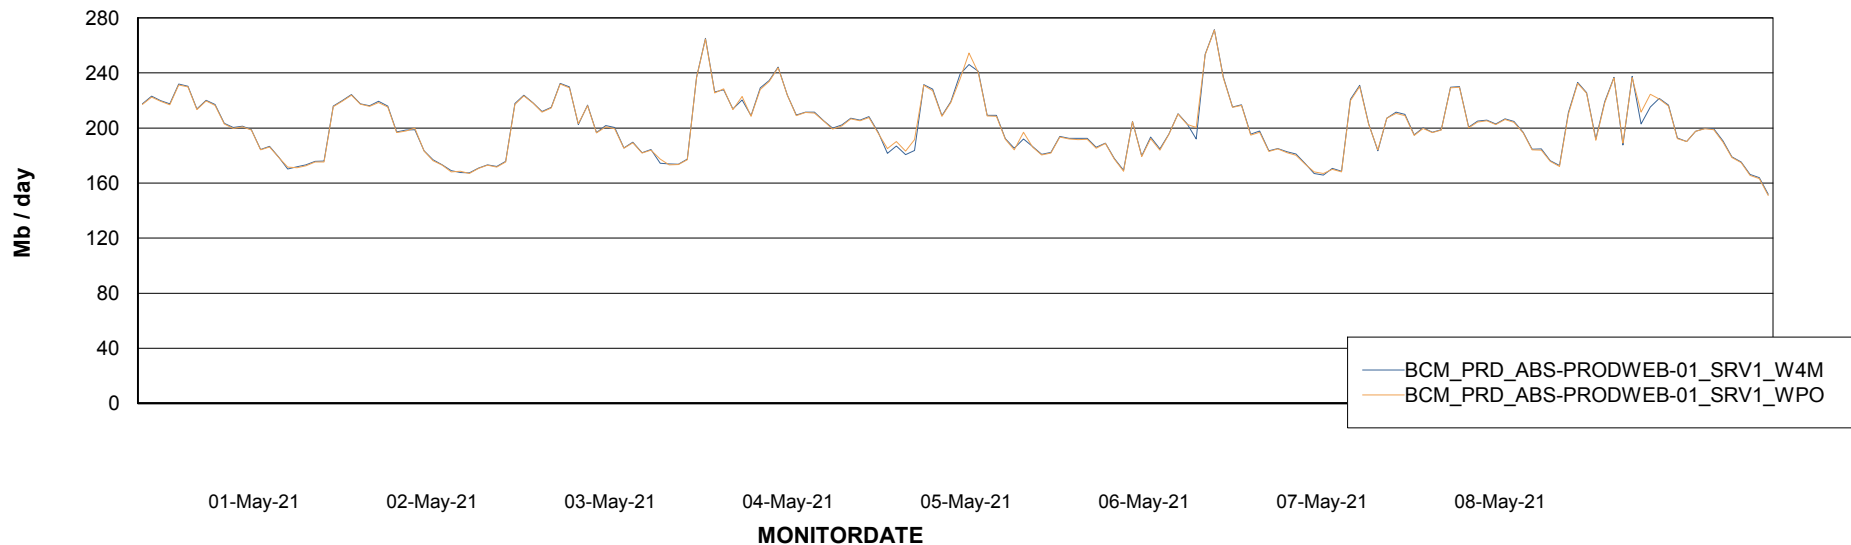

ABSolute Web Component Services

Avg memory used per ABS Web component