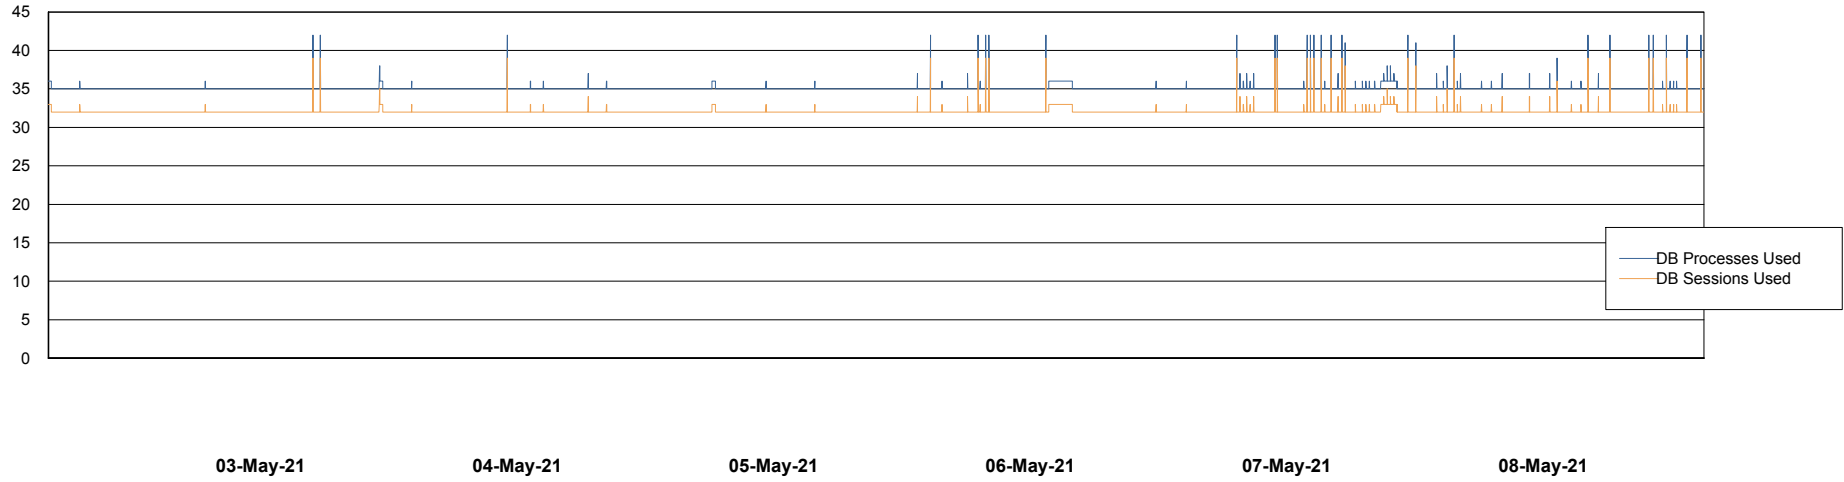

Database Performance BCMDB_ABS1SB Standby Database