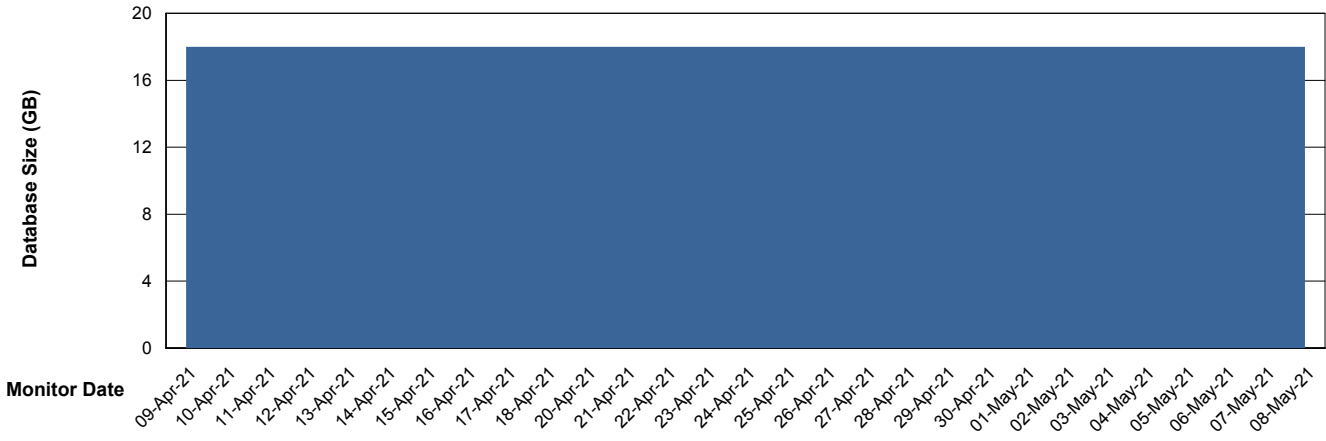

DATABASE SIZE BCMDB_ABS1 Production Database

Database growth over last month

Database Tablespace BCMDB_ABS1 Production Database

Date	Tablespace Name	Filesize (Gb)	Usedsize (Gb)	Percentage free
08-May-21	ABSDATA	6	4	23
	INDX	10	8	17
07-May-21	ABSDATA	6	4	23
	INDX	10	8	17
06-May-21	ABSDATA	5	4	15
	INDX	10	8	17
05-May-21	ABSDATA	5	4	15
	INDX	10	8	17
04-May-21	ABSDATA	5	4	15
	INDX	10	8	17
03-May-21	ABSDATA	5	4	15
	INDX	10	8	17
02-May-21	ABSDATA	5	4	15
	INDX	10	8	18