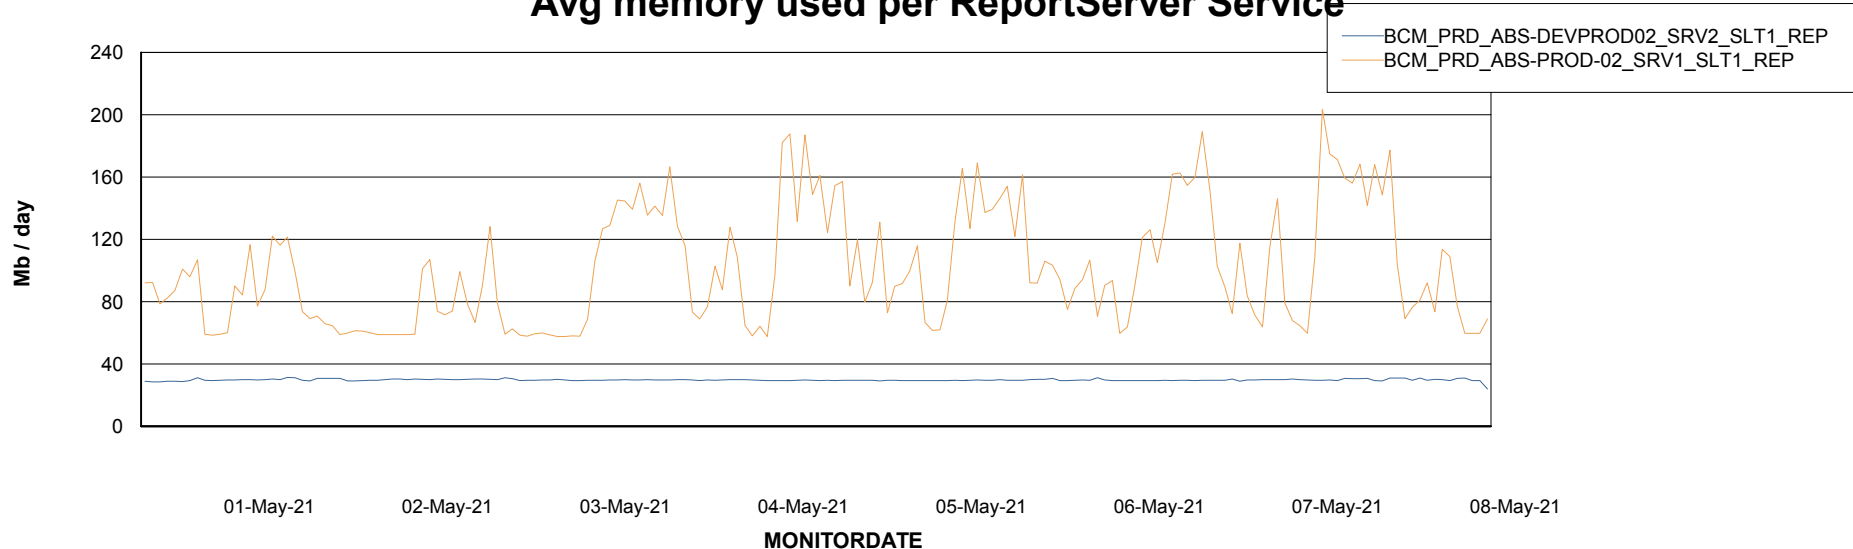

ABSSolute Application ReportServer Services

Avg memory used per ReportServer Service