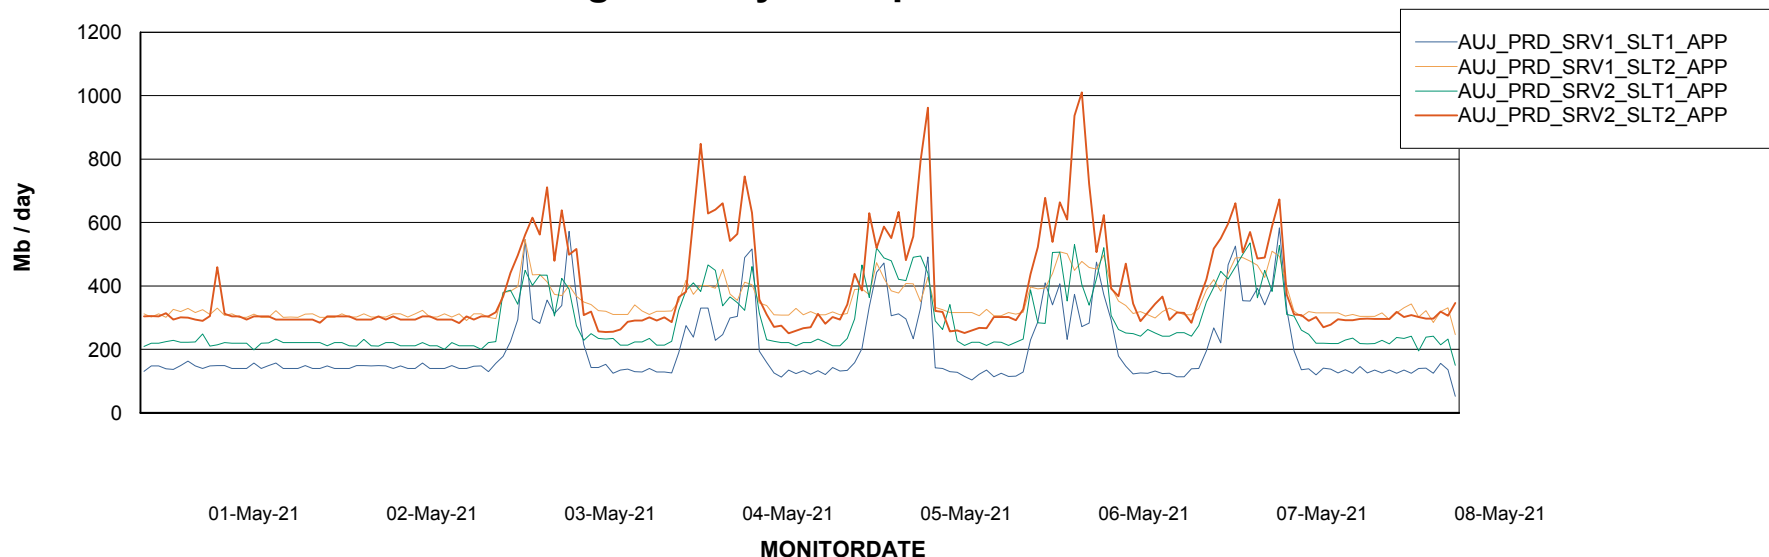

ABSSolute Application Server Services

Avg memory used per ABS Server Service