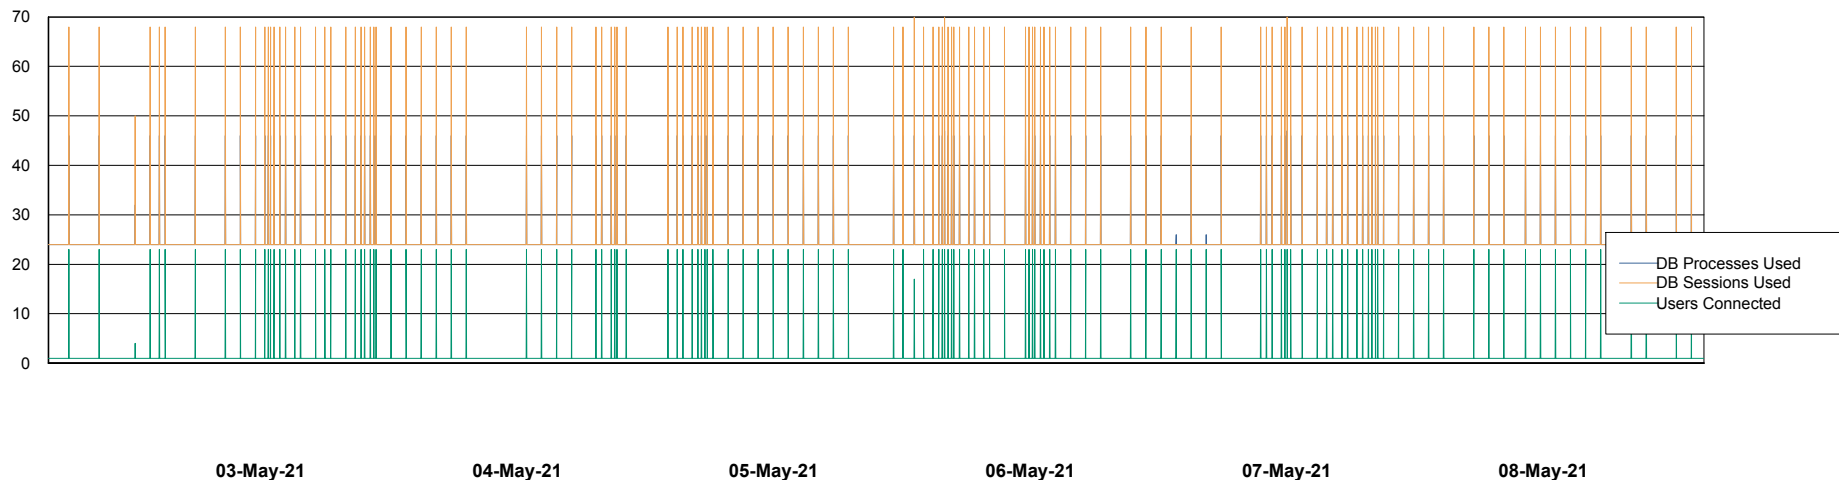

Database Performance AUJ_DB6_Standby2