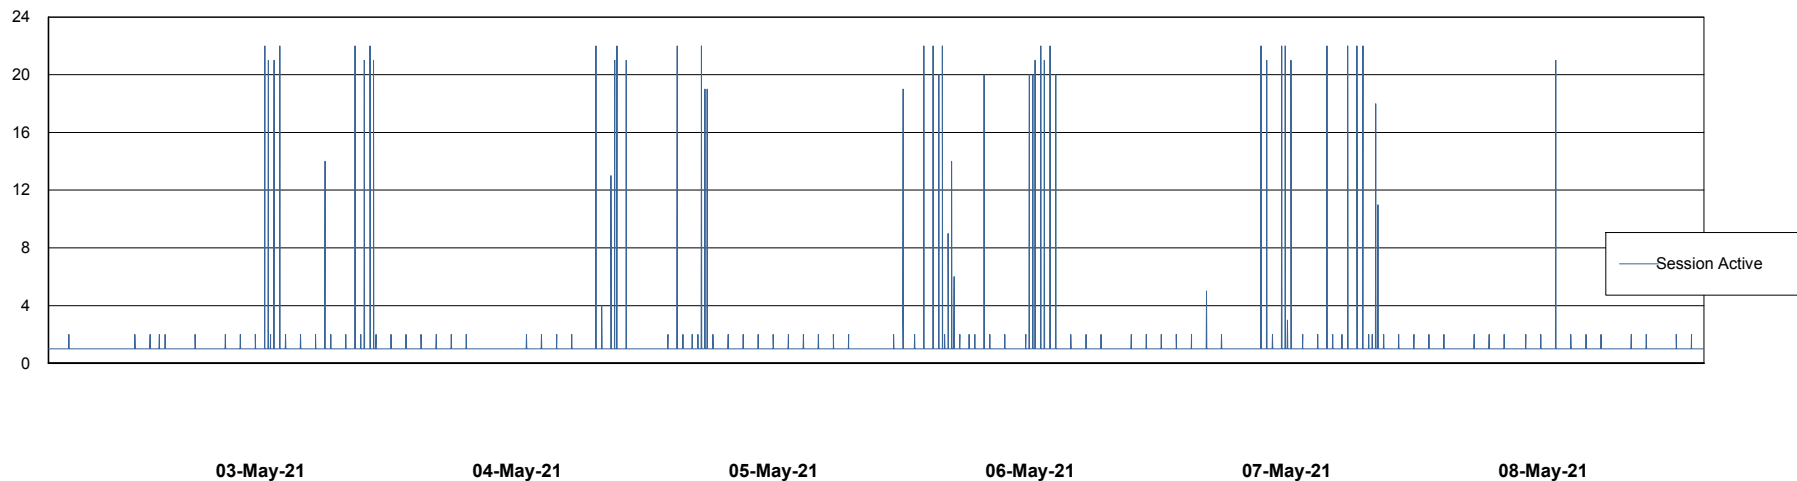

Database Performance AUJ_DB6_Standby2