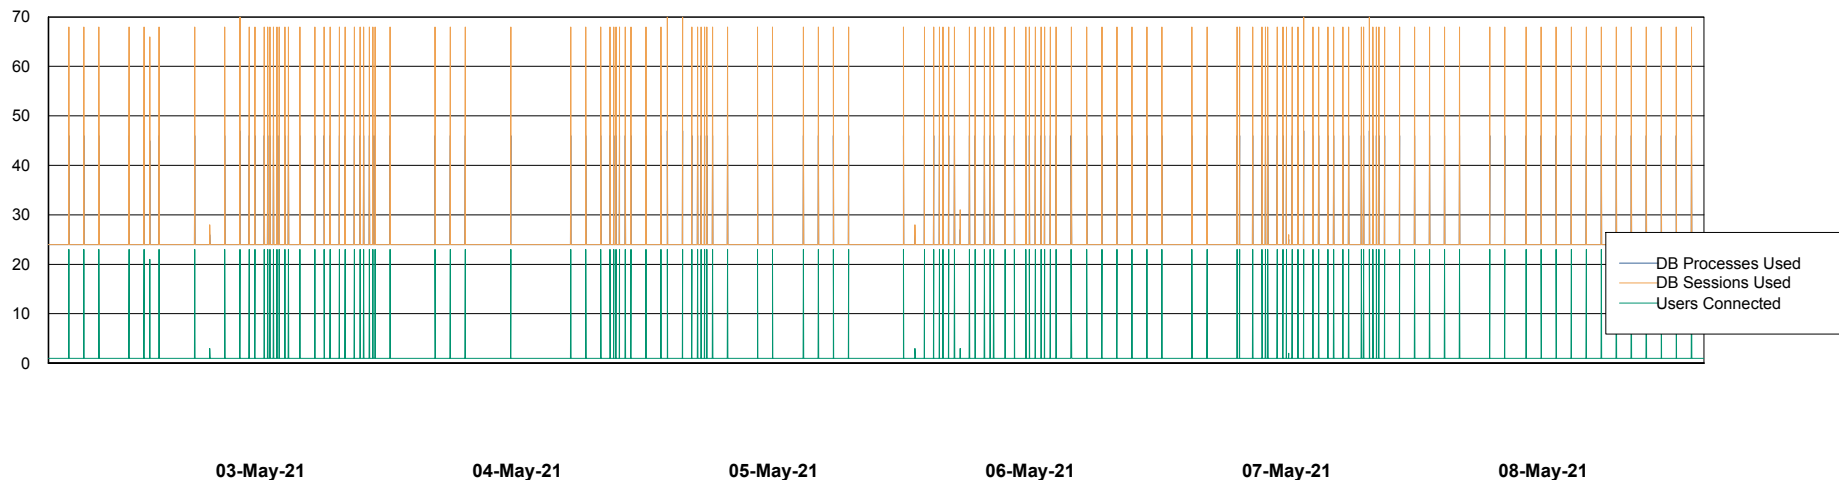

Database Performance AUJ_DB5_Standby