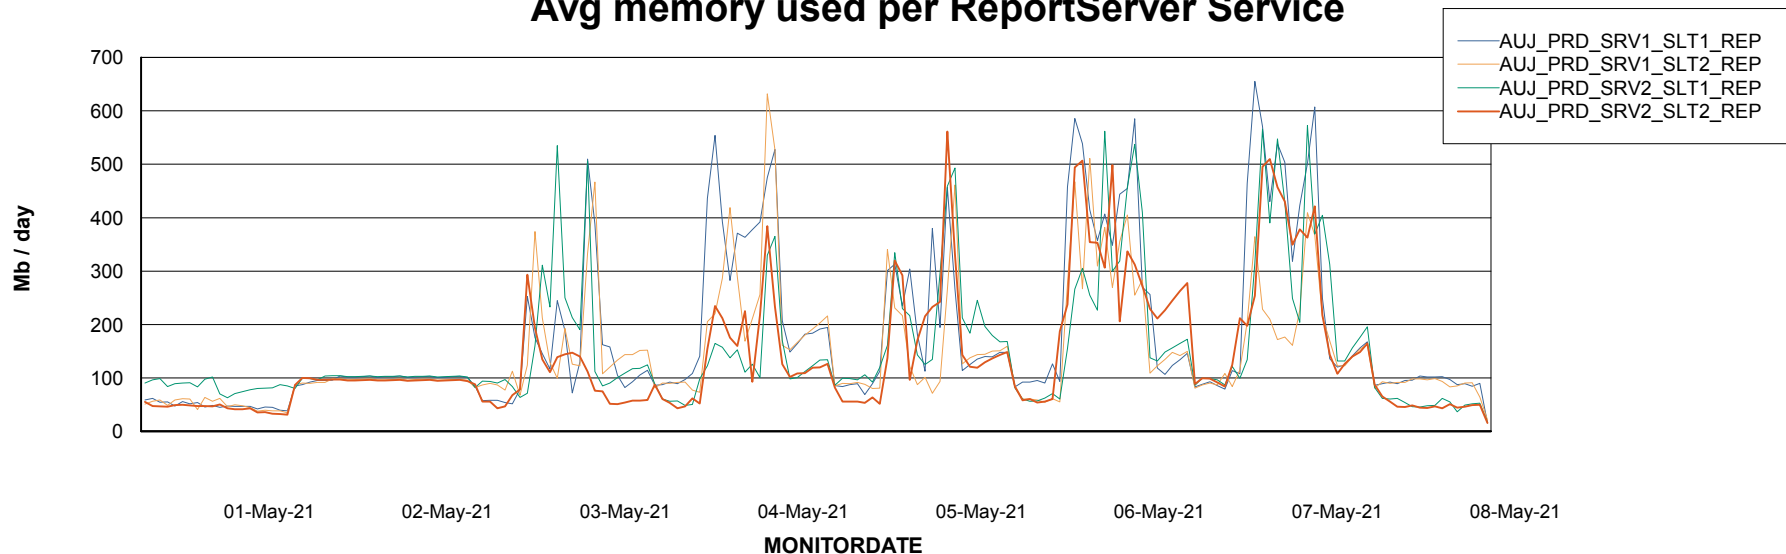

ABSSolute Application ReportServer Services

Avg memory used per ReportServer Service