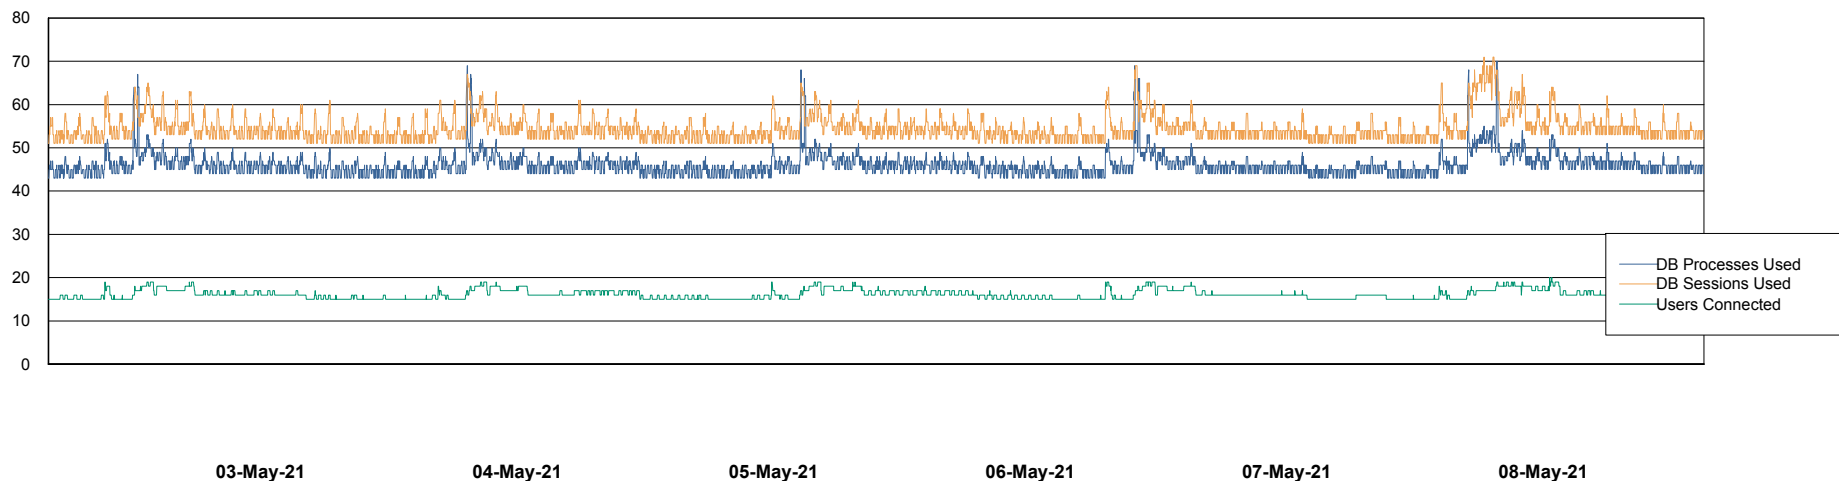

Database Performance AUJDB_BI