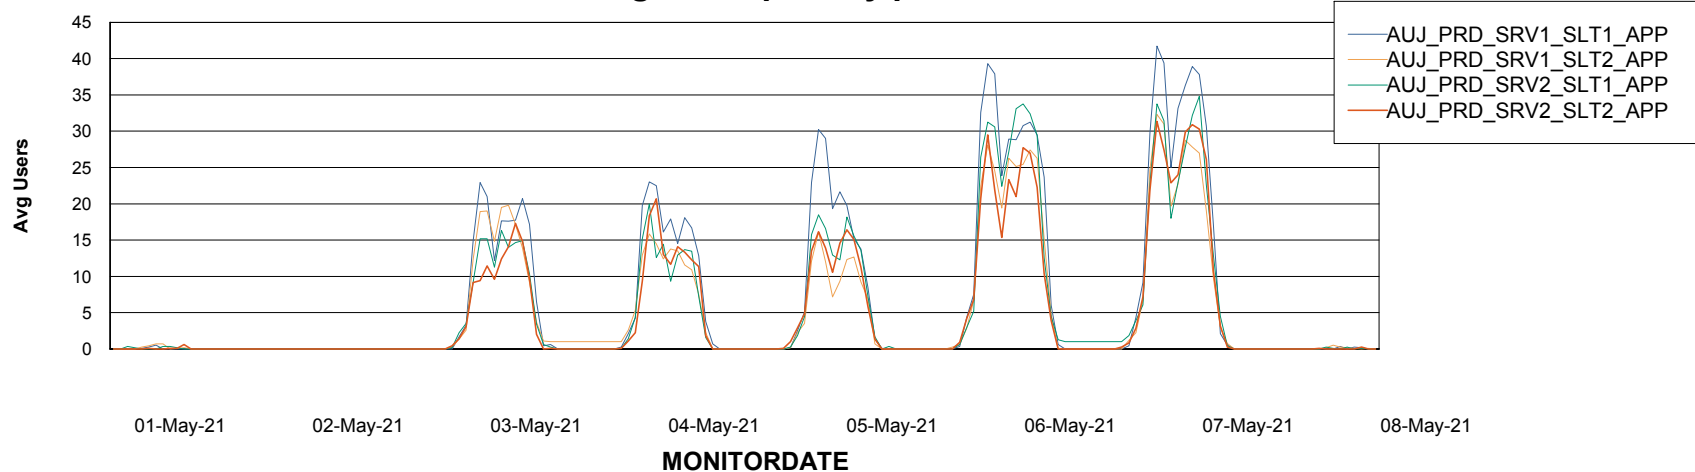

Avg users per day per ABS server