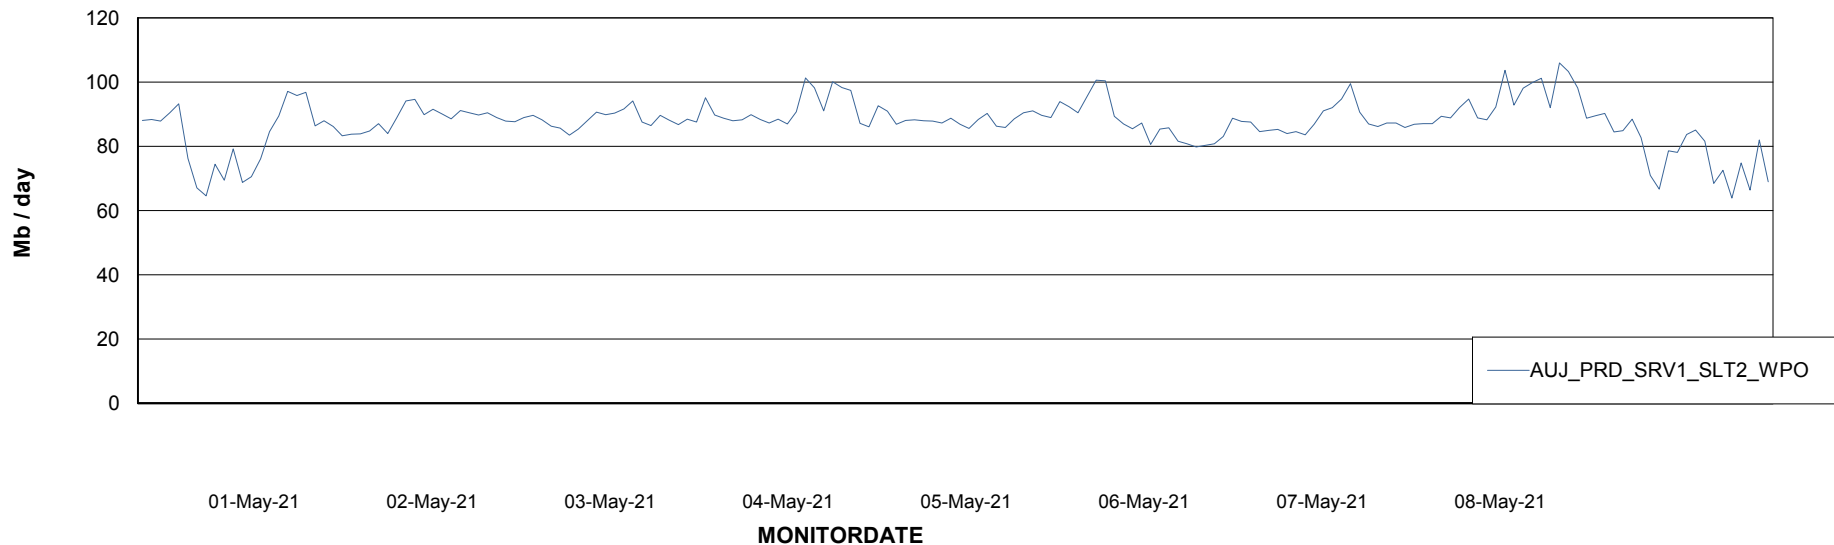

ABSSolute Web Component Services

Avg memory used per ABS Web component