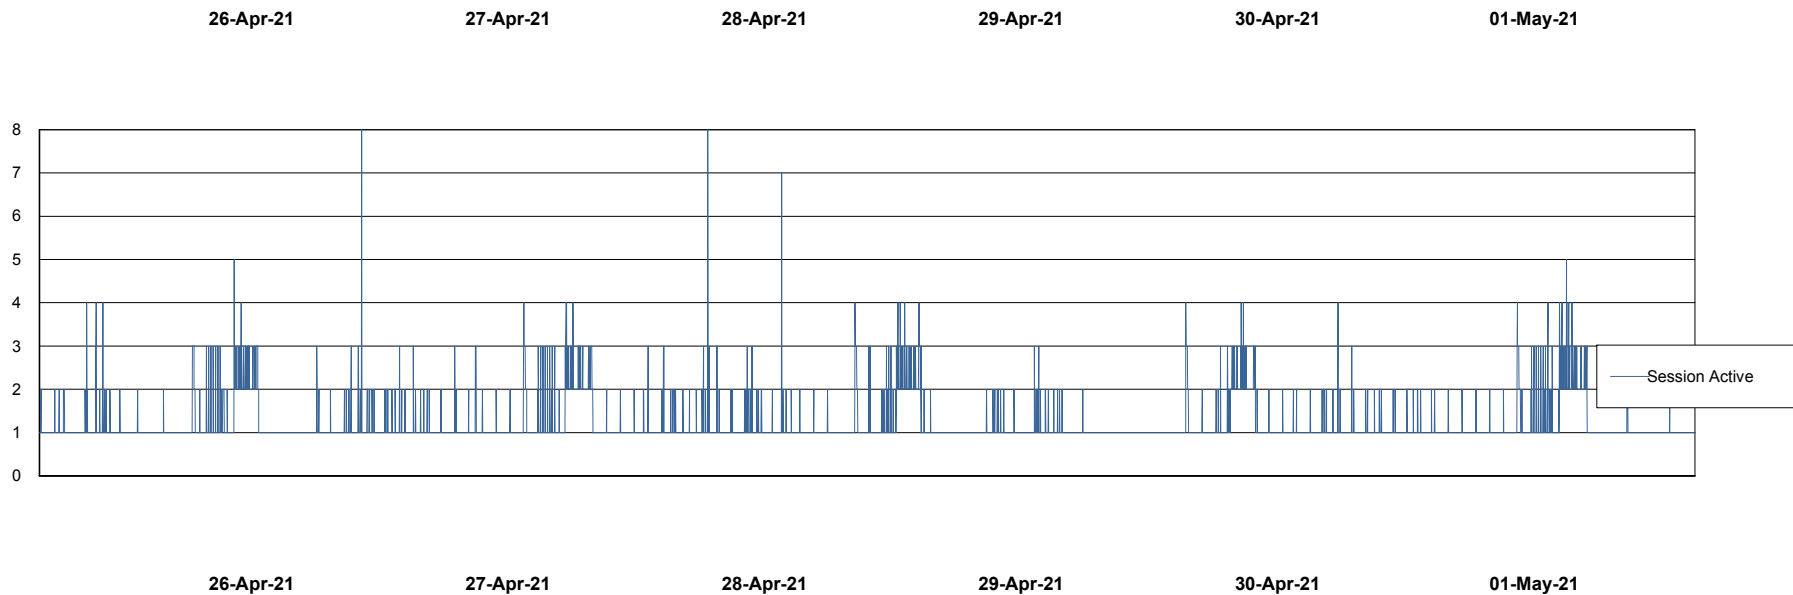

Database Performance VOSBIDB_Production