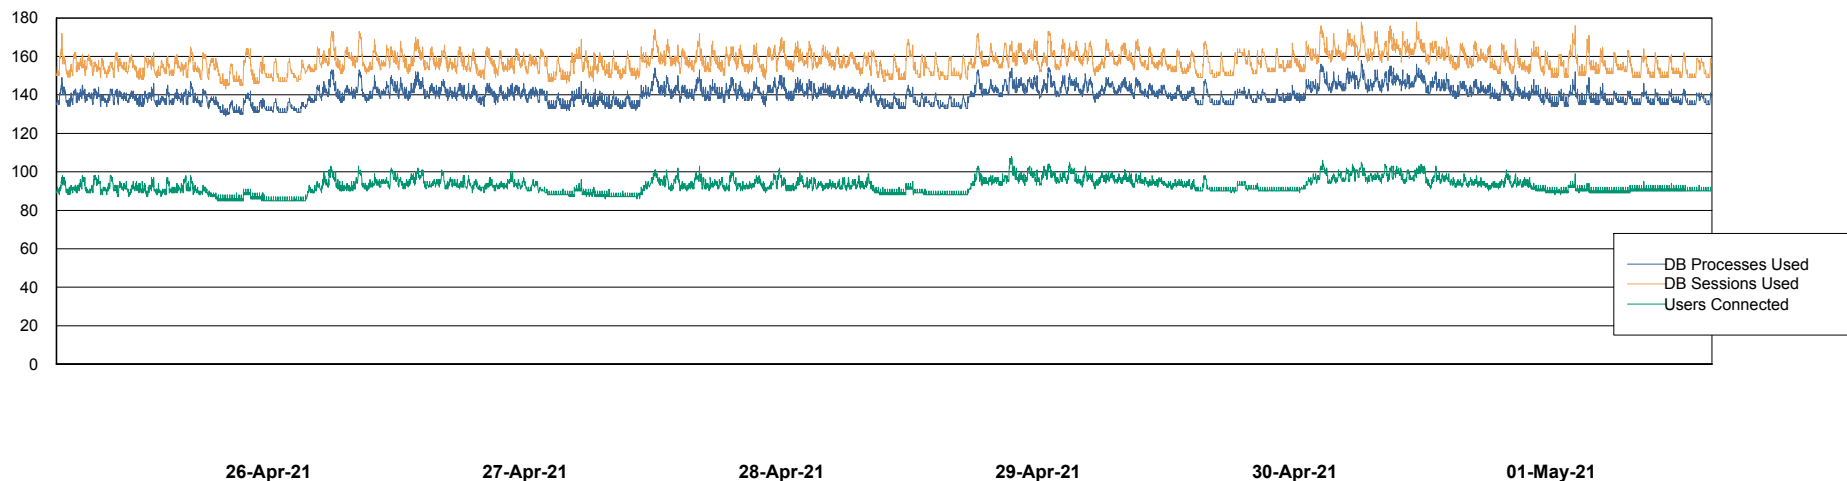

Database Performance VOSDB_Production