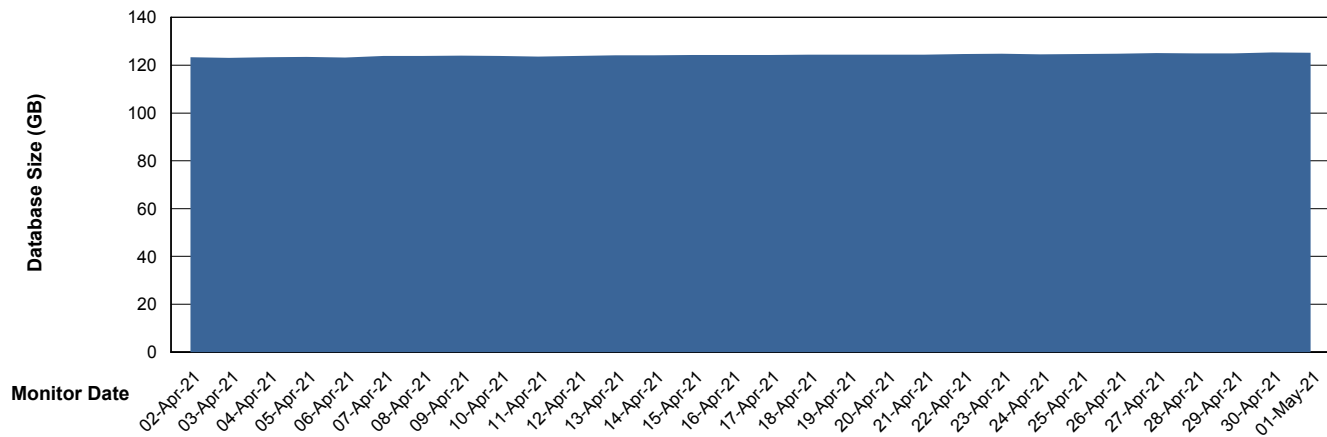

DATABASE SIZE VOSBIDB_Production

Database growth over last month