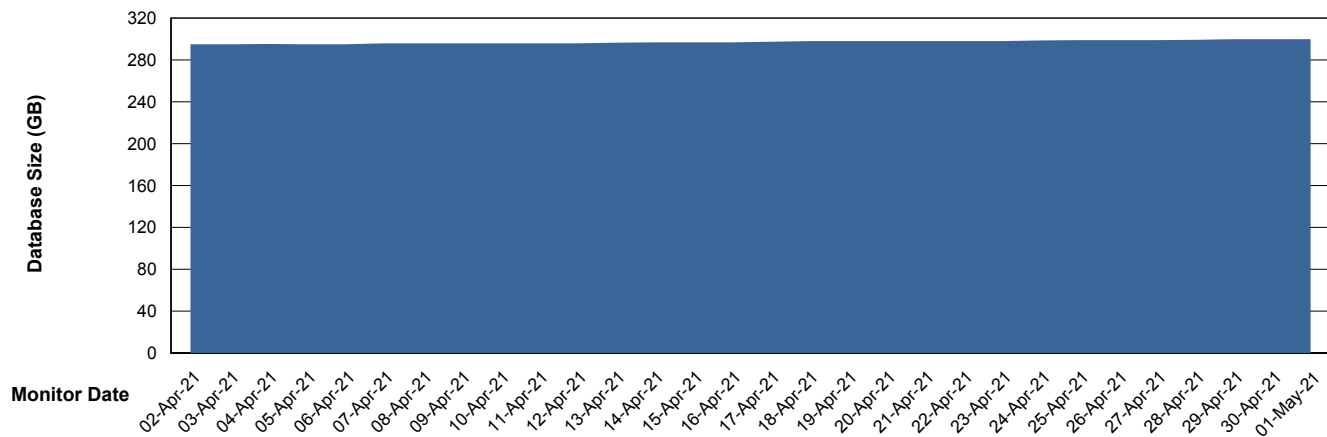

DATABASE SIZE VOSDB_Production

Database growth over last month