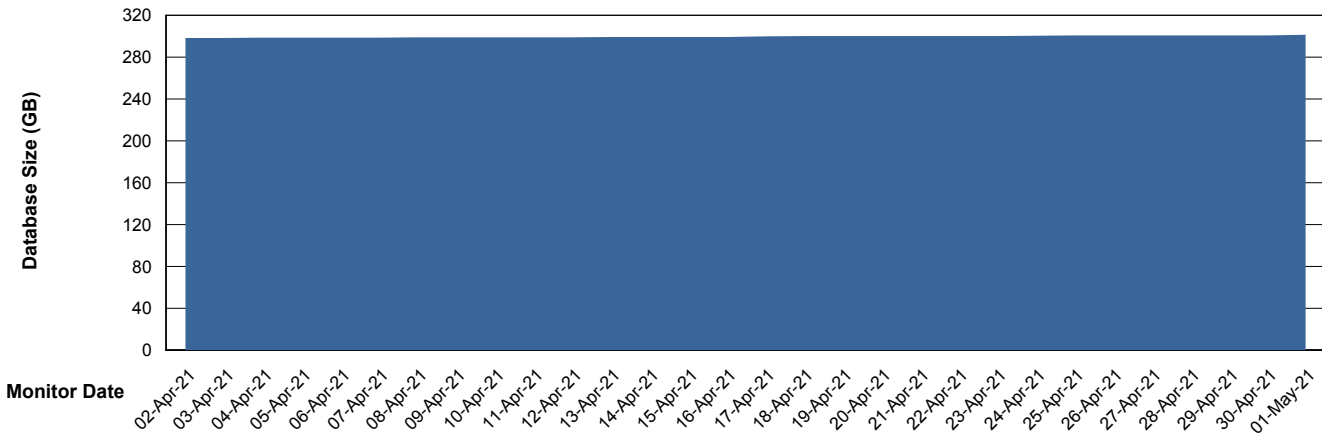

Database growth over last month

Database Tablespace STKDB_ABS1 Production Database

Date	Tablespace Name	Filesize (Gb)	Usedsize (Gb)	Percentage free
01-May-21	ABSDATA	177	122	31
	INDX	206	171	17
30-Apr-21	ABSDATA	177	122	31
	INDX	206	171	17
29-Apr-21	ABSDATA	177	122	31
	INDX	206	171	17
28-Apr-21	ABSDATA	177	122	31
	INDX	206	171	17
27-Apr-21	ABSDATA	177	122	31
	INDX	206	171	17
26-Apr-21	ABSDATA	177	122	31
	INDX	206	171	17
25-Apr-21	ABSDATA	177	122	31
	INDX	206	171	17