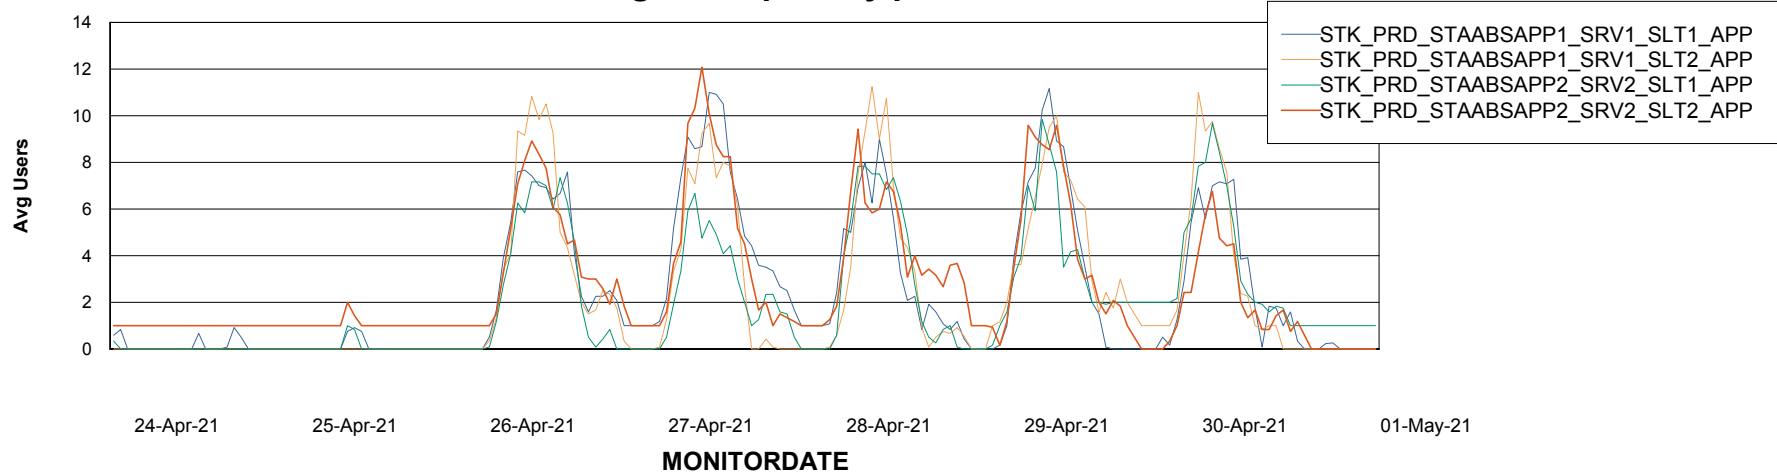

Weekly SLA Customer Report

Customer STK_Production
Database ID 82

ABSSolute Application Server Services

Avg memory used per ABS Server Service

Avg users per day per ABS server

Weekly SLA Customer Report

Customer STK_Production
 Database ID 82