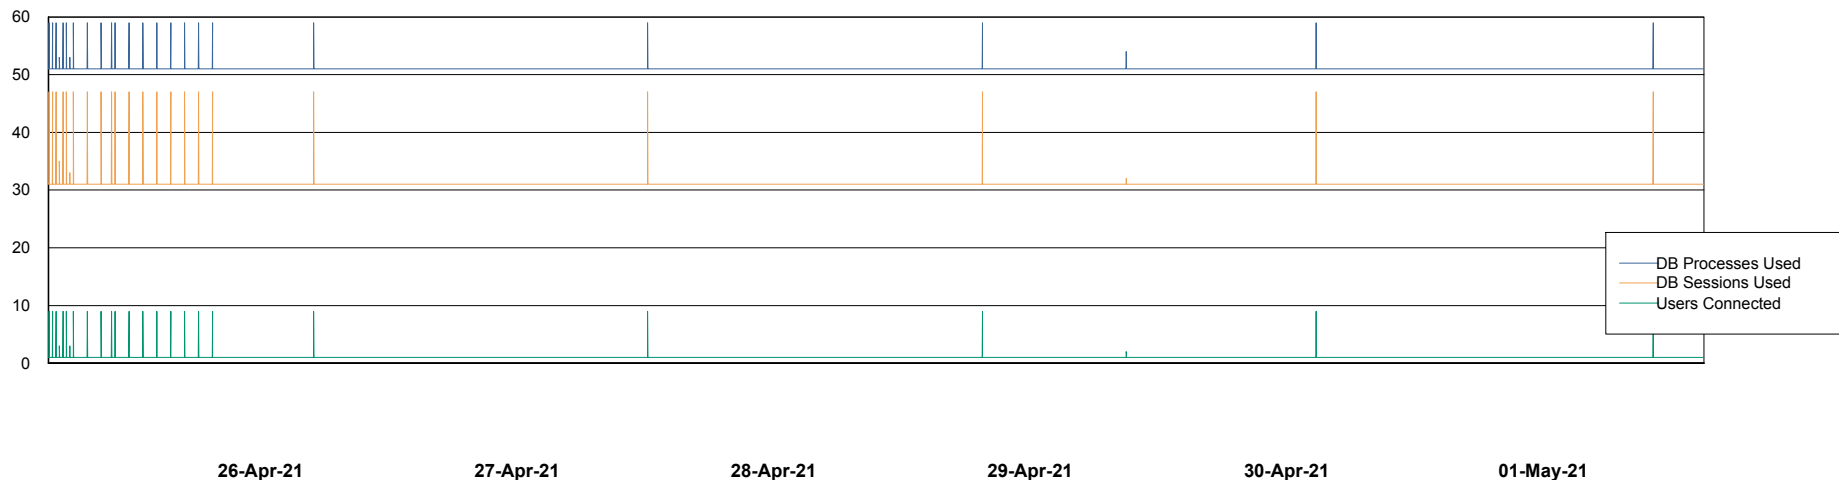

Weekly SLA Customer Report

Customer STK_Production
Database ID 82

Database Performance STKDB_ABS1 Production Database

Weekly SLA Customer Report

Customer STK_Production
Database ID 82

Database Performance STKDB_ABS1SB Standby Database