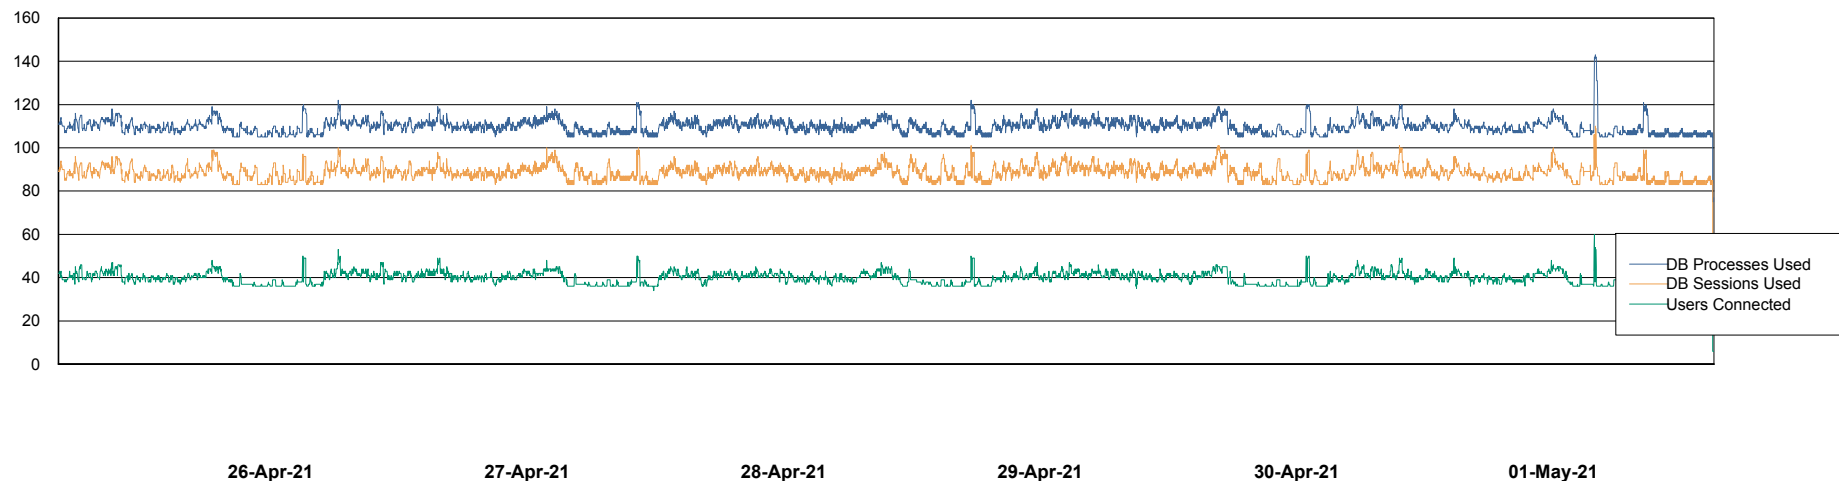

Weekly SLA Customer Report

Customer STK_Production
Database ID 82

Harddisk Usage STK_STAABSDB2 Standby DB Server

	Free disk space on c: (%)	Total disk space on c: (Gb)	Free disk space on d: (%)	Total disk space on d: (Gb)	Free disk space on e: (%)	Total disk space on e: (Gb)
01-May-21	71	99	38	350	24	1,000
30-Apr-21	71	99	38	350	24	1,000
29-Apr-21	71	99	40	350	24	1,000
28-Apr-21	71	99	43	350	24	1,000
27-Apr-21	71	99	42	350	24	1,000
26-Apr-21	71	99	43	350	24	1,000
25-Apr-21	71	99	43	350	24	1,000

Weekly SLA Customer Report

Customer STK_Production
Database ID 82

Database Performance STKDB_ABS1 Production Database

Weekly SLA Customer Report

Customer STK_Production
Database ID 82

Database Performance STKDB_ABS1SB Standby Database