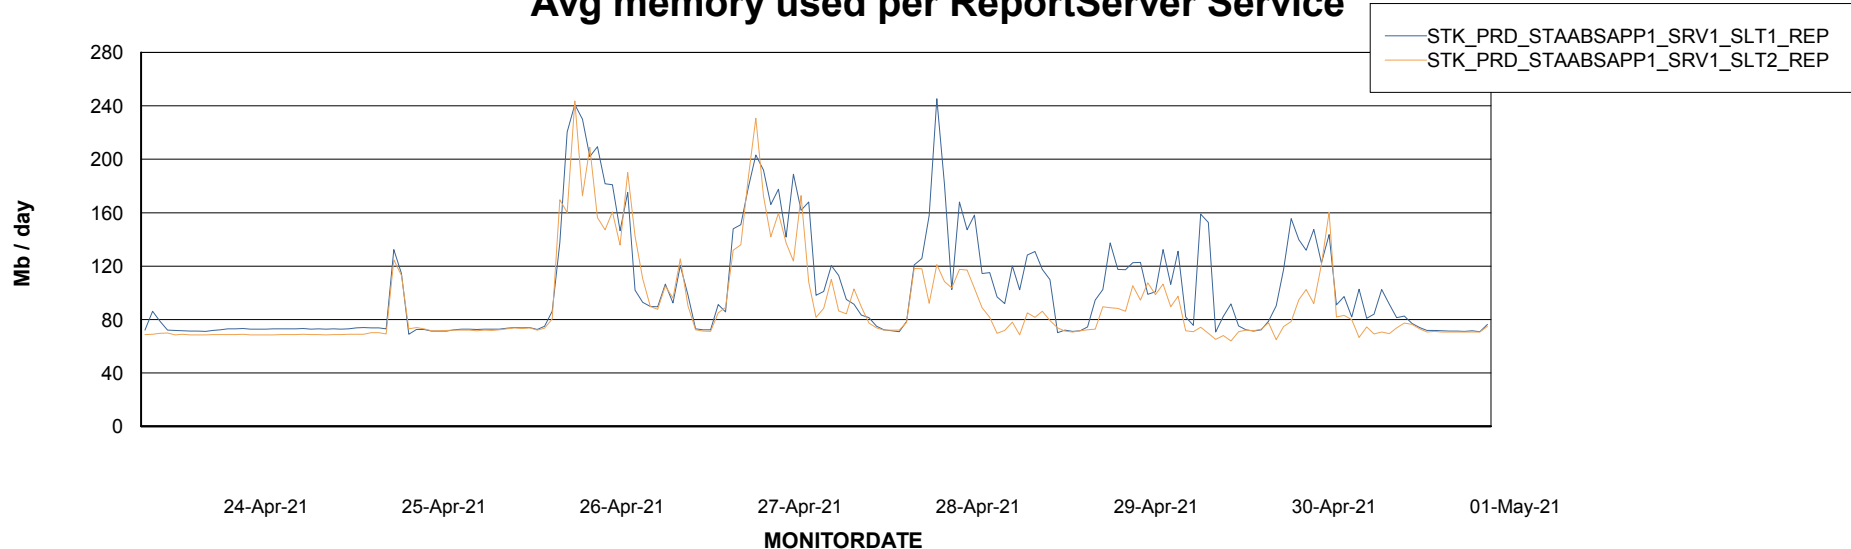

ABSSolute Application ReportServer Services

Avg memory used per ReportServer Service