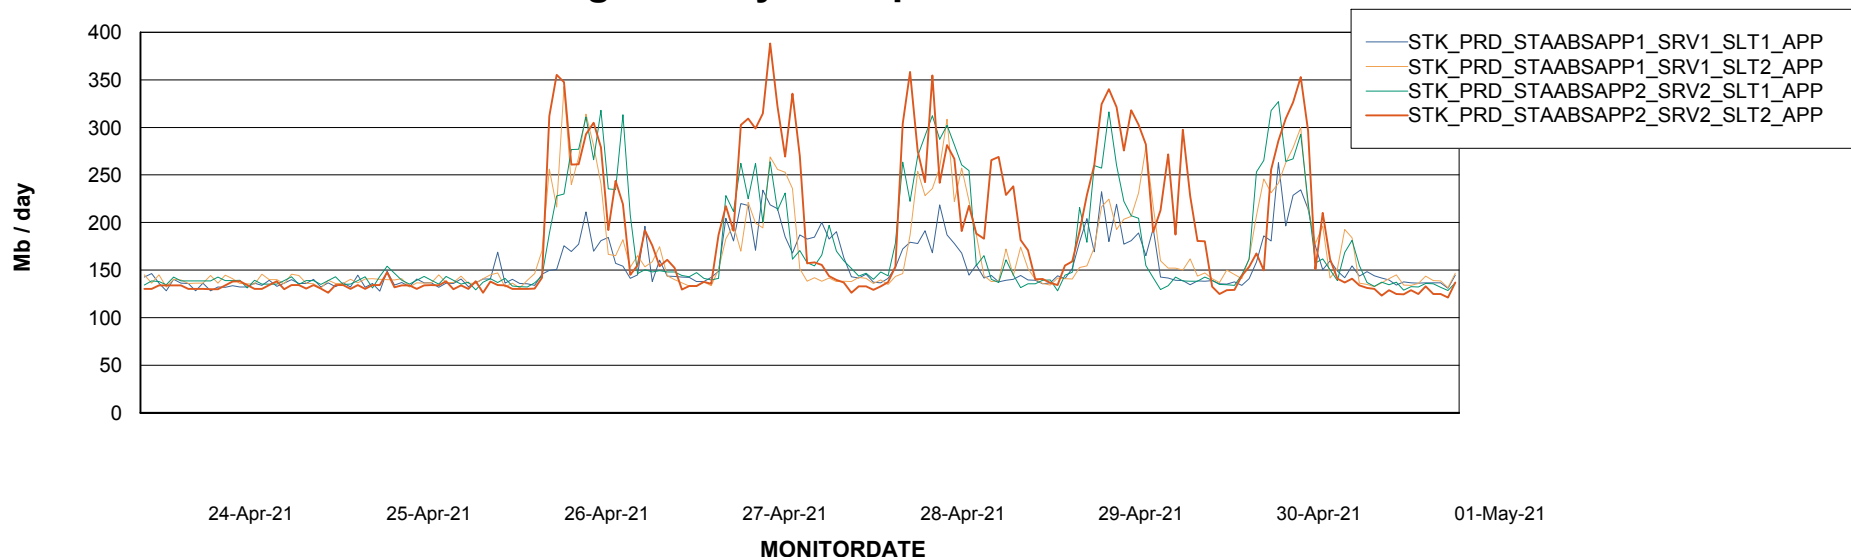

Weekly SLA Customer Report

Customer STK_Production
Database ID 82

Database Performance STKDB_ABS1 Production Database

Weekly SLA Customer Report

Customer STK_Production
Database ID 82

Database Performance STKDB_ABS1SB Standby Database

Weekly SLA Customer Report

Customer STK_Production
 Database ID 82

DATABASE SIZE STKDB_ABS1 Production Database

Database growth over last month

Database Tablespace STKDB_ABS1 Production Database

Date	Tablespace Name	Filesize (Gb)	Usedsize (Gb)	Percentage free
01-May-21	ABSDATA	177	122	31
	INDX	206	171	17
30-Apr-21	ABSDATA	177	122	31
	INDX	206	171	17
29-Apr-21	ABSDATA	177	122	31
	INDX	206	171	17
28-Apr-21	ABSDATA	177	122	31
	INDX	206	171	17
27-Apr-21	ABSDATA	177	122	31
	INDX	206	171	17
26-Apr-21	ABSDATA	177	122	31
	INDX	206	171	17
25-Apr-21	ABSDATA	177	122	31
	INDX	206	171	17

Weekly SLA Customer Report

Customer STK_Production
Database ID 82

ABSSolute Application Server Services

Avg memory used per ABS Server Service

Avg users per day per ABS server

Weekly SLA Customer Report

Customer STK_Production
 Database ID 82