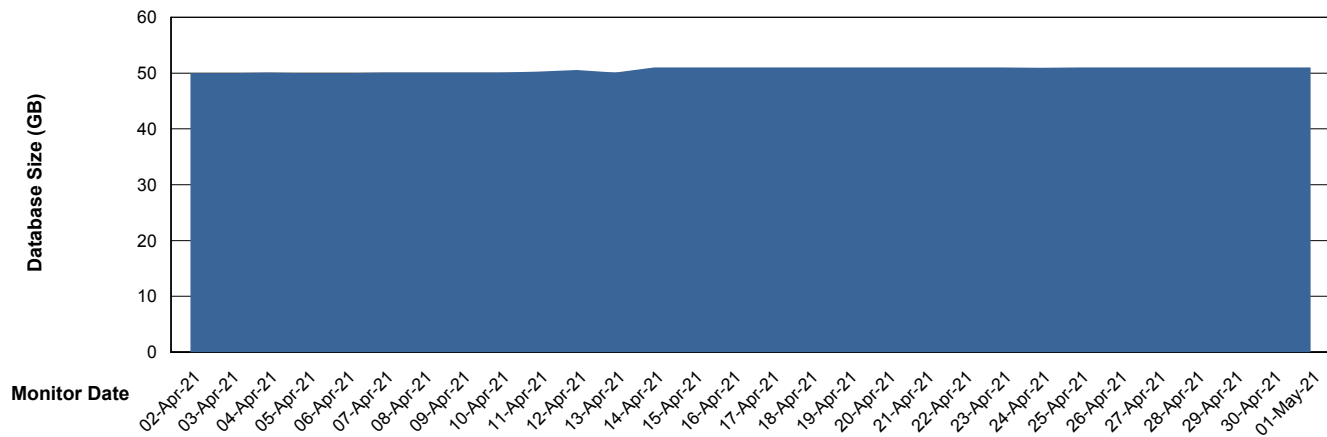

Weekly SLA Customer Report

Customer SPO_Production Silver
Database ID 57

Database Performance SPODB_Standby

Weekly SLA Customer Report

Customer SPO_Production Silver
Database ID 57

DATABASE SIZE SPODB_BI

Database growth over last month