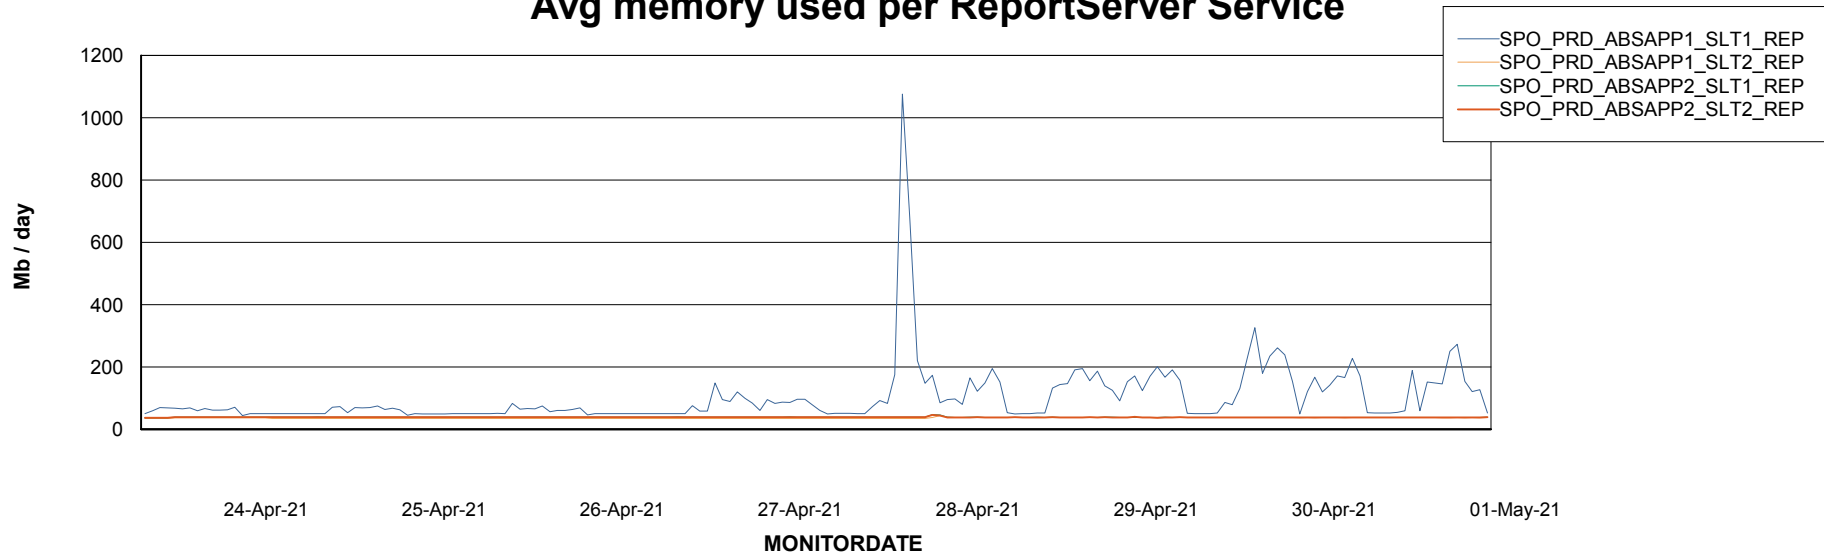

Avg users per day per ABS server

Weekly SLA Customer Report

Customer SPO_Production Silver
Database ID 57

ABSSolute Application ReportServer Services

Avg memory used per ReportServer Service

Weekly SLA Customer Report