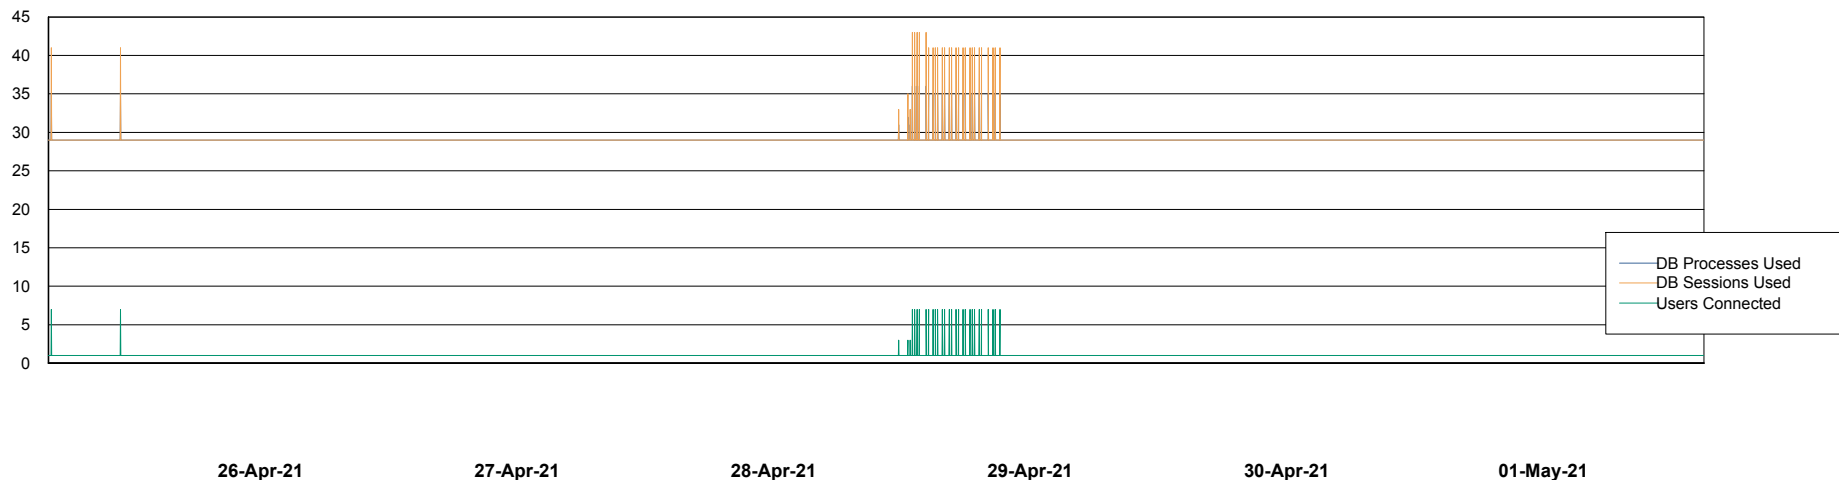

Weekly SLA Customer Report

Customer SPO_Production Silver
Database ID 57

Database Performance SPODB_BI

Weekly SLA Customer Report

Customer SPO_Production Silver
Database ID 57

Database Performance SPODB_Production

Weekly SLA Customer Report

Customer SPO_Production Silver
Database ID 57

Database Performance SPODB_Standby

Weekly SLA Customer Report

Customer SPO_Production Silver
Database ID 57

DATABASE SIZE SPODB_BI

Database growth over last month