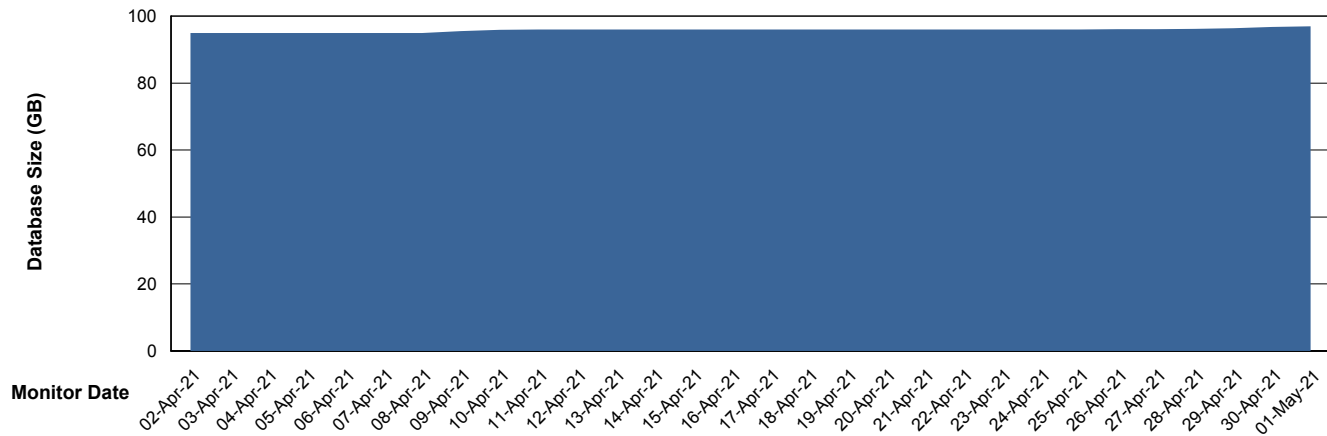

DATABASE SIZE SPODB_Production

Database growth over last month