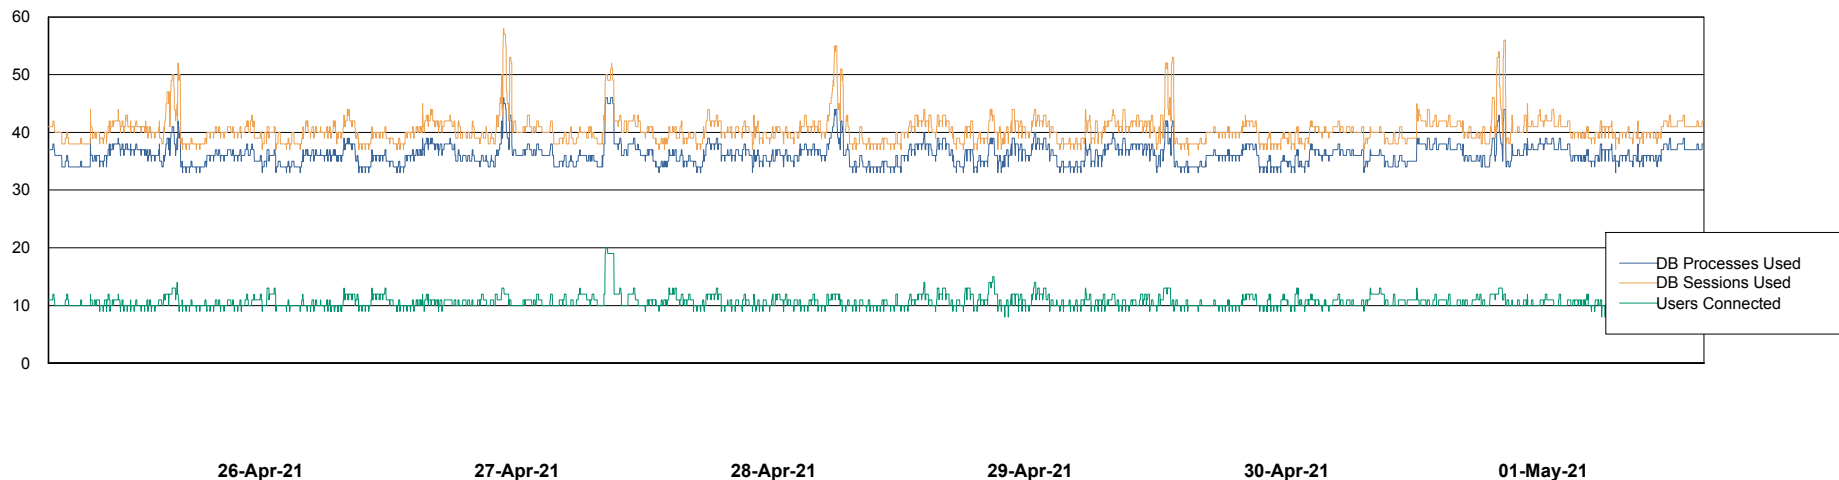

Database Performance SPODB_BI