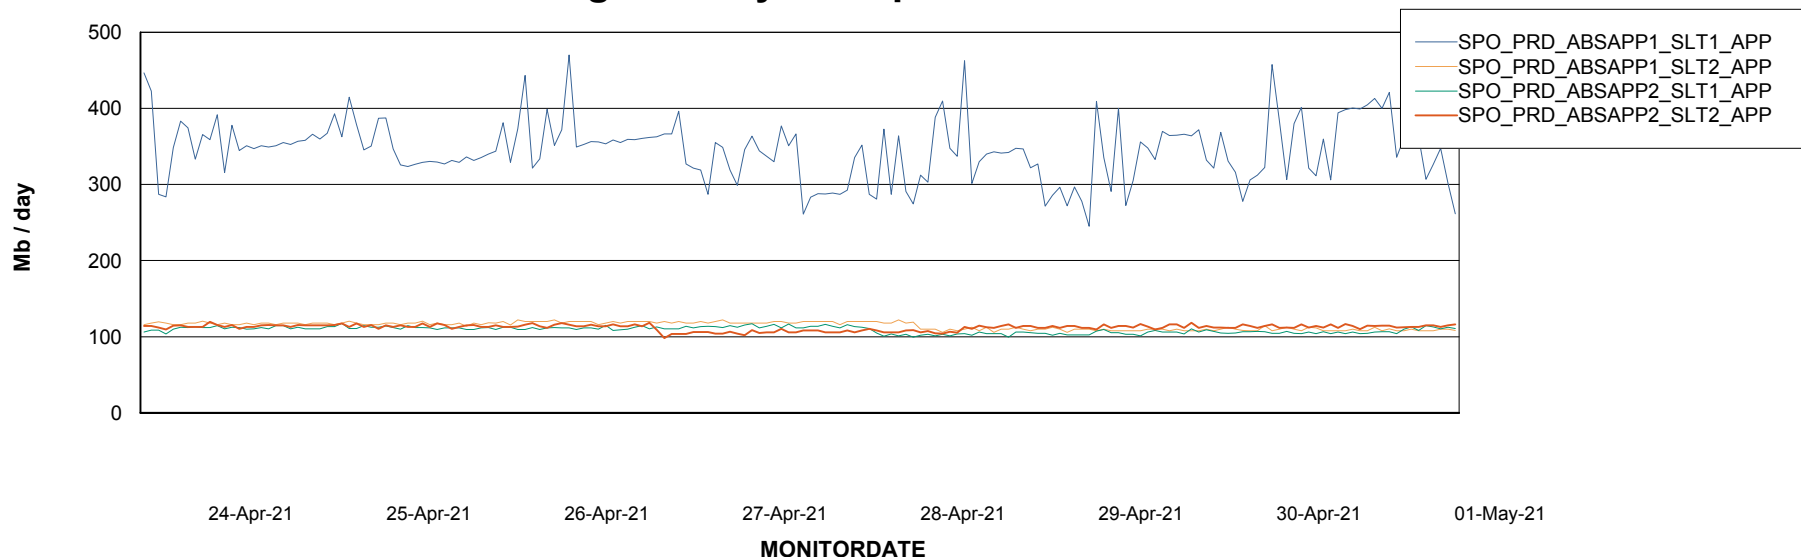

Standby Database Health SPO_Production Silver

Recovery lag for last 7 days

Weekly SLA Customer Report

Customer SPO_Production Silver
Database ID 57

ABSSolute Application Server Services

Avg memory used per ABS Server Service