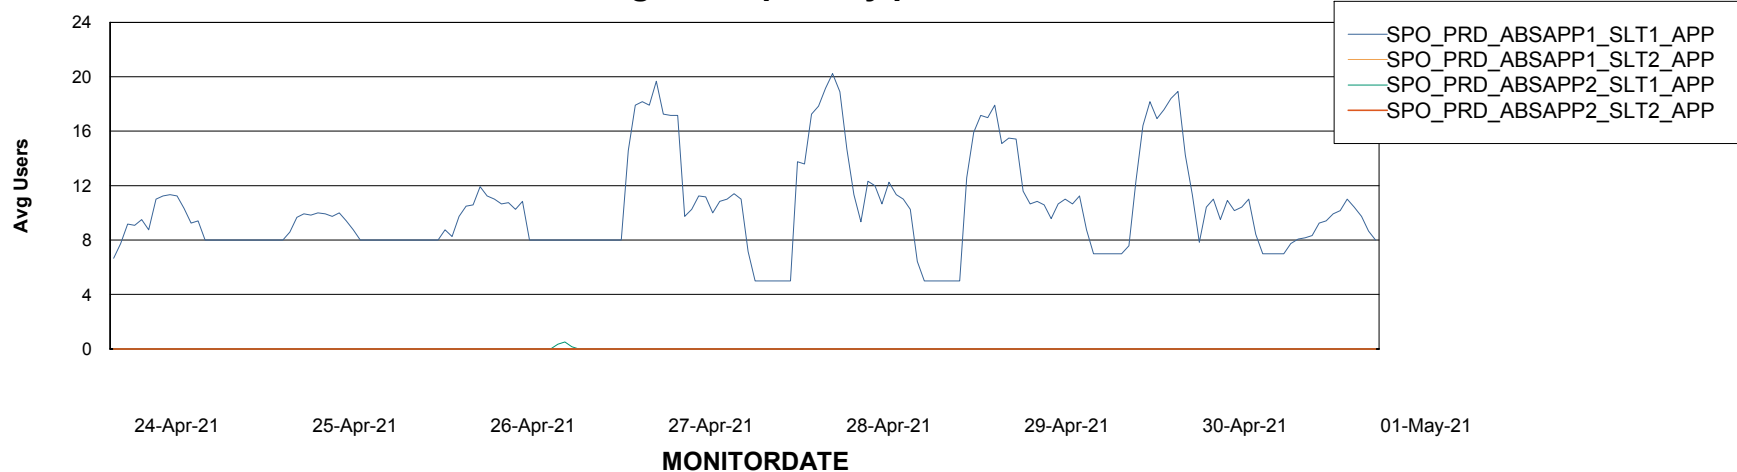

Weekly SLA Customer Report

Customer SPO_Production Silver
 Database ID 57

Database Tablespace SPODB_Production

| Date | Tablespace Name | Filesize (Gb) | Usedsize (Gb) | Percentage free |
|-----------|-----------------|---------------|---------------|-----------------|
| 01-May-21 | ABSDATA | 44 | 36 | 18 |
| | INDX | 73 | 59 | 19 |
| 30-Apr-21 | ABSDATA | 44 | 36 | 18 |
| | INDX | 73 | 59 | 19 |
| 29-Apr-21 | ABSDATA | 44 | 36 | 18 |
| | INDX | 73 | 59 | 19 |
| 28-Apr-21 | ABSDATA | 44 | 36 | 18 |
| | INDX | 73 | 59 | 19 |
| 27-Apr-21 | ABSDATA | 44 | 36 | 18 |
| | INDX | 73 | 59 | 19 |
| 26-Apr-21 | ABSDATA | 44 | 36 | 18 |
| | INDX | 73 | 59 | 19 |
| 25-Apr-21 | ABSDATA | 44 | 36 | 18 |
| | INDX | 68 | 59 | 13 |

Standby Database Health SPO_Production Silver

Recovery lag for last 7 days

Weekly SLA Customer Report

Customer SPO_Production Silver
Database ID 57

ABSSolute Application Server Services

Avg memory used per ABS Server Service

Avg users per day per ABS server

Weekly SLA Customer Report

Customer SPO_Production Silver
Database ID 57

ABSSolute Application ReportServer Services

Avg memory used per ReportServer Service

Weekly SLA Customer Report