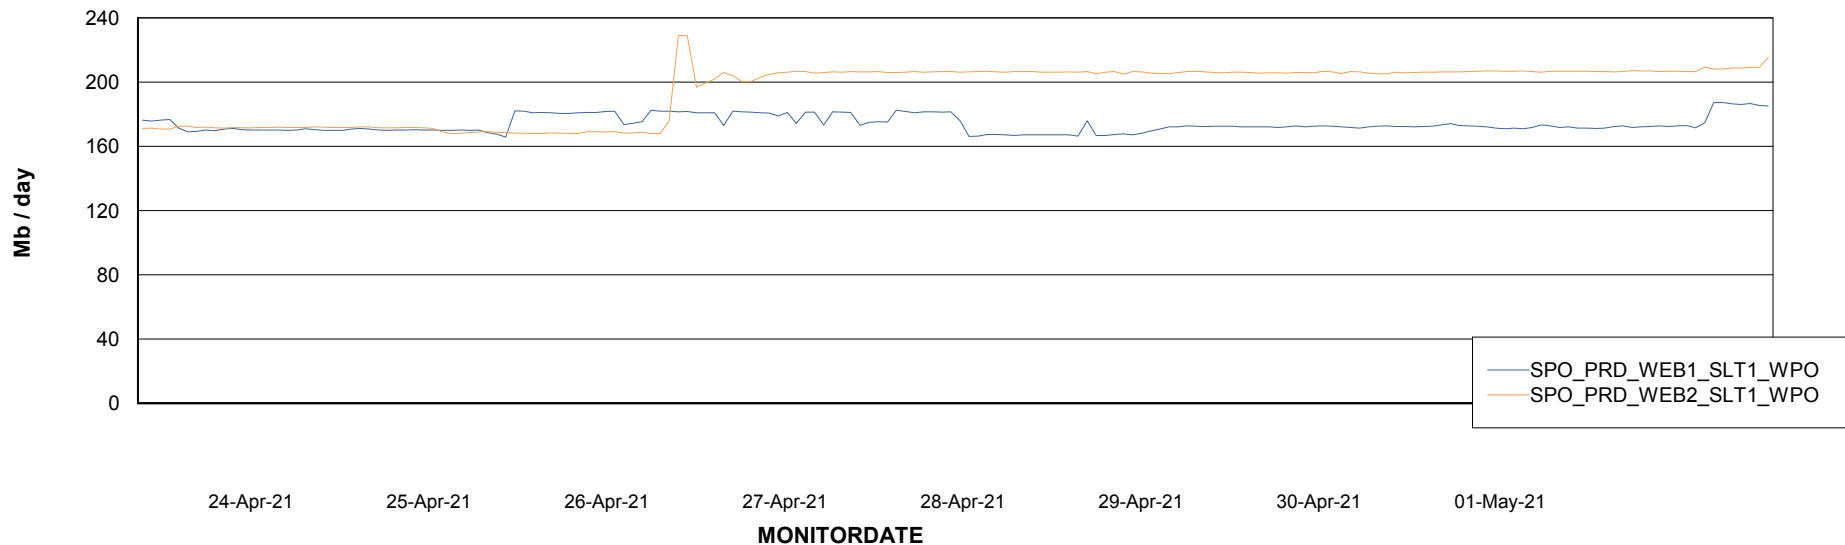

ABSSolute Web Component Services

Avg memory used per ABS Web component