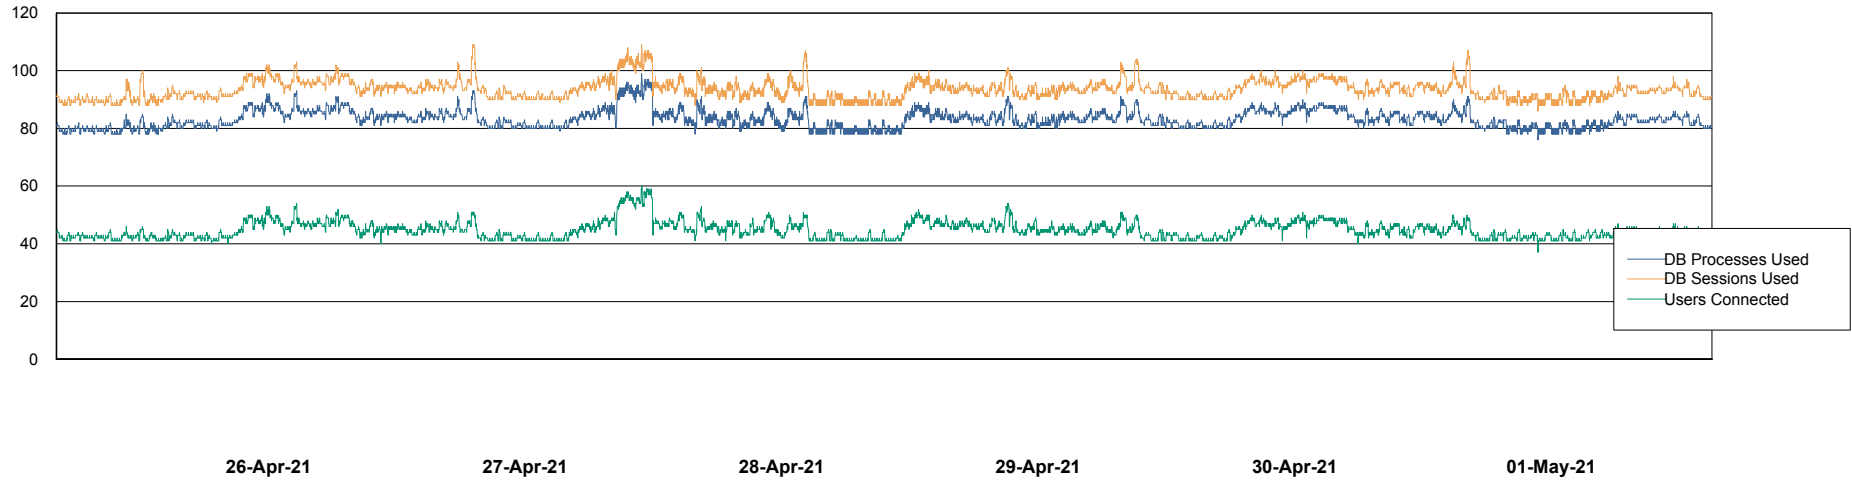

Weekly SLA Customer Report

Customer SPO_Production Silver
Database ID 57

Database Performance SPODB_BI

Weekly SLA Customer Report

Customer SPO_Production Silver
Database ID 57

Database Performance SPODB_Production