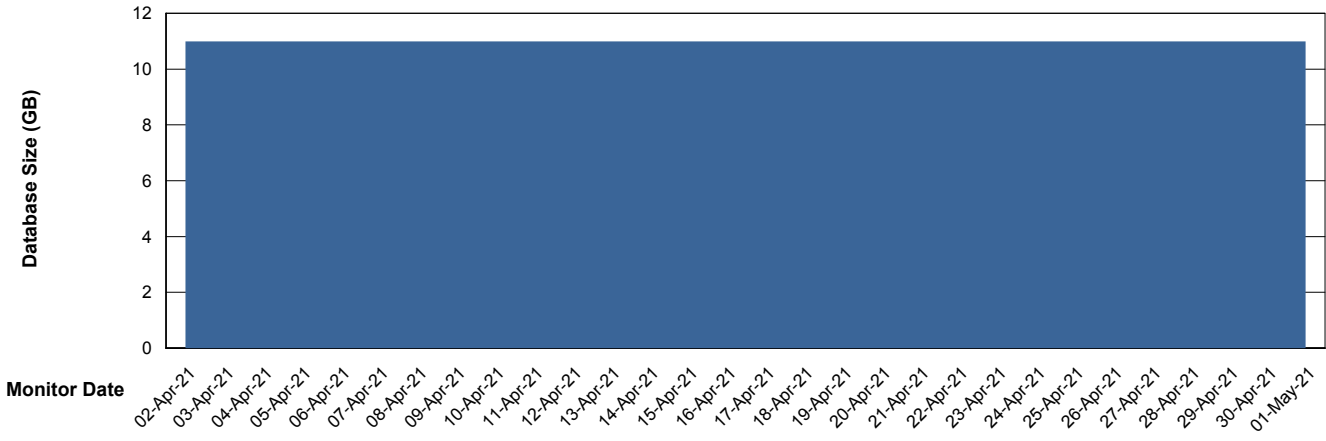

Weekly SLA Customer Report

Customer SPI_Production
Database ID 49

Database Performance SPIDB_Production

Weekly SLA Customer Report

Customer SPI_Production
Database ID 49

Database Performance SPIDB_Standby

Weekly SLA Customer Report

Customer SPI_Production
 Database ID 49

DATABASE SIZE SPIDB_Production

Database growth over last month

Database Tablespace SPIDB_Production

Date	Tablespace Name	Filesize (Gb)	Usedsize (Gb)	Percentage free
01-May-21	ABSDATA	4	3	25
	INDX	8	4	50
30-Apr-21	ABSDATA	4	3	25
	INDX	8	4	50
29-Apr-21	ABSDATA	4	3	25
	INDX	8	4	50
28-Apr-21	ABSDATA	4	3	25
	INDX	8	4	50
27-Apr-21	ABSDATA	4	3	25
	INDX	8	4	50
26-Apr-21	ABSDATA	4	3	25
	INDX	8	4	50
25-Apr-21	ABSDATA	4	3	25
	INDX	8	4	50