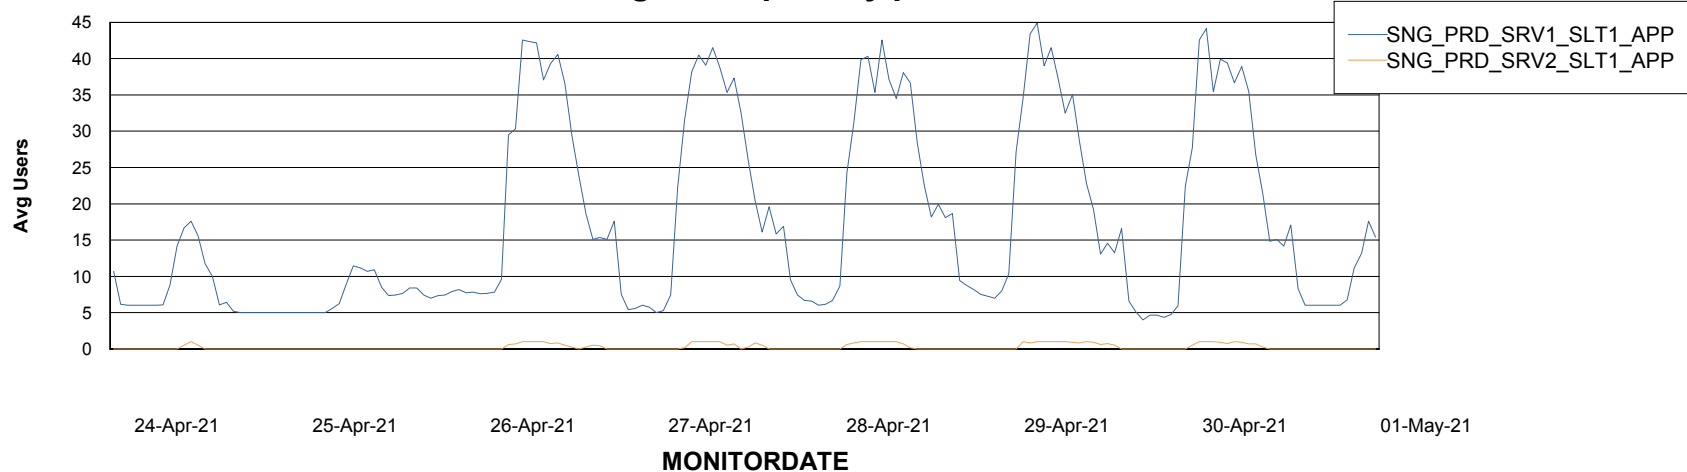

Database Tablespace SNGDB_Production

Date	Tablespace Name	Filesize (Gb)	Usedsize (Gb)	Percentage free
01-May-21	ABSDATA	40	27	33
	INDX	80	69	14
30-Apr-21	ABSDATA	40	27	33
	INDX	80	69	14
29-Apr-21	ABSDATA	40	27	33
	INDX	80	69	14
28-Apr-21	ABSDATA	40	27	33
	INDX	80	69	14
27-Apr-21	ABSDATA	40	27	33
	INDX	80	69	14
26-Apr-21	ABSDATA	40	27	33
	INDX	80	69	14
25-Apr-21	ABSDATA	40	27	33
	INDX	80	69	14

Weekly SLA Customer Report

Customer SNG_Production
Database ID 70

ABSSolute Application Server Services

Avg memory used per ABS Server Service

Avg users per day per ABS server

Weekly SLA Customer Report

Customer SNG_Production
Database ID 70