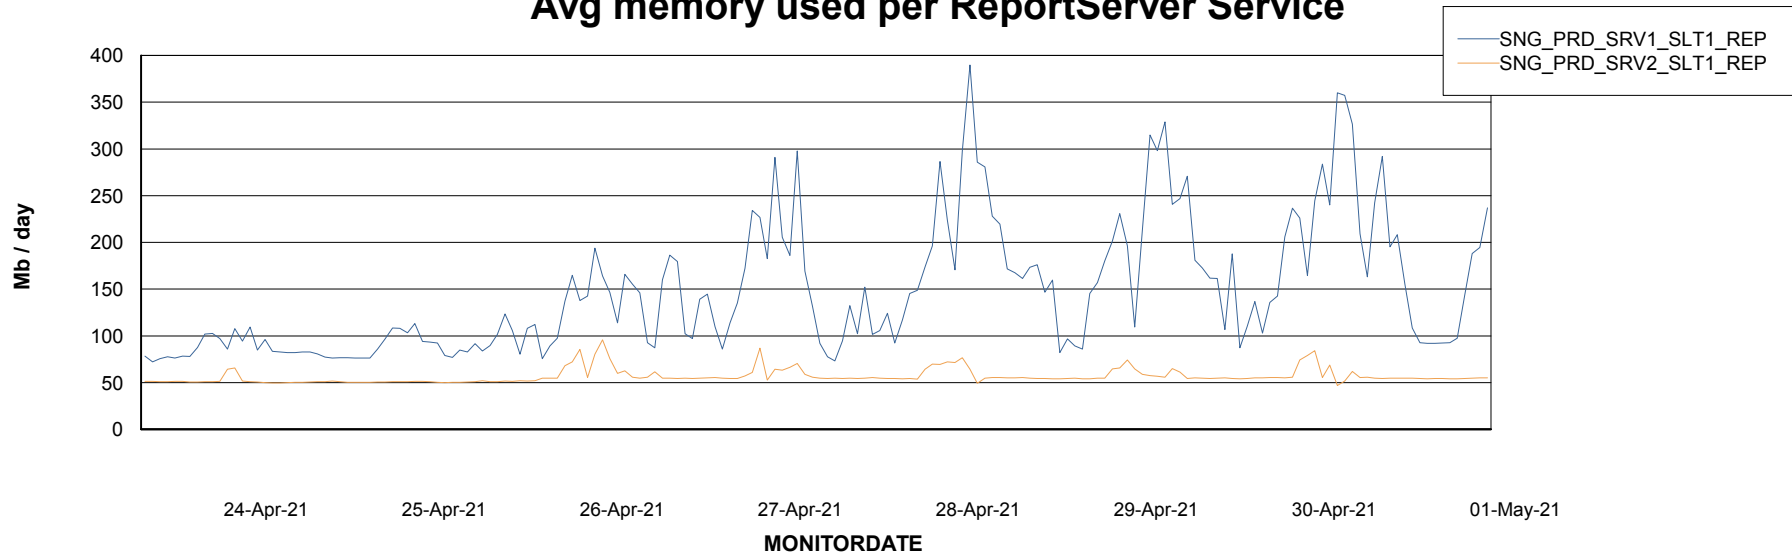

ABSSolute Application ReportServer Services

Avg memory used per ReportServer Service