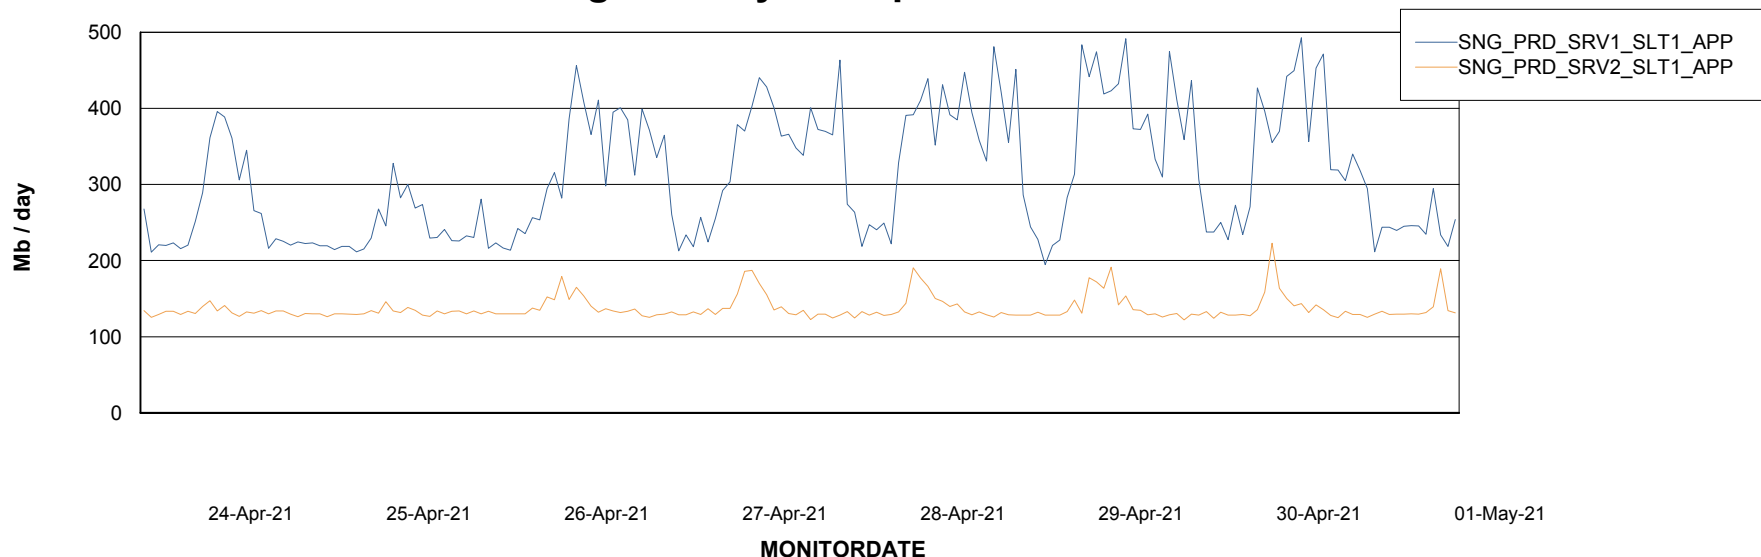

Database Tablespace SNGDB_Production

Date	Tablespace Name	Filesize (Gb)	Usedsize (Gb)	Percentage free
01-May-21	ABSDATA	40	27	33
	INDX	80	69	14
30-Apr-21	ABSDATA	40	27	33
	INDX	80	69	14
29-Apr-21	ABSDATA	40	27	33
	INDX	80	69	14
28-Apr-21	ABSDATA	40	27	33
	INDX	80	69	14
27-Apr-21	ABSDATA	40	27	33
	INDX	80	69	14
26-Apr-21	ABSDATA	40	27	33
	INDX	80	69	14
25-Apr-21	ABSDATA	40	27	33
	INDX	80	69	14

Weekly SLA Customer Report

Customer SNG_Production
Database ID 70

ABSSolute Application Server Services

Avg memory used per ABS Server Service

Avg users per day per ABS server

Weekly SLA Customer Report

Customer SNG_Production
Database ID 70