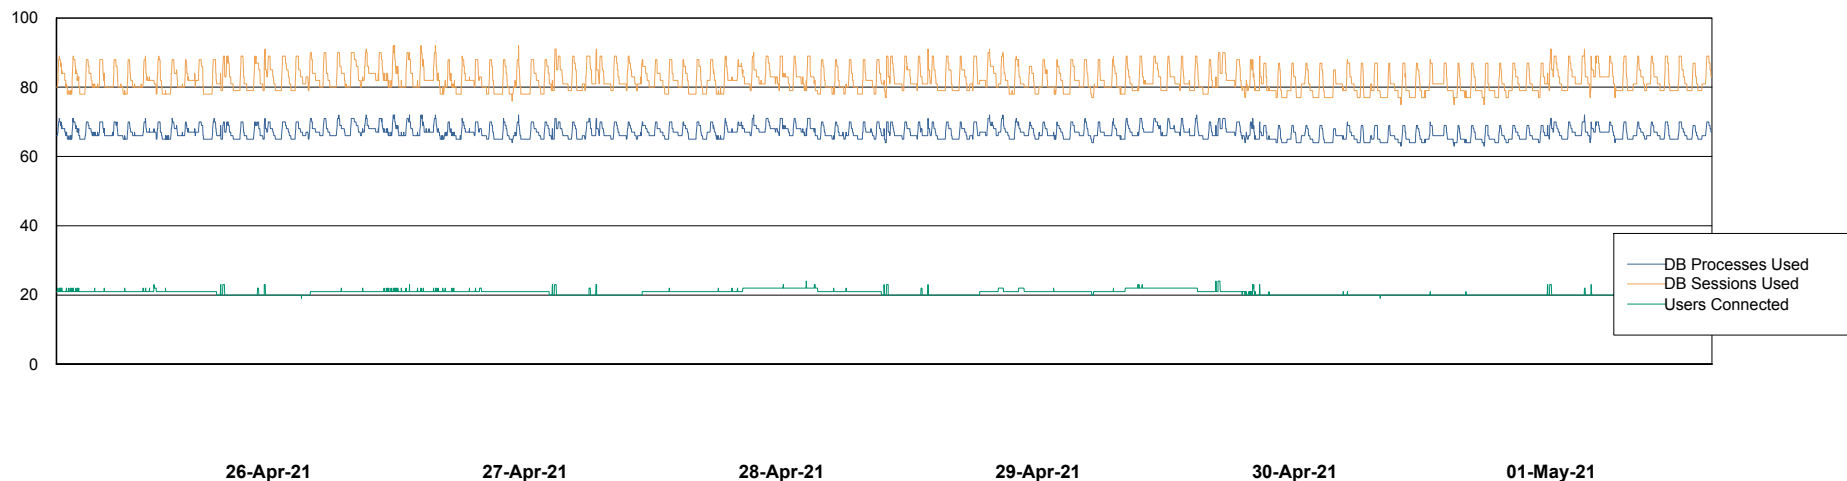

Weekly SLA Customer Report

Customer RSS Production
Database ID 52

Database Performance RSS_DB_Primary (2020)

Weekly SLA Customer Report

Customer RSS Production
Database ID 52

Database Performance RSS_DB_Standby (2020)