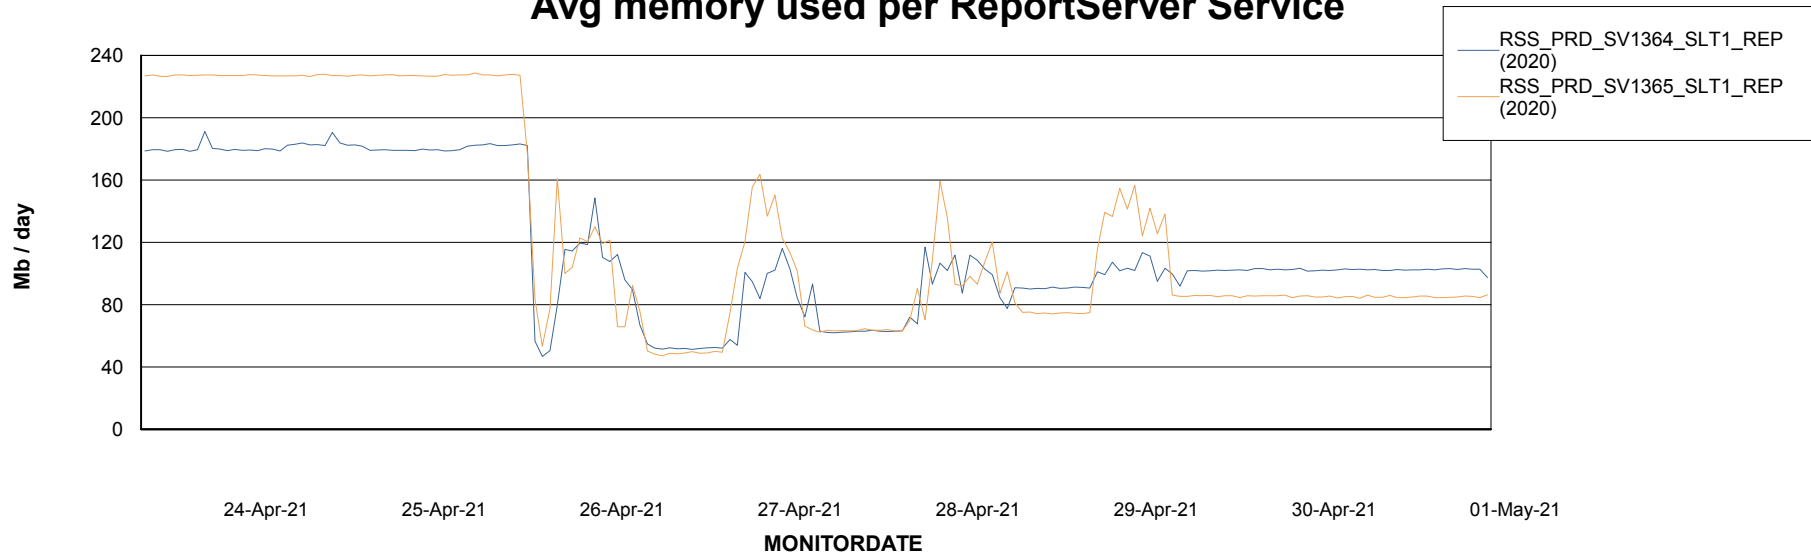

ABSSolute Application ReportServer Services

Avg memory used per ReportServer Service