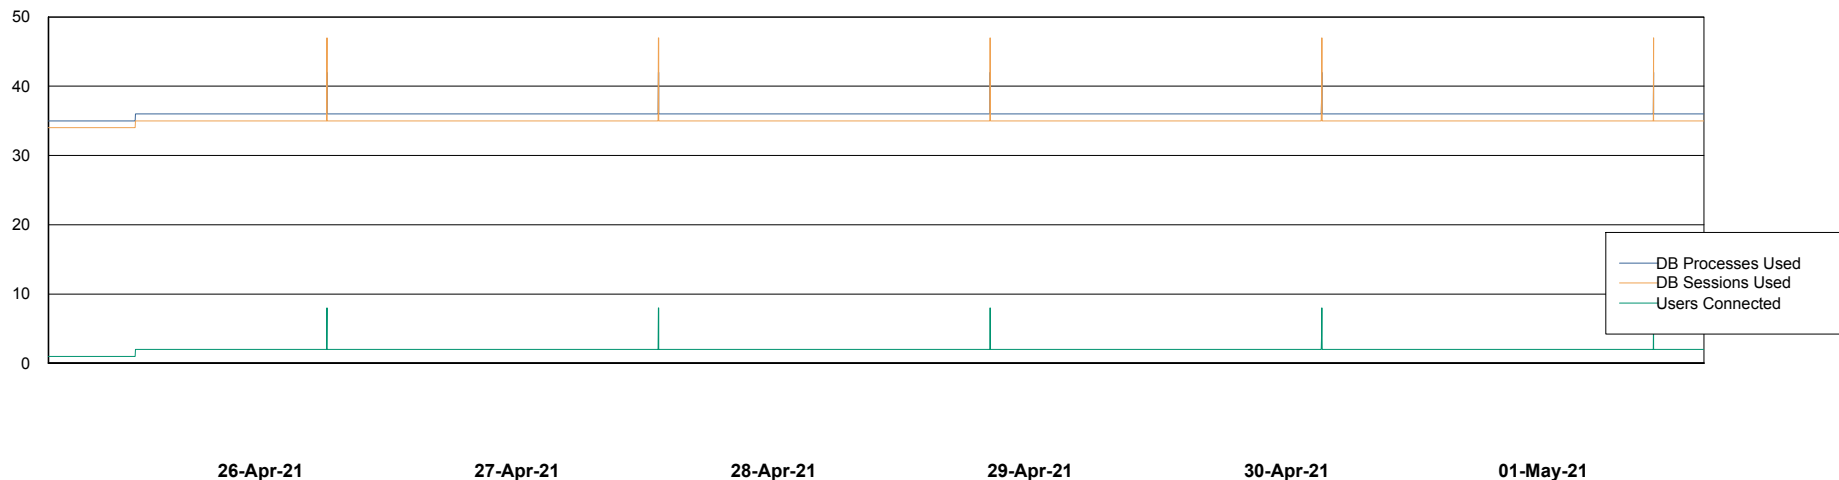

Weekly SLA Customer Report

Customer RSS Production
Database ID 52

Database Performance RSS_DB_Primary (2020)

Weekly SLA Customer Report

Customer RSS Production
Database ID 52

Database Performance RSS_DB_Standby (2020)