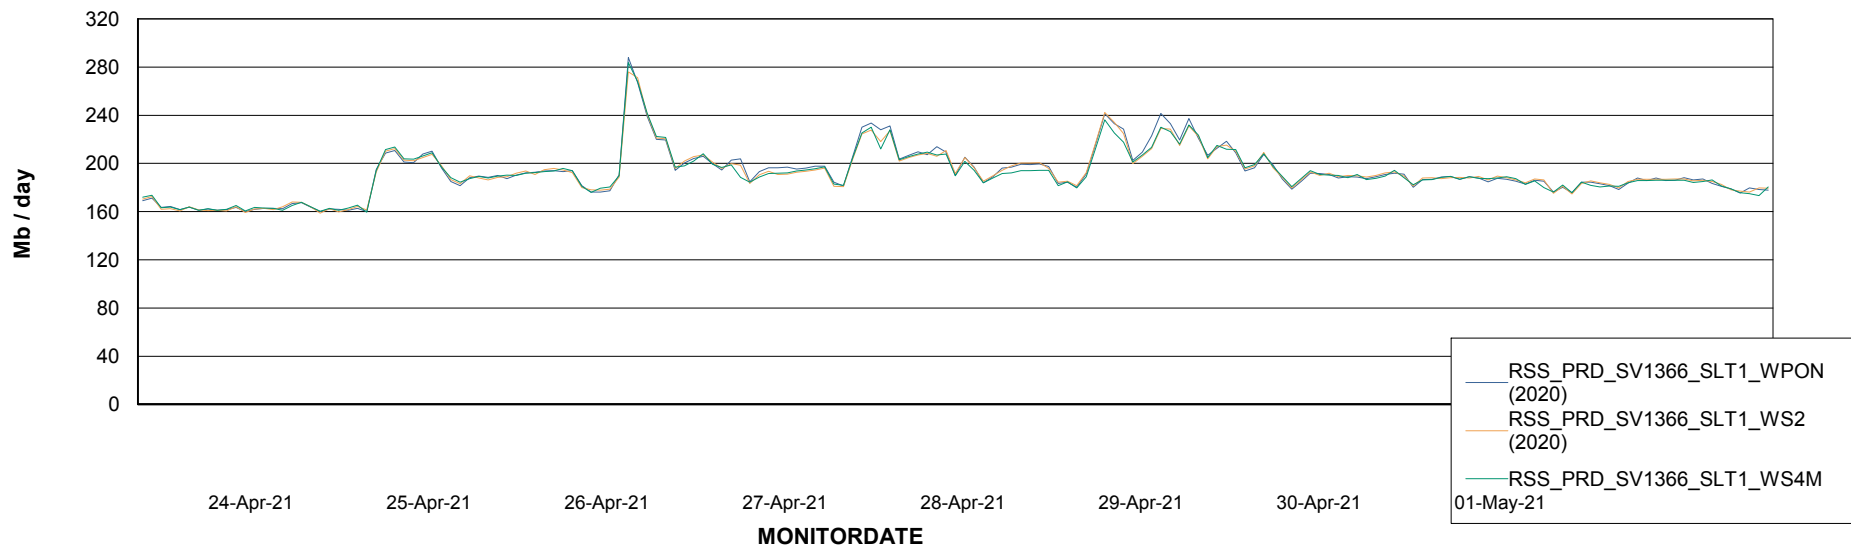

ABSSolute Application ReportServer Services

Avg memory used per ReportServer Service

Weekly SLA Customer Report

Customer RSS Production
Database ID 52

ABSSolute Web Component Services

Avg memory used per ABS Web component