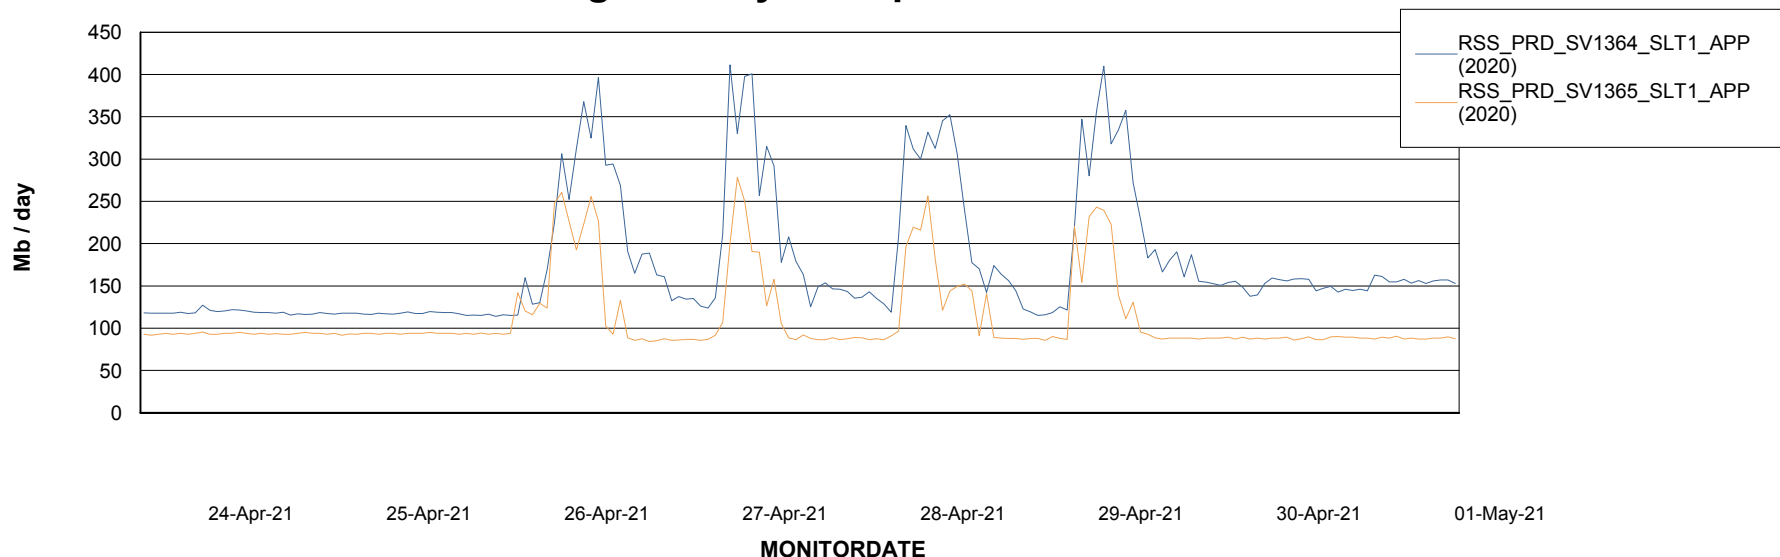

Weekly SLA Customer Report

Customer RSS Production
 Database ID 52

DATABASE SIZE RSS_DB_Primary (2020)

Database growth over last month

Database Tablespace RSS_DB_Primary (2020)

Date	Tablespace Name	Filesize (Gb)	Usedsize (Gb)	Percentage free
01-May-21	ABSDATA	42	32	24
	INDX	42	33	21
30-Apr-21	ABSDATA	42	32	24
	INDX	42	33	21
29-Apr-21	ABSDATA	42	32	24
	INDX	42	33	21
28-Apr-21	ABSDATA	42	32	24
	INDX	42	33	21
27-Apr-21	ABSDATA	42	32	24
	INDX	42	33	21
26-Apr-21	ABSDATA	42	32	24
	INDX	42	33	21
25-Apr-21	ABSDATA	42	32	24
	INDX	42	33	21

Weekly SLA Customer Report

Customer RSS Production
Database ID 52

ABSSolute Application Server Services

Avg memory used per ABS Server Service

Avg users per day per ABS server

Weekly SLA Customer Report

Customer RSS Production
Database ID 52