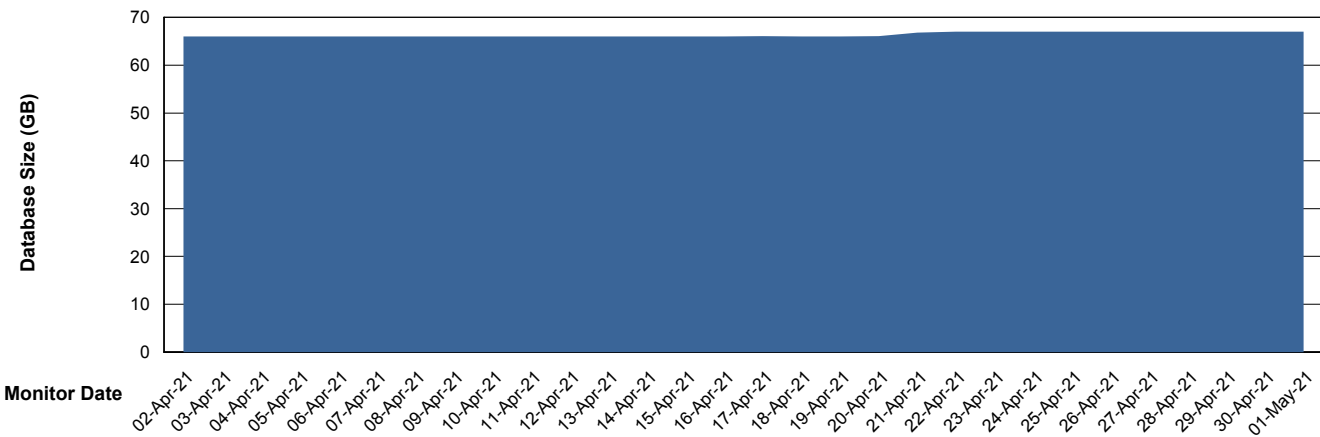

Weekly SLA Customer Report

Customer RSS Production
Database ID 52

Database Performance RSS_DB_Primary (2020)

Weekly SLA Customer Report

Customer RSS Production
Database ID 52

Database Performance RSS_DB_Standby (2020)

Weekly SLA Customer Report

Customer RSS Production
 Database ID 52

DATABASE SIZE RSS_DB_Primary (2020)

Database growth over last month

Database Tablespace RSS_DB_Primary (2020)

Date	Tablespace Name	Filesize (Gb)	Usedsize (Gb)	Percentage free
01-May-21	ABSDATA	42	32	24
	INDX	42	33	21
30-Apr-21	ABSDATA	42	32	24
	INDX	42	33	21
29-Apr-21	ABSDATA	42	32	24
	INDX	42	33	21
28-Apr-21	ABSDATA	42	32	24
	INDX	42	33	21
27-Apr-21	ABSDATA	42	32	24
	INDX	42	33	21
26-Apr-21	ABSDATA	42	32	24
	INDX	42	33	21
25-Apr-21	ABSDATA	42	32	24
	INDX	42	33	21