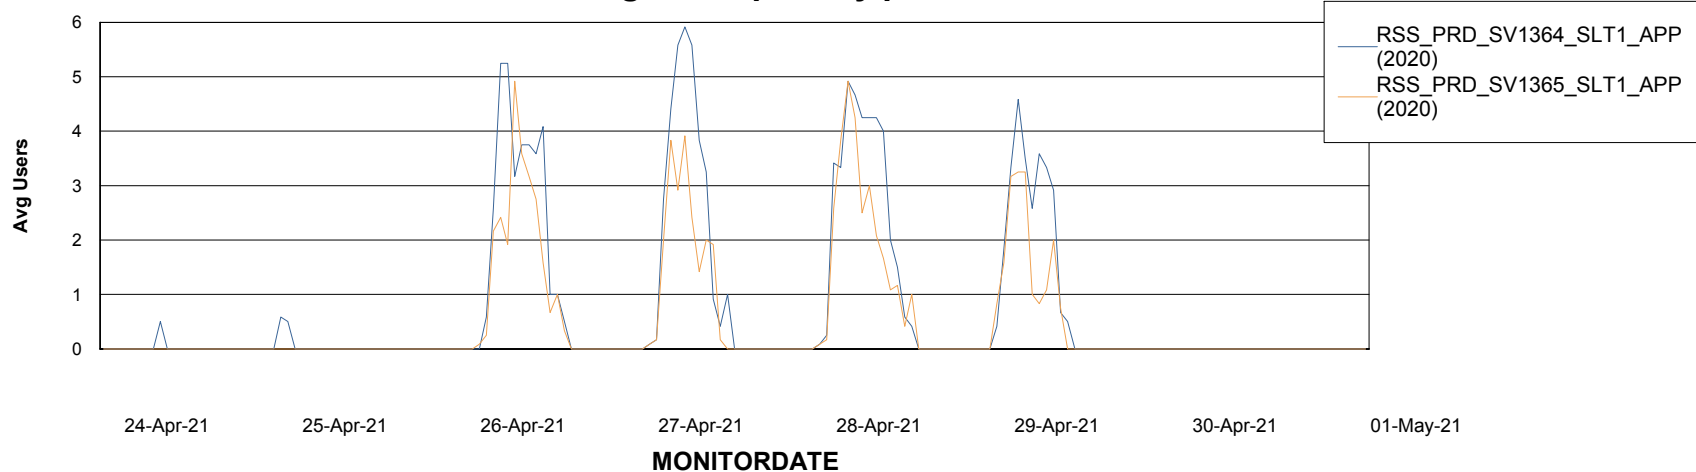

Weekly SLA Customer Report

Customer RSS Production
Database ID 52

ABSSolute Application Server Services

Avg memory used per ABS Server Service

Avg users per day per ABS server

Weekly SLA Customer Report

Customer RSS Production
Database ID 52