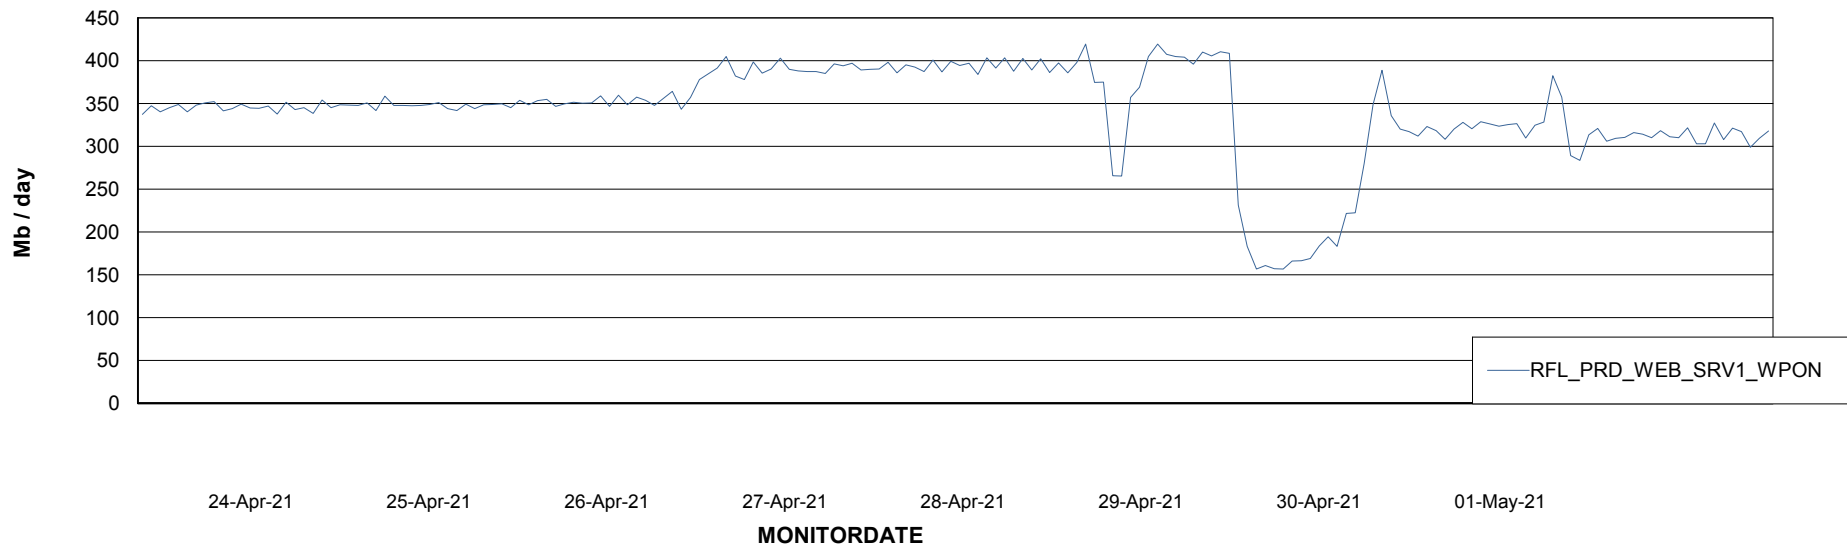

ABSSolute Application ReportServer Services

Avg memory used per ReportServer Service

Weekly SLA Customer Report

Customer RFL_Production
Database ID 36

ABSSolute Web Component Services

Avg memory used per ABS Web component