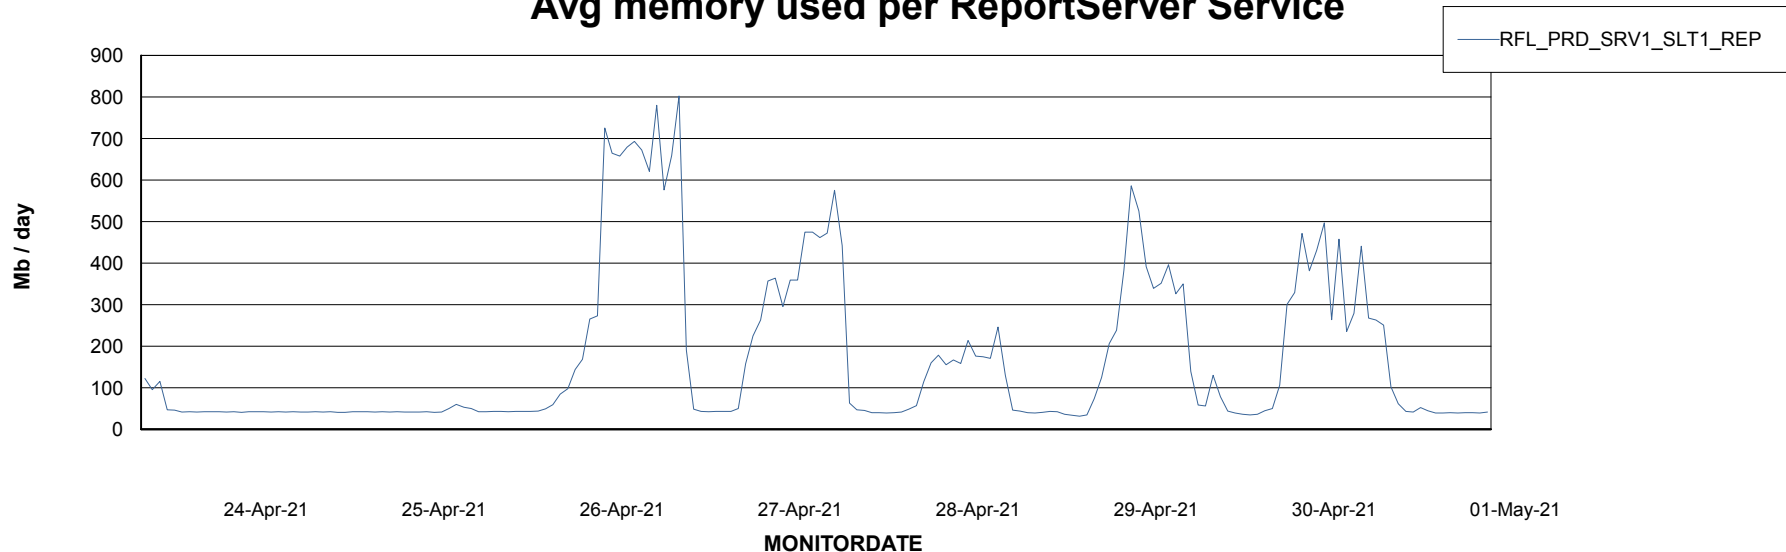

ABSSolute Application ReportServer Services

Avg memory used per ReportServer Service