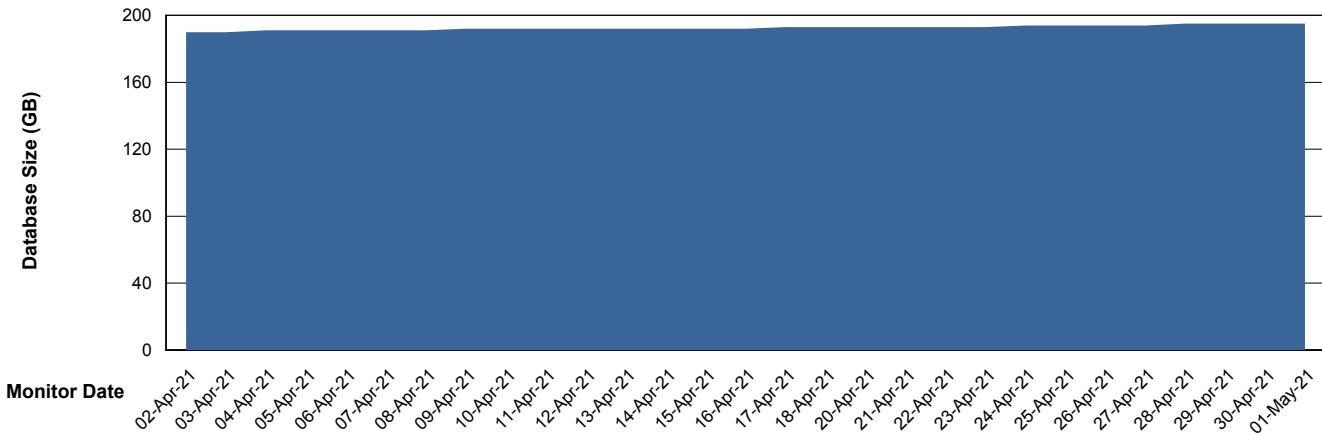

DB Processes Max 1,000

Weekly SLA Customer Report

Customer RFL_Production
 Database ID 36

DATABASE SIZE RFLDB_Production

Database growth over last month

Database Tablespace RFLDB_Production

Date	Tablespace Name	Filesize (Gb)	Usedsize (Gb)	Percentage free
01-May-21	ABSDATA	72	58	20
	INDX	160	132	17
30-Apr-21	ABSDATA	72	58	20
	INDX	160	132	17
29-Apr-21	ABSDATA	72	58	20
	INDX	160	132	17
28-Apr-21	ABSDATA	72	57	20
	INDX	160	132	18
27-Apr-21	ABSDATA	72	57	20
	INDX	160	132	18
26-Apr-21	ABSDATA	72	57	20
	INDX	160	131	18
25-Apr-21	ABSDATA	72	57	20
	INDX	160	131	18

Weekly SLA Customer Report

Customer RFL_Production
Database ID 36

ABSSolute Application Server Services

Avg memory used per ABS Server Service

Avg users per day per ABS server

Weekly SLA Customer Report

Customer RFL_Production
Database ID 36