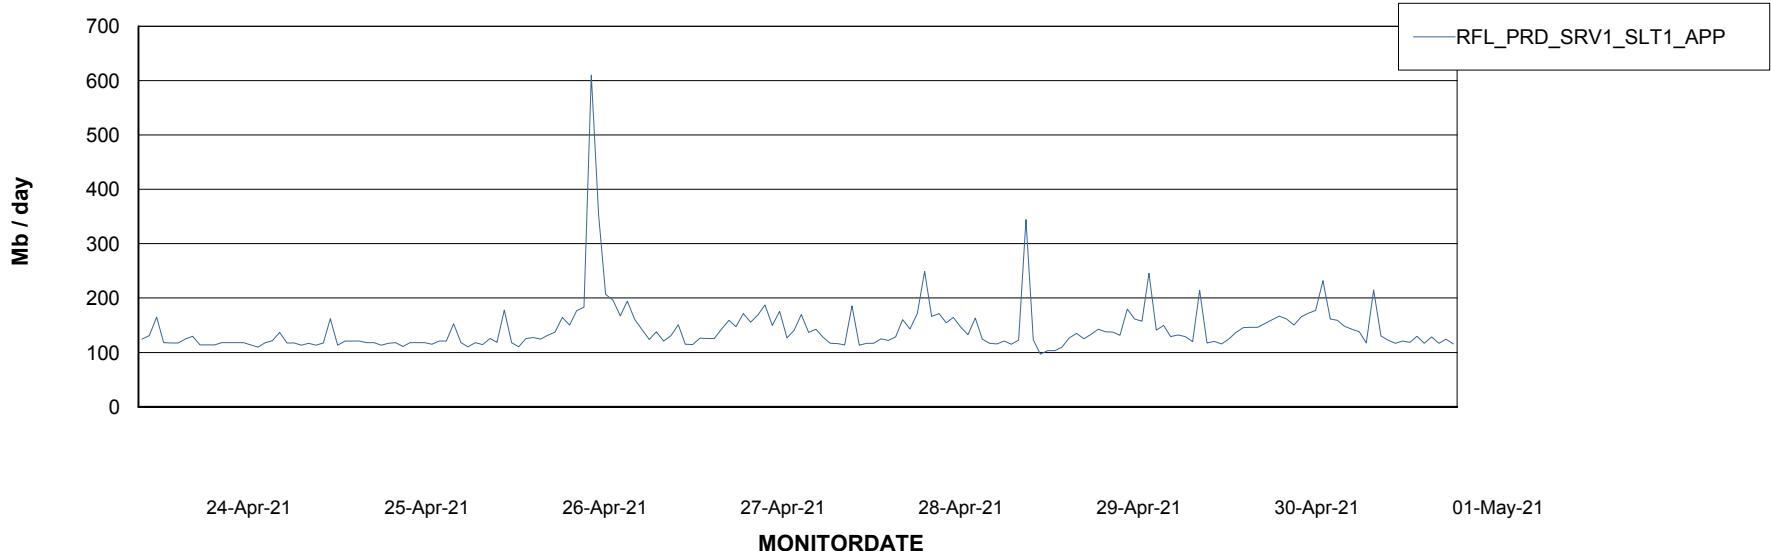

DB Processes Max 1,000

Weekly SLA Customer Report

Customer RFL_Production
 Database ID 36

DATABASE SIZE RFLDB_Production

Database growth over last month

Database Tablespace RFLDB_Production

Date	Tablespace Name	Filesize (Gb)	Usedsize (Gb)	Percentage free
01-May-21	ABSDATA	72	58	20
	INDX	160	132	17
30-Apr-21	ABSDATA	72	58	20
	INDX	160	132	17
29-Apr-21	ABSDATA	72	58	20
	INDX	160	132	17
28-Apr-21	ABSDATA	72	57	20
	INDX	160	132	18
27-Apr-21	ABSDATA	72	57	20
	INDX	160	132	18
26-Apr-21	ABSDATA	72	57	20
	INDX	160	131	18
25-Apr-21	ABSDATA	72	57	20
	INDX	160	131	18

Weekly SLA Customer Report

Customer RFL_Production
Database ID 36

ABSSolute Application Server Services

Avg memory used per ABS Server Service

Avg users per day per ABS server

Weekly SLA Customer Report

Customer RFL_Production
Database ID 36