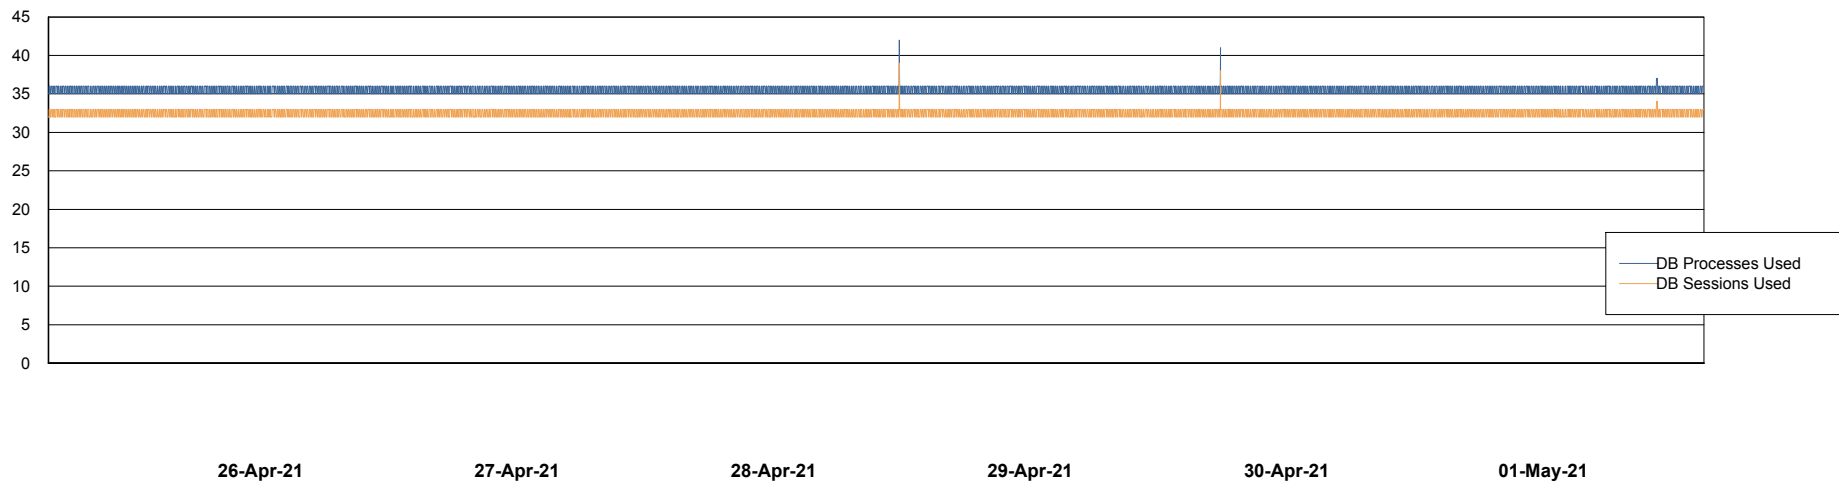

Weekly SLA Customer Report

Customer RFL_Production
Database ID 36

Database Performance RFLDB_Production

DB Processes Max 1,000

Weekly SLA Customer Report

Customer RFL_Production
Database ID 36

Database Performance RFLDB_Standby

DB Processes Max 1,000

Weekly SLA Customer Report

Customer RFL_Production
 Database ID 36

DATABASE SIZE RFLDB_Production

Database growth over last month

Database Tablespace RFLDB_Production

Date	Tablespace Name	Filesize (Gb)	Usedsize (Gb)	Percentage free
01-May-21	ABSDATA	72	58	20
	INDX	160	132	17
30-Apr-21	ABSDATA	72	58	20
	INDX	160	132	17
29-Apr-21	ABSDATA	72	58	20
	INDX	160	132	17
28-Apr-21	ABSDATA	72	57	20
	INDX	160	132	18
27-Apr-21	ABSDATA	72	57	20
	INDX	160	132	18
26-Apr-21	ABSDATA	72	57	20
	INDX	160	131	18
25-Apr-21	ABSDATA	72	57	20
	INDX	160	131	18