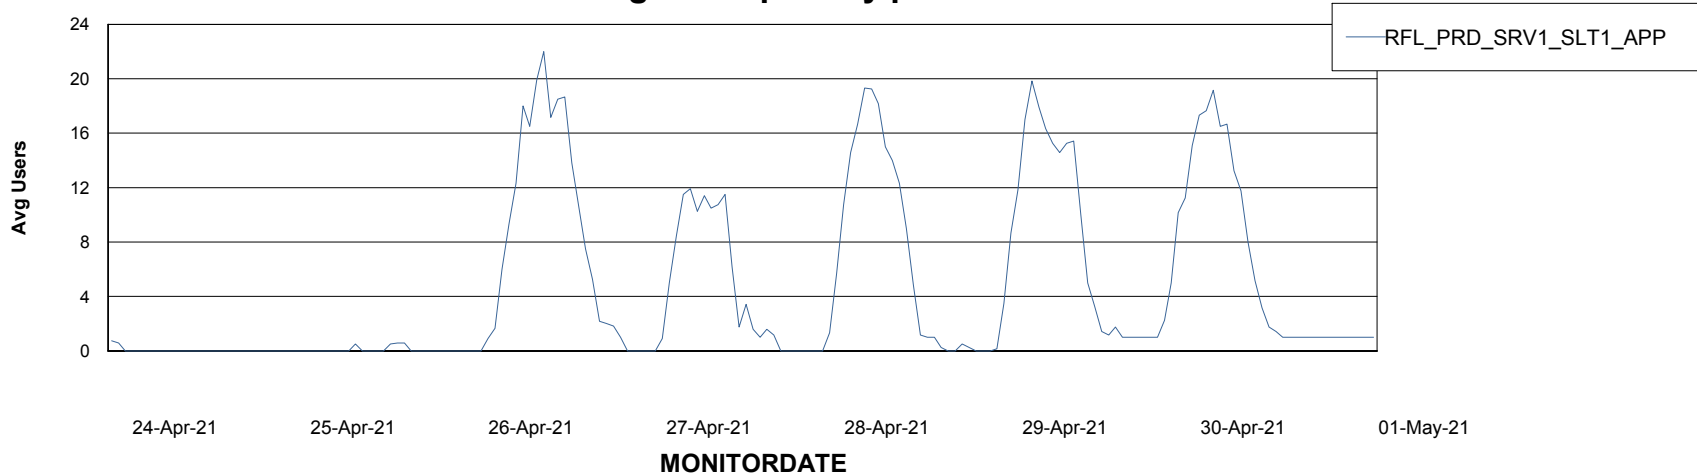

Weekly SLA Customer Report

Customer RFL_Production
Database ID 36

ABSSolute Application Server Services

Avg memory used per ABS Server Service

Avg users per day per ABS server

Weekly SLA Customer Report

Customer RFL_Production
Database ID 36