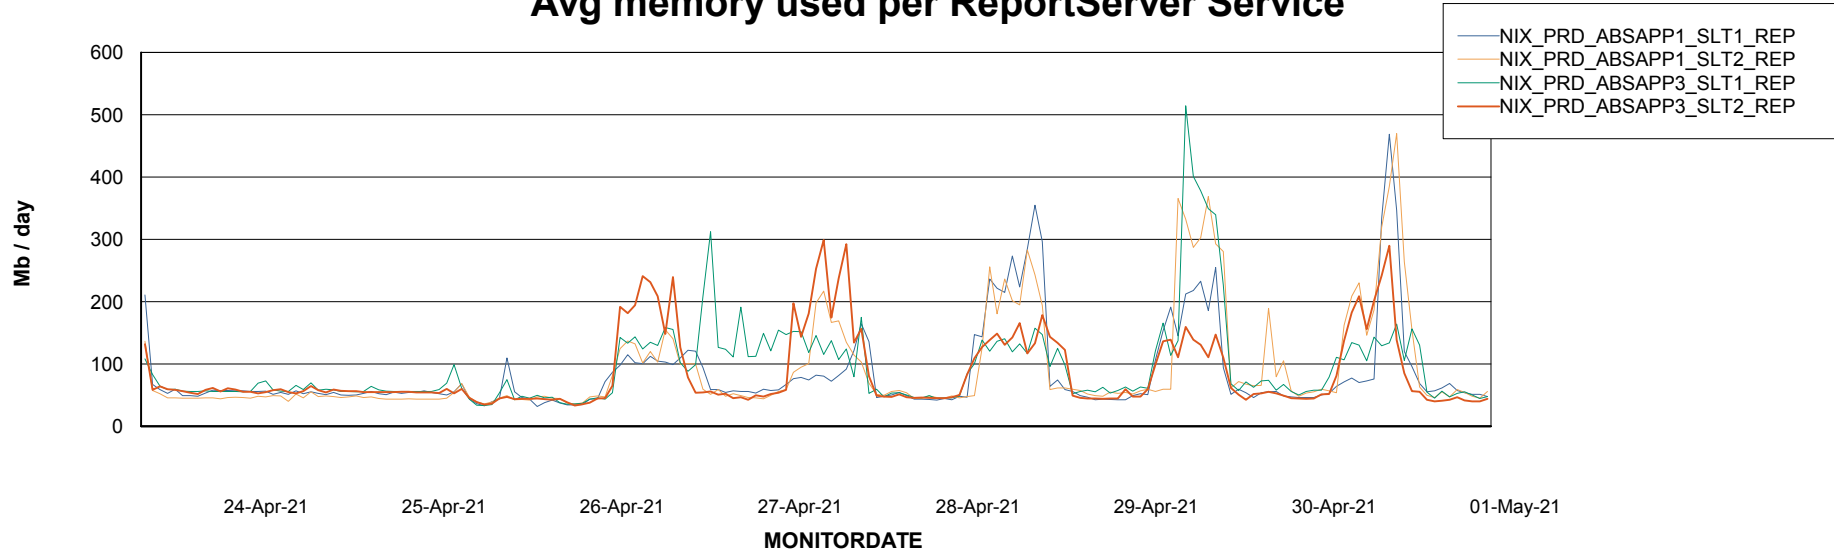

ABSSolute Application ReportServer Services

Avg memory used per ReportServer Service