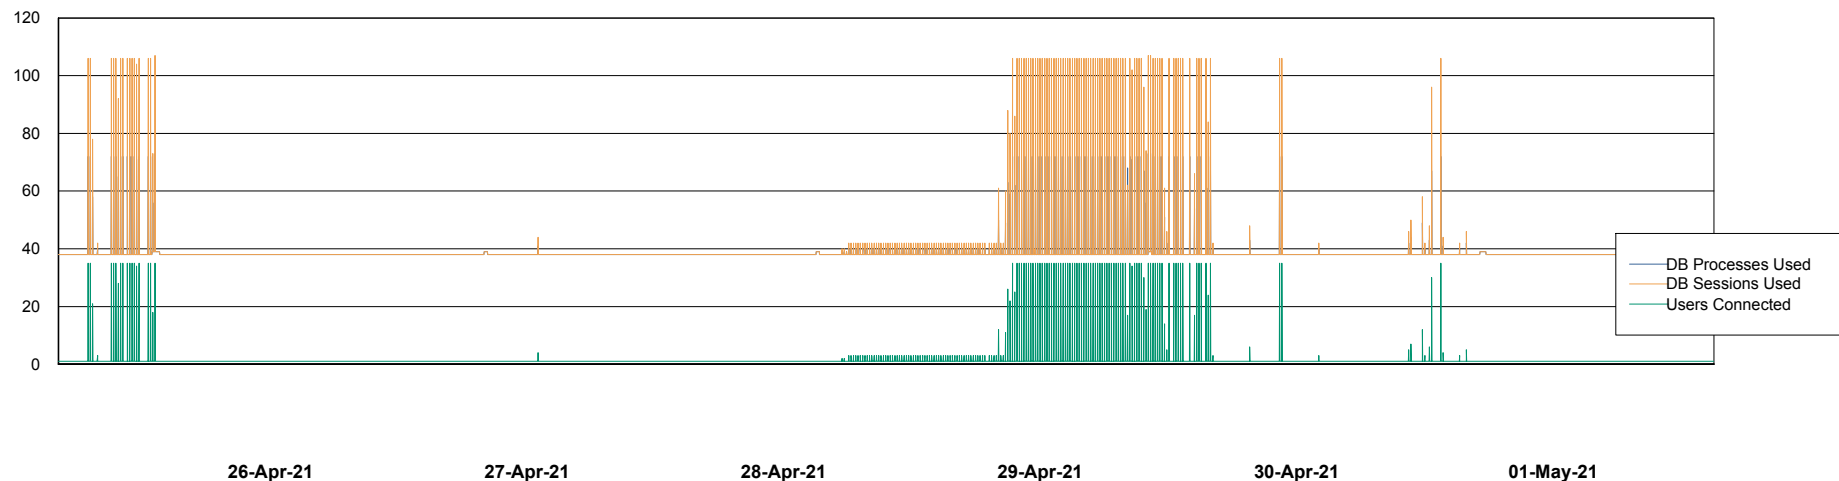

Database Performance NIXDB_Standby