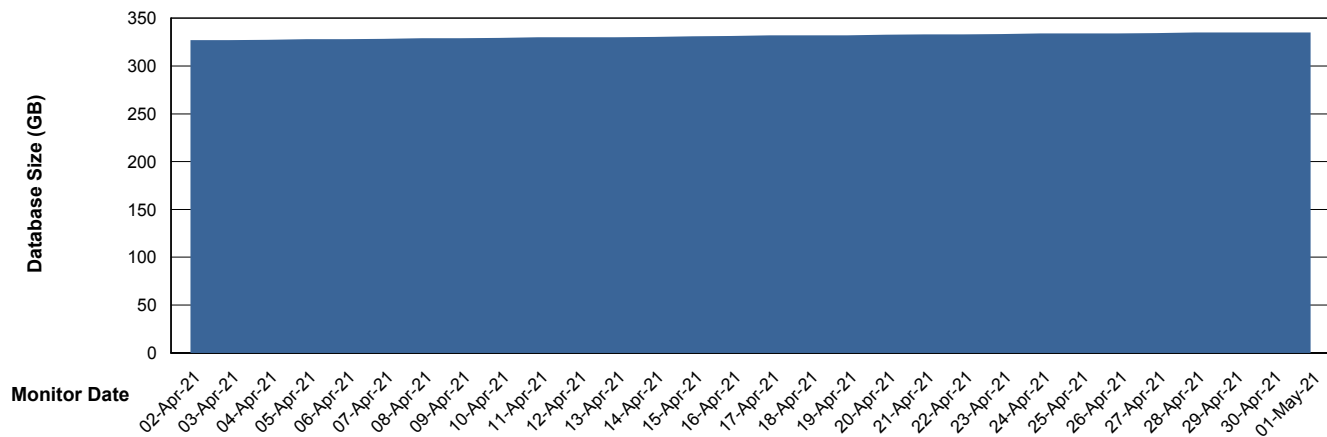

DATABASE SIZE NIXDB_Production

Database growth over last month