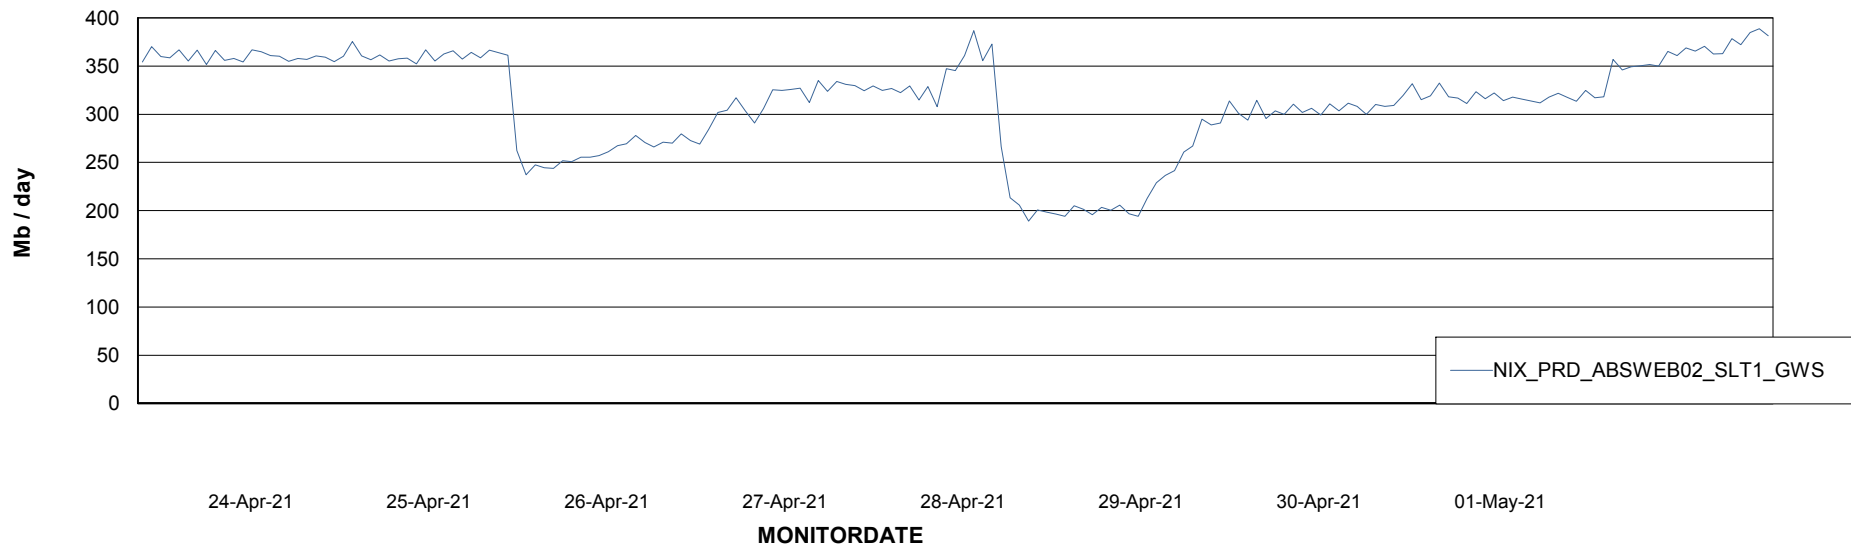

ABSSolute Web Component Services

Avg memory used per ABS Web component