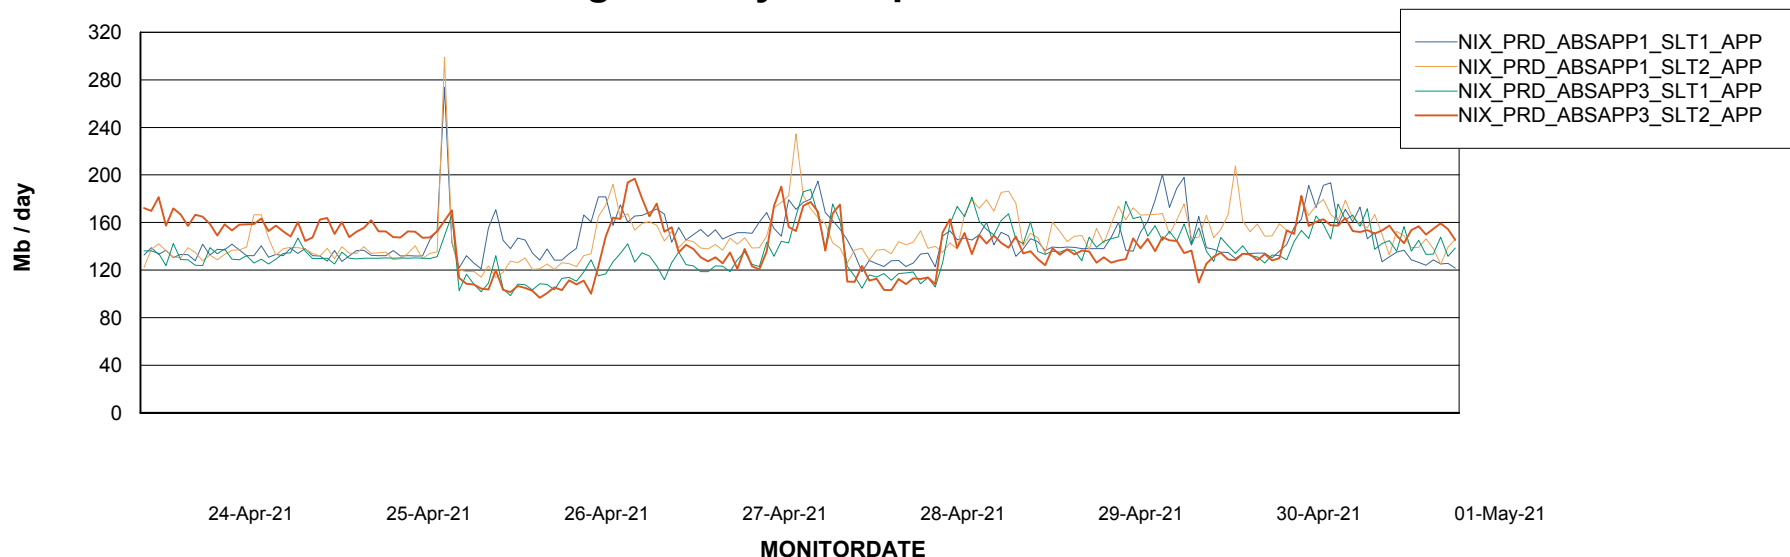

ABSSolute Application Server Services

Avg memory used per ABS Server Service