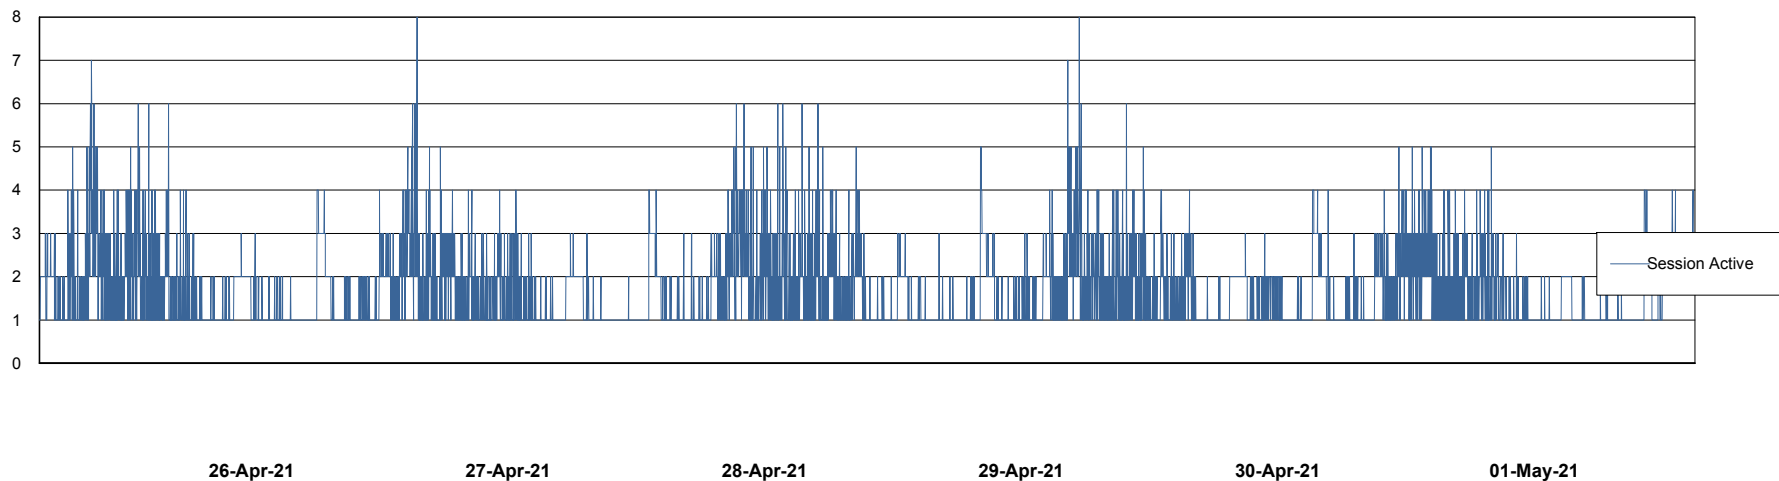

Database Performance NIXDB_Production