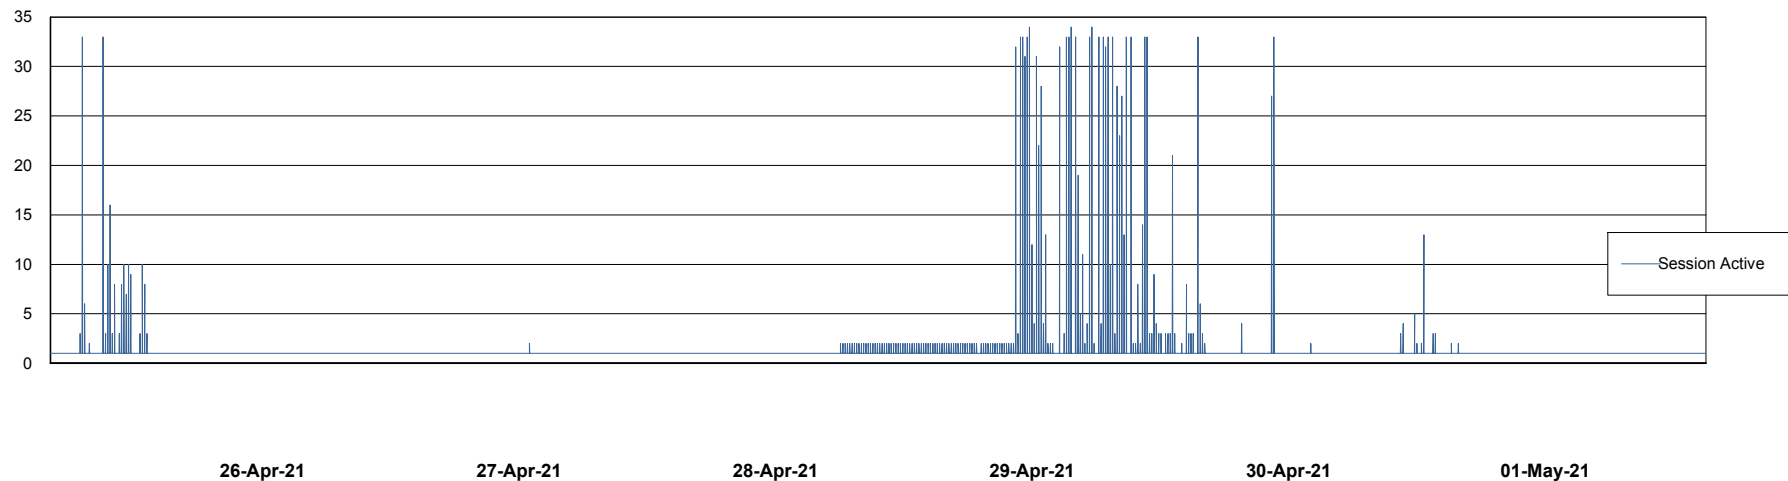

Database Performance NIXDB_Standby