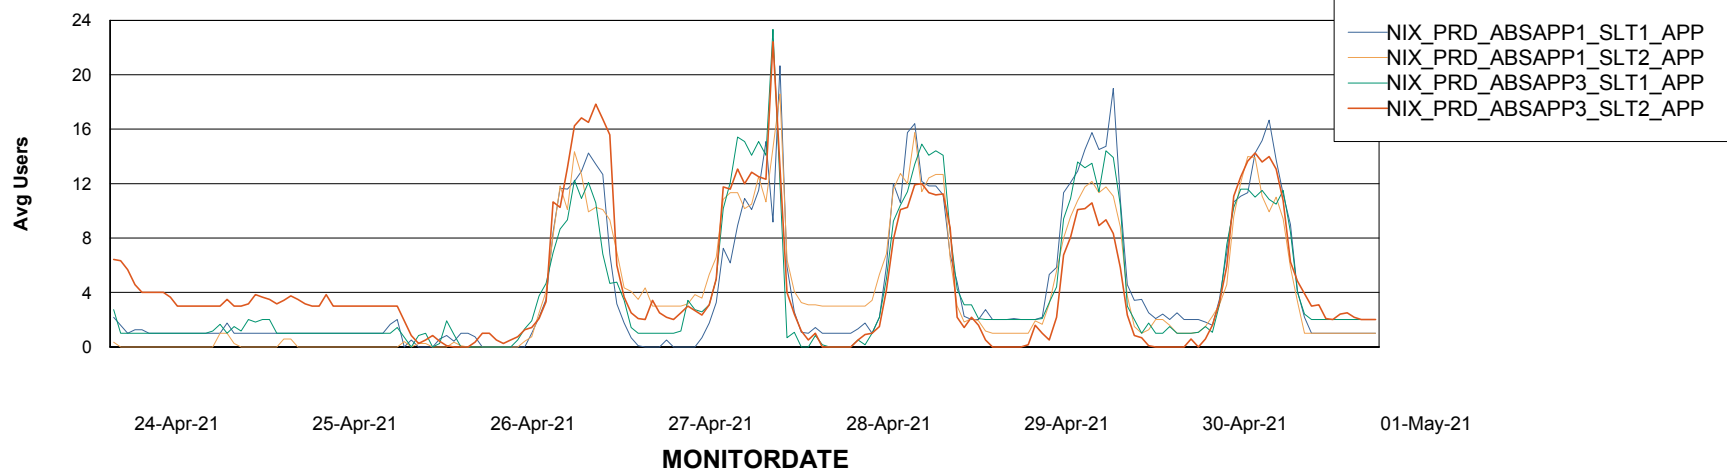

Avg users per day per ABS server