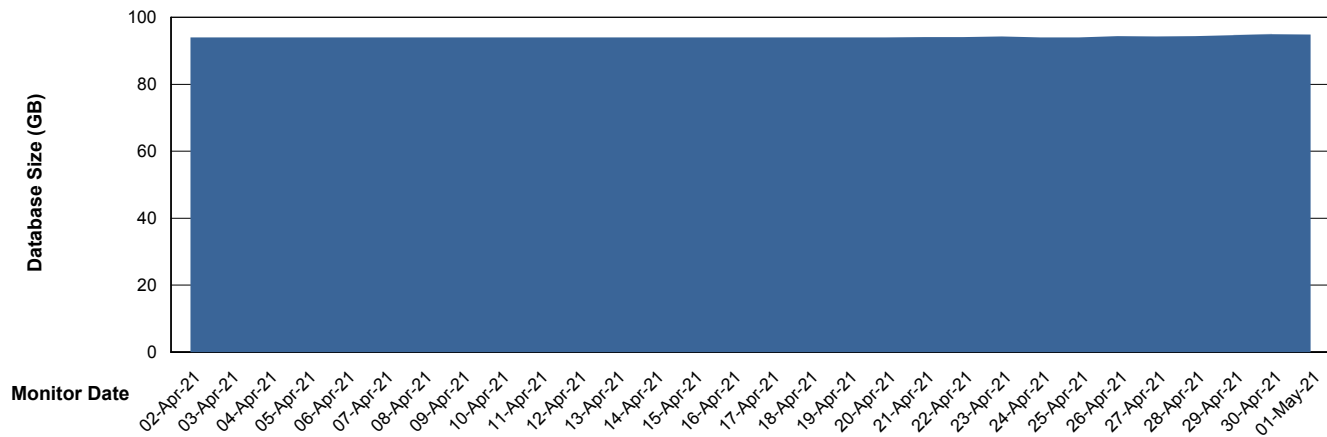

DATABASE SIZE LLGDB_BI02

Database growth over last month