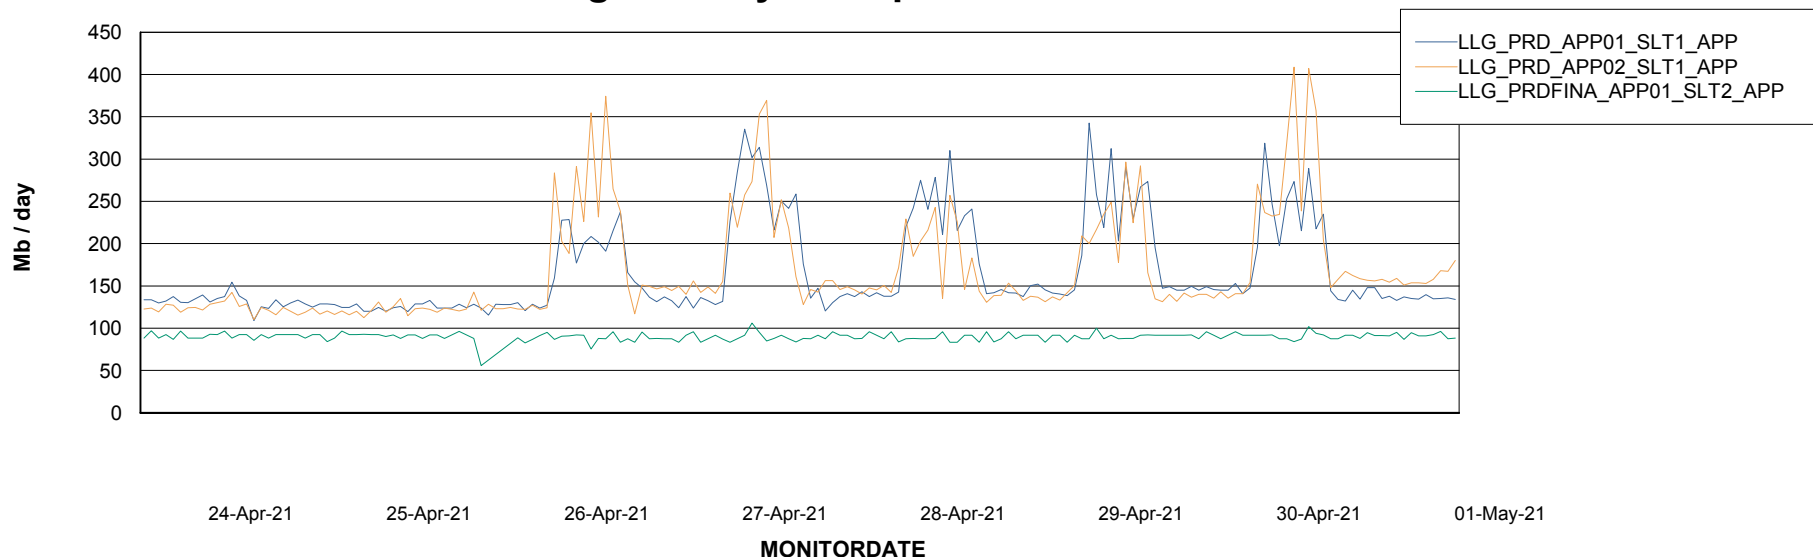

ABSolute Application Server Services

Avg memory used per ABS Server Service