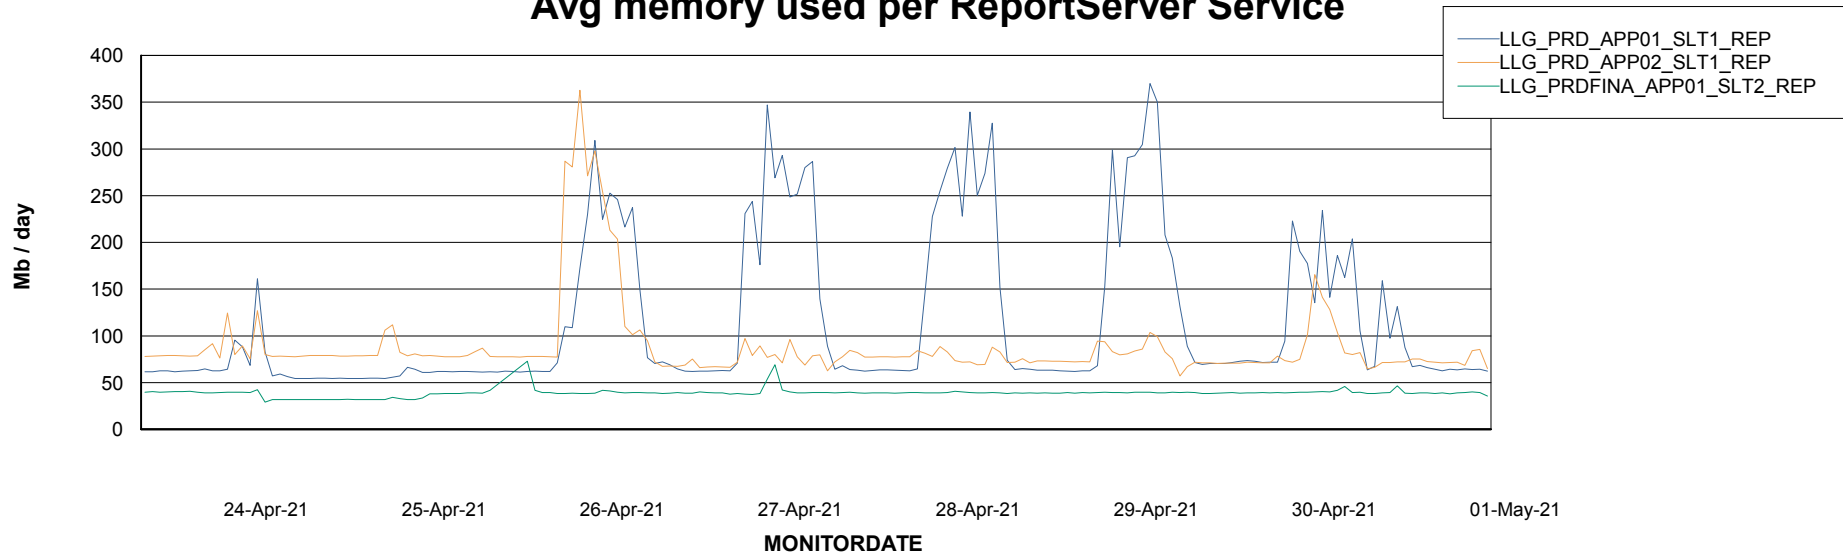

ABSSolute Application Server Services

Avg memory used per ReportServer Service