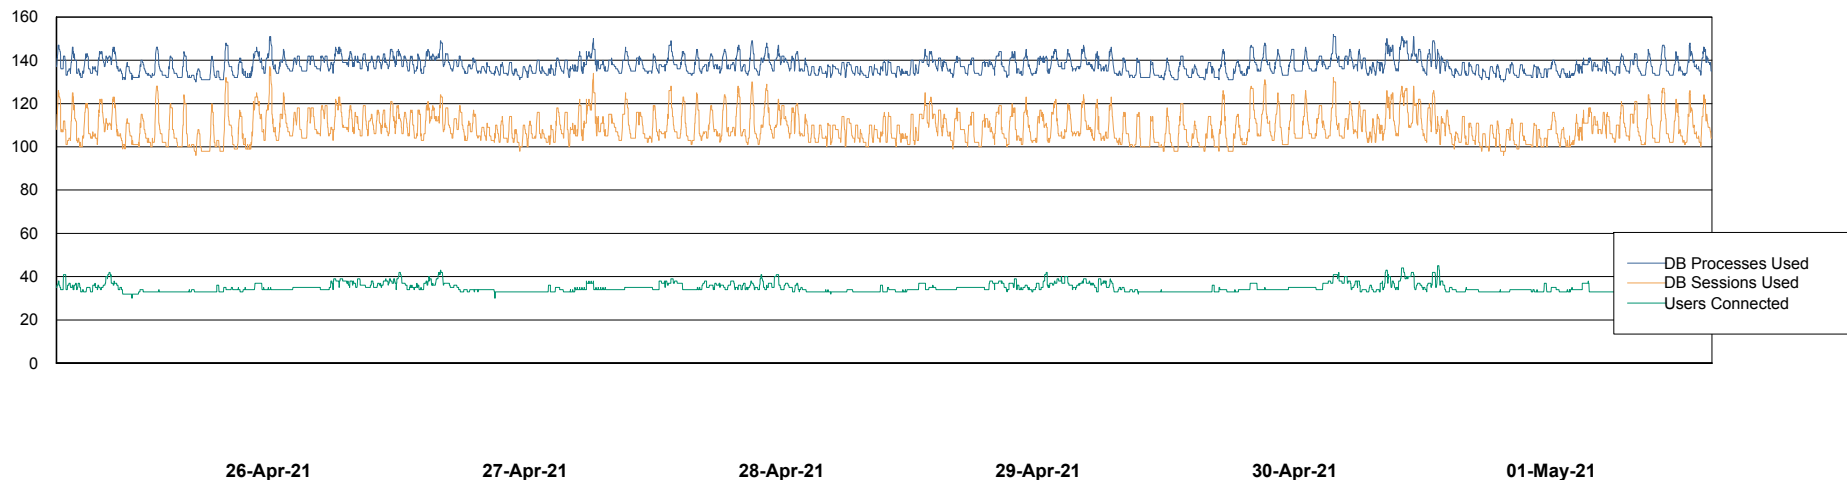

Database Performance LLGDB_Production