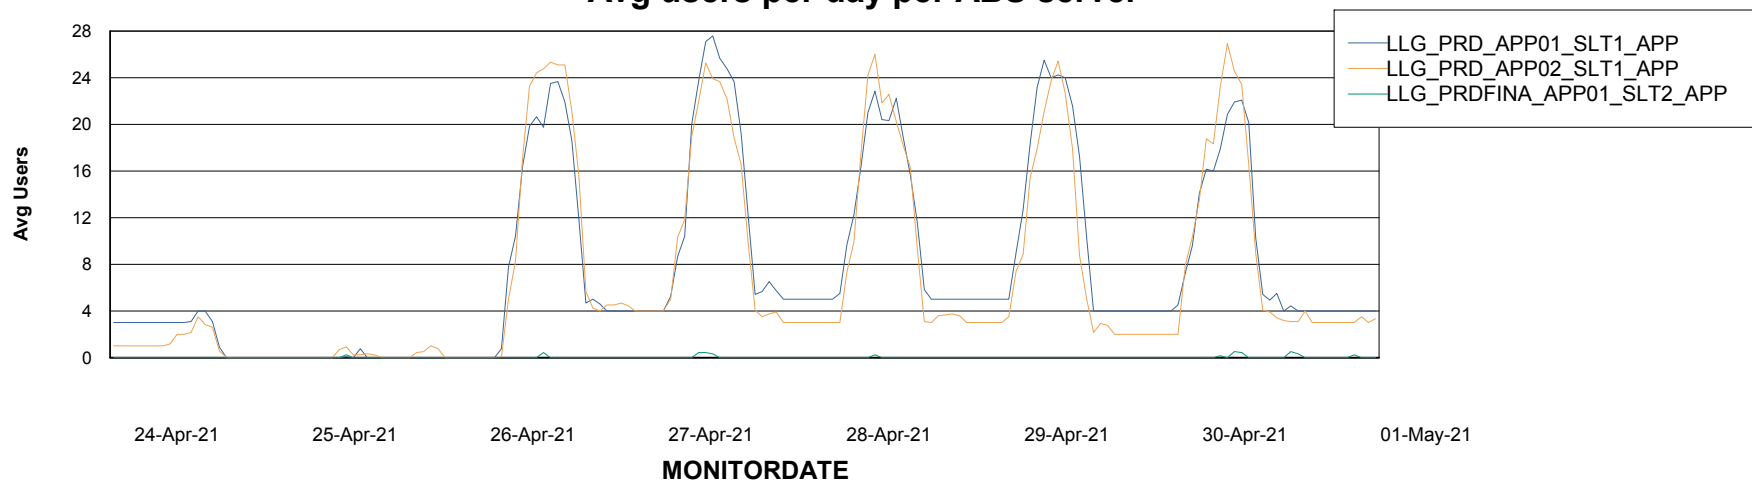

Avg users per day per ABS server