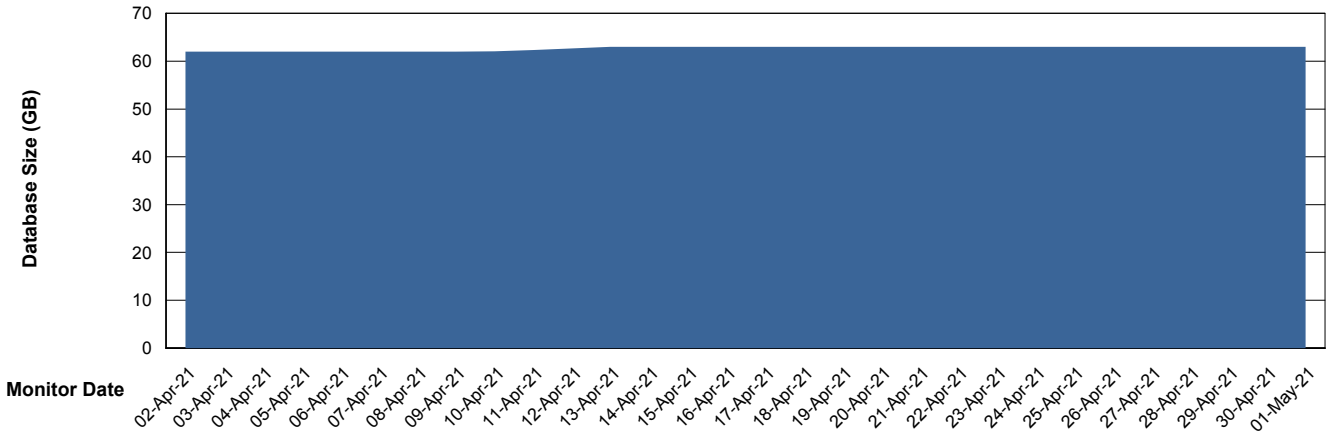

DATABASE SIZE KLADB_Production

Database growth over last month