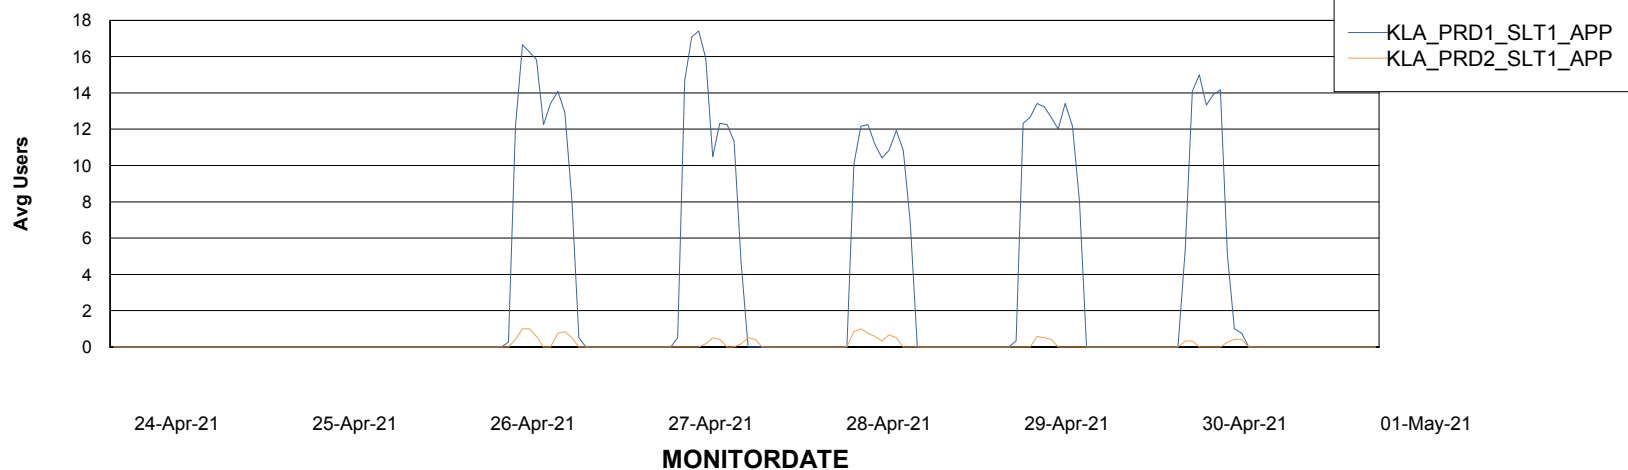

Weekly SLA Customer Report

Customer KLA_Production
Database ID 65

ABSSolute Application Server Services

Avg memory used per ABS Server Service

Avg users per day per ABS server

Weekly SLA Customer Report

Customer KLA_Production
Database ID 65