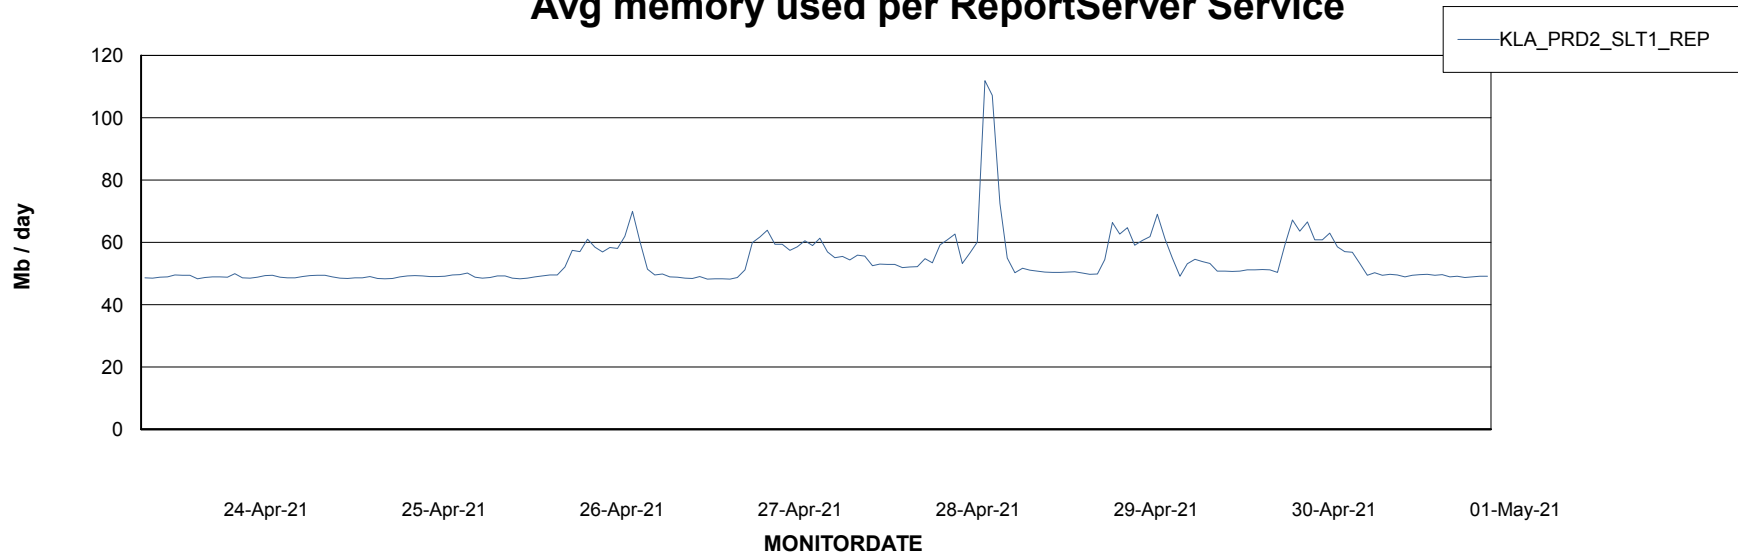

ABSSolute Application ReportServer Services

Avg memory used per ReportServer Service