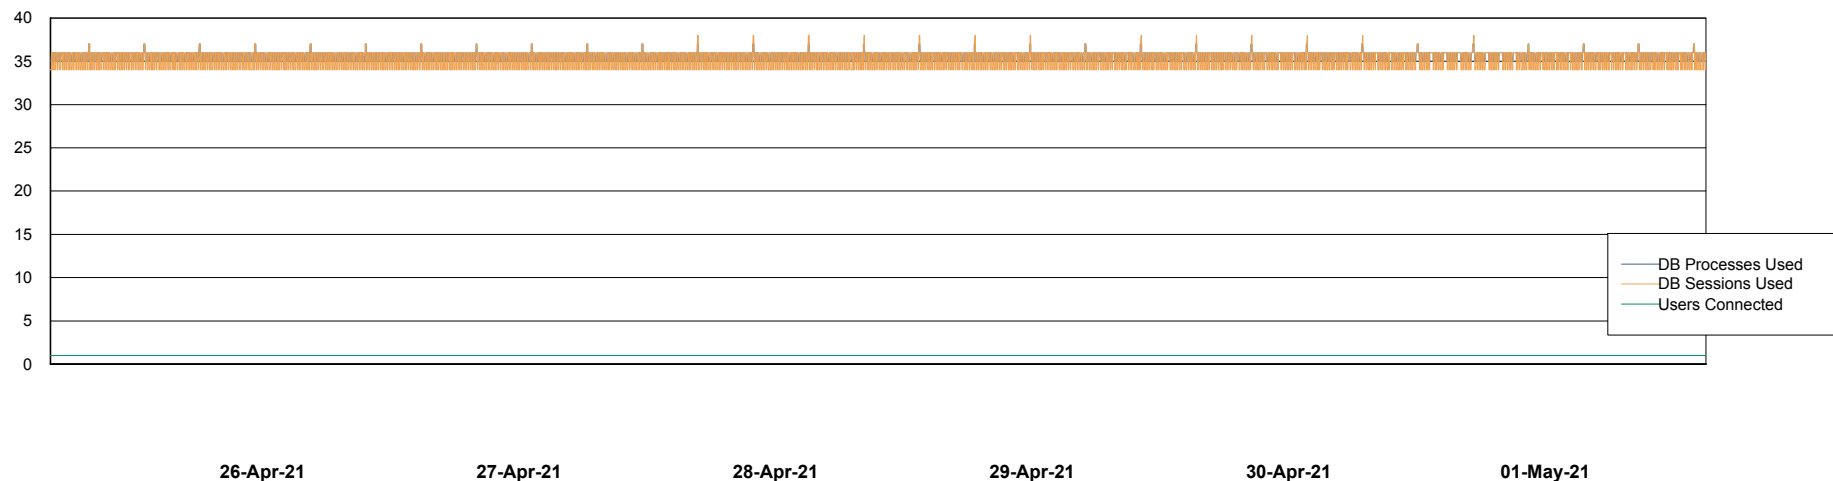

Weekly SLA Customer Report

Customer KLA_Production
Database ID 65

Database Performance KLADB_Production

Weekly SLA Customer Report

Customer KLA_Production
Database ID 65

Database Performance KLADB_Standby

Weekly SLA Customer Report