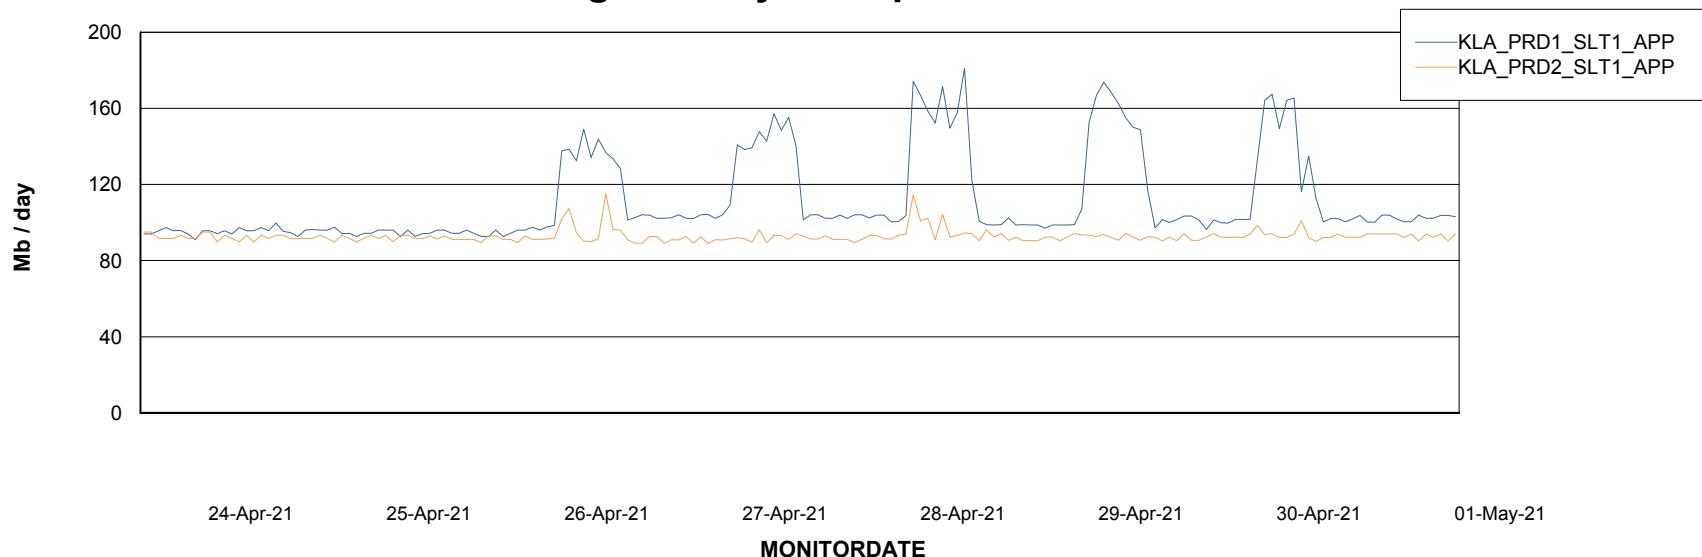

Customer KLA_Production
 Database ID 65

DATABASE SIZE KLADB_Production

Database growth over last month

Database Tablespace KLADB_Production

| Date | Tablespace Name | Filesize (Gb) | Usedsize (Gb) | Percentage free |
|-----------|-----------------|---------------|---------------|-----------------|
| 01-May-21 | ABSDATA | 40 | 31 | 23 |
| | INDX | 40 | 28 | 30 |
| 30-Apr-21 | ABSDATA | 40 | 31 | 23 |
| | INDX | 40 | 28 | 30 |
| 29-Apr-21 | ABSDATA | 40 | 31 | 23 |
| | INDX | 40 | 28 | 30 |
| 28-Apr-21 | ABSDATA | 40 | 31 | 23 |
| | INDX | 40 | 28 | 30 |
| 27-Apr-21 | ABSDATA | 40 | 31 | 23 |
| | INDX | 40 | 28 | 30 |
| 26-Apr-21 | ABSDATA | 40 | 31 | 23 |
| | INDX | 40 | 28 | 30 |
| 25-Apr-21 | ABSDATA | 40 | 31 | 23 |
| | INDX | 40 | 28 | 30 |

Weekly SLA Customer Report

Customer KLA_Production
Database ID 65

ABSSolute Application Server Services

Avg memory used per ABS Server Service

Avg users per day per ABS server

Weekly SLA Customer Report

Customer KLA_Production
Database ID 65