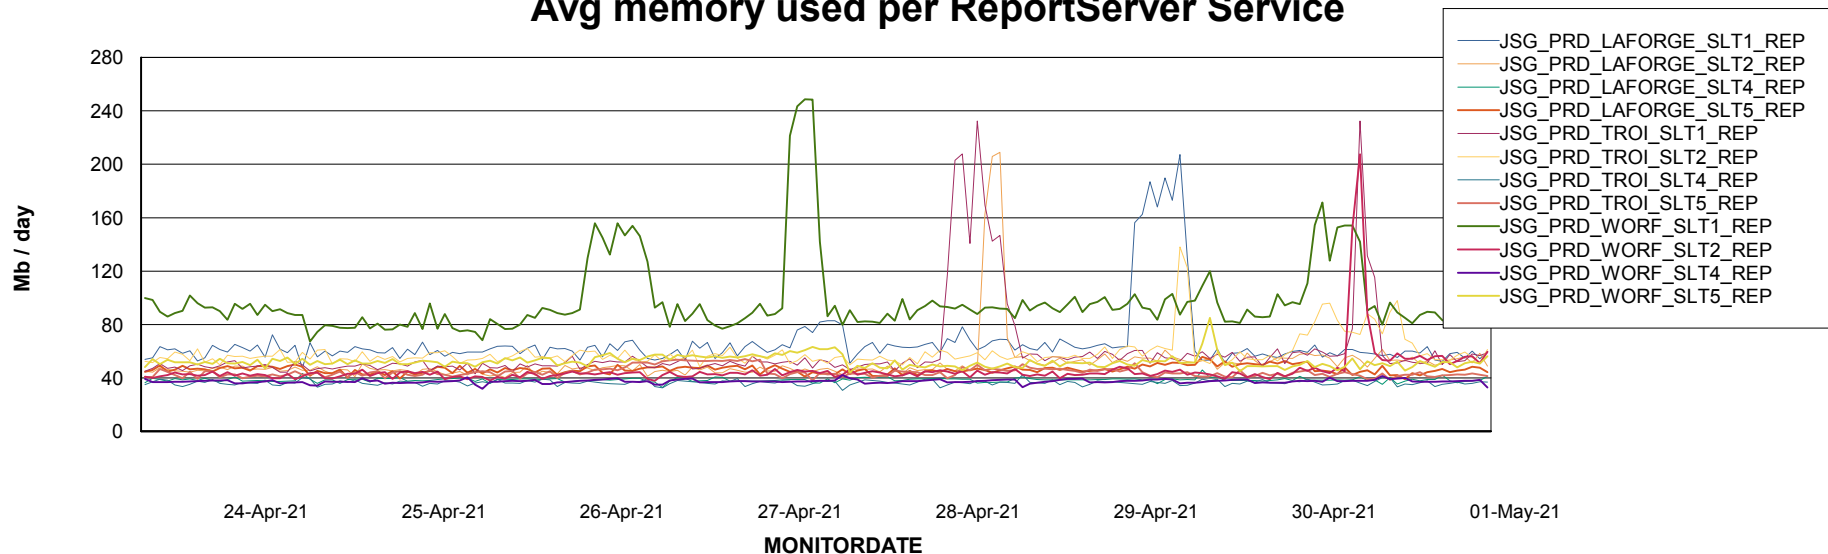

Avg memory used per ABS Server Service

Avg users per day per ABS server

Weekly SLA Customer Report

Customer JSG_Production
Database ID 102

ABSSolute Application ReportServer Services

Avg memory used per ReportServer Service