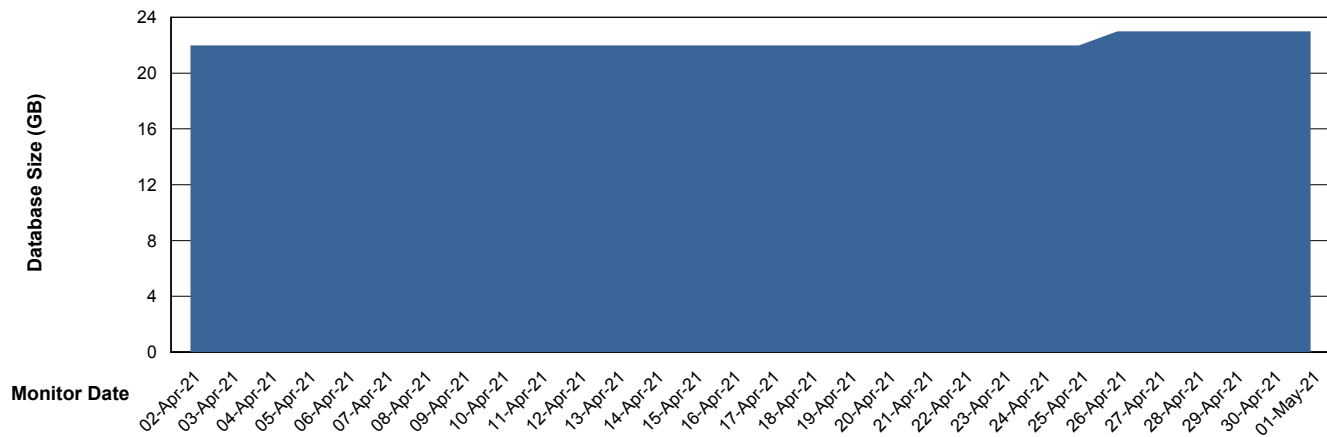

Weekly SLA Customer Report

Customer JSG_Production
Database ID 102

Database Performance JSG_PRD_YAR

Weekly SLA Customer Report

Customer JSG_Production
Database ID 102

DATABASE SIZE JSG_PRD_PICARD_DB

Database growth over last month