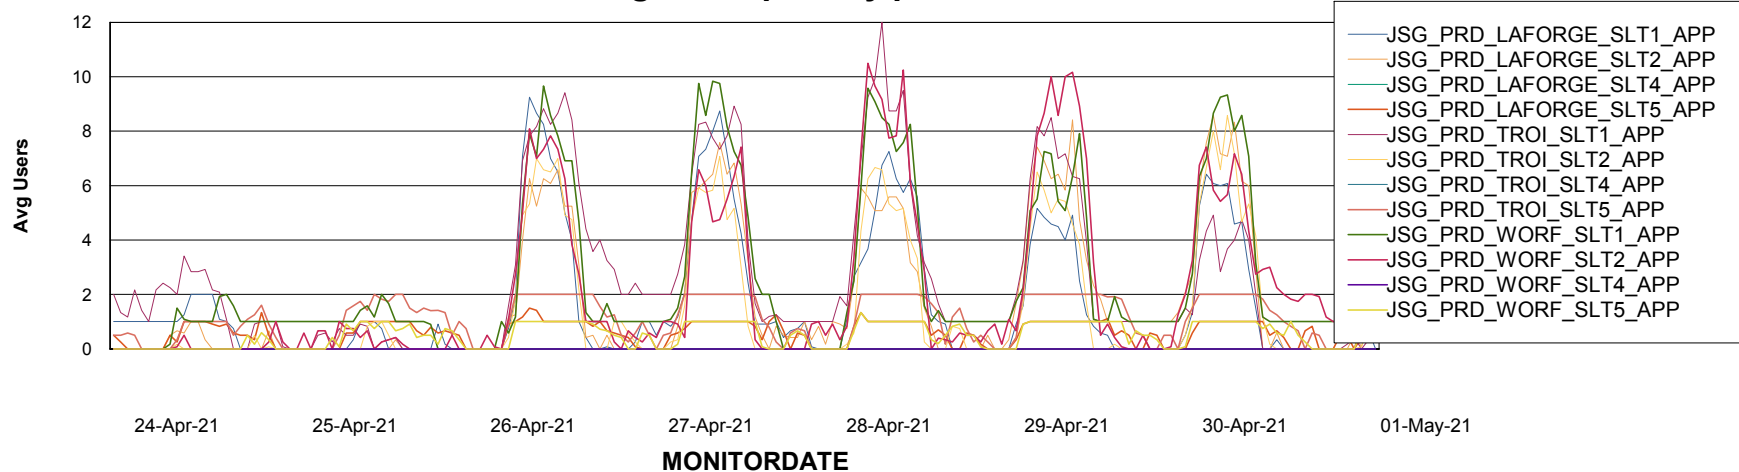

Weekly SLA Customer Report

Customer JSG_Production
Database ID 102

BI last ETL error for	JSG_PRD_YAR
Wed, 28-04-2021	None
Thu, 29-04-2021	None
Tue, 27-04-2021	None
Thu, 29-04-2021	None
Wed, 28-04-2021	None
Fri, 30-04-2021	None
Sat, 1-05-2021	None
Mon, 26-04-2021	None
Tue, 27-04-2021	None
Fri, 30-04-2021	None
Mon, 26-04-2021	None
Sun, 25-04-2021	None
Sat, 1-05-2021	None
Sun, 25-04-2021	None

Weekly SLA Customer Report

Customer JSG_Production
Database ID 102

Standby Database Health JSG_Production

Recovery lag for last 7 days

Weekly SLA Customer Report

Customer JSG_Production
Database ID 102

ABSSolute Application Server Services

Avg memory used per ABS Server Service

Avg users per day per ABS server

Weekly SLA Customer Report

Customer JSG_Production
Database ID 102

ABSSolute Application ReportServer Services

Avg memory used per ReportServer Service