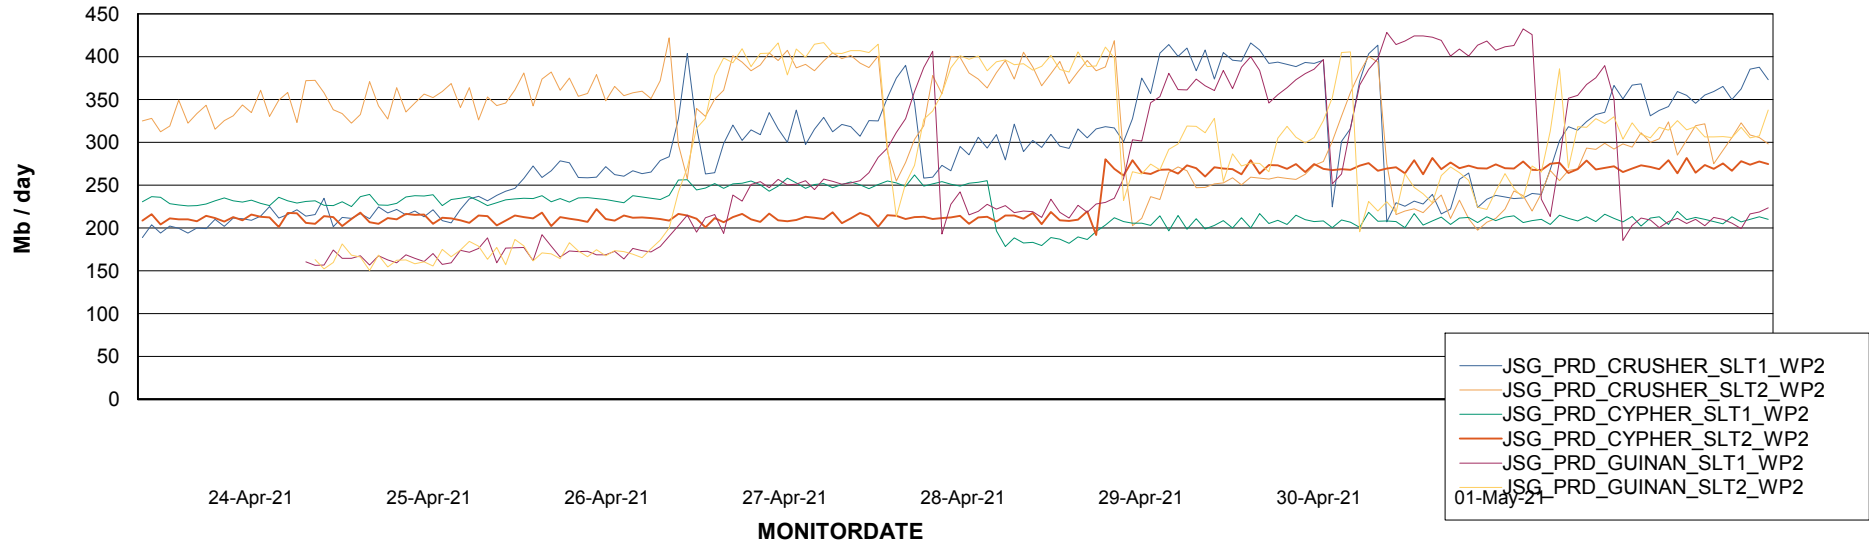

ABSSolute Web Component Services

Avg memory used per ABS Web component