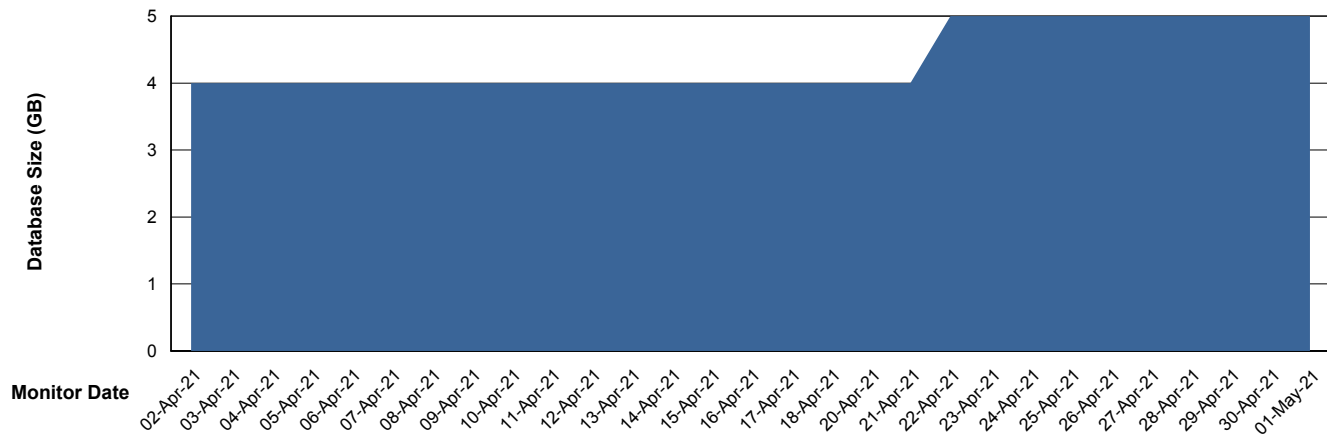

DATABASE SIZE JSG_PRD_YAR

Database growth over last month