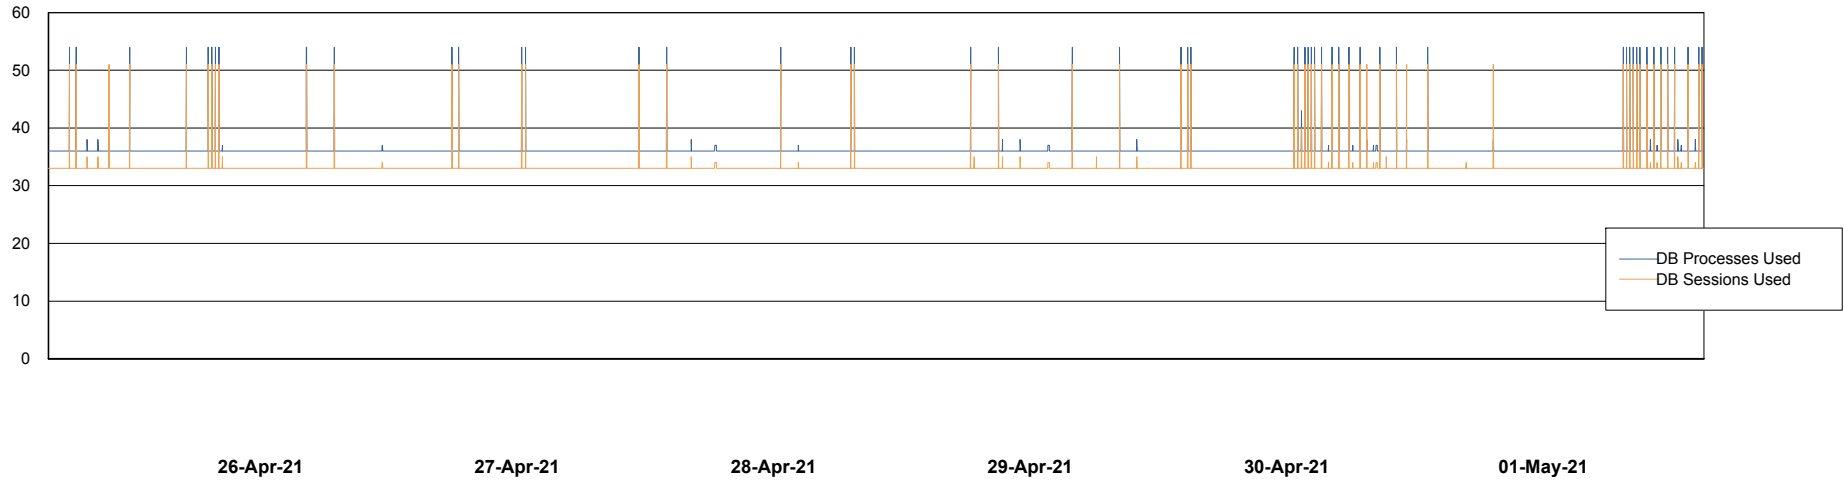

Database Performance HUE_STB_S-ORATEST_DB