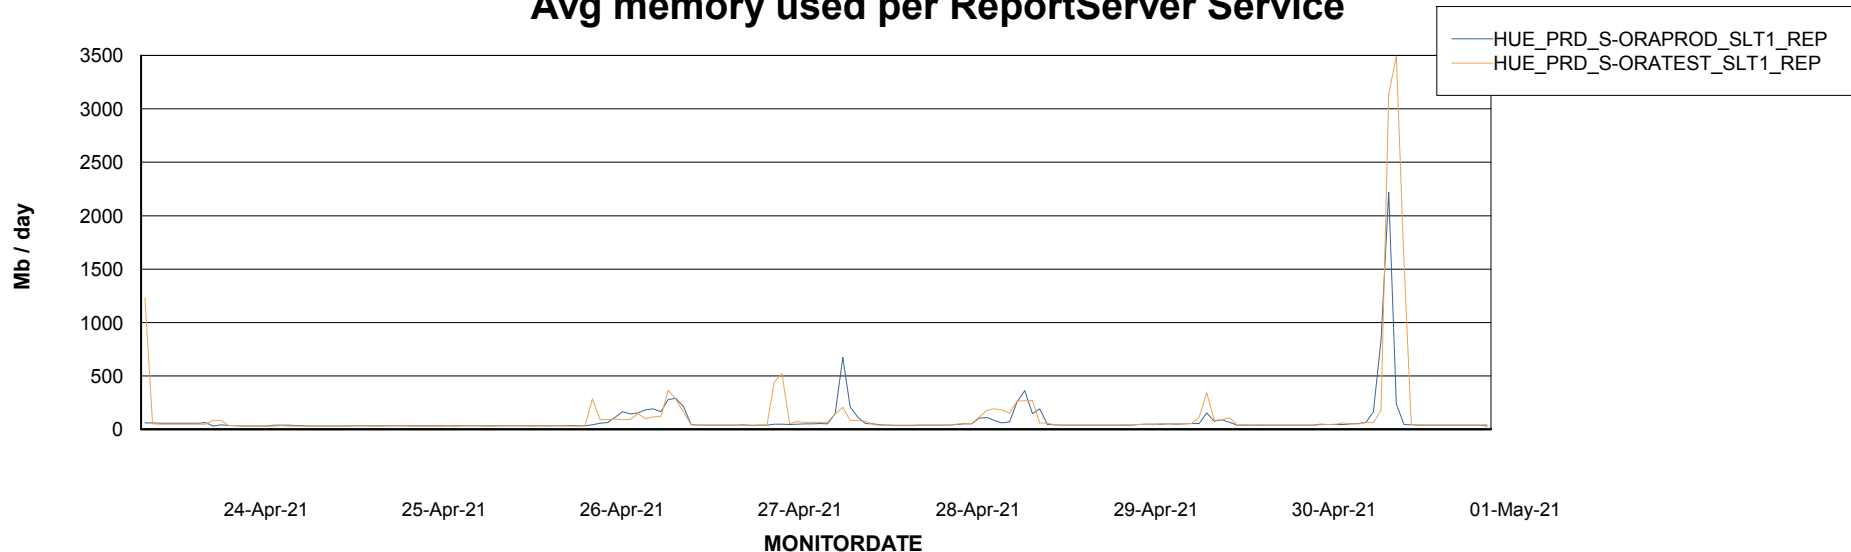

ABSSolute Application ReportServer Services

Avg memory used per ReportServer Service