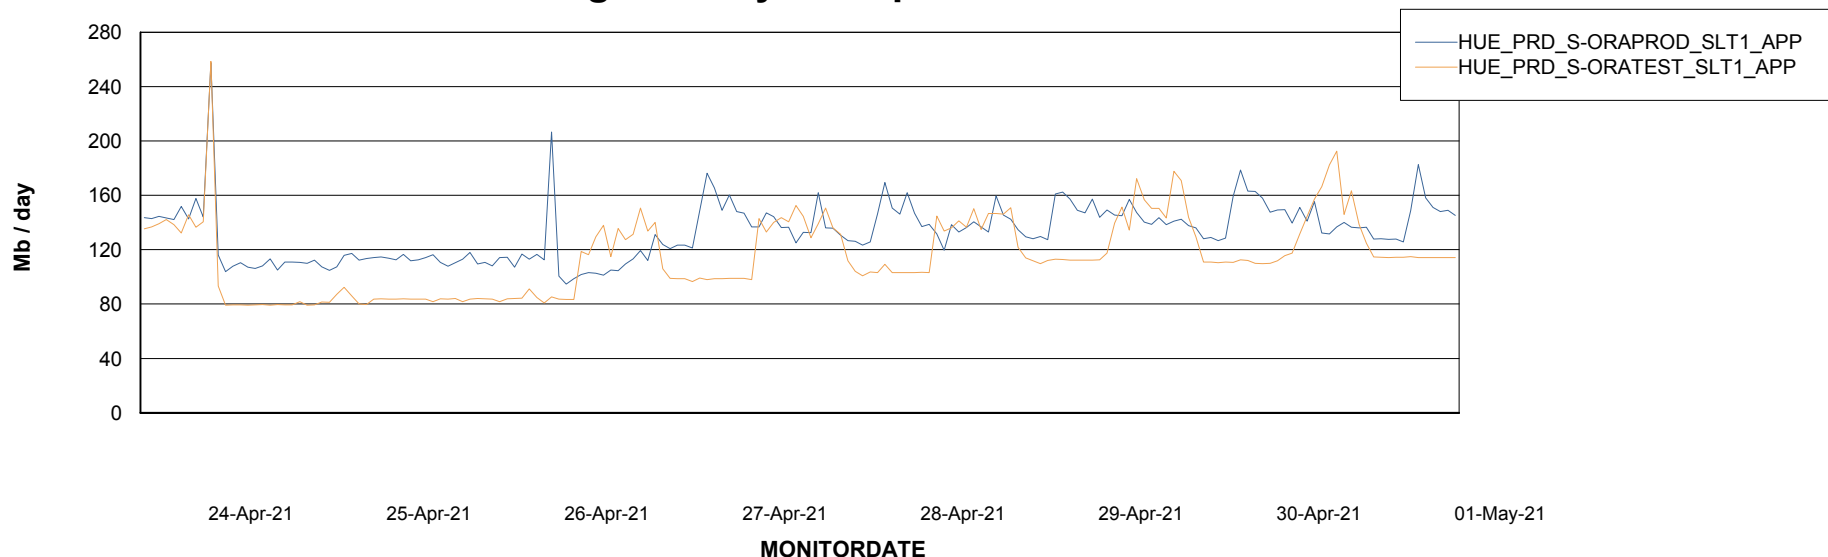

ABSSolute Application Server Services

Avg memory used per ABS Server Service