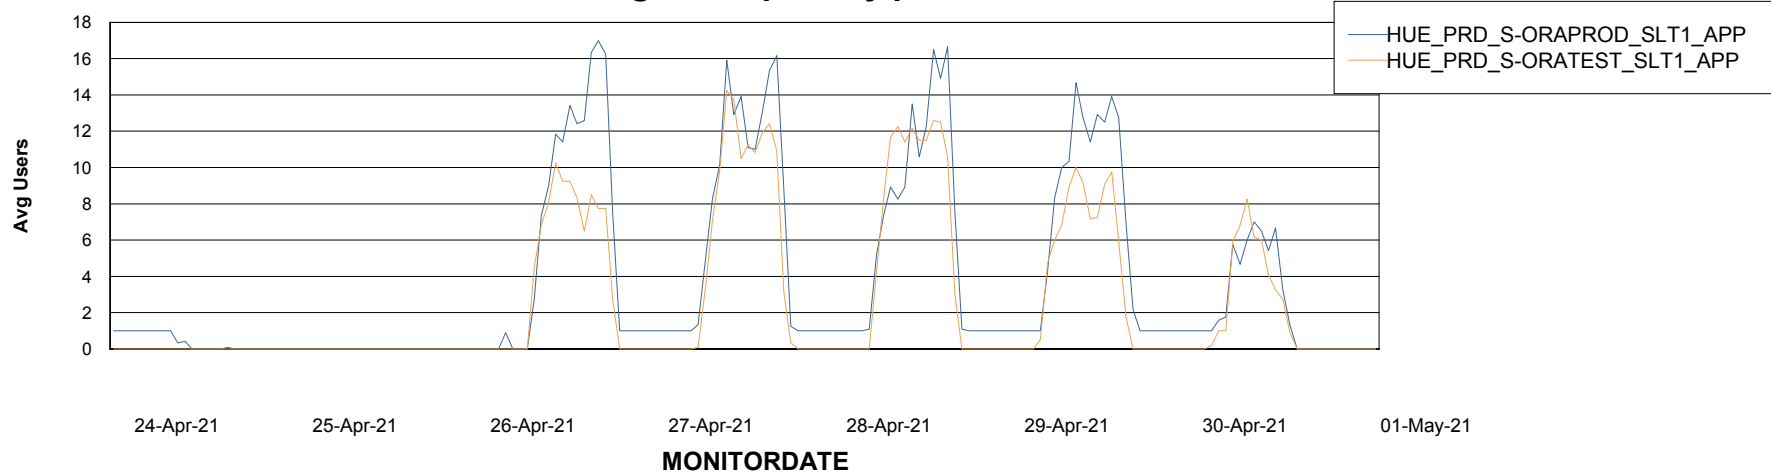

Avg users per day per ABS server