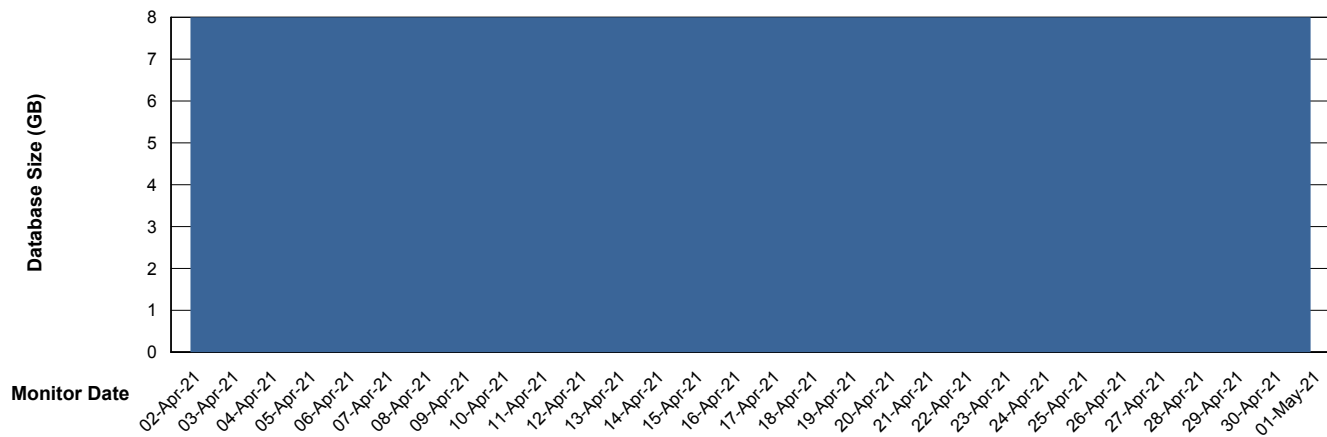

DATABASE SIZE HUE_PRD_S-ORABI_DB

Database growth over last month