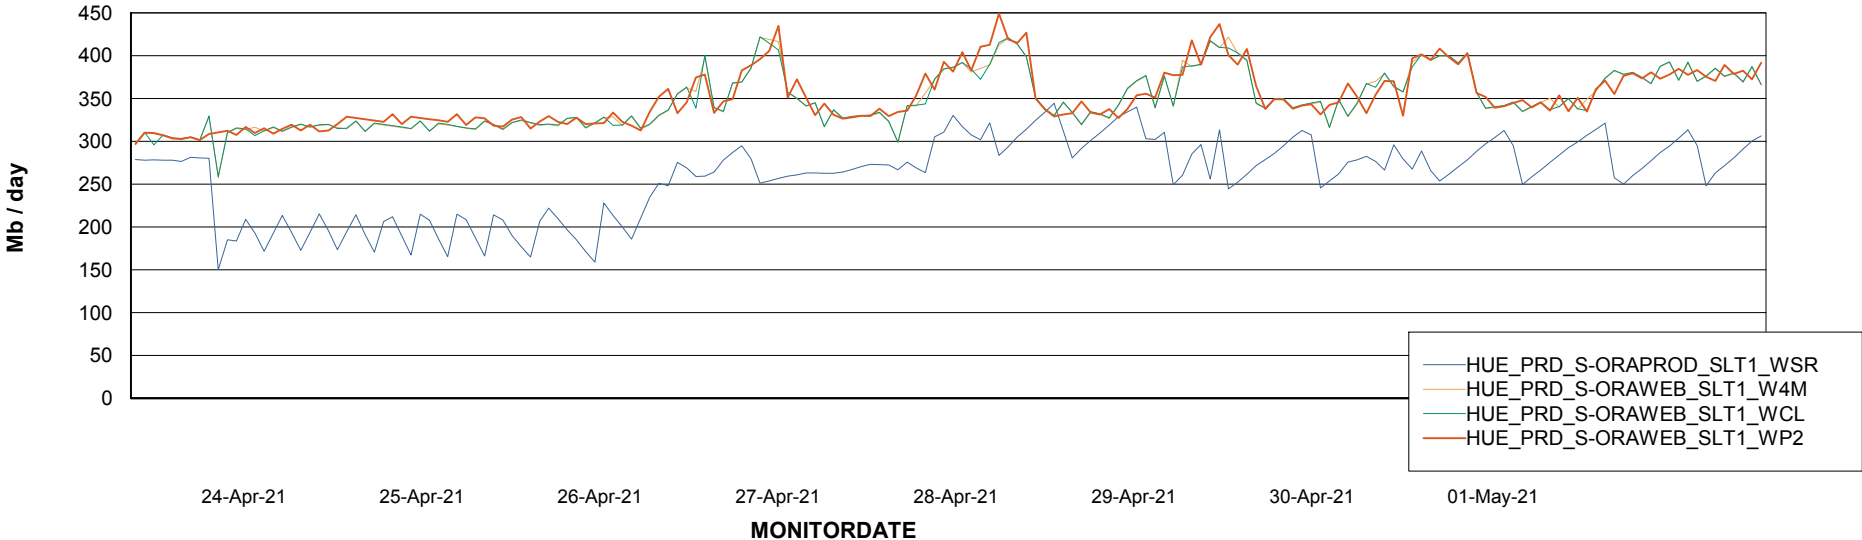

ABSSolute Web Component Services

Avg memory used per ABS Web component