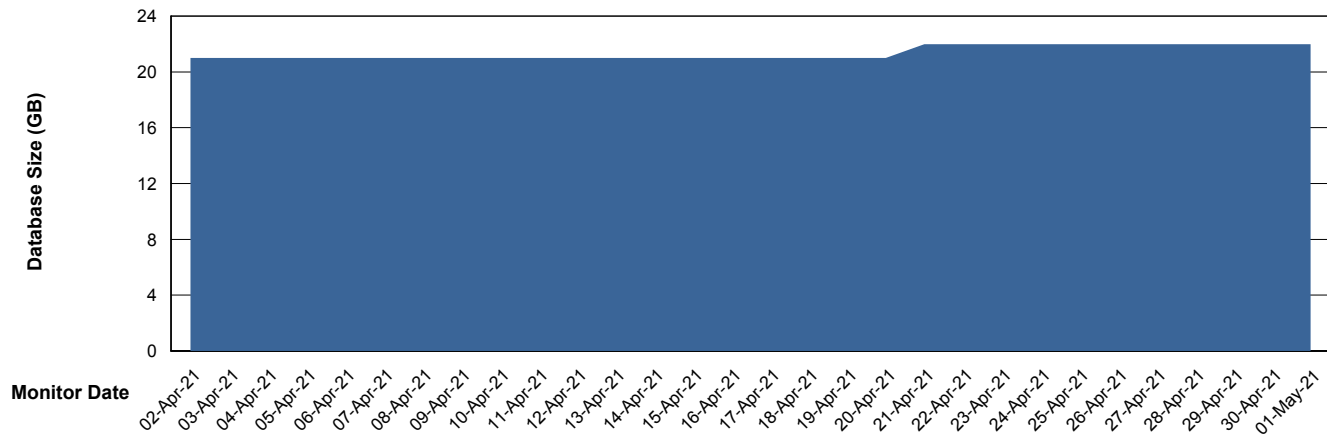

DATABASE SIZE HUE_PRD_S-ORAPROD_DB

Database growth over last month