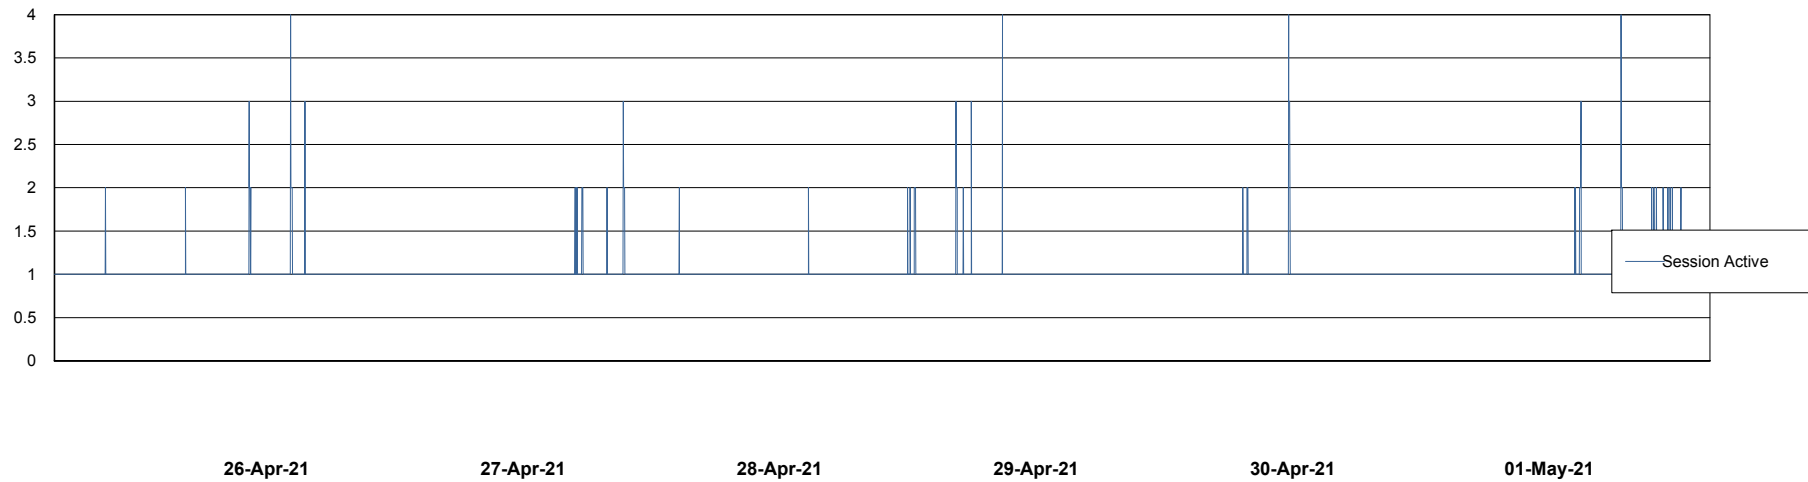

Database Performance ELJDB_PRD_BI