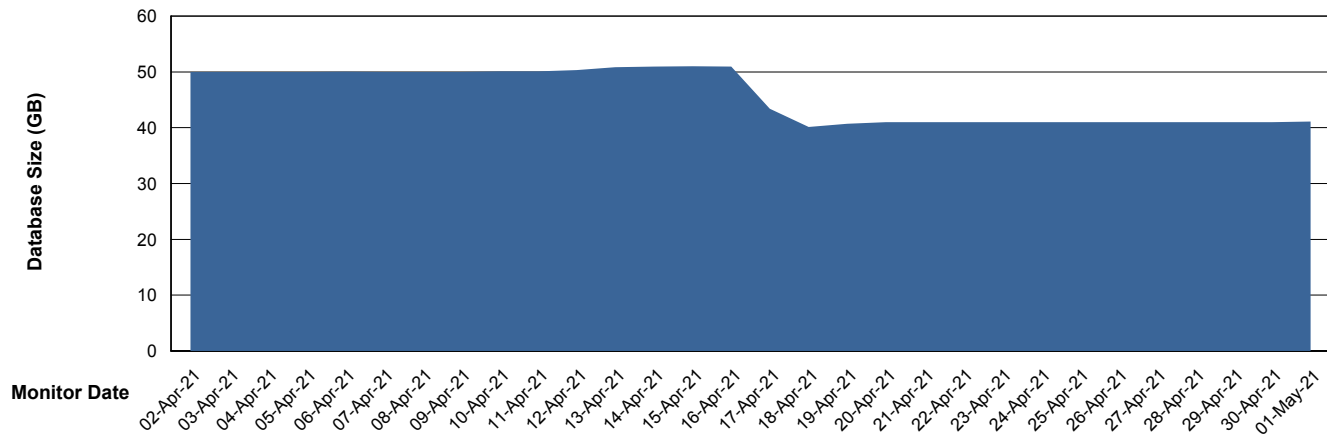

# Weekly SLA Customer Report

Customer ELJ Production  
Database ID 72

DATABASE SIZE ELJDB\_PRD\_BI

### Database growth over last month

DATABASE SIZE ELJDB\_Production

### Database growth over last month