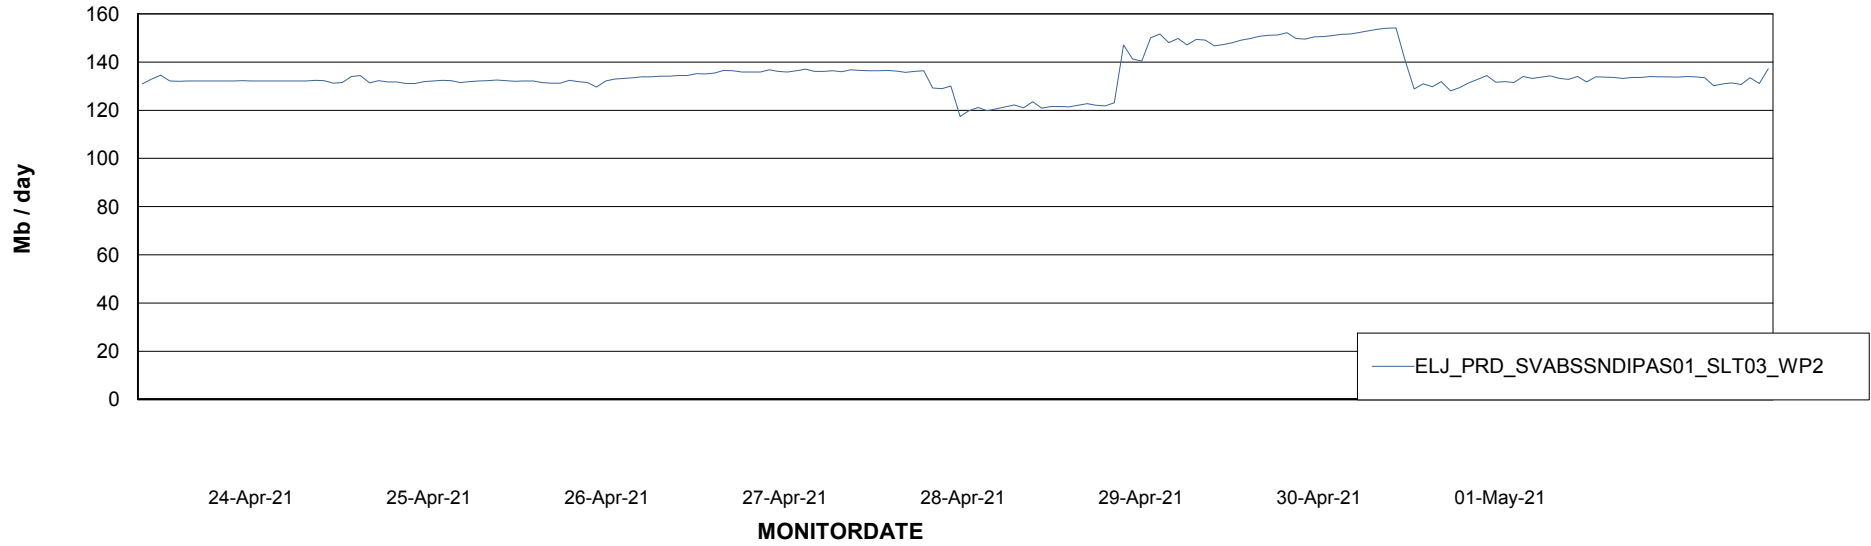

ABSSolute Web Component Services

Avg memory used per ABS Web component