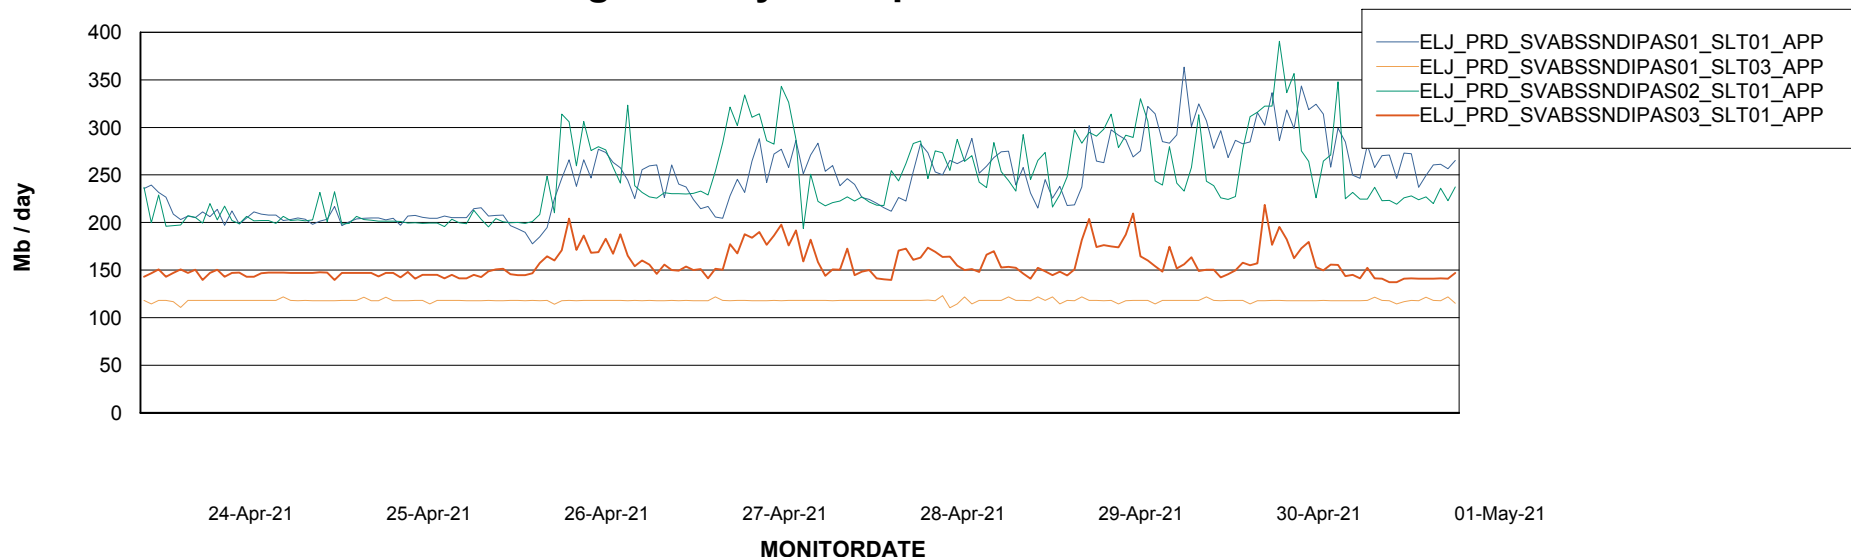

ABSSolute Application Server Services

Avg memory used per ABS Server Service