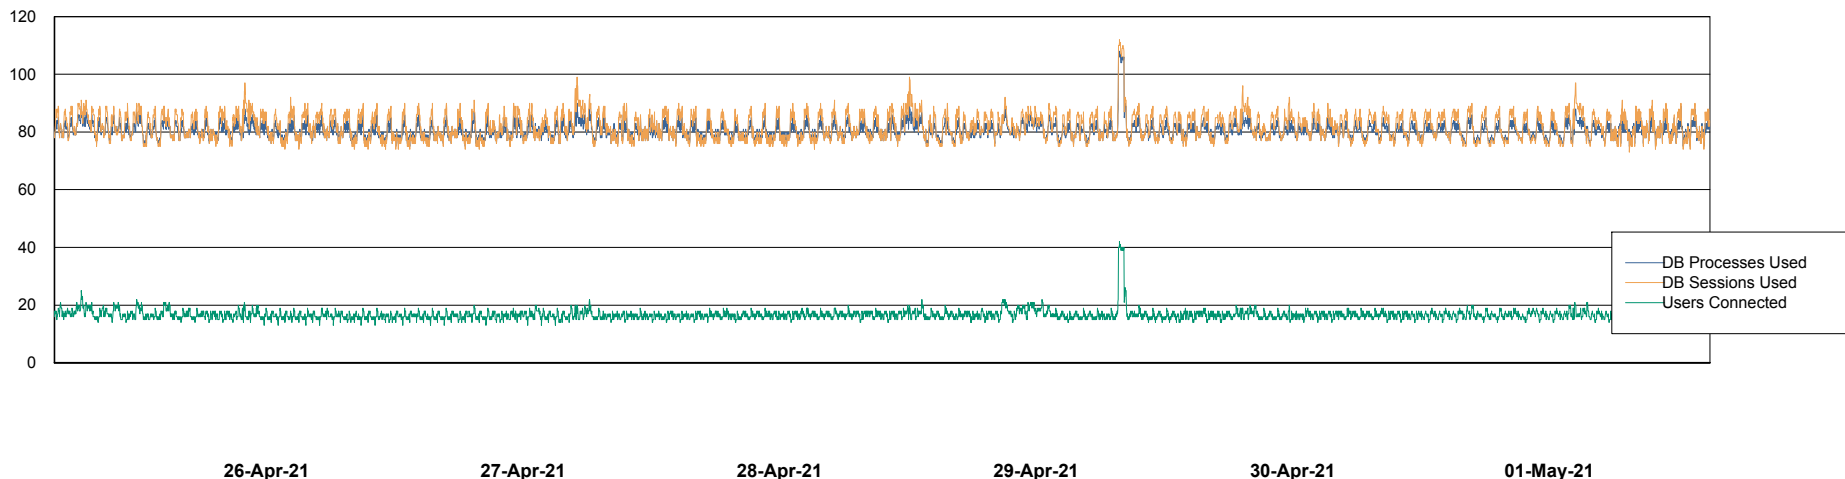

Database Performance ELJDB_PRD_BI