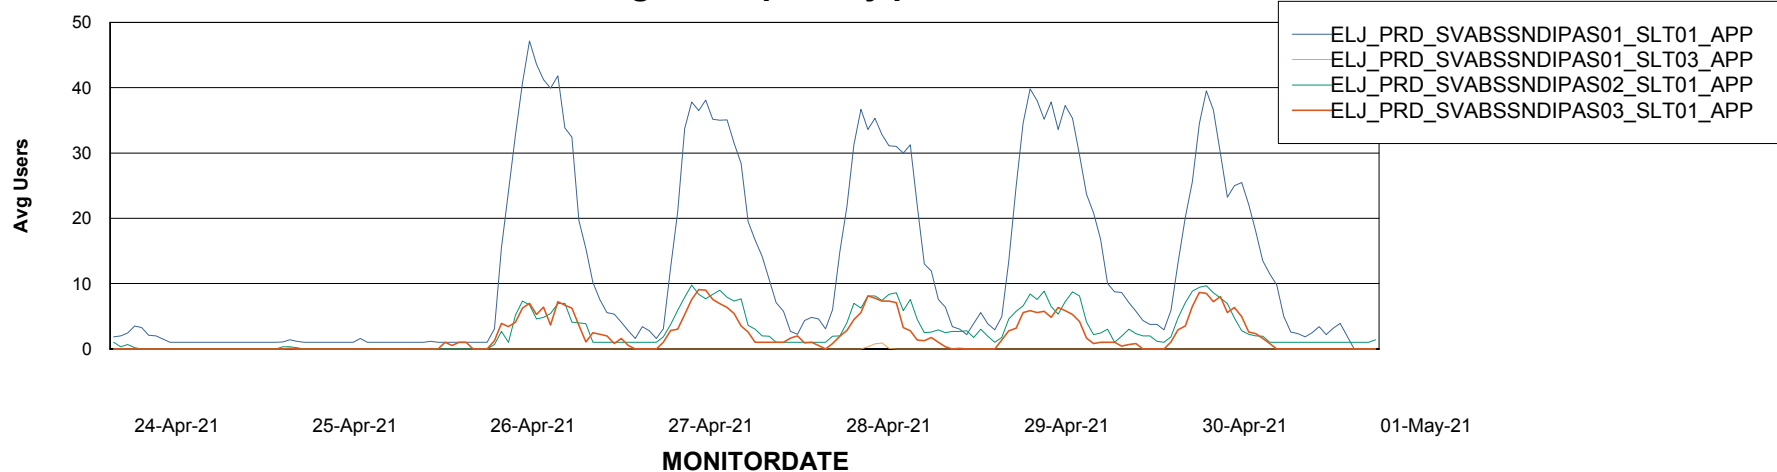

Avg users per day per ABS server