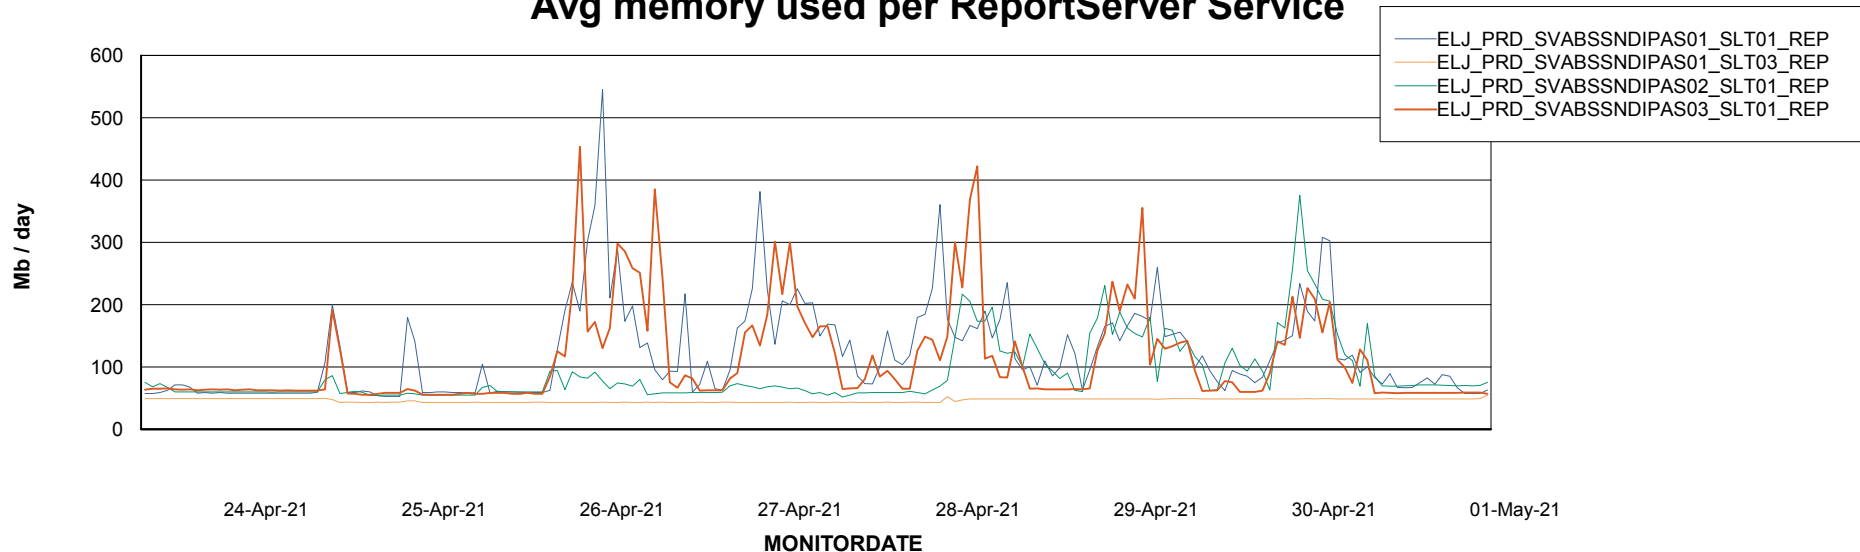

ABSSolute Application ReportServer Services

Avg memory used per ReportServer Service