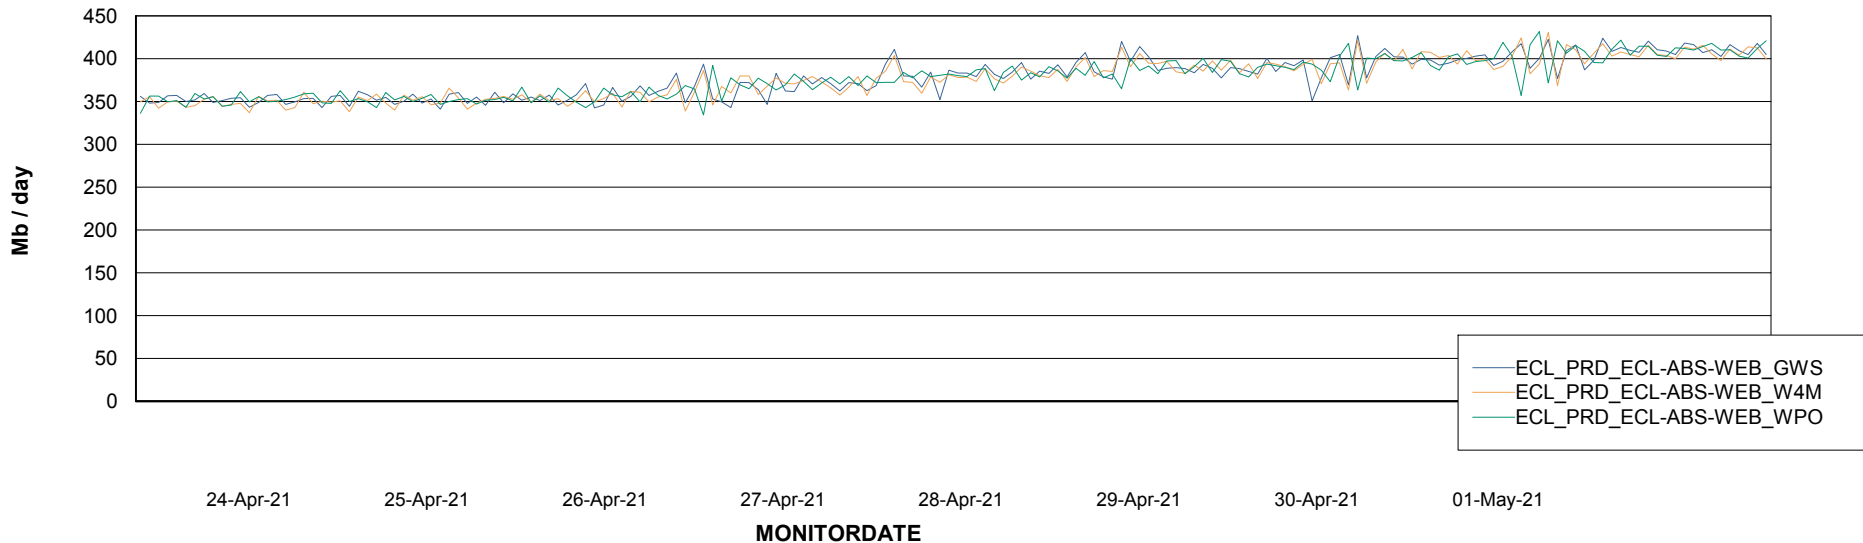

ABSSolute Web Component Services

Avg memory used per ABS Web component