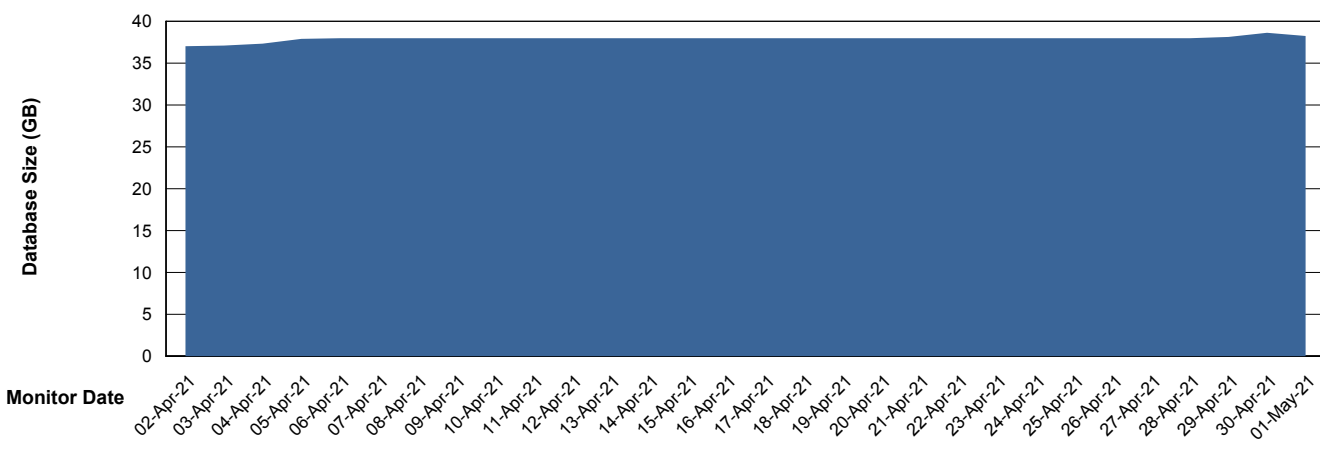

Weekly SLA Customer Report

Customer ECL Production
Database ID 77

Database Performance ECLDB_Production

Weekly SLA Customer Report

Customer ECL Production
Database ID 77

Database Performance ECLDB_Standby

Weekly SLA Customer Report

Customer ECL Production
 Database ID 77

DATABASE SIZE ECLDB_Production

Database growth over last month

Database Tablespace ECLDB_Production

Date	Tablespace Name	Filesize (Gb)	Usedsize (Gb)	Percentage free
01-May-21	ABSDATA	36	30	17
	INDX	8	3	63
30-Apr-21	ABSDATA	36	30	17
	INDX	8	3	63
29-Apr-21	ABSDATA	36	30	17
	INDX	8	3	63
28-Apr-21	ABSDATA	36	30	17
	INDX	8	3	63
27-Apr-21	ABSDATA	36	30	17
	INDX	8	3	63
26-Apr-21	ABSDATA	36	30	17
	INDX	8	3	63
25-Apr-21	ABSDATA	36	30	17
	INDX	8	3	63