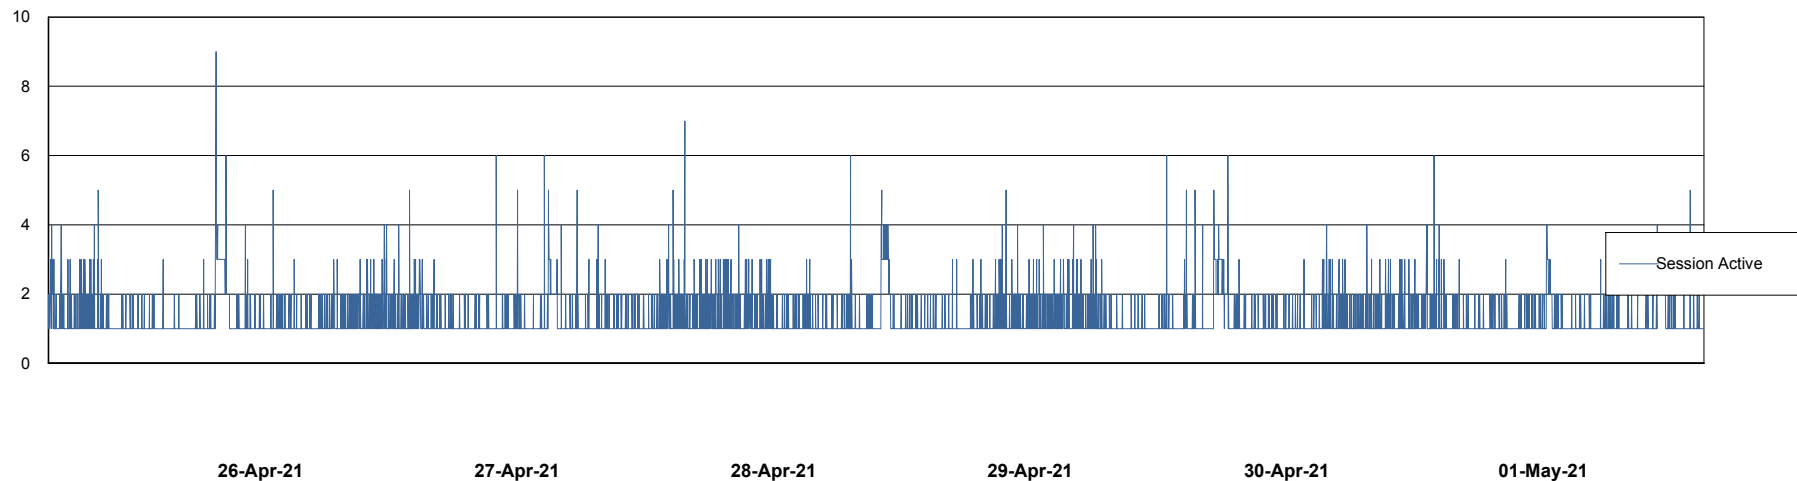

Weekly SLA Customer Report

Customer ECL Production
Database ID 77

Harddisk Usage ECL_PRD_ECL-ABS-WEB

	Free disk space on c: (%)	Total disk space on c: (Gb)
01-May-21	62	127
30-Apr-21	62	127
29-Apr-21	62	127
28-Apr-21	62	127
27-Apr-21	63	127
26-Apr-21	63	127
25-Apr-21	63	127

Weekly SLA Customer Report

Customer ECL Production
Database ID 77

Database Performance ECLDB_Production

Weekly SLA Customer Report

Customer ECL Production
Database ID 77

Database Performance ECLDB_Standby

Weekly SLA Customer Report