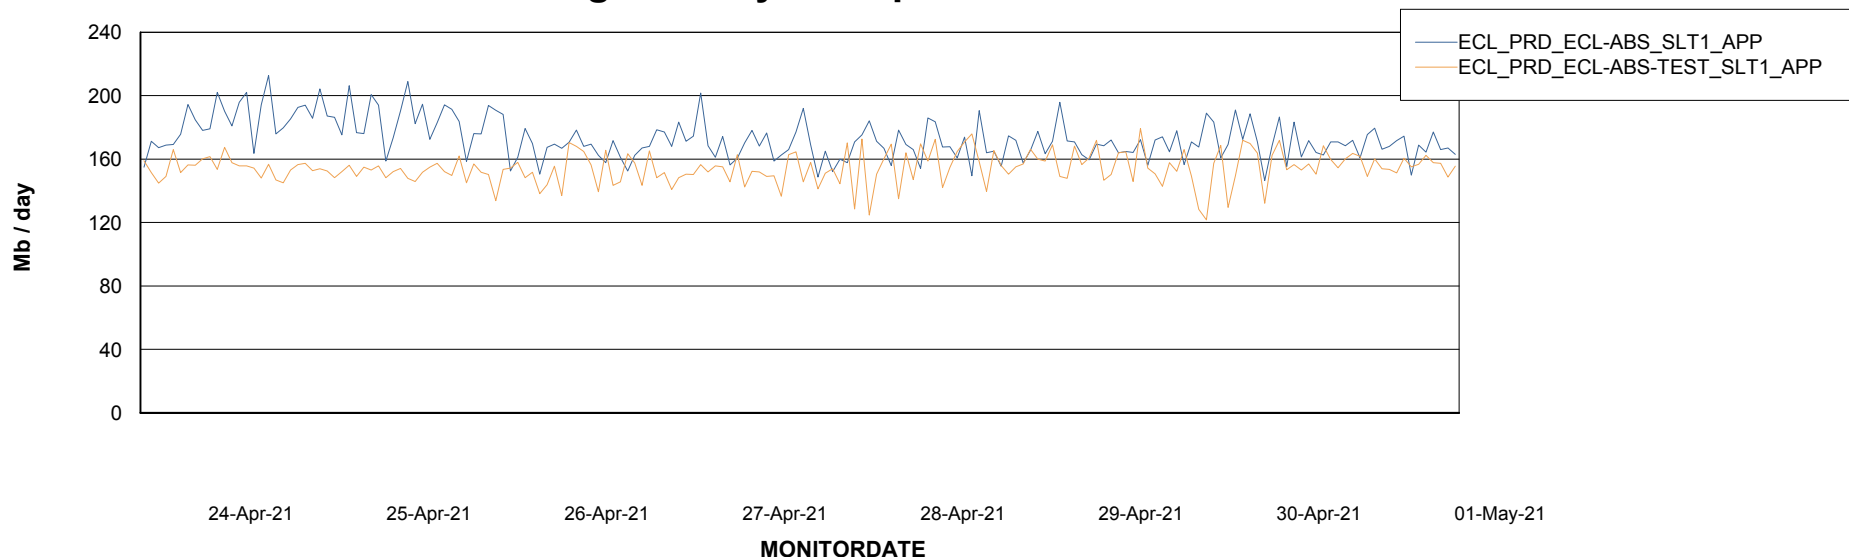

ABSSolute Application Server Services

Avg memory used per ABS Server Service