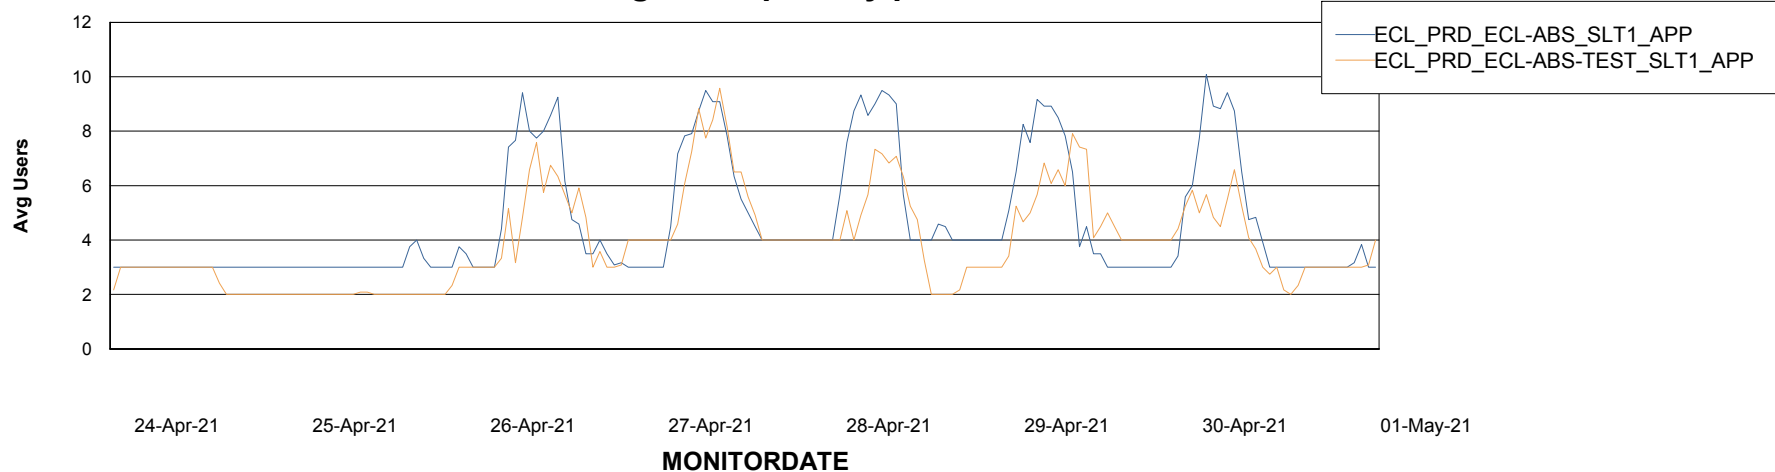

Avg users per day per ABS server