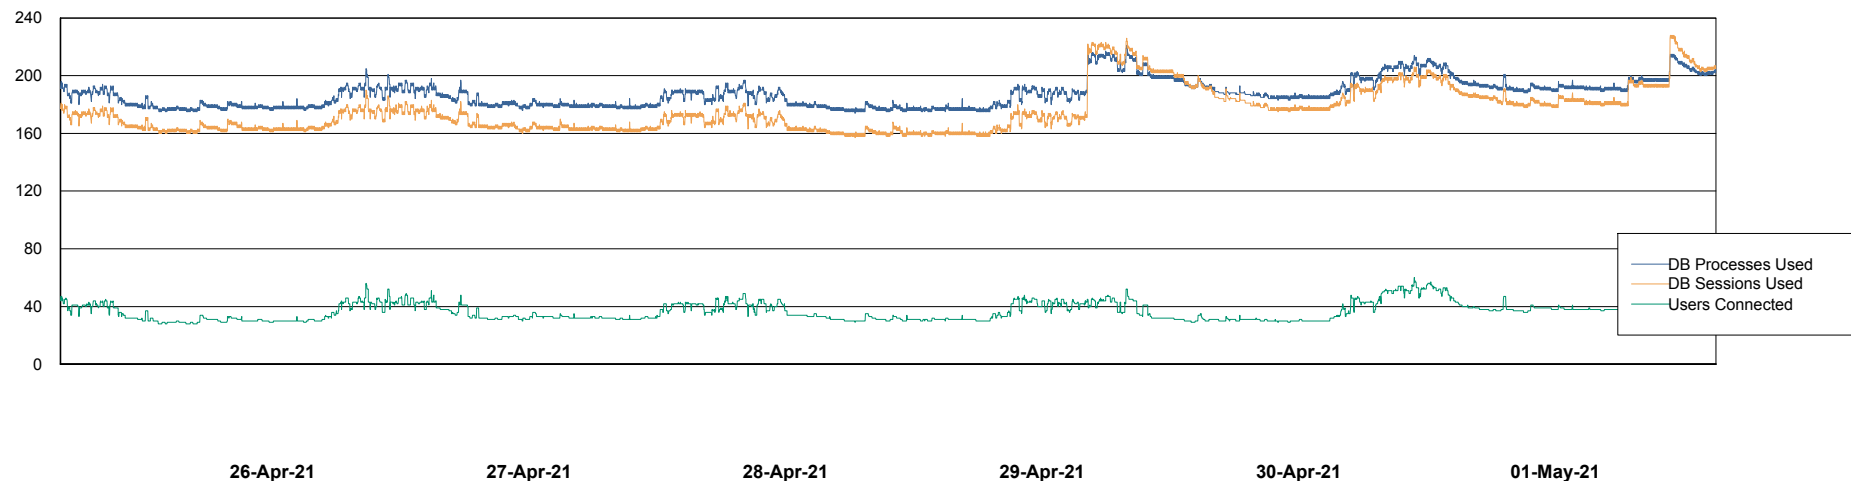

Weekly SLA Customer Report

Customer ECL Production
Database ID 77

Harddisk Usage ECL_PRD_ECL-ABS-WEB

	Free disk space on c: (%)	Total disk space on c: (Gb)
01-May-21	62	127
30-Apr-21	62	127
29-Apr-21	62	127
28-Apr-21	62	127
27-Apr-21	63	127
26-Apr-21	63	127
25-Apr-21	63	127

Weekly SLA Customer Report

Customer ECL Production
Database ID 77

Database Performance ECLDB_Production

Weekly SLA Customer Report

Customer ECL Production
Database ID 77

Database Performance ECLDB_Standby

Weekly SLA Customer Report