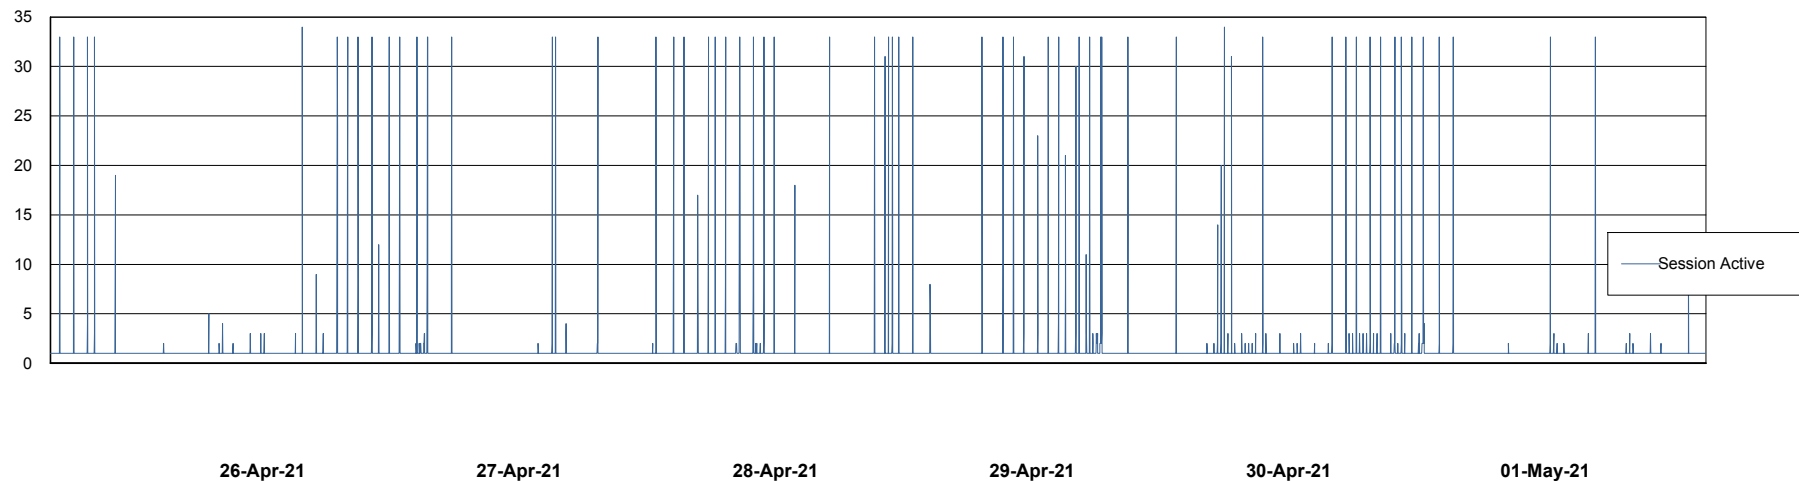

Weekly SLA Customer Report

Customer ECL Production
Database ID 77

Database Performance ECLDB_Production

Weekly SLA Customer Report

Customer ECL Production
Database ID 77

Database Performance ECLDB_Standby

Weekly SLA Customer Report

Customer ECL Production
 Database ID 77

DATABASE SIZE ECLDB_Production

Database growth over last month

Database Tablespace ECLDB_Production

Date	Tablespace Name	Filesize (Gb)	Usedsize (Gb)	Percentage free
01-May-21	ABSDATA	36	30	17
	INDX	8	3	63
30-Apr-21	ABSDATA	36	30	17
	INDX	8	3	63
29-Apr-21	ABSDATA	36	30	17
	INDX	8	3	63
28-Apr-21	ABSDATA	36	30	17
	INDX	8	3	63
27-Apr-21	ABSDATA	36	30	17
	INDX	8	3	63
26-Apr-21	ABSDATA	36	30	17
	INDX	8	3	63
25-Apr-21	ABSDATA	36	30	17
	INDX	8	3	63