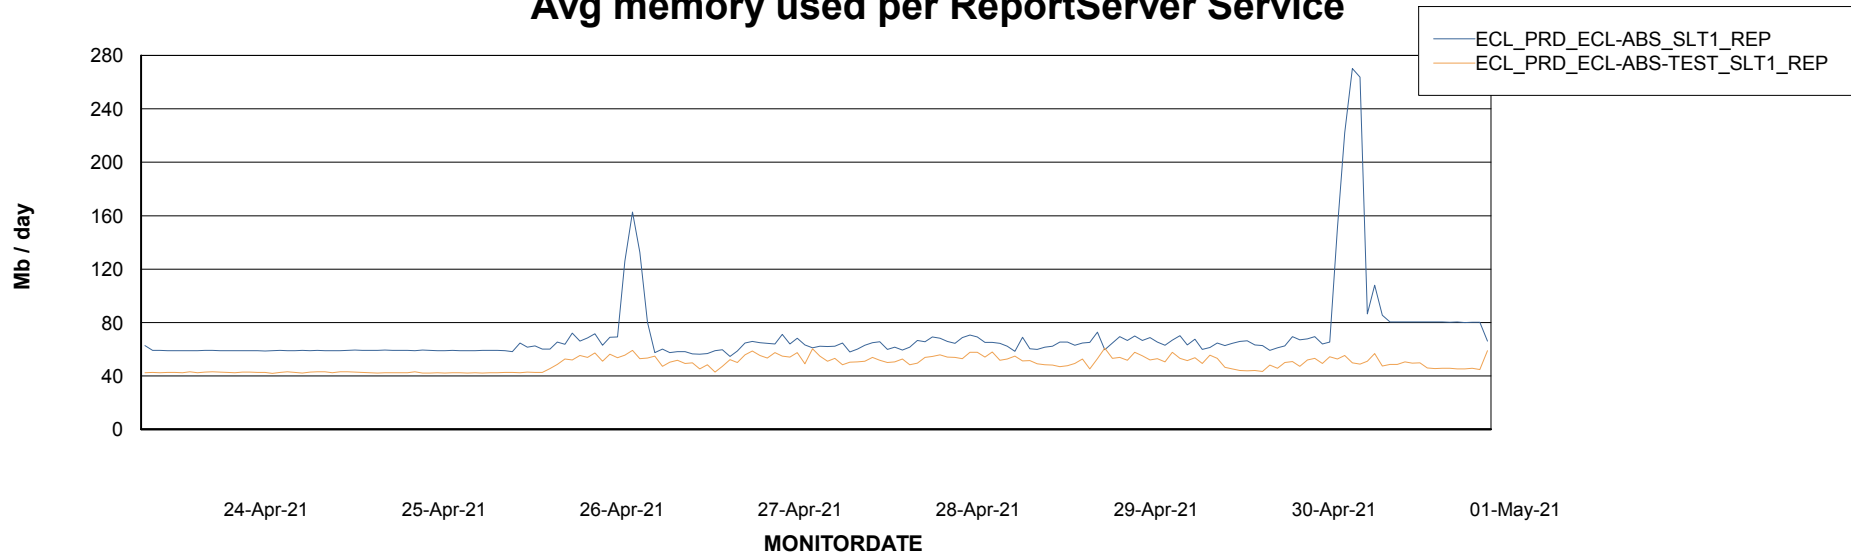

Avg memory used per ABS Server Service

Avg users per day per ABS server

Weekly SLA Customer Report

Customer ECL Production
Database ID 77

ABSSolute Application ReportServer Services

Avg memory used per ReportServer Service