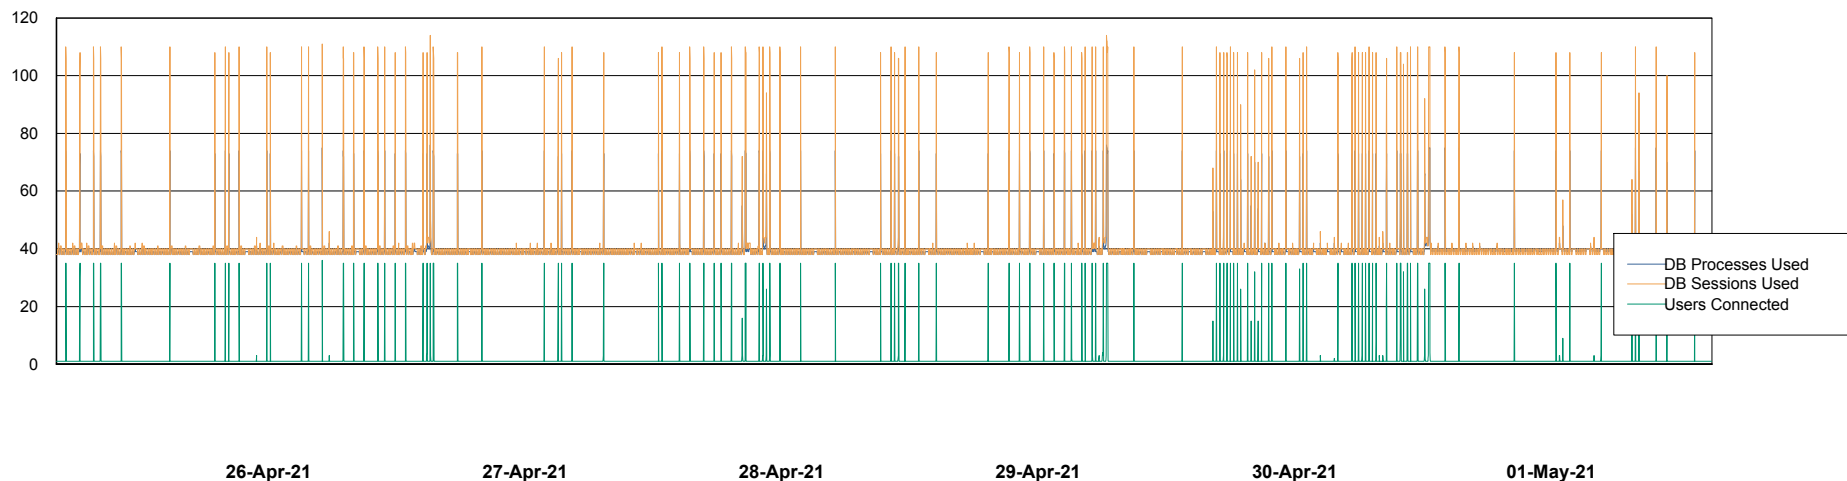

Weekly SLA Customer Report

Customer ECL Production
Database ID 77

Database Performance ECLDB_Production

Weekly SLA Customer Report

Customer ECL Production
Database ID 77

Database Performance ECLDB_Standby

Weekly SLA Customer Report