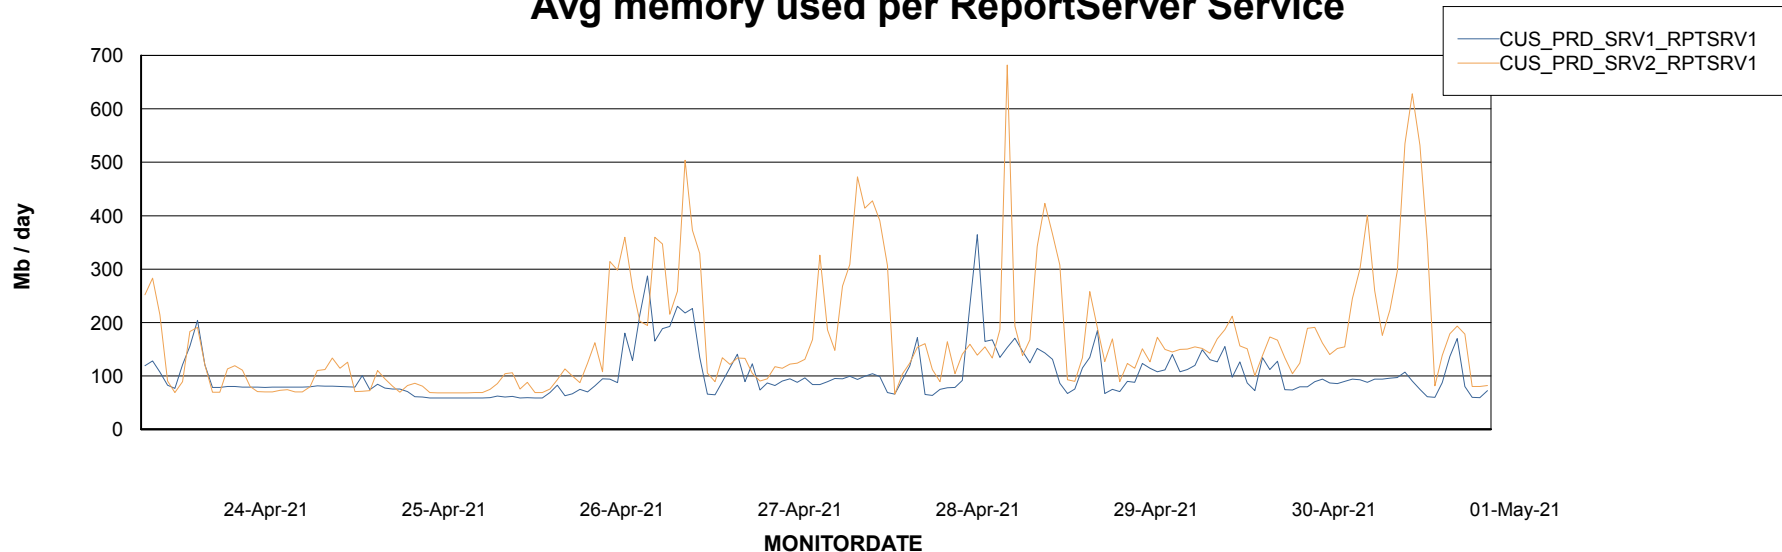

Avg memory used per ABS Server Service

Avg users per day per ABS server

Weekly SLA Customer Report

Customer CUS Production
Database ID 84

ABSSolute Web Component Services

Avg memory used per ReportServer Service