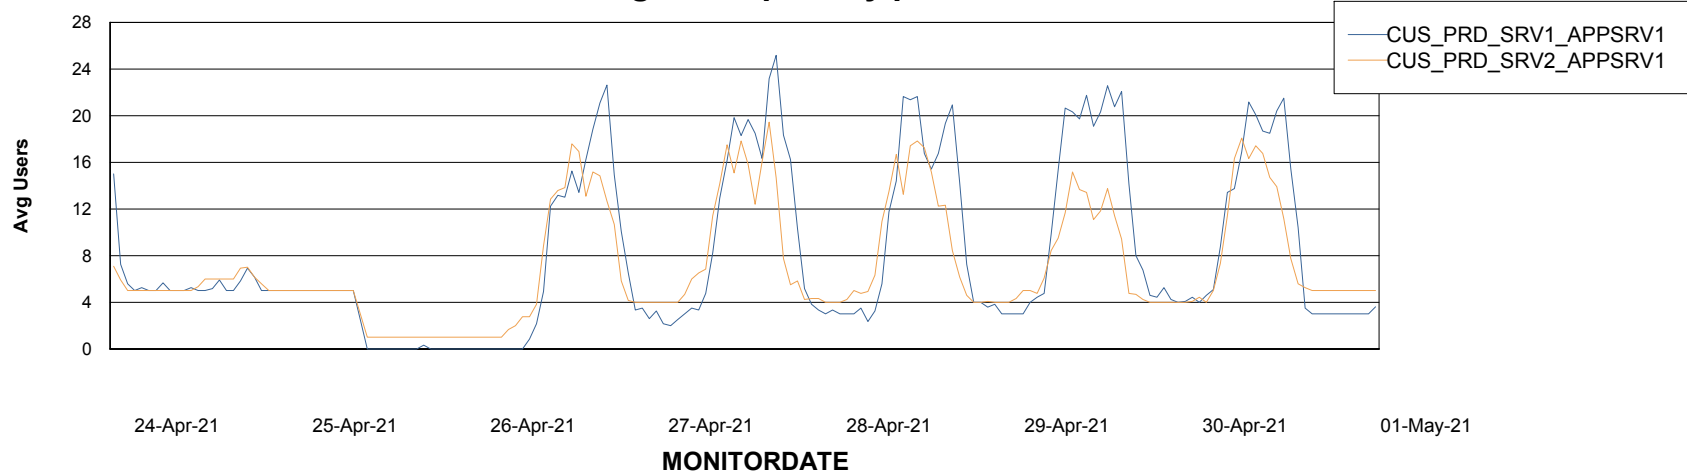

Avg users per day per ABS server