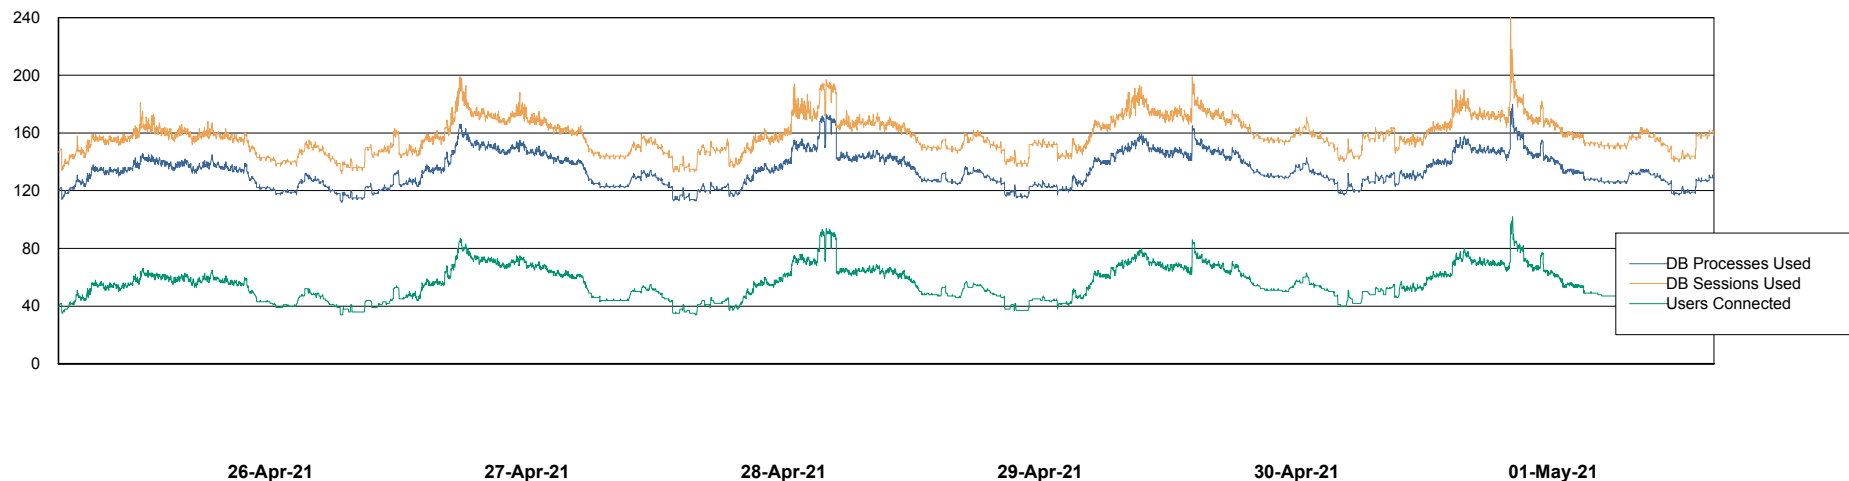

Harddisk Usage CUS_StandByDBSrv_ABSDB2

	Free disk space on c: (%)	Total disk space on c: (Gb)	Free disk space on d: (%)	Total disk space on d: (Gb)
01-May-21	74	199	36	1,024
30-Apr-21	74	199	36	1,024
29-Apr-21	74	199	36	1,024
28-Apr-21	74	199	36	1,024
27-Apr-21	74	199	35	1,024
26-Apr-21	74	199	35	1,024
25-Apr-21	73	199	35	1,024

Weekly SLA Customer Report

Customer CUS Production
Database ID 84

Database Performance CUS_ProdDB_Primary

Weekly SLA Customer Report

Customer CUS Production
Database ID 84

Database Performance CUS_ProdDB_Standby