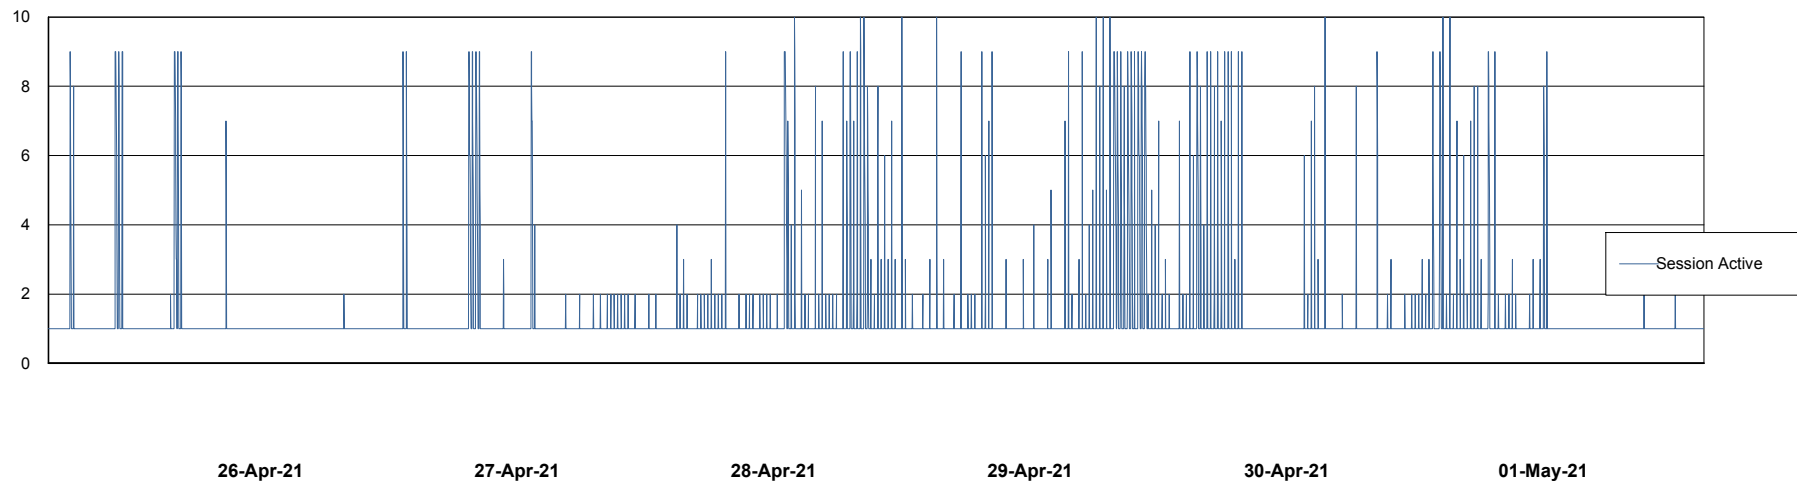

Weekly SLA Customer Report

Customer CUS Production
Database ID 84

Database Performance CUS_ProdDB_Primary

Weekly SLA Customer Report

Customer CUS Production
Database ID 84

Database Performance CUS_ProdDB_Standby