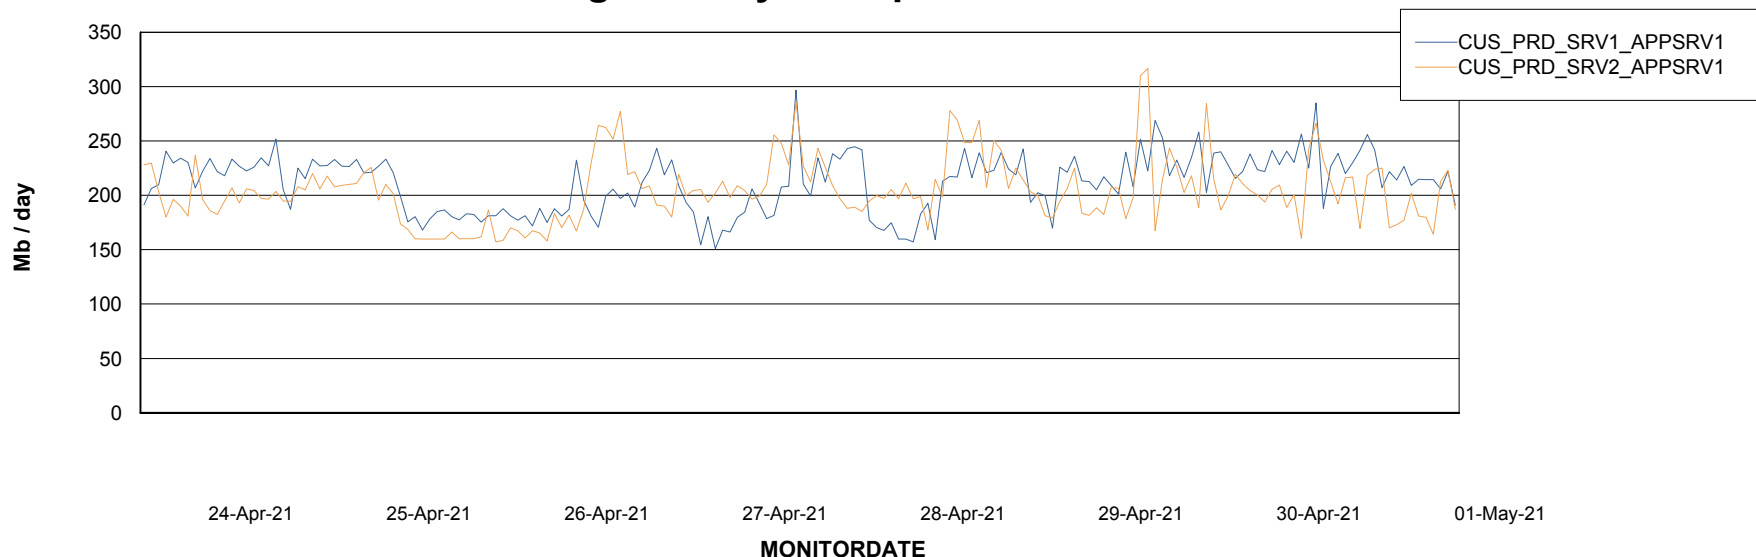

ABSSolute Application Server Services

Avg memory used per ABS Server Service