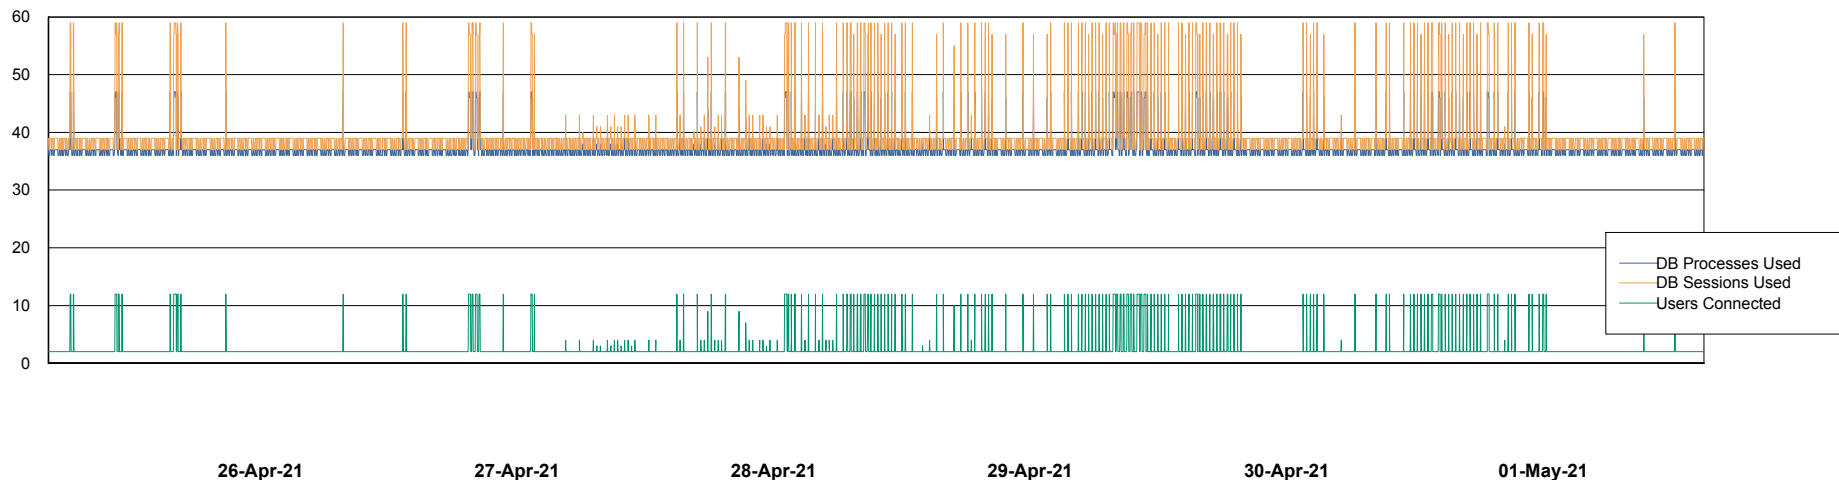

Weekly SLA Customer Report

Customer CUS Production
Database ID 84

Database Performance CUS_ProdDB_Primary

Weekly SLA Customer Report

Customer CUS Production
Database ID 84

Database Performance CUS_ProdDB_Standby