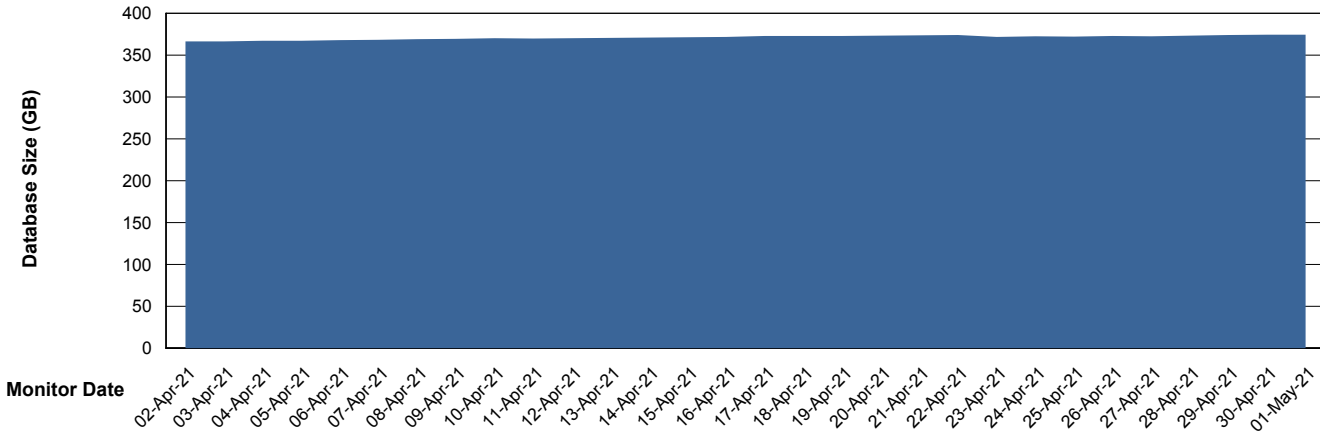

DATABASE SIZE CUS_ProdDB_Primary

Database growth over last month