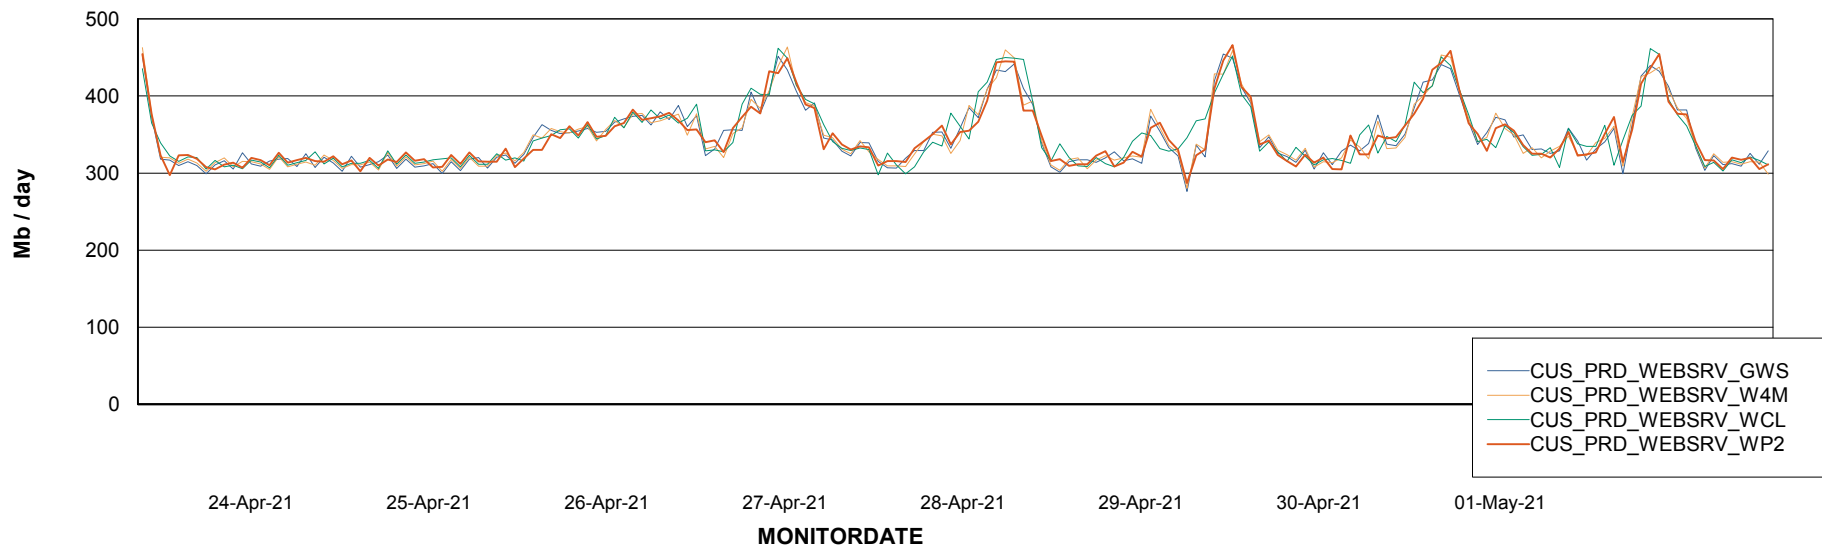

ABSSolute Web Component Services

Avg memory used per ABS Web component