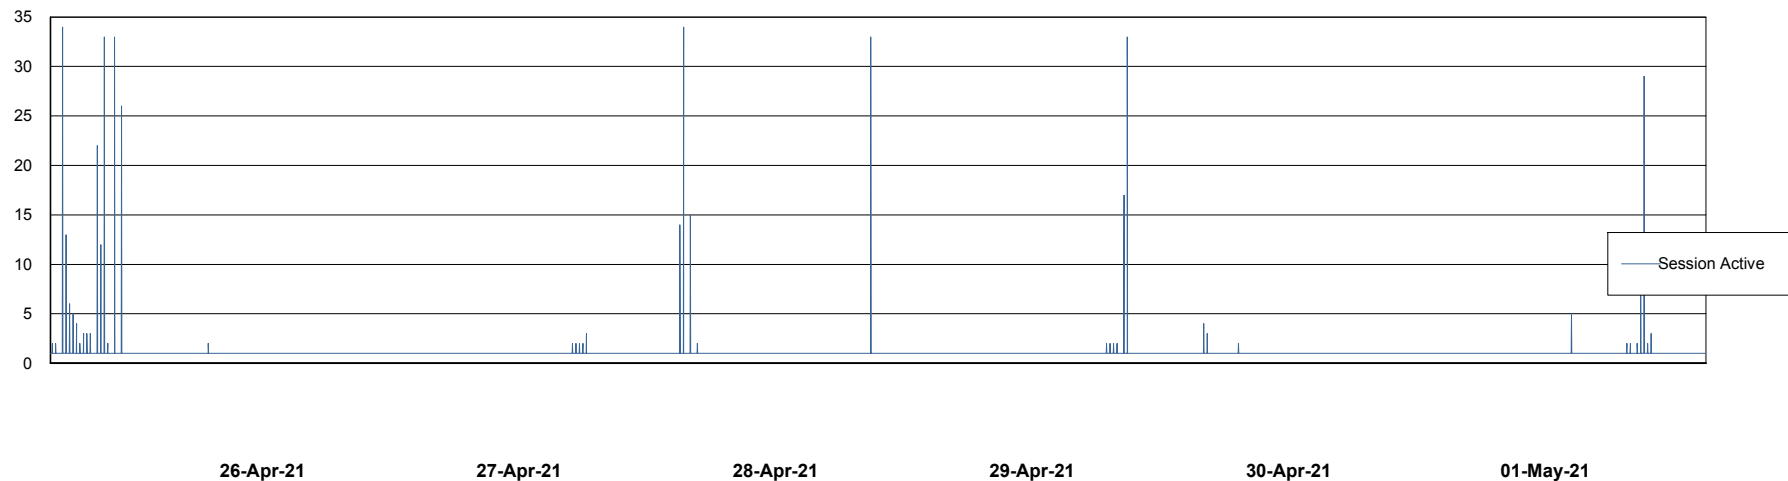

Database Performance CLODB_PRD_Standby