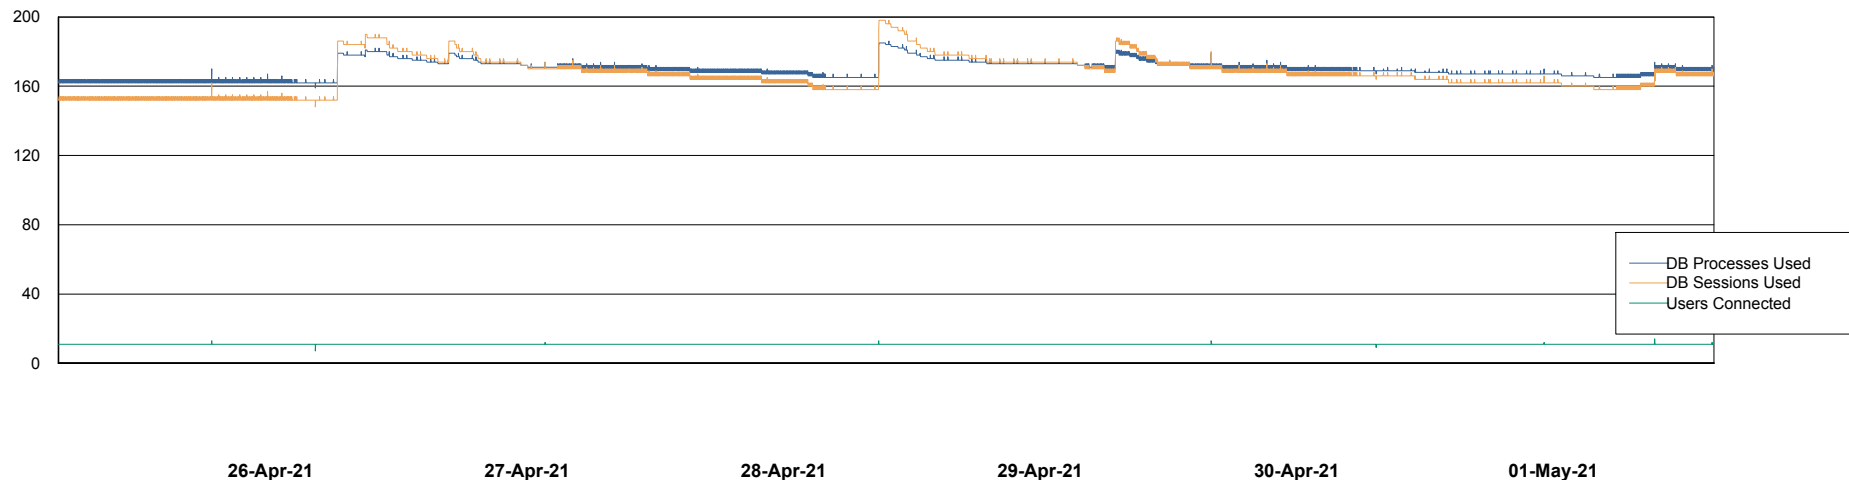

Weekly SLA Customer Report

Customer CLO Production
Database ID 38

Database Performance CLODB_PRD_Standby

Weekly SLA Customer Report

Customer CLO Production
Database ID 38

Database Performance CLODB_PRD_Test