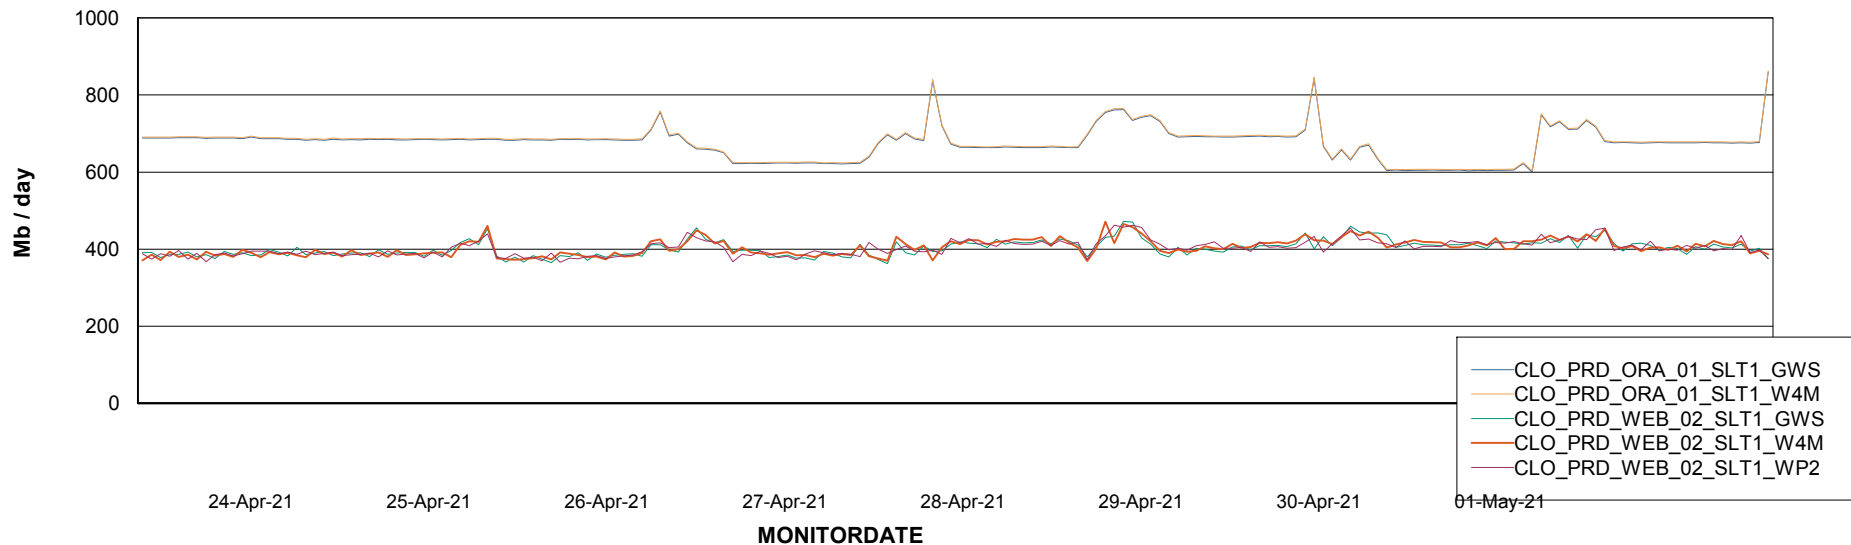

ABSSolute Web Component Services

Avg memory used per ABS Web component