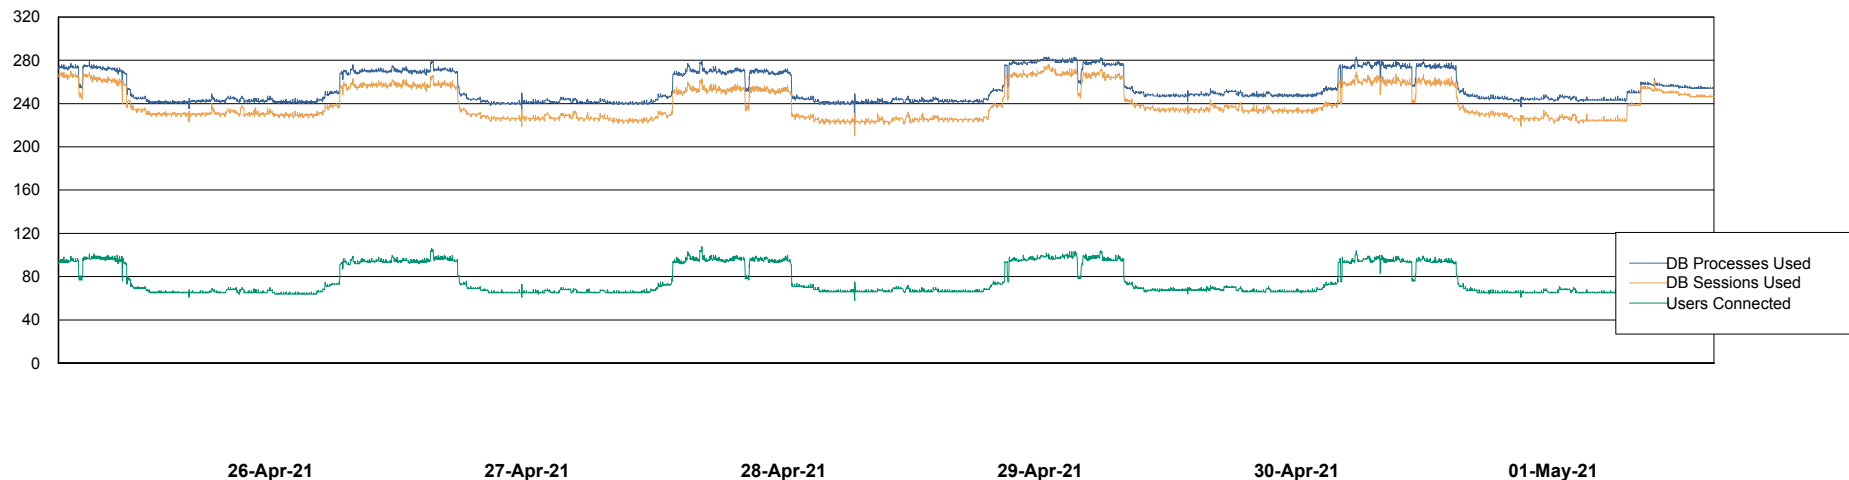

Weekly SLA Customer Report

Customer CLO Production
Database ID 38

Database Performance CLODB_PRD_BI

Weekly SLA Customer Report

Customer CLO Production
Database ID 38

Database Performance CLODB_PRD_Production