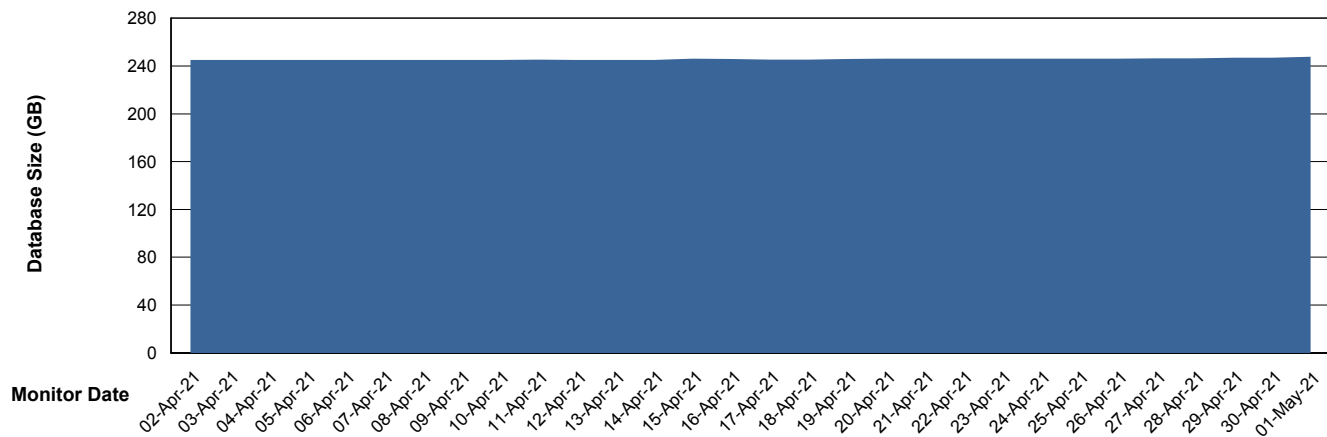

Weekly SLA Customer Report

Customer CLO Production
Database ID 38

DATABASE SIZE CLODB_PRD_BI

Database growth over last month

DATABASE SIZE CLODB_PRD_Production

Database growth over last month

Weekly SLA Customer Report