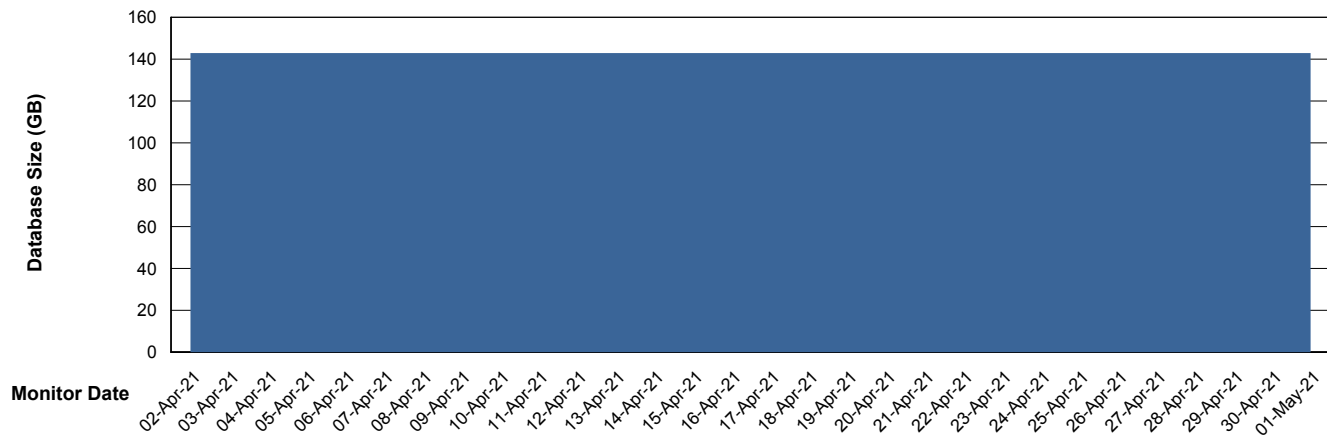

DATABASE SIZE CLODB_PRD_Test

Database growth over last month