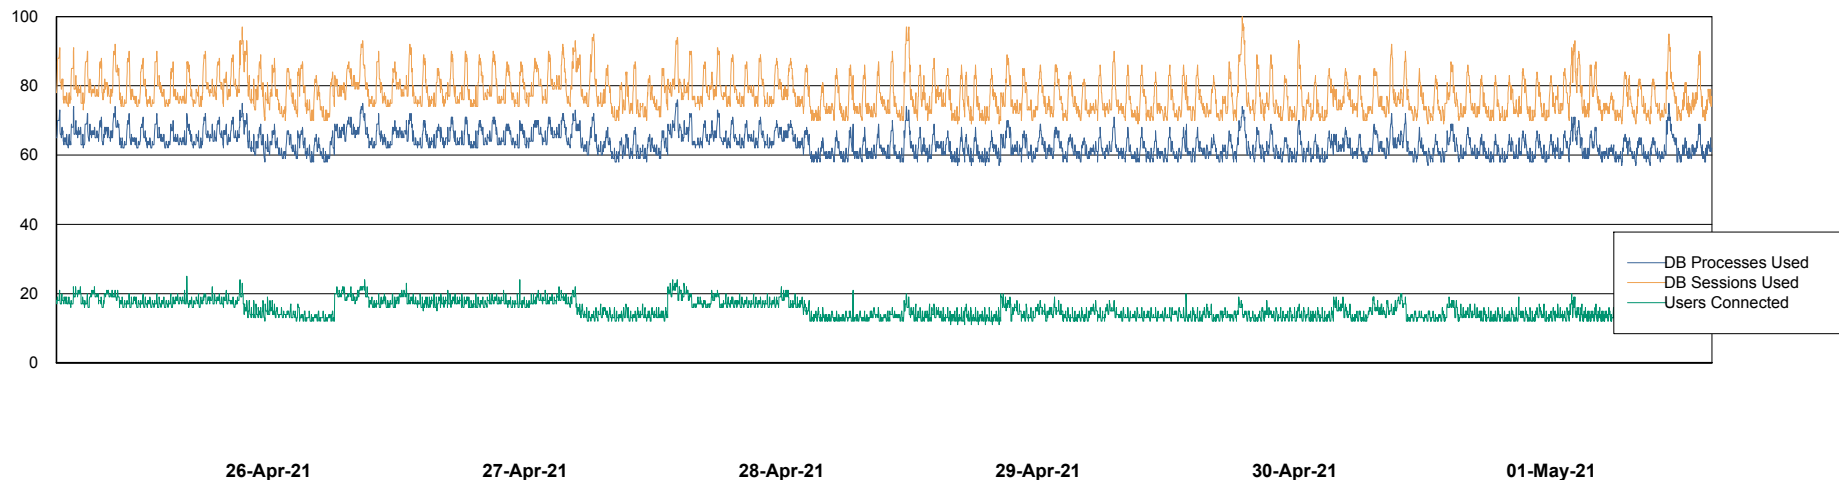

Weekly SLA Customer Report

Customer CLO Production
Database ID 38

Database Performance CLODB_PRD_BI

Weekly SLA Customer Report

Customer CLO Production
Database ID 38

Database Performance CLODB_PRD_Production