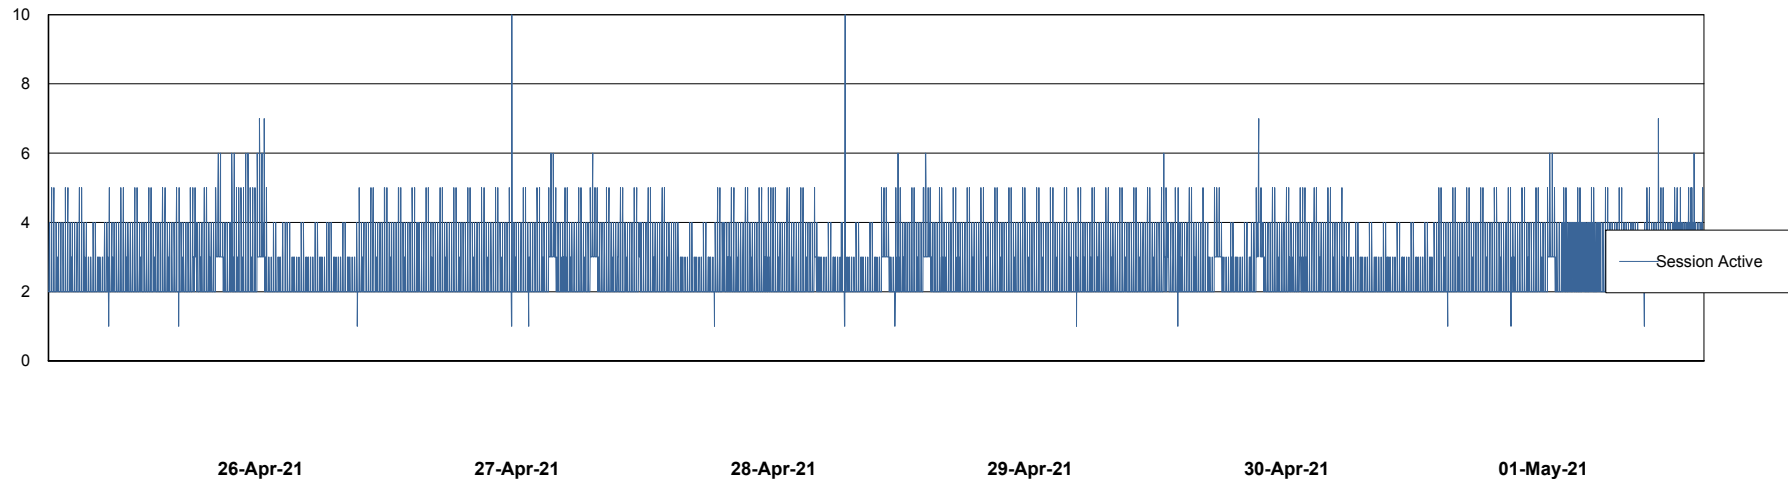

Database Performance CLODB_PRD_BI