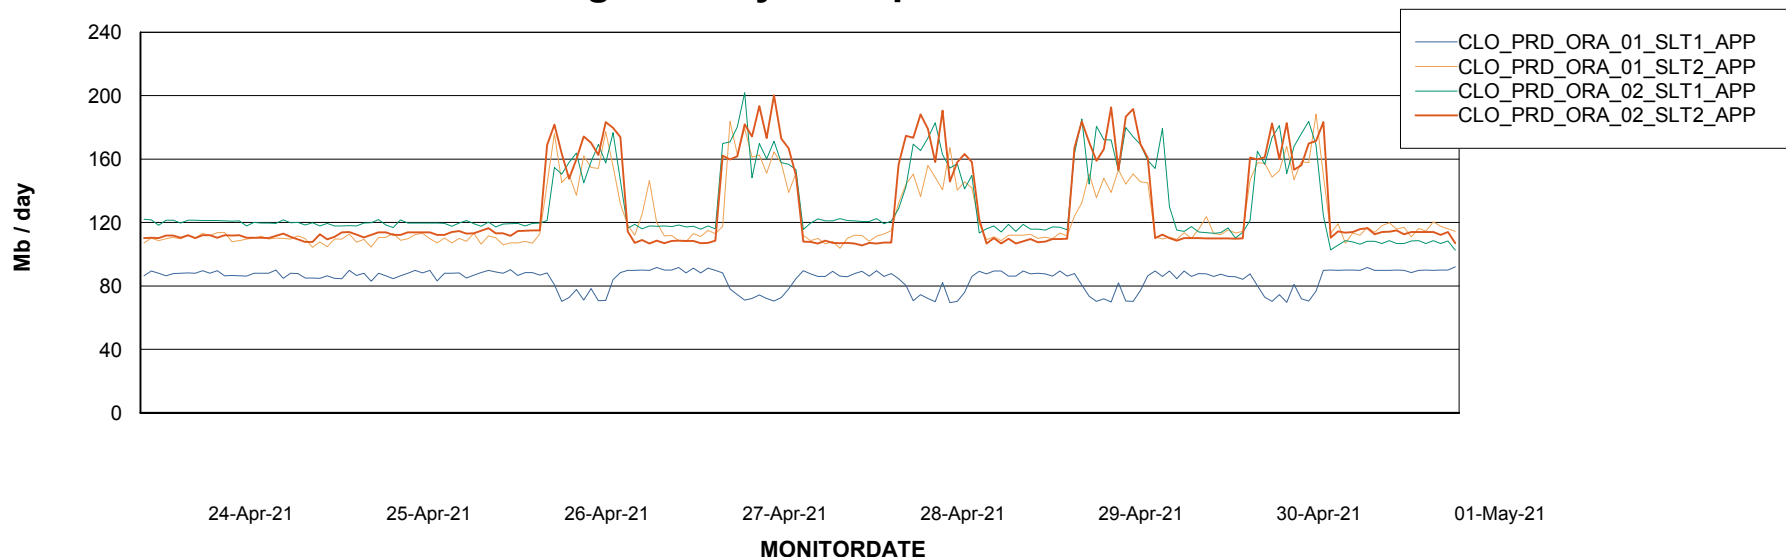

ABSSolute Application Server Services

Avg memory used per ABS Server Service