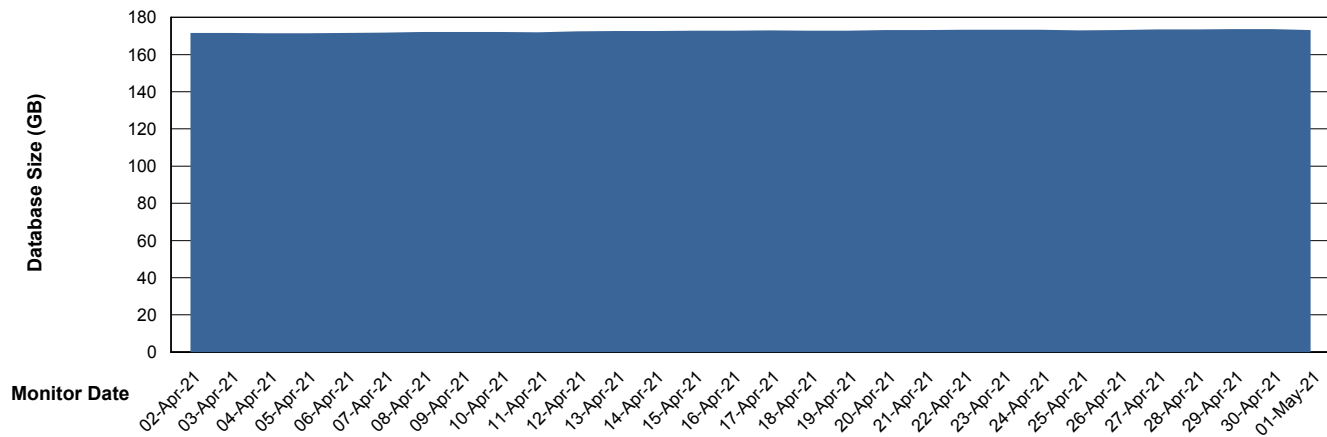

DATABASE SIZE CLODB_PRD_BI

Database growth over last month