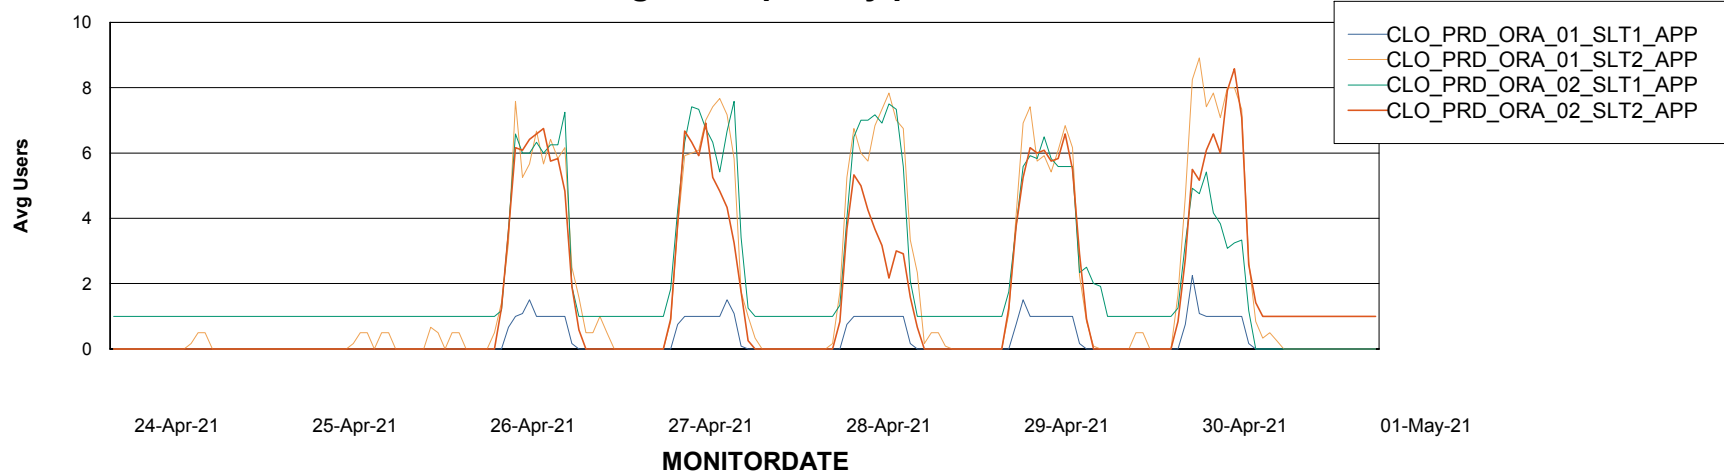

Avg users per day per ABS server