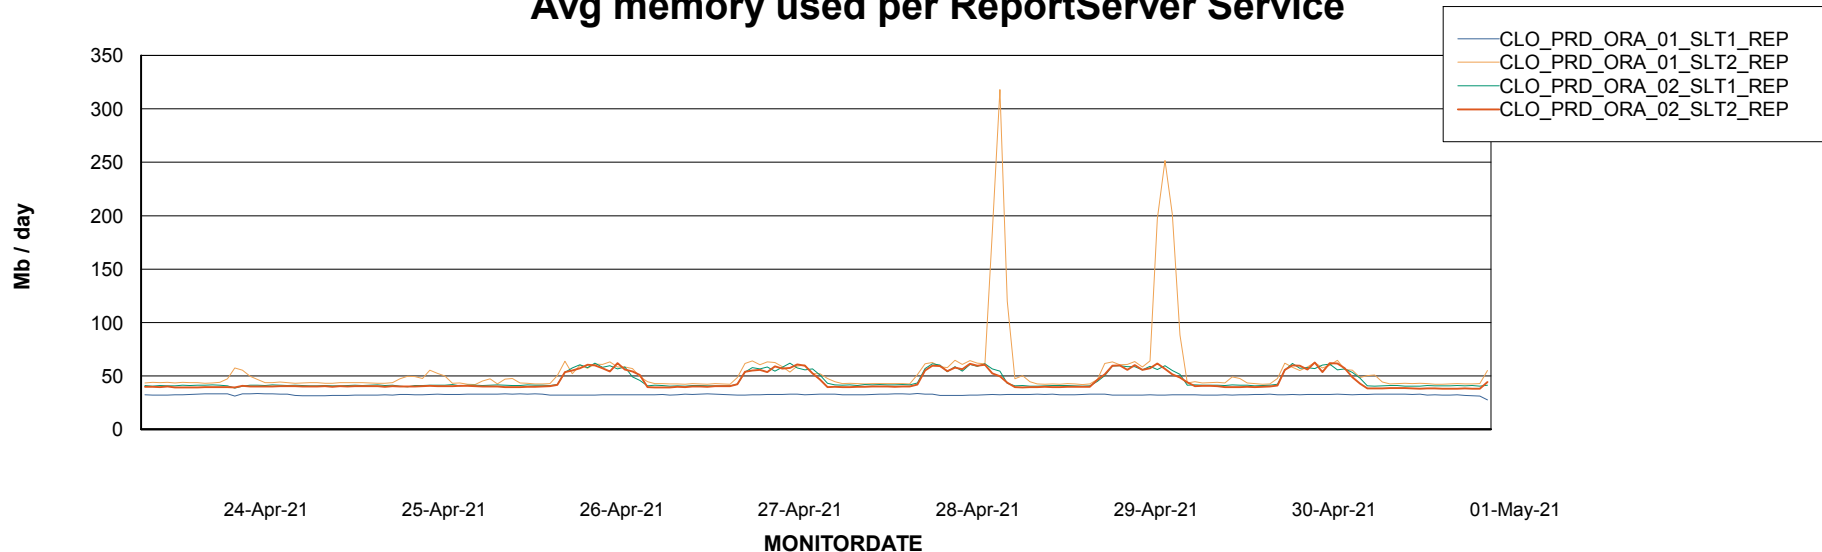

Avg memory used per ABS Server Service

Avg users per day per ABS server

Weekly SLA Customer Report

Customer CLO Production
Database ID 38

ABSSolute Application ReportServer Services

Avg memory used per ReportServer Service