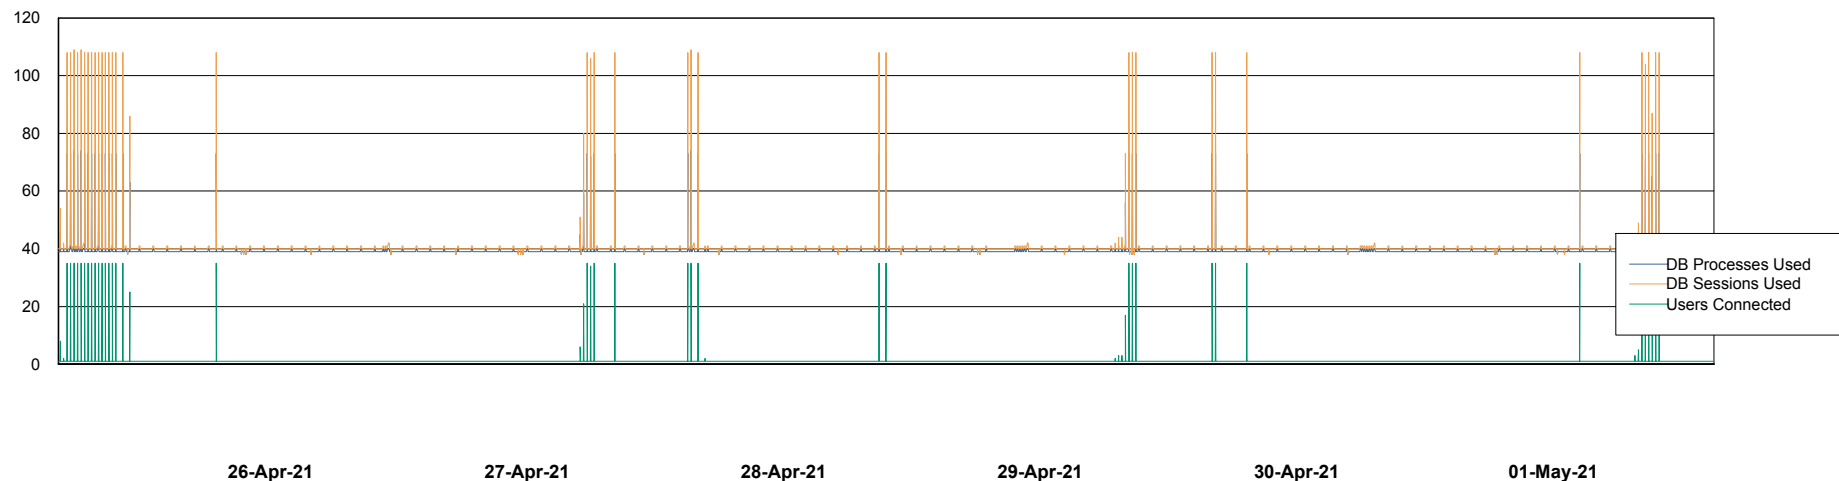

Database Performance CLODB_PRD_Standby