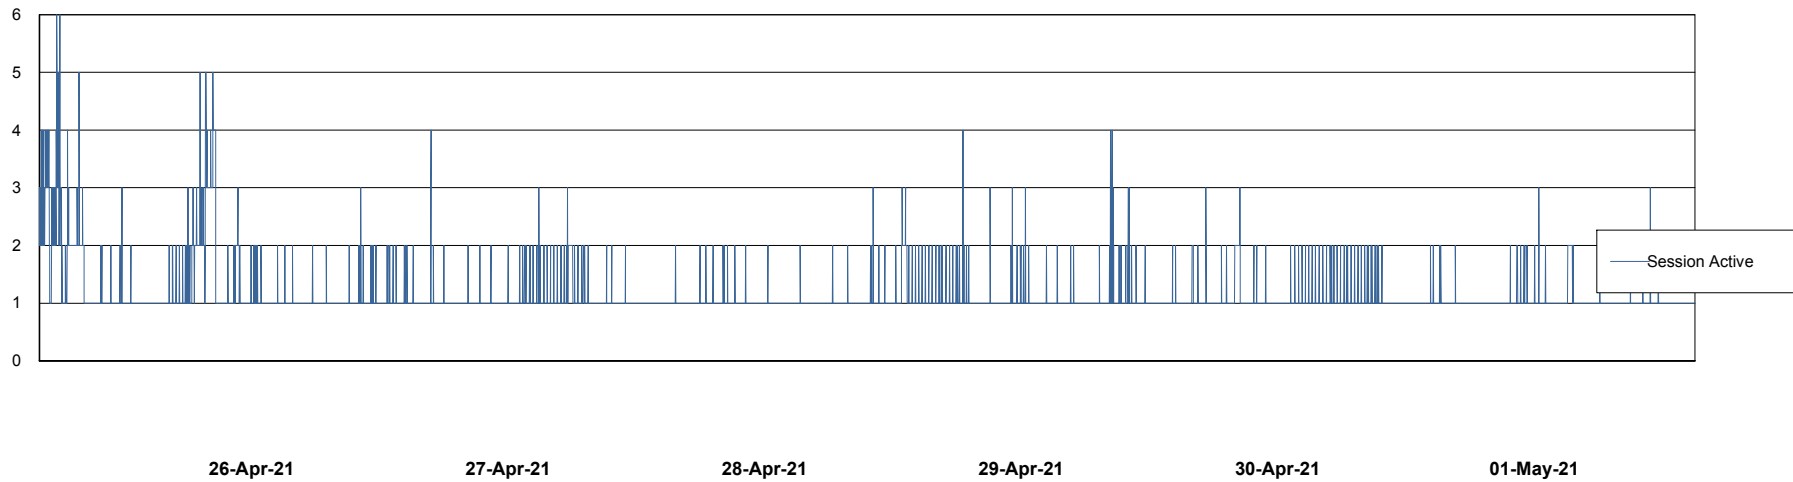

Harddisk Usage CIW_PRD_ORACLE2

	Free disk space on c: (%)	Total disk space on c: (Gb)	Free disk space on d: (%)	Total disk space on d: (Gb)	Free disk space on e: (%)	Total disk space on e: (Gb)
01-May-21	92	701	63	700	100	830
30-Apr-21	92	701	62	700	100	830
29-Apr-21	92	701	62	700	100	830
28-Apr-21	92	701	62	700	100	830
27-Apr-21	92	701	62	700	100	830
26-Apr-21	92	701	63	700	100	830
25-Apr-21	92	701	63	700	100	830

Weekly SLA Customer Report

Customer CIW Production
Database ID 45

Database Performance CIWDB_Production

Weekly SLA Customer Report

Customer CIW Production
Database ID 45

Database Performance CIWDB_Standby

Weekly SLA Customer Report