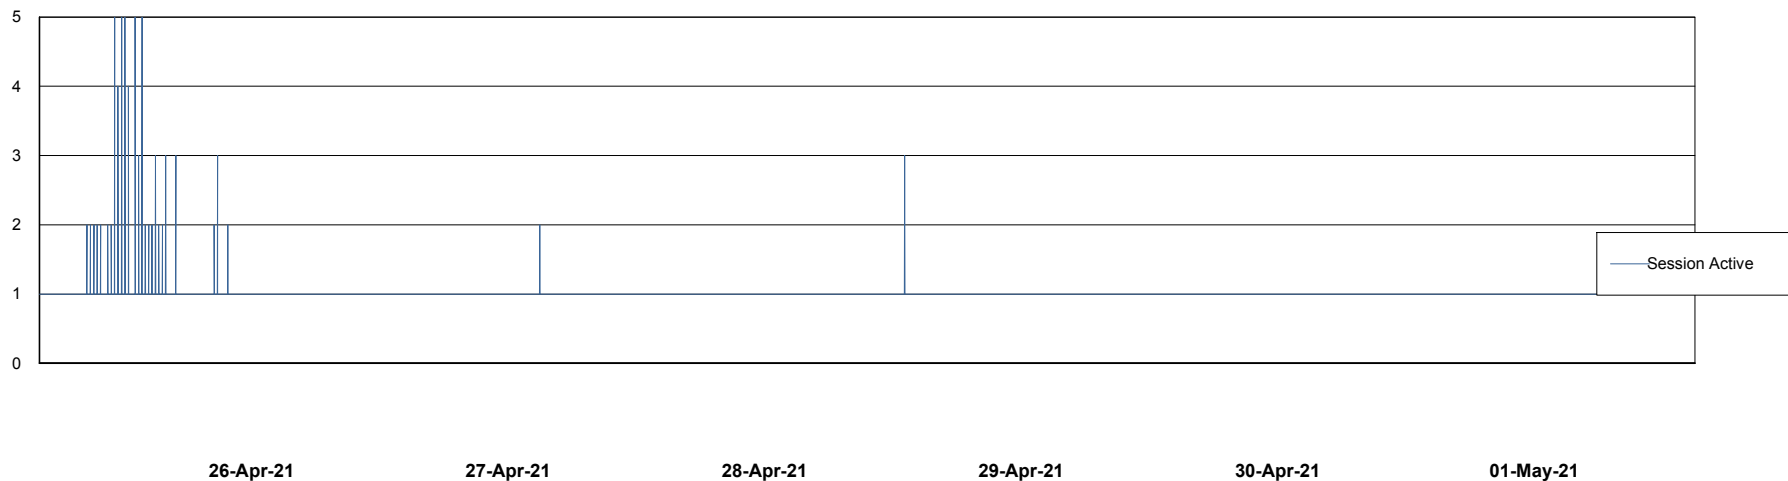

Weekly SLA Customer Report

Customer CIW Production
Database ID 45

Database Performance CIWDB_Production

Weekly SLA Customer Report

Customer CIW Production
Database ID 45

Database Performance CIWDB_Standby

Weekly SLA Customer Report

Customer CIW Production
 Database ID 45

DATABASE SIZE CIWDB_Production

Database growth over last month

Database Tablespace CIWDB_Production

Date	Tablespace Name	Filesize (Gb)	Usedsize (Gb)	Percentage free
01-May-21	ABSDATA	51	40	22
	INDX	12	6	50
30-Apr-21	ABSDATA	51	40	22
	INDX	12	6	50
29-Apr-21	ABSDATA	51	40	22
	INDX	12	6	50
28-Apr-21	ABSDATA	51	40	22
	INDX	12	6	50
27-Apr-21	ABSDATA	51	40	22
	INDX	12	6	50
26-Apr-21	ABSDATA	51	40	22
	INDX	12	6	50
25-Apr-21	ABSDATA	51	40	22
	INDX	12	6	50