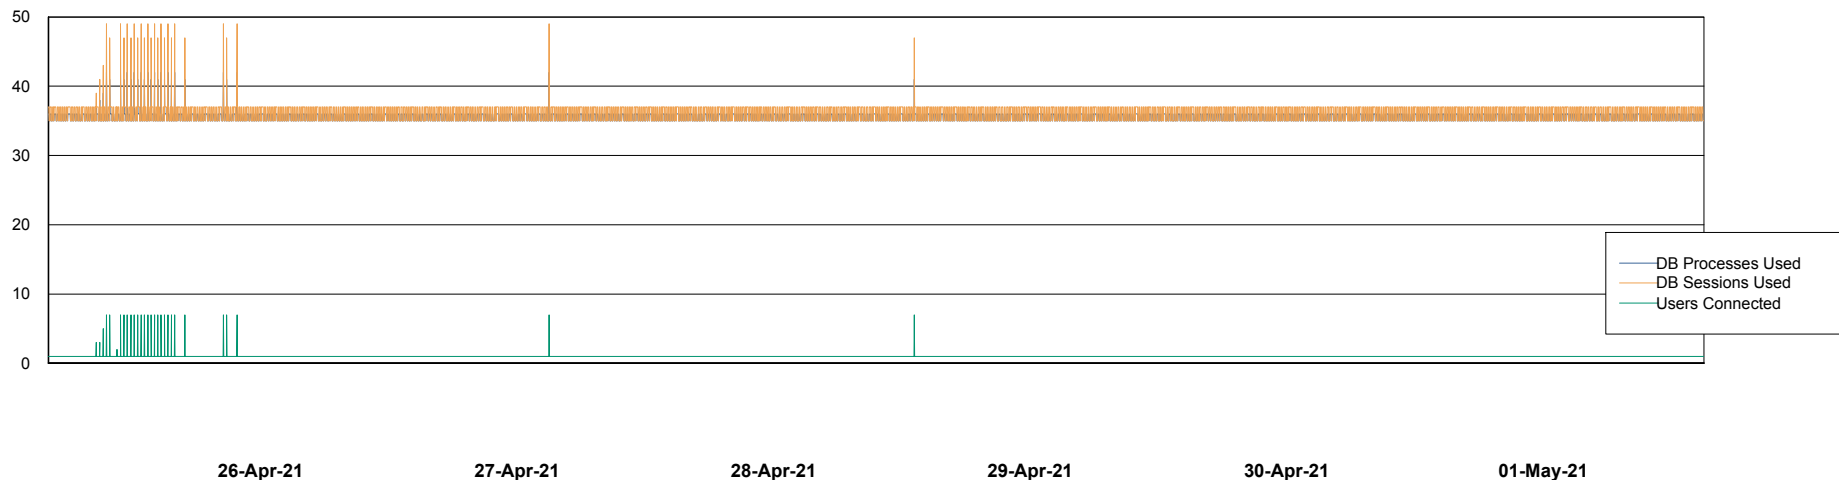

Weekly SLA Customer Report

Customer CIW Production
Database ID 45

Database Performance CIWDB_Production

Weekly SLA Customer Report

Customer CIW Production
Database ID 45

Database Performance CIWDB_Standby

Weekly SLA Customer Report

Customer CIW Production
 Database ID 45

DATABASE SIZE CIWDB_Production

Database growth over last month

Database Tablespace CIWDB_Production

Date	Tablespace Name	Filesize (Gb)	Usedsize (Gb)	Percentage free
01-May-21	ABSDATA	51	40	22
	INDX	12	6	50
30-Apr-21	ABSDATA	51	40	22
	INDX	12	6	50
29-Apr-21	ABSDATA	51	40	22
	INDX	12	6	50
28-Apr-21	ABSDATA	51	40	22
	INDX	12	6	50
27-Apr-21	ABSDATA	51	40	22
	INDX	12	6	50
26-Apr-21	ABSDATA	51	40	22
	INDX	12	6	50
25-Apr-21	ABSDATA	51	40	22
	INDX	12	6	50