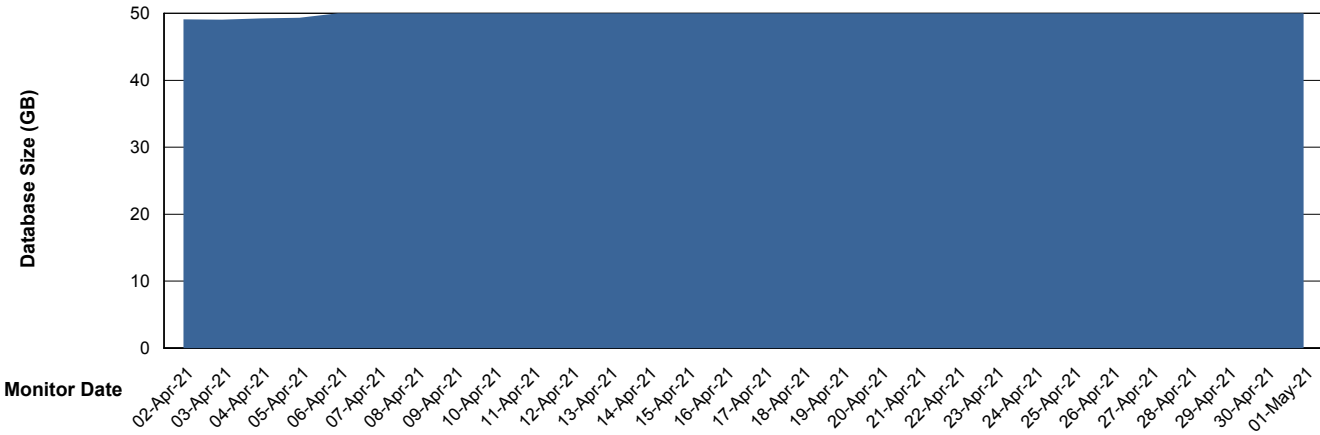

Weekly SLA Customer Report

Customer CIW Production
Database ID 45

Database Performance CIWDB_Production

Weekly SLA Customer Report

Customer CIW Production
Database ID 45

Database Performance CIWDB_Standby

Weekly SLA Customer Report

Customer CIW Production
 Database ID 45

DATABASE SIZE CIWDB_Production

Database growth over last month

Database Tablespace CIWDB_Production

Date	Tablespace Name	Filesize (Gb)	Usedsize (Gb)	Percentage free
01-May-21	ABSDATA	51	40	22
	INDX	12	6	50
30-Apr-21	ABSDATA	51	40	22
	INDX	12	6	50
29-Apr-21	ABSDATA	51	40	22
	INDX	12	6	50
28-Apr-21	ABSDATA	51	40	22
	INDX	12	6	50
27-Apr-21	ABSDATA	51	40	22
	INDX	12	6	50
26-Apr-21	ABSDATA	51	40	22
	INDX	12	6	50
25-Apr-21	ABSDATA	51	40	22
	INDX	12	6	50