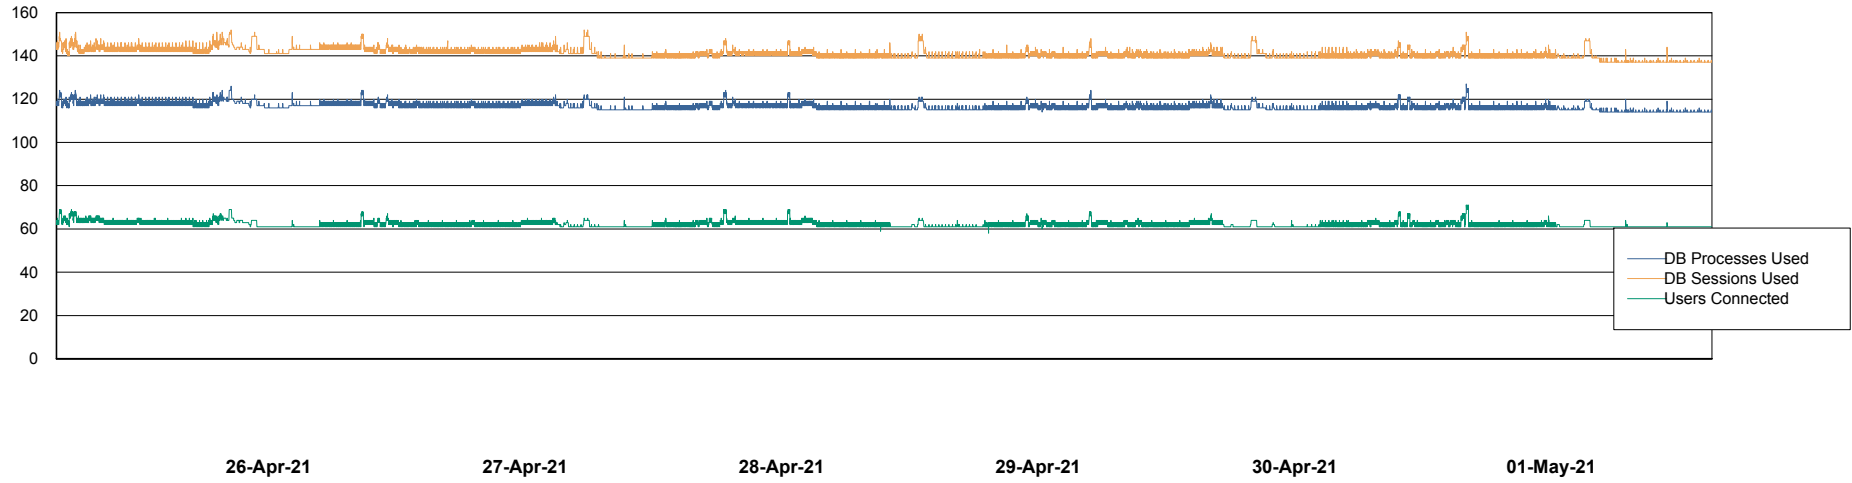

Harddisk Usage CIW_PRD_ORACLE2

	Free disk space on c: (%)	Total disk space on c: (Gb)	Free disk space on d: (%)	Total disk space on d: (Gb)	Free disk space on e: (%)	Total disk space on e: (Gb)
01-May-21	92	701	63	700	100	830
30-Apr-21	92	701	62	700	100	830
29-Apr-21	92	701	62	700	100	830
28-Apr-21	92	701	62	700	100	830
27-Apr-21	92	701	62	700	100	830
26-Apr-21	92	701	63	700	100	830
25-Apr-21	92	701	63	700	100	830

Weekly SLA Customer Report

Customer CIW Production
Database ID 45

Database Performance CIWDB_Production

Weekly SLA Customer Report

Customer CIW Production
Database ID 45

Database Performance CIWDB_Standby

Weekly SLA Customer Report