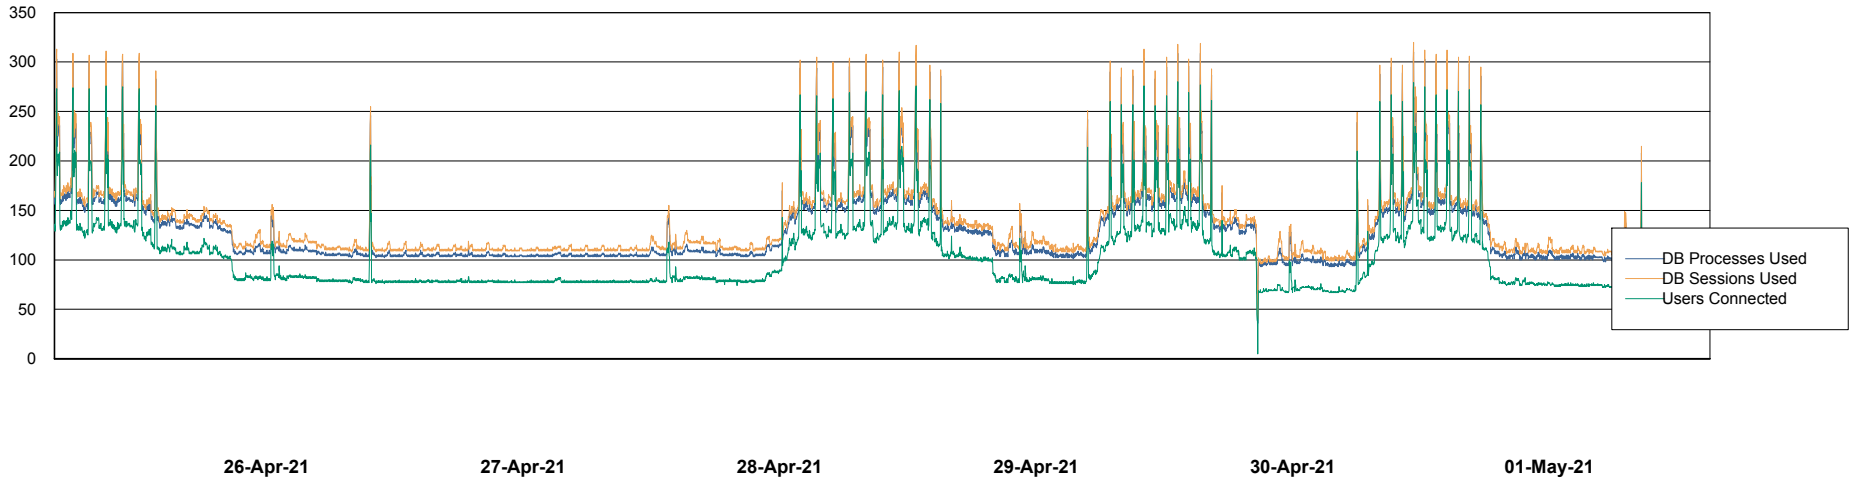

Harddisk Usage BNL_PRD_vm-absa03

	Free disk space on c: (%)	Total disk space on c: (Gb)	Free disk space on d: (%)	Total disk space on d: (Gb)	Free disk space on f: (%)	Total disk space on f: (Gb)
01-May-21	69	127	55	127	92	64
30-Apr-21	69	127	55	127	92	64
29-Apr-21	69	127	55	127	92	64
28-Apr-21	69	127	55	127	92	64
27-Apr-21	69	127	55	127	92	64
26-Apr-21	70	127	55	127	92	64
25-Apr-21	69	127	55	127	92	64

Weekly SLA Customer Report

Customer BNL_Production
Database ID 83

Database Performance BNLDB_Production

Weekly SLA Customer Report

Customer BNL_Production
 Database ID 83

DATABASE SIZE BNLDB_Production

Database growth over last month