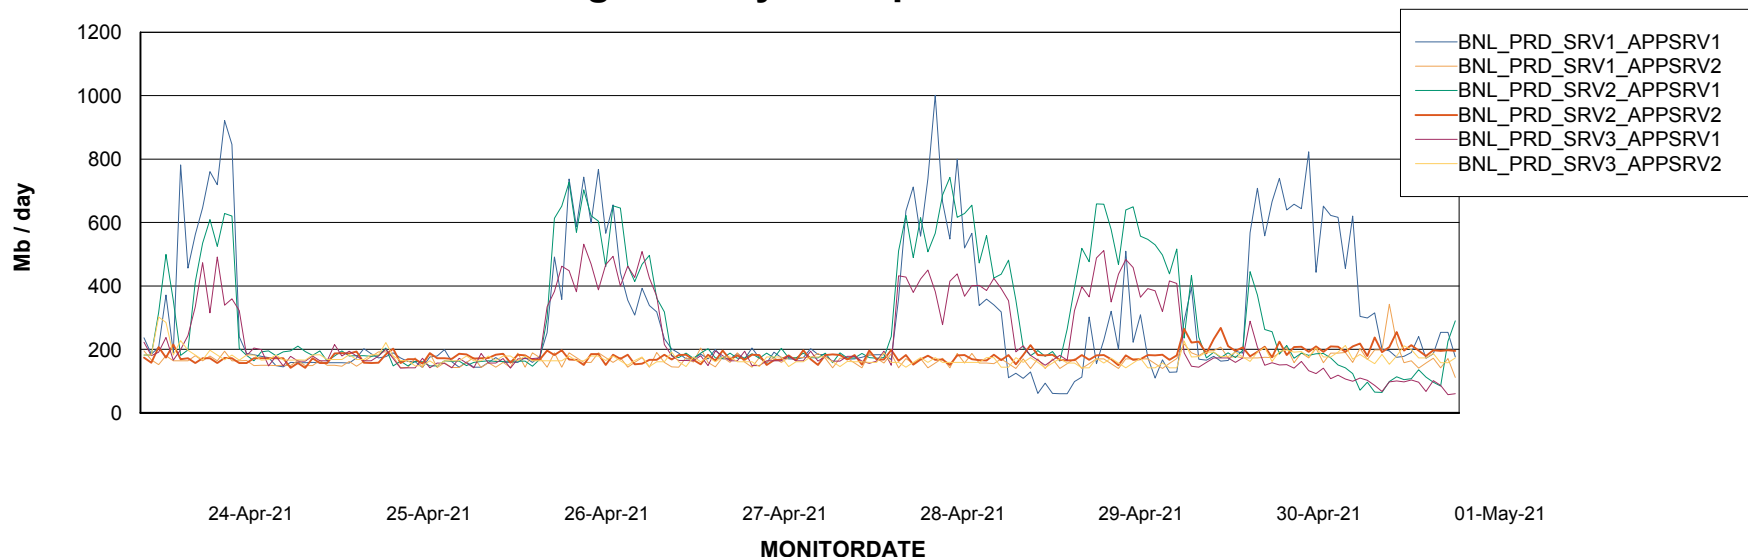

Weekly SLA Customer Report

Customer BNL_Production
Database ID 83

Database Performance BNLDB_Production

Weekly SLA Customer Report

Customer BNL_Production
 Database ID 83

DATABASE SIZE BNLDB_Production

Database growth over last month

Database Tablespace BNLDB_Production

Date	Tablespace Name	Filesize (Gb)	Usedsize (Gb)	Percentage free
01-May-21	ABSDATA	122	73	40
	INDX	340	167	51
30-Apr-21	ABSDATA	122	73	40
	INDX	340	167	51
29-Apr-21	ABSDATA	122	73	40
	INDX	340	167	51
28-Apr-21	ABSDATA	122	73	40
	INDX	340	167	51
27-Apr-21	ABSDATA	122	73	40
	INDX	340	167	51
26-Apr-21	ABSDATA	122	73	40
	INDX	340	167	51
25-Apr-21	ABSDATA	122	73	40
	INDX	340	167	51

Weekly SLA Customer Report

Customer BNL_Production
Database ID 83

ABSSolute Application Server Services

Avg memory used per ABS Server Service

Avg users per day per ABS server

Weekly SLA Customer Report

Customer BNL_Production
Database ID 83