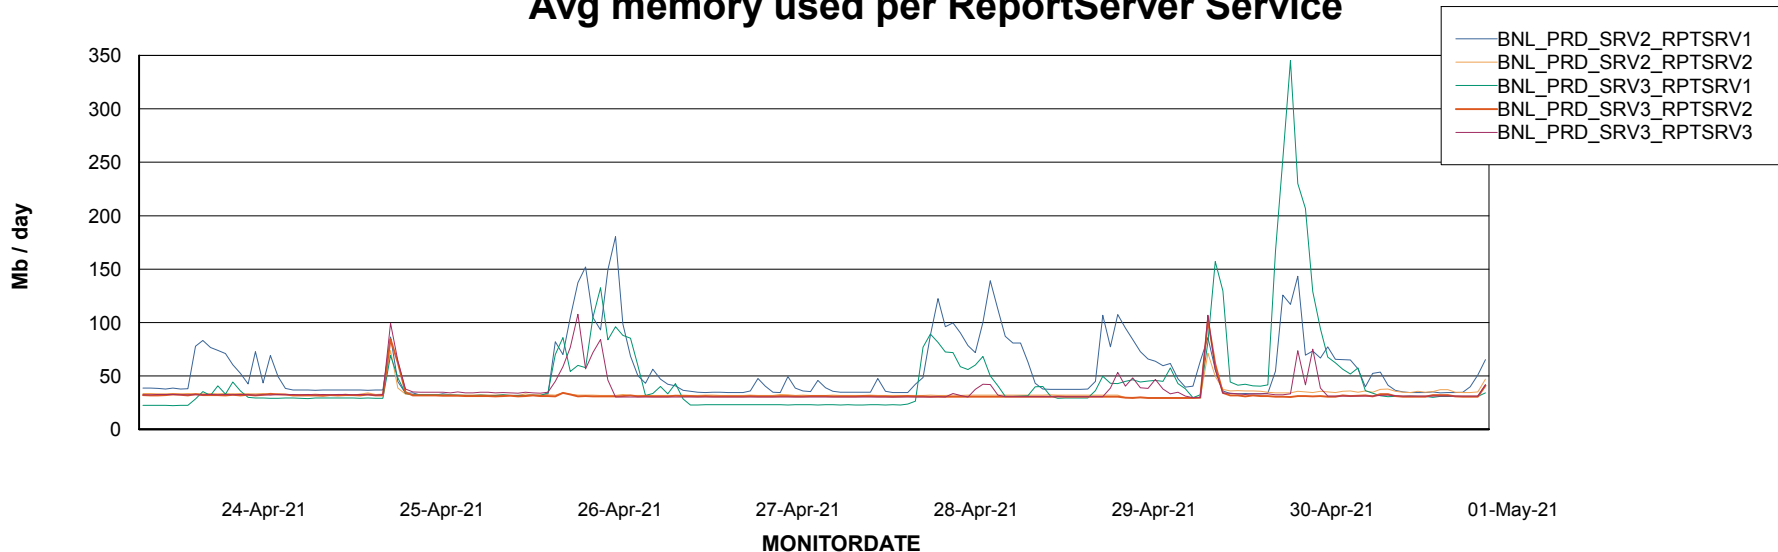

ABSolute Web Component Services

Avg memory used per ReportServer Service