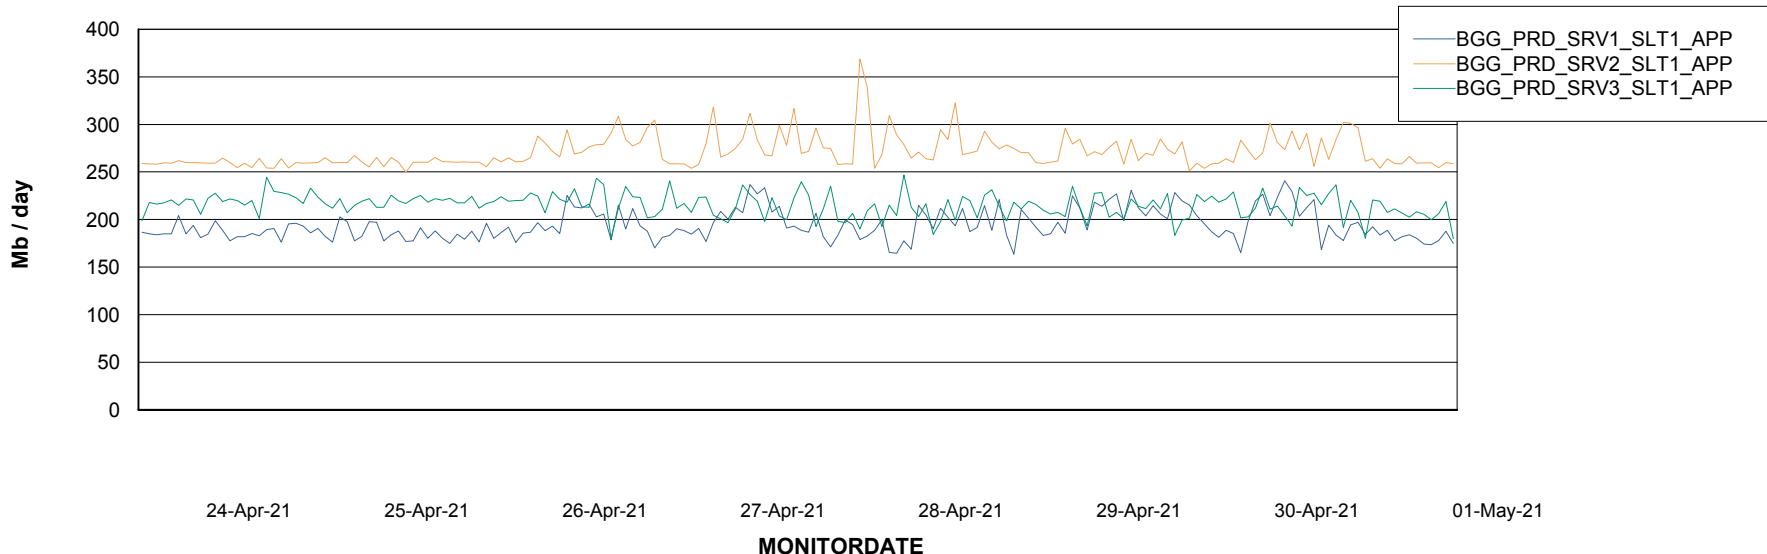

ABSSolute Application Server Services

Avg memory used per ABS Server Service