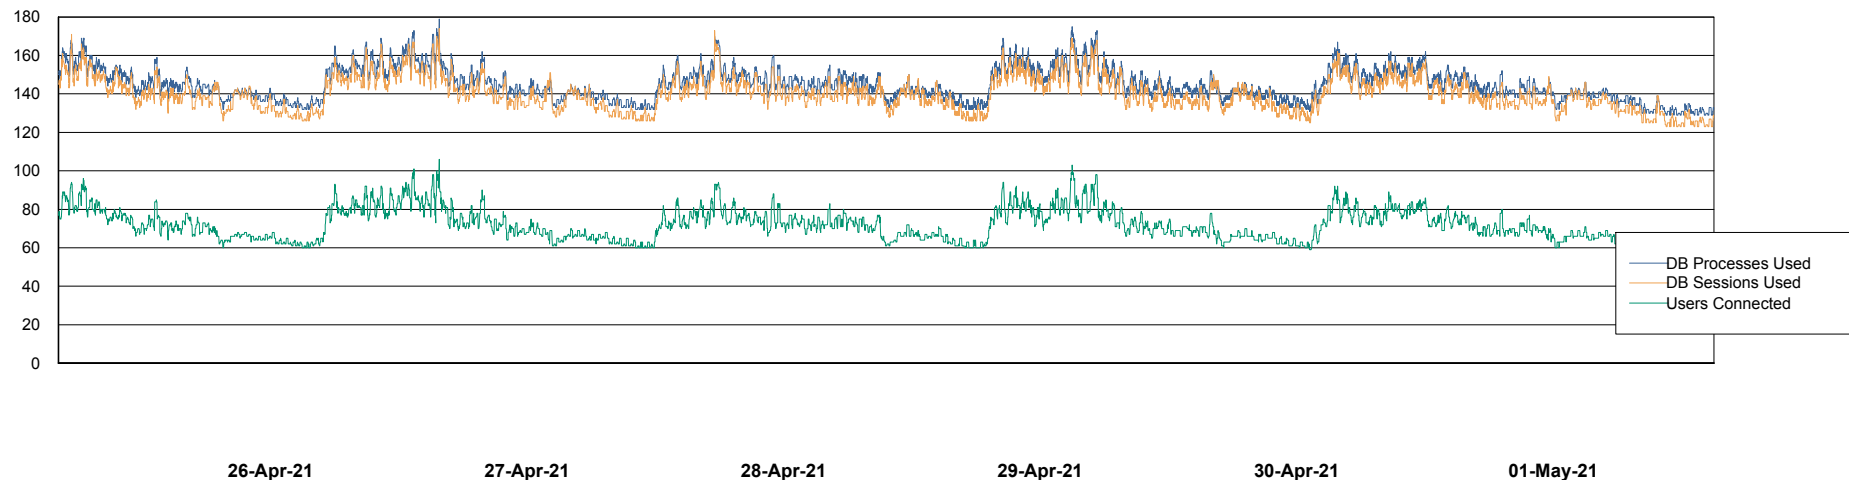

Database Performance BGGDB_Production