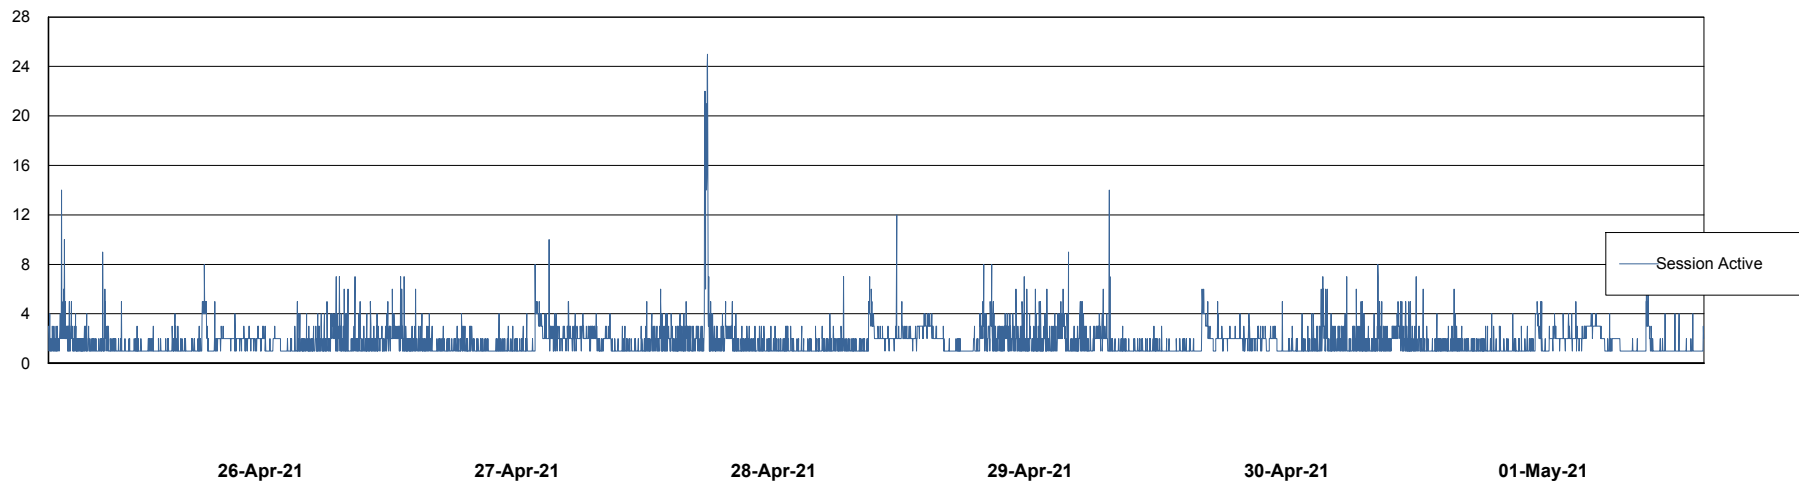

Database Performance BGGDB_Production