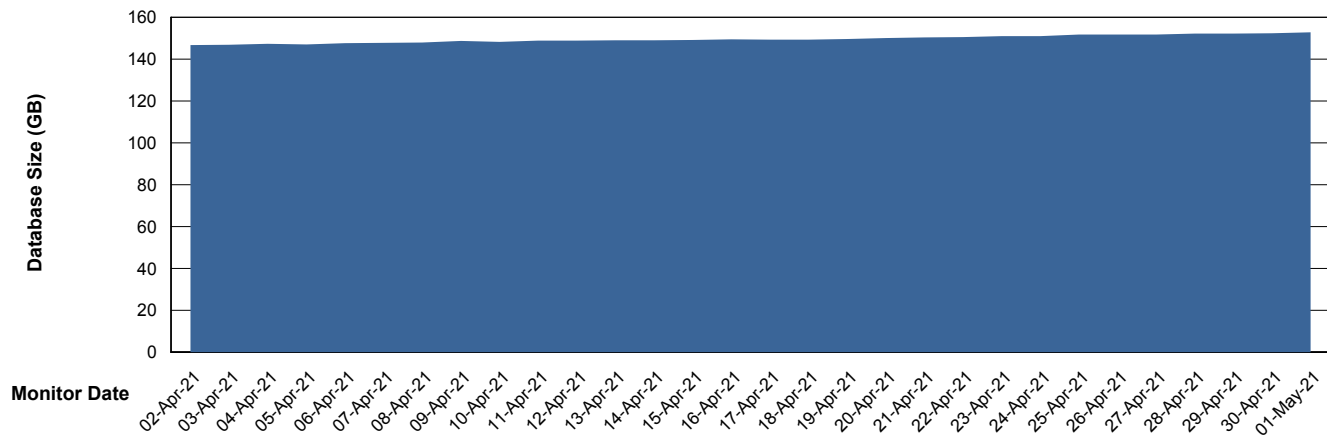

DATABASE SIZE BGGDB_BI

Database growth over last month