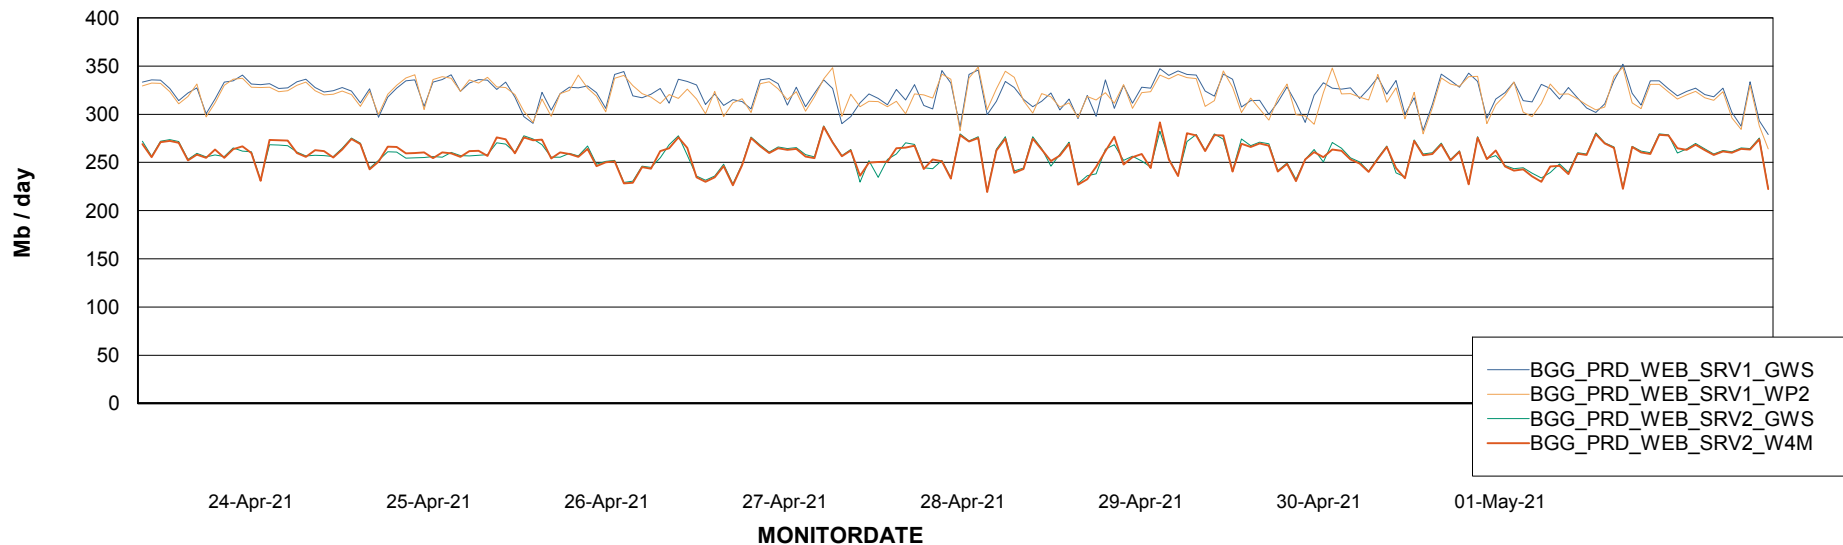

ABSSolute Web Component Services

Avg memory used per ABS Web component