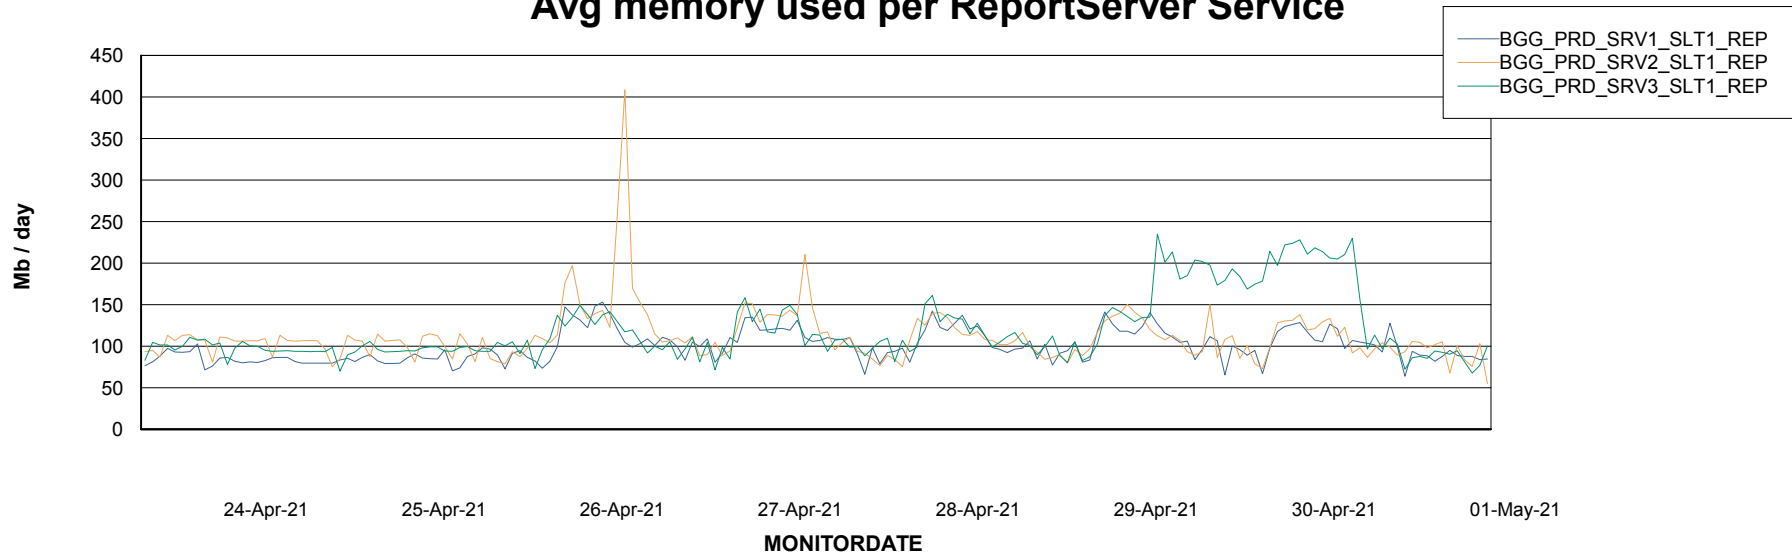

Avg memory used per ABS Server Service

Avg users per day per ABS server

Weekly SLA Customer Report

Customer BGG_Production
Database ID 58

ABSSolute Application ReportServer Services

Avg memory used per ReportServer Service