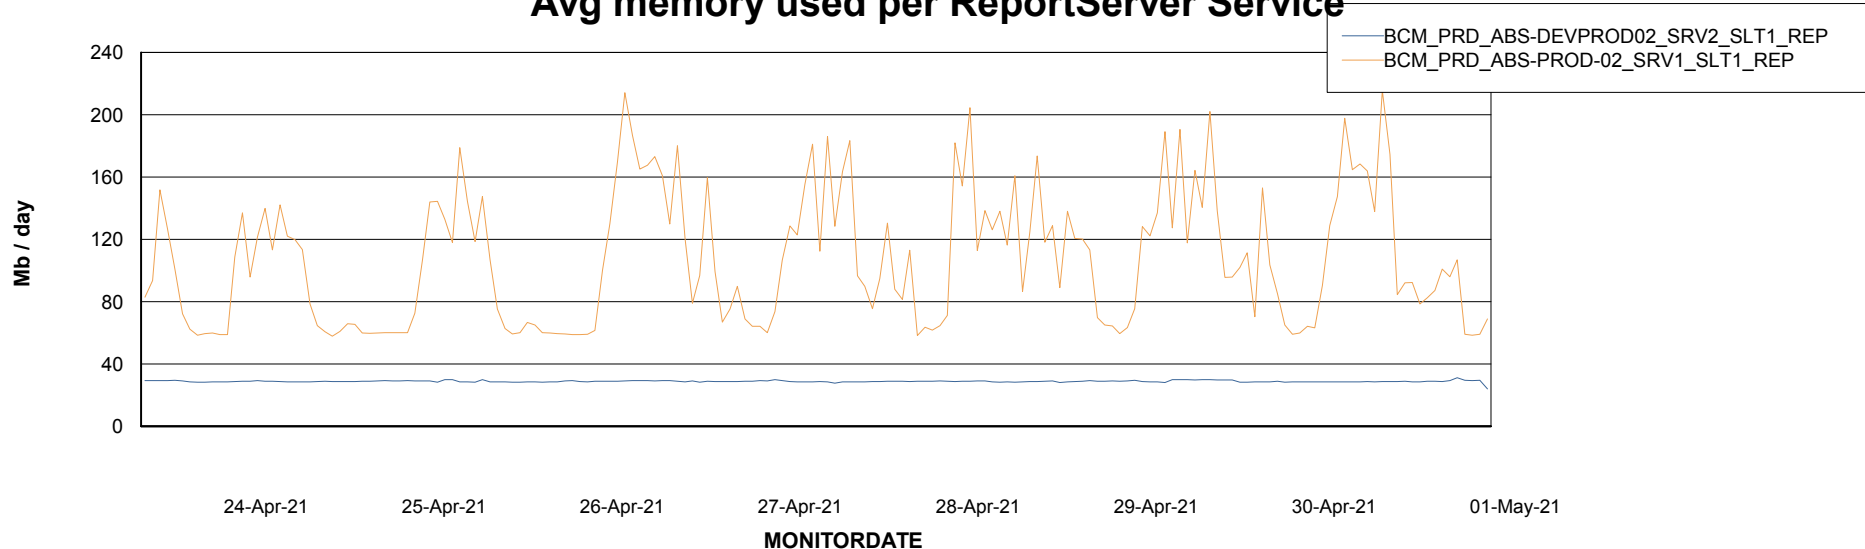

ABSSolute Application ReportServer Services

Avg memory used per ReportServer Service