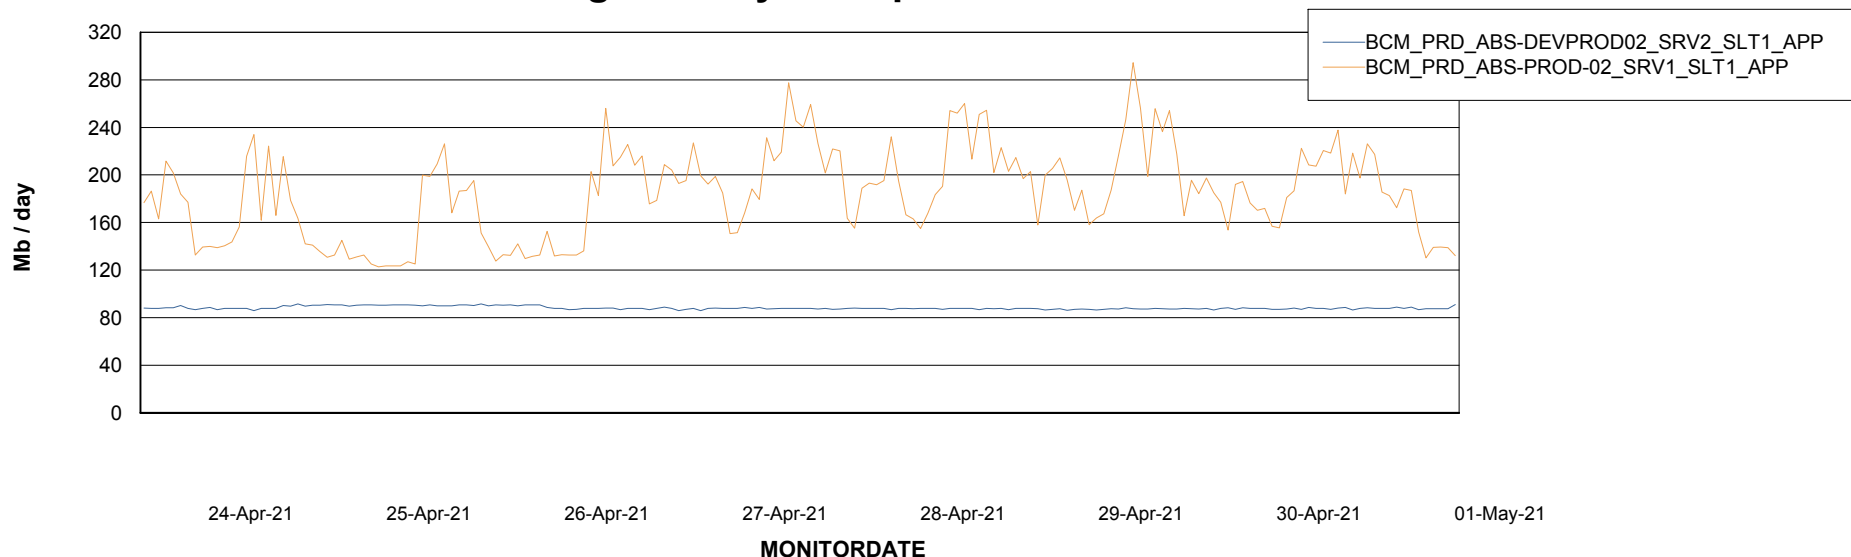

Weekly SLA Customer Report

Customer BCM_Production
 Database ID 81

DATABASE SIZE BCMDB_ABS1 Production Database

Database growth over last month

Database Tablespace BCMDB_ABS1 Production Database

Date	Tablespace Name	Filesize (Gb)	Usedsize (Gb)	Percentage free
01-May-21	ABSDATA	5	4	15
	INDX	10	8	18
30-Apr-21	ABSDATA	5	4	15
	INDX	10	8	18
29-Apr-21	ABSDATA	5	4	15
	INDX	10	8	18
28-Apr-21	ABSDATA	5	4	15
	INDX	10	8	18
27-Apr-21	ABSDATA	5	4	15
	INDX	10	8	18
26-Apr-21	ABSDATA	5	4	15
	INDX	10	8	18
25-Apr-21	ABSDATA	5	4	15
	INDX	10	8	18

Weekly SLA Customer Report

Customer BCM_Production
Database ID 81

ABSolute Application Server Services

Avg memory used per ABS Server Service

Avg users per day per ABS server

Weekly SLA Customer Report

Customer BCM_Production
Database ID 81