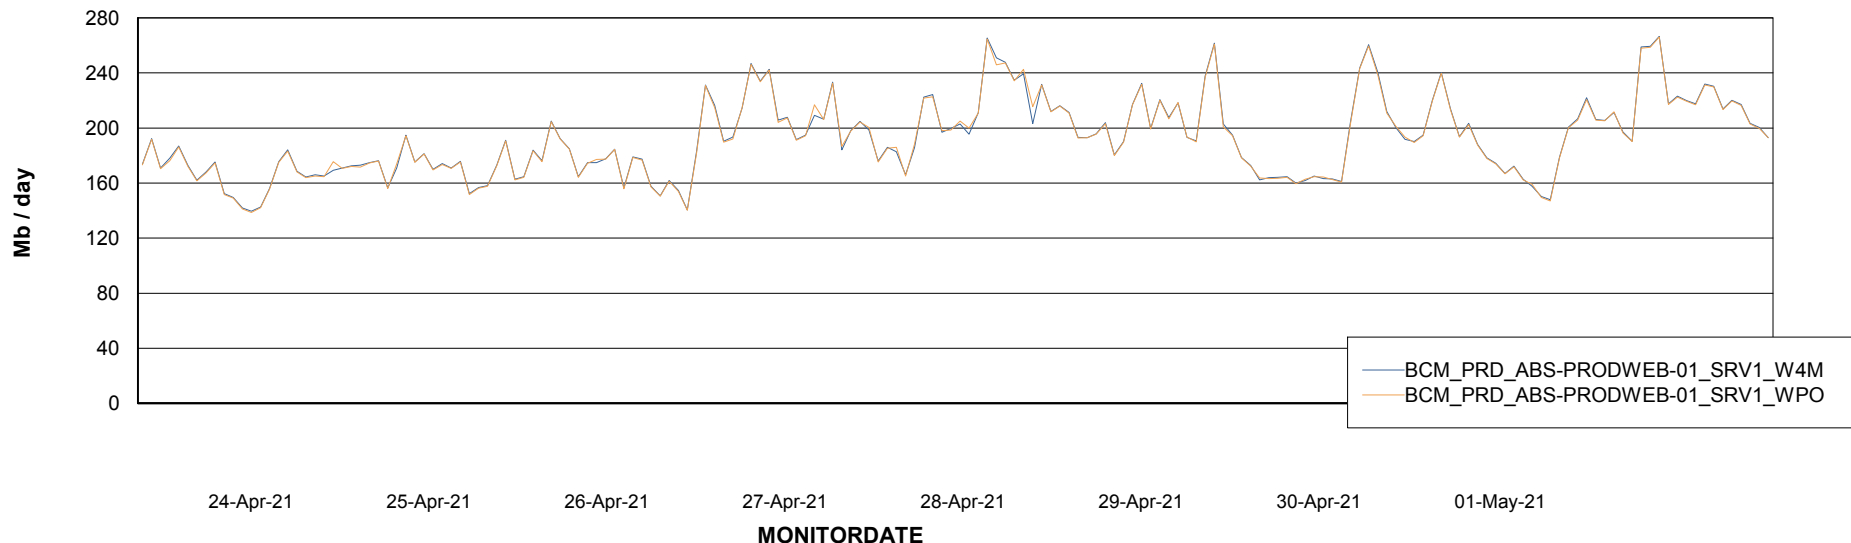

ABSSolute Application ReportServer Services

Avg memory used per ReportServer Service

Weekly SLA Customer Report

Customer BCM_Production
Database ID 81

ABSSolute Web Component Services

Avg memory used per ABS Web component