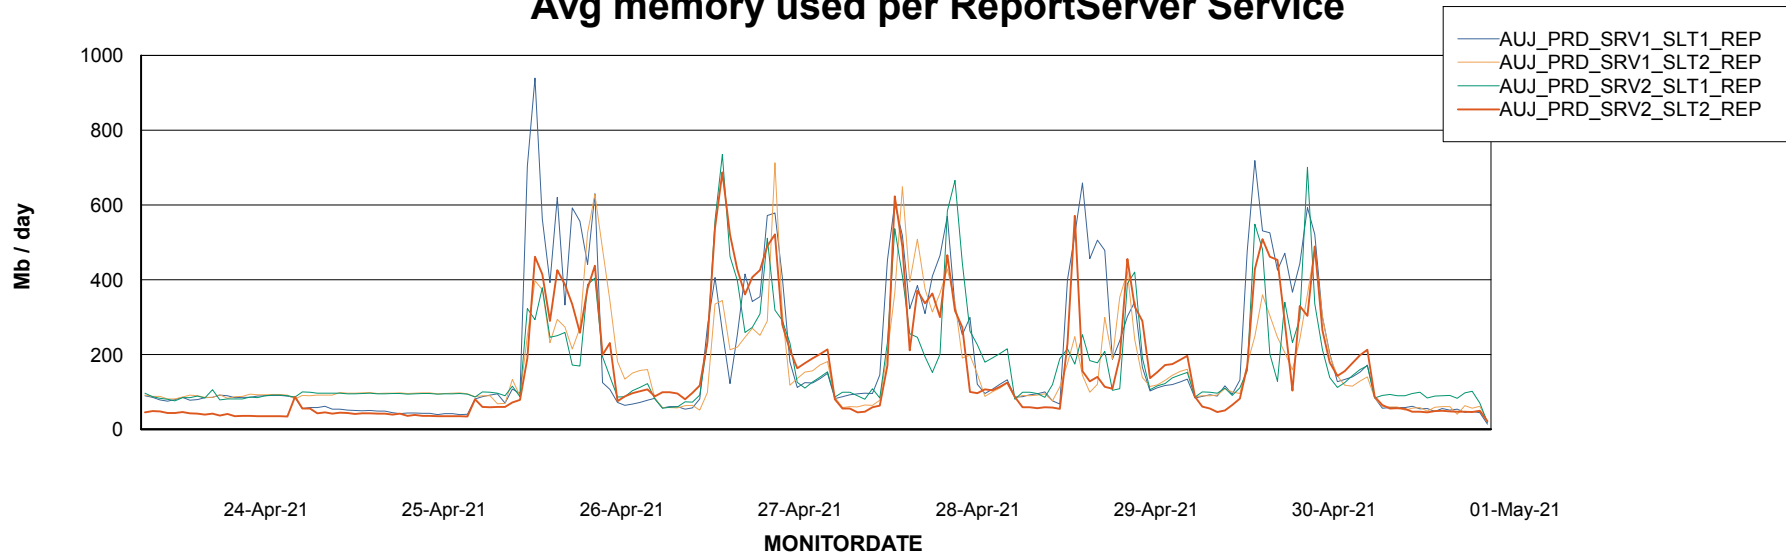

Avg memory used per ABS Server Service

Avg users per day per ABS server

Weekly SLA Customer Report

Customer AUJ_Production
Database ID 41

ABSSolute Application ReportServer Services

Avg memory used per ReportServer Service