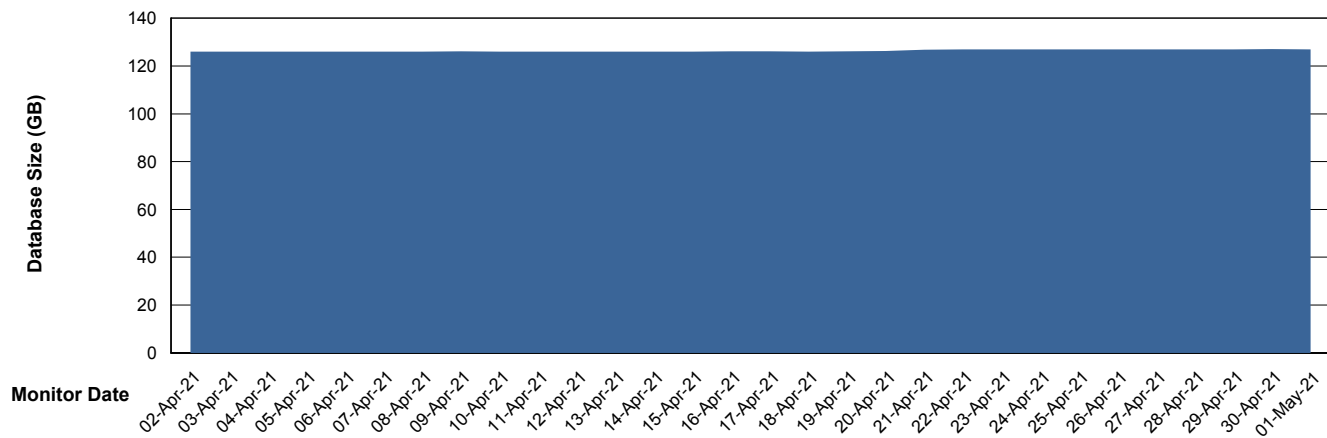

Customer AUJ_Production
Database ID 41

Database Performance AUJDB_BI_TS1

Weekly SLA Customer Report

Customer AUJ_Production
Database ID 41

DATABASE SIZE AUJ_DB4_Primary

Database growth over last month

DATABASE SIZE AUJDB_BI

Database growth over last month

Weekly SLA Customer Report

Customer AUJ_Production
Database ID 41

DATABASE SIZE AUJDB_BI_TS1

Database growth over last month

Weekly SLA Customer Report

Customer AUJ_Production
Database ID 41