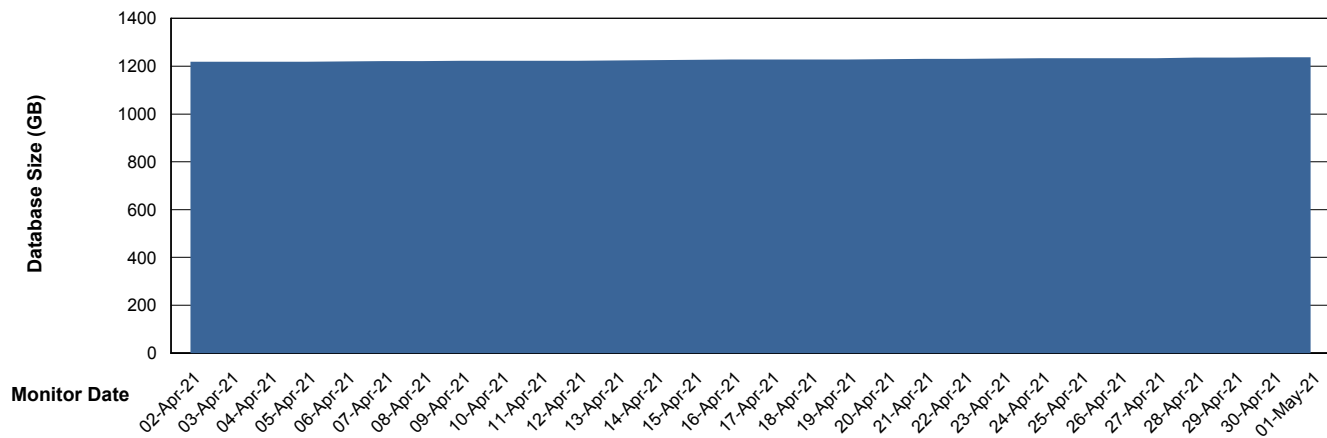

Customer AUJ_Production
Database ID 41

Database Performance AUJDB_BI_TS1

Weekly SLA Customer Report

Customer AUJ_Production
Database ID 41

DATABASE SIZE AUJ_DB4_Primary

Database growth over last month

DATABASE SIZE AUJDB_BI

Database growth over last month

Weekly SLA Customer Report

Customer AUJ_Production
Database ID 41

DATABASE SIZE AUJDB_BI_TS1

Database growth over last month

Weekly SLA Customer Report

Customer AUJ_Production
Database ID 41