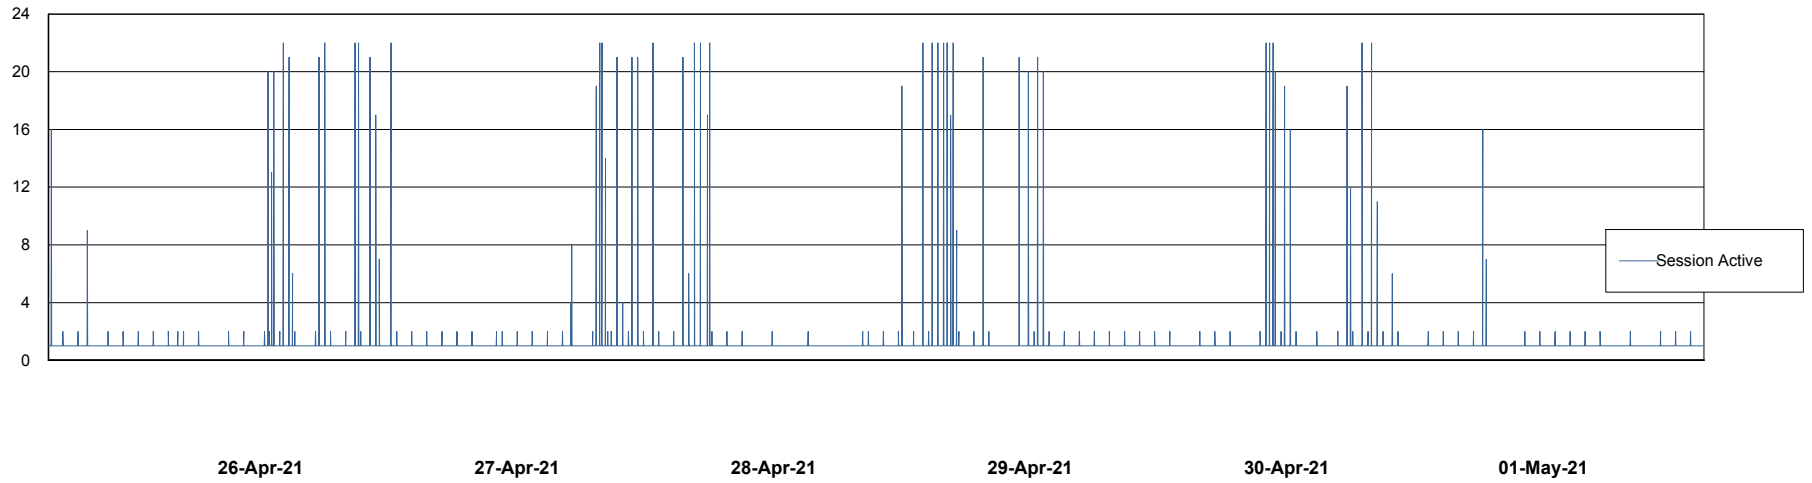

Weekly SLA Customer Report

Customer AUJ_Production
Database ID 41

Database Performance AUJ_DB4_Primary

Weekly SLA Customer Report

Customer AUJ_Production
Database ID 41

Database Performance AUJ_DB5_Standby

Weekly SLA Customer Report

Customer AUJ_Production
Database ID 41

Database Performance AUJ_DB6_Standby2

Weekly SLA Customer Report

Customer AUJ_Production
Database ID 41

Database Performance AUJDB_BI

Weekly SLA Customer Report