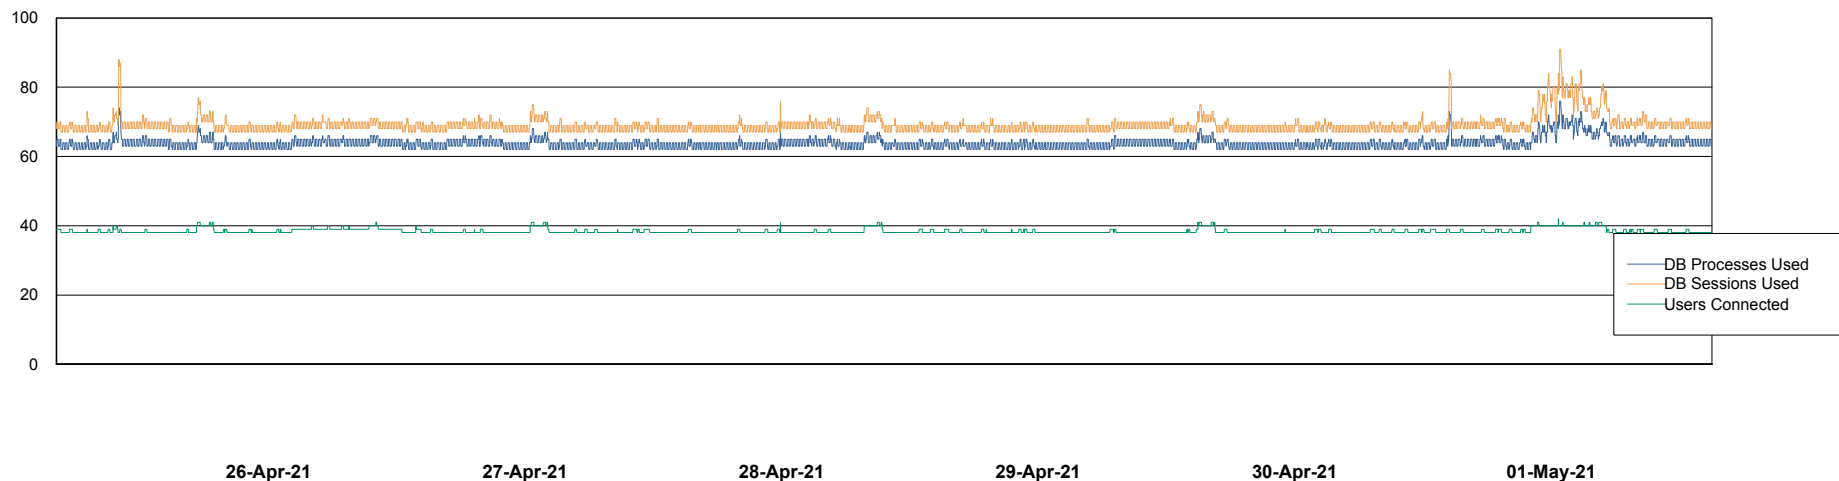

Database Performance AUJDB_BI_TS1