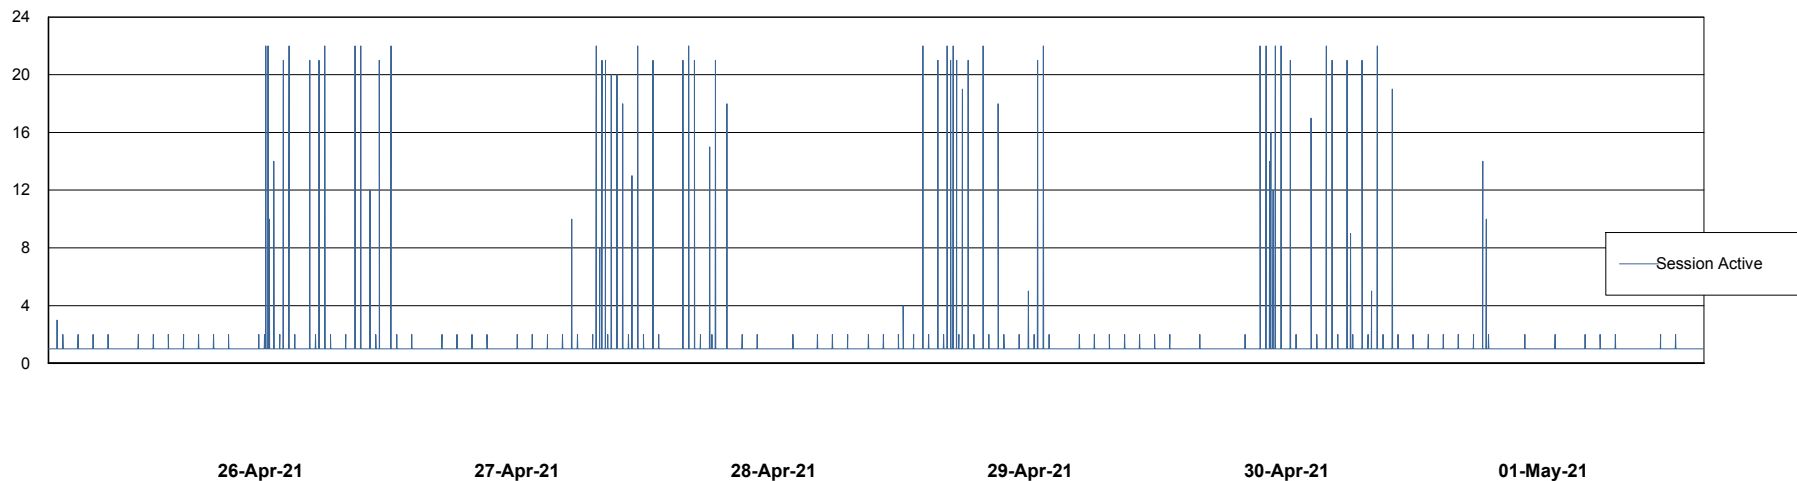

Weekly SLA Customer Report

Customer AUJ_Production
Database ID 41

Database Performance AUJ_DB4_Primary

Weekly SLA Customer Report

Customer AUJ_Production
Database ID 41

Database Performance AUJ_DB5_Standby

Weekly SLA Customer Report

Customer AUJ_Production
Database ID 41

Database Performance AUJ_DB6_Standby2

Weekly SLA Customer Report

Customer AUJ_Production
Database ID 41

Database Performance AUJDB_BI

Weekly SLA Customer Report