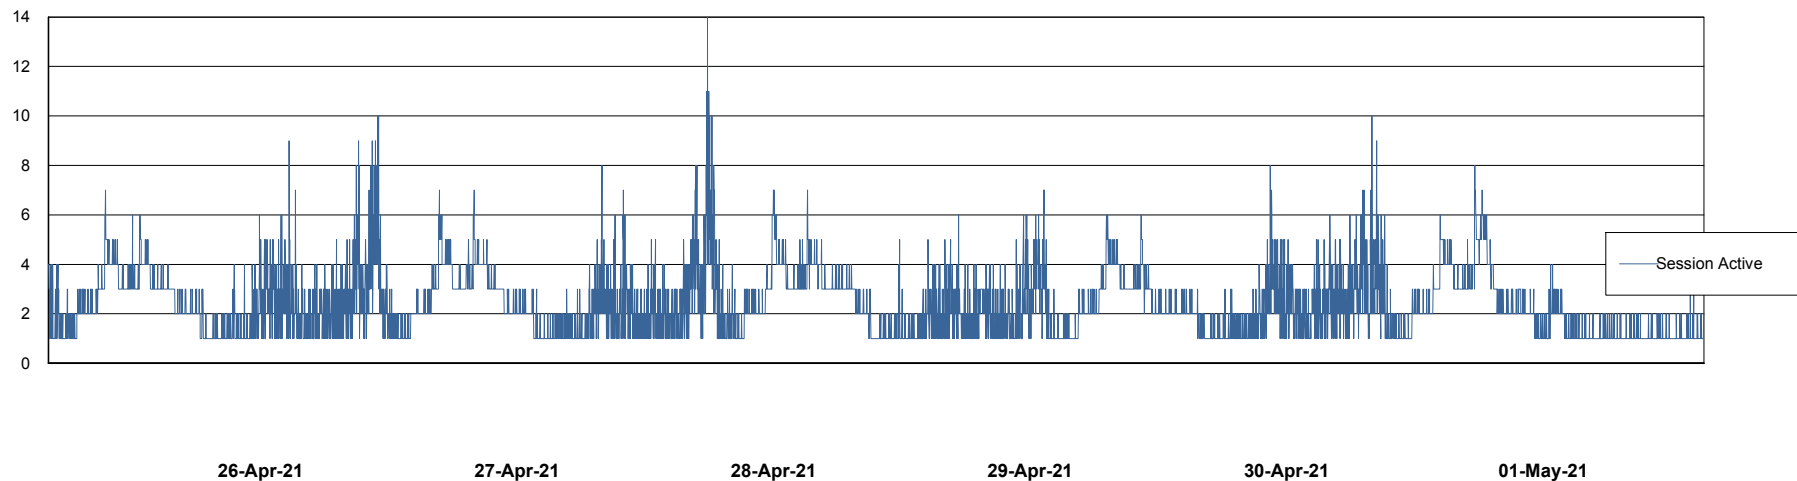

Weekly SLA Customer Report

Customer AUJ_Production
Database ID 41

Harddisk Usage AUJ_PRD_ORACLE_BI1

	Free disk space on / (%)	Total disk space on / (Gb)	Used disk space on / (Gb)
01-May-21	22	526	391
30-Apr-21	22	526	388
29-Apr-21	22	526	388
28-Apr-21	22	526	388
27-Apr-21	22	526	387
26-Apr-21	22	526	387
25-Apr-21	22	526	390

Weekly SLA Customer Report

Customer AUJ_Production
Database ID 41

Database Performance AUJ_DB4_Primary

Weekly SLA Customer Report

Customer AUJ_Production
Database ID 41

Database Performance AUJ_DB5_Standby