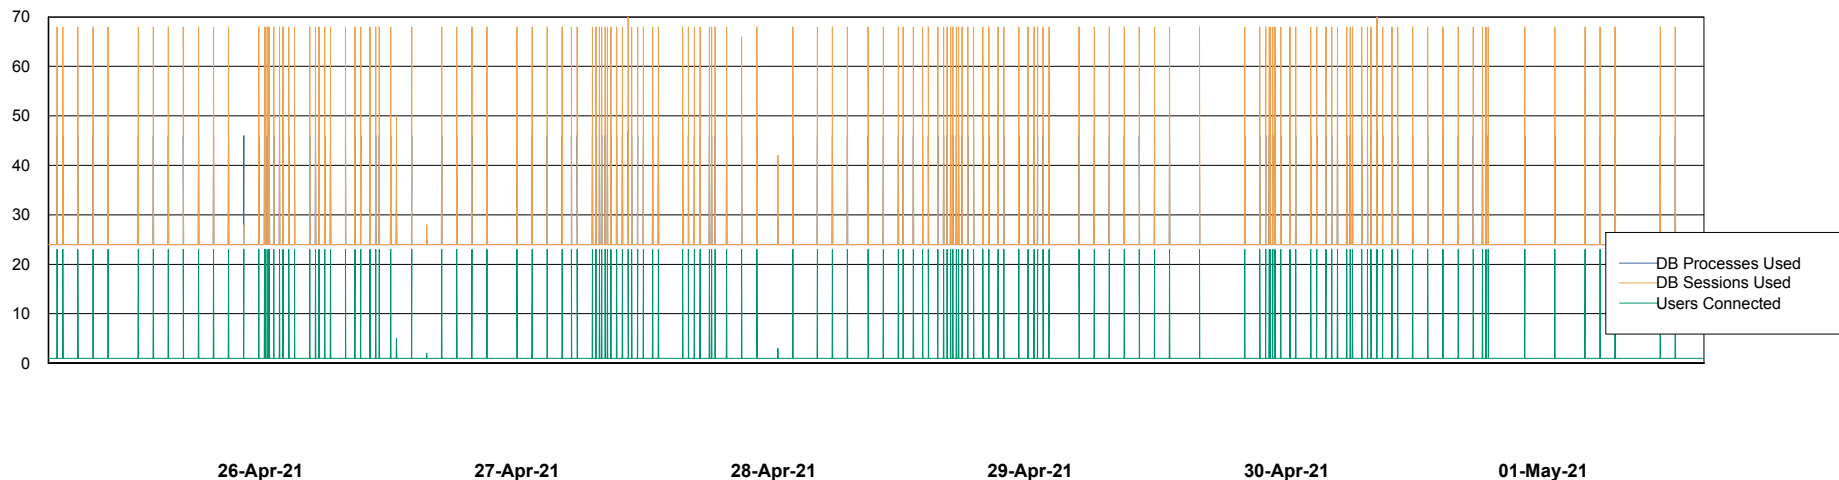

Weekly SLA Customer Report

Customer AUJ_Production
Database ID 41

Database Performance AUJ_DB4_Primary

Weekly SLA Customer Report

Customer AUJ_Production
Database ID 41

Database Performance AUJ_DB5_Standby

Weekly SLA Customer Report

Customer AUJ_Production
Database ID 41

Database Performance AUJ_DB6_Standby2

Weekly SLA Customer Report

Customer AUJ_Production
Database ID 41

Database Performance AUJDB_BI

Weekly SLA Customer Report