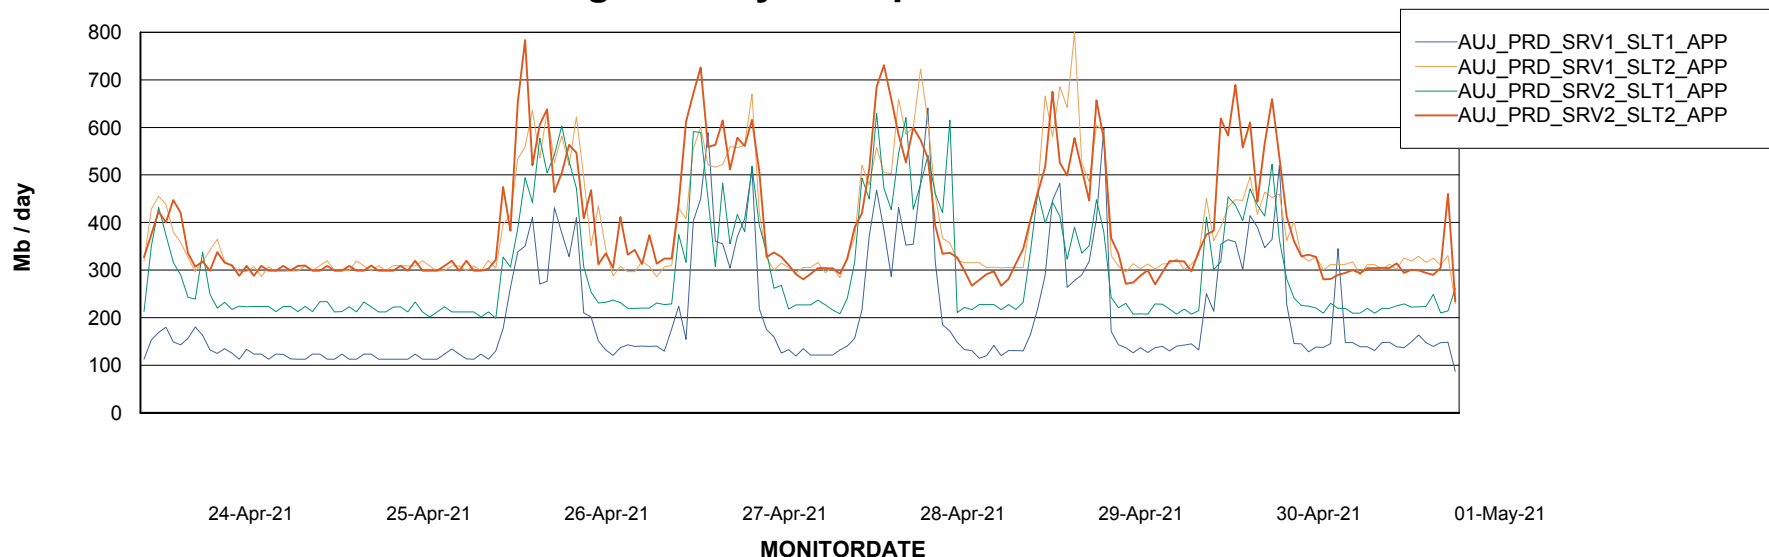

ABSSolute Application Server Services

Avg memory used per ABS Server Service