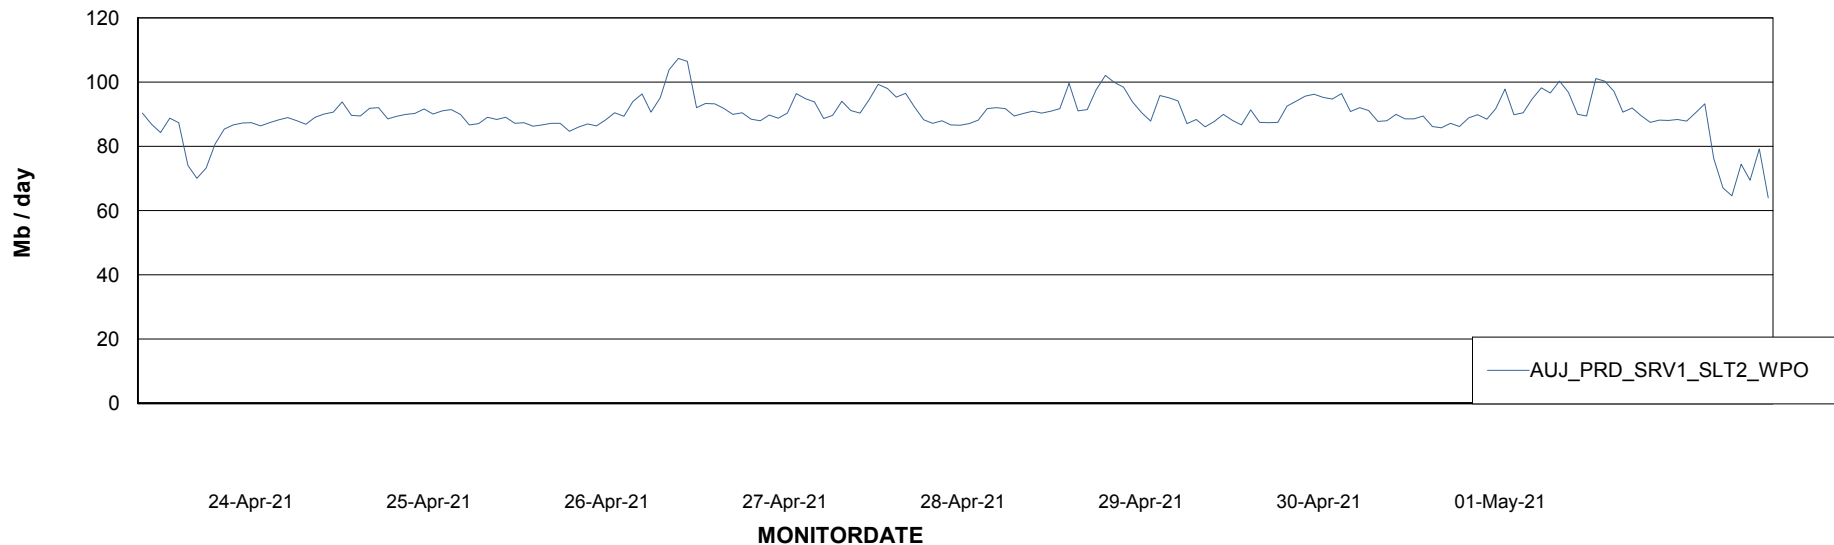

ABSSolute Web Component Services

Avg memory used per ABS Web component