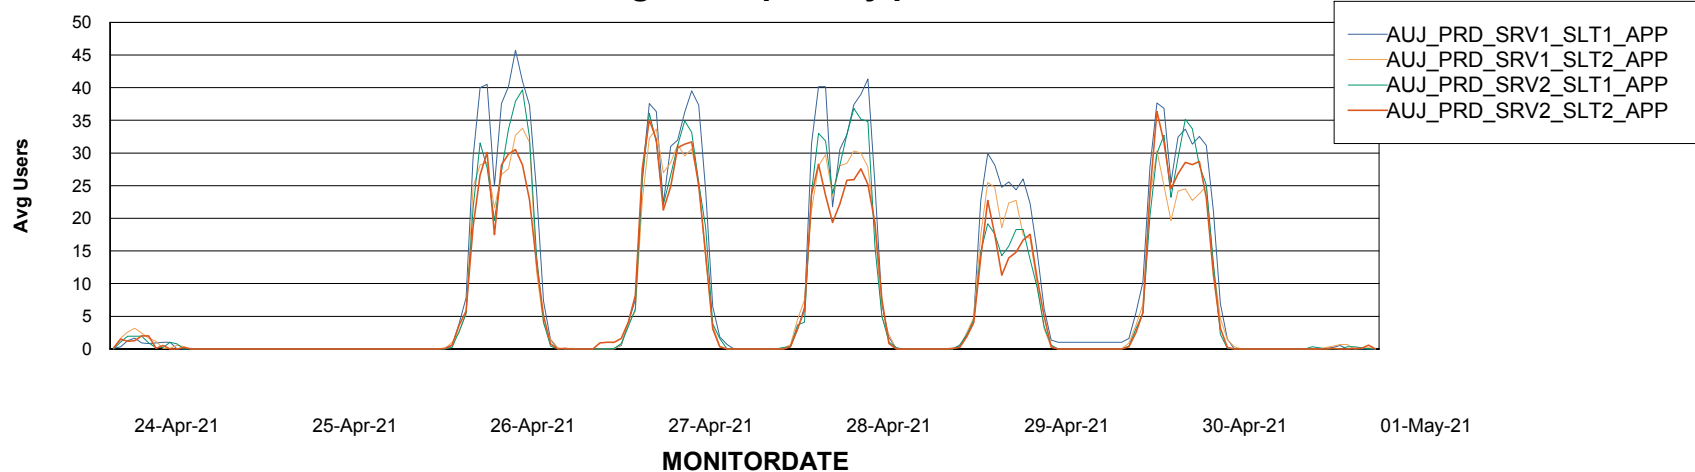

Avg users per day per ABS server