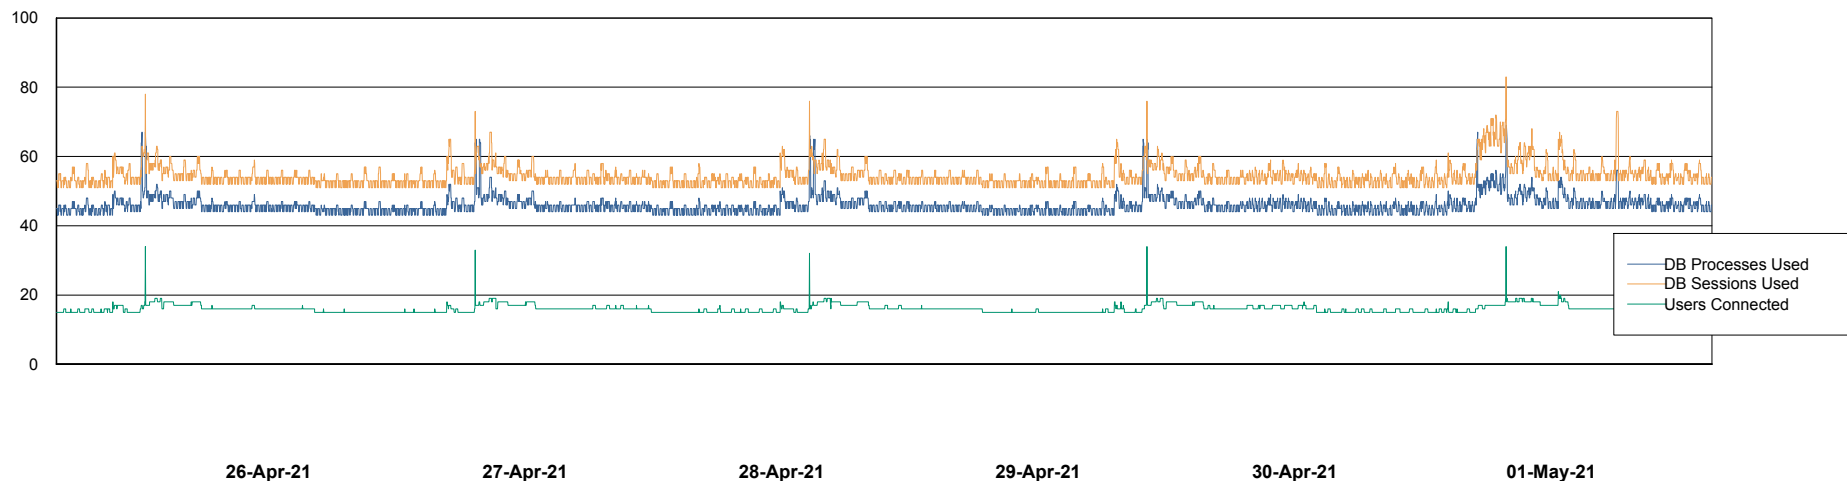

Weekly SLA Customer Report

Customer AUJ_Production
Database ID 41

Database Performance AUJ_DB6_Standby2

Weekly SLA Customer Report

Customer AUJ_Production
Database ID 41

Database Performance AUJDB_BI

Weekly SLA Customer Report