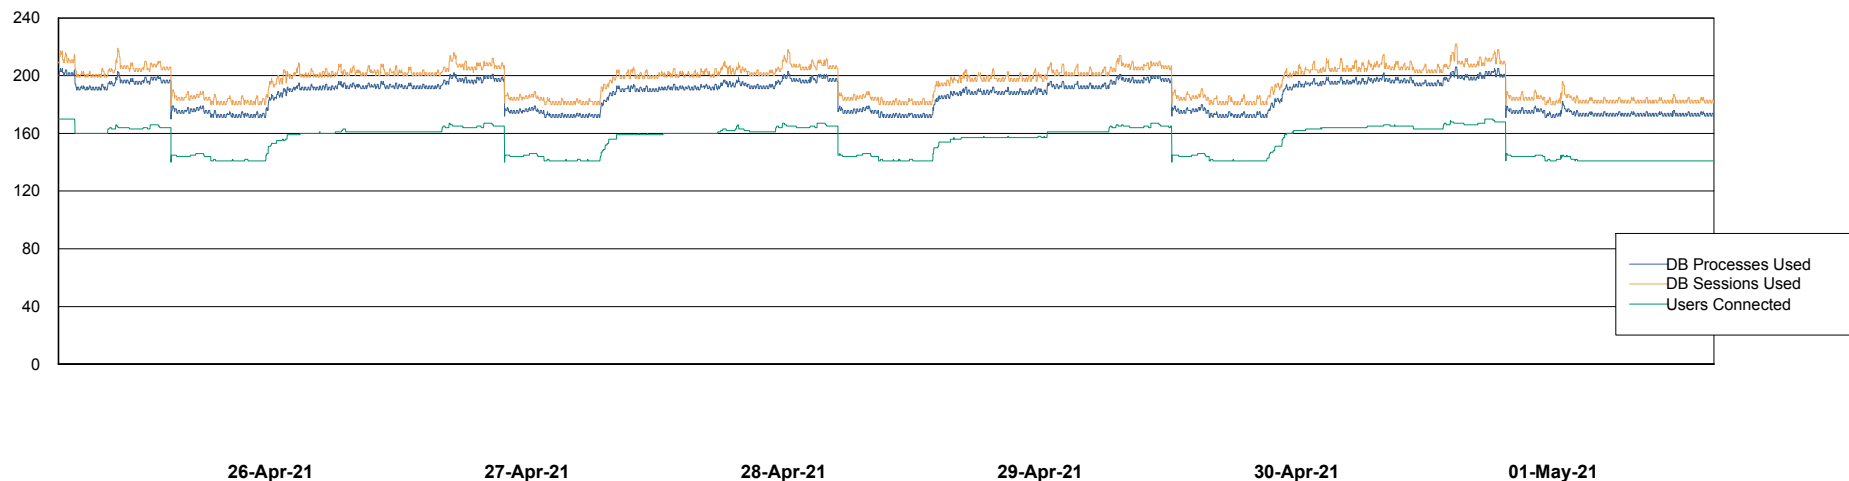

Weekly SLA Customer Report

Customer AUJ_Production
Database ID 41

Harddisk Usage AUJ_PRD_ORACLE_BI1

	Free disk space on / (%)	Total disk space on / (Gb)	Used disk space on / (Gb)
01-May-21	22	526	391
30-Apr-21	22	526	388
29-Apr-21	22	526	388
28-Apr-21	22	526	388
27-Apr-21	22	526	387
26-Apr-21	22	526	387
25-Apr-21	22	526	390

Weekly SLA Customer Report

Customer AUJ_Production
Database ID 41

Database Performance AUJ_DB4_Primary

Weekly SLA Customer Report

Customer AUJ_Production
Database ID 41

Database Performance AUJ_DB5_Standby