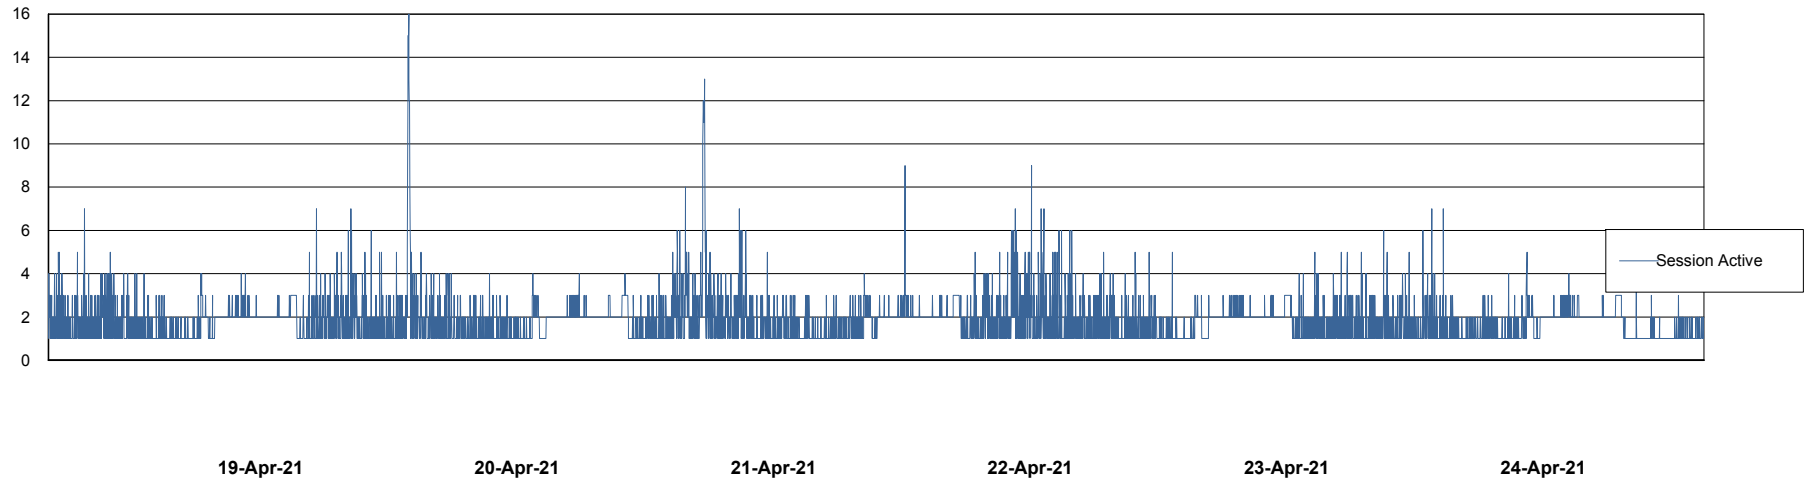

Weekly SLA Customer Report

Customer VOS_Production
Database ID 68

Database Performance VOSBIDB_Production

19-Apr-21 20-Apr-21 21-Apr-21 22-Apr-21 23-Apr-21 24-Apr-21

19-Apr-21 20-Apr-21 21-Apr-21 22-Apr-21 23-Apr-21 24-Apr-21

Weekly SLA Customer Report

Customer VOS_Production
Database ID 68

Database Performance VOSDB_Production

Weekly SLA Customer Report

Customer VOS_Production
Database ID 68

Database Performance VOSDB_Standby

Weekly SLA Customer Report