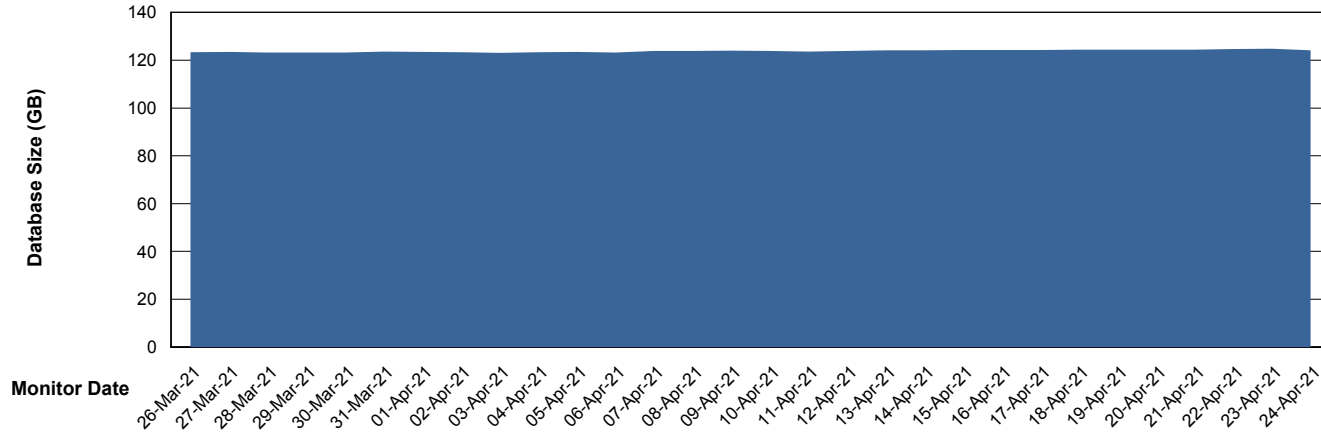

Weekly SLA Customer Report

Customer VOS_Production
Database ID 68

Database Performance VOSBIDB_Production

19-Apr-21 20-Apr-21 21-Apr-21 22-Apr-21 23-Apr-21 24-Apr-21

19-Apr-21 20-Apr-21 21-Apr-21 22-Apr-21 23-Apr-21 24-Apr-21

Weekly SLA Customer Report

Customer VOS_Production
Database ID 68

Database Performance VOSDB_Production

Weekly SLA Customer Report

Customer VOS_Production
Database ID 68

Database Performance VOSDB_Standby

Weekly SLA Customer Report

Customer VOS_Production
Database ID 68

DATABASE SIZE VOSBIDB_Production

Database growth over last month

DATABASE SIZE VOSDB_Production

Database growth over last month

Weekly SLA Customer Report

Customer VOS_Production
 Database ID 68