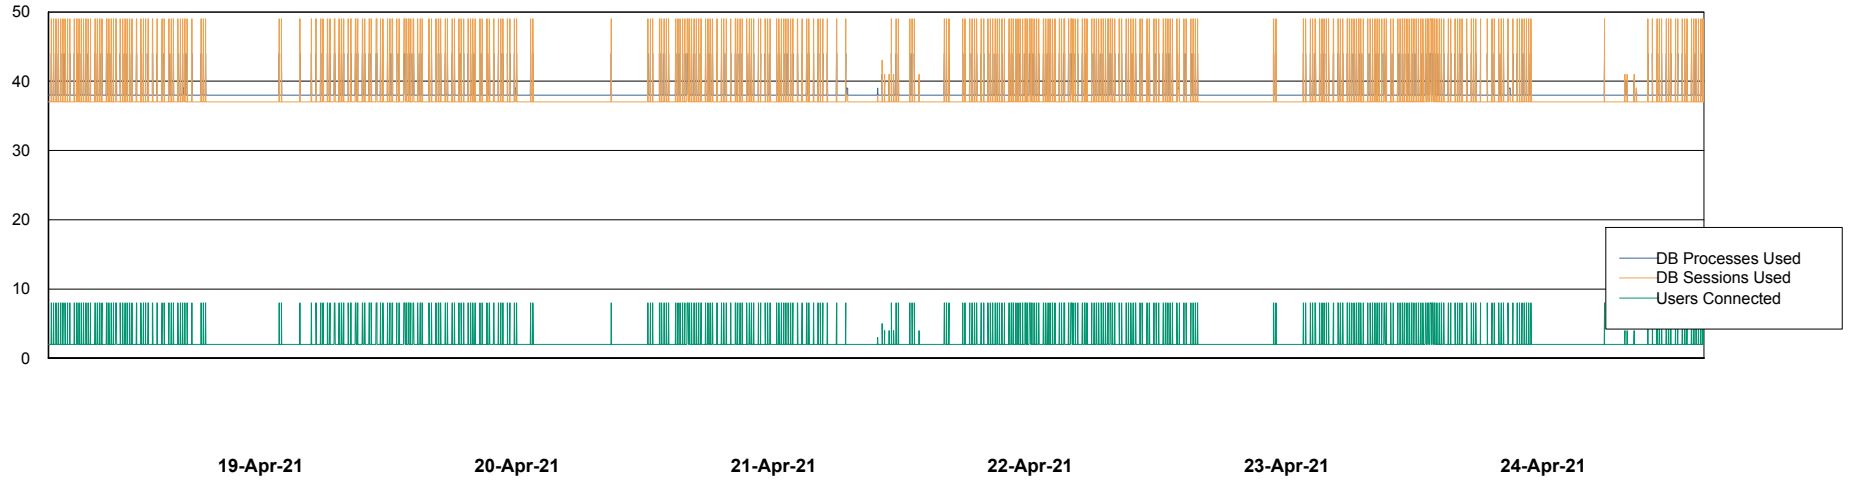

Weekly SLA Customer Report

Customer VOS_Production
Database ID 68

Database Performance VOSDB_Production

Weekly SLA Customer Report

Customer VOS_Production
Database ID 68

Database Performance VOSDB_Standby

Weekly SLA Customer Report