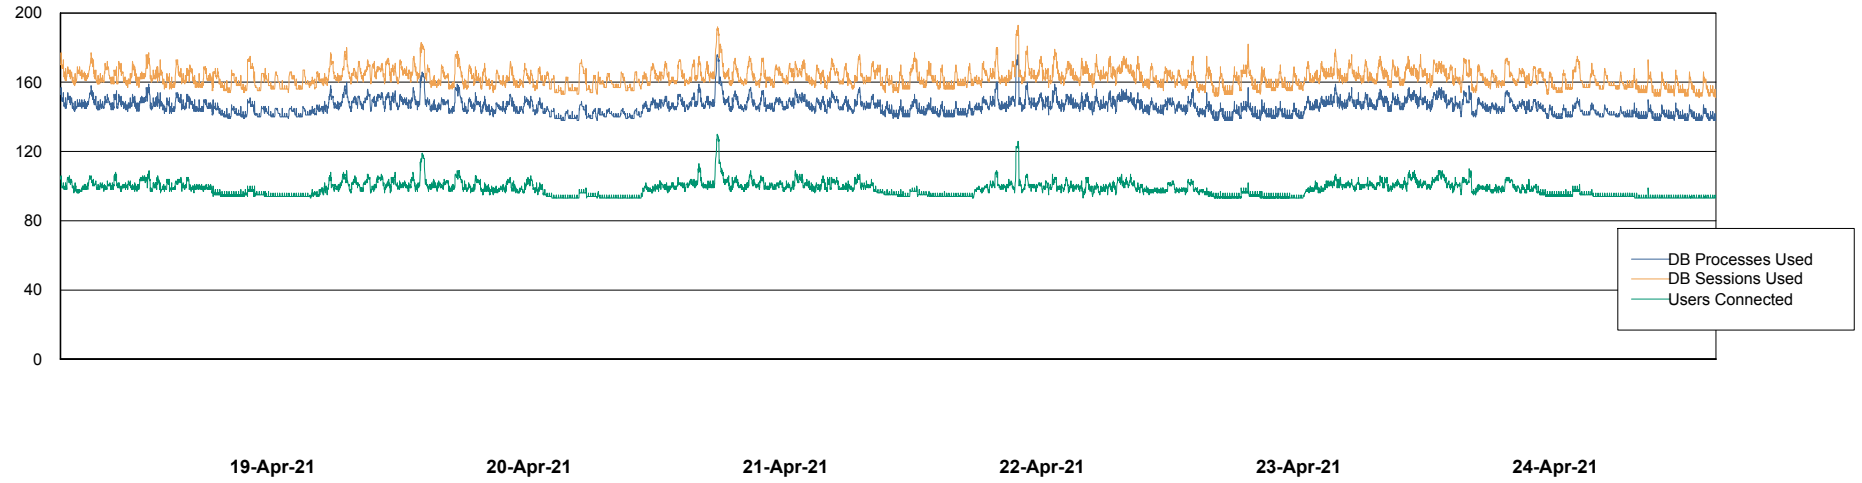

Database Performance VOSDB_Production