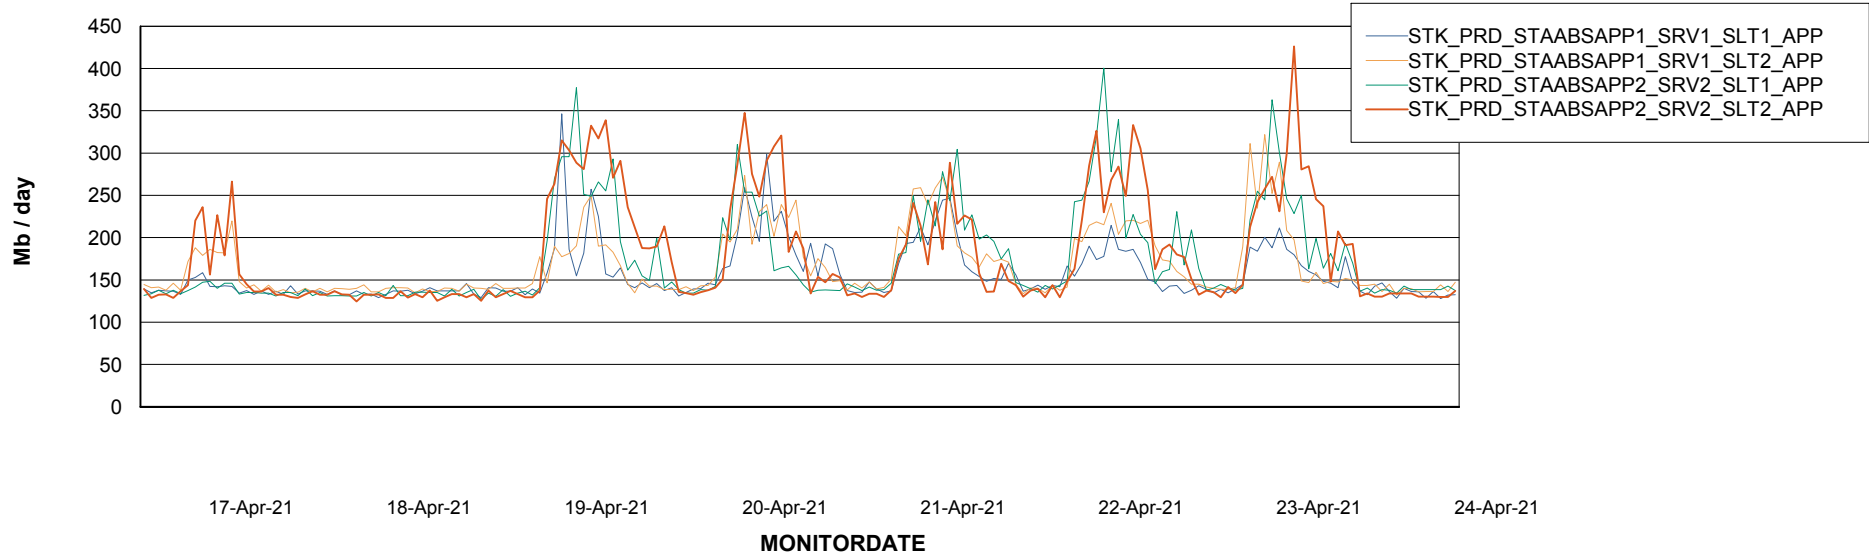

ABSSolute Application Server Services

Avg memory used per ABS Server Service