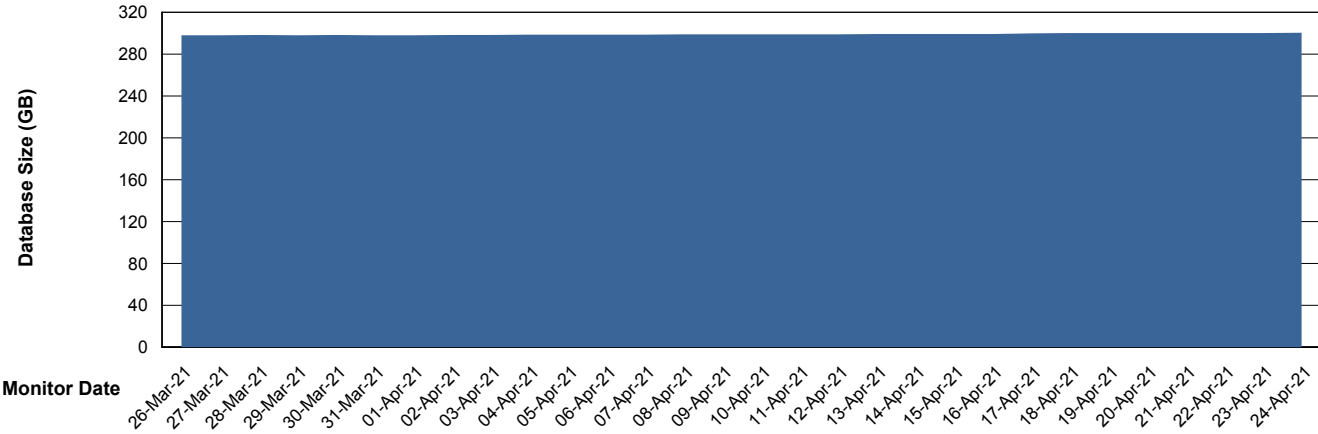

Database growth over last month

Database Tablespace STKDB_ABS1 Production Database

Date	Tablespace Name	Filesize (Gb)	Usedsize (Gb)	Percentage free
24-Apr-21	ABSDATA	177	122	31
	INDX	206	171	17
23-Apr-21	ABSDATA	177	122	31
	INDX	206	171	17
22-Apr-21	ABSDATA	177	122	31
	INDX	206	171	17
21-Apr-21	ABSDATA	177	122	31
	INDX	206	171	17
20-Apr-21	ABSDATA	177	122	31
	INDX	206	171	17
19-Apr-21	ABSDATA	177	122	31
	INDX	206	171	17
18-Apr-21	ABSDATA	177	122	31
	INDX	206	171	17