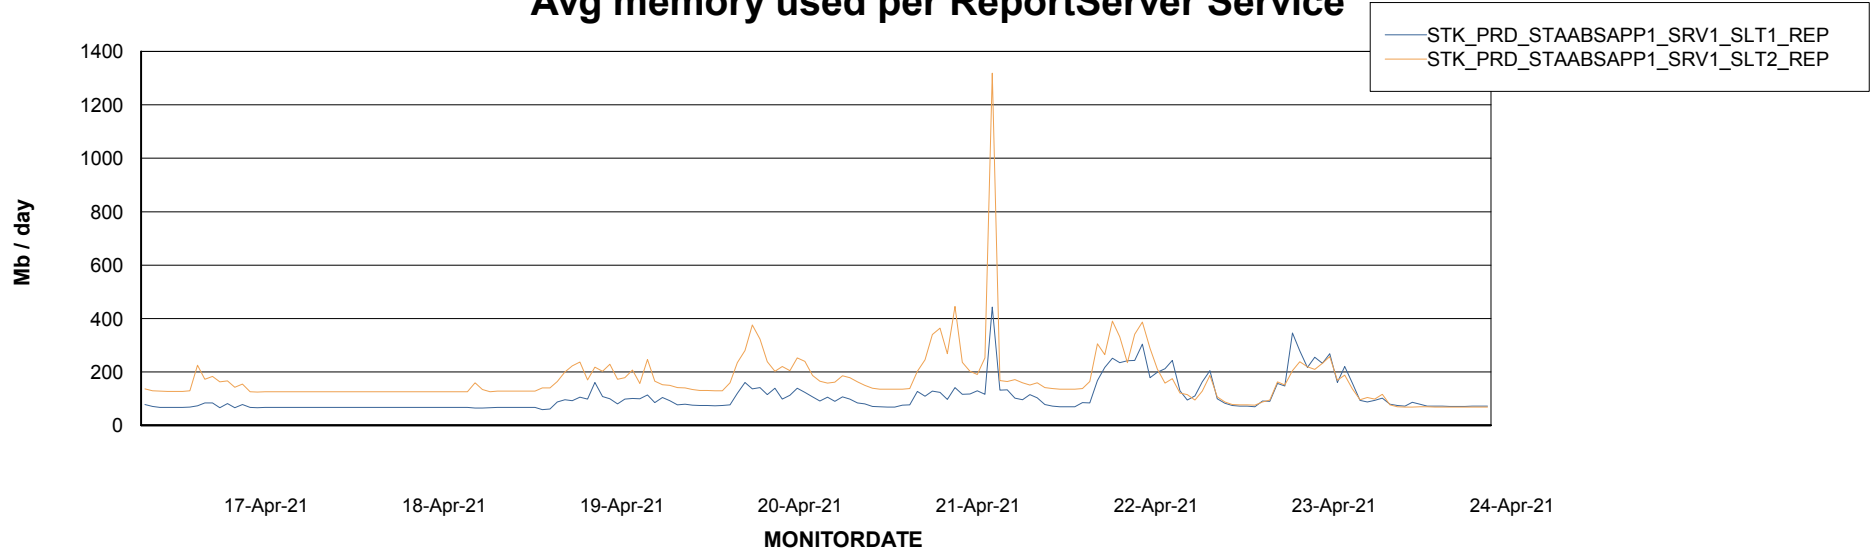

Avg memory used per ABS Server Service

Avg users per day per ABS server

Weekly SLA Customer Report

Customer STK_Production
Database ID 82

ABSSolute Application ReportServer Services

Avg memory used per ReportServer Service