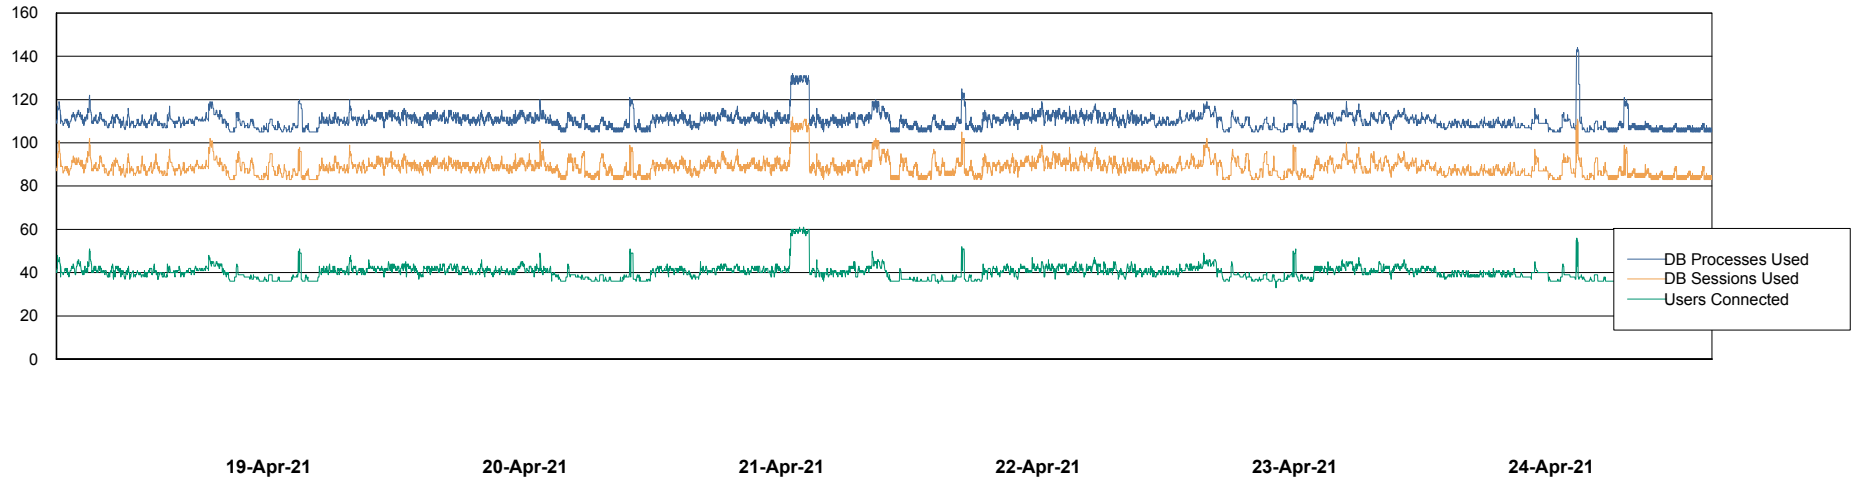

Weekly SLA Customer Report

Customer STK_Production
 Database ID 82

Harddisk Usage STK_STAABSDB2 Standby DB Server

	Free disk space on c: (%)	Total disk space on c: (Gb)	Free disk space on d: (%)	Total disk space on d: (Gb)	Free disk space on e: (%)	Total disk space on e: (Gb)
24-Apr-21	71	99	43	350	24	1,000
23-Apr-21	71	99	43	350	24	1,000
22-Apr-21	71	99	43	350	24	1,000
21-Apr-21	71	99	43	350	24	1,000
20-Apr-21	71	99	42	350	24	1,000
19-Apr-21	71	99	43	350	24	1,000
18-Apr-21	71	99	43	350	24	1,000

Weekly SLA Customer Report

Customer STK_Production
Database ID 82

Database Performance STKDB_ABS1 Production Database

Weekly SLA Customer Report

Customer STK_Production
Database ID 82

Database Performance STKDB_ABS1SB Standby Database