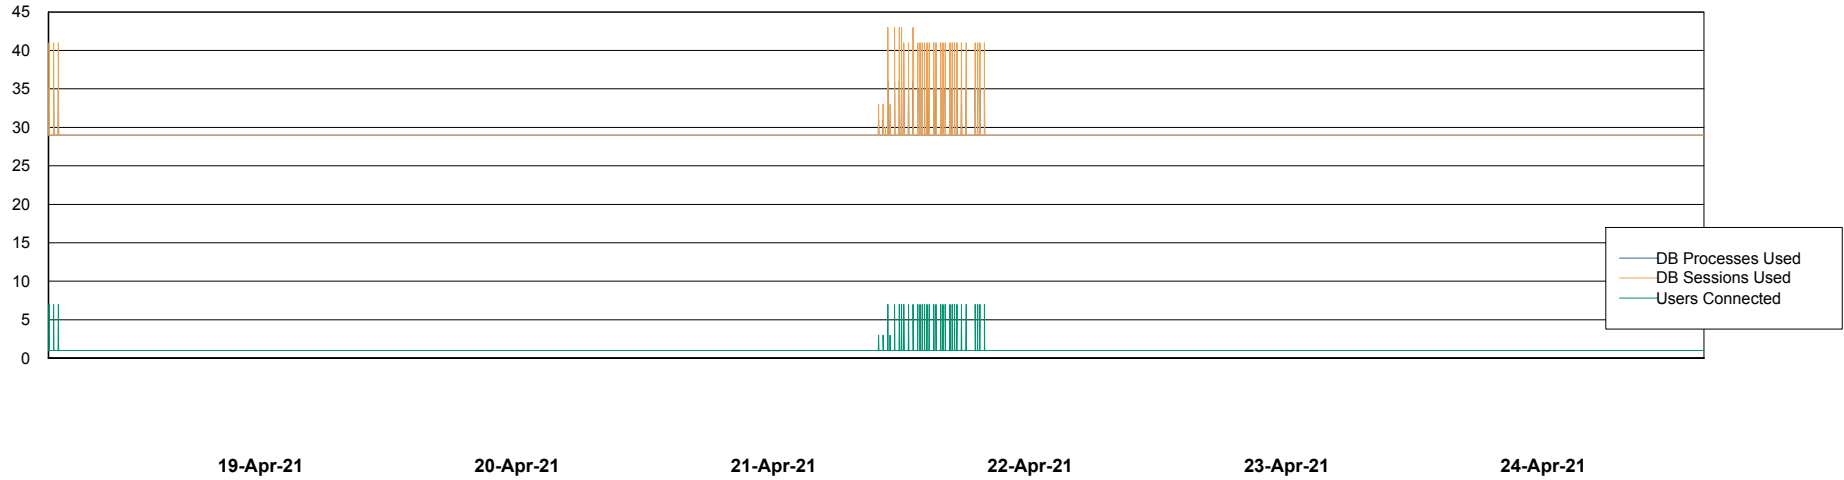

Weekly SLA Customer Report

Customer SPO_Production Silver
Database ID 57

Database Performance SPODB_BI

Weekly SLA Customer Report

Customer SPO_Production Silver
Database ID 57

Database Performance SPODB_Production

Weekly SLA Customer Report

Customer SPO_Production Silver
Database ID 57

Database Performance SPODB_Standby

Weekly SLA Customer Report

Customer SPO_Production Silver
Database ID 57

DATABASE SIZE SPODB_BI

Database growth over last month