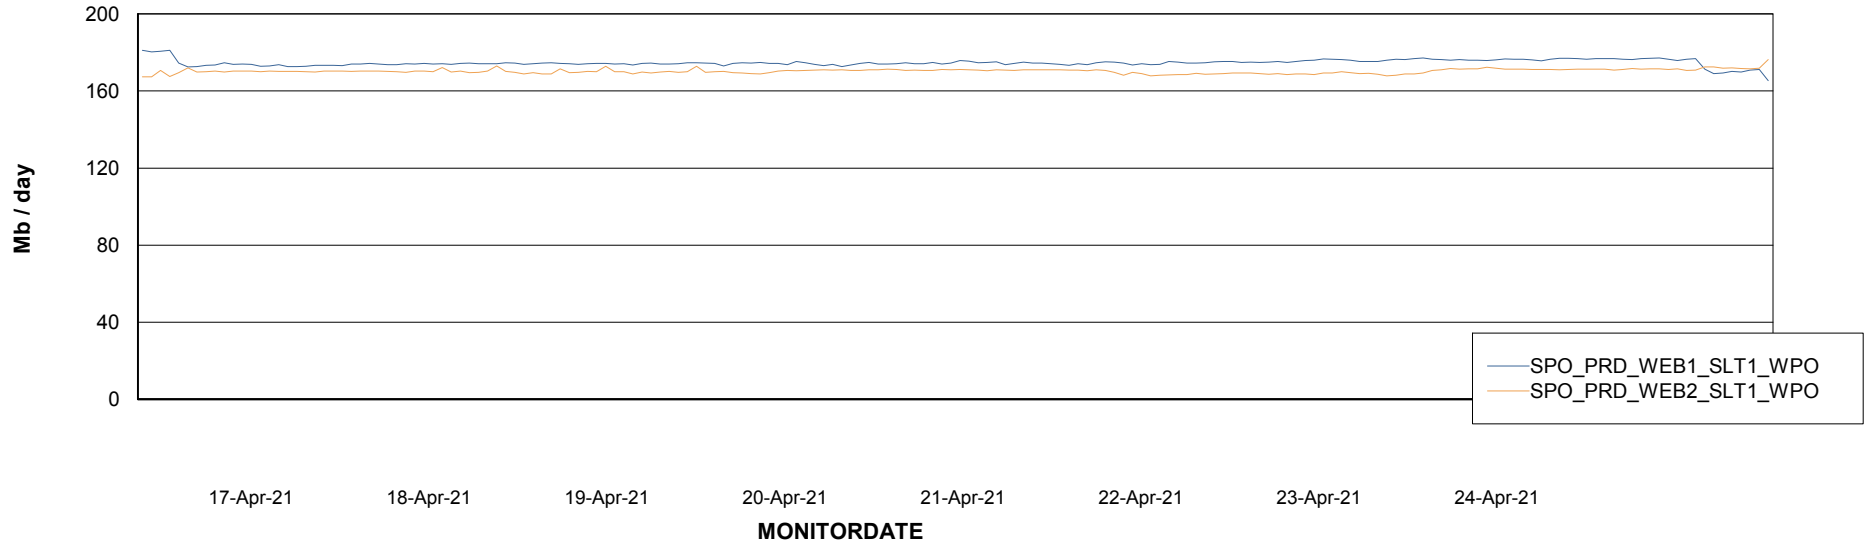

ABSSolute Web Component Services

Avg memory used per ABS Web component