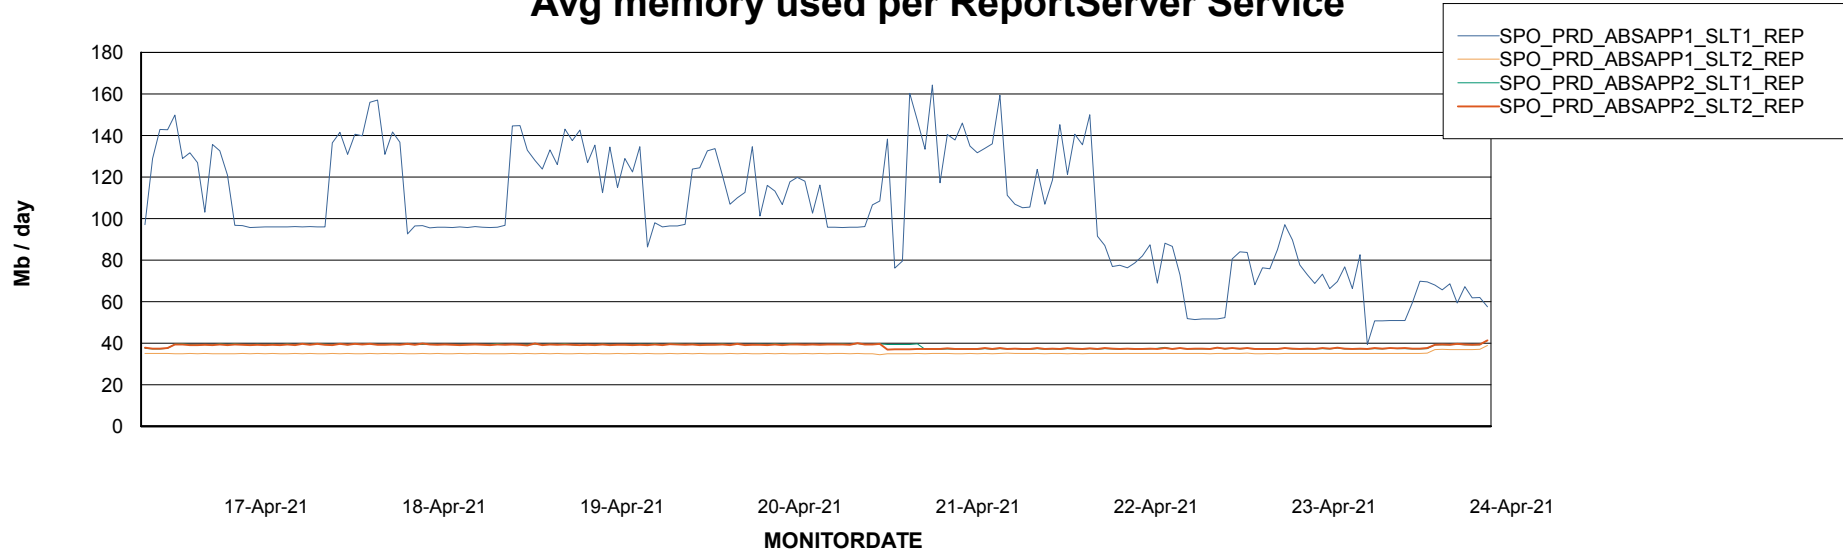

Avg users per day per ABS server

Weekly SLA Customer Report

Customer SPO_Production Silver
Database ID 57

ABSSolute Application ReportServer Services

Avg memory used per ReportServer Service

Weekly SLA Customer Report