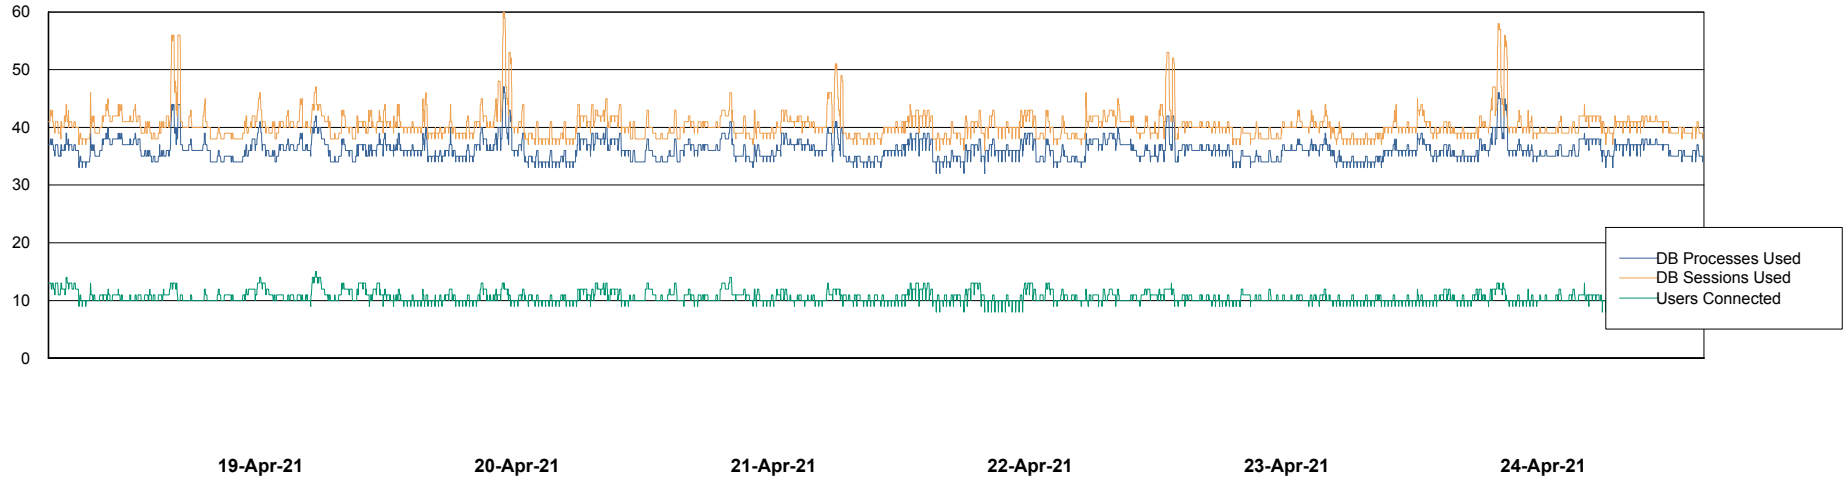

Database Performance SPODB_BI