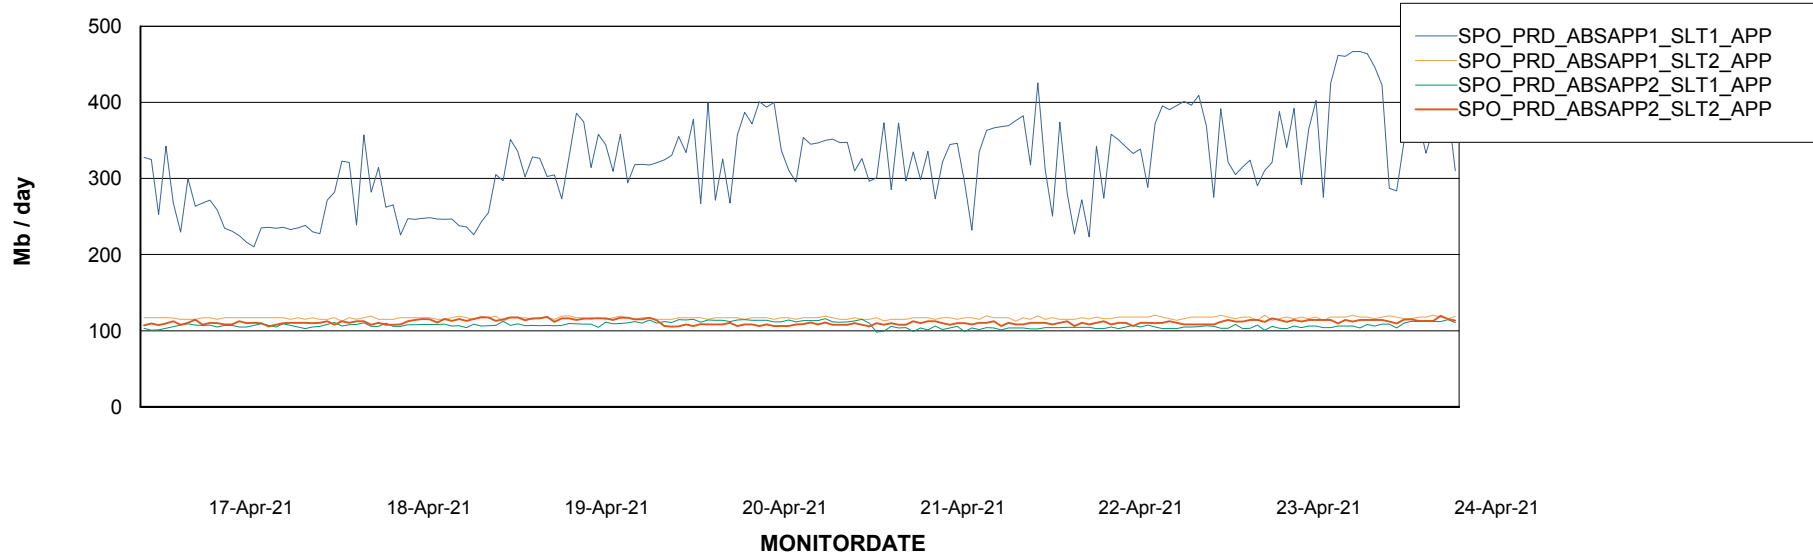

Standby Database Health SPO_Production Silver

Recovery lag for last 7 days

Weekly SLA Customer Report

Customer SPO_Production Silver
Database ID 57

ABSSolute Application Server Services

Avg memory used per ABS Server Service