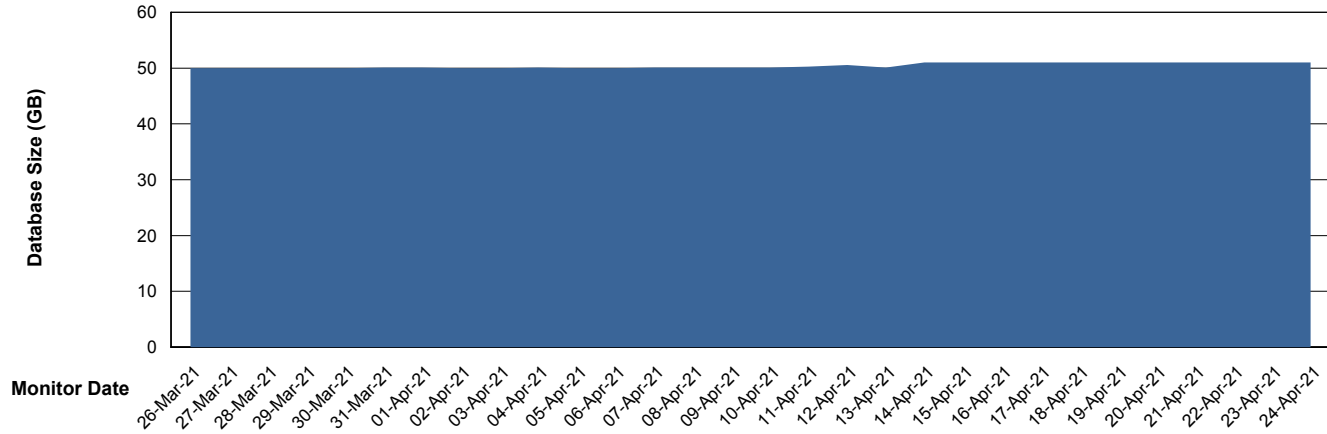

Weekly SLA Customer Report

Customer SPO_Production Silver
Database ID 57

Database Performance SPODB_BI

Weekly SLA Customer Report

Customer SPO_Production Silver
Database ID 57

Database Performance SPODB_Production

Weekly SLA Customer Report

Customer SPO_Production Silver
Database ID 57

Database Performance SPODB_Standby

Weekly SLA Customer Report

Customer SPO_Production Silver
Database ID 57

DATABASE SIZE SPODB_BI

Database growth over last month

DATABASE SIZE SPODB_Production

Database growth over last month

Weekly SLA Customer Report

Customer SPO_Production Silver
 Database ID 57

Database Tablespace SPODB_BI

| Date | Tablespace Name | Filesize (Gb) | Usedsize (Gb) | Percentage free |
|-----------|-----------------|---------------|---------------|-----------------|
| 24-Apr-21 | ABSDATA | 28 | 21 | 25 |
| | INDX | 32 | 28 | 13 |
| 23-Apr-21 | ABSDATA | 28 | 21 | 25 |
| | INDX | 32 | 28 | 13 |
| 22-Apr-21 | ABSDATA | 28 | 21 | 25 |
| | INDX | 32 | 28 | 13 |
| 21-Apr-21 | ABSDATA | 28 | 21 | 25 |
| | INDX | 32 | 28 | 13 |
| 20-Apr-21 | ABSDATA | 28 | 21 | 25 |
| | INDX | 32 | 28 | 13 |
| 19-Apr-21 | ABSDATA | 28 | 21 | 25 |
| | INDX | 32 | 28 | 13 |
| 18-Apr-21 | ABSDATA | 28 | 21 | 25 |
| | INDX | 32 | 28 | 13 |