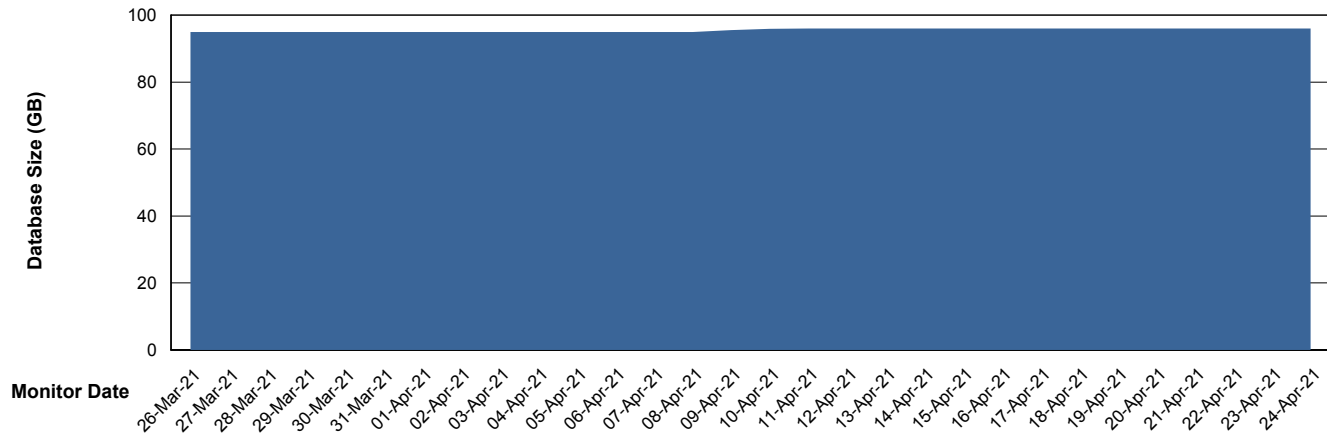

Weekly SLA Customer Report

Customer SPO_Production Silver
Database ID 57

Database Performance SPODB_Standby

Weekly SLA Customer Report

Customer SPO_Production Silver
Database ID 57

DATABASE SIZE SPODB_BI

Database growth over last month

DATABASE SIZE SPODB_Production

Database growth over last month

Weekly SLA Customer Report

Customer SPO_Production Silver
 Database ID 57

Database Tablespace SPODB_BI

| Date | Tablespace Name | Filesize (Gb) | Usedsize (Gb) | Percentage free |
|-----------|-----------------|---------------|---------------|-----------------|
| 24-Apr-21 | ABSDATA | 28 | 21 | 25 |
| | INDX | 32 | 28 | 13 |
| 23-Apr-21 | ABSDATA | 28 | 21 | 25 |
| | INDX | 32 | 28 | 13 |
| 22-Apr-21 | ABSDATA | 28 | 21 | 25 |
| | INDX | 32 | 28 | 13 |
| 21-Apr-21 | ABSDATA | 28 | 21 | 25 |
| | INDX | 32 | 28 | 13 |
| 20-Apr-21 | ABSDATA | 28 | 21 | 25 |
| | INDX | 32 | 28 | 13 |
| 19-Apr-21 | ABSDATA | 28 | 21 | 25 |
| | INDX | 32 | 28 | 13 |
| 18-Apr-21 | ABSDATA | 28 | 21 | 25 |
| | INDX | 32 | 28 | 13 |