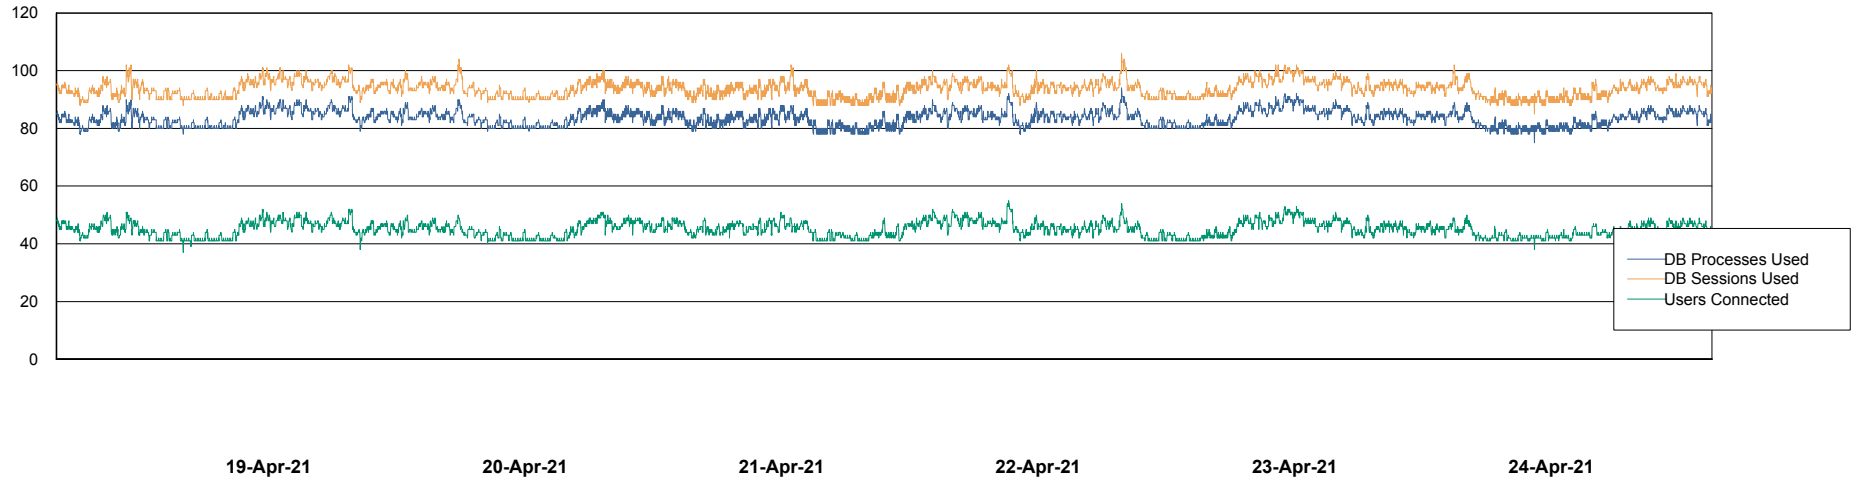

Weekly SLA Customer Report

Customer SPO_Production Silver
Database ID 57

Database Performance SPODB_BI

Weekly SLA Customer Report

Customer SPO_Production Silver
Database ID 57

Database Performance SPODB_Production