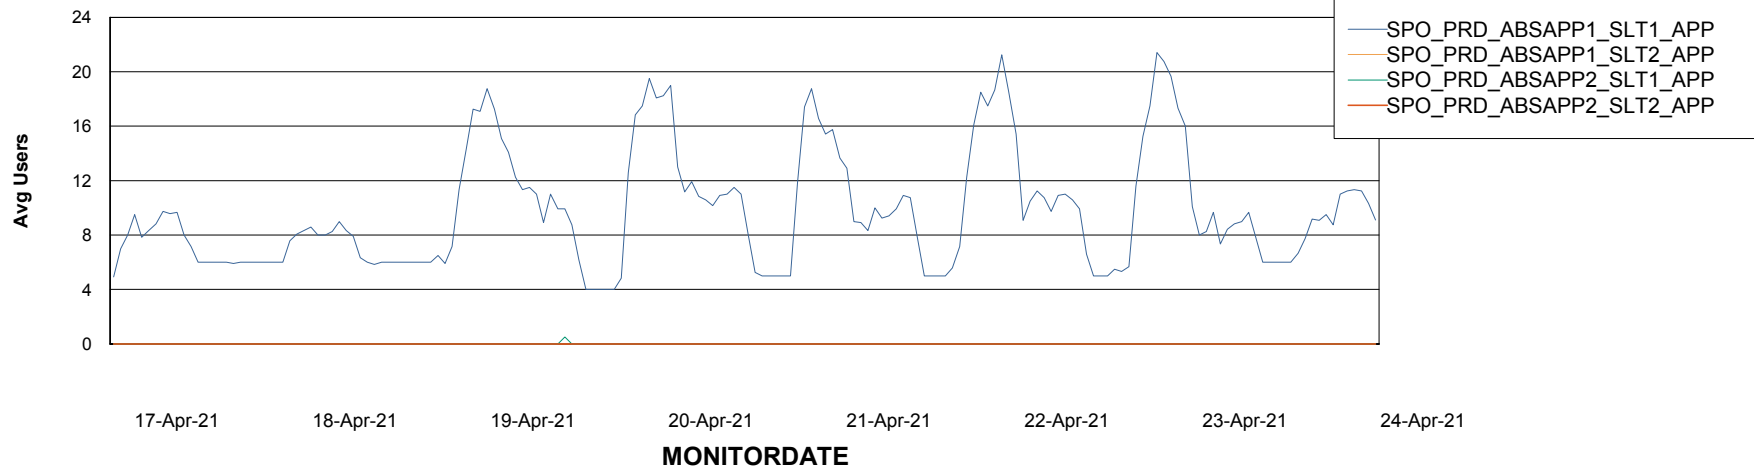

Avg users per day per ABS server